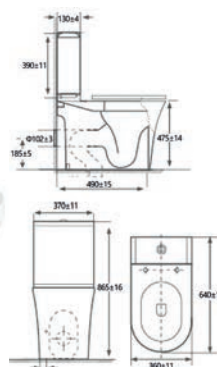

Aveiro Tall Open - See p14
£381.00 Exc. VAT £457.20 Inc. VAT

RIMLESS

Oregon Elevated Height - See p64
£388.00 Exc. VAT £465.60 Inc. VAT

RIMLESS

COMFORT HEIGHT PAN

COMFORT HEIGHT PAN

COMFORT HEIGHT PAN

SHORT PROJECTION