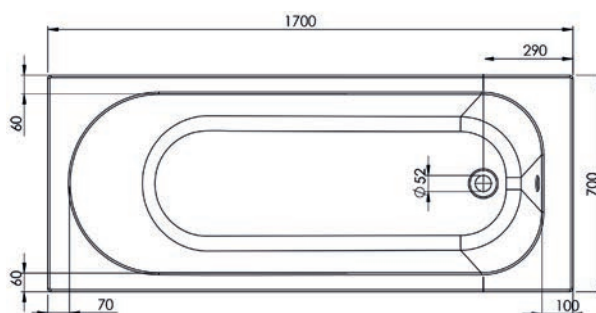

NEW Memphis

Dimensions	Capacity	Ref.	Exc. VAT	Inc. VAT
1700 x 700mm	162 Ltr	MEM17/7	£206.00	£247.20

Single Ended Bath

Height (Exc. Legs) - 410mm