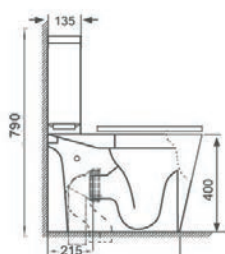

WC Components

Oregon Rimless Open-Sided Close Coupled Pan & Soft Close Seat
Ref: ORE-1363C
£276.00 Exc. VAT **£331.20 Inc. VAT**

Venice Close Coupled Cistern & Fittings for Open Sided Pan
Ref: VEN/R-OP04
£81.00 Exc. VAT **£97.20 Inc. VAT**

Total Suite Price £2,688.00 Exc. VAT **£3,225.60 Inc. VAT**

Also Shown With:	Dimensions	Ref.	Exc. VAT	Inc. VAT
Nevada 60 Mirror with Integrated Light	400 x 600mm	ASC4060	£158.00	£189.60
Kansas Rail with Mirror - Anthracite Finish	1800 x 381mm	KCT-18X31	£298.00	£357.60

Also Available:

Oregon Comfort Height Close Coupled Pan & Soft Close Seat	-	ORE-1273P	£307.00	£368.40
Venice Close Coupled Cistern & Fittings for Open Sided Pan	-	VEN/R-OP04	£81.00	£97.20