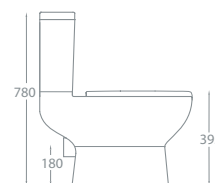

WC Components

	Dimensions	Ref.	Exc. VAT	Inc. VAT
Arizona Close Coupled Pan & Soft Close Seat	-	ARIOLI-001	£242.00	£290.40
Arizona/Charlotte Close Coupled Cistern & Fittings	-	ARCH-005	£94.00	£112.80