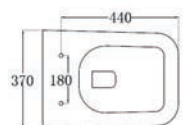

Verona Rimless Wall-Hung

Qx
10 YEAR
MANUFACTURERS
GUARANTEE

Bath Components

	Dimensions	Ref.	Exc. VAT	Inc. VAT
Verona Freestanding Bath with Pre-Fitted Click-Clack Waste	1700 x 750mm	ICN-1026	£1,513.00	£1,815.60
Grosvenor Floorstanding Single Lever Bath Shower Mixer & Kit	-	ASC-8170B	£444.00	£532.80

Basin Components

	Dimensions	Ref.	Exc. VAT	Inc. VAT
Verona 525 Ceramic Wall-Hung Basin (1TH Only)	525 x 450mm	VER-7105	£213.00	£255.60
Urban Basin Mono inc. Click-Clack Waste	-	ALP-9072W	£83.00	£99.60

WC Components

	Dimensions	Ref.	Exc. VAT	Inc. VAT
Verona Rimless Wall-Hung Pan & Soft Close Seat	-	VER-WH09	£274.00	£328.80
Ascent Mechanical WC Frame	-	ASC215-A1	£260.00	£312.00
Ascent Ebony Push-Button Flush Plate - Chrome	-	EB41101	£29.00	£34.80

Total Suite Price

£2,816.00 Exc. VAT

£3,379.20 Inc. VAT

WC Supplied with concealed fixings