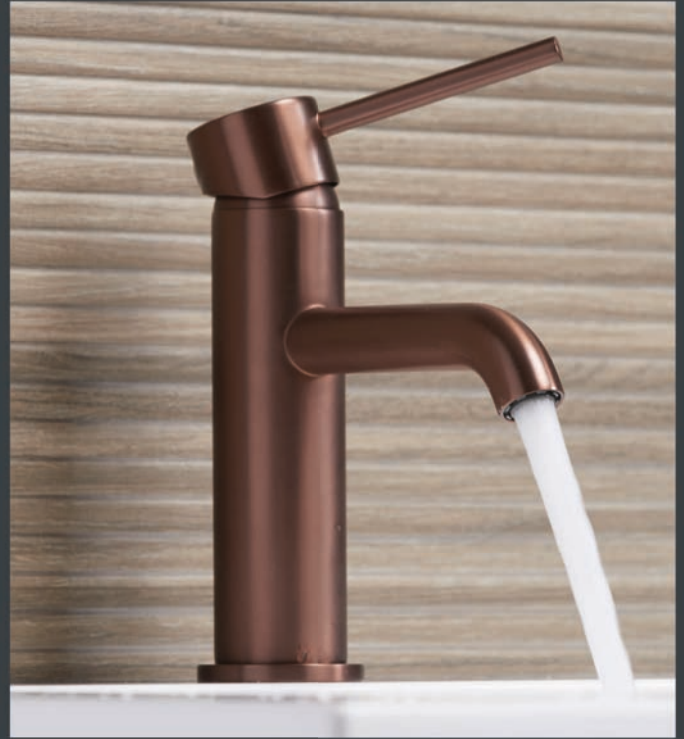

EXCEL
Plumbing Supplies

Excel Hersham

Unit 5, The Ember Centre
Hersham, Walton-on-Thames
Surrey, KT12 3PU

Tel: 01932 240057

Excel Reading

Unit 3, Bridgewater Close
Reading, RG30 1JT

Tel: 01189 582114

Excel Camberley

Unit 22, St George Ind Est
Camberley, GU15 2QW

Tel: 01276 679556

www.excelplumbingsupplies.co.uk