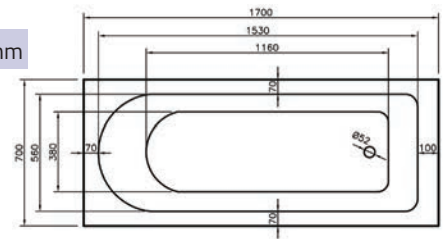

Ebony

Single Ended Bath

Height (Exc. Legs) - 410mm