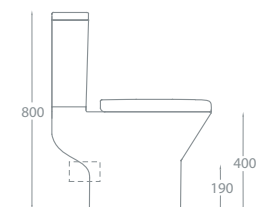

600mm Projection

Bath Components

	Dimensions	Ref.	Exc. VAT	Inc. VAT
Carolina Single Ended, Standard Spec Bath	1700 x 700mm	CAR017/7	£226.00	£271.20
Superstyle Acrylic Bath Front Panel - White	1700mm	S/STY17	£51.00	£61.20
Superstyle Acrylic Bath End Panel - White	700mm	S/STY7	£29.00	£34.80
Classic Nouveau 2-Fold Bath Screen	1400mm (H) x 860mm (W)	QX141BSPSC	£254.00	£304.80
QX Bath Pop-Up Waste	-	QXW1908	£40.00	£48.00
Montana Bath Filler	-	ASC-8184A	£131.00	£157.20
Ohio Round Shower Head	200mm Diameter	FLS-8002C	£55.00	£66.00
Ohio Shower Head Fixing Arm	400 x 24mm	FLS-801C	£46.00	£55.20
Ohio Twin Thermostatic Shower Valve with 1 Outlet (Controls 1 Function)	-	QXCVQ01	£194.00	£232.80