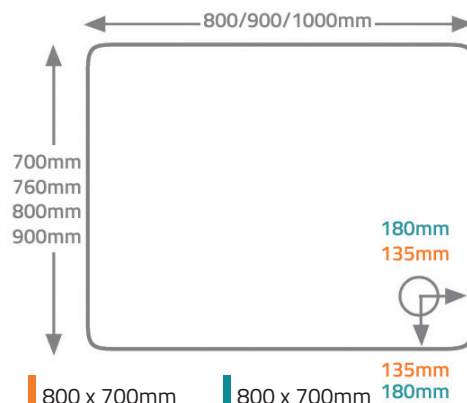

800 x 700mm	800 x 700mm
900 x 700mm	900 x 700mm
900 x 760mm	900 x 760mm
900 x 800mm	900 x 800mm
1000 x 700mm	1000 x 700mm
1000 x 760mm	1000 x 760mm
1000 x 800mm	1000 x 800mm
1000 x 900mm	1000 x 900mm