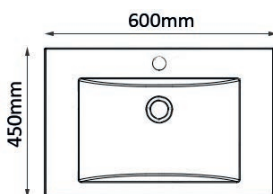

	Dimensions	Ref.	Exc. VAT	Inc. VAT
Genesis 800mm Showerwall Panel - Brushed Brass	800 x 1950mm (H)	QXGSW800BRS	£379.00	£454.80
Ascent Premier 30mm Cast Stone Tray	1200 x 800mm	ASC12/8	£306.00	£367.20
Ascent 90mm Shower Trap Waste	-	TAST1CP-K	£13.00	£15.60
Atlanta Square Thermostatic Bar Valve & Riser Kit - Brushed Brass	850-1200mm (H)	AT103BB	£419.00	£502.80