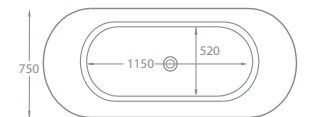

1650 x 700mm • 1700 x 750mm

Description	Dimensions L x W x H (mm)	Ref.	Weight	Capacity	Exc. VAT	Inc. VAT
Roma Freestanding Bath <i>Includes Pre-Fitted Click-Clack Waste</i>	1650 x 700 x 600/800	QX-RMA1650	55kg	260 Ltr	£1,517.00	£1,820.40

Valentina Freestanding Bath <i>Includes Pre-Fitted Click-Clack Waste</i>	1700 x 750 x 580/720	QX-VAL1700	55kg	260 Ltr	£1,543.00	£1,851.60