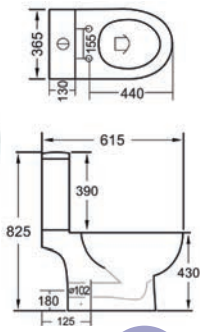

SHORT PROJECTION

RIMLESS

Estoril Tall Open - See p18
£341.00 Exc. VAT £409.20 Inc. VAT

SHORT PROJECTION

RIMLESS

Evora Closed - See p20
£341.00 Exc. VAT £409.20 Inc. VAT

Charlotte - See p40
£342.00 Exc. VAT £410.40 Inc. VAT