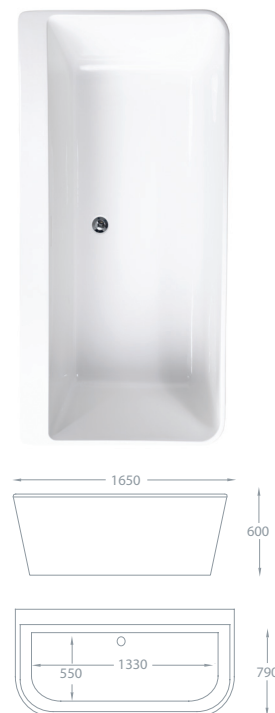

1550 x 750mm • 1700 x 750mm • 1650 x 790mm

Top edge thickness of 15mm
consisting of acrylic with resin
and fibreglass reinforcement

Description	Dimensions L x W x H (mm)	Ref.	Weight	Capacity	Exc. VAT	Inc. VAT
Grosvenor 1550 Freestanding Bath	1550 x 750 x 590	QX-GRO1550	37kg	250 Ltr	£1,211.00	£1,453.20
Grosvenor 1700 Freestanding Bath	1700 x 750 x 590	QX-GRO1700	43kg	260 Ltr	£1,312.00	£1,574.40

Includes Pre-Fitted Click-Clack Waste

Cornell Freestanding Bath	1650 x 790 x 600	QX-COR1650	55kg	280 Ltr	£1,545.00	£1,854.00

Includes Pre-Fitted Click-Clack Waste