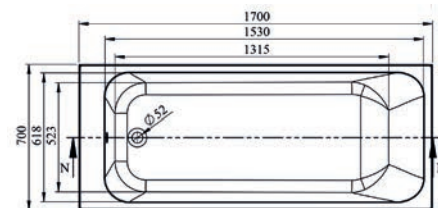

Dimensions	Capacity	Ref.	Exc. VAT	Inc. VAT
1700 x 700mm	185 Ltr	OKL17/7	£347.00	£416.40

Dimensions	Capacity	Ref.	Exc. VAT	Inc. VAT
1700 x 700mm	185 Ltr	OKL17/7S	£451.00	£541.20