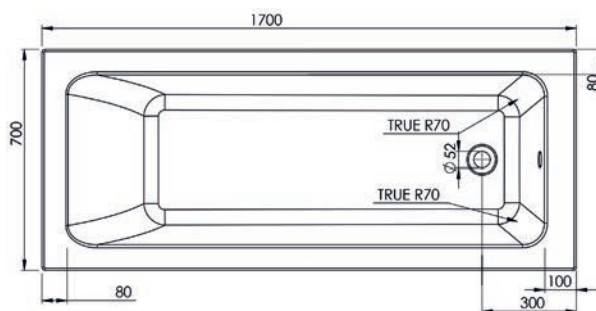

NEW Luxor

Dimensions	Capacity	Ref.	Exc. VAT	Inc. VAT
1700 x 700mm	174 Ltr	LUX17/7	£217.00	£260.40

Single Ended Bath

Height (Exc. Legs) - 420mm

NEW Memphis

Dimensions	Capacity	Ref.	Exc. VAT	Inc. VAT
1700 x 700mm	162 Ltr	MEM17/7	£206.00	£247.20