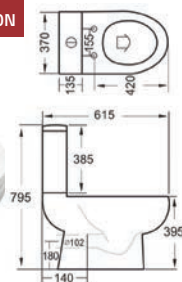

Eton Open Sided - See p46
£274.00 Exc. VAT **£328.80 Inc. VAT**

SHORT PROJECTION