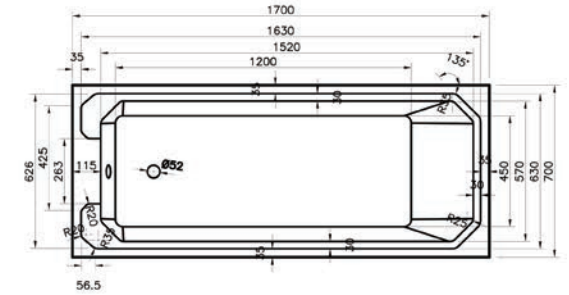

- Superspec 8mm Acrylic
- Supplied without Tap Holes

Deco

Single Ended Bath

Height (Exc. Legs) - 400mm

Dimensions	Capacity	Ref.	Exc. VAT	Inc. VAT
1700 x 700mm	185 Ltr	DECO17/7	£454.00	£544.80

Alabama

Single Ended Bath

Height (Exc. Legs) - 420mm

NOTE: Taps are not suitable for installation at the end of the bath

Dimensions	Capacity	Ref.	Exc. VAT	Inc. VAT
1700 x 750mm	210 Ltr	ALB17/75	£470.00	£564.00

Nebraska

Double Ended Bath

Height (Exc. Legs) - 1700 x 750mm - 410mm

Height (Exc. Legs) - 1800 x 800mm - 440mm

Dimensions	Capacity	Ref.	Exc. VAT	Inc. VAT
1700 x 750mm	225 Ltr	NEB17/75	£470.00	£564.00
1800 x 800mm	235 Ltr	NEB18/8	£523.00	£627.60