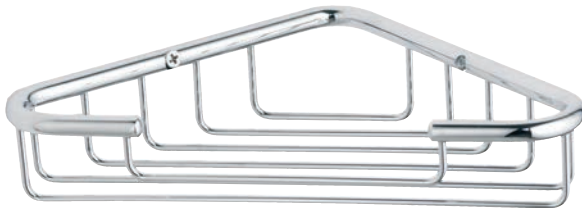

Utah Large Corner Basket

Ref: KBK-001-001 Finish: Chrome
Dimensions: 245mm x 190mm x 45mm
£47.00 Exc. VAT **£56.40 Inc. VAT**