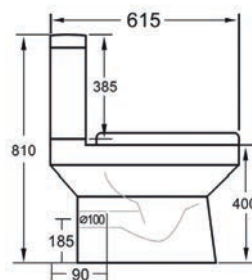

WC Components

Evora Rimless Close Coupled Open Sided Pan & Soft Close Seat			
Ref: EVO-W409C		£208.00 Exc. VAT	£249.60 Inc. VAT
Evora Close Coupled Cistern & Fittings			
Ref: EVO-C402		£96.00 Exc. VAT	£115.20 Inc. VAT

WC also available with Closed Sides (Priced Below)

Total Suite Price

£2,758.00 Exc. VAT

£3,309.60 Inc. VAT

Also Available:

	Ref.	Exc. VAT	Inc. VAT
Evora Rimless Close Coupled Closed Sided Pan & Soft Close Seat	EVO-W408C	£245.00	£294.00
Evora Rimless Tall Close Coupled Open Sided Pan & Soft Close Seat	EVO-W410C	£254.00	£304.80
Evora Close Coupled Cistern & Fittings	EVO-C402	£96.00	£115.20
Evora Rimless Back-to-Wall Pan & Soft Close Seat	EVO-W402C	£199.00	£238.80
Evora Rimless Tall Back-to-Wall Pan & Soft Close Seat	EVO-W412C	£249.00	£298.80