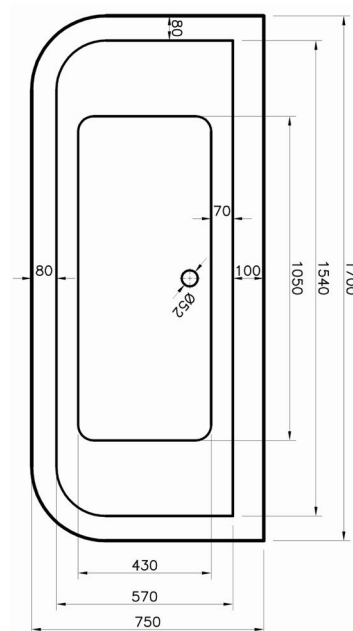

- 5mm Acrylic • Supplied without Tap Holes • Available Ascent Superspec where stated

Bath Height (Exc. Legs) - 410mm
Panel Height - 560mm

Kansas

Double Ended Bath

GENESIS

Dimensions	Capacity	Ref.	Exc. VAT	Inc. VAT
1700 x 750mm	180 Ltr	KN17/75	£360.00	£432.00
Kansas Panel	-	KNPAN	£225.00	£270.00
Bath Total			£585.00	£702.00

Kansas Offset

Single Ended Bath

1600 mm Bath Height (Exc. Legs) - 410mm
1700 mm Bath Height (Exc. Legs) - 410mm
Panel Height - 560mm

GENESIS

Dimensions	Capacity	Ref.	Exc. VAT	Inc. VAT
1600 x 900mm	210 Ltr	KN16/9	£430.00	£516.00
Kansas 1600 Offset Panel	-	KN16OFFPAN	£226.00	£217.20
Bath Total			£656.00	£787.20

Dimensions	Capacity	Ref.	Exc. VAT	Inc. VAT
1700 x 725mm	195 Ltr	KN17/725	£360.00	£432.00
Kansas 1700 Offset Panel	-	KN17OFFPAN	£225.00	£270.00
Bath Total			£585.00	£702.00

Available Left Hand or Right Hand