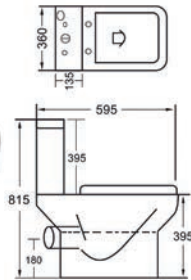

RIMLESS

Aveiro Open - See p14
£354.00 Exc. VAT £424.80 Inc. VAT