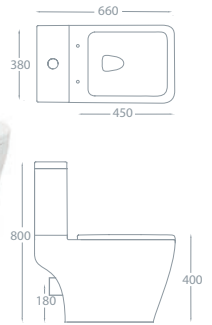

SHORT PROJECTION

RIMLESS

Estoril Tall Open - See p18
£341.00 Exc. VAT £409.20 Inc. VAT

SHORT PROJECTION

RIMLESS

Evora Closed - See p20
£341.00 Exc. VAT £409.20 Inc. VAT

Charlotte - See p40
£342.00 Exc. VAT £410.40 Inc. VAT