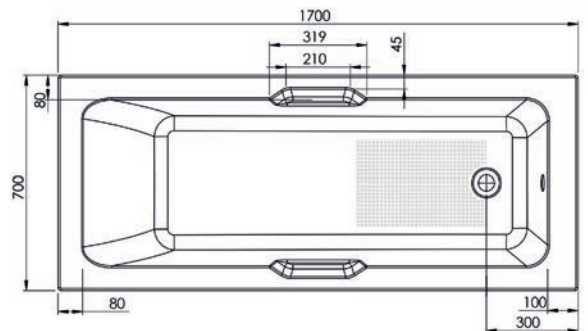

NEW Alexandria **Alpha**

Dimensions Capacity Ref. Exc. VAT Inc. VAT
1700 x 700mm 142 Ltr ALX17/7 £247.00 **£296.40**

Single Ended Bath

Height (Exc. Legs) - 420mm

Virginia Twin Grippped

Height (Exc. Legs) - 1700 x 700mm - 355mm
Height (Exc. Legs) - 1700 x 800mm - 400mm
Height (Exc. Legs) - 1800 x 800mm - 400mm