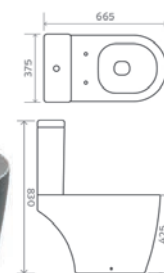

Estoril Tall Closed - See p18
£391.00 Exc. VAT £469.20 Inc. VAT

RIMLESS

Rimini Elevated Height - See p63
£427.00 Exc. VAT £512.40 Inc. VAT

RIMLESS

Roma Elevated Height - See p22
£433.00 Exc. VAT £519.60 Inc. VAT

RIMLESS

COMFORT HEIGHT PAN

COMFORT HEIGHT PAN

COMFORT HEIGHT PAN