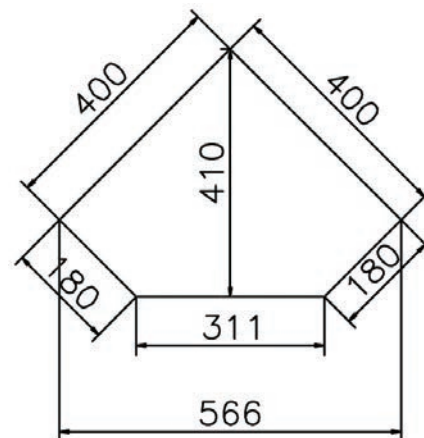

Gloss White

	Dimensions	Ref.	Exc. VAT	Inc. VAT
Richmond Corner Combination				
Richmond 1-Door Corner Combination	395 x 395 x 800mm	COR40	£297.00	£356.40
Includes Base Unit & Resin Basin	400x 400mm			
Richmond Corner Combination			£297.00	£356.40
Also Shown With:				
Richmond Corner Wall Cabinet	323 x 323 x 650mm	CORCB	£160.00	£192.00
Ohio Mini Basin Mono inc. Click-Clack Waste	-	QXFB07	£65.00	£78.00