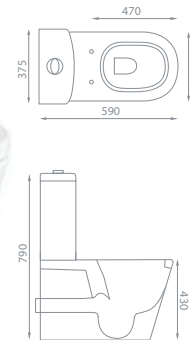

WC's At A Glance

Price is for Close Coupled WC Suite including Seat

SHORT PROJECTION

Cornell Elevated Height - See p42
£370.00 Exc. VAT £444.00 Inc. VAT

RIMLESS

Aveiro Tall Open - See p14
£381.00 Exc. VAT £457.20 Inc. VAT

RIMLESS

Oregon Elevated Height - See p64
£388.00 Exc. VAT £465.60 Inc. VAT

RIMLESS

COMFORT HEIGHT PAN

COMFORT HEIGHT PAN

COMFORT HEIGHT PAN

SHORT PROJECTION

Estoril Tall Closed - See p18
£391.00 Exc. VAT £469.20 Inc. VAT

RIMLESS

Rimini Elevated Height - See p63
£427.00 Exc. VAT £512.40 Inc. VAT

RIMLESS

Roma Elevated Height - See p22
£433.00 Exc. VAT £519.60 Inc. VAT

RIMLESS

COMFORT HEIGHT PAN

COMFORT HEIGHT PAN

COMFORT HEIGHT PAN

RIMLESS

Grosvenor - See p48
£450.00 Exc. VAT £540.00 Inc. VAT

Priced with the Nostalgic Soft Close Seat

Monza - See p24
£539.00 Exc. VAT £646.80 Inc. VAT

RIMLESS

NEW Utah Matt Black - See p53
£581.00 Exc. VAT £679.20 Inc. VAT

Rimless Technology

Many of our close coupled and back-to-wall pans offer Rimless technology as standard. This system improves water flow around the bowl and allows for easier cleaning. Look out for the Rimless icon on relevant products.

RIMLESS