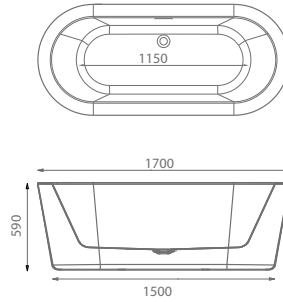

Evora Rimless