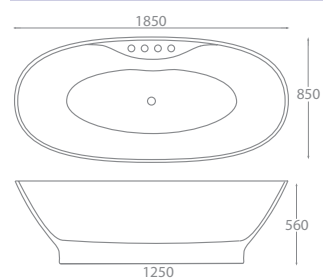

Description	Dimensions L x W x H (mm)	Ref.	Weight	Capacity	Exc. VAT	Inc. VAT
Oregon Freestanding Bath <i>Includes Pre-Fitted Click-Clack Waste</i>	1850 x 850 x 560	QX-ORE1850	47kg	290 Ltr	£1,576.00	£1,891.20
Rimini Freestanding Bath <i>Includes Pre-Fitted Click-Clack Waste</i>	1700 x 750 x 560	QX-RIM1700	38kg	260 Ltr	£1,552.00	£1,862.40