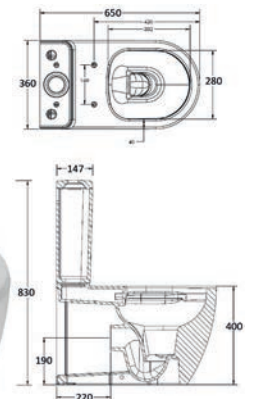

COMFORT HEIGHT PAN

SHORT PROJECTION

RIMLESS

Aveiro Open - See p14
£354.00 Exc. VAT £424.80 Inc. VAT

SHORT PROJECTION

RIMLESS

Oregon Open-Sided - See p36
£357.00 Exc. VAT £428.40 Inc. VAT

RIMLESS