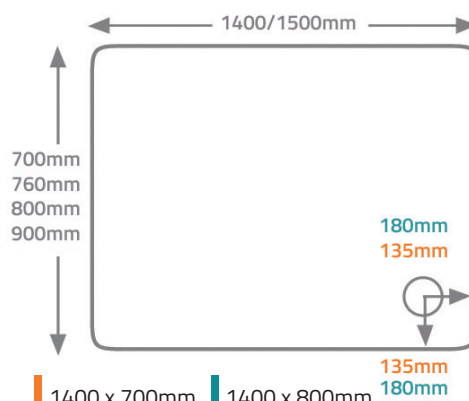

1400 x 700mm	1400 x 800mm
1400 x 800mm	1400 x 900mm
1400 x 900mm	1500 x 760mm
1500 x 700mm	
1500 x 760mm	
1500 x 800mm	
1500 x 900mm