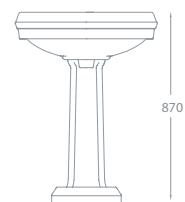

Basin Components

	Dimensions	Ref.	Exc. VAT	Inc. VAT
Classic Nouveau 600 Ceramic Basin (2TH Only)	600 x 485mm	CLA-DE23	£114.00	£136.80
Classic Nouveau Pedestal	-	CLA-DE02	£51.00	£61.20
Nostalgic Basin Taps (pair)	-	ASC-8034	£68.00	£81.60
QX Plug & Chain Basin Waste - Chrome	-	QXW1901	£12.00	£14.40