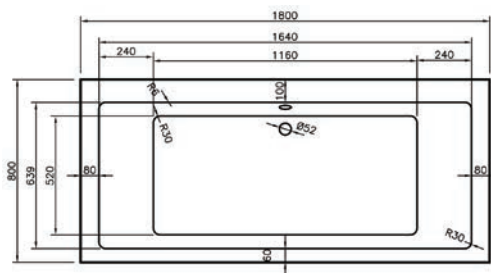

- 5mm Acrylic • Supplied without Tap Holes • Available Ascent Superspec where stated

Montana

Single Ended Bath

Height (Exc. Legs) - 420mm

Selection of Bath Panels Available p132-133

Dimensions	Capacity	Ref.	Exc. VAT	Inc. VAT
1500 x 700mm	170 Ltr	MON15/7	£333.00	£399.60
1600 x 700mm	185 Ltr	MON16/7	£333.00	£399.60
1700 x 700mm	200 Ltr	MON17/7	£349.00	£418.80

Dimensions	Capacity	Ref.	Exc. VAT	Inc. VAT
1500 x 700mm	170 Ltr	MON15/7S	£434.00	£520.80
1600 x 700mm	185 Ltr	MON16/7S	£434.00	£520.80
1700 x 700mm	200 Ltr	MON17/7S	£454.00	£544.80

Nevada

Double Ended Bath

Height (Exc. Legs) - 420mm

Selection of Bath Panels Available p132-133

Dimensions	Capacity	Ref.	Exc. VAT	Inc. VAT
1700 x 800mm	225 Ltr	NEV17/8	£402.00	£482.40
1800 x 800mm	235 Ltr	NEV18/8	£402.00	£482.40

Dimensions	Capacity	Ref.	Exc. VAT	Inc. VAT
1700 x 800mm	225 Ltr	NEV17/8S	£523.00	£627.60
1800 x 800mm	235 Ltr	NEV18/8S	£523.00	£627.60