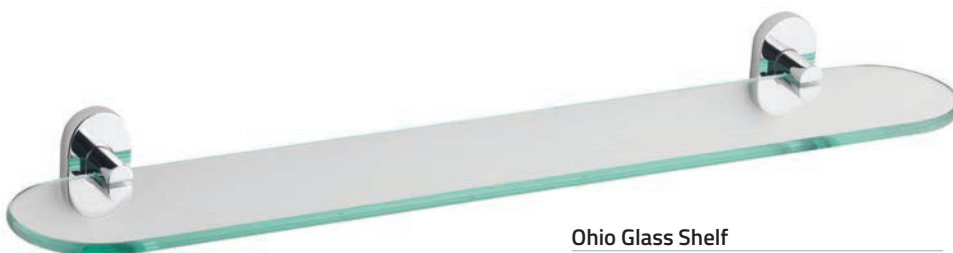

Ohio Glass Cup & Holder

Ref: KCO-026 Finish: Chrome
Dimensions: 67mm x 118mm x 111mm
£41.00 Exc. VAT **£49.20 Inc. VAT**

Ohio Double Robe Hook

Ref: KCO-025 Finish: Chrome
Dimensions: 62mm x 74mm x 70mm
£39.00 Exc. VAT **£46.80 Inc. VAT**

Ohio Small Towel Bar

Ref: KCO-018 Finish: Chrome
Dimensions: 493mm x 85mm x 70mm
£66.00 Exc. VAT **£79.20 Inc. VAT**

2 Sizes Available:
493mm & 645mm

Ohio Large Towel Bar

Ref: KCO-024 Finish: Chrome
Dimensions: 645mm x 85mm x 70mm
£68.00 Exc. VAT **£81.60 Inc. VAT**

Ohio Toilet Brush & Holder

Ref: KCO-010-A Finish: Chrome
Dimensions: 110mm x 130mm x 360mm
£62.00 Exc. VAT **£74.40 Inc. VAT**

Ohio Glass Shelf

Ref: KCO-008 Finish: Chrome
Dimensions: 609mm x 120mm x 70mm
£65.00 Exc. VAT **£78.00 Inc. VAT**