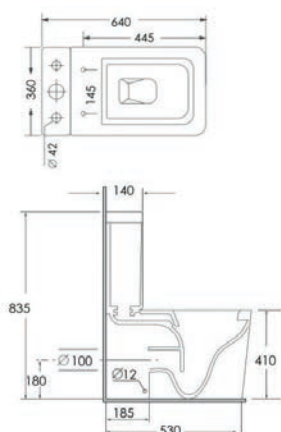

WC Components

Monza Rimless Close Coupled Pan & Soft Close Seat*

Ref: MON-2170P

£368.00 Exc. VAT   **£441.60 Inc. VAT**

Monza Close Coupled Cistern & Fittings*

Ref: MON-2170C

£171.00 Exc. VAT   **£205.20 Inc. VAT**

*While Stocks Last

Total Suite Price

£2,628.00 Exc. VAT

£3,153.60 Inc. VAT

Also Shown With:

	Dimensions	Ref.	Exc. VAT	Inc. VAT
Atlanta Battery Operated Mirror with integrated LED Lights	500 x 700mm	ASC12BA	£106.00	£127.20
Utah Towel Ring	-	KPY-004	£44.00	£52.80