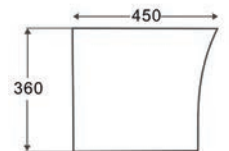

Verona Rimless Wall-Hung

Qx
10 YEAR
MANUFACTURERS
GUARANTEE

Bath Components

	Dimensions	Ref.	Exc. VAT	Inc. VAT
Verona Freestanding Bath with Pre-Fitted Click-Clack Waste	1700 x 750mm	ICN-1026	£1,513.00	£1,815.60
Grosvenor Floorstanding Single Lever Bath Shower Mixer & Kit	-	ASC-8170B	£444.00	£532.80

Basin Components

	Dimensions	Ref.	Exc. VAT	Inc. VAT
Verona 525 Ceramic Wall-Hung Basin (1TH Only)	525 x 450mm	VER-7105	£213.00	£255.60
Urban Basin Mono inc. Click-Clack Waste	-	ALP-9072W	£83.00	£99.60

WC Components

	Dimensions	Ref.	Exc. VAT	Inc. VAT
Verona Rimless Wall-Hung Pan & Soft Close Seat	-	VER-WH09	£274.00	£328.80
Ascent Mechanical WC Frame	-	ASC215-A1	£260.00	£312.00
Ascent Ebony Push-Button Flush Plate - Chrome	-	EB41101	£29.00	£34.80

Total Suite Price

£2,816.00 Exc. VAT

£3,379.20 Inc. VAT

WC Supplied with concealed fixings