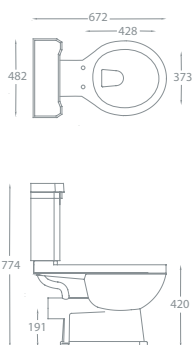

Estoril Tall Closed - See p18
£391.00 Exc. VAT £469.20 Inc. VAT

RIMLESS

Rimini Elevated Height - See p63
£427.00 Exc. VAT £512.40 Inc. VAT

RIMLESS

Roma Elevated Height - See p22
£433.00 Exc. VAT £519.60 Inc. VAT

RIMLESS

COMFORT HEIGHT PAN

COMFORT HEIGHT PAN

COMFORT HEIGHT PAN