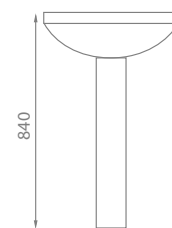

Basin Components

	Dimensions	Ref.	Exc. VAT	Inc. VAT
Carolina 560 Ceramic Basin (1TH Only)	560 x 460mm	UKB-B501	£82.00	£98.40
Carolina Pedestal	-	UKB-P501	£51.00	£61.20
Montana Basin Mono inc. Click-Clack Waste	-	ASC-8182AW	£75.00	£90.00