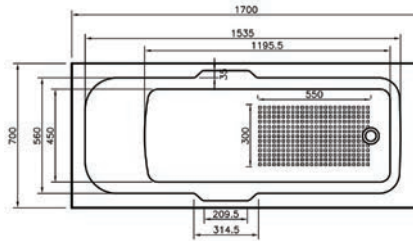

Eton Rimless

5 Bath Options Available:

- 1500 x 700mm - Superspec
- 1700 x 700mm - Standard
- 1700 x 700mm - Superspec
- 1700 x 800mm - Standard
- 1800 x 800mm - Standard

Bath Components

Bath Components	Dimensions	Ref.	Exc. VAT	Inc. VAT
Virginia Single Ended, Standard Spec Bath with Grips	1700 x 700mm	VIR17/7	£310.00	£372.00
Superstyle Acrylic Bath Front Panel - White	1700mm	S/STY17	£51.00	£61.20
Superstyle Acrylic Bath End Panel - White	700mm	S/STY7	£29.00	£34.80
Genesis 800mm Curved Bath Screen	1500mm (H) x 800mm (W)	QXG8SS800	£192.00	£230.40
QX Bath Pop-Up Waste	-	QXW1908	£40.00	£48.00
Urban Bath Filler	-	ALP-9074	£141.00	£169.20
Ohio Round Shower Head	200mm Diameter	FLS-8002C	£55.00	£66.00
Ohio Shower Head Fixing Arm	400 x 24mm	FLS-801C	£46.00	£55.20
Ohio Twin Thermostatic Shower Valve with 1 Outlet (Controls 1 Function)	-	QXCVQ01	£194.00	£232.80