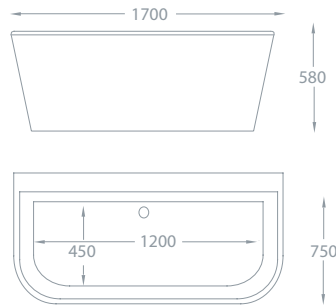

Monza Rimless Back-to-Wall