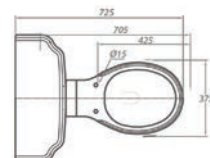

WC Components

	Dimensions	Ref.	Exc. VAT	Inc. VAT
Classic Nouveau Close Coupled Pan Only	-	CLA-DE03	£145.00	£174.00
Classic Nouveau Close Coupled Lever Cistern & Fittings	-	CLA-DE04	£116.00	£139.20
Nostalgic Wooden Soft Close Seat - Gloss White	-	NOS-SEAT	£135.00	£162.00