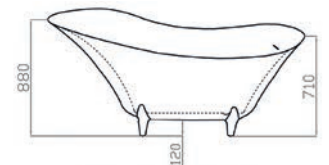

1800 x 800mm • 1720 x 800mm

Description	Dimensions L x W x H (mm)	Ref.	Weight	Capacity	Exc. VAT	Inc. VAT
Naxos Freestanding Bath <i>Includes Pre-Fitted Click-Clack Waste</i>	1800 x 800 x 640	NAX-1800	59kg	277 Ltr	£1,318.00	£1,581.60
Vienna Freestanding Bath with White Feet <i>Includes Pre-Fitted Click-Clack Waste</i>	1720 x 800 x 840	PB284		180 Ltr	£2,499.00	£2,998.80