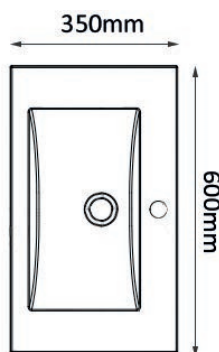

Furniture Components

Modena 60 1-Door, 2-Door Base Unit - Platinum Grey
Ref: MOD60WHPL Dimensions: 598 x 344 x 480mm
£351.00 Exc. VAT **£421.20 Inc. VAT**

Q-Line 60 Square Basin
Ref: QXLINE600 Dimensions: 600 x 350mm
£148.00 Exc. VAT **£177.60 Inc. VAT**

Modena 2-Door Tall Column
Ref: MOD30CPL Dimensions: 300 x 345 x 1550mm
£429.00 Exc. VAT **£514.80 Inc. VAT**

Roma Basin Mono inc. Click-Clack Waste - Matt Grey
Ref: QXRO05MG
£102.00 Exc. VAT **£122.40 Inc. VAT**