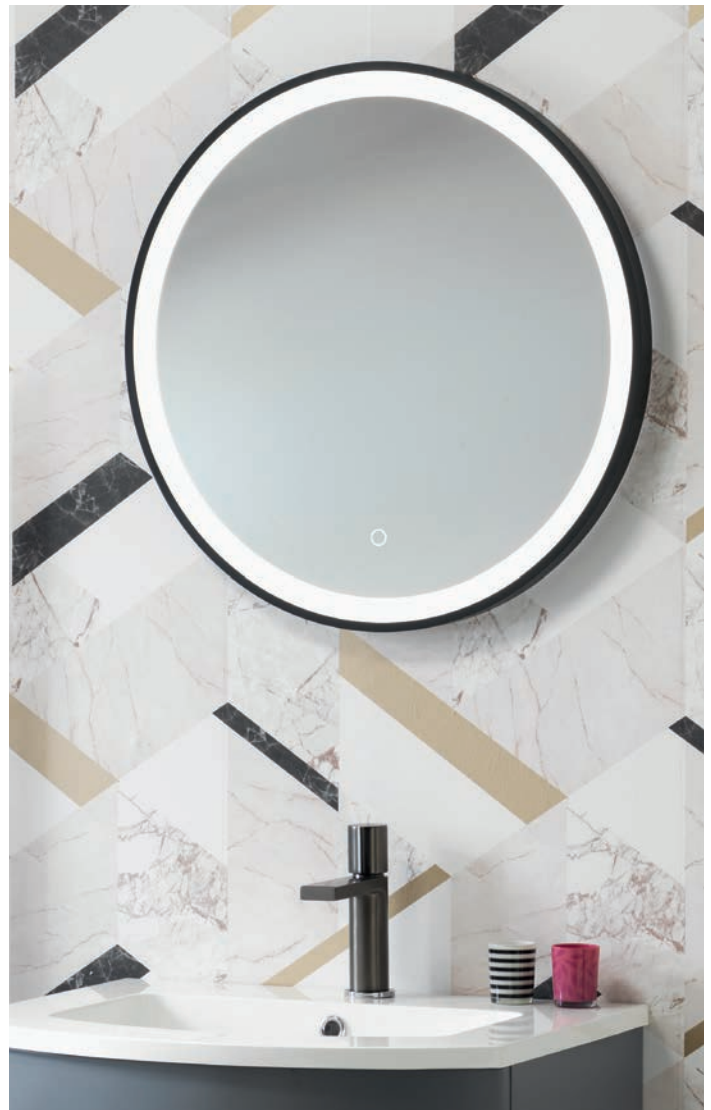

Round Mirror with Black Frame

Opal Round Mirror

- 600mm round mirror
- Integrated LED Light around the mirror
- Sensor Switch
- Demister Pad
- Colour Change (White to Warm) - Press & Hold On/Off Button

Dimensions: 600mm(W) x 600mm(H) x 32mm(D)

Ref: ASC0606-25

£250.00 Exc. VAT   **£300.00 Inc. VAT**