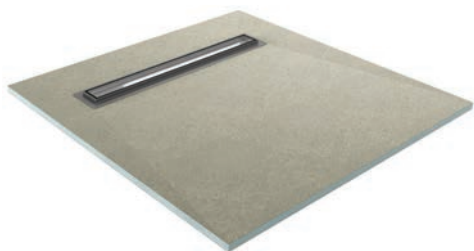

Ascent Linear Drain Pre-Formed Trays

Linear Tray, Shower Base

Size	Ref.	Thickness at Edge	Linear Drain Size	Exc. VAT	Inc. VAT
900 x 900mm	SBAS9X9L	20mm	600mm	£236.00	£283.20
1000 x 1000mm	SBAS10X10L	20mm	700mm	£291.00	£349.20
1200 x 1200mm	SBAS12X12L	20mm	900mm	£420.00	£504.00
1200 x 760mm	SBAS12X76L	20mm	900mm	£266.00	£319.20
1200 x 800mm	SBAS12X8L	20mm	900mm	£282.00	£338.40
1200 x 900mm	SBAS12X9L	30mm	600mm	£315.00	£378.00
1400 x 900mm	SBAS14X9L	30mm	600mm	£365.00	£438.00
1500 x 800mm	SBAS15X8L	20mm	1200mm	£348.00	£417.60
1500 x 900mm	SBAS15X9L	30mm	600mm	£392.00	£470.40
1600 x 900mm	SBAS16X9L	20mm	1200mm	£420.00	£504.00
1700 x 900mm	SBAS17X9L	20mm	1200mm	£447.00	£536.40
1850 x 900mm	SBAS18X9L	20mm	1200mm	£486.00	£583.20