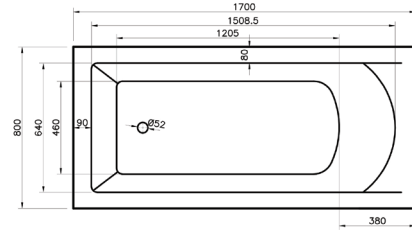

Height (Exc. Legs) - 1700 x 700mm - 410mm
Height (Exc. Legs) - 1700 x 800mm - 440mm

Dimensions	Capacity	Ref.	Exc. VAT	Inc. VAT
1700 x 700mm	190 Ltr	EDE17/7	£349.00	£418.80
1700 x 800mm	210 Ltr	EDE17/8	£402.00	£482.40