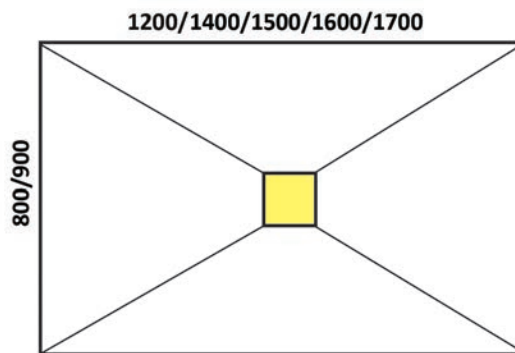

Rectangular Shower Base for Square Drain

For Trays with corner waste, the waste is positioned 210mm from the edge of the tray to the centre of the waste.

Rotate Tray Base for best Waste position

Square Drains are produced from 304 grade stainless steel and feature a flange on all four sides, enabling a perfect waterproof seal between the tiles and the drain, complimented by a textile sealing membrane.

Square Drains are available from stock in the following sizes: 120 x 120mm & 150 x 150mm