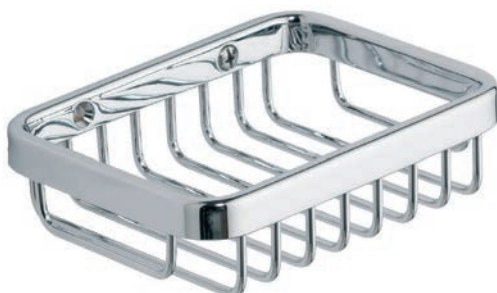

Utah Square Basket

Ref: KBK-002-006 Finish: Chrome
Dimensions: 130mm x 95mm x 35mm
£36.00 Exc. VAT **£43.20 Inc. VAT**