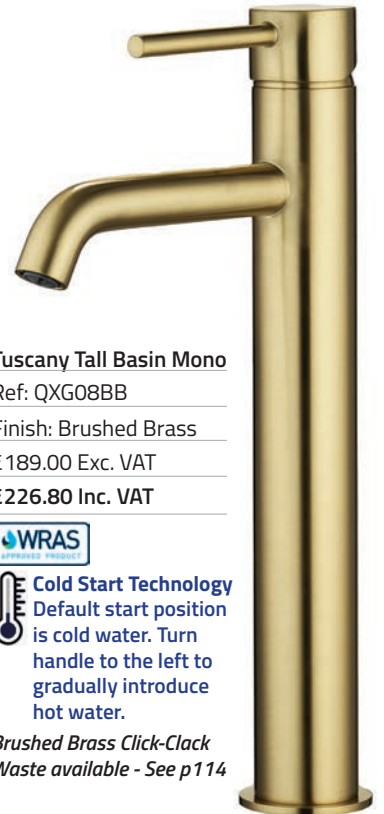

Tuscany Tall Basin Mono

Ref: QXG08BB
Finish: Brushed Brass
£189.00 Exc. VAT
£226.80 Inc. VAT

Cold Start Technology
Default start position is cold water. Turn handle to the left to gradually introduce hot water.

Brushed Brass Click-Clack Waste available - See p114

NOTE: This range does not include a matching basin overflow ring. This can be purchased separately:

Ref: QX9-OSB   Finish: Brushed Brass
£13.00 Exc. VAT   £15.60 Inc. VAT

Height: 1011mm to Spout
1143mm Overall

Tuscany Floorstanding Bath Shower Mixer inc. Kit

Ref: QXG88BB
Finish: Brushed Brass
£520.00 Exc. VAT
£624.00 Inc. VAT

Requires Minimum 1.0 bar pressure