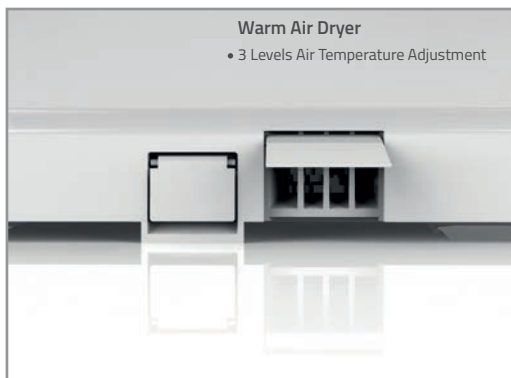

NEW Lucerne Wall-Hung WC

SMART WC

Features:

- Heated Seat
- Curved, integrated water nozzle
- Antibacterial
- Warm Air Dryer
- Motion Sensor Night Light
- Remote Control
- Quick Release Soft Close Seat

Note: