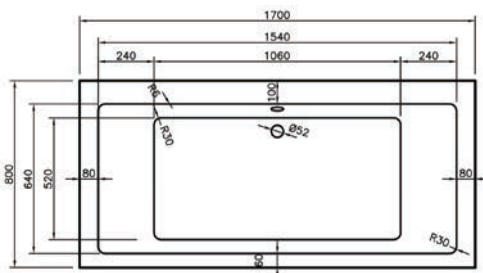

- 5mm Acrylic • Supplied without Tap Holes • Available Ascent Superspec where stated

Montana

Single Ended Bath

Height (Exc. Legs) - 420mm

Selection of Bath Panels Available p132-133

Dimensions	Capacity	Ref.	Exc. VAT	Inc. VAT
1500 x 700mm	170 Ltr	MON15/7	£333.00	£399.60
1600 x 700mm	185 Ltr	MON16/7	£333.00	£399.60
1700 x 700mm	200 Ltr	MON17/7	£349.00	£418.80

Dimensions	Capacity	Ref.	Exc. VAT	Inc. VAT
1500 x 700mm	170 Ltr	MON15/7S	£434.00	£520.80
1600 x 700mm	185 Ltr	MON16/7S	£434.00	£520.80
1700 x 700mm	200 Ltr	MON17/7S	£454.00	£544.80

Nevada

Double Ended Bath

Height (Exc. Legs) - 420mm

Selection of Bath Panels Available p132-133

Dimensions	Capacity	Ref.	Exc. VAT	Inc. VAT
1700 x 800mm	225 Ltr	NEV17/8	£402.00	£482.40
1800 x 800mm	235 Ltr	NEV18/8	£402.00	£482.40

Dimensions	Capacity	Ref.	Exc. VAT	Inc. VAT
1700 x 800mm	225 Ltr	NEV17/8S	£523.00	£627.60
1800 x 800mm	235 Ltr	NEV18/8S	£523.00	£627.60