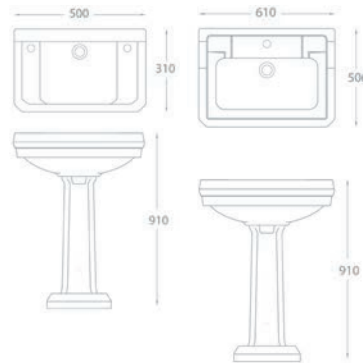

Basin Components

Grosvenor 500 Ceramic Basin (2TH)	Ref: GR-B112S-2	Dimensions: 500 x 310mm	£114.00 Exc. VAT	£136.80 Inc. VAT
Grosvenor 554 Ceramic Basin (1 or 2TH)	Ref: GR-B112M-1/2	Dimensions: 554 x 483mm	£121.00 Exc. VAT	£145.20 Inc. VAT
Grosvenor 610 Ceramic Basin (1 or 2TH)	Ref: GR-B112L-1/2	Dimensions: 610 x 506mm	£148.00 Exc. VAT	£177.60 Inc. VAT
Grosvenor Pedestal	Ref: GR-P112		£56.00 Exc. VAT	£67.20 Inc. VAT
Edwardian Long Spout Basin Taps (Pair)	Ref: ASC-8042		£63.00 Exc. VAT	£75.60 Inc. VAT
QX Chrome Plug & Chain Basin Waste	Ref: QXW1901		£12.00 Exc. VAT	£14.40 Inc. VAT