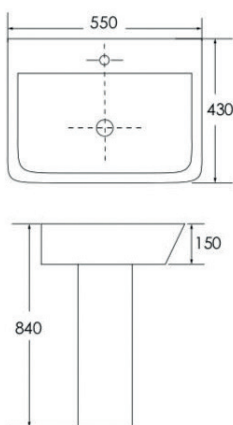

Bath Components

Monza Freestanding Bath with Pre-Fitted Click-Clack Waste*

Dimensions   **Ref.**   **Exc. VAT**   **Inc. VAT**

1700 x 750mm   ICN-1029   £1,651.00   **£1,981.20**

Urban Bath Filler

-      ALP-9074   £141.00   **£169.20**

*While Stocks Last

Basin Components

Monza 550 Ceramic Basin (1TH Only)

Ref: MON-201D   Dimensions: 550 x 430mm

£144.00 Exc. VAT   **£172.80 Inc. VAT**

Monza Pedestal

Ref: MON-201D-PED

£70.00 Exc. VAT   **£84.00 Inc. VAT**

Urban Basin Mono inc. Click-Clack Waste

Ref: ALP-9072W

£83.00 Exc. VAT   **£99.60 Inc. VAT**