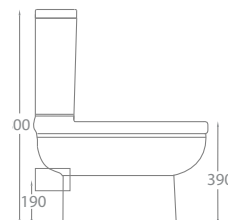

WC Components

	Dimensions	Ref.	Exc. VAT	Inc. VAT
Carolina Close Coupled Pan & Soft Close Seat	-	UKB-W501	£199.00	£238.80
Carolina Close Coupled Cistern & Fittings	-	UKB-C501	£70.00	£84.00