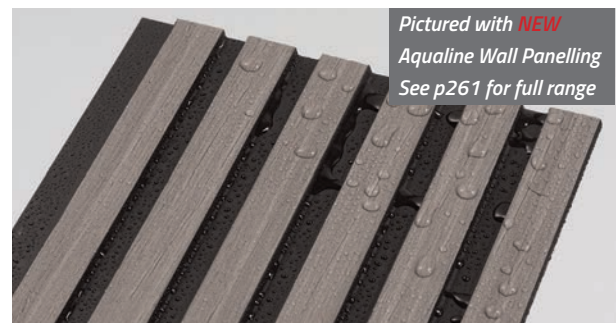

NEW Genesis Deluxe Flipper Panel - Matt Black Frame

Size	Ref.	Adjustability	Exc. VAT	Inc. VAT
300mm	DFL300BLCL	n/a	£127.00	£152.40

Pictured with **NEW**
Aqualine Wall Panelling
See p261 for full range