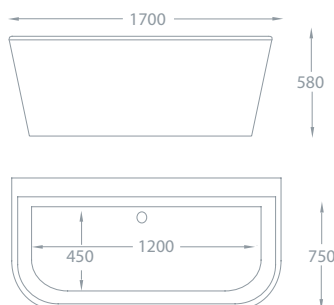

Monza Rimless