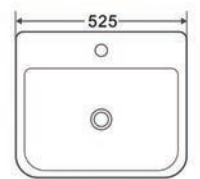

Verona Rimless Wall-Hung

Qx
10 YEAR
MANUFACTURERS
GUARANTEE

Bath Components

	Dimensions	Ref.	Exc. VAT	Inc. VAT
Verona Freestanding Bath with Pre-Fitted Click-Clack Waste	1700 x 750mm	ICN-1026	£1,513.00	£1,815.60
Grosvenor Floorstanding Single Lever Bath Shower Mixer & Kit	-	ASC-8170B	£444.00	£532.80

Basin Components

	Dimensions	Ref.	Exc. VAT	Inc. VAT
Verona 525 Ceramic Wall-Hung Basin (1TH Only)	525 x 450mm	VER-7105	£213.00	£255.60
Urban Basin Mono inc. Click-Clack Waste	-	ALP-9072W	£83.00	£99.60

WC Components

	Dimensions	Ref.	Exc. VAT	Inc. VAT
Verona Rimless Wall-Hung Pan & Soft Close Seat	-	VER-WH09	£274.00	£328.80
Ascent Mechanical WC Frame	-	ASC215-A1	£260.00	£312.00
Ascent Ebony Push-Button Flush Plate - Chrome	-	EB41101	£29.00	£34.80

Total Suite Price

£2,816.00 Exc. VAT

£3,379.20 Inc. VAT

WC Supplied with concealed fixings