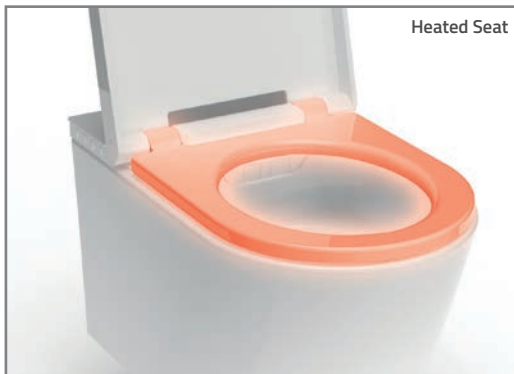

NEW Lucerne Wall-Hung WC

SMART WC

Features:

- Heated Seat
- Curved, integrated water nozzle
- Antibacterial
- Warm Air Dryer
- Motion Sensor Night Light
- Remote Control
- Quick Release Soft Close Seat

Note: