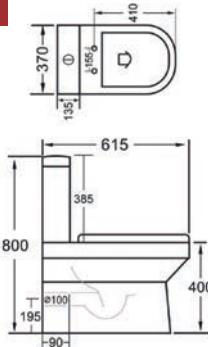

SHORT PROJECTION

RIMLESS

Estoril Tall Open - See p18
£341.00 Exc. VAT £409.20 Inc. VAT

SHORT PROJECTION

RIMLESS

Evora Closed - See p20
£341.00 Exc. VAT £409.20 Inc. VAT

Charlotte - See p40
£342.00 Exc. VAT £410.40 Inc. VAT