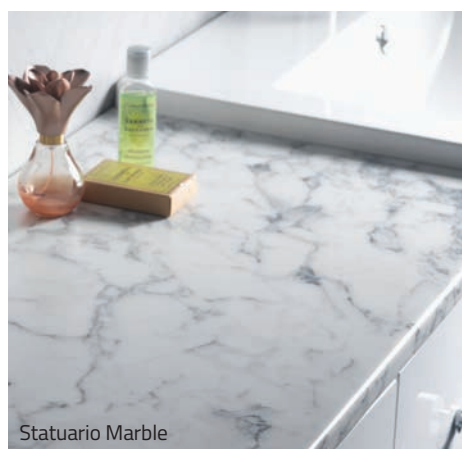

Variety of Worktop Size, Finish and Material Options

Matching Painted Worktops

Description	Dimensions	Ref.	Gloss White		Platinum Grey	
			Exc. VAT	Inc. VAT	Exc. VAT	Inc. VAT
Q-Line 600 Worktop - Standard 350mm Depth	600 x 350 x 30mm	GQ600WT	£63.00	£75.60	£65.00	£78.00
Q-Line 600 Slim Worktop - Slimline 250mm Depth	600 x 250 x 30mm	GQ600SLWT	£47.00	£56.40	£47.00	£56.40
Q-Line 1500 Worktop - Standard 350mm Depth	1500 x 350 x 30mm	GQ150WT	£150.00	£180.00	£163.00	£195.60
Q-Line 1500 Slim Worktop - Slimline 250mm Depth	1500 x 250 x 30mm	GQ150SLWT	£109.00	£130.80	£116.00	£139.20
Q-Line 2400 Worktop - Standard 350mm Depth	2400 x 350 x 30mm	GQ240WT	£237.00	£284.40	£260.00	£312.00