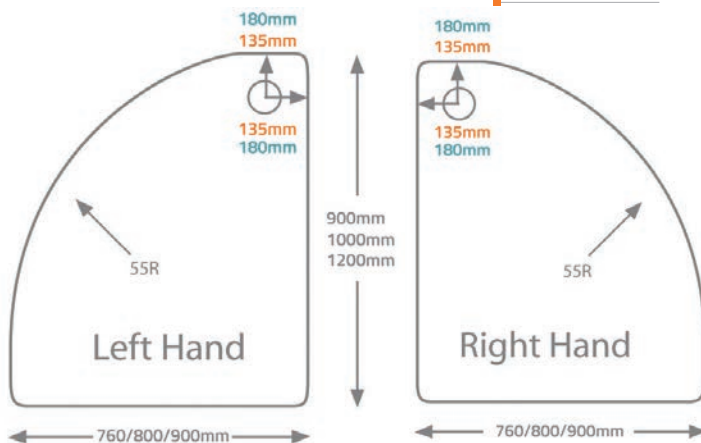

900 x 760mm Offset Quad	900 x 760mm Offset Quad
1000 x 800mm Offset Quad	900 x 800mm Offset Quad
1200 x 800mm Offset Quad	1000 x 800mm Offset Quad
1200 x 900mm Offset Quad	1200 x 800mm Offset Quad
	1200 x 900mm Offset Quad