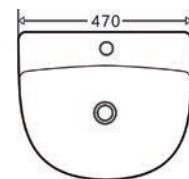

Bath Components

	Dimensions	Ref.	Exc. VAT	Inc. VAT
Valentina Freestanding Bath with Pre-Fitted Click-Clack Waste	1700 x 750mm	QX-VAL1700	£1,543.00	£1,851.60
Ohio Floorstanding Single Lever Bath Shower Mixer & Kit	-	ASC-8000	£368.00	£441.60