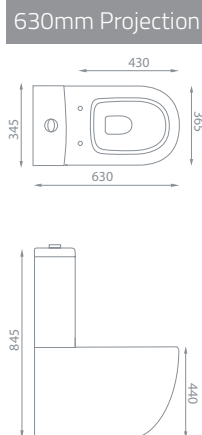

WC Components

Roma Rimless Comfort Close Coupled Pan & Soft Close Seat	Ref: RO-W158		£319.00 Exc. VAT	£382.80 Inc. VAT
Roma Close Coupled Cistern & Fittings	Ref: RO-T158		£114.00 Exc. VAT	£136.80 Inc. VAT

Total Suite Price

£5,734.00 Exc. VAT

£6,880.80 Inc. VAT

Also Shown With:

	Dimensions	Ref.	Exc. VAT	Inc. VAT
Utah 60 Mirror with Black Frame & Integrated Lights	600 x 700 x 30mm	ASC6071B	£273.00	£327.60
Porto 60 Ceramic Basin - For use with the Porto Base Unit	600 x 460mm	CB5460	£169.00	£202.80