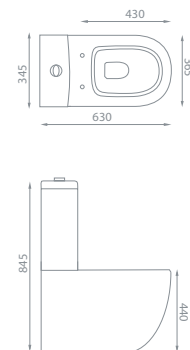

Aveiro Tall Open - See p14
£381.00 Exc. VAT £457.20 Inc. VAT

RIMLESS

Oregon Elevated Height - See p64
£388.00 Exc. VAT £465.60 Inc. VAT

RIMLESS

COMFORT HEIGHT PAN

COMFORT HEIGHT PAN

COMFORT HEIGHT PAN

SHORT PROJECTION