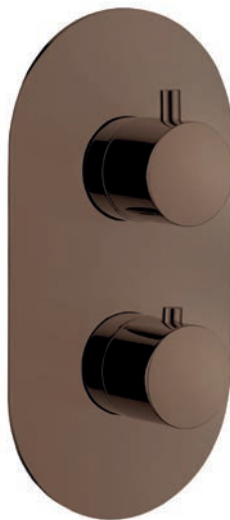

NEW Tuscany Shower Valves