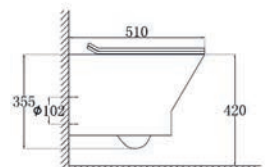

Verona Rimless Wall-Hung

Qx
10 YEAR
MANUFACTURERS
GUARANTEE

Bath Components

	Dimensions	Ref.	Exc. VAT	Inc. VAT
Verona Freestanding Bath with Pre-Fitted Click-Clack Waste	1700 x 750mm	ICN-1026	£1,513.00	£1,815.60
Grosvenor Floorstanding Single Lever Bath Shower Mixer & Kit	-	ASC-8170B	£444.00	£532.80

Basin Components

	Dimensions	Ref.	Exc. VAT	Inc. VAT
Verona 525 Ceramic Wall-Hung Basin (1TH Only)	525 x 450mm	VER-7105	£213.00	£255.60
Urban Basin Mono inc. Click-Clack Waste	-	ALP-9072W	£83.00	£99.60

WC Components

	Dimensions	Ref.	Exc. VAT	Inc. VAT
Verona Rimless Wall-Hung Pan & Soft Close Seat	-	VER-WH09	£274.00	£328.80
Ascent Mechanical WC Frame	-	ASC215-A1	£260.00	£312.00
Ascent Ebony Push-Button Flush Plate - Chrome	-	EB41101	£29.00	£34.80

Total Suite Price

£2,816.00 Exc. VAT

£3,379.20 Inc. VAT

WC Supplied with concealed fixings