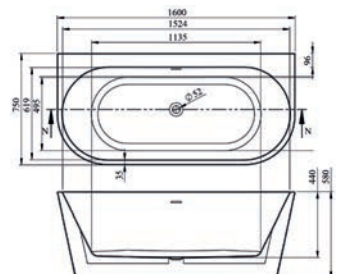

1700 x 750mm • 1600 x 750mm

Description	Dimensions L x W x H (mm)	Ref.	Weight	Capacity	Exc. VAT	Inc. VAT
Evora Freestanding Bath <i>Includes Pre-Fitted Click-Clack Waste</i>	1700 x 750 x 575	EVO-17/75	-	290 Ltr	£1,628.00	£1,953.60

Aveiro Freestanding Bath <i>Includes Pre-Fitted Click-Clack Waste</i>	1600 x 750 x 580	AVI-16/75	55kg	160 Ltr	£1,628.00	£1,953.60