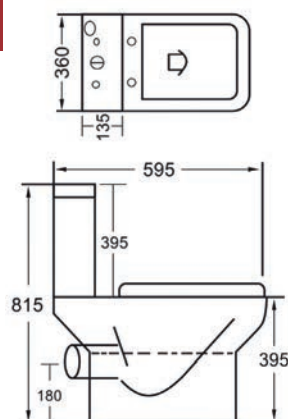

WC Components

Aveiro Rimless Close Coupled Open Sided Pan & Soft Close Seat	
Ref: AVE-W506C	
£258.00 Exc. VAT	£309.60 Inc. VAT
Aveiro Close Coupled Cistern & Fittings	
Ref: AVE-C506	
£96.00 Exc. VAT	£115.20 Inc. VAT

Total Suite Price

£2,680.00 Exc. VAT

£3,216.00 Inc. VAT

Also Available:

	Ref.	Exc. VAT	Inc. VAT
Aveiro Rimless Tall Close Coupled Open Sided Pan & Soft Close Seat	AVE-W206C	£285.00	£342.00
Aveiro Close Coupled Cistern & Fittings	AVE-C506	£96.00	£115.20
Aveiro Rimless Back-to-Wall Pan & Soft Close Seat	AVE-W513C	£258.00	£309.60
Aveiro Rimless Tall Back-to-Wall Pan & Soft Close Seat	AVE-W208C	£281.00	£337.20
Aveiro Rimless Wall-Hung Pan & Soft Close Seat	AVE-W507C	£271.00	£325.20