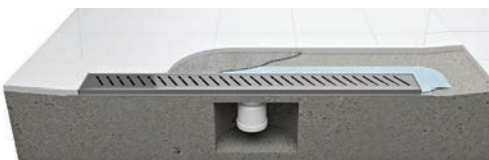

Ascent Wetroom Square Tray and
Zonda Square Drain

Tray & Drain using
underboarding,
including under trap

Tray & Drain laid
directly on floor
boards

Tray & Drain laid
directly onto a
concrete floor

Drain only creating
a channel for the
trap and wastepipe.