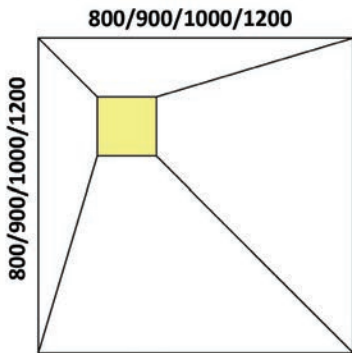

Square Shower Base for Square Drain