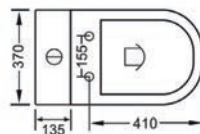

WC Components

Evora Rimless Close Coupled Open Sided Pan & Soft Close Seat			
Ref: EVO-W409C		£208.00 Exc. VAT	£249.60 Inc. VAT
Evora Close Coupled Cistern & Fittings			
Ref: EVO-C402		£96.00 Exc. VAT	£115.20 Inc. VAT

WC also available with Closed Sides (Priced Below)

Total Suite Price

£2,758.00 Exc. VAT

£3,309.60 Inc. VAT

Also Available:

	Ref.	Exc. VAT	Inc. VAT
Evora Rimless Close Coupled Closed Sided Pan & Soft Close Seat	EVO-W408C	£245.00	£294.00
Evora Rimless Tall Close Coupled Open Sided Pan & Soft Close Seat	EVO-W410C	£254.00	£304.80
Evora Close Coupled Cistern & Fittings	EVO-C402	£96.00	£115.20
Evora Rimless Back-to-Wall Pan & Soft Close Seat	EVO-W402C	£199.00	£238.80
Evora Rimless Tall Back-to-Wall Pan & Soft Close Seat	EVO-W412C	£249.00	£298.80