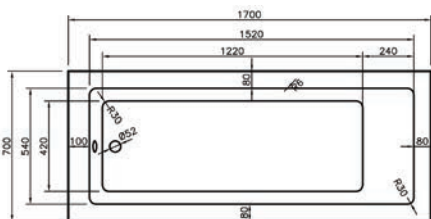

Oregon Rimless

1. **Size Options:**
2. 1500 x 700mm
   - 1600 x 700mm
   - 1700 x 700mm

Bath Components	Dimensions	Ref.	Exc. VAT	Inc. VAT
Montana Single Ended Standard Spec Bath	1700 x 700mm	MON17/7	£349.00	£418.80
Q-Line MDF Bath Front Panel - Platinum Grey	1700mm	GQ1700BPPL	£215.00	£258.00
Q-Line MDF Bath End Panel - Platinum Grey	700mm	GQ700BPPL	£89.00	£106.80
Genesis 8mm Curved Bath Screen	1500mm (H) x 800mm (W)	QXG85S800	£192.00	£230.40
QX Click-Clack Bath Waste - Black	-	QXWA900EK	£40.00	£48.00
Roma 2TH Bath Filler - Matt Grey	-	QXRO03MG	£143.00	£171.60
Roma Round Thermostatic Bar Valve & Kit - Matt Grey	-	QXSH104MG	£273.00	£327.60