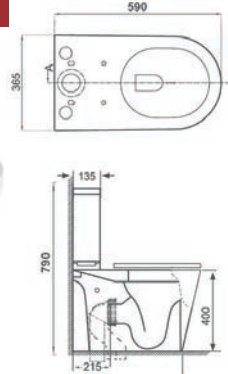

COMFORT HEIGHT PAN

SHORT PROJECTION

RIMLESS

Aveiro Open - See p14
£354.00 Exc. VAT £424.80 Inc. VAT

SHORT PROJECTION

RIMLESS

Oregon Open-Sided - See p36
£357.00 Exc. VAT £428.40 Inc. VAT

RIMLESS