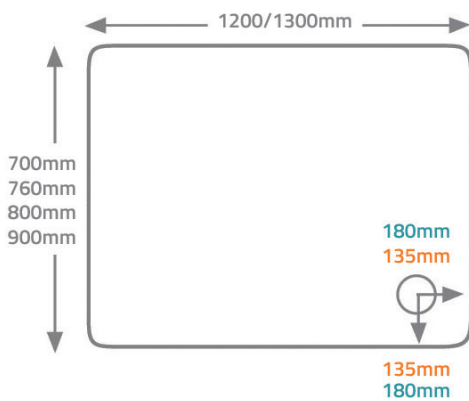

1200 x 700mm	1200 x 700mm
1200 x 760mm	1200 x 760mm
1200 x 800mm	1200 x 800mm
1200 x 900mm	1200 x 900mm
1300 x 800mm