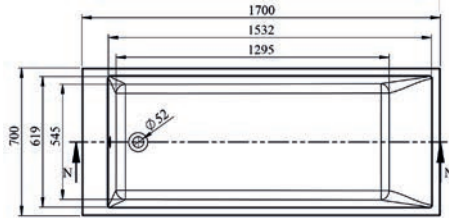

Indiana

Thin Edged Bath

Single Ended Bath

Height (Exc. Legs) - 400mm

Dimensions	Capacity	Ref.	Exc. VAT	Inc. VAT
1700 x 700mm	230 Ltr	IND17/7	£347.00	£416.40

Dimensions	Capacity	Ref.	Exc. VAT	Inc. VAT
1700 x 700mm	230 Ltr	IND17/7S	£451.00	£541.20