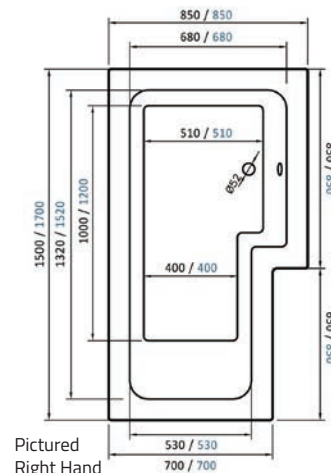

Alternative Screen:
Elegancia Screen *Priced Below*

Bath Height (Exc. Legs) - 410mm
Panel Height - 520mm