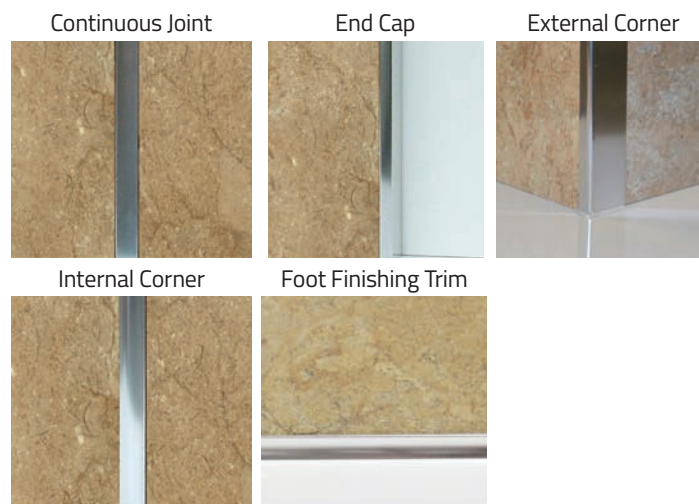

Quest Profiles

Aluminium with Chrome Finish

Profile	Ref.	Dimensions	Exc. VAT	Inc. VAT
Continuous Joint	QCONT	2400mm	£25.00	£30.00
End Cap	QEND	2400mm	£23.00	£27.60
External Corner	QEXT	2400mm	£33.00	£39.60
Internal Corner	QINT	2400mm	£33.00	£39.60
Foot Finishing Trim	QFOOT	2400mm	£23.00	£27.60