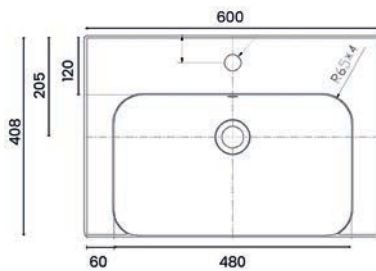

Evora Base Unit also available in Platinum Grey (left) See p279

Furniture Components

Evora 60 2-Door Base Unit - Gloss White	Ref: EVO60BW	Dimensions: 590 x 375 x 800mm	£274.00 Exc. VAT	£328.80 Inc. VAT
Domino 60 Resin Basin	Ref: DOM60BAS	Dimensions: 600 x 400mm	£152.00 Exc. VAT	£182.40 Inc. VAT
Evora Basin Mono inc. Click-Clack Waste	Ref: ASC-9662W		£77.00 Exc. VAT	£92.40 Inc. VAT