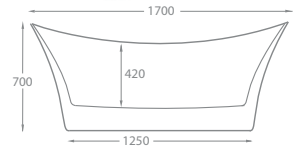

1650 x 700mm • 1700 x 750mm

Description	Dimensions L x W x H (mm)	Ref.	Weight	Capacity	Exc. VAT	Inc. VAT
Roma Freestanding Bath <i>Includes Pre-Fitted Click-Clack Waste</i>	1650 x 700 x 600/800	QX-RMA1650	55kg	260 Ltr	£1,517.00	£1,820.40

Valentina Freestanding Bath <i>Includes Pre-Fitted Click-Clack Waste</i>	1700 x 750 x 580/720	QX-VAL1700	55kg	260 Ltr	£1,543.00	£1,851.60