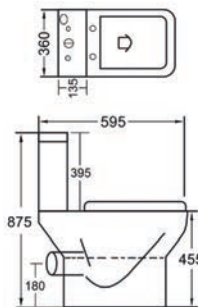

WC's At A Glance

Price is for Close Coupled WC Suite including Seat

SHORT PROJECTION

Cornell Elevated Height - See p42
£370.00 Exc. VAT £444.00 Inc. VAT

RIMLESS

Aveiro Tall Open - See p14
£381.00 Exc. VAT £457.20 Inc. VAT

RIMLESS

Oregon Elevated Height - See p64
£388.00 Exc. VAT £465.60 Inc. VAT

RIMLESS

COMFORT HEIGHT PAN

COMFORT HEIGHT PAN

COMFORT HEIGHT PAN

SHORT PROJECTION

Estoril Tall Closed - See p18
£391.00 Exc. VAT £469.20 Inc. VAT

RIMLESS

Rimini Elevated Height - See p63
£427.00 Exc. VAT £512.40 Inc. VAT

RIMLESS

Roma Elevated Height - See p22
£433.00 Exc. VAT £519.60 Inc. VAT

RIMLESS

COMFORT HEIGHT PAN

COMFORT HEIGHT PAN

COMFORT HEIGHT PAN

RIMLESS

Grosvenor - See p48
£450.00 Exc. VAT £540.00 Inc. VAT

Priced with the Nostalgic Soft Close Seat

Monza - See p24
£539.00 Exc. VAT £646.80 Inc. VAT

RIMLESS

NEW Utah Matt Black - See p53
£581.00 Exc. VAT £679.20 Inc. VAT

Rimless Technology

Many of our close coupled and back-to-wall pans offer Rimless technology as standard. This system improves water flow around the bowl and allows for easier cleaning. Look out for the Rimless icon on relevant products.

RIMLESS