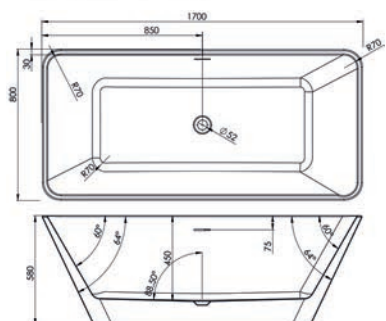

1590 x 850mm • 1700 x 800mm

Description	Dimensions L x W x H (mm)	Ref.	Weight	Capacity	Exc. VAT	Inc. VAT
Eton Freestanding Corner Bath <i>Includes Pre-Fitted Click-Clack Waste</i> <i>Bath is Handed - Please specify Left Hand or Right Hand when ordering</i>	1590 x 850 x 580	ETN159/85	-	-	£1,647.00	£1,976.40
NEW Cairo Freestanding Bath <i>Includes Pre-Fitted Click-Clack Waste & Overflow</i>	1700 x 800 x 580	CAI17/8	-	290 Ltr	£903.00	£1,083.60