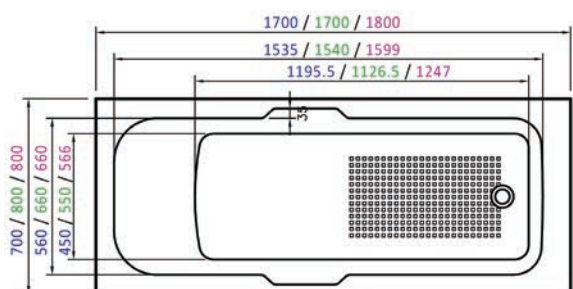

Virginia Twin Grippped

Height (Exc. Legs) - 1700 x 700mm - 355mm
Height (Exc. Legs) - 1700 x 800mm - 400mm
Height (Exc. Legs) - 1800 x 800mm - 400mm

Single Ended Bath

Dimensions	Capacity	Ref.	Exc. VAT	Inc. VAT
1700 x 700mm	190 Ltr	VIR17/7	£310.00	£372.00
1700 x 800mm	205 Ltr	VIR17/8	£374.00	£448.80
1800 x 800mm	230 Ltr	VIR18/8	£474.00	£568.80

Dimensions	Capacity	Ref.	Exc. VAT	Inc. VAT
1500 x 700mm	190 Ltr	VIR15/7S	£404.00	£484.80
1700 x 700mm	190 Ltr	VIR17/7S	£404.00	£484.80