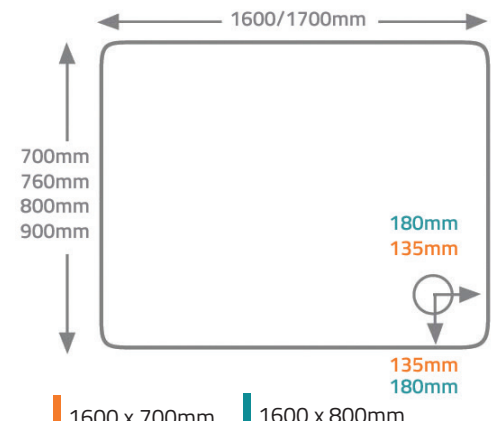

1600 x 700mm	1600 x 800mm
1600 x 760mm	1700 x 700mm
1600 x 800mm	
1600 x 900mm	
1700 x 700mm	
1700 x 760mm	
1700 x 800mm	
1700 x 900mm