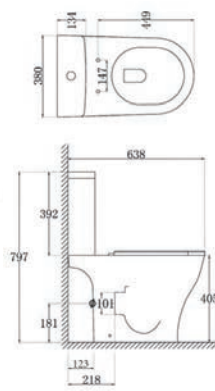

RIMLESS

Rimini - See p28
£347.00 Exc. VAT £416.40 Inc. VAT