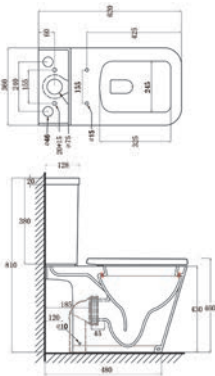

COMFORT HEIGHT PAN

RIMLESS

NEW Kansas - See p10
£346.00 Exc. VAT £415.20 Inc. VAT