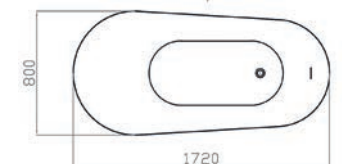

1800 x 800mm • 1720 x 800mm

Description	Dimensions L x W x H (mm)	Ref.	Weight	Capacity	Exc. VAT	Inc. VAT
Naxos Freestanding Bath <i>Includes Pre-Fitted Click-Clack Waste</i>	1800 x 800 x 640	NAX-1800	59kg	277 Ltr	£1,318.00	£1,581.60
Vienna Freestanding Bath with White Feet <i>Includes Pre-Fitted Click-Clack Waste</i>	1720 x 800 x 840	PB284		180 Ltr	£2,499.00	£2,998.80