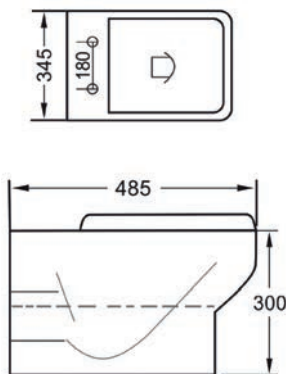

WC Components

Aveiro Rimless Wall-Hung Pan & Soft Close Seat
Ref: AVE-W507C
£271.00 Exc. VAT **£325.20 Inc. VAT**

Ohio Round Push Button Flush Plate - Brushed Brass
Ref: PB-OHBB
£126.00 Exc. VAT **£151.20 Inc. VAT**

NOTE: A Wall-Hung WC Frame and Concealed Cistern would be required for this type of pan installation. Options available from p79-80

Total Suite Price £2,015.00 Exc. VAT **£2,418.00 Inc. VAT**

Also Available:	Ref.	Exc. VAT	Inc. VAT
Aveiro Rimless Tall Close Coupled Open Sided Pan & Soft Close Seat	AVE-W206C	£285.00	£342.00
Aveiro Close Coupled Cistern & Fittings	AVE-C506	£96.00	£115.20
Aveiro Rimless Back-to-Wall Pan & Soft Close Seat	AVE-W513C	£258.00	£309.60
Aveiro Rimless Tall Back-to-Wall Pan & Soft Close Seat	AVE-W208C	£281.00	£337.20