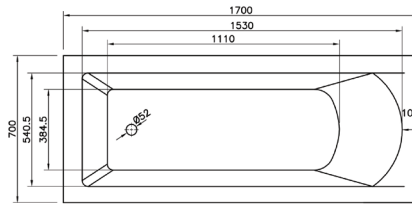

Height (Exc. Legs) - 1700 x 700mm - 410mm
Height (Exc. Legs) - 1700 x 800mm - 440mm

Dimensions	Capacity	Ref.	Exc. VAT	Inc. VAT
1700 x 700mm	190 Ltr	EDE17/7	£349.00	£418.80
1700 x 800mm	210 Ltr	EDE17/8	£402.00	£482.40