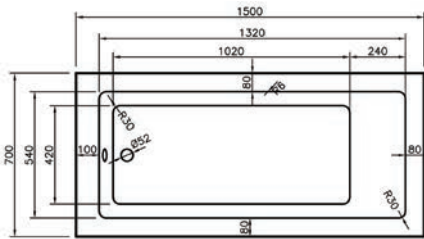

Nevada

Double Ended Bath

Height (Exc. Legs) - 420mm

Selection of Bath Panels Available p132-133

Dimensions	Capacity	Ref.	Exc. VAT	Inc. VAT
1700 x 800mm	225 Ltr	NEV17/8	£402.00	£482.40
1800 x 800mm	235 Ltr	NEV18/8	£402.00	£482.40

Dimensions	Capacity	Ref.	Exc. VAT	Inc. VAT
1700 x 800mm	225 Ltr	NEV17/8S	£523.00	£627.60
1800 x 800mm	235 Ltr	NEV18/8S	£523.00	£627.60