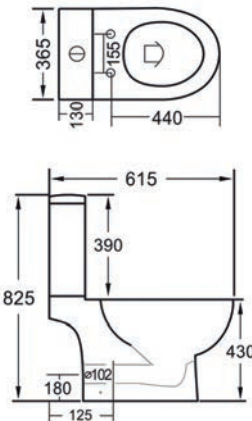

WC Components

Estoril Rimless Tall Close Coupled Open Sided Pan & Soft Close Seat

Ref: EST-W510C

£245.00 Exc. VAT **£294.00 Inc. VAT**

Estoril Close Coupled Cistern & Fittings

Ref: EST-C509

£96.00 Exc. VAT **£115.20 Inc. VAT**

Total Suite Price

£4,023.00 Exc. VAT

£4,827.60 Inc. VAT

Also Available:

Estoril Rimless Comfort Close Coupled Closed Sided Pan & Soft Close Seat

Ref.	Exc. VAT	Inc. VAT
EST-W519C	£295.00	£354.00

Estoril Close Coupled Cistern & Fittings

EST-C509	£96.00	£115.20

Estoril Rimless Tall Back-to-Wall Pan & Soft Close Seat

EST-W511C	£245.00	£294.00

Estoril Rimless Wall-Hung Pan & Soft Close Seat

EST-W512C	£263.00	£315.60