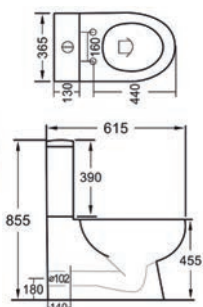

Aveiro Tall Open - See p14
£381.00 Exc. VAT £457.20 Inc. VAT

RIMLESS

Oregon Elevated Height - See p64
£388.00 Exc. VAT £465.60 Inc. VAT

RIMLESS

COMFORT HEIGHT PAN

COMFORT HEIGHT PAN

COMFORT HEIGHT PAN

SHORT PROJECTION