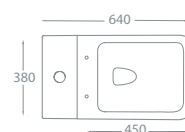

Basin Components

	Dimensions	Ref.	Exc. VAT	Inc. VAT
Arizona 500 Ceramic Basin (1TH Only)	500 x 410mm	ARIOLI-006	£71.00	£85.20
Arizona Pedestal	-	ARIOLI-008	£37.00	£44.40
Arizona Basin Mono inc. Click-Clack Waste	-	ASC-9052W	£92.00	£110.40