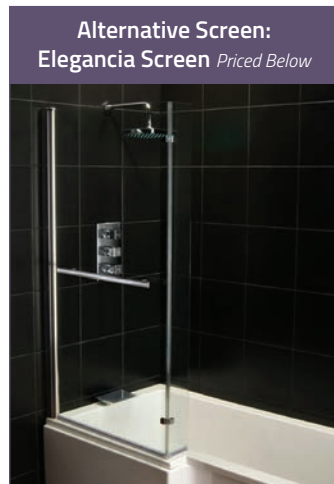

Pictured Left Hand

Alternative Screen:
Elegancia Screen *Priced Below*

Description	Dimensions	Capacity	Ref.	Exc. VAT	Inc. VAT
Vermont Shower Bath <i>(Available Left or Right Hand)</i>	1500 x 700mm	160 Ltr	VER15/7	£356.00	£427.20
Vermont Bath Front Panel	1500mm	-	VER-15FP	£133.00	£159.60
Vermont Bath End Panel	700mm	-	CALI-7EP	£76.00	£91.20
Vermont Bath Screen <i>Reversible - 6mm Glass</i>	1400mm (H)	-	QXGVERBS800	£215.00	£258.00
Bath Total	<i>*(850mm Max)</i>		GENESIS STANDARD SPEC	£780.00	£936.00