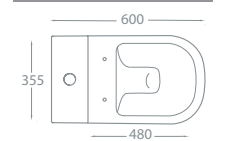

600mm Projection