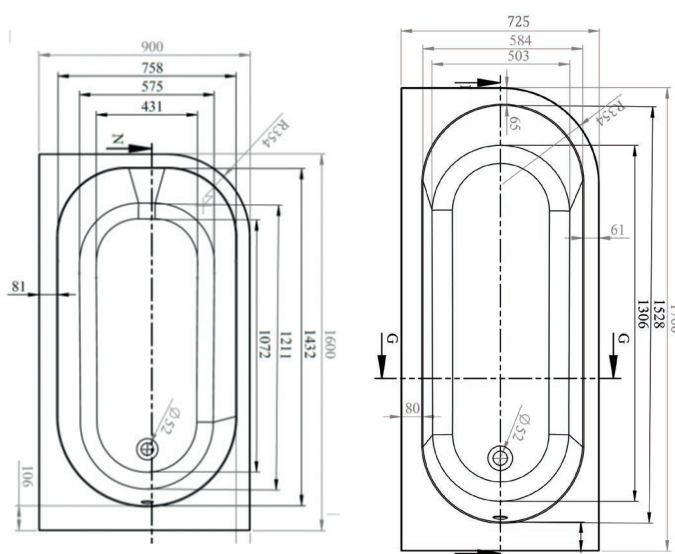

GENESIS

Dimensions	Capacity	Ref.	Exc. VAT	Inc. VAT
1600 x 900mm	210 Ltr	KN16/9	£430.00	£516.00
Kansas 1600 Offset Panel	-	KN16OFFPAN	£226.00	£217.20
Bath Total			£656.00	£787.20

Dimensions	Capacity	Ref.	Exc. VAT	Inc. VAT
1700 x 725mm	195 Ltr	KN17/725	£360.00	£432.00
Kansas 1700 Offset Panel	-	KN17OFFPAN	£225.00	£270.00
Bath Total			£585.00	£702.00

Available Left Hand or Right Hand