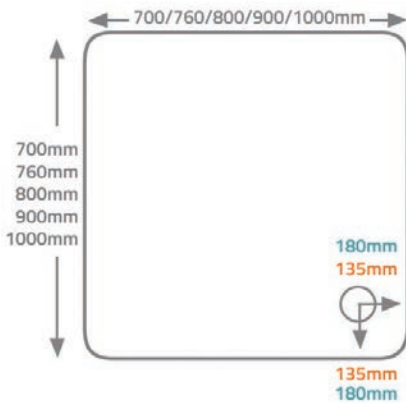

40mm & 80mm Tray Specifications

Genesis 40mm Trays

QX 80mm Cast Stone Trays

700 x 700mm	700 x 700mm
760 x 760mm	760 x 760mm
800 x 800mm	800 x 800mm
900 x 900mm	900 x 900mm
1000 x 1000mm	1000 x 1000mm