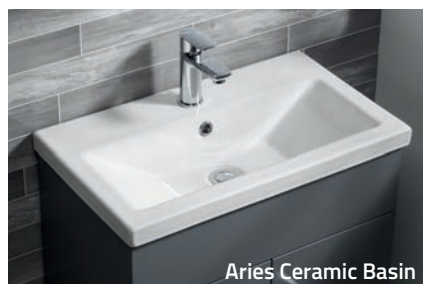

Available Left or Right Hand

Square Basins

Aries Ceramic Basin

Q-Line Square Resin Basin

Q-Line Slimline Square Resin Basin

Description	Dimensions	Ref.	Exc. VAT	Inc. VAT
Aries 50 Square Ceramic Basin	500 x 350mm	QXAR50B	£78.00	£93.60
Aries 60 Square Ceramic Basin	600 x 350mm	QXAR60B	£87.00	£104.40
Q-Line 50 Square Slimline Resin Basin	500 x 250mm	QXLINESL50	£117.00	£140.40
Q-Line 50 Square Resin Basin	500 x 350mm	QXLINE500	£130.00	£156.00
Q-Line 60 Square Slimline Resin Basin	600 x 250mm	QXLINESL60	£139.00	£166.80
Q-Line 60 Square Resin Basin	600 x 350mm	QXLINE600	£148.00	£177.60