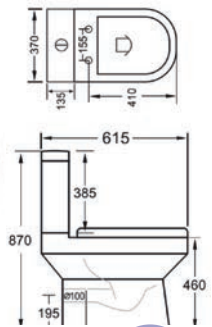

COMFORT HEIGHT PAN

RIMLESS

NEW Kansas - See p10
£346.00 Exc. VAT £415.20 Inc. VAT

RIMLESS

Rimini - See p28
£347.00 Exc. VAT £416.40 Inc. VAT

SHORT PROJECTION

RIMLESS

Evora Tall Open - See p20
£350.00 Exc. VAT £420.00 Inc. VAT