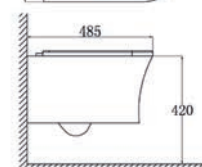

Total Suite Price

£2,897.00 Exc. VAT   **£3,476.40** Inc. VAT

WC Supplied with concealed fixings