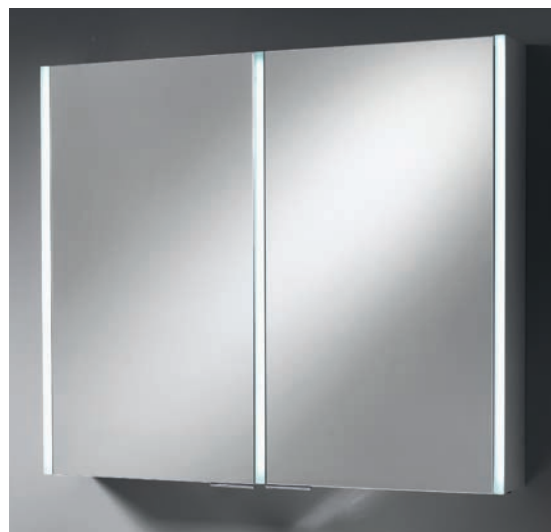

60 & 80 Mirrored Cabinet Features 3 LED Light Strips

4 Size Options - 500mm, 600mm, 800mm & 1200mm

Calvus Mirrored Cabinets

- Integrated LED Light Strips
- Double Mirrored Doors
- Soft Close Hinges
- Shaver Socket
- USB Charger
- Sensor Switch
- Door Configuration:
 - 500mm - 1 Door
 - 600mm - 2 Door
 - 800mm - 2 Door
 - 1200mm - 3 Door