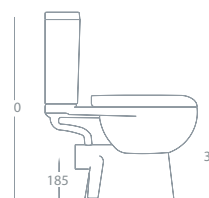

Bath Components

	Dimensions	Ref.	Exc. VAT	Inc. VAT
Carolina Single Ended, Standard Spec Bath	1700 x 700mm	CAR017/7	£226.00	£271.20
Superstyle Acrylic Bath Front Panel - White	1700mm	S/STY17	£51.00	£61.20
Superstyle Acrylic Bath End Panel - White	700mm	S/STY7	£29.00	£34.80
Alpha Round Bath Screen	1360 x 800mm	QXA519PSC	£133.00	£159.60
Ebony Bath Taps (Pair)	-	ALP-8206M	£94.00	£112.80
QX Plug & Chain Bath Waste	-	QXW1905	£21.00	£25.20

Basin Components

	Dimensions	Ref.	Exc. VAT	Inc. VAT
Ebony 530 Ceramic Basin (1 or 2TH)	530 x 450mm	BH-PB012/13	£42.00	£50.40
Ebony Pedestal	-	BH-PB003	£25.00	£30.00
Ebony Basin Mono inc. Click-Clack Waste	-	ALP-8202W	£76.00	£91.20

WC Components

	Dimensions	Ref.	Exc. VAT	Inc. VAT
Ebony Close Coupled Pan Only	-	BH-CL001	£78.00	£93.60
Ebony Close Coupled Cistern & Fittings	-	BH-CL002	£57.00	£68.40
Ebony Standard Seat	-	108051	£25.00	£30.00

Total Suite Price £857.00 Exc. VAT £1,028.40 Inc. VAT

4-Piece Price Inc. Seat £227.00 Exc. VAT £272.40 Inc. VAT