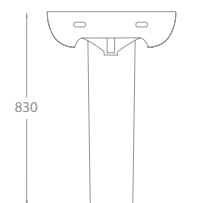

Bath Components

	Dimensions	Ref.	Exc. VAT	Inc. VAT
Carolina Single Ended, Standard Spec Bath	1700 x 700mm	CAR017/7	£226.00	£271.20
Superstyle Acrylic Bath Front Panel - White	1700mm	S/STY17	£51.00	£61.20
Superstyle Acrylic Bath End Panel - White	700mm	S/STY7	£29.00	£34.80
Alpha Round Bath Screen	1360 x 800mm	QXA519PSC	£133.00	£159.60
Ebony Bath Taps (Pair)	-	ALP-8206M	£94.00	£112.80
QX Plug & Chain Bath Waste	-	QXW1905	£21.00	£25.20

Basin Components

	Dimensions	Ref.	Exc. VAT	Inc. VAT
Ebony 530 Ceramic Basin (1 or 2TH)	530 x 450mm	BH-PB012/13	£42.00	£50.40
Ebony Pedestal	-	BH-PB003	£25.00	£30.00
Ebony Basin Mono inc. Click-Clack Waste	-	ALP-8202W	£76.00	£91.20

WC Components

	Dimensions	Ref.	Exc. VAT	Inc. VAT
Ebony Close Coupled Pan Only	-	BH-CL001	£78.00	£93.60
Ebony Close Coupled Cistern & Fittings	-	BH-CL002	£57.00	£68.40
Ebony Standard Seat	-	108051	£25.00	£30.00

Total Suite Price £857.00 Exc. VAT £1,028.40 Inc. VAT

4-Piece Price Inc. Seat £227.00 Exc. VAT £272.40 Inc. VAT