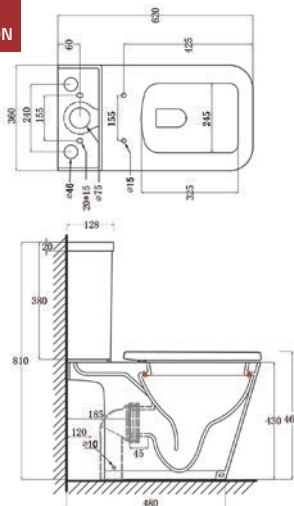

WC Components

NEW Kansas Rimless Close Coupled Pan with Open Back & Soft Close Seat Ref: KAN-1373B	£265.00 Exc. VAT	£318.00 Inc. VAT
Venice Close Coupled Cistern & Fittings for Open Sided Pan Ref: VEN/R-OP04	£81.00 Exc. VAT	£97.20 Inc. VAT

Total Suite Price

£2,441.00 Exc. VAT

£2,929.20 Inc. VAT

Also Shown With:

	Ref.	Exc. VAT	Inc. VAT
Evora Mirror with LED Light & Magnifying Mirror	EVO6070D-M	£277.00	£332.40