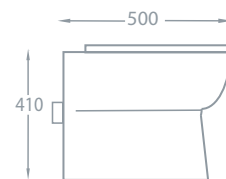

Furniture Components	Dimensions	Ref.	Exc. VAT	Inc. VAT
Cornell 60 2-Drawer Base Unit - Textured Grey	596 x 440 x 800mm	CR60BUTG	£619.00	£742.80
Cornell 60 Ceramic Basin - 1TH Only	600 x 460mm	CR60BAS	£171.00	£205.20
Arizona Basin Mono inc. Click-Clack Waste	-	ASC-9052W	£92.00	£110.40