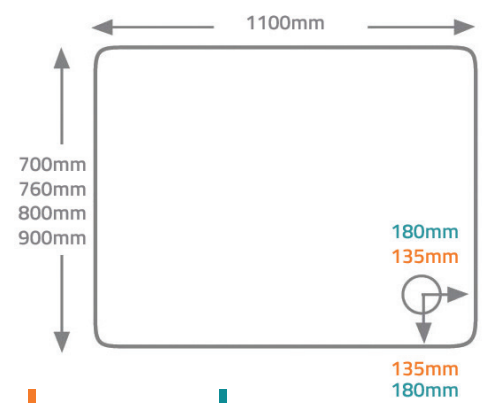

1100 x 760mm	1100 x 700mm
1100 x 800mm	1100 x 760mm
1100 x 900mm	1100 x 800mm