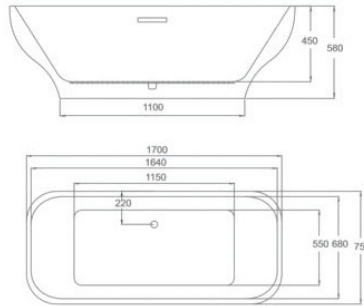

Estoril Comfort Rimless