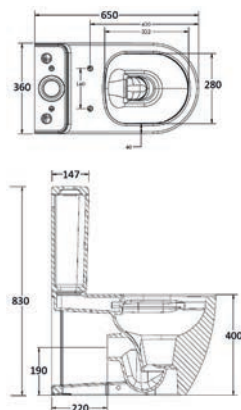

WC Components

Naxos Rimless Close Coupled Pan & Soft Close Seat	Ref: NAX-210309		£250.00 Exc. VAT	£300.00 Inc. VAT
Naxos Close Coupled Cistern & Fittings	Ref: NAX-903100		£107.00 Exc. VAT	£128.40 Inc. VAT

Total Suite Price

£3,050.00 Exc. VAT

£3,660.00 Inc. VAT

Also Available:

Also Available:	Dimensions	Ref.	Exc. VAT	Inc. VAT
Naxos Rimless Back-to-Wall Pan & Soft Close Seat	540mm Projection	NAX-220309	£234.00	£280.80
Naxos Bidet	540mm Projection	NAX-270310	£169.00	£202.80
Naxos Rimless Wall-Hung Pan & Soft Close Seat	540mm Projection	NAX-250309	£227.00	£272.40
Naxos Wall-Hung Bidet	540mm Projection	NAX-280310	£157.00	£188.40