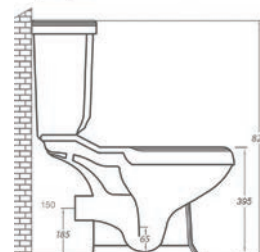

Also Shown With:

	Dimensions	Ref.	Exc. VAT	Inc. VAT
Radius Round Mirror with LED Light	600mm Round	ASC6602	£243.00	£291.60