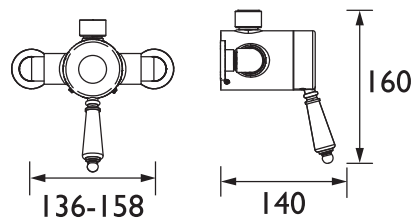

ALL DIMENSIONS SHOWN IN MM. RETAIL PRICES INC. VAT

1901
Bathroom Taps & Showers

1901
Thermostatic Single Control
Shower Valves

- Supplied with 2 x 8L/min flow regulators

Exposed Bottom Outlet

Exposed Top Outlet