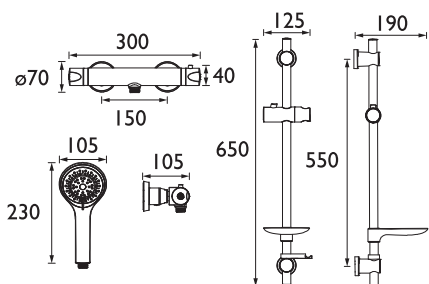

Valve with Multi Function Handset Kit