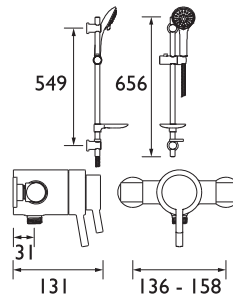

PRISM®
Bathroom Taps & Showers

PRISM®

Thermostatic Exposed Valve with Adjustable Riser Kit

- Supplied with 1 x 6L/min and 1 x 10L/min flow regulators
- Easy to use Lever Handles

CODE	TYPE	Min. Press.	PRICE
PM2 CSHXAR C	Exposed Valve with adjustable Riser Kit	0.2 bar	£671.00