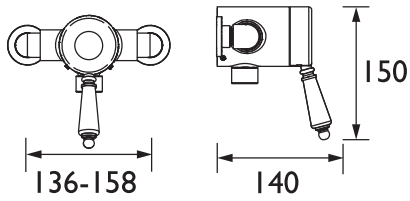

ALL DIMENSIONS SHOWN IN MM. RETAIL PRICES INC. VAT

1901
Bathroom Taps & Showers

1901
Thermostatic Single Control
Shower Valves

- Supplied with 2 x 8L/min flow regulators

Exposed Bottom Outlet

Exposed Top Outlet