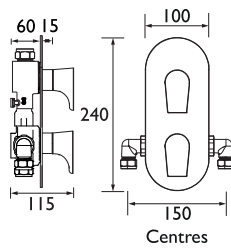

CODE	TYPE	Min. Press.	PRICE
HOU SHCVO C	Single Outlet	0.2 bar	£460.00
HOU SHCDIV C	Two Outlet Diverter	0.2 bar	£484.00

TELEPHONE ORDERS: 0330 026 6271 WEBSITE ORDERS: WWW.BRISTAN.COM