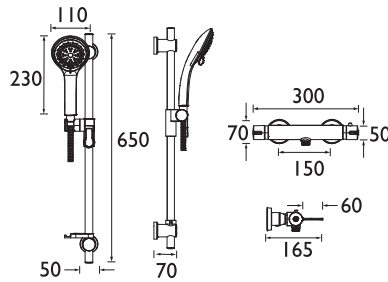

DESIGN UTILITY

Thermostatic Safe Touch Bar Shower with Kit

- Supplied with 1 x 7L/min and 1 x 5L/min flow regulators
- Supplied with wallmount 12 fixing kit with isolation for first fix and easy bar maintenance and replacement