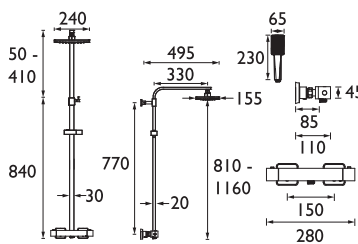

CRZ2 SHXDIVCTFF C

CRZ SHXDIVCTFF BLK

CODE	TYPE	Min. Press.	PRICE
CRZ2 SHXDIVCTFF C	Exposed Valve with Rigid Riser and Diverter	1.0 bar	£352.00
CRZ SHXDIVCTFF BLK	Exposed Valve with Rigid Riser and Diverter	1.0 bar	£405.00 Black

CUSTOMER SERVICE: 0330 026 6273 FREEFAX ORDERS: 0330 107 0069