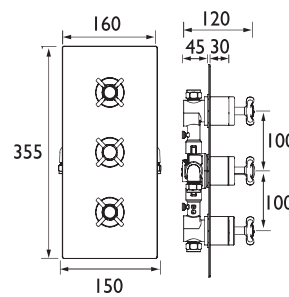

CODE	TYPE	Min. Press.	PRICE
N2 SHCVO C	Single Outlet	0.2 bar	£406.00
N2 SHCDIV C	Two Outlet Diverter	0.2 bar	£469.00
N2 SHC3STP C	Twin Stopcocks	0.2 bar	£505.00