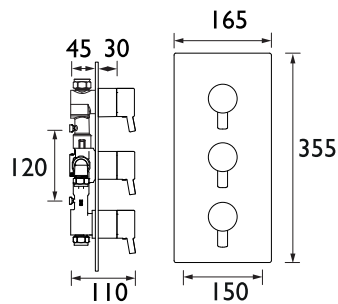

CODE	TYPE	Min. Press.	PRICE
PM2 SHCVO C	Single Outlet	0.2 bar	£397.00
PM2 SHCDIV C	Two Outlet Diverter	0.2 bar	£439.00
PM2 SHC3STP C	Twin Stopcocks	0.2 bar	£494.00
PM2 SHC3DIV C	Two Outlet Diverter and Single Stopcock	0.2 bar	£496.00

CUSTOMER SERVICE: 0330 026 6273 FREEFAX ORDERS: 0330 107 0069