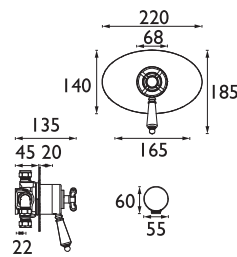

1901

Thermostatic Dual Control Shower Valves

- Supplied with 2 x 8L/min flow regulators

Exposed Bottom Outlet

Exposed Top Outlet

Recessed Inc Wall Outlet

CODE	TYPE	Min. Press.	PRICE
N2 CSHXVO C	Exposed Bottom Outlet Valve	0.2 bar	£495.00
N2 CSHXTVO C	Exposed Top Outlet Valve	0.2 bar	£521.00
N2 CSHCVO C	Recessed Valve	0.2 bar	£580.00