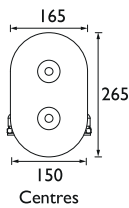

CODE	TYPE	Min. Press.	PRICE
AR3 SHCVO C	Single Outlet Shower Valve	0.2 bar	£350.00
AR3 SHCDIV C	Two Outlet Diverter Valve	0.2 bar	£413.00
AR3 SHCMT C	Single Outlet Shower Valve with Kit	0.2 bar	£398.00