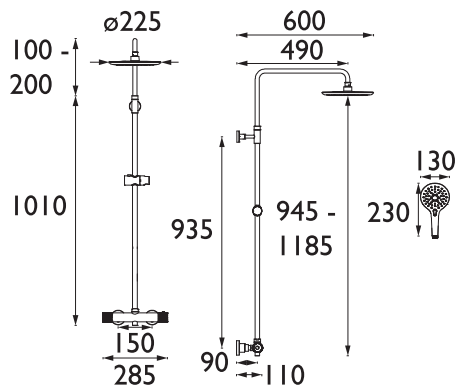

- Supplied with our wallmount 12 fixing kit with isolation for first fix and easy bar maintenance and replacement
- Telescopic riser rail so you can adjust the height to suit your space

CODE	TYPE	Min. Press.	PRICE
CR SHXDIVFF C	Exposed Valve with Rigid Riser and Diverter	0.5 bar	£436.00