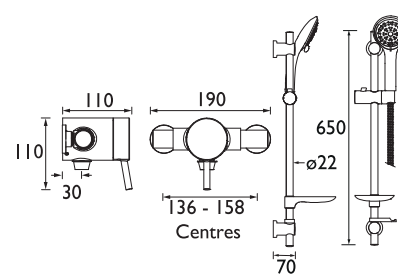

CODE	TYPE	Min. Press.	PRICE
PM2 SQSHXDIV C	Shower Valve with Rigid Riser and Diverter	1.0 bar	£667.00
PM2 SQSHXAR C	Shower Valve with adjustable Riser Kit	0.1 bar	£519.00

ALL DIMENSIONS SHOWN IN MM. RETAIL PRICES INC. VAT