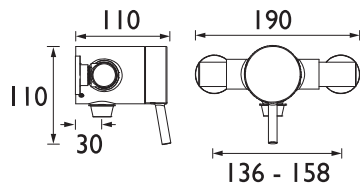

CODE	TYPE	Min. Press.	PRICE
PM2 SQSHXVO C	Exposed Bottom Outlet Valve	0.2 bar	£488.00
PM2 SQSHXTVO C	Exposed Top Outlet Valve	0.1 bar	£488.00
PM2 SQSHCVO C	Recessed Shower Valve	0.2 bar	£584.00

TELEPHONE ORDERS: 0330 026 6271 WEBSITE ORDERS: WWW.BRISTAN.COM