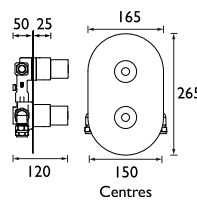

CODE	TYPE	Min. Press.	PRICE
AR3 SHCVO C	Single Outlet Shower Valve	0.2 bar	£350.00
AR3 SHCDIV C	Two Outlet Diverter Valve	0.2 bar	£413.00
AR3 SHCMT C	Single Outlet Shower Valve with Kit	0.2 bar	£398.00