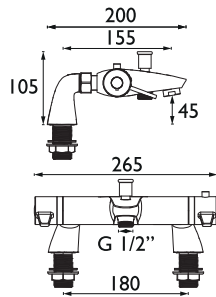

DESIGN UTILITY
Bathroom Taps & Showers

DESIGN UTILITY

Thermostatic Bath Shower Mixer

- Can be wall mounted using WMNT10 C
- Spout projection 143mm