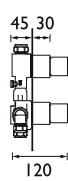

CODE	TYPE	Min. Press.	PRICE
AR3 SHCVO C	Single Outlet Shower Valve	0.2 bar	£350.00
AR3 SHCDIV C	Two Outlet Diverter Valve	0.2 bar	£413.00
AR3 SHCMT C	Single Outlet Shower Valve with Kit	0.2 bar	£398.00