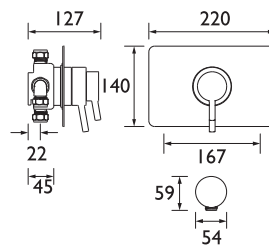

CODE	TYPE	Min. Press.	PRICE
PM2 CSHXVO C	Exposed Bottom Outlet Valve	0,2 bar	£597.00
PM2 CSHXTVO C	Exposed Top Outlet Valve	0,1 bar	£684.00
PM2 CSHCVO C	Recessed Shower Valve	0,2 bar	£682.00