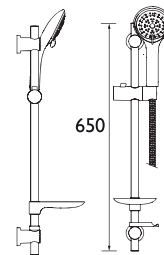

CODE	TYPE	Min. Press.	PRICE
AR3 SHCVO C	Single Outlet Shower Valve	0.2 bar	£350.00
AR3 SHCDIV C	Two Outlet Diverter Valve	0.2 bar	£413.00
AR3 SHCMT C	Single Outlet Shower Valve with Kit	0.2 bar	£398.00