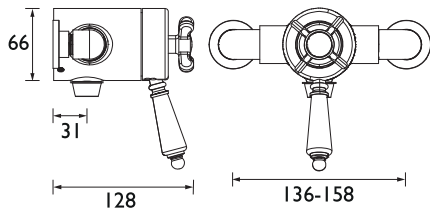

1901

Thermostatic Dual Control Shower Valves

- Supplied with 2 x 8L/min flow regulators

Exposed Bottom Outlet

Exposed Top Outlet

Recessed Inc Wall Outlet

CODE	TYPE	Min. Press.	PRICE
N2 CSHXVO C	Exposed Bottom Outlet Valve	0.2 bar	£495.00
N2 CSHXTVO C	Exposed Top Outlet Valve	0.2 bar	£521.00
N2 CSHCVO C	Recessed Valve	0.2 bar	£580.00