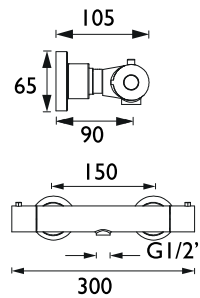

CODE	TYPE	Min. Press.	PRICE
FZ SHXMMCTFF C	Bar Shower with Kit and multi function Handset	0.2 bar	£169.00
FZ SHXVOCTFF C	Bar Shower Valve Only	0.2 bar	£150.00