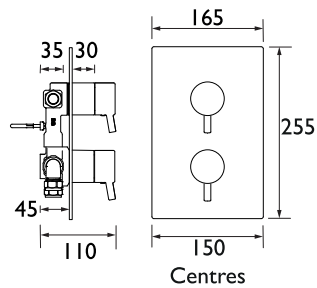

CODE	TYPE	Min. Press.	PRICE
PM2 SHCVO C	Single Outlet	0.2 bar	£397.00
PM2 SHCDIV C	Two Outlet Diverter	0.2 bar	£439.00
PM2 SHC3STP C	Twin Stopcocks	0.2 bar	£494.00
PM2 SHC3DIV C	Two Outlet Diverter and Single Stopcock	0.2 bar	£496.00

CUSTOMER SERVICE: 0330 026 6273 FREEFAX ORDERS: 0330 107 0069