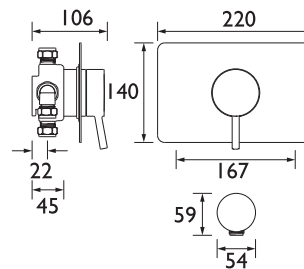

CODE	TYPE	Min. Press.	PRICE
PM2 SQSHXVO C	Exposed Bottom Outlet Valve	0.2 bar	£488.00
PM2 SQSHXTVO C	Exposed Top Outlet Valve	0.1 bar	£488.00
PM2 SQSHCVO C	Recessed Shower Valve	0.2 bar	£584.00

TELEPHONE ORDERS: 0330 026 6271 WEBSITE ORDERS: WWW.BRISTAN.COM