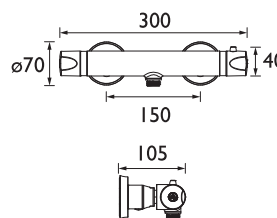

CODE	TYPE	Min. Press.	PRICE
AR2 SHXMTFF C	Bar Shower with Kit and multi function Handset	0.2 bar	£300.00
AR2 SHXVOFF C	Bar Shower Valve Only	0.2 bar	£237.00

ALL DIMENSIONS SHOWN IN MM. RETAIL PRICES INC. VAT