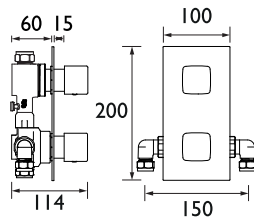

CODE	TYPE	Min. Press.	PRICE
COB SHCVO C	Single Outlet	0.2 bar	£370.00
COB SHCDIV C	Two Outlet Diverter	0.2 bar	£419.00
COB SHC3STP C	Twin Stopcocks	0.2 bar	£459.00