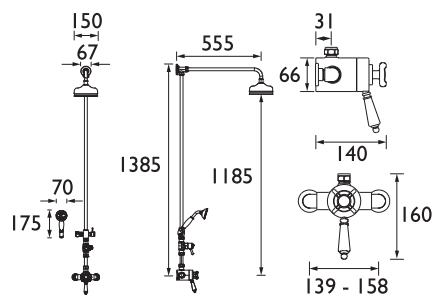

CODE	TYPE	Min. Press.	PRICE
N2 SQSHXDIV C	Single Control Valve with Rigid Riser and Diverter	0.2 bar	£780.00
N2 CSHXDIV C	Dual Control Valve with Rigid Riser and Diverter	0.2 bar	£827.00

CUSTOMER SERVICE: 0330 026 6273 FREEFAX ORDERS: 0330 107 0069