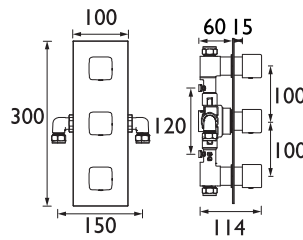

CODE	TYPE	Min. Press.	PRICE
COB SHCVO C	Single Outlet	0.2 bar	£370.00
COB SHCDIV C	Two Outlet Diverter	0.2 bar	£419.00
COB SHC3STP C	Twin Stopcocks	0.2 bar	£459.00