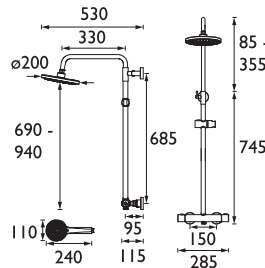

BUZZ SHXDIVCTFF BLK

CODE	TYPE	Min. Press.	PRICE
BUZZ SHXDIVCTFF C	Exposed Valve with Rigid Riser and Diverter	1.0 bar	£313.00
BUZZ SHXDIVCTFF BLK	Exposed Valve with Rigid Riser and Diverter	1.0 bar	£359.00 Black