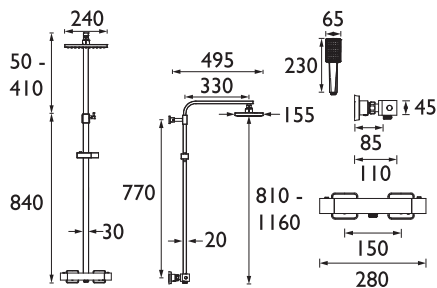

CODE	TYPE	Min. Press.	PRICE
NAP SHXDIVSMFF C	Bar Valve with Rigid Riser and Diverter	0.5 bar	£289.00

ALL DIMENSIONS SHOWN IN MM. RETAIL PRICES INC. VAT