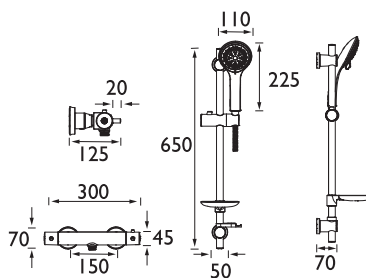

PRISM®

Thermostatic Safe Touch Bar Shower with Kit

- Supplied with our wallmount 12 fixing kit with isolation for first fix and easy bar maintenance and replacement
- Easy to use Lever Handles

CODE	TYPE	Min. Press.	PRICE
PM SHXMMCTFF C	Safe Touch Bar Valve with adjustable Riser Kit	0.2 bar	£417.00

CUSTOMER SERVICE: 0330 026 6273 FREEFAX ORDERS: 0330 107 0069