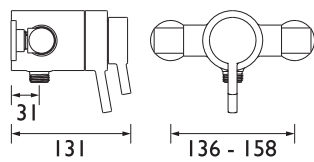

CODE	TYPE	Min. Press.	PRICE
PM2 CSHXVO C	Exposed Bottom Outlet Valve	0,2 bar	£597.00
PM2 CSHXTVO C	Exposed Top Outlet Valve	0,1 bar	£684.00
PM2 CSHCVO C	Recessed Shower Valve	0,2 bar	£682.00