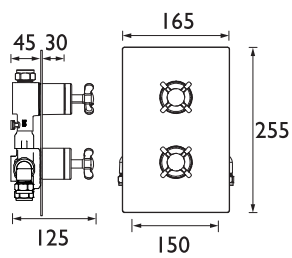

Twin Stopcocks