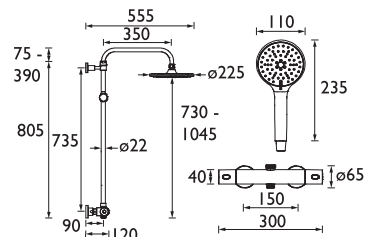

BUZZ SHXDIVCTFF C