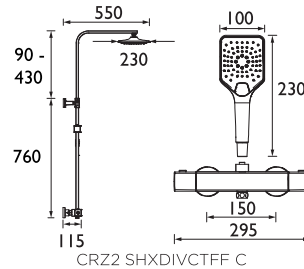

- Supplied with our wallmount 12 fixing kit with isolation for first fix and easy bar maintenance and replacement
- Telescopic riser rail so you can adjust the height to suit your space

CRZ2 SHXDIVCTFF C