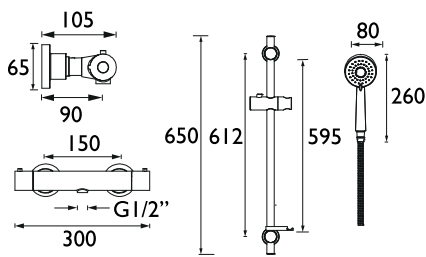

Valve with Multi Function Handset Kit