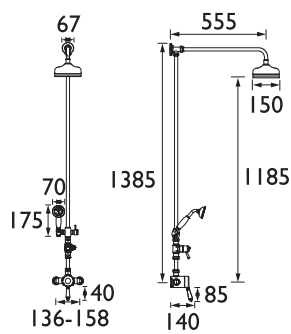

CODE	TYPE	Min. Press.	PRICE
N2 SQSHXDIV C	Single Control Valve with Rigid Riser and Diverter	0.2 bar	£780.00
N2 CSHXDIV C	Dual Control Valve with Rigid Riser and Diverter	0.2 bar	£827.00

CUSTOMER SERVICE: 0330 026 6273 FREEFAX ORDERS: 0330 107 0069