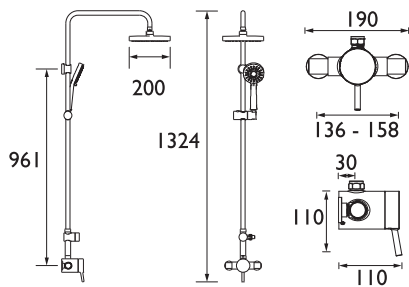

CODE	TYPE	Min. Press.	PRICE
PM2 SQSHXDIV C	Shower Valve with Rigid Riser and Diverter	1.0 bar	£667.00
PM2 SQSHXAR C	Shower Valve with adjustable Riser Kit	0.1 bar	£519.00

ALL DIMENSIONS SHOWN IN MM. RETAIL PRICES INC. VAT