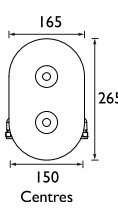

CODE	TYPE	Min. Press.	PRICE
AR3 SHCVO C	Single Outlet Shower Valve	0.2 bar	£350.00
AR3 SHCDIV C	Two Outlet Diverter Valve	0.2 bar	£413.00
AR3 SHCMT C	Single Outlet Shower Valve with Kit	0.2 bar	£398.00