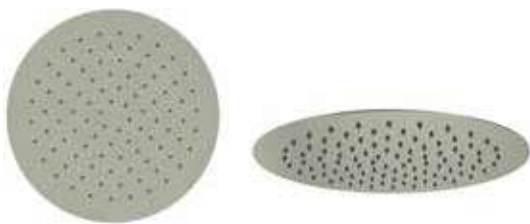

SVKIT23 Chrome **£155.00**
SVKIT24 Black **£170.00**

Recite shower kit
Includes square riser rail, shower hose and square shower handset
Minimum pressure 1.0bar

SVKIT25 Brushed brass **£155.00**

Faber shower kit
Includes riser rail, shower hose and microphone shower handset
Minimum pressure 1.0bar

SVKIT38 Chrome **£190.00**
SVKIT40 Brushed nickel **£230.00**
SVKIT41 Brushed bronze **£230.00**

Walcot shower kit
Includes riser rail, shower hose and shower handset
Minimum pressure 1.0bar

SVKIT43 Brushed brass **£250.00**
SVKIT44 Brushed nickel **£250.00**

Make it unique

OVERHEAD SHOWERS

Square 300mm ceiling flush mounted stainless steel overhead shower
300(w) x 300mm(d)
Minimum pressure 1.0bar

SVHEAD33	£363.00
----------	---------

Round 300mm ceiling flush mounted stainless steel overhead shower
300mm(dia)
Minimum pressure 1.0bar

SVHEAD34	Chrome	£326.00
SVHEAD93	Brushed bronze	£350.00
SVHEAD92	Brushed nickel	£350.00

Use an 80mm arm for a sleek, flush ceiling-mounted look, or choose a 340mm arm to bring the shower head closer for a more immersive experience.