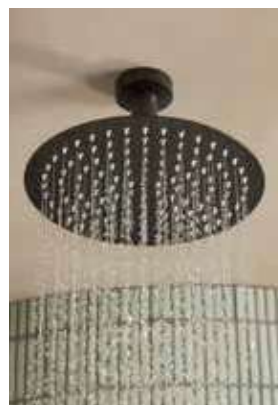

SVKIT38 Chrome **£190.00**
SVKIT40 Brushed nickel **£230.00**
SVKIT41 Brushed bronze **£230.00**

Walcot shower kit
Includes riser rail, shower hose and shower handset
Minimum pressure 1.0bar

SVKIT43 Brushed brass **£250.00**
SVKIT44 Brushed nickel **£250.00**

Make it unique

OVERHEAD SHOWERS

Square 300mm ceiling flush mounted stainless steel overhead shower
300(w) x 300mm(d)
Minimum pressure 1.0bar

SVHEAD33	£363.00
----------	---------

Round 300mm ceiling flush mounted stainless steel overhead shower
300mm(dia)
Minimum pressure 1.0bar

SVHEAD34	Chrome	£326.00
SVHEAD93	Brushed bronze	£350.00
SVHEAD92	Brushed nickel	£350.00

Use an 80mm arm for a sleek, flush ceiling-mounted look, or choose a 340mm arm to bring the shower head closer for a more immersive experience.