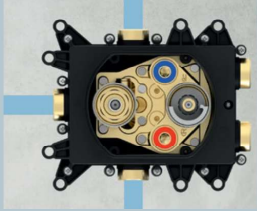

CROSSBOX

Strong Heart. Amazing Shower

Ultimate Flexibility

One valve. Three outlets. Endless possibilities. Total control and versatility from a single, smart solution.

Installation Benefits

Fits anywhere. Works everywhere. Installs easily in wall cavities from just 45mm deep.