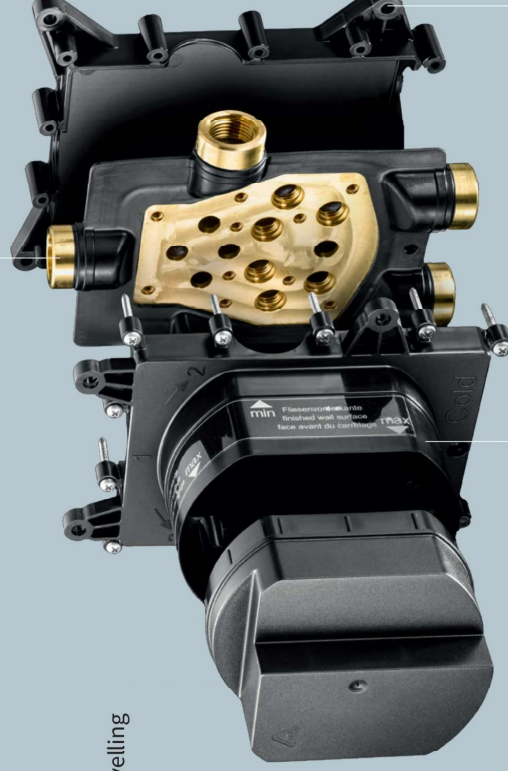

Crossbox Technology

1, 2 or 3 outlets

Easy levelling

Front and rear mounting options

Protective casing for install

MODULE

Powered by Crossbox technology

Seamless Alignment