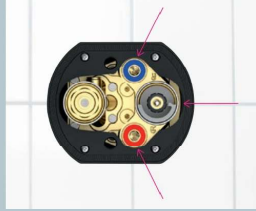

CROSSBOX

Strong Heart. Amazing Shower

Ultimate Flexibility

One valve. Three outlets. Endless possibilities. Total control and versatility from a single, smart solution.

Installation Benefits

Fits anywhere. Works everywhere. Installs easily in wall cavities from just 45mm deep.