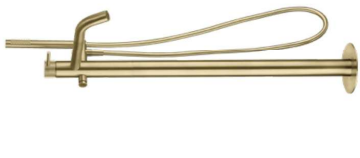

Bath Shower Mixer
H: 905mm P: 300mm
Min 3 bar

● TS416FST	£1899
● TS416FSF	£1899
● TS416FS	£1399

Single mode
8mm head thickness
Min 1 bar
KWA Approved Product

● TS200ST	£259
● TS200SF	£259
● TS200S	£239

Single mode
8mm head thickness
Min 1 bar
KWA Approved Product

● TS300ST	£329
● TS300SF	£329
● TS300S	£299

● TS689ST	£119
● TS689SF	£119
● TS689S	£105

● TS684ST	£155
● TS684SF	£155
● TS684S	£129

Superior to 304, 316 stainless steel offers advanced strength, durability and corrosion resistance. Created with lead-free material, precision manufacturing and strict quality controls to give our 30NE6 taps a smooth water channel that prevents bacteria build-up.

COMPLETE THE LOOK
Matching accessories for this range can be found on page 92.

MODULE

All MODULE shower valves are thermostatically controlled for 100% safety. Trim sets include: flow control, thermostat, minimalist backplate and handles.

Must be installed with a concealed valve

● TSMODDVLBFT	£695
● TSMODDVLBF	£695
● TSMODDVLBS	£595

Concealed Module Valves
Thermostatic, Min 1 bar
KWA Approved Product

2 Outlet	MOD1500R	£650
3 Outlet	MOD2500R	£750

Must be installed with a concealed valve

● TSMOD1601TRIMT	£949
● TSMOD1601TRIMF	£949
● TSMOD1601TRIMS	£775

Concealed Module Valves
Thermostatic, Min 1 bar
KWA Approved Product

2 Outlet	MOD1701R	£750
3 Outlet	MOD3701R	£850

Must be installed with a concealed valve

● TSMOD1701TRIMT	£1245
● TSMOD1701TRIMF	£1245
● TSMOD1701TRIMS	£1095

Concealed Module Valves
Thermostatic, Min 1 bar
KWA Approved Product

2 Outlet	MOD1701R	£750
3 Outlet	MOD3701R	£850

Must be installed with a concealed valve

● TSMOD4040TRIMT	£1445
● TSMOD4040TRIMF	£1445
● TSMOD4040TRIMS	£1245

Concealed Module Valves
Thermostatic, Min 1 bar
KWA Approved Product

2 Outlet	MOD4400R	£950

All CROSSBOX shower valves are thermostatically controlled for 100% safety. Trim sets include: flow control, thermostat, backplate and handles.

CX0SSBOX	£150

Must be installed with a Crossbox Universal Box
Min 1 bar

● TSCB1000LBPST	£799
● TSCB1000LBP5F	£799
● TSCB1000LBP5S	£699

Must be installed with a Crossbox Universal Box
Min 1 bar

● TSCB1500LBPST	£899
● TSCB1500LBP5F	£899
● TSCB1500LBP5S	£799

● TSCB2500LBPST	£999
● TSCB2500LBP5F	£999
● TSCB2500LBP5S	£899

*Subject to online registration.