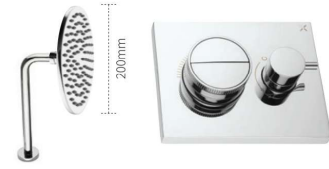

CROSSBOX **PUSH**

Powered by Crossbox technology

- **C** PUSHSET1C200 £1337 **£1949**
- **M/B** PUSHSET1M200 £1537 **£1999**
- **BB** PUSHSET1F200 £1537 **£1099**
- **BN** PUSHSET1L200 £1537 **£1099**
- **S** PUSHSET1T200 £1663 **£1149**

- **C** PUSHSET2C200 £1397 **£1949**
- **M/B** PUSHSET2M200 £1637 **£1999**
- **BB** PUSHSET2F200 £1637 **£1099**
- **BN** PUSHSET2L200 £1637 **£1099**
- **S** PUSHSET2T200 £1763 **£1149**

- **C** PUSHSET3C £1142 **£999**
- **M/B** PUSHSET3M £1422 **£1049**
- **BB** PUSHSET3F £1572 **£1149**
- **BN** PUSHSET3L £1422 **£1149**
- **S** PUSHSET3T £1658 **£1199**

- **C** PUSHSET4C £1222 **£999**
- **M/B** PUSHSET4M £1522 **£1049**
- **BB** PUSHSET4F £1672 **£1149**
- **BN** PUSHSET4L £1522 **£1149**
- **S** PUSHSET4T £1758 **£1199**

- **C** PUSHSET5C £1422 **£1049**
- **M/B** PUSHSET5M £1552 **£1099**
- **BB** PUSHSET5F £1552 **£1199**
- **BN** PUSHSET5L £1552 **£1199**
- **S** PUSHSET5T £1748 **£1249**

Change to a ceiling mounted shower arm
By adding **CL** to the end of the code