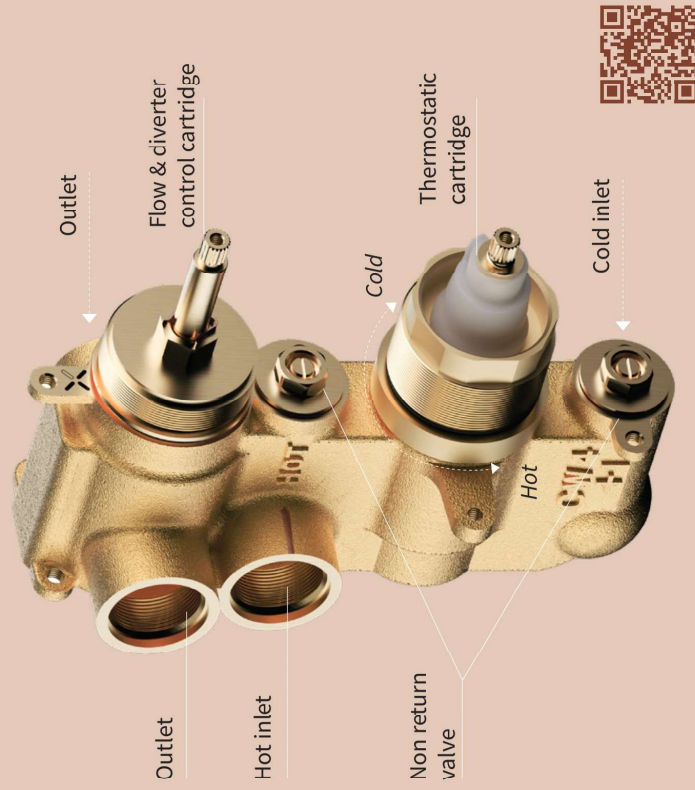

DESIGN

Engineered to Last. Proven to Perform.

Perfectly Balanced

Always the right water temperature, no matter what else is running.

Built to Last

Cast from premium solid brass. Tighter manufacturing tolerances for better performance.

Safety Assured

Certified to UK safety standards. Protecting you and your family from sudden temperature changes.

Smooth, Effortless Control

Precision-engineered. Giving you complete control over your water flow.

Installation Benefits

Adjustable installation depth. Ensuring a perfect fit and clean finish in every bathroom.

Consumer Peace of Mind

Front access for servicing. Ensures the product can last: the lifetime without having to disrupt your decor.