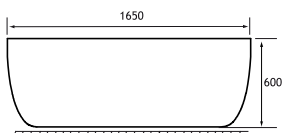

1650 x 790

1650 x 790 x 600mm

270 Litres

DESCRIPTION	CODE	£ EX VAT	£ INC VAT
1650 x 790 Grafton D-Shape Freestanding Bath	33.0054	1323.00	1587.60

About: Model comes with bath waste & overflow.

600 DEPTH

HEAD REST

FREESTANDING