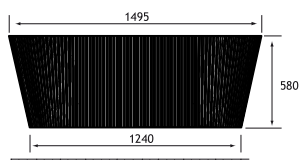

FREESTANDING Sandford

1500 x 740

1500 x 740 x 580mm

255 Litres

DESCRIPTION	CODE	£ EX VAT	£ INC VAT
1500 x 740 Sandford - Freestanding Bath	33.0049	986.00	1183.20

580 DEPTH HEAD REST FREESTANDING