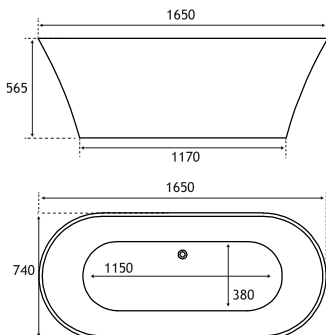

1650 x 740

1650 x 740 x 565mm

205 Litres

DESCRIPTION	CODE	£ EX VAT	£ INC VAT
1650 x 740 Charlton Freestanding Bath - Gloss White	33.0007	999.00	1198.80
1650 x 740 Charlton Freestanding Bath - Gloss Grey & White	33.0008	1017.00	1220.40
1650 x 740 Charlton Freestanding Bath - Matt White	33.0059	999.00	1198.80

About: Model comes with bath waste & overflow.

565 DEPTH

HEAD REST

FREESTANDING