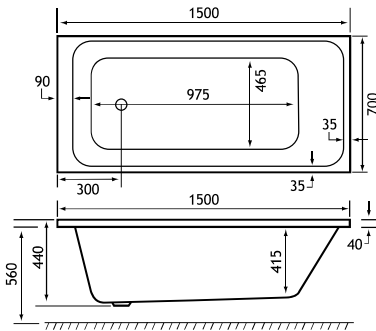

SINGLE ENDED Malin

1500 x 700 SE

1500 x 700 x 440mm

212 Litres

DESCRIPTION	CODE	£ EX VAT	£ INC VAT
1500 x 700 Malin - 5mm	42.0065	323.00	387.60
1500 x 700 Malin - Beauforté	42.1065	584.00	700.80
PANELS			
1500 x 560 Front Panel	42.5017	120.00	144.00
700 x 560 End Panel	42.5024	73.00	87.60
1500 x 560 Front Panel - Beauforté	42.6017	202.00	242.40
700 x 560 End Panel - Beauforté	42.6024	120.00	144.00
1500 Adjustable Front Panel - Beauforté	42.6034	291.00	349.20
1810 x 810 L Shape Flat Panel - Beauforté	42.6035	386.00	463.20

SHOWER

HEAD REST

440 DEPTH

ULTRA STRONG