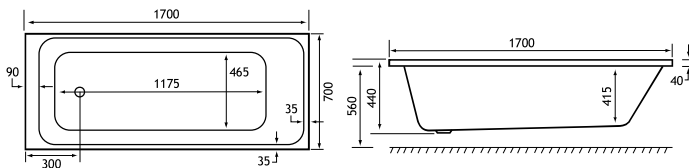

1700 x 700 SE

1700 x 700 x 440mm

238 Litres

DESCRIPTION	CODE	£ EX VAT	£ INC VAT
1700 x 700 (440) Malin SE Matt White - 5mm	42.0508	481.00	577.20
PANELS			
Beaufort 1700 (560H) Matt White Front Panel	42.5102	147.00	176.40
Beaufort 700 (560H) Matt White End Panel	42.5113	88.00	105.60