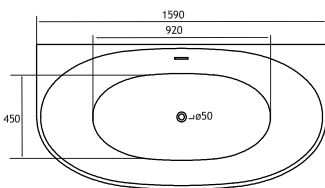

Due in July 2025

Gloss White  
Colour No.1

**1500 x 750**

NEW

1500 x 750 x 580mm

204 Litres

DESCRIPTION	CODE	£ EX VAT	£ INC VAT
1500 x 750 Harlton D-Shape Freestanding Bath - Gloss White	33.0061	1035.00	1242.00