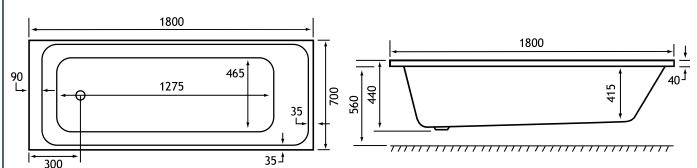

1800 x 700 SE

1800 x 700 x 440mm

267 Litres

DESCRIPTION	CODE	£ EX VAT	£ INC VAT
1800 x 700 (440) Malin SE Matt White - 5mm	42.0507	653.00	783.60
PANELS			
Beaufort 1800 (560H) Matt White Front Panel Front Panel	42.5101	165.00	198.00
Beaufort 700 (560H) Matt White End Panel	42.5113	88.00	105.60