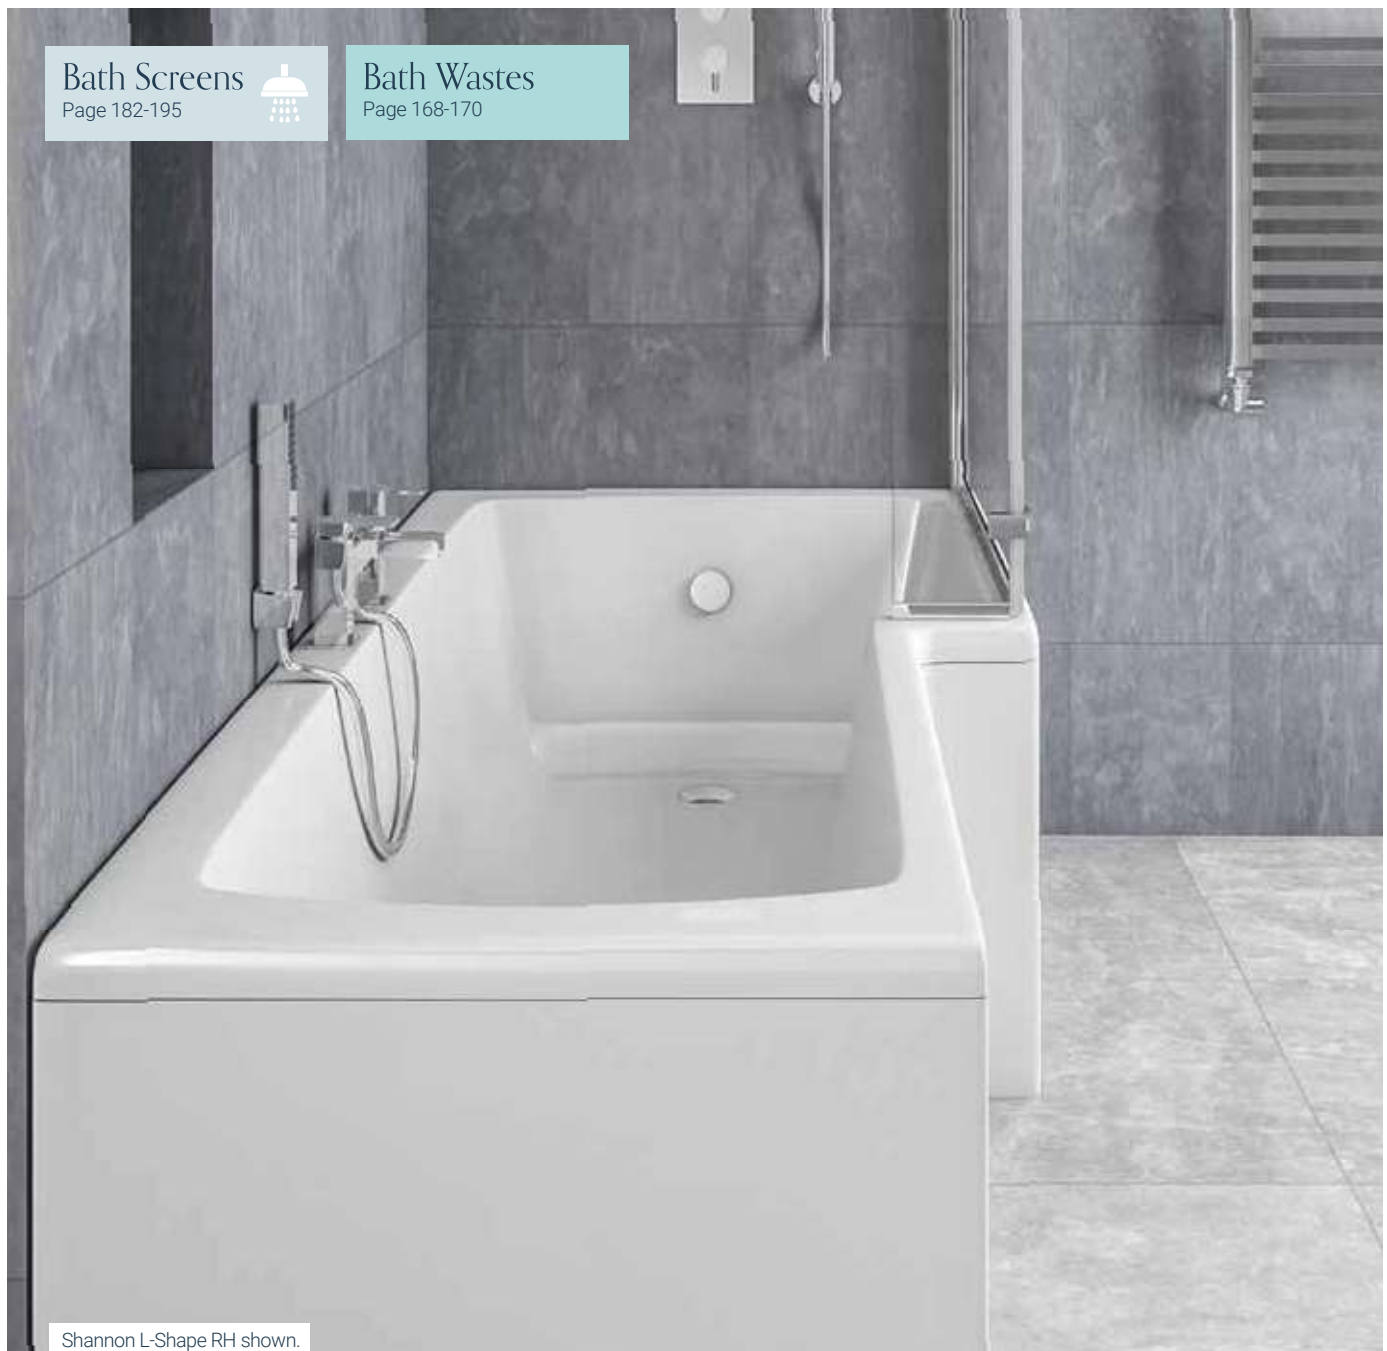

PRODUCT FEATURES

- 8 models
- Each available in:
  4mm Acrylic & Ultra Strong Beauforté
- Supplied without pre-drilled tap holes or waste fittings
- 400mm depth on all Shannon SE models
- Wider space at one end for showering

Bath Screens
Page 182-195

Bath Wastes
Page 168-170

Shannon L-Shape RH shown.