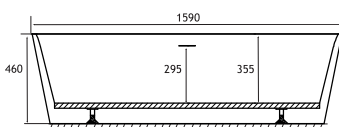

Due in July 2025

Gloss White  
Colour No.1

**1590 x 740**

1590 x 740 x 460mm

224 Litres

DESCRIPTION	CODE	£ EX VAT	£ INC VAT
1590 x 740 Putney Reduced Depth Bath - Gloss White	33.0063	816.00	979.20

**About:** Model comes with bath waste & overflow.