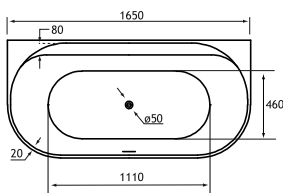

1650 x 790

1650 x 790 x 600mm

270 Litres

DESCRIPTION	CODE	£ EX VAT	£ INC VAT
1650 x 790 Grafton D-Shape Freestanding Bath	33.0054	1323.00	1587.60

About: Model comes with bath waste & overflow.

600 DEPTH

HEAD REST

FREESTANDING