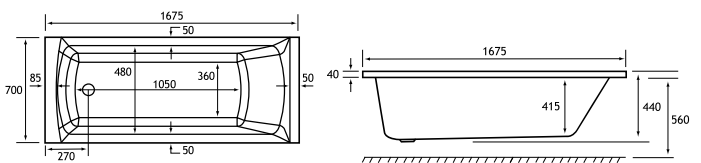

1675 x 700 [5'6"] SE

1675 x 700 x 440

234 Litres

DESCRIPTION	CODE	£ EX VAT	£ INC VAT
1675 x 700 Rockall Matt White - 5mm	42.0509	444.00	532.80
PANELS			
Beaufort 1675 (560H) Matt White Front Panel Front Panel	42.5103	147.00	176.40
Beaufort 700 (560H) Matt White End Panel	42.5113	88.00	105.60