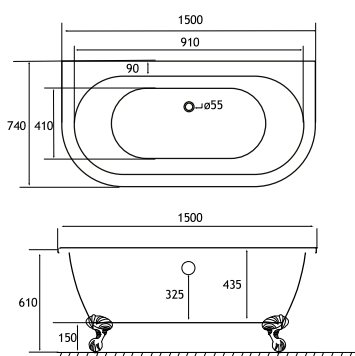

1500 x 740 FS

1500 x 740 x 610mm

154 Litres

DESCRIPTION	CODE	£ EX VAT	£ INC VAT
1500 x 740 Mortlake Freestanding Bath - Gloss White	33.0015	600.00	720.00
1500 x 740 Mortlake Freestanding Bath - Matt Grey & White	33.0014	627.00	752.40

For all the accessory options and choices, please refer to page 149

435 DEPTH HEAD REST FREESTANDING