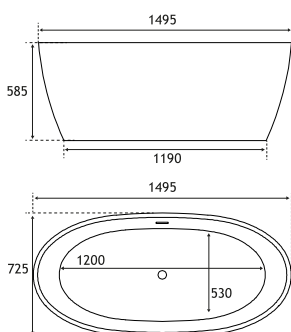

1495 x 725

1495 x 725 x 585mm

243 Litres

DESCRIPTION	CODE	£ EX VAT	£ INC VAT
1495 x 725 Wandsworth Freestanding Bath - Gloss White	33.0003	973.00	1167.60
1495 x 725 Wandsworth Freestanding Bath - Gloss Grey & White	33.0004	992.00	1190.40
1495 x 725 Wandsworth Freestanding Bath - Matt White	33.0058	937.00	1124.40

About: Model comes with bath waste & overflow.

585 DEPTH

HEAD REST

FREESTANDING