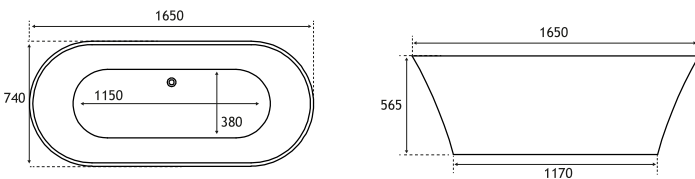

1650 x 740

1650 x 740 x 565mm 205 Litres

DESCRIPTION	CODE	£ EX VAT	£ INC VAT
1650 x 740 Charlton Freestanding Bath - Matt White	33.0059	999.00	1198.80

About: Model comes with White bath waste & overflow.

- 565 DEPTH
- FREESTANDING
- HEAD REST
- ULTRA STRONG