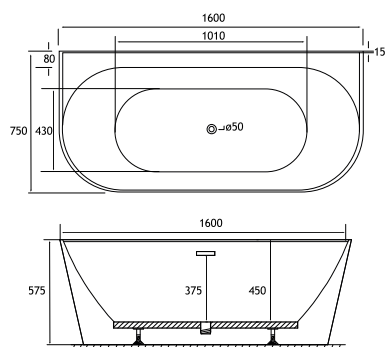

1600 x 750

1600 x 750 x 575mm

230 Litres

DESCRIPTION	CODE	£ EX VAT	£ INC VAT
1600 x 750 Brockland Freestanding Bath - Gloss White	33.0026	968.00	1161.60
1600 x 750 Brockland Freestanding Bath - Matt White	33.0057	1108.00	1329.60

About: Model comes with bath waste & overflow.

450 DEPTH HEAD REST FREESTANDING