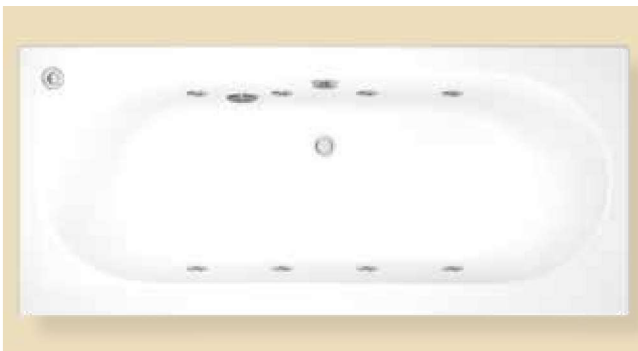

Level One		6 Jet		
DESCRIPTION	FITTINGS COLOUR	CODE	£ EX VAT	£ INC VAT
6 Jet Whirlpool System*	Chrome	42.4001	1074.00	1288.80
NEW! 6 Jet Whirlpool System*	Matt White	42.4101	1306.00	1567.20
NEW! 6 Jet Whirlpool System*	Matt Black	42.4102	1306.00	1567.20
NEW! 6 Jet Whirlpool System*	Brushed Brass	42.4103	1306.00	1567.20

*Not compatible with Freestanding Baths
*It is not recommended to use Fitzroy, Malin SE, DE, or D-Shape if you plan to install a shower.

Summary:	Jet type & location:	Switch type:	Fittings:
- 6 jet system	- 3 midi jets down each side	- Pneumatic switch	- Engineered legset