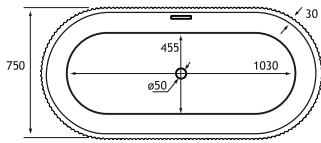

FREESTANDING Isleworth

1500 x 750

1500 x 750 x 580mm

225 Litres

DESCRIPTION	CODE	£ EX VAT	£ INC VAT
1500 x 750 Isleworth - Freestanding Bath	33.0047	1195.00	1434.00

580 DEPTH HEAD REST FREESTANDING