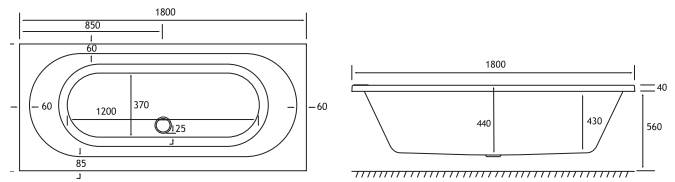

1800 x 800 DE

1800 x 800 x 440mm

254 Litres

DESCRIPTION	CODE	£ EX VAT	£ INC VAT
1800 x 800 DE Straight Edge Matt White - 5mm	42.0506	670.00	804.00
PANELS			
Beaufort 1800 (560H) Matt White Front Panel	42.5101	165.00	198.00
Beaufort 800 (560H) Matt White End Panel	42.5111	88.00	105.60

- 440 DEPTH
- HEAD REST
- ULTRA STRONG