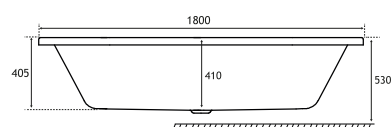

1800 x 800

1800 x 800 x 410mm

231 Litres

DESCRIPTION	CODE	£ EX VAT	£ INC VAT
1800 x 800 Humber - 4mm	42.0161	1044.00	1252.80

About: Model comes complete with removeable side panel. Waste & overflow not included.

410 DEPTH
HEAD REST
FREESTANDING