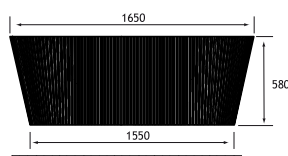

1650 x 745

1650 x 745 x 580mm

237 Litres

DESCRIPTION	CODE	£ EX VAT	£ INC VAT
1650 x 745 Caversham D-shape Freestanding Bath	33.0053	1202.00	1442.40

About: Model comes with bath waste & overflow.

580 DEPTH

HEAD REST

FREESTANDING