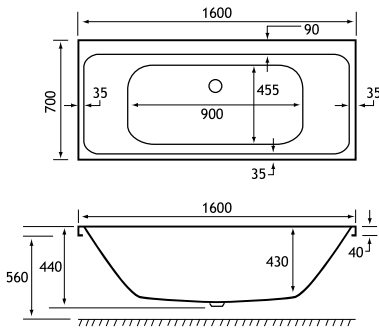

DOUBLE ENDED Malin

1600 x 700 DE

1600 x 700 x 440mm

210 Litres

DESCRIPTION	CODE	£ EX VAT	£ INC VAT
1600 x 700 Malin - 5mm	42.0075	339.00	406.80
1600 x 700 Malin - Beauforté	42.1075	606.00	727.20
PANELS			
1600 x 560 Front Panel	42.5016	120.00	144.00
700 x 560 End Panel	42.5024	73.00	87.60
1600 x 560 Front Panel - Beauforté	42.6016	202.00	242.40
700 x 560 End Panel - Beauforté	42.6024	120.00	144.00
1810 x 810 L Shape Flat Panel - Beauforté	42.6035	386.00	463.20
1600 Adjustable Front Panel - Beauforté	42.6036	291.00	349.20

HEAD REST

440 DEPTH

ULTRA STRONG