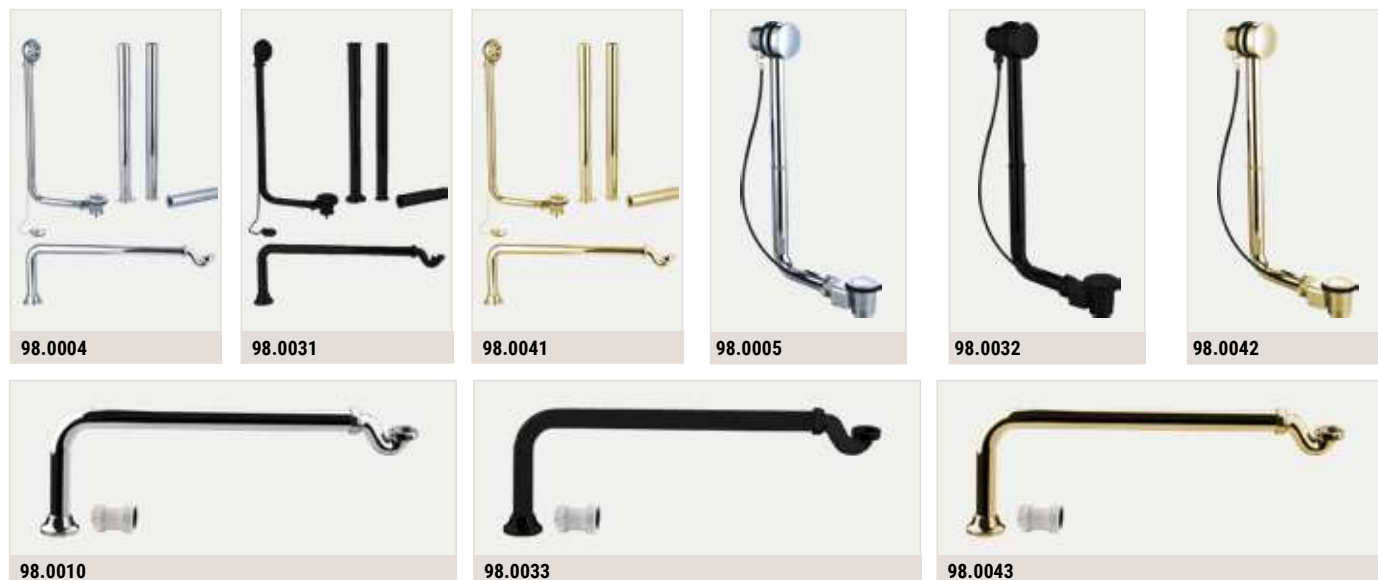

Freestanding Bath Wastes

DESCRIPTION	CODE	£ EX VAT	£ INC VAT
Roll Top Bath Waste Pack - Chrome	98.0004	266.00	319.20
Roll Top Bath Waste Pack - Matt Black	98.0031	267.00	320.40
Roll Top Bath Waste Pack - Brushed Brass	98.0041	291.00	349.20
Exposed Bath Pop Up Waste - Chrome	98.0005	137.00	164.40
Exposed Bath Pop Up Waste - Matt Black	98.0032	137.00	164.40
Exposed Bath Pop Up Waste - Brushed Brass	98.0042	151.00	181.20
Shallow Seal Trap - Chrome -	98.0010	91.00	109.20
Shallow Seal Trap - Matt Black -	98.0033	104.00	124.80
Shallow Seal Trap - Brushed Brass -	98.0043	115.00	138.00
Stand pipes for concealing water supply pipes - Chrome -	98.0020	116.00	139.20
Stand pipes for concealing water supply pipes - Matt Black -	98.0035	138.00	165.60
Stand pipes for concealing water supply pipes - Brushed Brass -	98.0045	151.00	181.20
Adjustable Stand pipes for concealing water supply	98.0013	102.00	122.40
Adjustable Stand pipes for concealing water supply - Matt Black -	98.0034	112.00	134.40
Adjustable Stand pipes for concealing water supply - Brushed Brass -	98.0044	121.00	145.20