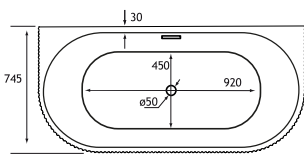

FREESTANDING Caversham

PRODUCT FEATURES

- 2 models
- 1 colour: Gloss White
- Double skinned 4mm acrylic
- Supplied with white waste fittings & slimline slotted overflow
- 580mm depth on all Caversham Freestanding baths
- 5 year warranty

1500 x 745

1500 x 745 x 580mm

209 Litres

DESCRIPTION	CODE	£ EX VAT	£ INC VAT
1500 x 745 Caversham D-shape Freestanding Bath	33.0046	1182.00	1418.40

About: Model comes with bath waste & overflow.

580 DEPTH

HEAD REST

FREESTANDING