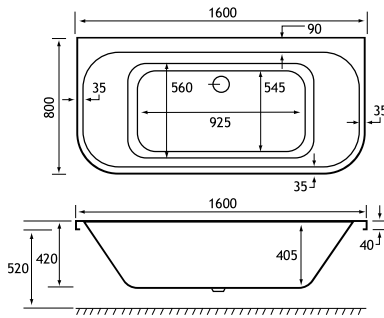

D-SHAPE BACK TO WALL Malin

1600 x 800 BTW