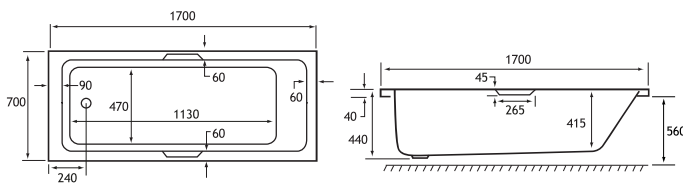

1700 x 700 SE - TG

1700 x 700 x 440mm

230 Litres

DESCRIPTION	CODE	£ EX VAT	£ INC VAT
1700 x 700 TG Portland Matt White - 5mm	42.0505	451.00	541.20
PANELS			
Beaufort 1700 (560H) Matt White Front Panel	42.5102	147.00	176.40
Beaufort 700 (560H) Matt White End Panel	42.5113	88.00	105.60

- SHOWER
- GRIPS
- 440 DEPTH
- HEAD REST
- ULTRA STRONG