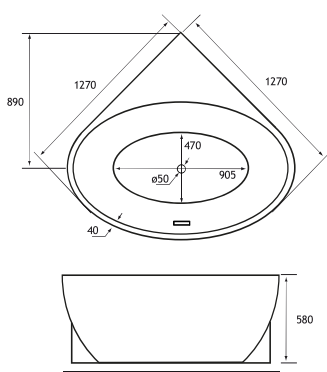

PRODUCT FEATURES

- 1 model
- 1 colour: Gloss White
- Double skinned 4mm acrylic
- Supplied with white waste fittings & slimline slotted overflow
- 580mm depth
- 5 year warranty
- Tap holes not drilled
- Taps can be deck mounted in the centre of the back ledge