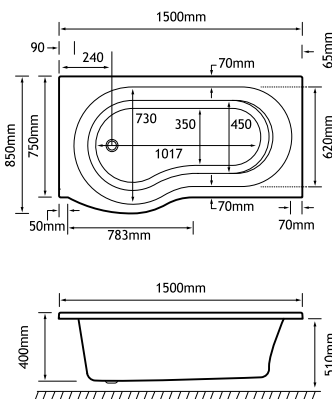

1500 x 850/750 x 400mm

179 Litres

DESCRIPTION	CODE	£ EX VAT	£ INC VAT
1500 x 850 P-Shape LH - 4mm	42.0107	413.00	495.60
1500 x 850 P-Shape LH - Beauforté	42.1107	727.00	872.40
PANELS			
1500 x 510 P-Shape Front Panel	42.5042	120.00	144.00
1500 x 510 P-Shape Front Panel - Beauforté	42.6042	361.00	433.20
P-Shape Universal End Panel	42.5043	68.00	81.60
P-Shape Universal End Panel - Beauforté	42.6043	130.00	156.00

SHOWER

HEAD REST

400 DEPTH

ULTRA STRONG

Bath Screens Page 182 - 195