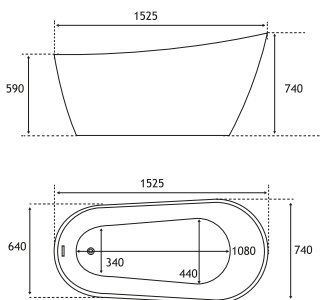

FREESTANDING Wickham

PRODUCT FEATURES

- 2 models
- Gloss White
- Double skinned 4mm acrylic
- Supplied with white waste fittings & slimline slotted overflow
- 590mm depth on all Wickham Freestanding baths
- 5 year warranty

1525 x 640

1525 x 640 x 740mm

202 Litres

DESCRIPTION	CODE	£ EX VAT	£ INC VAT
1525 x 640 Wickham Freestanding Bath - Gloss White	33.0011	1038.00	1245.60

About: Model comes with bath waste & overflow.

590 DEPTH

HEAD REST

FREESTANDING