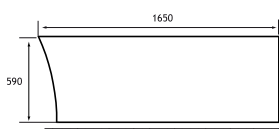

### 1650 x 750 - LH

1650 x 750 x 590mm

235 Litres

DESCRIPTION	CODE	£ EX VAT	£ INC VAT
1650 x 750 Radcot - LH - Freestanding Bath	33.0055	1259.00	1510.80

**About:** Model comes with bath waste & overflow.

590 DEPTH HEAD REST FREESTANDING