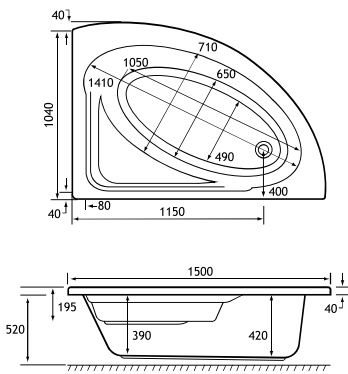

OFFSET CORNER Lundy

1500 x 1040 LH

1500 x 1040 x 420mm

216 Litres

DESCRIPTION	CODE	£ EX VAT	£ INC VAT
1500 x 1040 Lundy Offset Corner LH - 5mm	42.0221	560.00	672.00
1500 x 1040 Lundy Offset Corner LH - Beauforté	42.1221	908.00	1089.60
PANELS			
Lundy Offset Corner Bath Panel - 5mm	42.5081	130.00	156.00
Lundy Offset Corner Bath Panel - Beauforté	42.6081	361.00	433.20
SCREENS			
Volente 1000 4 Fold Screen	58.700	189.00	226.80
Volente 1250 5 Fold Screen	58.701	235.00	282.00