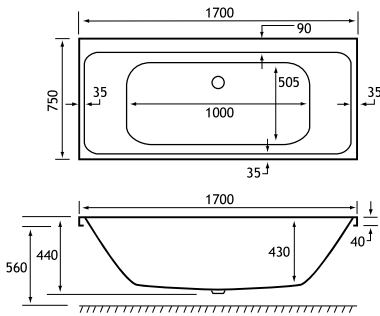

Malin DOUBLE ENDED

1700 x 750 DE

1700 x 750 x 440mm

248 Litres