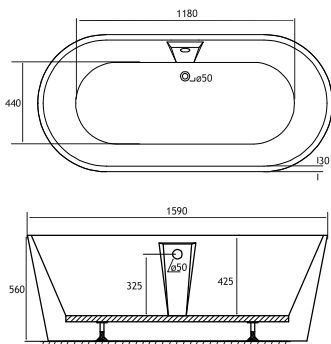

Due in August 2025

**1590 x 750**

NEW

1590 x 750 x 560mm

235 Litres

DESCRIPTION	CODE	£ EX VAT	£ INC VAT
1590 x 750 Bromley Freestanding Bath - Gloss White	33.0062	1122.00	1346.40

**About:** White waste and overflow included with bath.