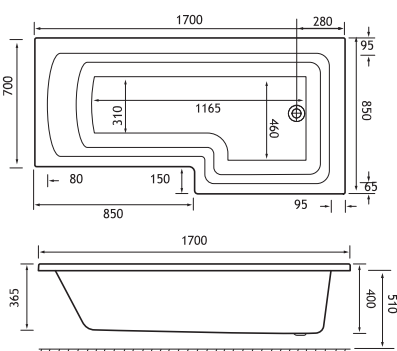

1700 x 850 RH

1700 x 850/700 x 400mm

221 Litres

DESCRIPTION	CODE	£ EX VAT	£ INC VAT
1700 x 850 L-Shape RH - 4mm	42.0102	413.00	495.60
1700 x 850 L-Shape RH - Beauforté	42.1102	727.00	872.40

PANELS

1700 x 510 L-Shape Front Panel	42.5031	120.00	144.00
1700 x 510 L-Shape Front Panel - Beauforté	42.6044	368.00	441.60
L-Shape Universal End Panel	42.5033	68.00	81.60
L-Shape Universal End Panel - Beauforté	42.6046	130.00	156.00

Bath Screens Page 182 - 195

SHOWER

HEAD REST

400 DEPTH

ULTRA STRONG