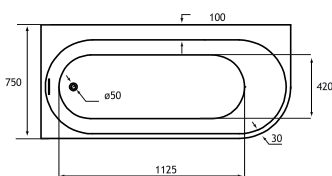

Radcot Left Hand (LH) shown.

1650 x 750 - LH

1650 x 750 x 590mm

235 Litres

DESCRIPTION	CODE	£ EX VAT	£ INC VAT
1650 x 750 Radcot - LH - Freestanding Bath	33.0055	1259.00	1510.80

About: Model comes with bath waste & overflow.

590 DEPTH HEAD REST FREESTANDING