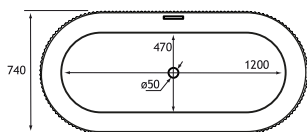

FREESTANDING Sandford

1500 x 740

1500 x 740 x 580mm

255 Litres

DESCRIPTION	CODE	£ EX VAT	£ INC VAT
1500 x 740 Sandford - Freestanding Bath	33.0049	986.00	1183.20

580 DEPTH HEAD REST FREESTANDING