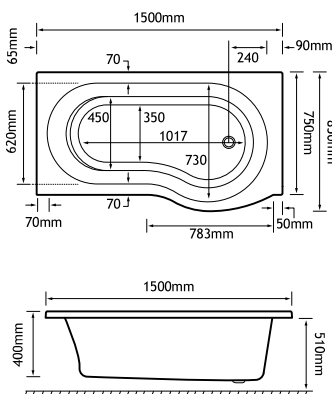

1500 x 850 RH

1500 x 850/750 x 400mm

179 Litres

DESCRIPTION	CODE	£ EX VAT	£ INC VAT
1500 x 850 P-Shape RH - 4mm	42.0108	413.00	495.60
1500 x 850 P-Shape RH - Beauforté	42.1108	727.00	872.40
PANELS			
1500 x 510 P-Shape Front Panel	42.5042	120.00	144.00
1500 x 510 P-Shape Front Panel - Beauforté	42.6042	361.00	433.20
P-Shape Universal End Panel	42.5043	68.00	81.60
P-Shape Universal End Panel - Beauforté	42.6043	130.00	156.00

SHOWER

HEAD REST

400 DEPTH

ULTRA STRONG

Bath Screens Page 182 - 195