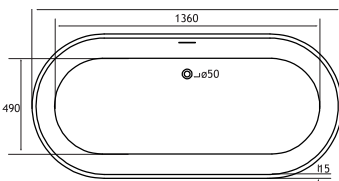

Due in July 2025

Gloss White  
Colour No.1

**1590 x 740**

1590 x 740 x 460mm

224 Litres

DESCRIPTION	CODE	£ EX VAT	£ INC VAT
1590 x 740 Putney Reduced Depth Bath - Gloss White	33.0063	816.00	979.20

**About:** Model comes with bath waste & overflow.