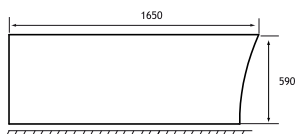

1650 x 750 - LH

1650 x 750 x 590mm

235 Litres

DESCRIPTION	CODE	£ EX VAT	£ INC VAT
1650 x 750 Radcot - LH - Freestanding Bath	33.0055	1259.00	1510.80

About: Model comes with bath waste & overflow.

590 DEPTH HEAD REST FREESTANDING