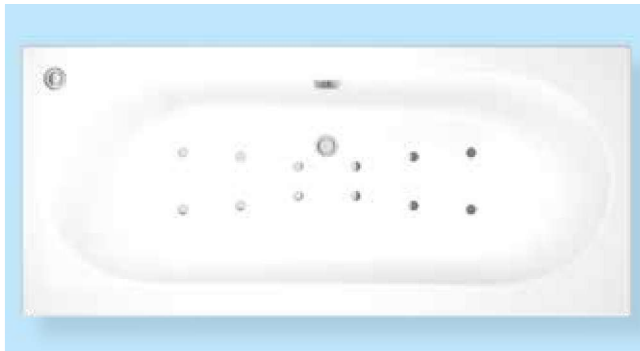

Warranty On All Systems

Bespoke Whirlpools

Airspa Systems

Air bubbles are released into the water producing a gentle, calming massaging fizz.

Level One

12 Jet

DESCRIPTION	FITTINGS COLOUR	CODE	£ EX VAT	£ INC VAT
12 Jet Airspa System*	Chrome	42.4004	1289.00	1546.80
NEW! 12 Jet Airspa System*	Matt White	42.4111	1570.00	1884.00
NEW! 12 Jet Airspa System*	Matt Black	42.4112	1570.00	1884.00
NEW! 12 Jet Airspa System*	Brushed Brass	42.4113	1570.00	1884.00

*Not compatible with Freestanding Baths.

Summary:
- 12 jet airspa system

Switch type:
- Pneumatic switch

Fittings:
- Engineered legset