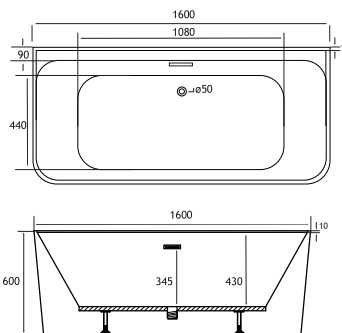

Due in July 2025

Gloss White  
Colour No.1

**1600 x 750**

1600 x 750 x 600mm

230 Litres

DESCRIPTION

CODE

£ EX VAT