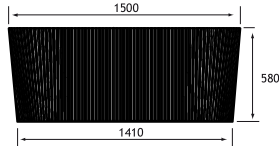

## 1650 x 750

1650 x 750 x 580mm

254 Litres

DESCRIPTION	CODE	£ EX VAT	£ INC VAT
1650 x 750 Isleworth - Freestanding Bath	33.0048	1234.00	1480.80

 580 DEPTH  HEAD REST  FREESTANDING

Freestanding Isleworth shown with Meriden Wall Mounted Bath Tap set 98.2045