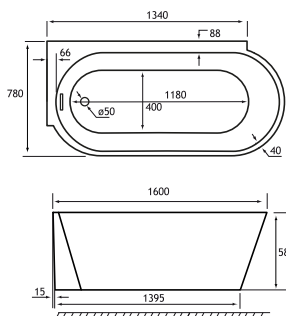

FREESTANDING Bray

1600 x 780 LH

1600 x 780 x 580mm

220 Litres

DESCRIPTION	CODE	£ EX VAT	£ INC VAT
1600 x 780 Bray - Freestanding Bath	33.0043	1217.00	1460.40

About: Model comes with bath waste & slimline overflow.

- 580 DEPTH
- HEAD REST
- FREESTANDING