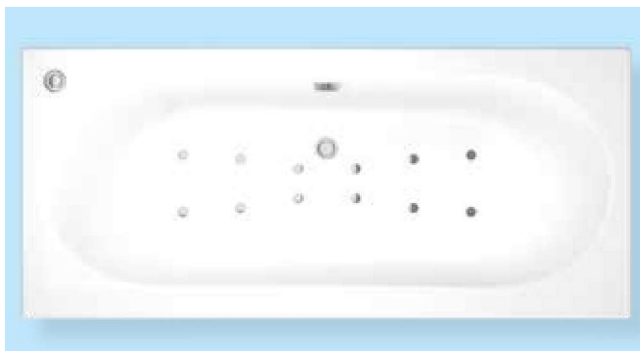

Level Two

12 Jet

DESCRIPTION	FITTINGS COLOUR	CODE	£ EX VAT	£ INC VAT
12 Jet Airspa System (Heated) *	Chrome	42.4005	1350.00	1620.00
NEW! 12 Jet Airspa System (Heated) *	Matt White	42.4114	1646.00	1975.20
NEW! 12 Jet Airspa System (Heated) *	Matt Black	42.4115	1646.00	1975.20
NEW! 12 Jet Airspa System (Heated) *	Brushed Brass	42.4116	1646.00	1975.20

*Not compatible with Freestanding Baths.

Summary:
- 12 jet airspa system **heated**

Switch type:
- Pneumatic switch

Fittings:
- Engineered legset

Combination Systems

Combination systems add the best of both systems without compromise. The systems can be used in unison or independently to aid wrapped relaxation and help invigorate the body.