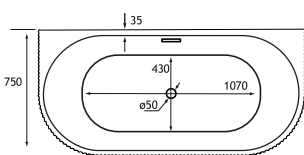

1650 x 745

1650 x 745 x 580mm

237 Litres

DESCRIPTION	CODE	£ EX VAT	£ INC VAT
1650 x 745 Caversham D-shape Freestanding Bath	33.0053	1202.00	1442.40

About: Model comes with bath waste & overflow.

580 DEPTH

HEAD REST

FREESTANDING