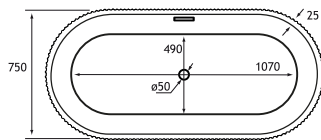

## 1650 x 750

1650 x 750 x 580mm

254 Litres

DESCRIPTION	CODE	£ EX VAT	£ INC VAT
1650 x 750 Isleworth - Freestanding Bath	33.0048	1234.00	1480.80

 580 DEPTH  HEAD REST  FREESTANDING

Freestanding Isleworth shown with Meriden Wall Mounted Bath Tap set 98.2045