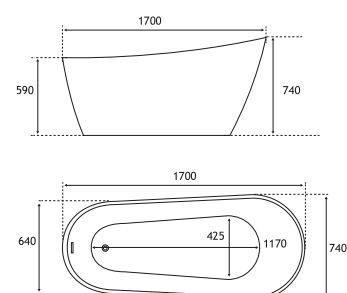

590 DEPTH

HEAD REST

FREESTANDING