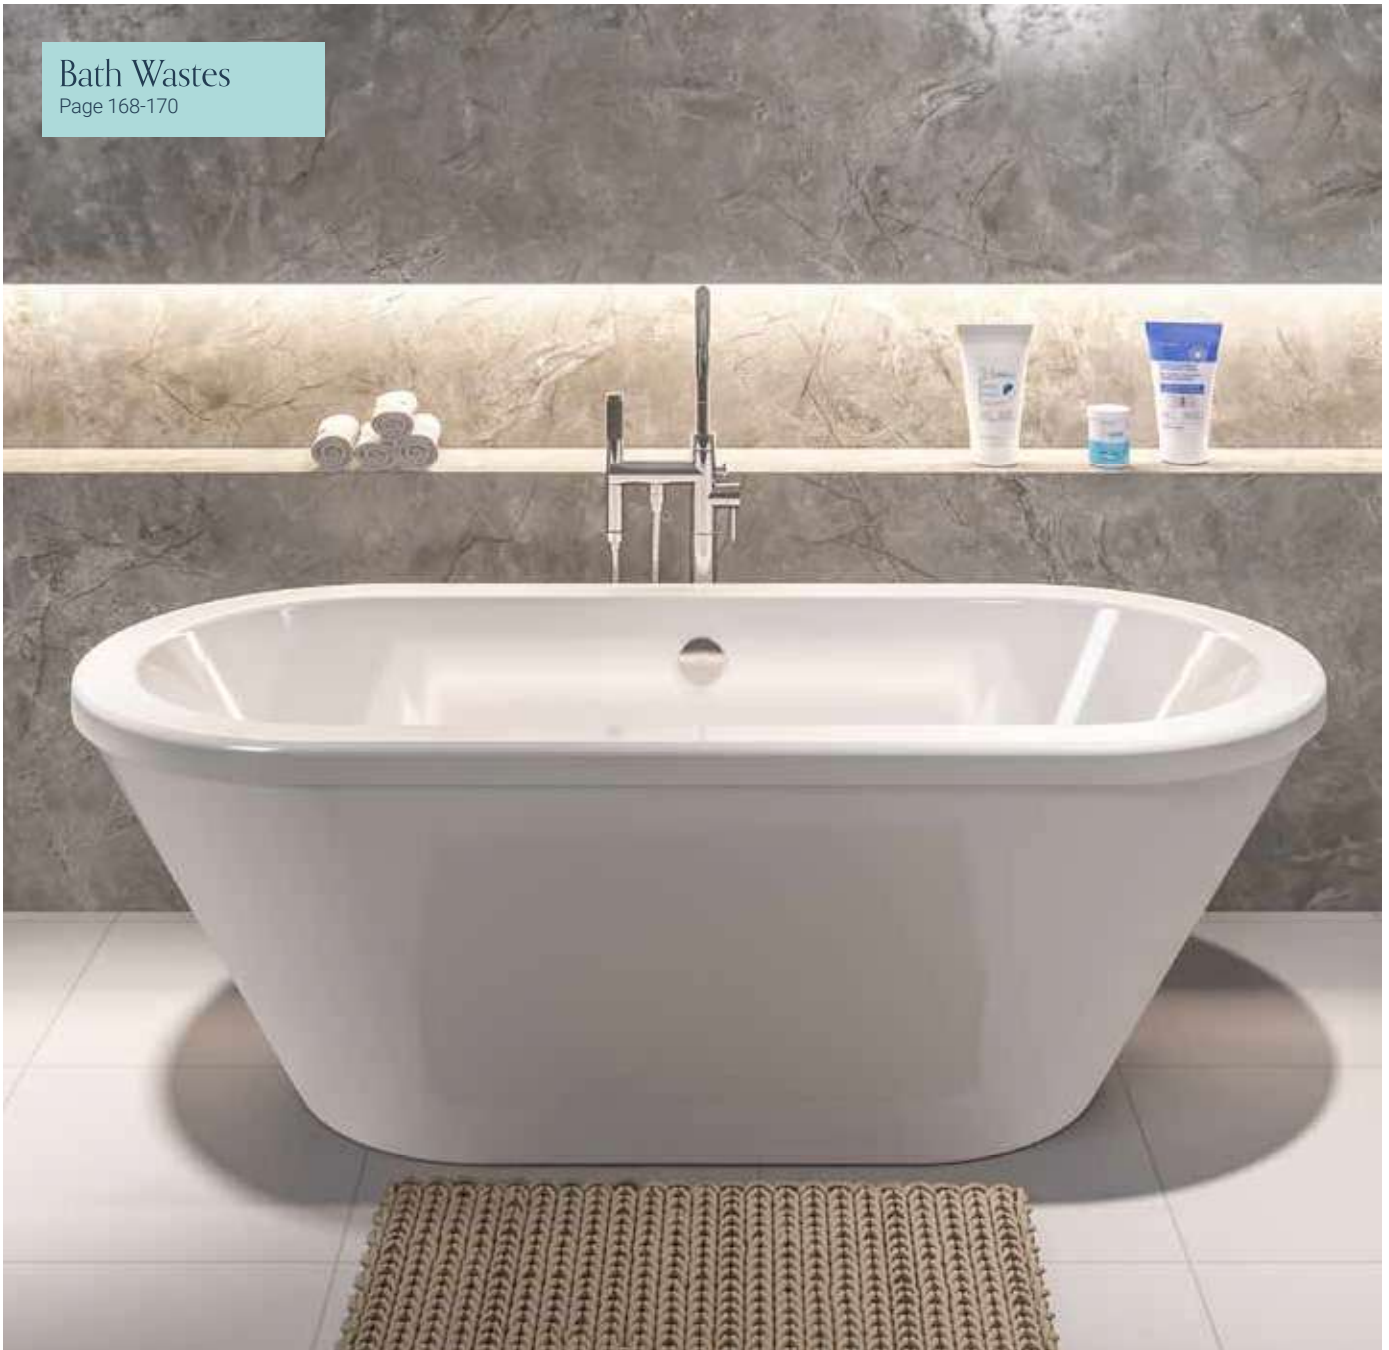

Bath Wastes

Page 168-170