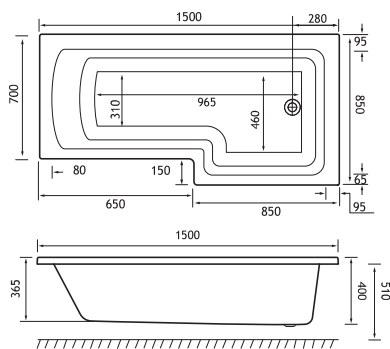

1500 x 850 RH

1500 x 850/700 x 400mm

194 Litres

DESCRIPTION	CODE	£ EX VAT	£ INC VAT
1500 x 850 L-Shape RH - 4mm	42.0104	413.00	495.60
1500 x 850 L-Shape RH - Beauforté	42.1104	727.00	872.40

PANELS

1500 x 510 L-Shape Front Panel	42.5032	120.00	144.00
1500 x 510 L-Shape Front Panel - Beauforté	42.6045	368.00	441.60
L-Shape Universal End Panel	42.5033	68.00	81.60
L-Shape Universal End Panel - Beauforté	42.6046	130.00	156.00

Bath Screens Page 182 - 195

SHOWER

HEAD REST

400 DEPTH

ULTRA STRONG