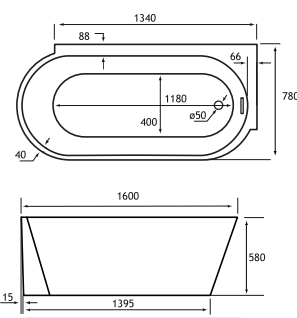

1600 x 780 RH

1600 x 780 x 580mm

220 Litres