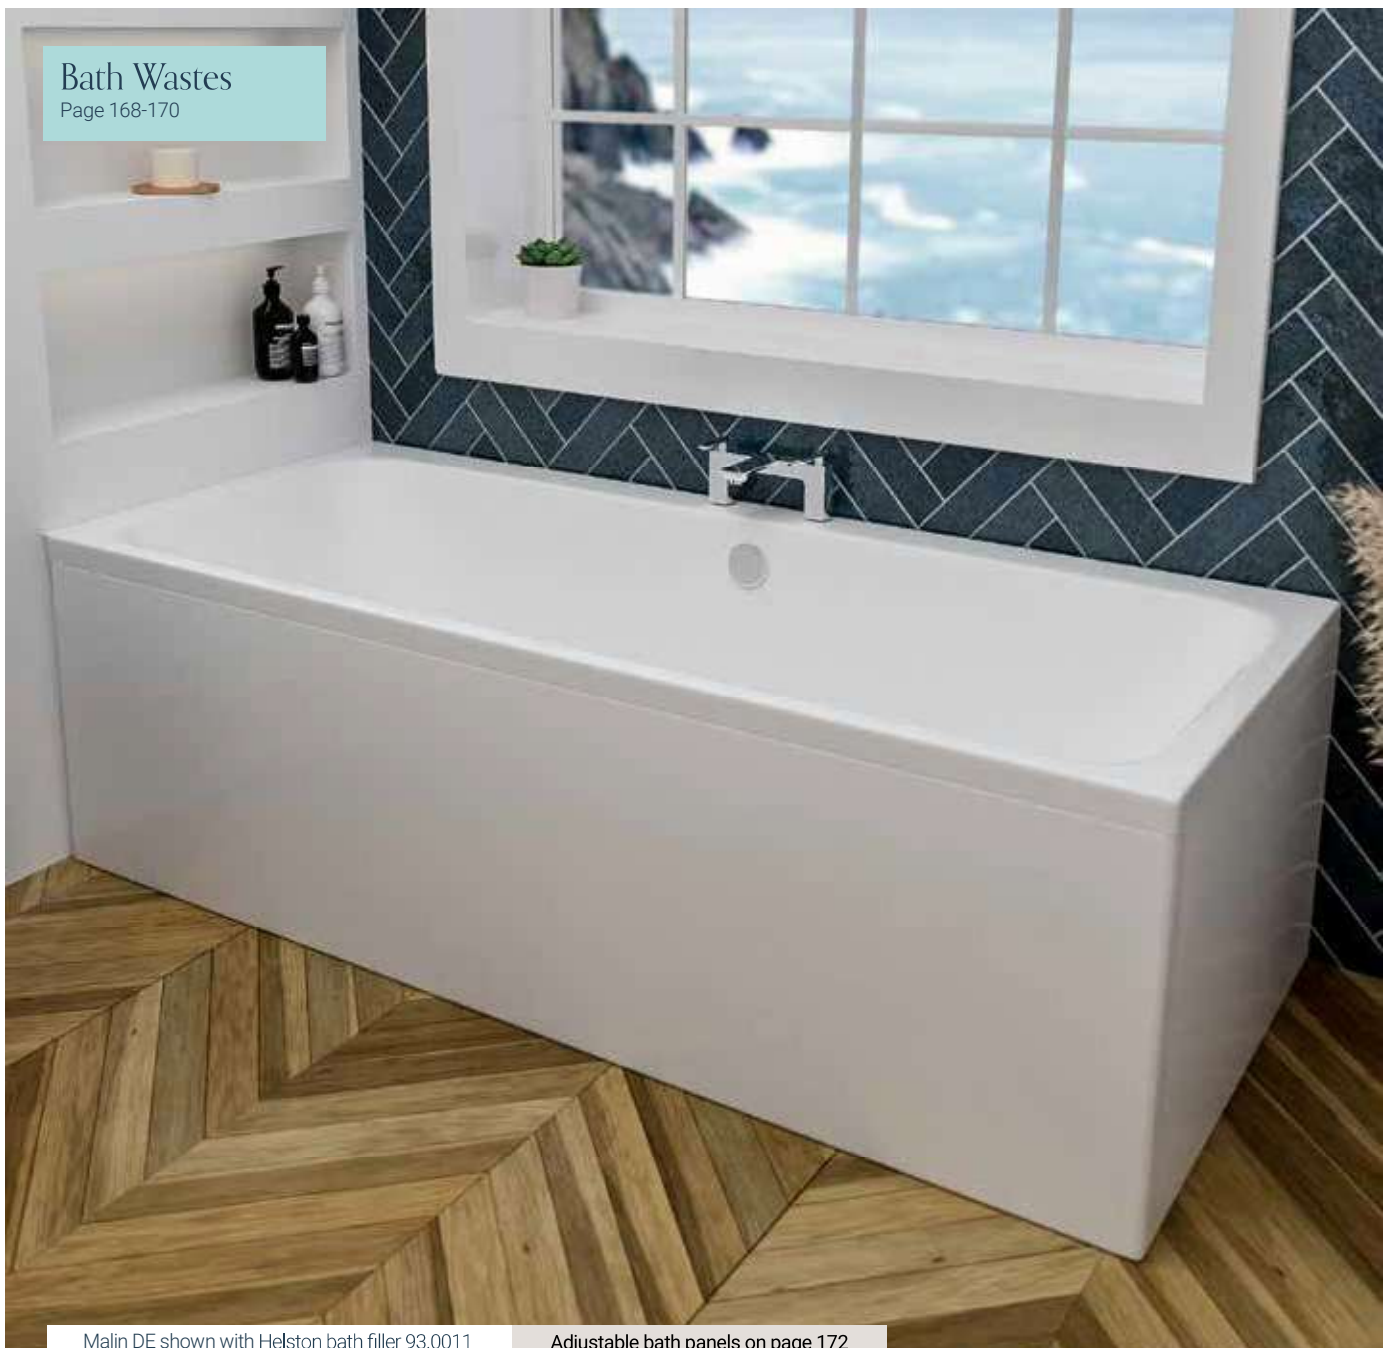

Malin DE shown with Helston bath filler 93.0011

Adjustable bath panels on page 172