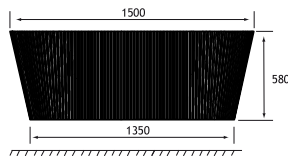

FREESTANDING Caversham

PRODUCT FEATURES

- 2 models
- 1 colour: Gloss White
- Double skinned 4mm acrylic
- Supplied with white waste fittings & slimline slotted overflow
- 580mm depth on all Caversham Freestanding baths
- 5 year warranty

1500 x 745

1500 x 745 x 580mm

209 Litres

DESCRIPTION	CODE	£ EX VAT	£ INC VAT
1500 x 745 Caversham D-shape Freestanding Bath	33.0046	1182.00	1418.40

About: Model comes with bath waste & overflow.

580 DEPTH

HEAD REST

FREESTANDING