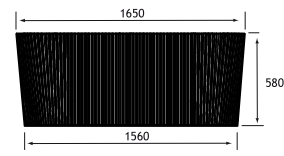

## 1650 x 750

1650 x 750 x 580mm

254 Litres

DESCRIPTION	CODE	£ EX VAT	£ INC VAT
1650 x 750 Isleworth - Freestanding Bath	33.0048	1234.00	1480.80

 580 DEPTH  HEAD REST  FREESTANDING

Freestanding Isleworth shown with Meriden Wall Mounted Bath Tap set 98.2045