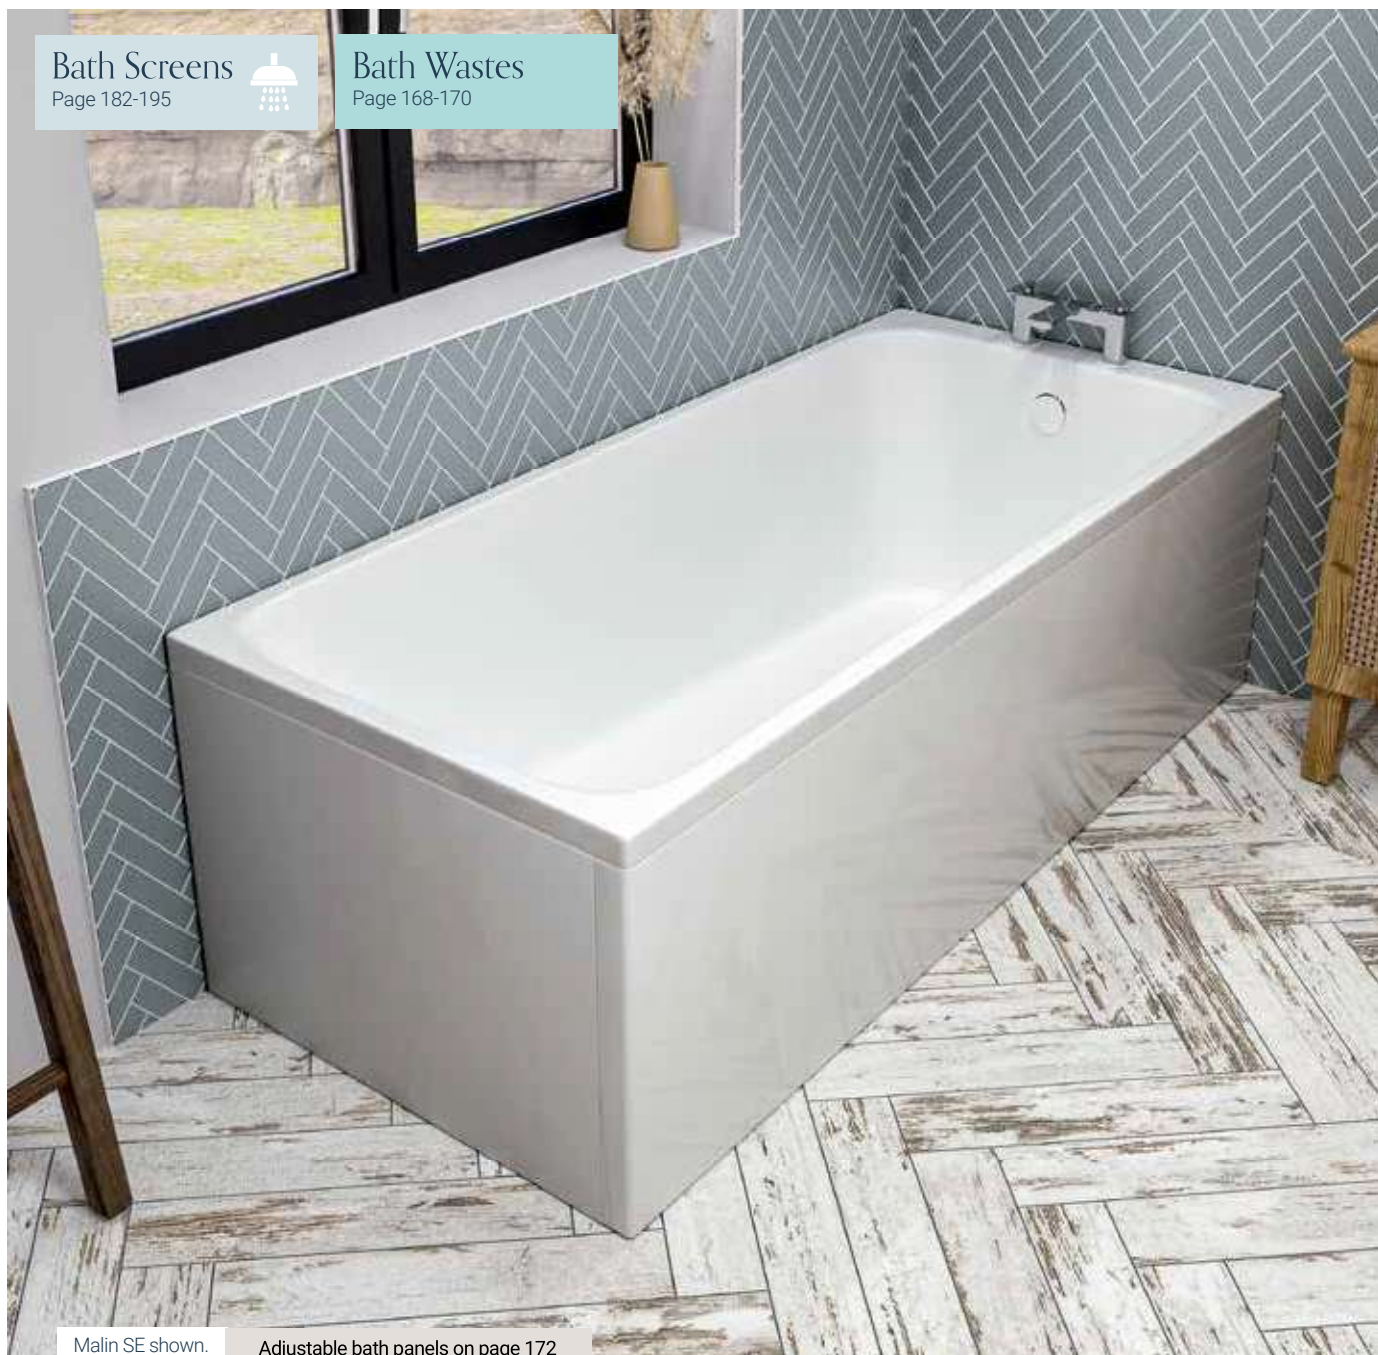

Bath Screens
Page 182-195

Bath Wastes
Page 168-170

Malin SE shown.

Adjustable bath panels on page 172