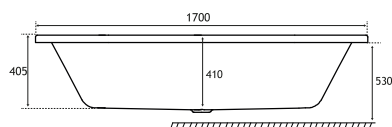

FREESTANDING Humber

1700 x 755

1700 x 755 x 410mm

195 Litres

DESCRIPTION	CODE	£ EX VAT	£ INC VAT
1700 x 755 Humber - 4mm	42.0162	1003.00	1203.60

About: Model comes complete with removeable side panel. Waste & overflow not included.

410 DEPTH
HEAD REST
FREESTANDING