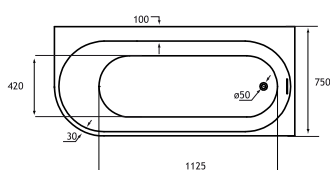

### 1650 x 750 - LH

1650 x 750 x 590mm

235 Litres

DESCRIPTION	CODE	£ EX VAT	£ INC VAT
1650 x 750 Radcot - LH - Freestanding Bath	33.0055	1259.00	1510.80

**About:** Model comes with bath waste & overflow.

590 DEPTH HEAD REST FREESTANDING