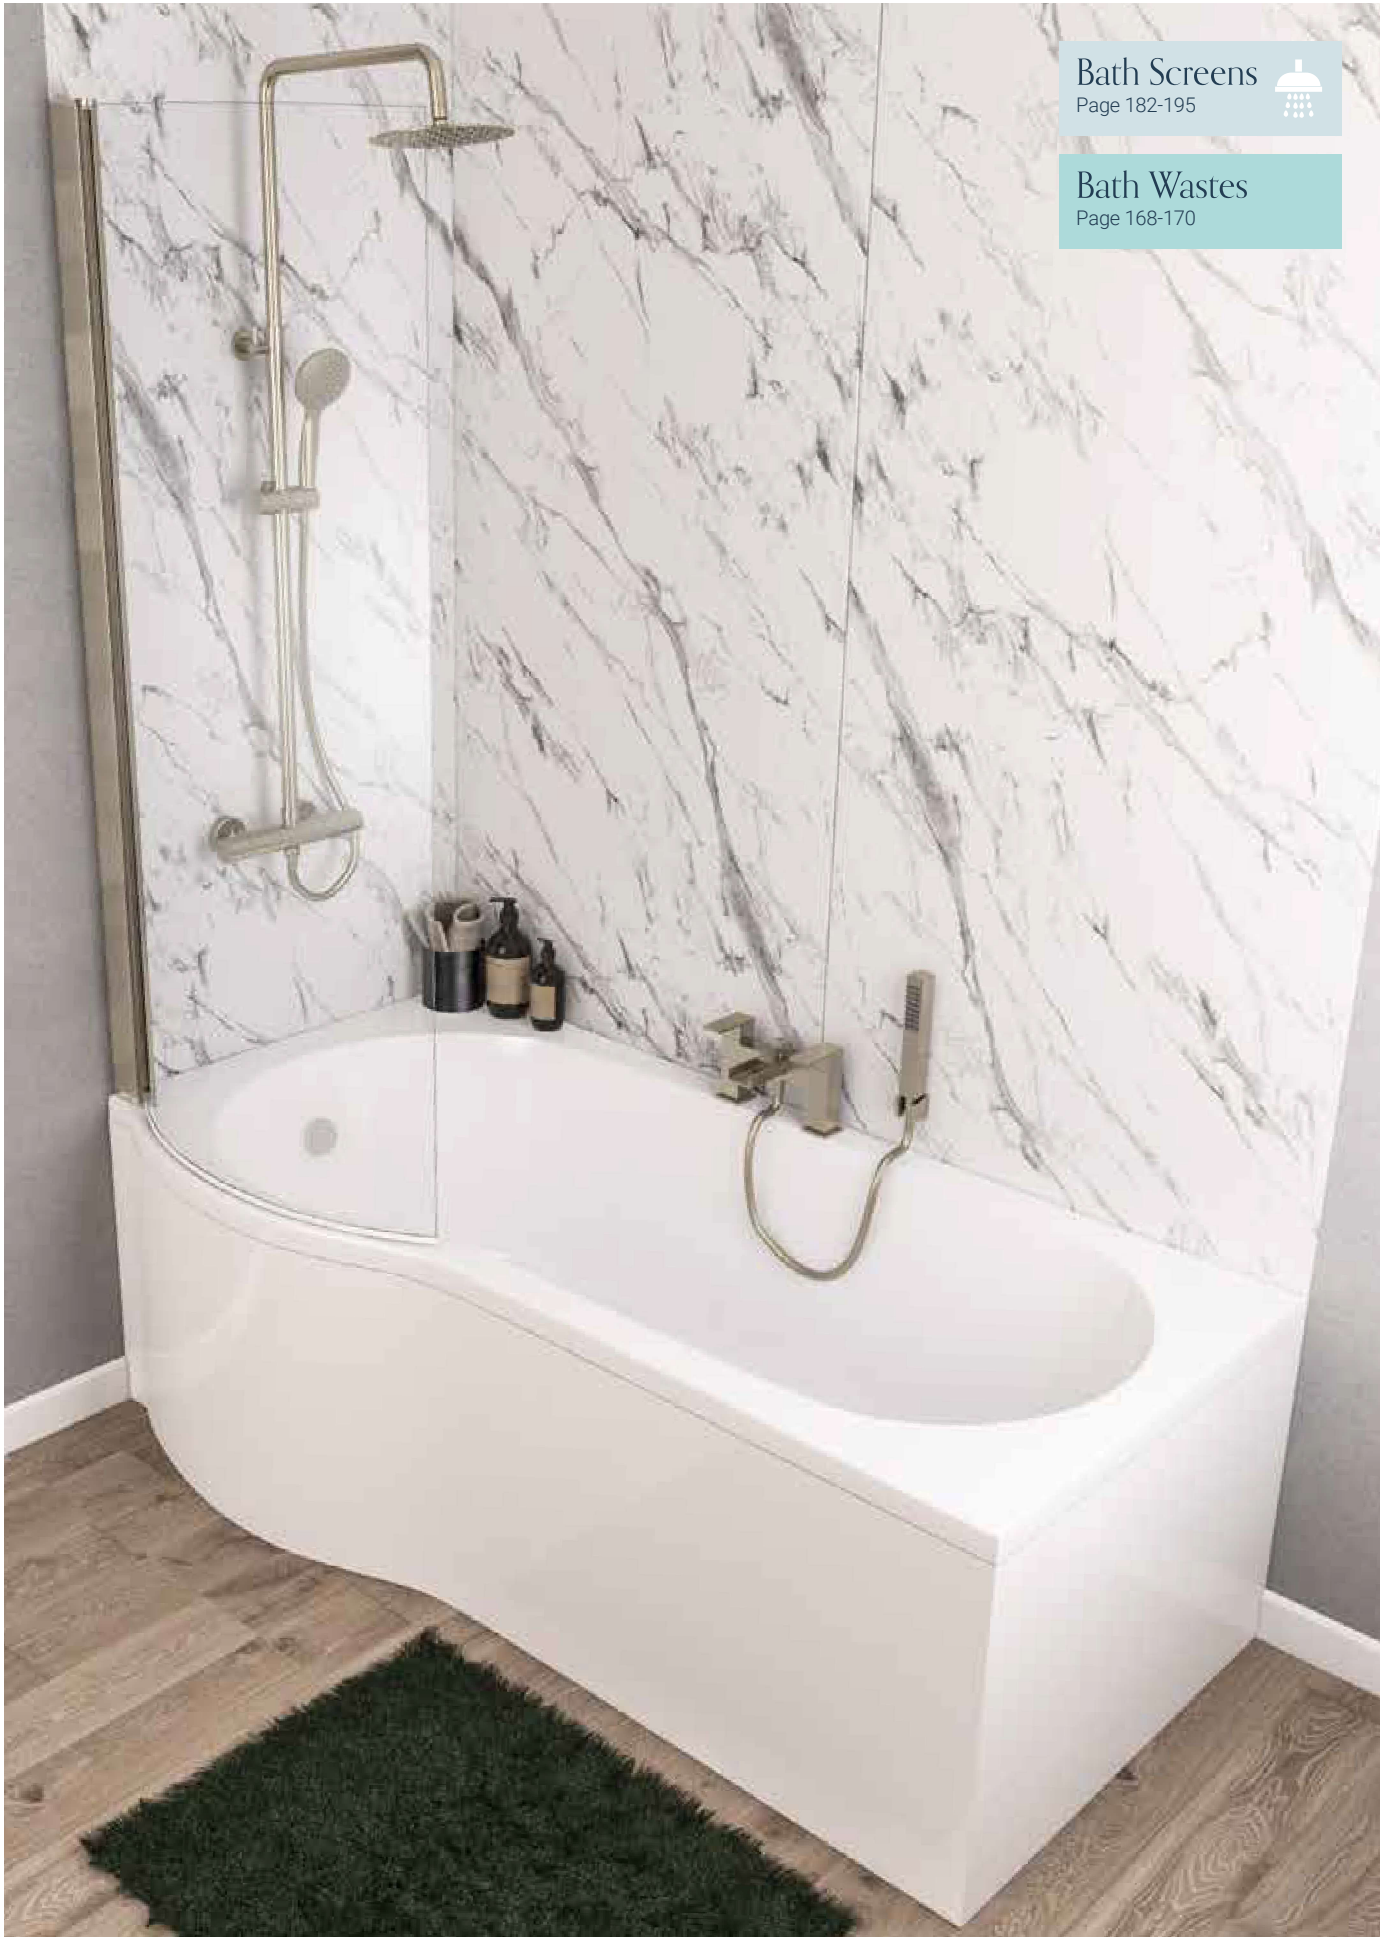

P-SHAPE Shannon

Bath Screens
Page 182-195

Bath Wastes
Page 168-170