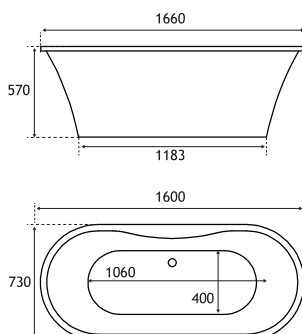

1660 x 730

1660 x 730 x 570mm

195 Litres

DESCRIPTION	CODE	£ EX VAT	£ INC VAT
1660 x 730 Margravine Freestanding Bath - Gloss White	33.0001	981.00	1177.20
1660 x 730 Margravine Freestanding Bath - Gloss Grey & White	33.0002	1001.00	1201.20

About: Model comes with bath waste & overflow.

570 DEPTH

HEAD REST

FREESTANDING