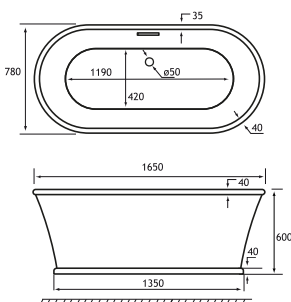

1650 x 780

1650 x 780 x 600mm

240 Litres

DESCRIPTION	CODE	£ EX VAT	£ INC VAT
1650 x 780 Henley Freestanding Bath	33.0041	1329.00	1594.80

About: Model comes with bath waste & overflow.

600 DEPTH

HEAD REST

FREESTANDING