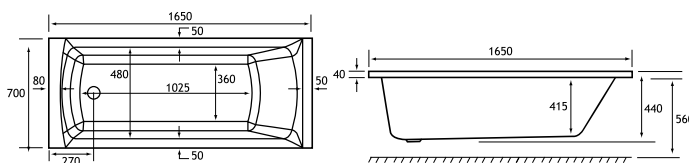

1650x 700 SE

1650 x 700 x 440mm

229 Litres

DESCRIPTION	CODE	£ EX VAT	£ INC VAT
1650 x 700 Rockall Matt White - 5mm	42.0511	444.00	532.80
PANELS			
Beaufort 1650 (560H) Matt White Front Panel	42.5104	147.00	176.40
Beaufort 700 (560H) Matt White End Panel	42.5113	88.00	105.60