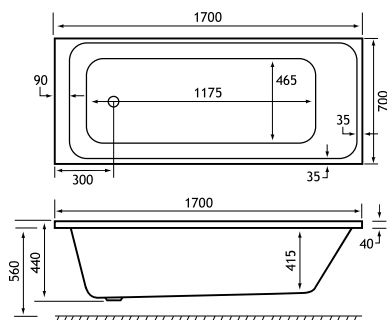

Malin SINGLE ENDED

1700 x 700 SE

1700 x 700 x 440mm

238 Litres