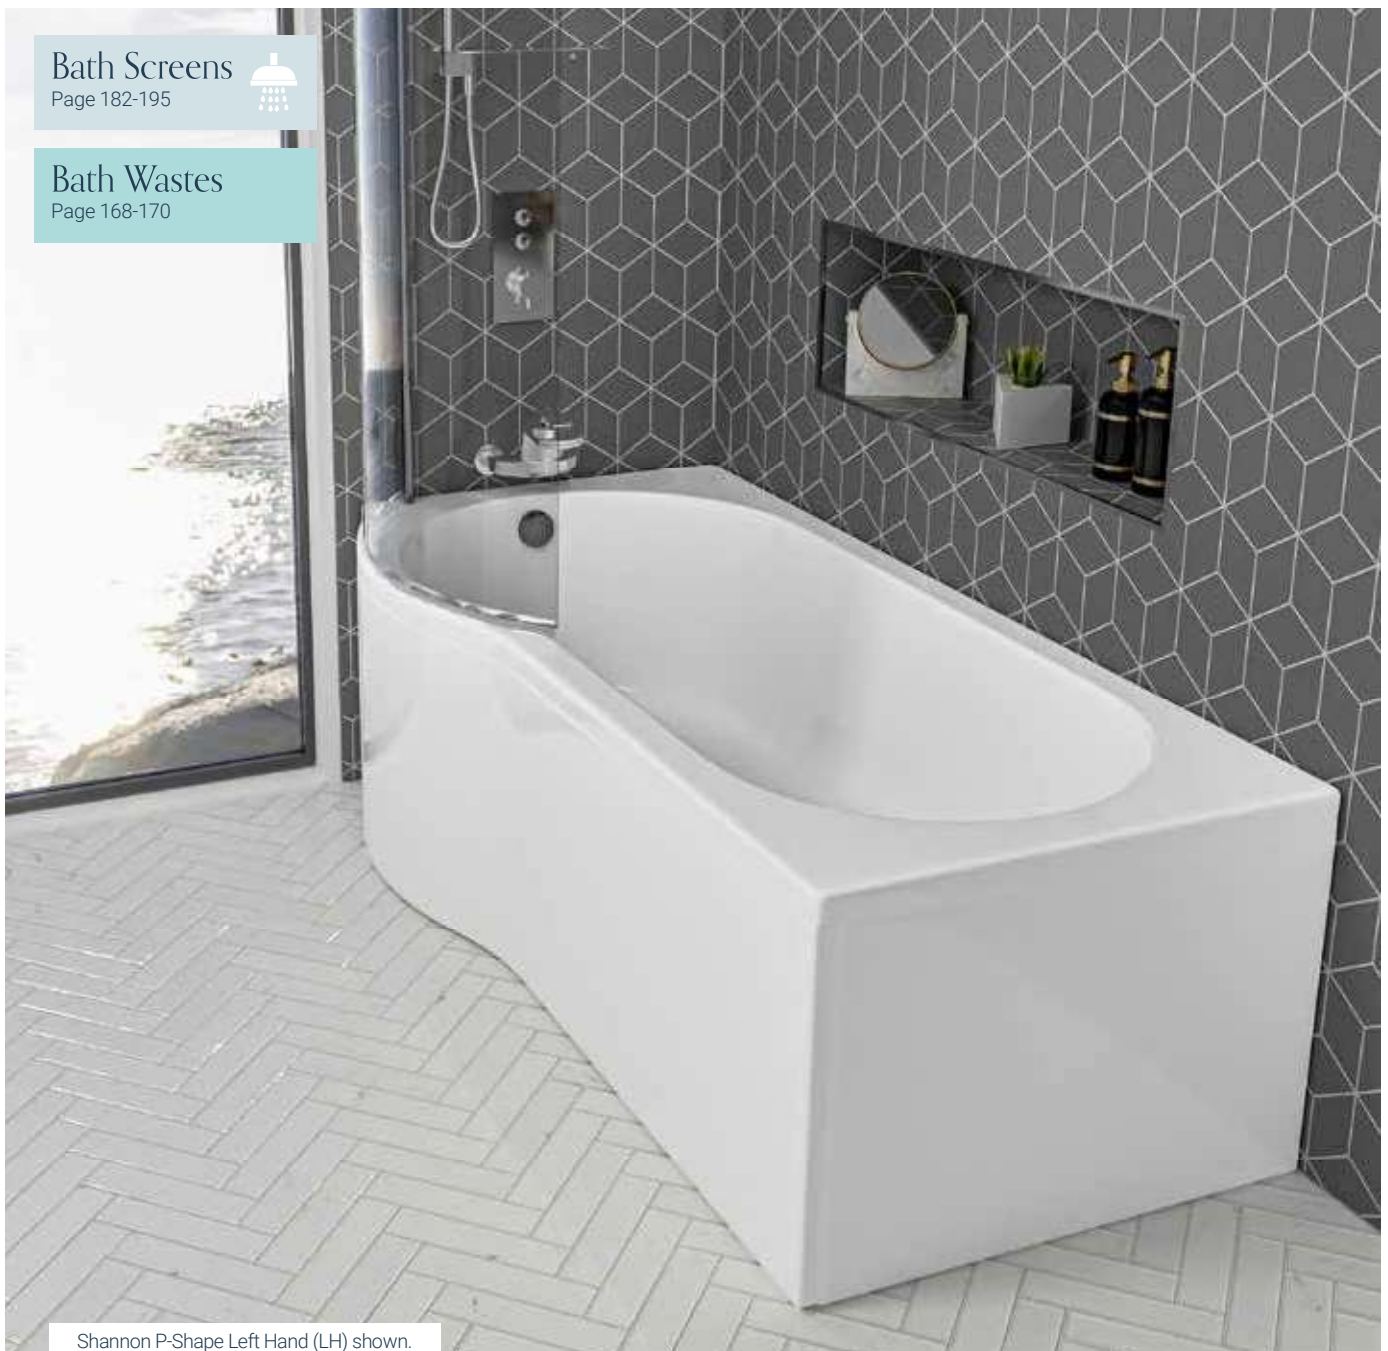

PRODUCT FEATURES

- 8 models
- Each available in: 4mm Acrylic & Ultra Strong Beauforté
- Supplied without pre-drilled tap holes or waste fittings
- 400mm depth on all Shannon SE models
- Wider curved space at one end for showering

Bath Screens

Page 182-195

Bath Wastes

Page 168-170

Shannon P-Shape Left Hand (LH) shown.