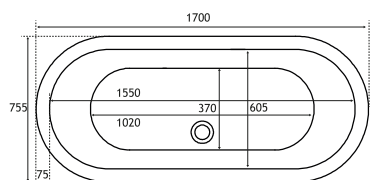

FREESTANDING Humber

1700 x 755

1700 x 755 x 410mm

195 Litres

DESCRIPTION	CODE	£ EX VAT	£ INC VAT
1700 x 755 Humber - 4mm	42.0162	1003.00	1203.60

About: Model comes complete with removeable side panel. Waste & overflow not included.

410 DEPTH
HEAD REST
FREESTANDING