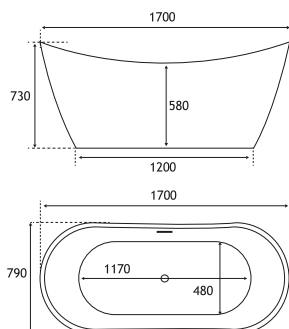

1700 x 790

1700 x 790 x 730mm

260 Litres

DESCRIPTION	CODE	£ EX VAT	£ INC VAT
1700 x 790 Chislehurst Freestanding Bath - Gloss White	33.0009	1165.00	1398.00

About: Model comes with bath waste & overflow.

580 DEPTH

HEAD REST

FREESTANDING