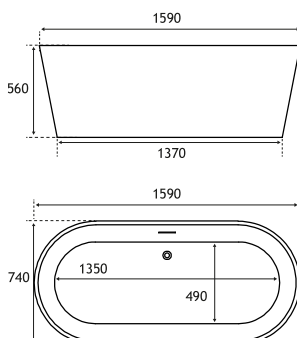

1590 x 740

1590 x 740 x 560mm

255 Litres

DESCRIPTION	CODE	£ EX VAT	£ INC VAT
1590 x 740 Lambeth Freestanding Bath - Gloss White	33.0005	1004.00	1204.80
1590 x 740 Lambeth Freestanding Bath - Gloss Grey & White	33.0006	1023.00	1227.60

About: Model comes with bath waste & overflow.

560 DEPTH

HEAD REST

FREESTANDING