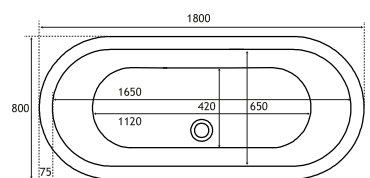

1800 x 800

1800 x 800 x 410mm

231 Litres

DESCRIPTION	CODE	£ EX VAT	£ INC VAT
1800 x 800 Humber - 4mm	42.0161	1044.00	1252.80

About: Model comes complete with removeable side panel. Waste & overflow not included.

410 DEPTH
HEAD REST
FREESTANDING