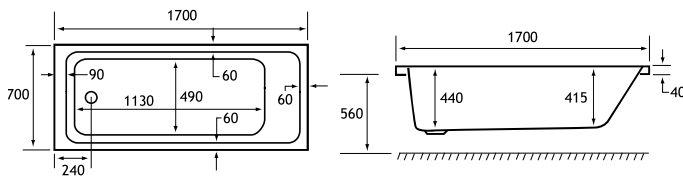

1700 x 700 SE