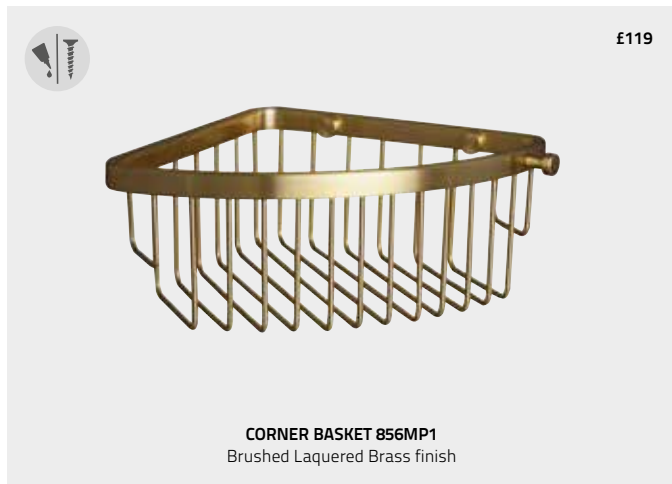

1. CHOOSE A SHELF SIZE lengths 300, 400, 500 and 600 mm

2. CHOOSE A BRACKET FINISH

Bracket measurement L150 x H20 x D30 mm. Depth of shelf incl. bracket 120 mm

1. CHOOSE A SHELF SIZE lengths 300, 400, 500 and 600 mm

2. CHOOSE A PAIR OF BRACKETS FINISH - PRICE PER PAIR

Bracket measurement W35 x H25 x D30 mm. Depth of shelf incl. bracket 120 mm.

FLEXIBLE PLACEMENT

Our brackets offer flexible placement on the glass shelf. Tighten easily with a nylon screw from underneath.

GLASS SHELF INFORMATION

8 mm clear hardened glass with a small engraved Miller logo

SIGNATURE BASKETS

D-shaped Basket measurement W250 x H80 x D125 mm. Suitable for straight wall application, with practical hook and concealed screw fixings. Baskets marked with no-drill symbol can be fixed with our fixing adhesive. Adhesive is always sold separately, code.no. 8798

Corner Basket measurement W235 x H80 x D175 mm Suitable for application in corner, with practical hook and concealed screw fixings. Baskets marked with no-drill symbol can be fixed with our fixing adhesive. Adhesive is always sold separately, code.no. 8798