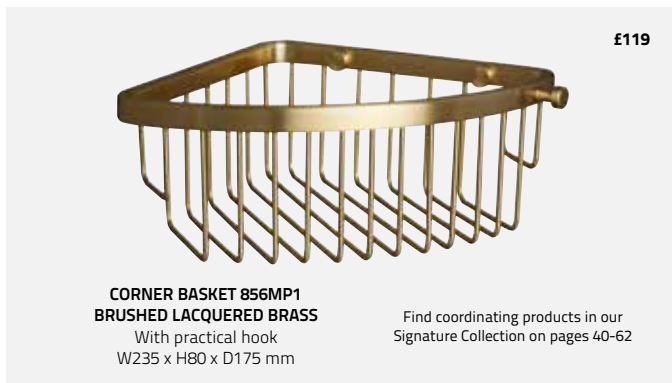

TOILET ROLL HOLDER 8710MP1
W150 x H105 mm

£119

Find coordinating products in our Signature Collection on pages 40-62