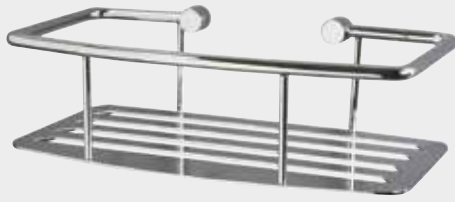

CORNER BASKET 854C
Angled. Practical Hook
Removable for easy cleaning
W250 x H90 x D200 mm

OVAL BASKET

Suitable for straight wall application, removable for easy cleaning

867C W280 x H55 x D105 mm **£102.50**
868C W350 x H70 x D130 mm **£115.50**

SIGNATURE BASKETS

£112.25

CORNER BASKET 655C
Two tier, Brass, Chrome finish
W250 x D150 x H310 mm

£57.50

CORNER BASKET 656C
Brass, Chrome finish
W250 x D150 x H80 mm

£37.75

SOAP BASKET 650C
Brass, Chrome finish
W130 x D95 x H35 mm

£37.75

CORNER BASKET 651C
Brass, Chrome finish
W175 x D115 x H35 mm

£148

SHOWER SHELF 664C
Stainless Steel shelf, removable for easy cleaning. Can also be fixed to the wall with adhesive, sold separately code.no 8798
W315 x D130 x H85 mm

£76

BASKET 653C
Brass, Chrome finish
W265 x D125 x H45 mm

All baskets on this page have concealed screw fixings.

£124.75

D-SHAPED SHOWER SHELF 870C
Chrome finish
Suitable for straight wall application
W250 x H70 x D120 mm