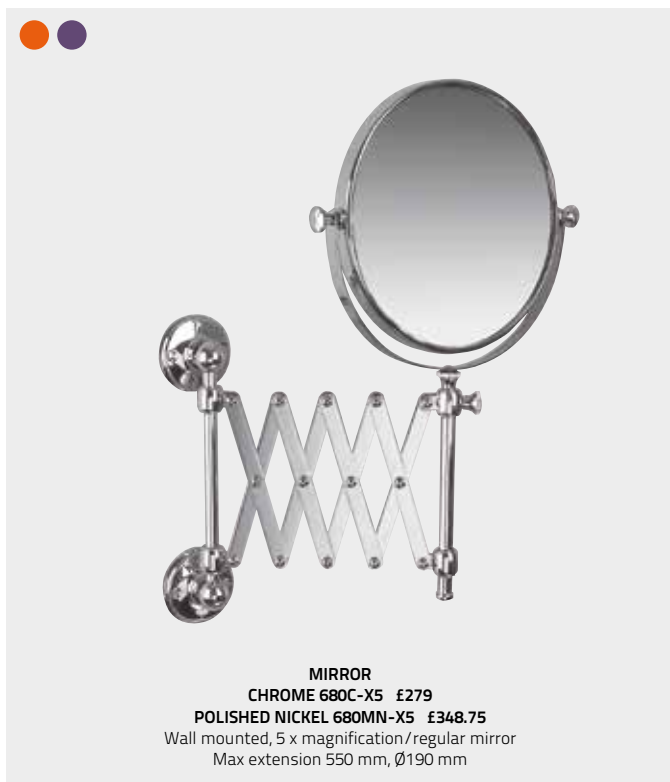

TOWEL RING
CHROME 605C £66.25
POLISHED BRASS 605MP £66.25
POLISHED NICKEL 605MN £82.75
 Ø145 mm

DOUBLE ROBE HOOK
CHROME 612C £56.75
POLISHED BRASS 612MP £56.75
POLISHED NICKEL 612MN £70.75
 H115 x D80 mm

SINGLE HOOK
CHROME 611C £47.50
POLISHED BRASS 611MP £47.50
POLISHED NICKEL 611MN £59.25
 Ø60 x D70 mm

WALL HUNG TOILET BRUSH SET
CHROME 628C
 White ceramic
 Ø110 x H400 mm

£120

SHELF
CHROME 602C £184.25
POLISHED BRASS 602MP £184.25
POLISHED NICKEL 602MN £230.25
 Clear glass with rail
 L500 x D150 mm

MIRROR
 CHROME 680C-X5 £279
 POLISHED NICKEL 680MN-X5 £348.75
 WALL-MOUNTED, EXTENDING
 5 X MAGNIFYING / REGULAR MIRROR
 Total expansion 550 mm, mirror Ø190 mm

£18.25

BATHROOM SIGN
 CHROME 723C
 Oval sign, chrome finish
 W80 x H45 mm

£18.25

TOILET SIGN
 CHROME 722C
 Oval sign, chrome finish
 W80 x H45 mm

SIGNATURE MIRRORS

Chrome finish

Polished Untreated Brass finish

Polished Nickel finish

The Signature Collection is a select range of creative and practical products to complement all of our accessory ranges. Designed and developed with careful attention to detail, this diverse collection offers solutions in a stylish and thoughtful way.