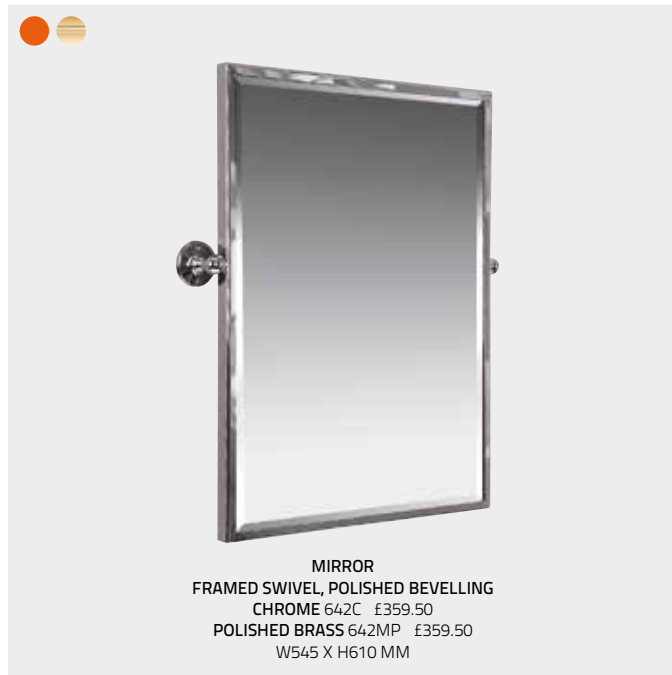

SINGLE HOOK
CHROME 611C £47.50
POLISHED BRASS 611MP £47.50
POLISHED NICKEL 611MN £59.25
 Ø60 x D70 mm

WALL HUNG TOILET BRUSH SET
CHROME 628C
 White ceramic
 Ø110 x H400 mm

£120

SHELF
CHROME 602C £184.25
POLISHED BRASS 602MP £184.25
POLISHED NICKEL 602MN £230.25
 Clear glass with rail
 L500 x D150 mm

MIRROR
 CHROME 680C-X5 £279
 POLISHED NICKEL 680MN-X5 £348.75
 WALL-MOUNTED, EXTENDING
 5 X MAGNIFYING / REGULAR MIRROR
 Total expansion 550 mm, mirror Ø190 mm

£18.25

BATHROOM SIGN
 CHROME 723C
 Oval sign, chrome finish
 W80 x H45 mm

£18.25

TOILET SIGN
 CHROME 722C
 Oval sign, chrome finish
 W80 x H45 mm

SIGNATURE MIRRORS

Chrome finish

Polished Untreated Brass finish

Polished Nickel finish

The Signature Collection is a select range of creative and practical products to complement all of our accessory ranges. Designed and developed with careful attention to detail, this diverse collection offers solutions in a stylish and thoughtful way.