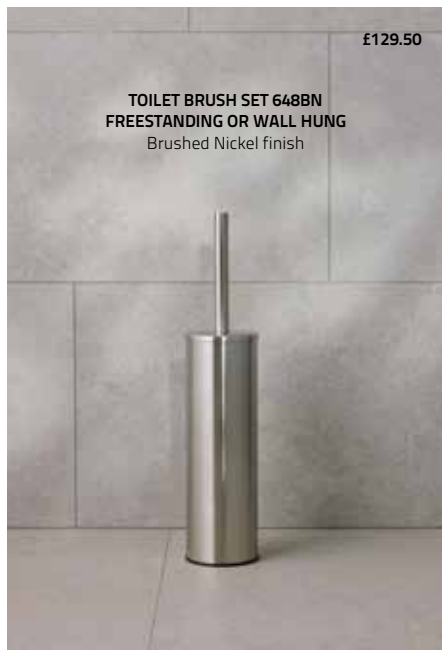

SIGNATURE BASKETS

Corner Shower Tidy measurement W285 x H55 x D205 mm. Removable liner. Dishwasher tested.

Shower Tidy measurement W290 x H55 x D120 mm. Removable liner. Dishwasher tested.

SIGNATURE BASKETS

All baskets on this page have concealed screw fixings.
Baskets marked with no-drill symbol can also be fixed with our fixing adhesive.
Adhesive is always sold separately, code.no. 8798

All baskets on this page have concealed screw fixings. Removable liners. Dishwasher tested.

SIGNATURE FREESTANDING

SIGNATURE FREESTANDING

Four circular color swatches: brushed laquered brass, polished brass, chrome, and polished nickel.

TOILET ROLL HOLDER WITH LID
 Brushed Laquered Brass **5658MP1 £151.75**
 Polished Brass **5658MP £130.25**
 Chrome **5658CH £130.25**
 Polished Nickel **5658MN £162.75**
 Ø190 x H610 mm

Four circular color swatches: brushed laquered brass, polished brass, chrome, and polished nickel.

SPARE ROLL HOLDER
 Brushed Laquered Brass **5659MP1 £104**
 Polished Brass **5659MP £90.25**
 Chrome **5659CH £90.25**
 Polished Nickel **5659MN £112.75**
 Fits 3 rolls, Ø130 x H480 mm