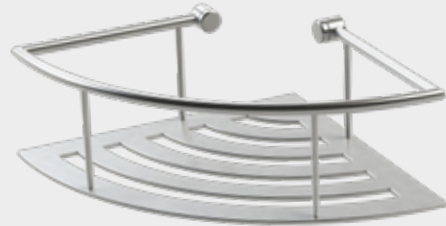

£37.75

CORNER BASKET 651C
Brass, Chrome finish
W175 x D115 x H35 mm

£148

SHOWER SHELF 664C
Stainless Steel shelf, removable for easy cleaning. Can also be fixed to the wall with adhesive, sold separately code.no 8798
W315 x D130 x H85 mm

£76

BASKET 653C
Brass, Chrome finish
W265 x D125 x H45 mm

All baskets on this page have concealed screw fixings.

£124.75

D-SHAPED SHOWER SHELF 870C
Chrome finish
Suitable for straight wall application
W250 x H70 x D120 mm

£124.75

CORNER SHOWER SHELF 862C
Chrome finish
W280 x H70 x D200 mm

£256.25

**D-SHAPED 2-TIER
SHOWER BASKET 871C**
Chrome finish
Suitable for straight wall application
W250 x H310 x D120 mm

£242.75

**CORNER 2-TIER
SHOWER SHELF 863C**
Chrome finish
W280 x H310 x D200 mm

£289

SHOWER CADDY 872C
Chrome finish
Two tier. No fixing needed.
W235 x H650 x D125 mm
Height between baskets 250 mm

£289

SHOWER CADDY 663C
Chrome finish
Two tier. No fixing needed.
W235 x H650 x D125 mm
Height of baskets 80 mm