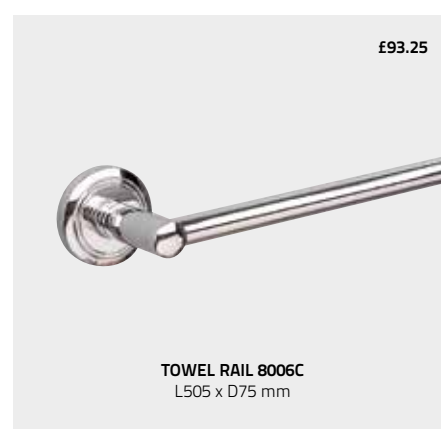

OSLO CHROME

Oslo's functional design, created in brass and finished in chrome, combined with its outstanding choice of products has made it the perfect collection for either a contemporary or a traditional setting.

Screws are included. This collection can also be fixed with our Fixing Adhesive.

10 year Guarantee

Read more about the Miller Way on millerbathrooms.co.uk

Fixing Adhesive £17
Fixing Adhesive code no. 8798
Glue always sold separately
Read more on millerbathrooms.co.uk

LEARN MORE

For detailed measurements please see millerbathrooms.co.uk

Find coordinating products in our Signature Collection on pages 40-62

Backplate Ø55 mm