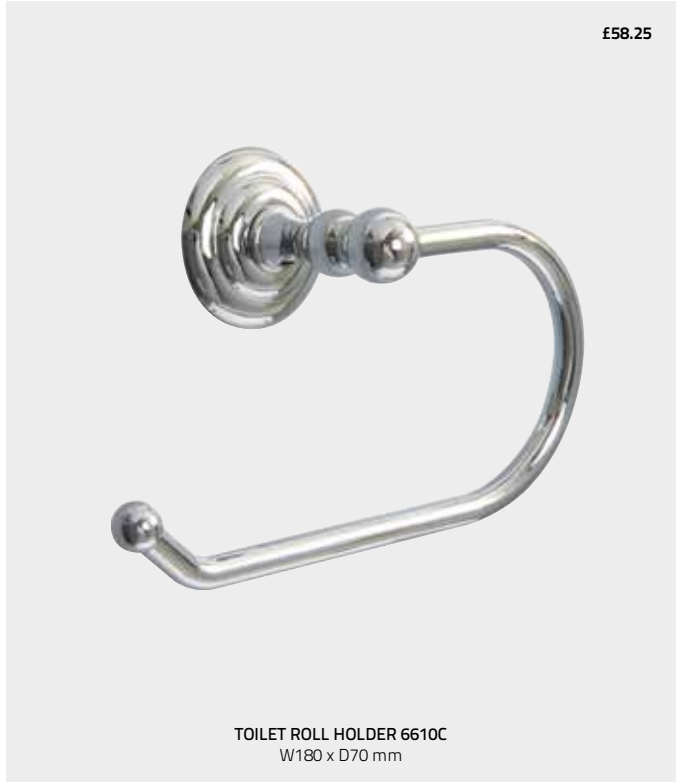

RICHMOND

Richmond's stylish curves combine with modern manufacturing methods to create a perfect fusion. Crafted from solid brass, beautifully finished in hard wearing chrome and perfectly complemented with delicate, white ceramic components, the Richmond collection is truly a classic 'for today'.

£58.25

£64

£100

£64

Screws are included. This collection can also be fixed with our Fixing Adhesive.

Lifetime Guarantee

Read more about the Miller Way on millerbathrooms.co.uk

Full-fix 'anti twist' is a fixing system which prevents the accessory from turning when fitted.

Fixing Adhesive £17
Fixing Adhesive code no. 8798
Glue always sold separately
Read more on millerbathrooms.co.uk

LEARN MORE

For detailed measurements please see millerbathrooms.co.uk

Find coordinating products in our Signature Collection on pages 40-62