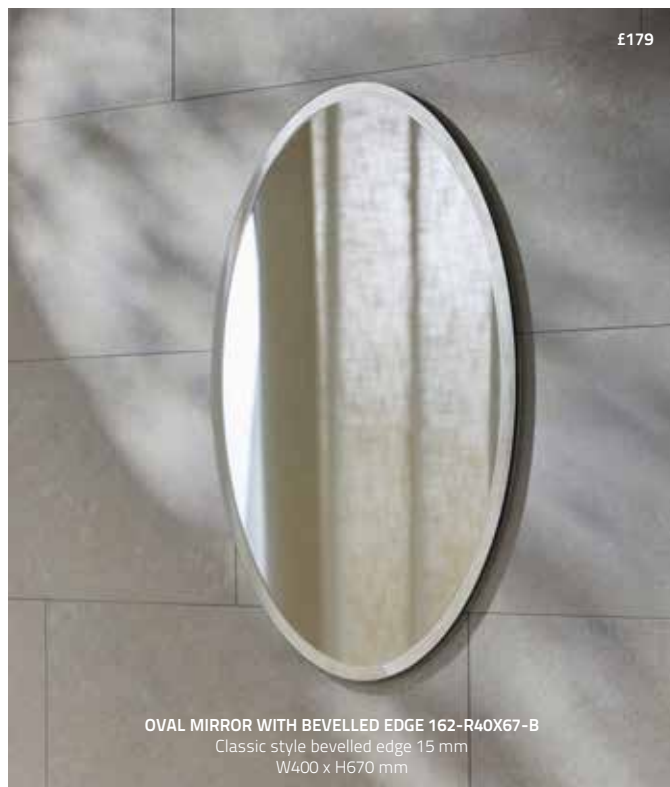

LEARN MORE

For detailed measurements please see millerbathrooms.co.uk

£114.25

MIRROR 683C
Chrome finish
3 x magnification/regular mirror
W265 x H225 mm, Ø190 mm

SIGNATURE MIRRORS

Choose a Signature Mirror with or without a 15 mm bevelled edge. Add an optional demister pad to keep the mirror fog-free.