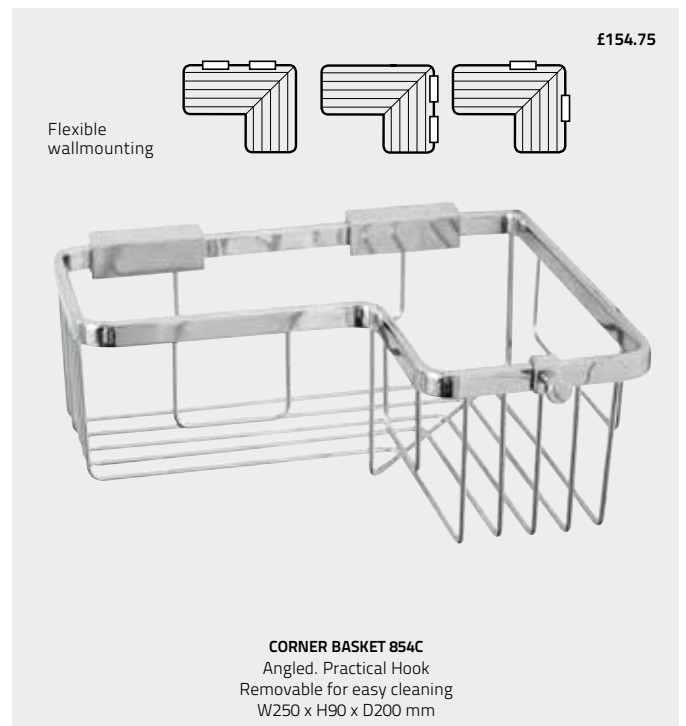

CORNER BASKET 855C £187.25
Chrome finish
With practical hook
W235 x H310 x D175 mm

D-SHAPED BASKET 865C £178
With practical hook, Chrome finish
Suitable for straight wall application, two tier
W250 x H310 x D120 mm

£353.50

CORNER SHOWER BASKET 875C
Three tier
With practical hook
W235 x H540 x D175 mm
Height of baskets 80 mm

£189.50

2-TIER BASKET 971C
W284 x H340 x D122 mm

£204.75

2-TIER BASKET 971B
W284 x H340 x D122 mm

£112.25

SINGLE BASKET 970C
W265 x H83 x D120 mm

£115.50

SINGLE BASKET 970B
W265 x H83 x D120 mm

£73.25

CORNER SOAP BASKET 851C
Chrome finish
With practical hook
W185 x H35 x D130 mm

£154.75

Flexible wallmounting

CORNER BASKET 854C
Angled. Practical Hook
Removable for easy cleaning
W250 x H90 x D200 mm

OVAL BASKET

Suitable for straight wall application, removable for easy cleaning

867C W280 x H55 x D105 mm **£102.50**
868C W350 x H70 x D130 mm **£115.50**