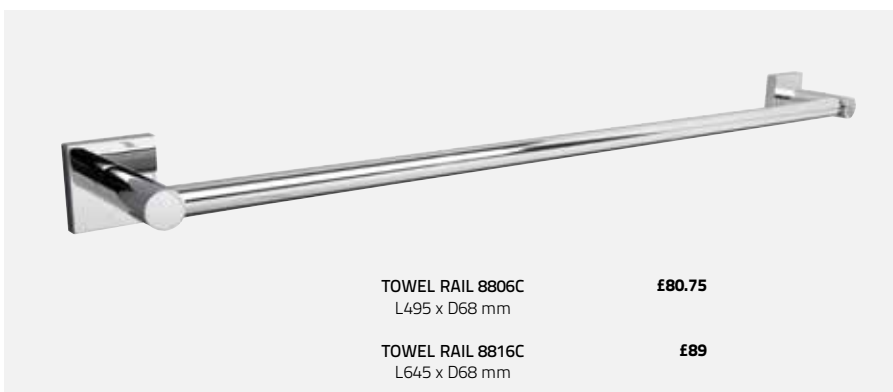

Lily Chrome **63**

ATLANTA

Atlanta's pure form and function provides a perfect balance of design and practicality. Benefiting from our full-fix system, this beautiful, chrome plated collection, provides everything you could wish for the finishing of your bathroom.