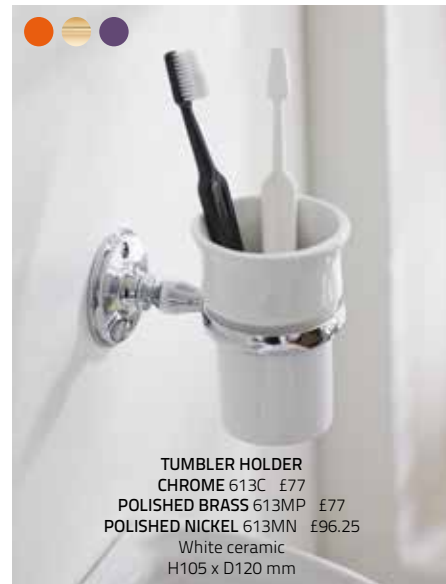

SINGLE HOOK
CHROME 611C £47.50
POLISHED BRASS 611MP £47.50
POLISHED NICKEL 611MN £59.25
 Ø60 x D70 mm

WALL HUNG TOILET BRUSH SET
CHROME 628C
 White ceramic
 Ø110 x H400 mm

£120

SHELF
CHROME 602C £184.25
POLISHED BRASS 602MP £184.25
POLISHED NICKEL 602MN £230.25
 Clear glass with rail
 L500 x D150 mm

MIRROR
 CHROME 680C-X5 £279
 POLISHED NICKEL 680MN-X5 £348.75
 WALL-MOUNTED, EXTENDING
 5 X MAGNIFYING / REGULAR MIRROR
 Total expansion 550 mm, mirror Ø190 mm

£18.25

BATHROOM SIGN
 CHROME 723C
 Oval sign, chrome finish
 W80 x H45 mm

£18.25

TOILET SIGN
 CHROME 722C
 Oval sign, chrome finish
 W80 x H45 mm

SIGNATURE MIRRORS

Chrome finish

Polished Untreated Brass finish

Polished Nickel finish

The Signature Collection is a select range of creative and practical products to complement all of our accessory ranges. Designed and developed with careful attention to detail, this diverse collection offers solutions in a stylish and thoughtful way.