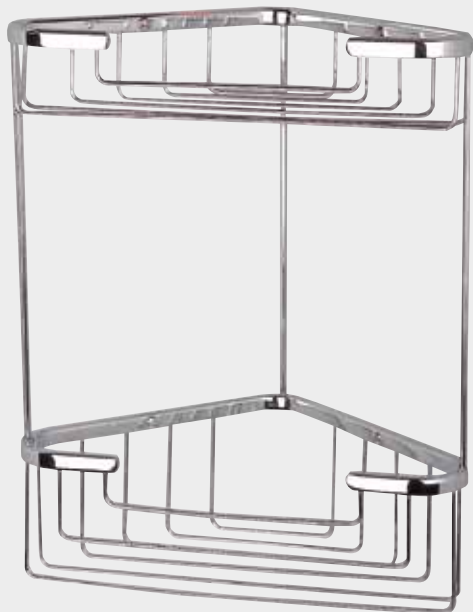

£112.25

SINGLE BASKET 970C
W265 x H83 x D120 mm

£115.50

SINGLE BASKET 970B
W265 x H83 x D120 mm

£73.25

CORNER SOAP BASKET 851C
Chrome finish
With practical hook
W185 x H35 x D130 mm

£154.75

Flexible wallmounting

CORNER BASKET 854C
Angled. Practical Hook
Removable for easy cleaning
W250 x H90 x D200 mm

OVAL BASKET

Suitable for straight wall application, removable for easy cleaning

867C W280 x H55 x D105 mm **£102.50**
868C W350 x H70 x D130 mm **£115.50**

SIGNATURE BASKETS

£112.25

CORNER BASKET 655C
Two tier, Brass, Chrome finish
W250 x D150 x H310 mm

£57.50

CORNER BASKET 656C
Brass, Chrome finish
W250 x D150 x H80 mm

£37.75

SOAP BASKET 650C
Brass, Chrome finish
W130 x D95 x H35 mm

£37.75

CORNER BASKET 651C
Brass, Chrome finish
W175 x D115 x H35 mm

£148

SHOWER SHELF 664C
Stainless Steel shelf, removable for easy cleaning. Can also be fixed to the wall with adhesive, sold separately code.no 8798
W315 x D130 x H85 mm