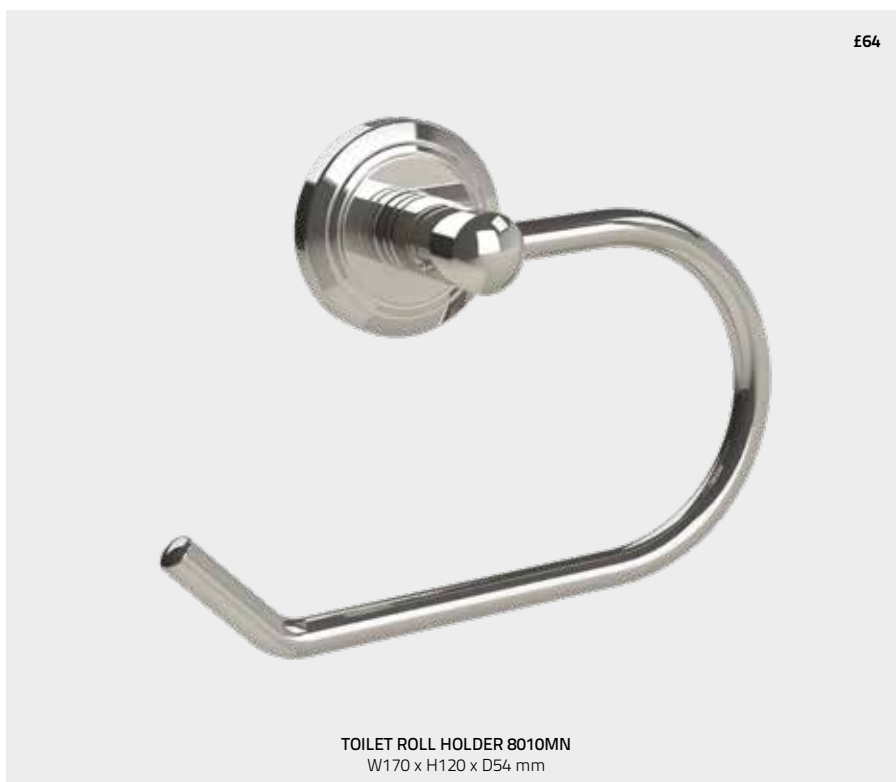

Screws are included. This collection can also be fixed with our Fixing Adhesive.

We recommend that towel rails, glass shelves, mirrors, toilet brush sets, grab bars and products that carry heavy weight are screw fixed.

10 year Guarantee

Read more about the Miller Way on millerbathrooms.co.uk

Fixing Adhesive £17
Fixing Adhesive code no. 8798
Glue always sold separately
Read more on millerbathrooms.co.uk

LEARN MORE

For detailed measurements please see millerbathrooms.co.uk

Find coordinating products in our Signature Collection on pages 40-62

Backplate Ø55 mm

OSLO POLISHED NICKEL

Oslo is a classic range perfect for both contemporary and traditional bathrooms. Crafted from solid brass and finished in a polished nickel finish. Oslo is a range that definitely stands the test of time.