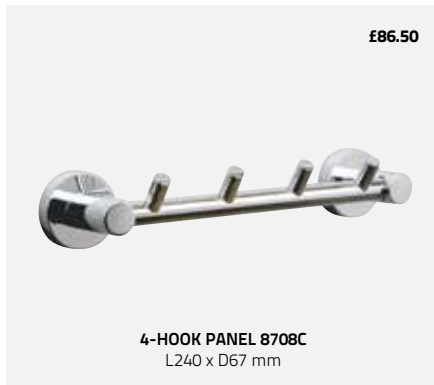

TOILET ROLL HOLDER 8710C
W150 x H105 mm

£86.50