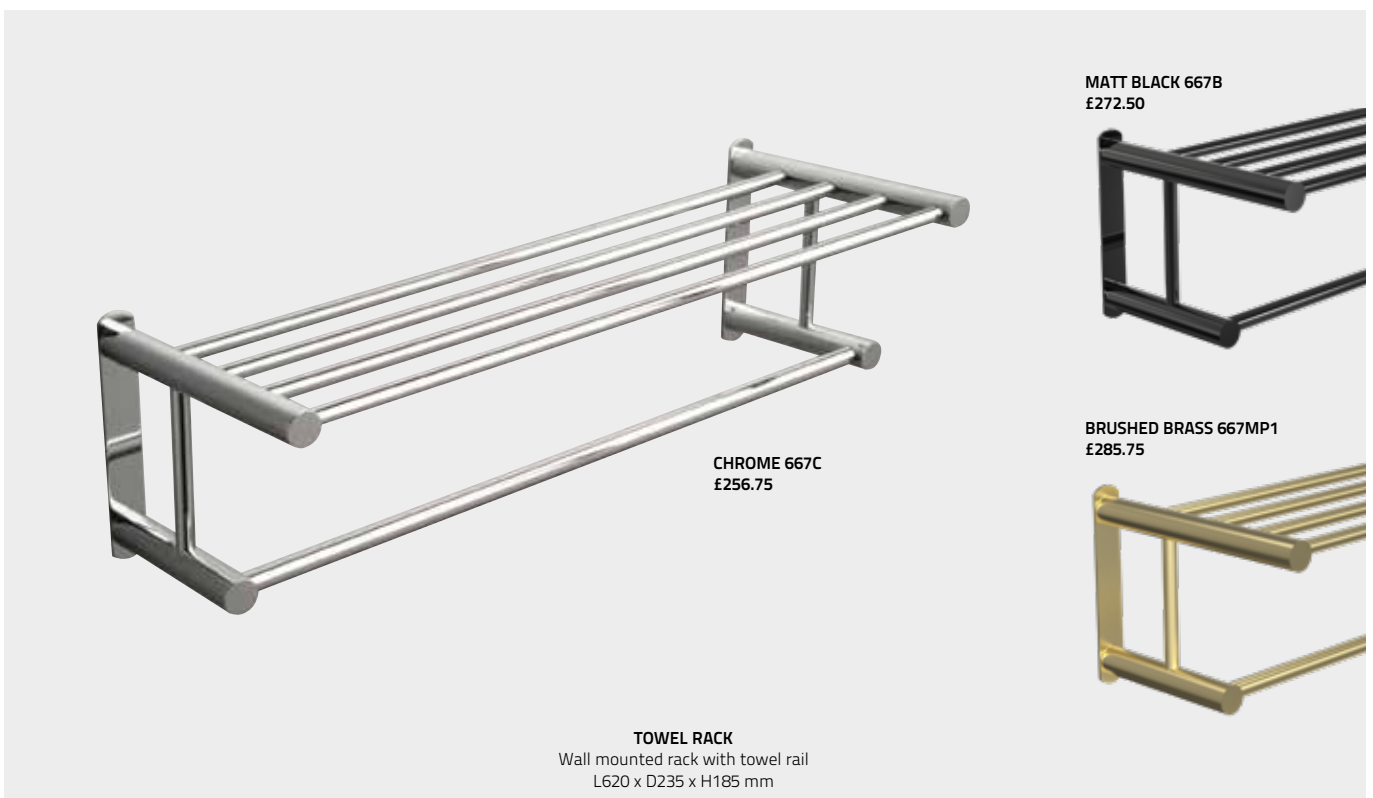

£59

SHOWER DOOR & SCREEN FITTING 4-HOOK 832C
 Chrome finish
 Suitable for glass thickness up to 10 mm
 L181 x D50 x H30 mm

£74.75

SHOWER FOOT REST 649B
 For corner use.
 Can also be used as grab bar.
 Matt Black finish with transparent anti-slip rubber rings.
 L350 x Ø22/28 mm

£70.50

SHOWER FOOT REST 649C
 For corner use.
 Can also be used as grab bar.
 Chrome with transparent anti-slip rubber rings.
 L350 x Ø22/28 mm

MATT BLACK 667B
 £272.50

CHROME 667C
 £256.75

BRUSHED BRASS 667MP1
 £285.75

TOWEL RACK
 Wall mounted rack with towel rail
 L620 x D235 x H185 mm

SIGNATURE LIGHT PULLS

The Signature Light Pull Collection is both stylish yet practical. Manufactured from solid brass with several products featuring complementary ceramic or wood parts, all these pulls are supplied with white cord for easy fitting.

£13

CORD CONNECTOR 689C
Chrome finish

£24.25

LIGHT PULL 6995C
Chrome and Black finish,
Round, H60 mm Ø16 mm

£24.25

LIGHT PULL 6996C
Chrome and White finish, Round,
H60 mm Ø16 mm

£24.25

LIGHT PULL 6997C
Chrome and Black finish,
Conical, H60 mm Ø12/18 mm