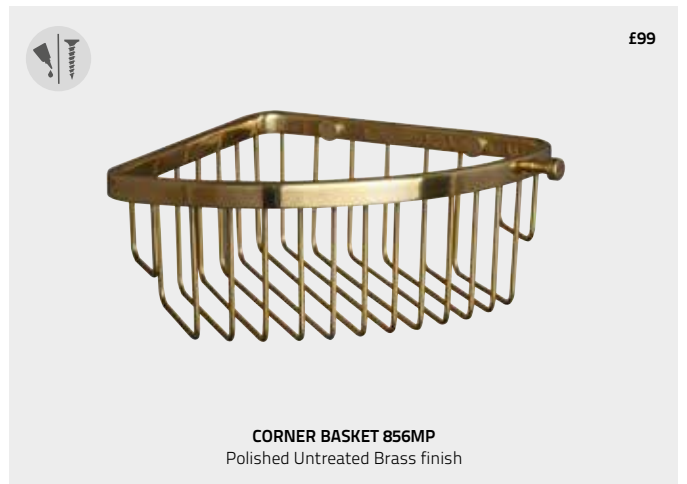

2. CHOOSE A PAIR OF BRACKETS FINISH - PRICE PER PAIR

Bracket measurement W35 x H25 x D30 mm. Depth of shelf incl. bracket 120 mm.

FLEXIBLE PLACEMENT

Our brackets offer flexible placement on the glass shelf. Tighten easily with a nylon screw from underneath.

GLASS SHELF INFORMATION

8 mm clear hardened glass with a small engraved Miller logo

SIGNATURE BASKETS

D-shaped Basket measurement W250 x H80 x D125 mm. Suitable for straight wall application, with practical hook and concealed screw fixings. Baskets marked with no-drill symbol can be fixed with our fixing adhesive. Adhesive is always sold separately, code.no. 8798

Corner Basket measurement W235 x H80 x D175 mm Suitable for application in corner, with practical hook and concealed screw fixings. Baskets marked with no-drill symbol can be fixed with our fixing adhesive. Adhesive is always sold separately, code.no. 8798