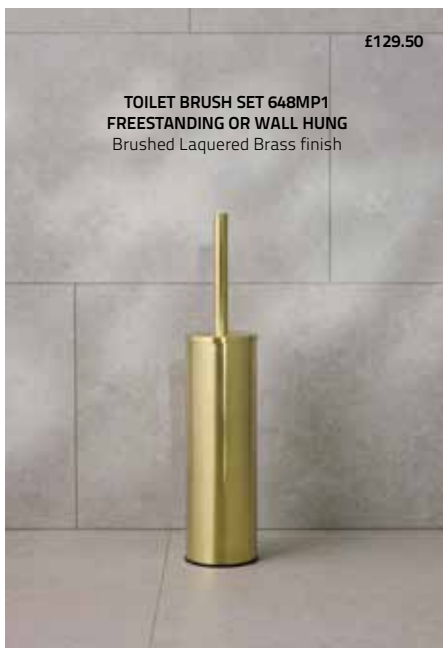

SIGNATURE BASKETS

Corner Shower Tidy measurement W285 x H55 x D205 mm. Removable liner. Dishwasher tested.

Shower Tidy measurement W290 x H55 x D120 mm. Removable liner. Dishwasher tested.

SIGNATURE BASKETS

All baskets on this page have concealed screw fixings.
Baskets marked with no-drill symbol can also be fixed with our fixing adhesive.
Adhesive is always sold separately, code.no. 8798

All baskets on this page have concealed screw fixings. Removable liners. Dishwasher tested.

SIGNATURE FREESTANDING

SIGNATURE FREESTANDING

Four circular color swatches: brushed laquered brass, polished brass, chrome, and polished nickel.

TOILET ROLL HOLDER WITH LID
 Brushed Laquered Brass **5658MP1 £151.75**
 Polished Brass **5658MP £130.25**
 Chrome **5658CH £130.25**
 Polished Nickel **5658MN £162.75**
 Ø190 x H610 mm

Four circular color swatches: brushed laquered brass, polished brass, chrome, and polished nickel.

SPARE ROLL HOLDER
 Brushed Laquered Brass **5659MP1 £104**
 Polished Brass **5659MP £90.25**
 Chrome **5659CH £90.25**
 Polished Nickel **5659MN £112.75**
 Fits 3 rolls, Ø130 x H480 mm