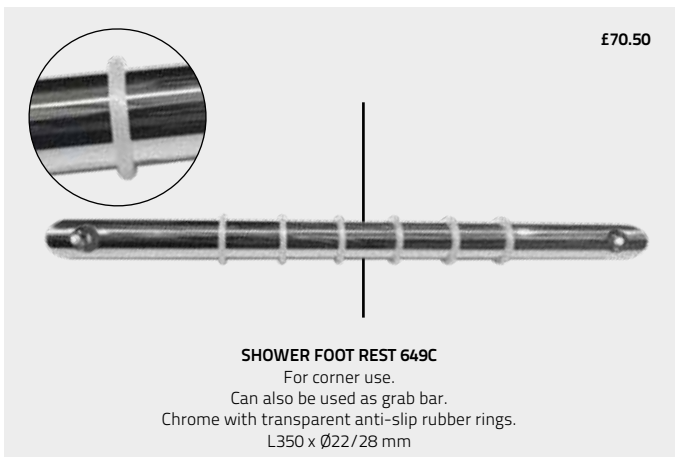

£62.25

£59

£74.75

£70.50

MATT BLACK 667B
£272.50

CHROME 667C
£256.75

BRUSHED BRASS 667MP1
£285.75