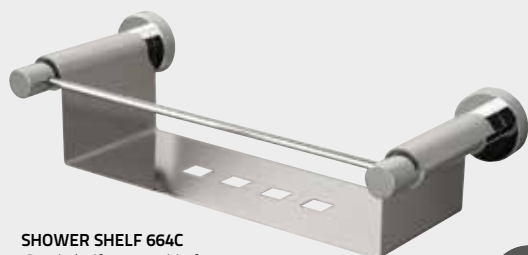

CORNER BASKET 854C
Angled. Practical Hook
Removable for easy cleaning
W250 x H90 x D200 mm

OVAL BASKET

Suitable for straight wall application, removable for easy cleaning

867C W280 x H55 x D105 mm **£102.50**
868C W350 x H70 x D130 mm **£115.50**

SIGNATURE BASKETS

£112.25

CORNER BASKET 655C
Two tier, Brass, Chrome finish
W250 x D150 x H310 mm

£57.50

CORNER BASKET 656C
Brass, Chrome finish
W250 x D150 x H80 mm

£37.75

SOAP BASKET 650C
Brass, Chrome finish
W130 x D95 x H35 mm

£37.75

CORNER BASKET 651C
Brass, Chrome finish
W175 x D115 x H35 mm

£148

SHOWER SHELF 664C
Stainless Steel shelf, removable for easy cleaning. Can also be fixed to the wall with adhesive, sold separately code.no 8798
W315 x D130 x H85 mm