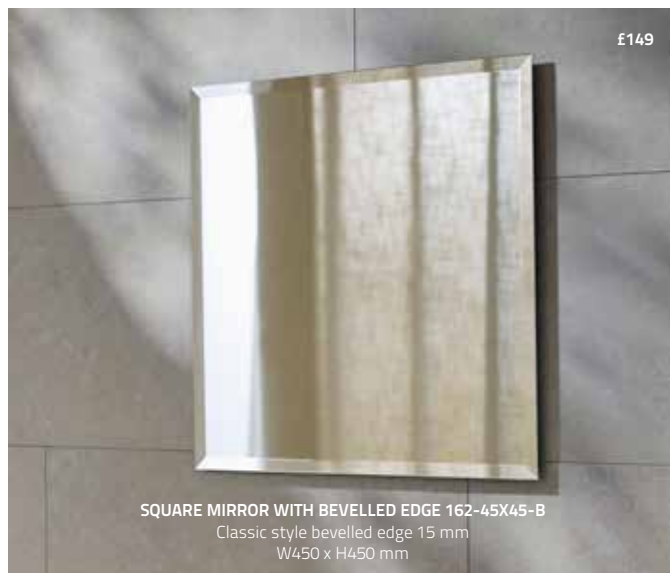

LEARN MORE

For detailed measurements please see millerbathrooms.co.uk

£114.25

MIRROR 683C
Chrome finish
3 x magnification/regular mirror
W265 x H225 mm, Ø190 mm

SIGNATURE MIRRORS

Choose a Signature Mirror with or without a 15 mm bevelled edge. Add an optional demister pad to keep the mirror fog-free.