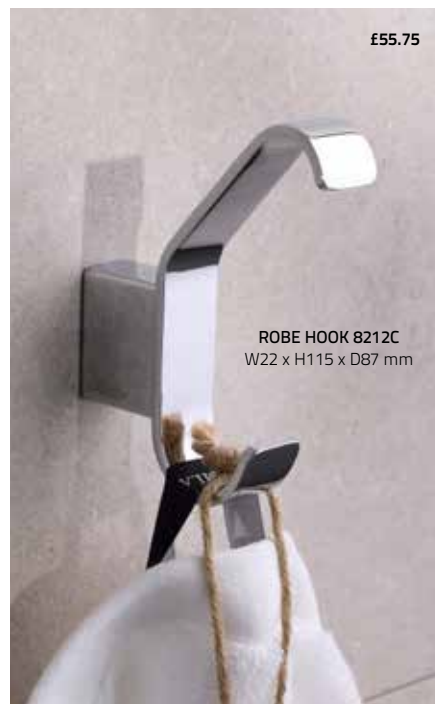

£55.75

ROBE HOOK 8212C
W22 x H115 x D87 mm