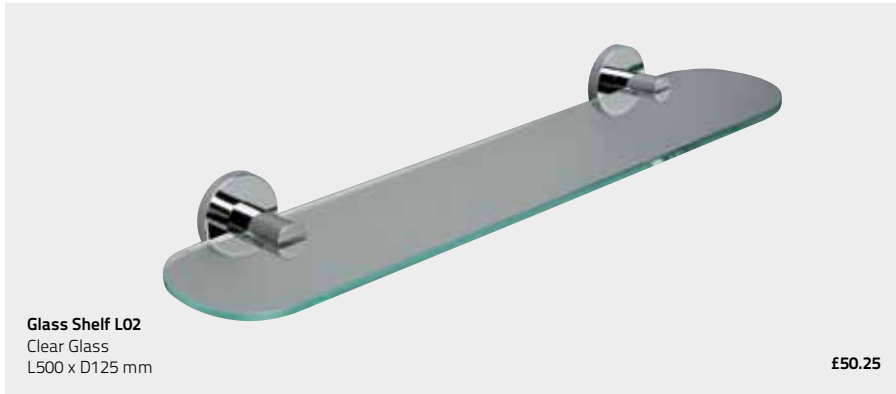

Screws are included. This collection can also be fixed with our Fixing Adhesive.

2 year Guarantee

Read more about the Miller Way on millerbathrooms.co.uk

Fixing Adhesive £17
Fixing Adhesive code no. 8798
Glue always sold separately.
Read more on millerbathrooms.co.uk

LEARN MORE

Find coordinating products in our Signature Collection on pages 40-62