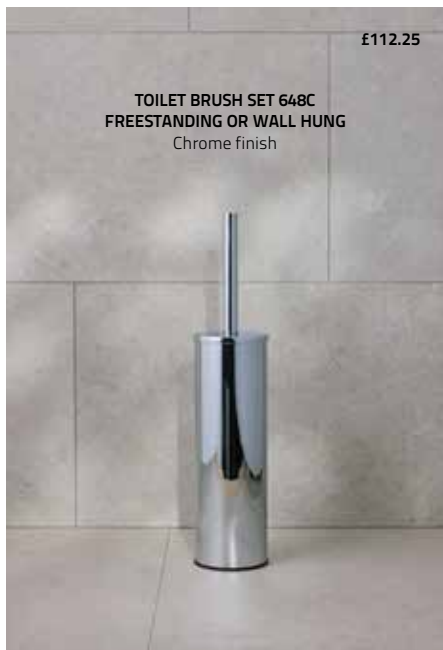

SIGNATURE BASKETS

Corner Shower Tidy measurement W285 x H55 x D205 mm. Removable liner. Dishwasher tested.

Shower Tidy measurement W290 x H55 x D120 mm. Removable liner. Dishwasher tested.

SIGNATURE BASKETS

All baskets on this page have concealed screw fixings.
Baskets marked with no-drill symbol can also be fixed with our fixing adhesive.
Adhesive is always sold separately, code.no. 8798

All baskets on this page have concealed screw fixings. Removable liners. Dishwasher tested.

SIGNATURE FREESTANDING

SIGNATURE FREESTANDING

Four circular color swatches: brushed laquered brass, polished brass, chrome, and polished nickel.

TOILET ROLL HOLDER WITH LID
 Brushed Laquered Brass **5658MP1 £151.75**
 Polished Brass **5658MP £130.25**
 Chrome **5658CH £130.25**
 Polished Nickel **5658MN £162.75**
 Ø190 x H610 mm

Four circular color swatches: brushed laquered brass, polished brass, chrome, and polished nickel.

SPARE ROLL HOLDER
 Brushed Laquered Brass **5659MP1 £104**
 Polished Brass **5659MP £90.25**
 Chrome **5659CH £90.25**
 Polished Nickel **5659MN £112.75**
 Fits 3 rolls, Ø130 x H480 mm