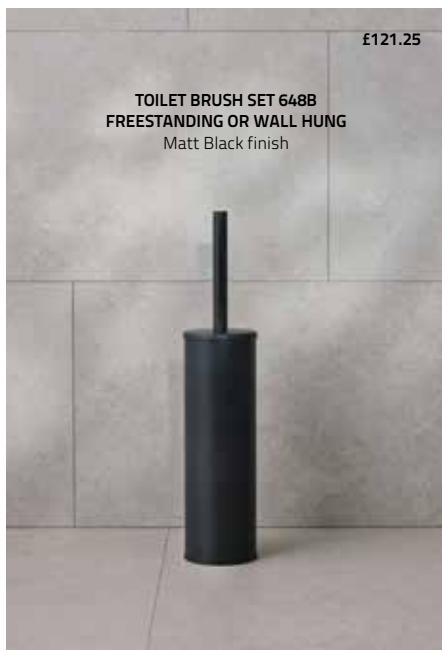

All baskets on this page have concealed screw fixings.
Baskets marked with no-drill symbol can also be fixed with our fixing adhesive.
Adhesive is always sold separately, code.no. 8798

All baskets on this page have concealed screw fixings. Removable liners. Dishwasher tested.

SIGNATURE FREESTANDING

SIGNATURE FREESTANDING

Four circular color swatches: brushed laquered brass, polished brass, chrome, and polished nickel.

TOILET ROLL HOLDER WITH LID
 Brushed Laquered Brass **5658MP1 £151.75**
 Polished Brass **5658MP £130.25**
 Chrome **5658CH £130.25**
 Polished Nickel **5658MN £162.75**
 Ø190 x H610 mm

Four circular color swatches: brushed laquered brass, polished brass, chrome, and polished nickel.

SPARE ROLL HOLDER
 Brushed Laquered Brass **5659MP1 £104**
 Polished Brass **5659MP £90.25**
 Chrome **5659CH £90.25**
 Polished Nickel **5659MN £112.75**
 Fits 3 rolls, Ø130 x H480 mm