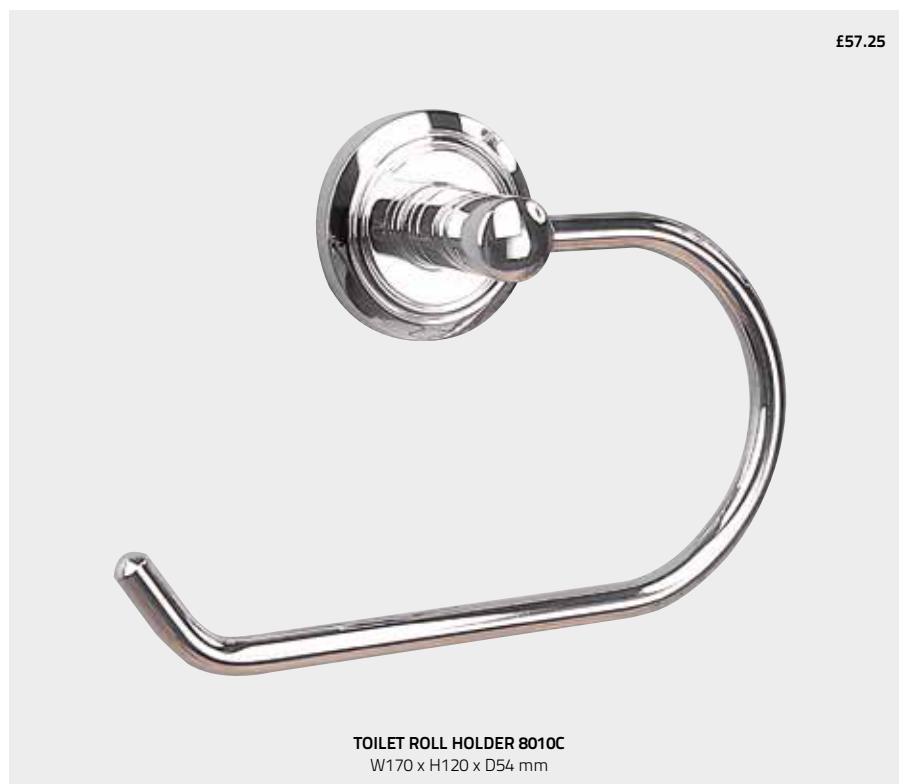

OSLO CHROME

Oslo's functional design, created in brass and finished in chrome, combined with its outstanding choice of products has made it the perfect collection for either a contemporary or a traditional setting.

Screws are included. This collection can also be fixed with our Fixing Adhesive.

10 year Guarantee

Read more about the Miller Way on millerbathrooms.co.uk

Fixing Adhesive £17
Fixing Adhesive code no. 8798
Glue always sold separately
Read more on millerbathrooms.co.uk

LEARN MORE

For detailed measurements please see millerbathrooms.co.uk

Find coordinating products in our Signature Collection on pages 40-62

Backplate Ø55 mm