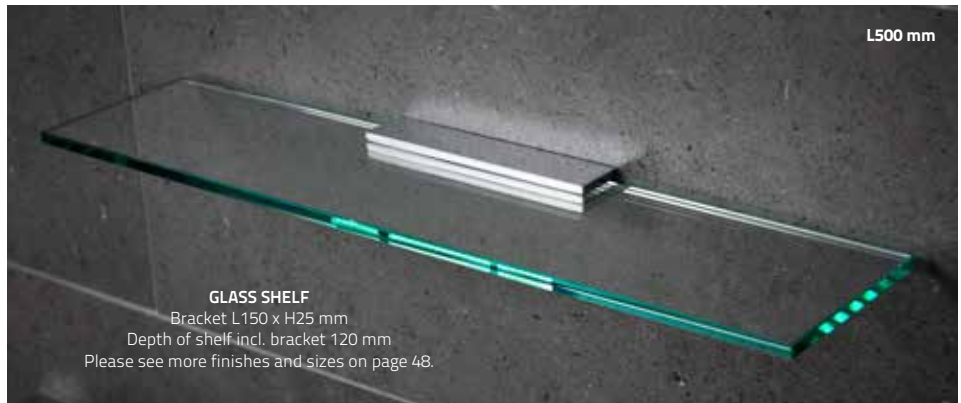

Find coordinating products in our Signature Collection on pages 40-62