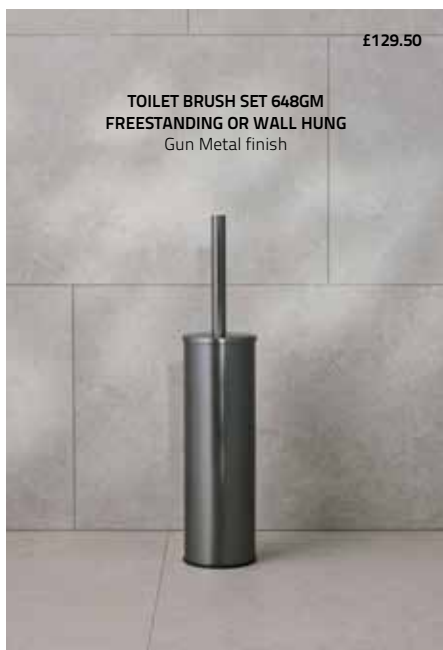

SIGNATURE FREESTANDING

SIGNATURE FREESTANDING

Four circular color swatches: brushed laquered brass, polished brass, chrome, and polished nickel.

TOILET ROLL HOLDER WITH LID
 Brushed Laquered Brass **5658MP1 £151.75**
 Polished Brass **5658MP £130.25**
 Chrome **5658CH £130.25**
 Polished Nickel **5658MN £162.75**
 Ø190 x H610 mm