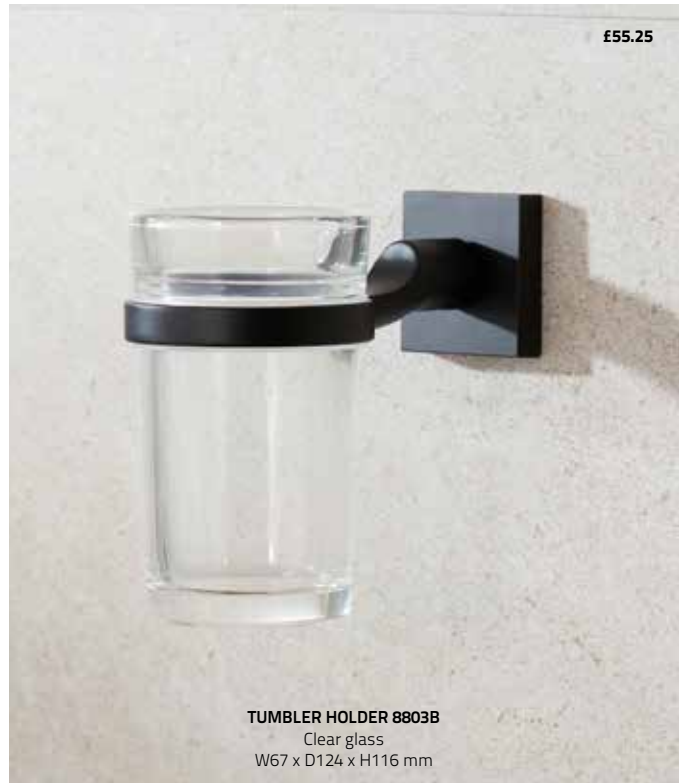

Backplate 45 x 45 mm