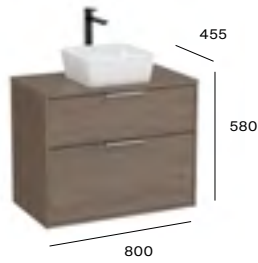

800mm base unit and countertop with two soft-close drawers