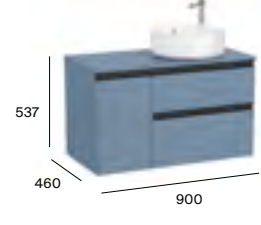

900mm RH base unit and countertop with two soft-close drawers and one door

A857397...	Base unit 2 drawers 600 x 460mm	£494.74
A857397548	Base unit 2 drawers Matt Blue	£519.48
A857417...	Base unit 1 door 300 x 460mm	£349.68
A857417548	Base unit 1 door Matt Blue	£489.54
A857420...	RH Countertop 900 x 460mm	£379.88
A857420548	RH Countertop - Matt Blue 900 x 460mm	£531.84
Required: ZWHB100001 UK space saving waste		£41.02