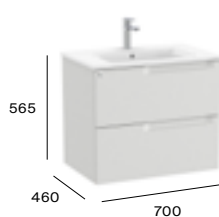

700mm basin and base unit with two soft-close drawers