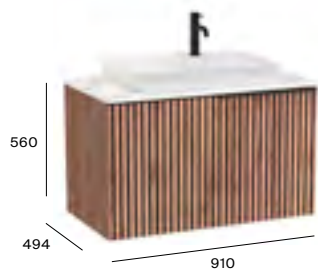

Horizon

910mm base unit and countertop with one soft-close drawer

A857828557 910mm base unit £1,263.22
 Countertop options:
 A857830554 White Calacatta £479.78
 A857830553 Black Marquina £479.78
 Required:
 ZWHB100001 UK space saving waste £41.02