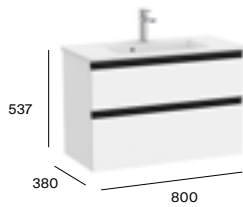

800mm basin and base unit with two soft-close drawers*