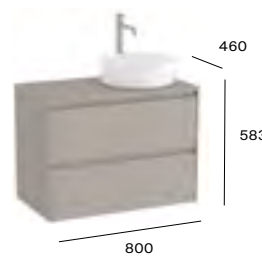

A857616...	Base unit	£903.91
	1000 x 460mm	
A857634...	Countertop	£564.38
	1000 x 460mm	
Required:		
ZWHB100001	UK space saving waste	£41.02

A857630...	Base unit	£827.30
	800 x 460mm	
A857618...	Countertop	£459.47
	800 x 460mm	
Required:		
ZWHB100001	UK space saving waste	£41.02

A857629...	Base unit	£827.30
	800 x 460mm	
A857618...	Countertop	£459.47
	800 x 460mm	
Required:		
ZWHB100001	UK space saving waste	£41.02

A857631...	Base unit	£827.30
	800 x 460mm	
A857618...	Countertop	£459.47
	800 x 460mm	
Required:		
ZWHB100001	UK space saving waste	£41.02

Dimensions are in mm.

Please note: On countertop basin needs to be ordered separately