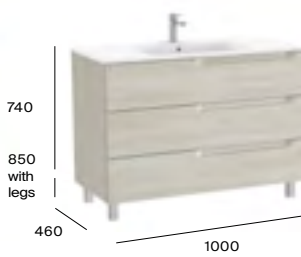

1000mm basin and base unit with three soft-close drawers

A857722...	Base unit with legs 1000 x 460mm	£850.19
A3279A1000	Basin - 1TH	£382.03
Required:	ZWHB100001 UK space saving waste	£41.02