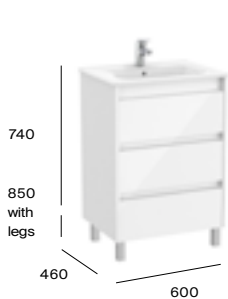

600mm basin and base unit with three soft-close drawers

A857698... Base unit with legs £468.27
A32799E000 Basin - 1TH £275.93
Required:
ZWHB100001 UK space saving waste £41.02