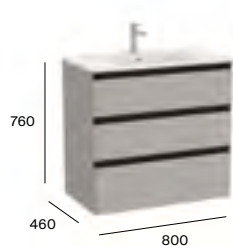

800mm basin and base unit with three soft-close drawers*

A857406...	Base unit	£674.84
A857406548	Base unit - Matt Blue	£944.79
A3279A4000	Slim basin 800 x 460mm 1TH	£318.38
A3270M0000	Standard basin 800 x 460mm 1TH	£392.23