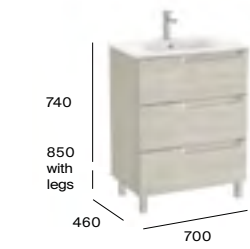

700mm basin and base unit with three soft-close drawers

A857717...	Base unit with legs 700 x 460mm	£746.43
A3279A7000	Basin - 1TH	£297.17
Required:	ZWHB100001 UK space saving waste	£41.02