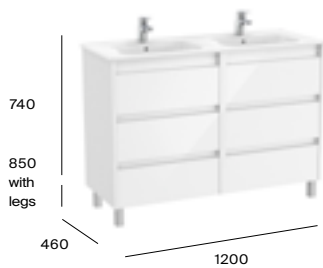

1200mm double basin and base unit with six soft-close drawers

A857698... Base unit with legs £468.27
600 x 460mm (2 required)
A32799A000 Double basin £573.09
1TH per bowl
Required:
ZWHB100001 UK space saving waste £41.02