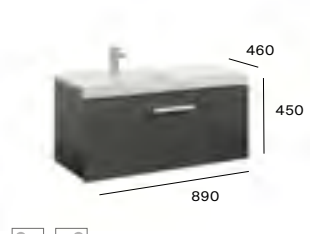

900mm basin and base unit with one drawer