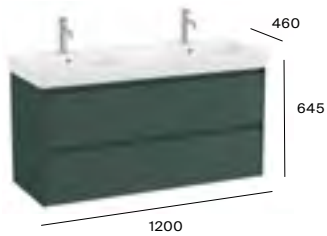

More information:

Dimensions are in mm.

Please note: Tura basins feature a hidden drain and waste included.

Product Band B

Ona

1200mm double basin and base unit with four soft-close drawers*

A857617...	Double base unit	1200 x 460mm	£1,378.84
Double basin 1200 x 460mm 1TH per bowl:			
A32768B004	Gloss White		£603.59
A32768B...	Matt White/Black		£724.30
A32768BS00	Supraglaze		£641.59