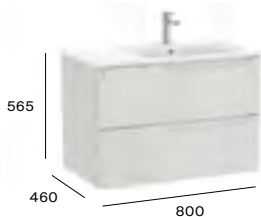

800mm RH basin and base unit with two soft-close drawers