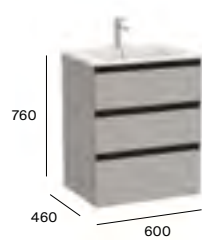

600mm basin and base unit with three soft-close drawers*

A857404...	Base unit	£617.67
A857404548	Base unit - Matt Blue	£864.73
A3279A8000	Slim basin 600 x 460mm 1TH	£275.93