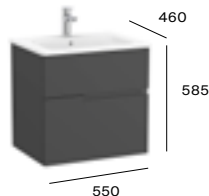

550mm basin and base unit with two drawers*

A858006... Base unit £465.05
A3279AJ000 Basin 1TH £267.64