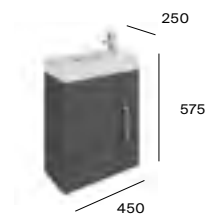

450mm cloakroom basin and wall-hung base unit with one door

A327MS1000 Basin 450 x 250mm 1TH, RH* £117.65
Z856R23... Base unit 450 x 250mm £333.20

Substitute ... in the reference with the code for the chosen furniture finish:

Gloss White 100
Matt Grey 200

Dimensions are in mm.

*These basins are not compatible with basin mixers with cold start function.

Product Band **A**