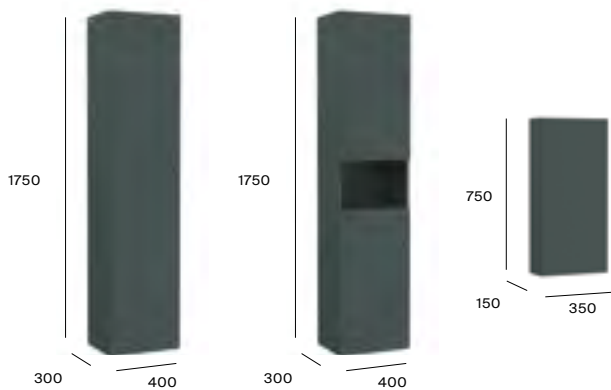

Delta

With 2 soft-close reversible doors and 4 internal wooden shelves

A857635... All finishes £983.42
A857636... All finishes- open shelf £983.42

With 1 soft-close reversible door and 2 internal wooden shelves

A857637... All finishes

£490.25

Delta - For Tura Furniture

With 1 soft-close reversible door and 2 internal wooden shelves

A857637... All finishes

£490.25

Substitute ... in the reference with the code for the chosen furniture finish:

Matt White 509
Sand Grey 510
Matt Green 513

Light Oak 512
Dark Elm 511

Off White 558
Light Noble Grey 559

Light Terracotta 560
Light Elm 565

Dimensions are in mm.