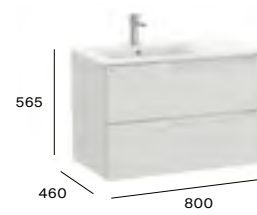

800mm LH basin and base unit with two soft-close drawers