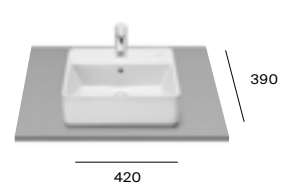

*Only available in 08 Matt Black and 62 Matt White

The Gap Square

A3270Y2000 600 x 370 OTH £525.02

The Gap Square

A3270MM000 420 x 390mm 1TH £351.50

The Gap Square

A3270MN000 600 x 420 1TH £360.94

The Gap Square