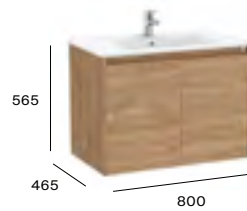

800mm basin and base unit with two soft-close doors

A857693... Base unit £311.84
A32799C000 Basin - 1TH £318.39
Required:
ZWHB100001 UK space saving waste £41.02