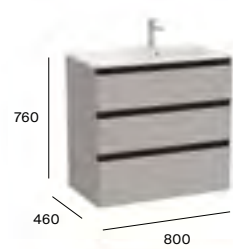

800mm RH basin and base unit with three soft-close drawers*

A857408...	Base unit	£674.84
A857408548	Base unit - Matt Blue	£944.79
A3279A5000	Slim RH basin 800 x 460mm 1TH	£318.38