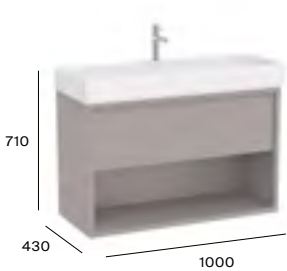

1000mm basin and base unit with 1 soft-close drawer and open bottom shelf

A857890...	1000mm base unit	£1,136.64
Basins		
A327698000	1000 x 430mm - 1TH White	£767.95
A327698.0	1000 x 430mm - 1TH Matt White / Supraglaze®	£921.54