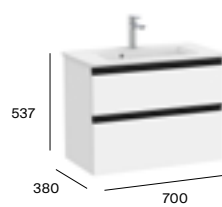

700mm basin and base unit with two soft-close drawers*