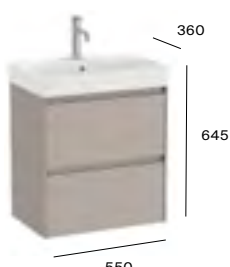

550mm basin and base unit with two soft-close drawers*