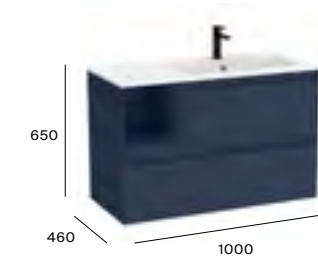

1000mm Stonex® basin and RH base unit with two drawers and open shelf

A857812... Base unit £847.77
A2W8030100 RH basin 1TH £463.15