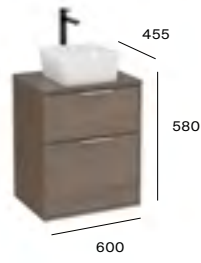

600mm base unit and countertop with two soft-close drawers