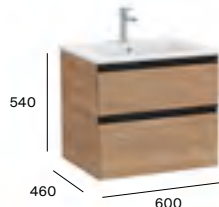

600mm basin and base unit with two soft-close drawers*

A857397...	Base unit	£494.74
A857397548	Base unit - Matt Blue	£519.48
A3279A8000	Slim basin 600 x 460mm 1TH	£275.93