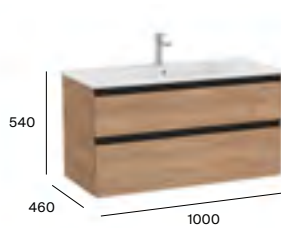

1000mm basin and base unit with two soft-close drawers*

A857724...	Base unit	£613.17
A857724548	Base unit - Matt Blue	£858.44
A3279A1000	Slim basin 1000 x 460mm 1TH	£382.03
A3270MA0000	Standard basin 1000 x 460mm 1TH	£458.70