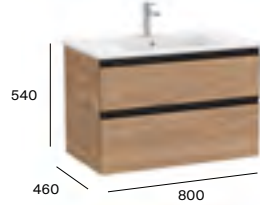

800mm basin and base unit with two soft-close drawers*

A857399...	Base unit	£551.94
A857399548	Base unit - Matt Blue	£772.72
A3279A4000	Slim basin 800 x 460mm 1TH	£318.38
A3270M0000	Standard basin 800 x 460mm 1TH	£392.23