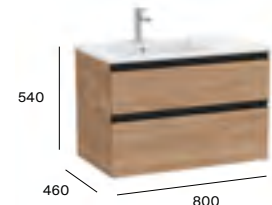

800mm LH basin and base unit with two soft-close drawers*

A857400...	Base unit	£551.94
A857400548	Base unit - Matt Blue	£772.72
A3279A6000	Slim LH basin 800 x 460mm 1TH	£318.38