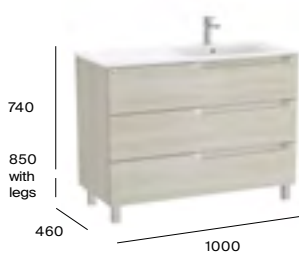

1000mm RH basin and base unit with three soft-close drawers

A857721...	Base unit with legs 1000 x 460mm	£850.19
A3279A2000	Basin - 1TH	£382.03
Required:	ZWHB100001 UK space saving waste	£41.02