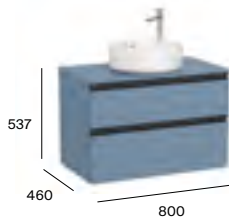

800mm base unit and countertop with two soft-close drawers

A857399...	Base unit 2 drawers 800 x 460mm	£551.94
A857399548	Base unit 2 drawers Matt Blue	£772.72
A857419...	Countertop 800 x 460mm	£325.26
A857419548	Countertop - Matt Blue 800 x 460mm	£455.50
Required: ZWHB100001 UK space saving waste		£41.02