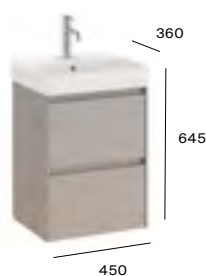

450mm basin and base unit with two soft-close drawers*