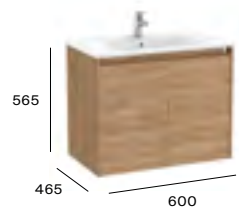

600mm basin and base unit with two soft-close doors

A857692... Base unit £292.29
A32799E000 Basin - 1TH £275.93
Required:
ZWHB100001 UK space saving waste £41.02