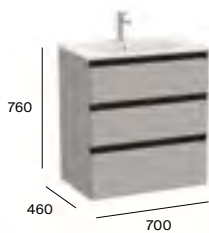

700mm basin and base unit with three soft-close drawers*

A857405...	Base unit	£646.26
A857405548	Base unit - Matt Blue	£904.77
A3279A7000	Slim basin 700 x 460mm 1TH	£297.17