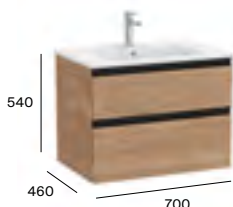

700mm basin and base unit with two soft-close drawers*

A857398...	Base unit	£523.33
A857398548	Base unit - Matt Blue	£732.67
A3279A7000	Slim basin 700 x 460mm 1TH	£297.17