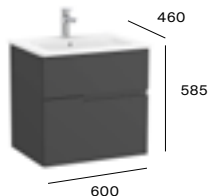

Soft close

Optional side towel rail

More information:

Dimensions are in mm.

700mm basin and base unit with two drawers*

A857921... Base unit £523.35
A3279A7000 Basin 1TH £297.17

600mm basin and base unit with two drawers*