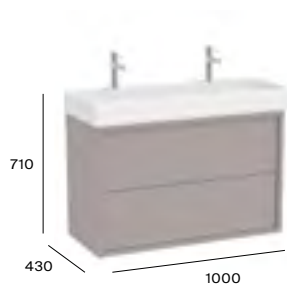

More information:

Dimensions are in mm.

Product Band **B**

Tura

1000mm basin and base unit with 2 soft-close drawers

A857889...	1000mm base unit	£1,454.90
Basins		
A327699000	1000 x 430mm - 2TH White	£767.95
A327699.0	1000 x 430mm - 2TH Matt White / Supraglaze®	£921.54