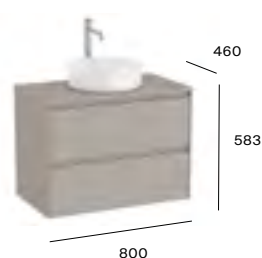

A857616...	Base unit	£903.91
	1000 x 460mm	
A857634...	Countertop	£564.38
	1000 x 460mm	
Required:		
ZWHB100001	UK space saving waste	£41.02

A857630...	Base unit	£827.30
	800 x 460mm	
A857618...	Countertop	£459.47
	800 x 460mm	
Required:		
ZWHB100001	UK space saving waste	£41.02

A857629...	Base unit	£827.30
	800 x 460mm	
A857618...	Countertop	£459.47
	800 x 460mm	
Required:		
ZWHB100001	UK space saving waste	£41.02

A857631...	Base unit	£827.30
	800 x 460mm	
A857618...	Countertop	£459.47
	800 x 460mm	
Required:		
ZWHB100001	UK space saving waste	£41.02

Dimensions are in mm.

Please note: On countertop basin needs to be ordered separately