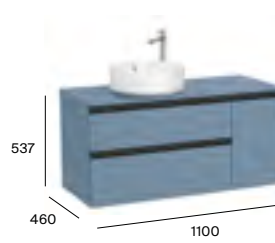

1100mm LH base unit and countertop with two soft-close drawers and one door

A857399...	Base unit 2 drawers 800 x 460mm	£551.94
A857399548	Base unit - Matt Blue 2 drawers	£772.72
A857417...	Base unit 1 door 300 x 460mm	£349.68
A857417548	Base unit - Matt Blue 1 door	£489.54
A857423...	LH Countertop 1200 x 460mm	£427.57
A857423548	LH Countertop - Matt Blue	£598.61
Required:		
ZWHB100001	UK space saving waste	£41.02

Soft close

Soft close

Optional side towel rail

Space saving trap

Dimensions are in mm.