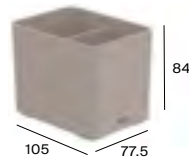

Ona countertop tumbler*

A817672... £14.97