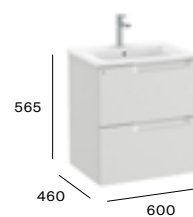

600mm basin and base unit with two soft-close drawers