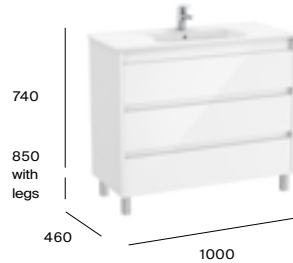

1000mm basin and base unit with three soft-close drawers

A857701... Base unit with legs £566.02
A32799B000 Basin - 1TH £382.03
Required:
ZWHB100001 UK space saving waste £41.02