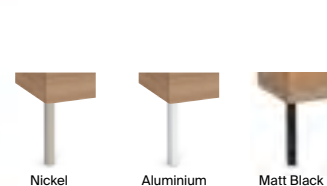

Optional furniture legs 335mm for 2 drawer furniture

A816826339	Aluminium (2 in pack)	£43.73
A816826458	Nickel (2 in pack)	£43.73
A816826485	Matt Black (2 in pack)	£43.73