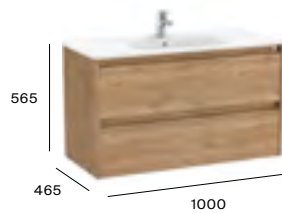

A857694...	Base unit (2 required)	£409.60
A32799A000	Double basin 1TH per bowl	£573.09
Required:		
ZWHB100001	UK space saving waste	£41.02

1000mm basin and base unit with two soft-close drawers