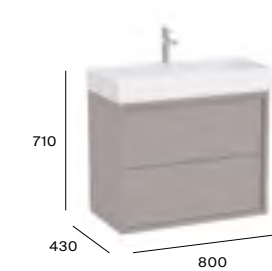

800mm basin and base unit with 2 soft-close drawers

A857887...	800mm base unit	£1,265.12
Basins		
A327695000	800 x 430mm - 1TH White	£533.30
A327695.0	800 x 430mm - 1TH Matt White / Supraglaze®	£639.96