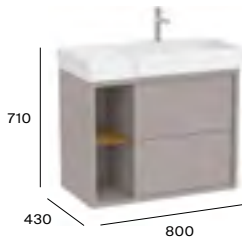

800mm RH basin and base unit with 2 soft-close drawers and side shelves

A857881...	800mm base unit	£1,488.38
Basins		
A327696000	800 x 430mm - 1TH White	£533.30
A327696.0	800 x 430mm - 1TH Matt White / Supraglaze®	£639.96
Optional		
A818025N10	Small felt box with cork lid 335 x 165mm	£270.34