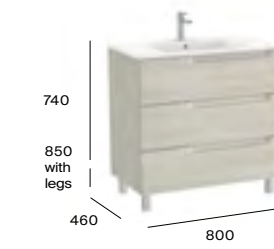

800mm basin and base unit with three soft-close drawers

A857719...	Base unit with legs 800 x 460mm	£779.44
A3279A4000	Basin - 1TH	£318.38
Required:	ZWHB100001 UK space saving waste	£41.02