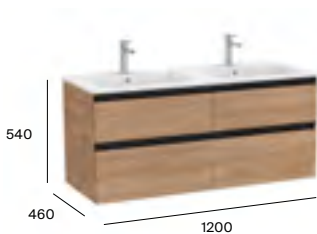

Furniture finishes

Basin finishes

Dimensions are in mm.

The Gap

1200mm double basin and base unit with four soft-close drawers*

A857397...	Base unit 600 x 460mm (2 required)	£494.74
A857397548	Base unit - Matt Blue (2 required)	£519.48
A3279A0000	Slim double basin 1200 x 460mm 1TH per bowl	£573.09