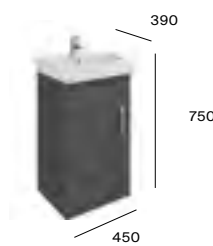

450mm basin and wall-hung base unit with one door

Z327450C00 Basin 450 x 390mm 1TH £132.48
Z856R22... Base unit 405 x 355mm £385.81