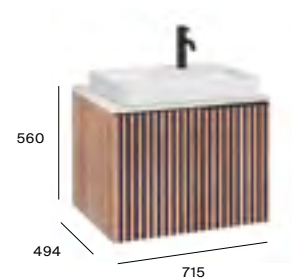

715mm base unit and countertop with one soft-close drawer

A857827557 715mm base unit £1,098.46
Countertop options:
A857829554 White Calacatta £404.03
A857829553 Black Marquina £404.03
Required:
ZWHB100001 UK space saving waste £41.02