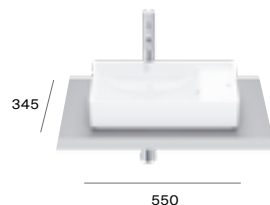

1000mm base unit and countertop with one soft-close drawer

A857610...	Base unit 1000 x 460mm	£704.74
A857634...	Countertop 1000 x 460mm	£564.38
Required:		
ZWHB100001	UK space saving waste	£41.02

800mm base unit and countertop with one soft-close drawer

A857607...	Base unit 800 x 460mm	£611.36
A857618...	Countertop 800 x 460mm	£459.47
Required:		
ZWHB100001	UK space saving waste	£41.02

Delta column unit with two soft-close doors

A857635...	Column unit with four internal glass shelves	£983.42
A857636...	Column unit with open shelf and four internal glass shelves	£983.42

Fineceramic®

Space-saving trap

Soft close

Soft close

Delta top unit with one soft-close door

A857637...	Top unit with two internal glass shelves	£490.25

Accessories

A817670...	Tray	£24.81
A817671...	Container	£14.97
A817672...	Countertop tumbler	£14.97
A817673...	Countertop soap dispenser	£36.48

Please note: If the accessory tray is used on the basin countertop ledge, it is recommended to be used with 460mm width basins

Recommended on countertop basins for base units

Round		
A32768J000	Ø370mm - Gloss White	£514.24
A32768J080	Ø370mm - Matt Black	£617.10
A32768JS00	Ø370mm - Supraglaze	£559.87

Rectangular		
A32768C000	550 x 345mm - Gloss White	£754.04
A32768C620	550 x 345mm - Matt White	£904.85
A32768C080	550 x 345mm - Matt Black	£904.85
A32768CS00	550 x 345mm - Supraglaze	£799.67

Additional on countertop basin options are available on pages 155 -157

Substitute ... in the reference with the code for the chosen finish:

Furniture finishes

Basin finishes

Accessories

Dimensions are in mm.

Please note: On countertop basin needs to be ordered separately

More information:

Product Band B