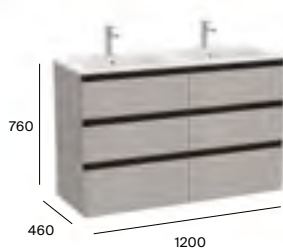

Drawer interior

Standard basin

Slim basin

Dimensions are in mm.

*Required: ZWHB100001 UK space saving waste £41.02

The Gap

1200mm double basin and base unit with six soft-close drawers*

A857404...	Base unit 600 x 460mm (2 required)	£617.67
A857404548	Base unit - Matt Blue	£864.73
A3279A0000	Slim double basin 1200 x 460mm	£573.09