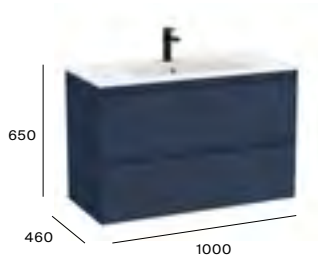

Dimensions are in mm.
 *Please note: The Horizon Countertops are uncut.

Tenue

1000mm basin and base unit with two drawers

A857809... Base unit £847.77
 Basins:
 A327RB8000 Ceramic basin 1TH £382.03
 A2W8028100 Stonex® basin 1TH £463.15