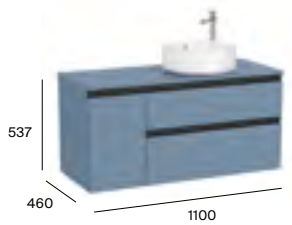

Soft close

Soft close

Optional side towel rail

Space saving trap

Dimensions are in mm.

1100mm RH base unit and countertop with two soft-close drawers and one door

A857399...	Base unit 2 drawers 800 x 460mm	£551.94
A857399548	Base unit 2 drawers Matt Blue	£772.72
A857417...	Base unit 1 door 300 x 460mm	£349.68
A857417548	Base unit 1 door Matt Blue	£489.54
A857422...	RH Countertop 1200 x 460mm	£427.57
A857422548	RH Countertop - Matt Blue 1200 x 460mm	£598.61
Required: ZWHB100001 UK space saving waste		£41.02