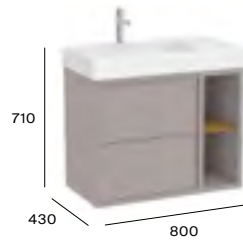

800mm LH basin and base unit with 2 soft-close drawers and side shelves

A857882...	800mm base unit	£1,488.38
Basins		
A327697000	800 x 430mm - 1TH White	£533.30
A327697.0	800 x 430mm - 1TH Matt White / Supraglaze®	£639.96
Optional		
A818025N10	Small felt box with cork lid 335 x 165mm	£270.34