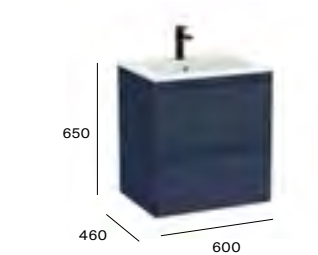

600mm basin and base unit with two drawers