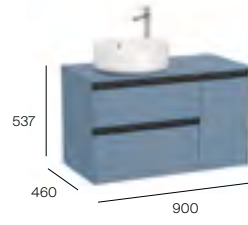

900mm LH base unit and countertop with two soft-close drawers and one door

A857397...	Base unit 2 drawers 600 x 460mm	£494.74
A857397548	Base unit 2 drawers Matt Blue	£519.48
A857417...	Base unit 1 door 300 x 460mm	£349.68
A857417548	Base unit 1 door Matt Blue	£489.54
A857421...	RH Countertop 900 x 460mm	£379.88
A857421548	RH Countertop - Matt Blue 900 x 460mm	£531.84
Required: ZWHB100001 UK space saving waste		£41.02