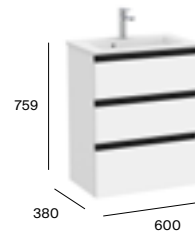

600mm basin and base unit with three soft-close drawers*