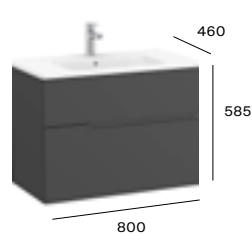

A857923... Base unit £613.17
A3279A1000 Basin 1TH £382.03