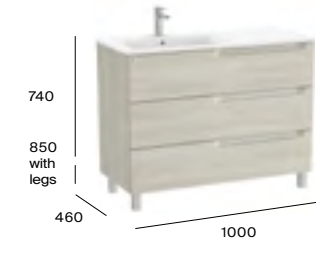

1000mm LH basin and base unit with three soft-close drawers

A857723...	Base unit with legs 1000 x 460mm	£850.19
A3279A3000	Basin - 1TH	£382.03
Required:	ZWHB100001 UK space saving waste	£41.02