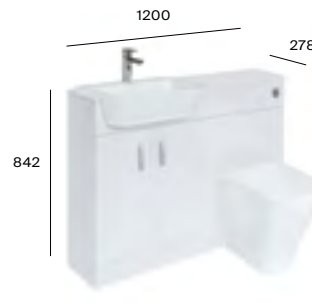

Basin and WC furniture unit combination

A857433...	600mm basin unit for The Gap semi-recessed basin	£538.31
Back-to-wall WC unit		
A857432...	600mm back-to-wall WC unit	£433.85
A860455001	Concealed cistern with push button	£116.47
1200mm Countertop		
A857442...	1200mm RH countertop	£191.24
A857439...	1200mm LH countertop	£191.24

Substitute ... in the reference with the code for the chosen furniture finish:

Dimensions are in mm.

Product Band A