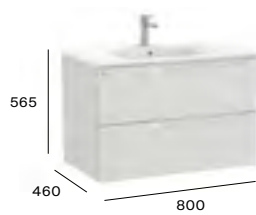

800mm basin and base unit with two soft-close drawers