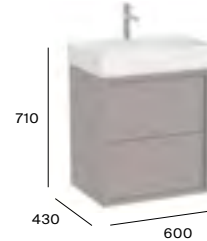

600mm basin and base unit with 2 soft-close drawers

A857880...	600mm base unit	£1,190.71
Basins		
A327694000	600 x 430mm - 1TH White	£380.93
A327694.0	600 x 430mm - 1TH Matt White / Supraglaze®	£457.11