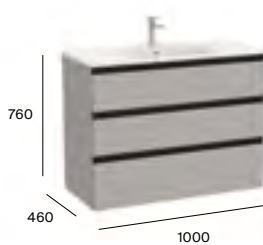

1000mm basin and base unit with three soft-close drawers*

A857725...	Base unit	£736.09
A857725548	Base unit - Matt Blue	£1,030.53
A3279A1000	Slim basin 1000 x 460mm 1TH	£382.03
A3270MA000	Standard basin 1000 x 460mm 1TH	£458.70