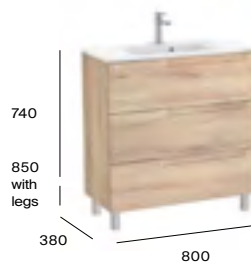

800mm compact basin and base unit with three soft-close drawers

A857760... Base unit with legs 800 x 380mm £846.26
A3279AA000 Basin - 1TH £318.38
Required:
ZWHB100001 UK space saving waste £41.02