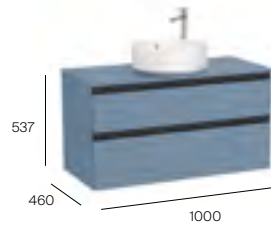

1000mm base unit and countertop with two soft-close drawers

A857724...	Base unit 2 drawers 1000 x 460mm	£613.17
A857724548	Base unit 2 drawers Matt Blue	£858.44
A857834...	Countertop 1000 x 460mm	£427.57
A857834548	Countertop - Matt Blue 1000 x 460mm	£598.61
Required: ZWHB100001 UK space saving waste		£41.02