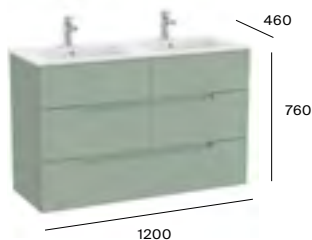

1200mm double basin and base unit with six drawers*

A857924... RH base unit £617.66
A857925... LH base unit £617.66
A3279A0000 Double basin 1TH per bowl £573.09