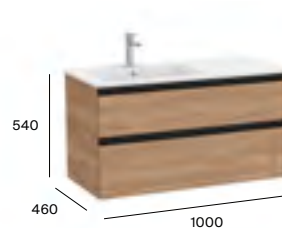

1000mm LH basin and base unit with two soft-close drawers*

A857402...	Base unit	£613.17
A857402548	Base unit - Matt Blue	£858.44
A3279A3000	Slim LH basin 1000 x 460mm 1TH	£382.03
A3270MB0000	Standard LH basin 1000 x 460mm 1TH	£458.70

Dimensions are in mm.

*Required: ZWHB100001 UK space saving waste £41.02