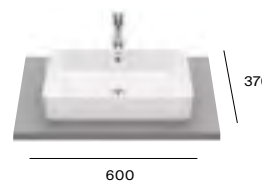

*Only available in 08 Matt Black and 62 Matt White

The Gap Square

A3270Y2000 600 x 370 OTH £525.02

The Gap Square

A3270MM000 420 x 390mm 1TH £351.50

The Gap Square

A3270MN000 600 x 420 1TH £360.94

The Gap Square