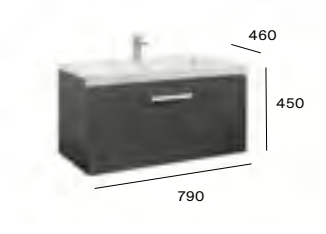

A856877...	Base unit 890 x 460mm	£1,034.05
Compatible basins:		
A327544000	900 x 460mm LH basin 1TH	£560.84
A327543000	900 x 460mm RH basin 1TH	£560.84
ZS28LIS000	Required Adaptor*	£7.13

800mm basin and base unit with one drawer