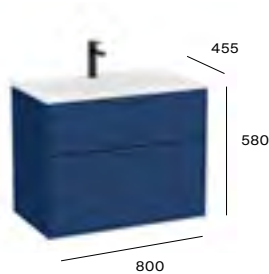

800mm basin and base unit with two soft-close drawers

A857839... Base unit £801.74
Basins:
A32799C000 Ceramic basin 1TH £318.39
A2W8032000 Stonex® basin 1TH £413.81
Required:
ZWHB100001 UK space saving waste £41.02