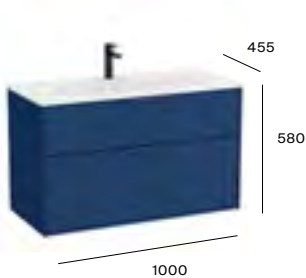

1000mm basin and base unit with two soft-close drawers

A857840... Base unit £922.01
Basins:
A32799B000 Ceramic basin 1TH £382.03
A2W8033000 Stonex® basin 1TH £475.89
Required:
ZWHB100001 UK space saving waste £41.02