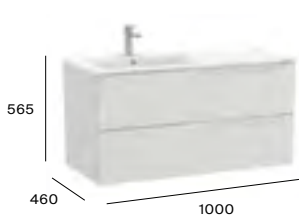

1000mm LH basin and base unit with two soft-close drawers