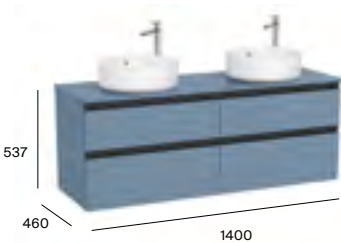

1400mm base unit and countertop with 4 soft-close drawers

A857398...	Base unit 700 x 460mm (2 required)	£523.33
A857404548	Base unit - Matt Blue 700 x 460mm (2 required)	£864.73
A857836...	Countertop 1400 x 460mm	£513.10
A857836548	Countertop - Matt Blue	£718.33
Required:		
ZWHB100001	UK space saving waste	£41.02