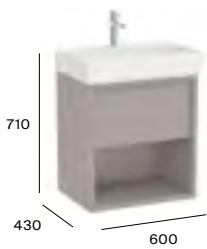

600mm basin and base unit with 1 soft-close drawer and open bottom shelf

A857879...	600mm base unit	£901.94
Basins		
A327694000	600 x 430mm - 1TH White	£380.93
A327694.0	600 x 430mm - 1TH Matt White / Supraglaze®	£457.11
Optional		
A818025N10	Small felt box with cork lid 335 x 165mm	£270.34