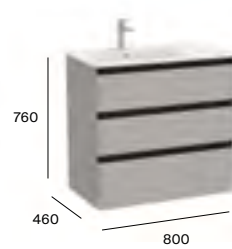

800mm LH basin and base unit with three soft-close drawers*

A857407...	Base unit	£674.84
A857407548	Base unit - Matt Blue	£944.79
A3279A6000	Slim LH basin 800 x 460mm 1TH	£318.38