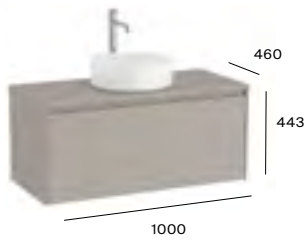

1000mm base unit and countertop with one soft-close drawer

A857610...	Base unit 1000 x 460mm	£704.74
A857634...	Countertop 1000 x 460mm	£564.38
Required:		
ZWHB100001	UK space saving waste	£41.02