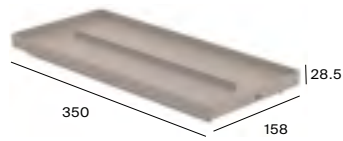

Gloss White
806

Textured City Oak
402

Dimensions are in mm. For On Countertop basins see pages 149 - 151

Furniture Accessories

Ona tray*

A817670... £24.81

Ona container*

A817671... £14.97