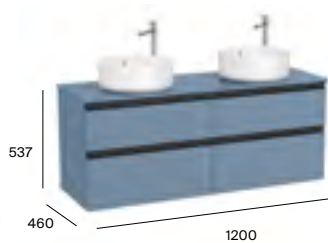

1200mm base unit and countertop with 4 soft-close drawers

A857397...	Base unit 600 x 460mm (2 required)	£494.74
A857397548	Base unit - Matt Blue 600 x 460mm (2 required)	£519.48
A857424...	Countertop 1200 x 460mm	£475.25
A857424548	Countertop - Matt Blue	£665.35
Required:		
ZWHB100001	UK space saving waste	£41.02