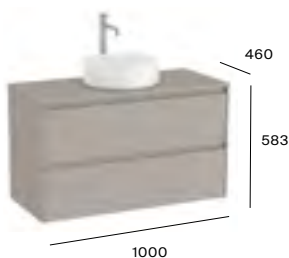

A857616...	Base unit	£903.91
	1000 x 460mm	
A857634...	Countertop	£564.38
	1000 x 460mm	
Required:		
ZWHB100001	UK space saving waste	£41.02

A857630...	Base unit	£827.30
	800 x 460mm	
A857618...	Countertop	£459.47
	800 x 460mm	
Required:		
ZWHB100001	UK space saving waste	£41.02

A857629...	Base unit	£827.30
	800 x 460mm	
A857618...	Countertop	£459.47
	800 x 460mm	
Required:		
ZWHB100001	UK space saving waste	£41.02

A857631...	Base unit	£827.30
	800 x 460mm	
A857618...	Countertop	£459.47
	800 x 460mm	
Required:		
ZWHB100001	UK space saving waste	£41.02

Dimensions are in mm.

Please note: On countertop basin needs to be ordered separately