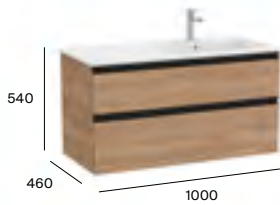

1000mm RH basin and base unit with two soft-close drawers*

A857403...	Base unit	£613.17
A857403548	Base unit - Matt Blue	£858.44
A3279A2000	Slim RH basin 1000 x 460mm 1TH	£382.03
A3270ME000	Standard RH basin 1000 x 460mm 1TH	£458.70