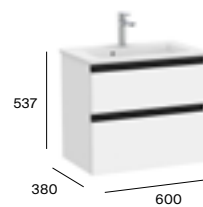

600mm basin and base unit with two soft-close drawers*