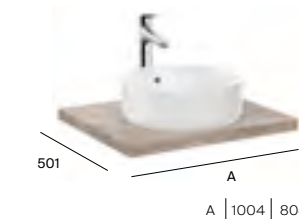

Optional:

A817029001	Tempo towel rail 450mm	£152.14
A817039001	Tempo towel rail 300mm	£135.23

Please note: 1400mm and 1205mm countertops can be installed with 1 or 2 washbasins. Basin position can be central, left or right.