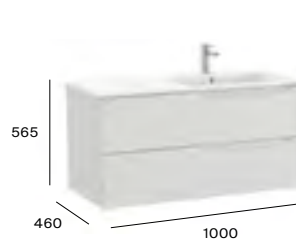

1000mm RH basin and base unit with two soft-close drawers

A857713... Base unit 1000 x 460mm £708.21
A3279A2000 Basin - 1TH £382.03
Required: ZWHB100001 UK space saving waste £41.02