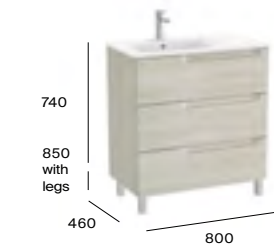

800mm LH basin and base unit with three soft-close drawers

A857720...	Base unit with legs 800 x 460mm	£779.44
A3279A6000	Basin - 1TH	£318.38
Required:	ZWHB100001 UK space saving waste	£41.02