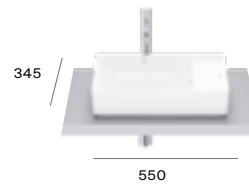

Ona FINECERAMIC®

A32768C000 550 x 345mm White £754.04
A32768C620 550 x 345mm Matt White £904.85
A32768C080 550 x 345mm Matt Black £904.85
A32768CS00 550 x 345mm Supraglaze £799.67