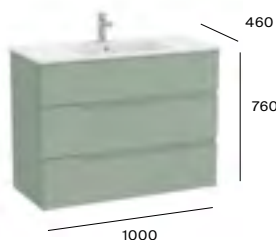

1000mm basin and base unit with three drawers*

A857939... Base unit £736.09
A3279A1000 Basin 1TH £382.03