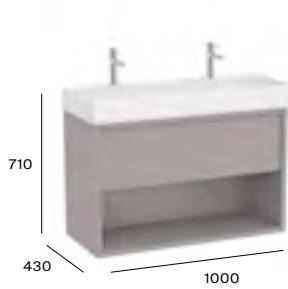

1000mm basin and base unit with 1 soft-close drawer and open bottom shelf

A857890...	1000mm base unit	£1,136.64
Basins		
A327699000	1000 x 430mm - 2TH White	£767.95
A327699.0	1000 x 430mm - 2TH Matt White / Supraglaze®	£921.54