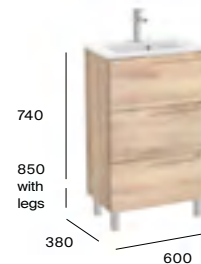

600mm compact basin and base unit with three soft-close drawers

A857759... Base unit with legs 600 x 380mm £787.91
A3279AC000 Basin - 1TH £248.95
Required:
ZWHB100001 UK space saving waste £41.02