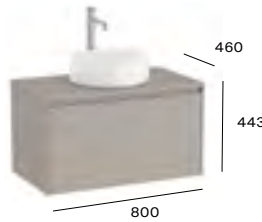

800mm base unit and countertop with one soft-close drawer