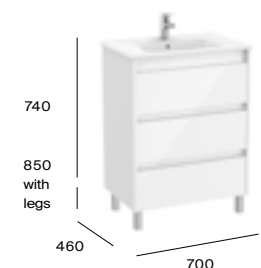

700mm basin and base unit with three soft-close drawers

A857699... Base unit with legs £487.81
A32799D000 Basin - 1TH £297.14
Required:
ZWHB100001 UK space saving waste £41.02