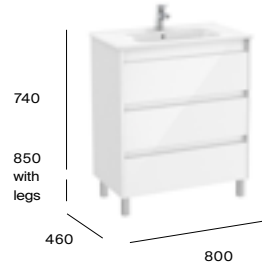

800mm basin and base unit with three soft-close drawers

A857700... Base unit with legs £517.14
A32799C000 Basin - 1TH £318.39
Required:
ZWHB100001 UK space saving waste £41.02