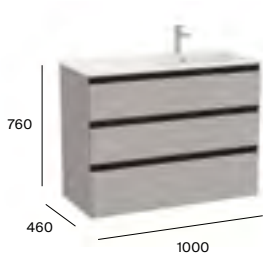

Soft close

Soft close

Optional side towel rail

Space saving trap

Dimensions are in mm.

*Required: ZWHB100001 UK space saving waste £41.02

1000mm RH basin and base unit with three soft-close drawers*

A857410...	Base unit	£736.09
A857410548	Base unit - Matt Blue	£1,030.53
A3279A2000	Slim RH basin 1000 x 460mm 1TH	£382.03
A3270MB000	Standard RH basin 1000 x 460mm 1TH	£458.70