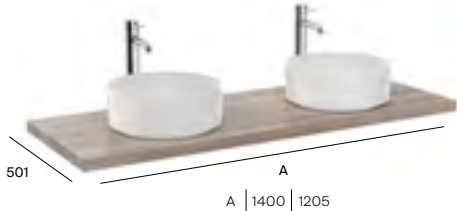

Savana countertop

A857322...	1400 x 501mm	£716.82
A857321...	1205 x 501mm	£674.28

Optional:

A817029001	Tempo towel rail 450mm	£152.14
A817039001	Tempo towel rail 300mm	£135.23

Please note: 1400mm and 1205mm countertops can be installed with 1 or 2 washbasins. Basin position can be central, left or right.