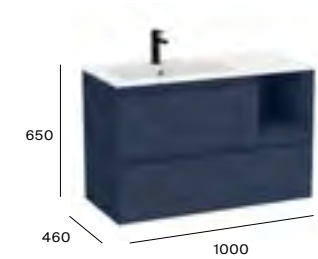

1000mm Stonex® basin and LH base unit with two drawers and open shelf

A857810... Base unit £847.77
A2W8029100 LH basin 1TH £463.15

Soft close