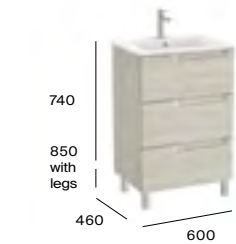

600mm basin and base unit with three soft-close drawers

A857716...	Base unit with legs 600 x 460mm	£713.42
A3279A8000	Basin - 1TH	£275.93
Required:	ZWHB100001 UK space saving waste	£41.02