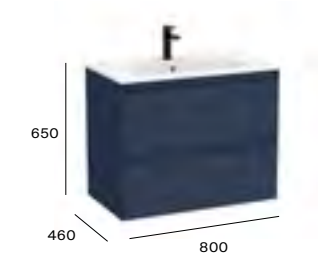

800mm basin and base unit with two drawers

A857808... Base unit £756.94
Basins:
A327RB9000 Ceramic basin 1TH £318.38
A2W8027100 Stonex® basin 1TH £402.74