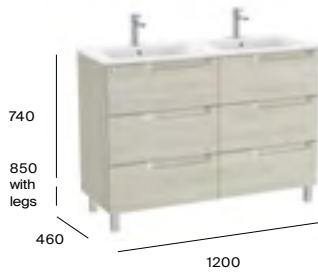

Matt White 509 Pebble Grey 514 Matt Black 523 White Wood 525 Beige Wood 524

Dimensions are in mm.

More information:

Aleyda

1200mm basin and double base unit with six soft-close drawers

A857716...	Base unit with legs 600 x 460mm (2 required)	£713.42
A3279A0000	Double basin 1TH per bowl	£573.09
Required:	ZWHB100001 UK space saving waste	£41.02