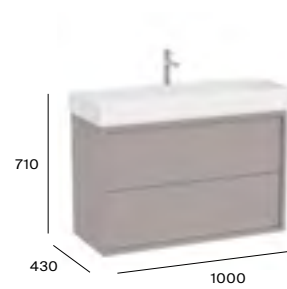

1000mm basin and base unit with 2 soft-close drawers

A857889...	1000mm base unit	£1,454.90
Basins		
A327698000	1000 x 430mm - 1TH White	£767.95
A327698.0	1000 x 430mm - 1TH Matt White / Supraglaze®	£921.54