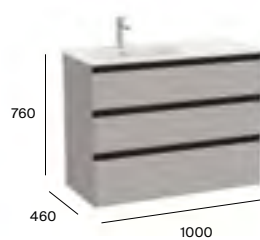

1000mm LH basin and base unit with three soft-close drawers*

A857409...	Base unit	£736.09
A857409548	Base unit - Matt Blue	£1,030.53
A3279A3000	Slim LH basin 1000 x 460mm 1TH	£382.03
A3270MB000	Standard LH basin 1000 x 460mm 1TH	£458.70

Soft close

Soft close

Optional side towel rail

Space saving trap

Dimensions are in mm.

*Required: ZWHB100001 UK space saving waste £41.02