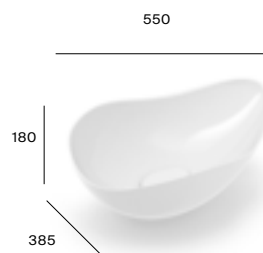

£410.16
£533.23

On countertop FINECERAMIC® basin
550 x 375 mm

A327A13000 White 550 x 375mm OTH
A327A13..0 Colour 550 x 375mm OTH

£533.23
£666.12