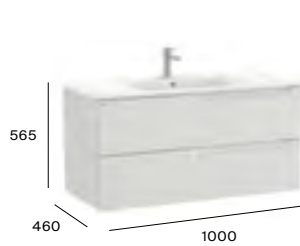

1000mm basin and base unit with two soft-close drawers

A857714... Base unit 1000 x 460mm £708.21
A3279A1000 Basin - 1TH £382.03
Required: ZWHB100001 UK space saving waste £41.02