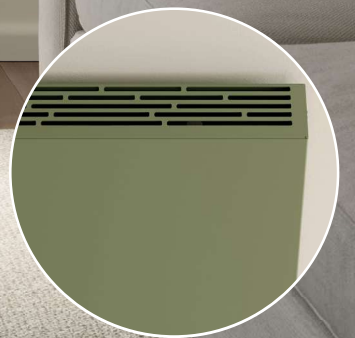

Relax Hybrid **New**

Heats & Cools with Fan Assisted Technology

Horizontal with LED 650mm x 1120mm in Grey Sparkle

Vertical 1800mm x 630mm in Grey Skies

Relax Air New

with Fan Assisted Technology

Horizontal 673mm x 1250mm in Powder Blue with matching Cylinder valves

Relax Style New

with Fan Assisted Technology

Horizontal 653mm x 928mm shown in White RAL 9016 with optional White Ideal TRV Head

Termal **New**

Horizontal 600mm x 1205mm in Matt White with White Pistol TRVs.

Vertical 1800mm x 490mm in RAL 1013 Oyster White with Antique Brass Corner Ideal TRVs.

Horizontal 580mm x1345mm in RAL 9001 Cream with Antique Brass Corner Ideal TRVs.

Vertical 1780mm x 395mm in Matt White with White Corner Ideal TRVs

Torré

Horizontal 600mm x 956mm in Textured Matt White with White Ideal TRVs.

Vertical 1800mm x 356mm in special finish Grey Aluminium with Chrome Corner Ideal TRVs.

Sebino

Horizontal 634mm x 980mm in White RAL 9010 with matching Pistol TRVs.