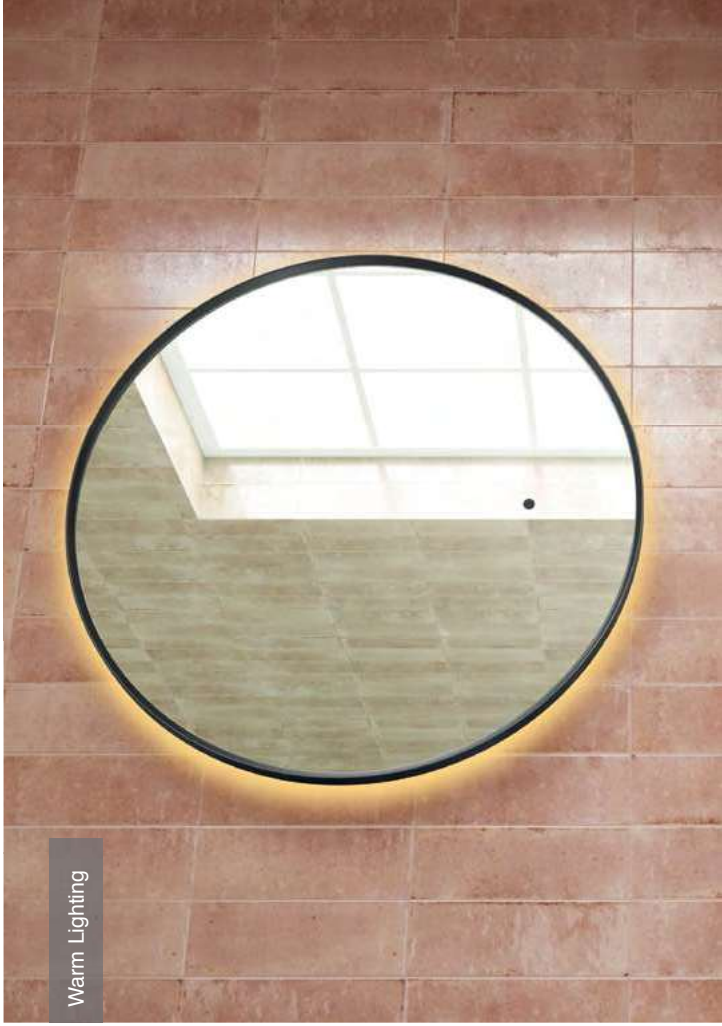

Warm Lighting