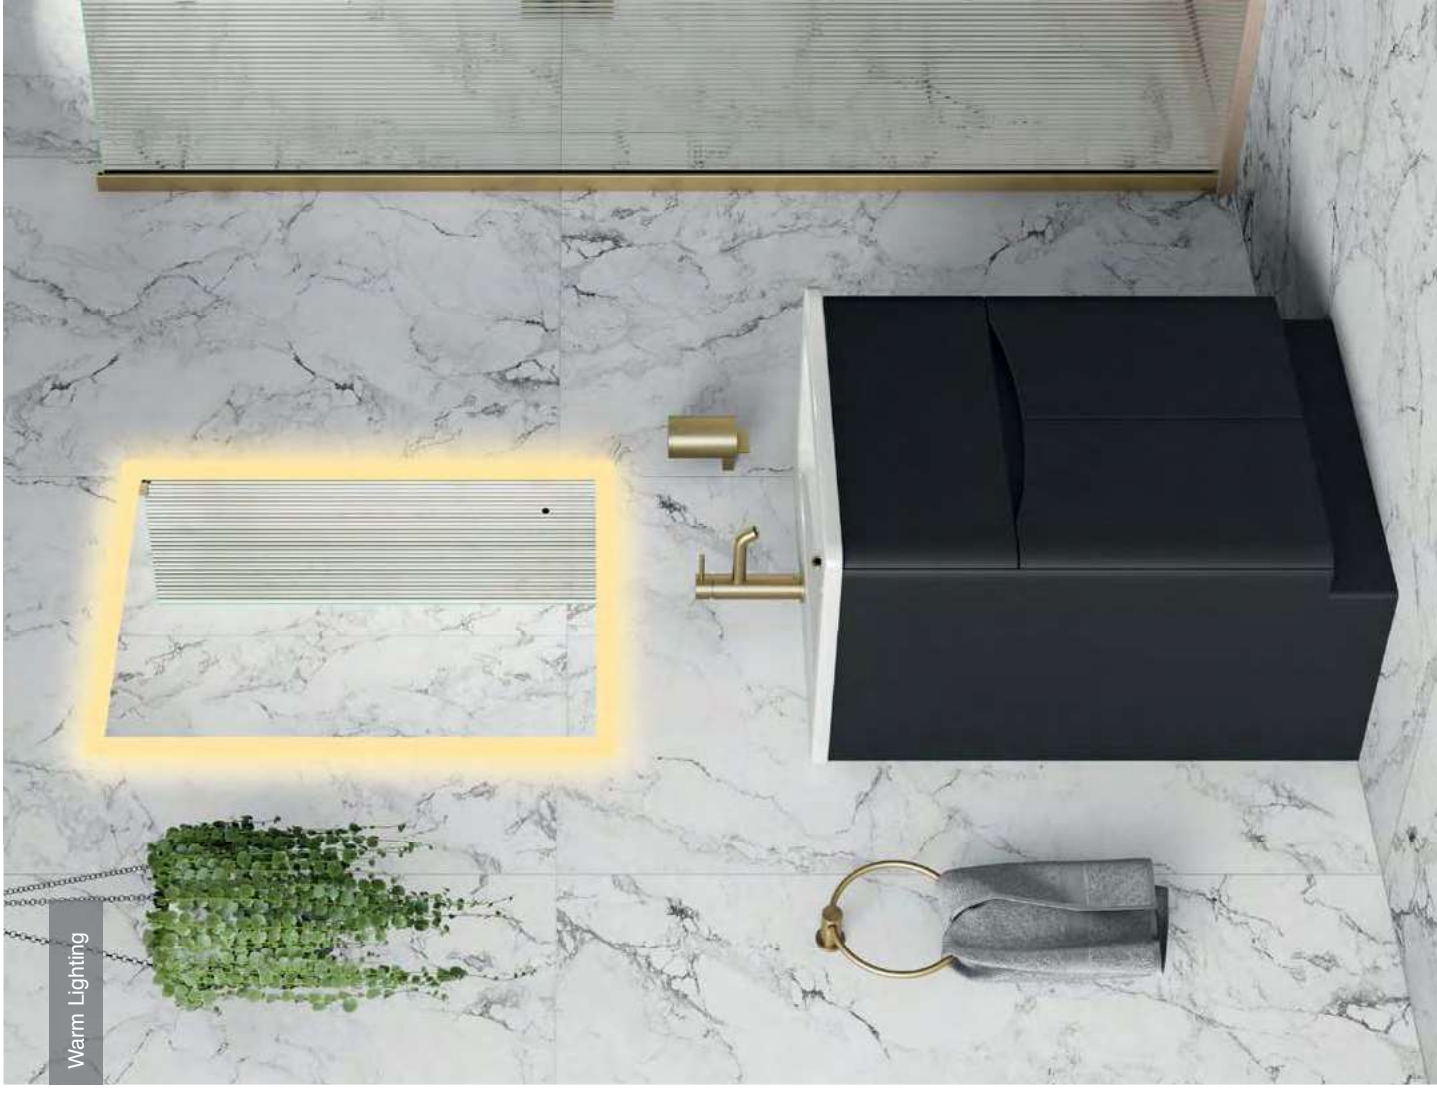

Darcy

LED Mirrors

Features:

- LED Slimline Mirror
- Multi Functional Contactless Sensor Controls Light from Cool - Warm & Brightness with Memory Function
- Ambient Lighting
- Landscape or Portrait
- Heated Demister Pad
- IP44 Rating

Darcy 45
450 x 750 x 30mm

Darcy 100
1000 x 600 x 30mm

Darcy 60
600 x 800 x 30mm

Darcy 120
1200 x 600 x 30mm

Cool Lighting

Warm Lighting

Code	Description	Size	RRP
MLMIDAR45	Darcy 45 LED Mirror	W 450 x H 750 x D 30mm	£336
MLMIDAR60	Darcy 60 LED Mirror	W 600 x H 800 x D 30mm	£368
MLMIDAR100	Darcy 100 LED Mirror	W 1000 x H 600 x D 30mm	£468
MLMIDAR120	Darcy 120 LED Mirror	W 1200 x H 600 x D 30mm	£536

Farnham

LED Mirrors

Features:

- LED Slimline Mirror
- Multi Functional Contactless Sensor Controls Light from Cool - Warm & Brightness with Memory Function
- Ambient Lighting
- Landscape or Portrait
- Heated Demister Pad
- IP44 Rating

Alice

LED Mirrors

Features:

- LED Slimline Mirror
- Multi Functional Contactless Sensor Controls Light from Cool - Warm & Brightness with Memory Function
- Ambient Lighting
- Landscape or Portrait
- Heated Demister Pad
- IP44 Rating