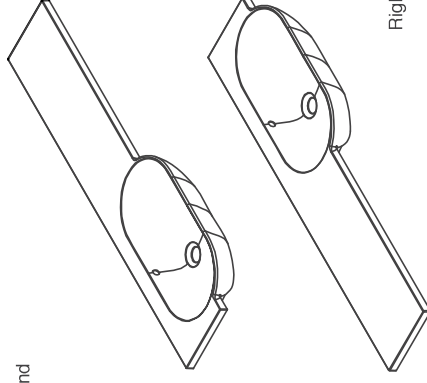

Right-Hand Basin

Left-Hand Basin