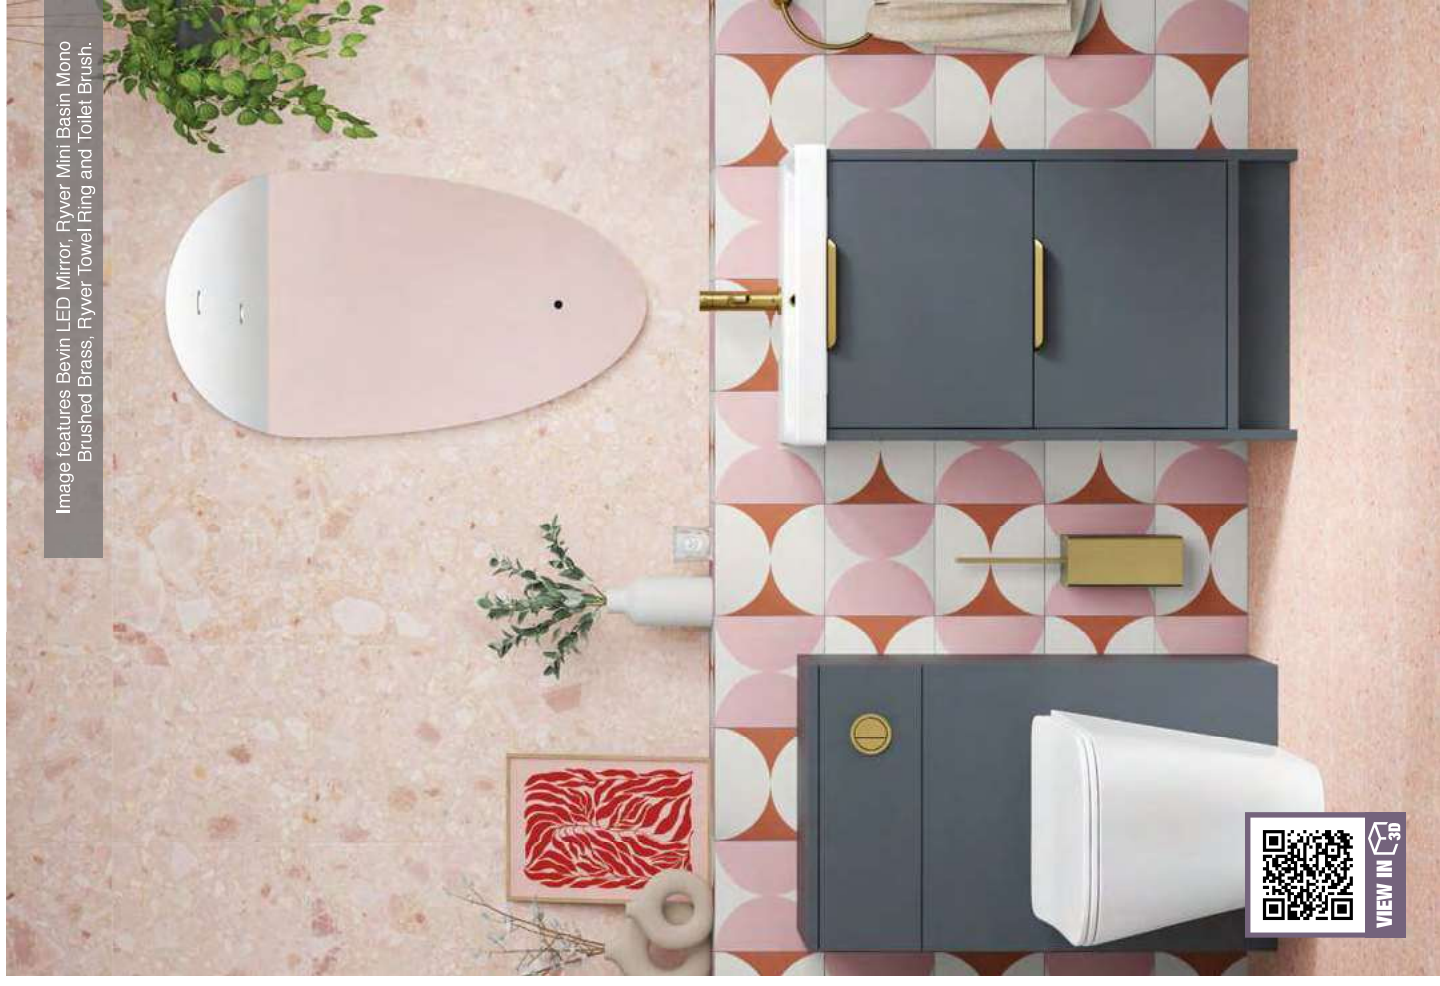

Unit & Basin Size: W 515 x D 395 x H 855mm

500mm 2 Drawer Floor Unit

MLED50FMFG	Pine Green Matt	Chrome Handles	£612
MLED50FMLG	Lead Grey Matt	Chrome Handles	£612
MLED50FMLO	Light Oak	Chrome Handles	£612
MLED50FMWH	White Gloss	Chrome Handles	£612

Image features Bevin LED Mirror, Flyer Mini Basin Mono Brushed Brass, Flyer Towel Ring and Toilet Brush.

For Optional Handles, see pages 68 - 73

Edyn

1 Drawer Wall / 2 Drawer Floor Unit

600mm Ceramic Basin Unit & Basin Size: W 610 x D 395 x H 555mm