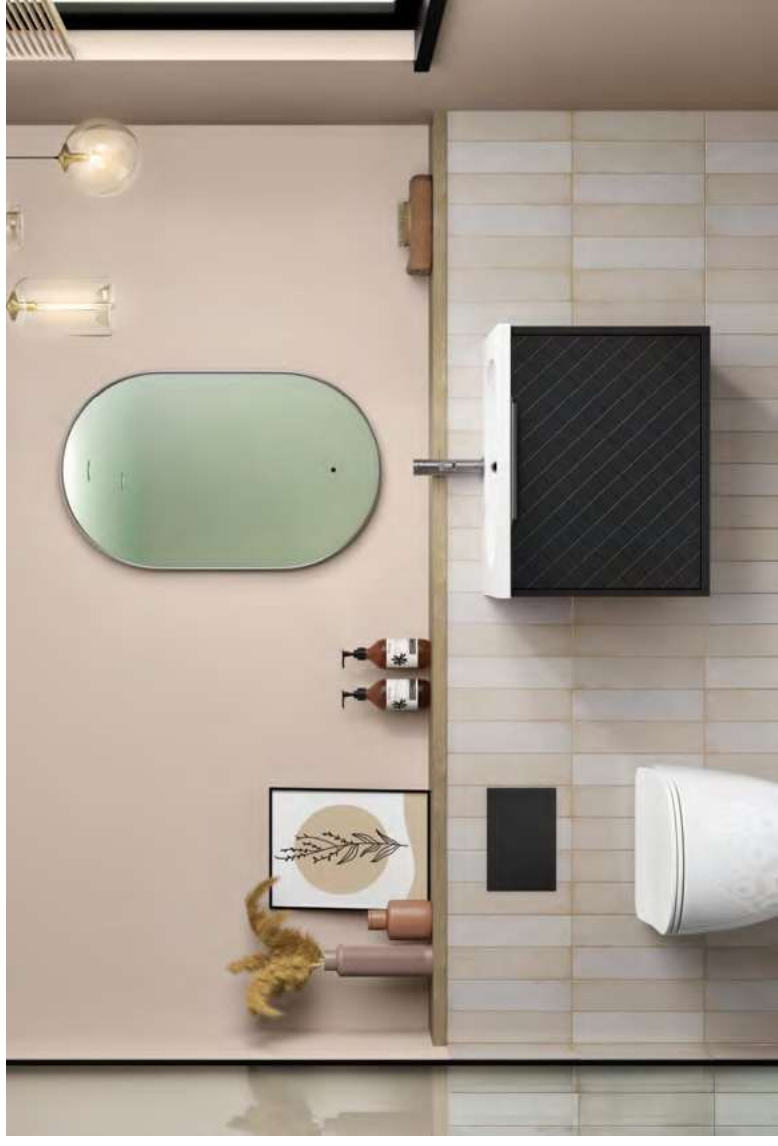

Bonita

A contemporary vanity unit with a distinctive crosshatched front and a concealed internal drawer for seamless organisation. Available in two colours and two width options, Bonita offers flexibility with your choice of the Orca Ceramic Basin, the slimmer Core Ceramic Basin or a worktop for a freestanding basin. Clean lines and tactile detailing give this unit a modern edge, making it a striking addition to any bathroom space.

Vanity Units Sizes - 600, 800

Black Matt

Sage Green