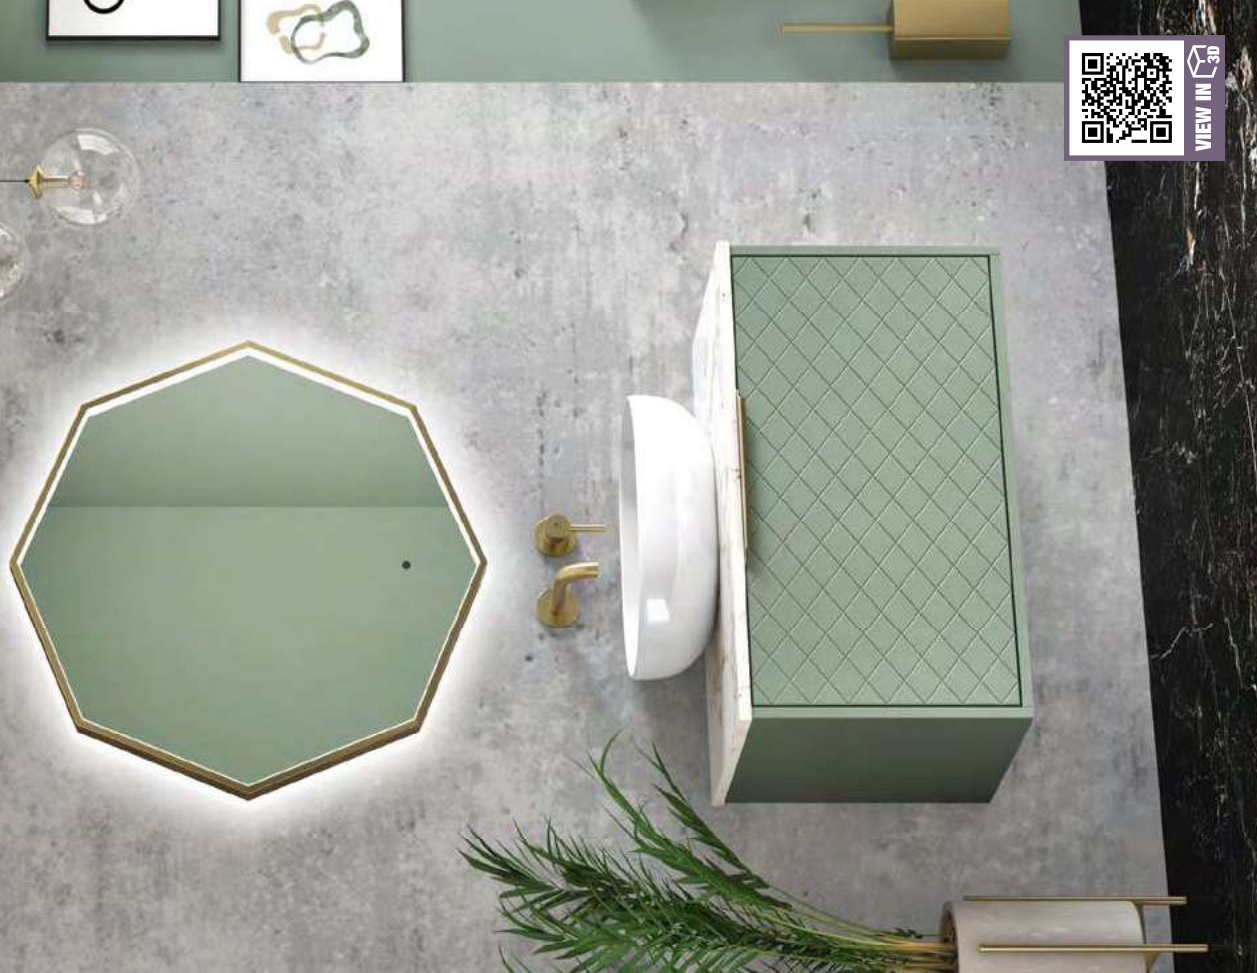

White Gold

MLWHGWT60	W 612 x D 462 x H 22mm	£336
MLWHGWT80	W 812 x D 462 x H 22mm	£449

Black Gold

MLBLGWT60	W 612 x D 462 x H 22mm	£336
MLBLGWT80	W 812 x D 462 x H 22mm	£449

Image features Octa 80 Brushed Brass LED Mirror, Rywer Brushed Brass Wall Mounted Basin and Nera Basin.

VIEW IN 3D

Bonita - Worktop

1 Drawer Wall Unit

600mm Worktop

MLCARWT60		Carrara Marble Worktop	£336
MLBMQWT60		Black Marquina Worktop	£336
MLLCEWT60		Light Cement Worktop	£336
MLWHGWT60		White Gold Worktop	£336
MLBLGWT60		Black Gold Worktop	£336