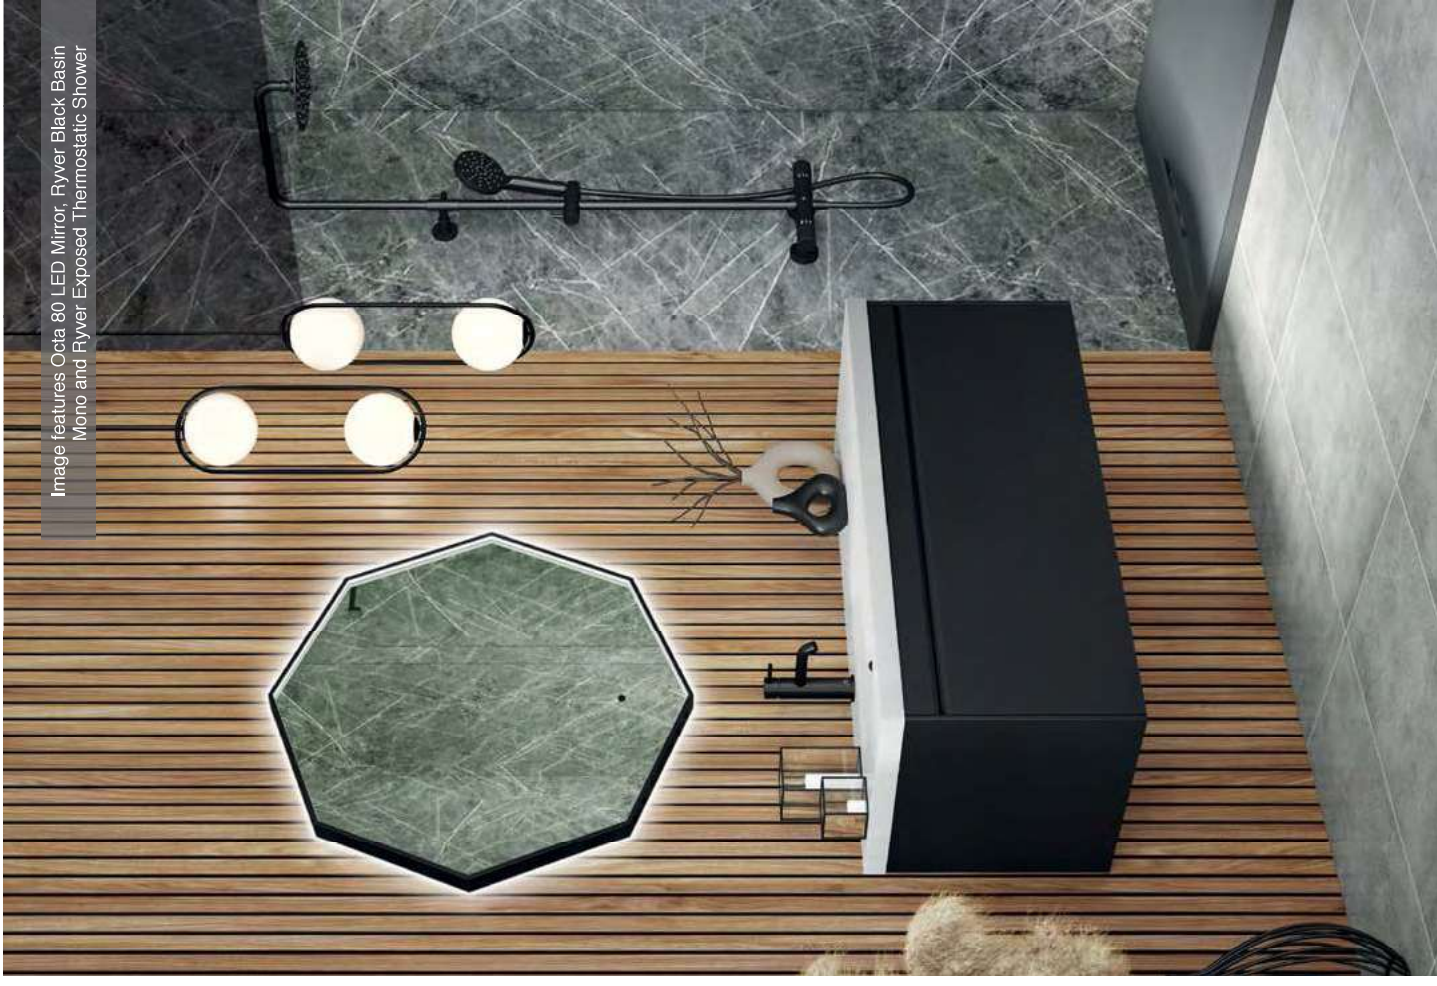

700mm 1 Drawer Wall Unit

MLHAVU70BL	Black Matt	Drawer Organiser	£804
MLHAVU70SG	Sage Green Matt	Drawer Organiser	£804
MLHAVU70OA	Oak Wood Effect	Drawer Organiser	£788

1000mm Ceramic Basin

MLBAHA100	1000mm Hampton Left Hand Ceramic Basin - 1 Taphole	Unit & Basin Size: W 1010 x D 460 x H 440mm	£399
-----------	--	---	------

1000mm 1 Drawer Wall Unit

MLHAVU100BL	Black Matt	Drawer Organiser	£992
MLHAVU100SG	Sage Green Matt	Drawer Organiser	£992
MLHAVU100OA	Oak Wood Effect	Drawer Organiser	£980

Image features Octa 80 LED Mirror, Ryver Black Basin Mono and Ryver Exposed Thermostatic Shower