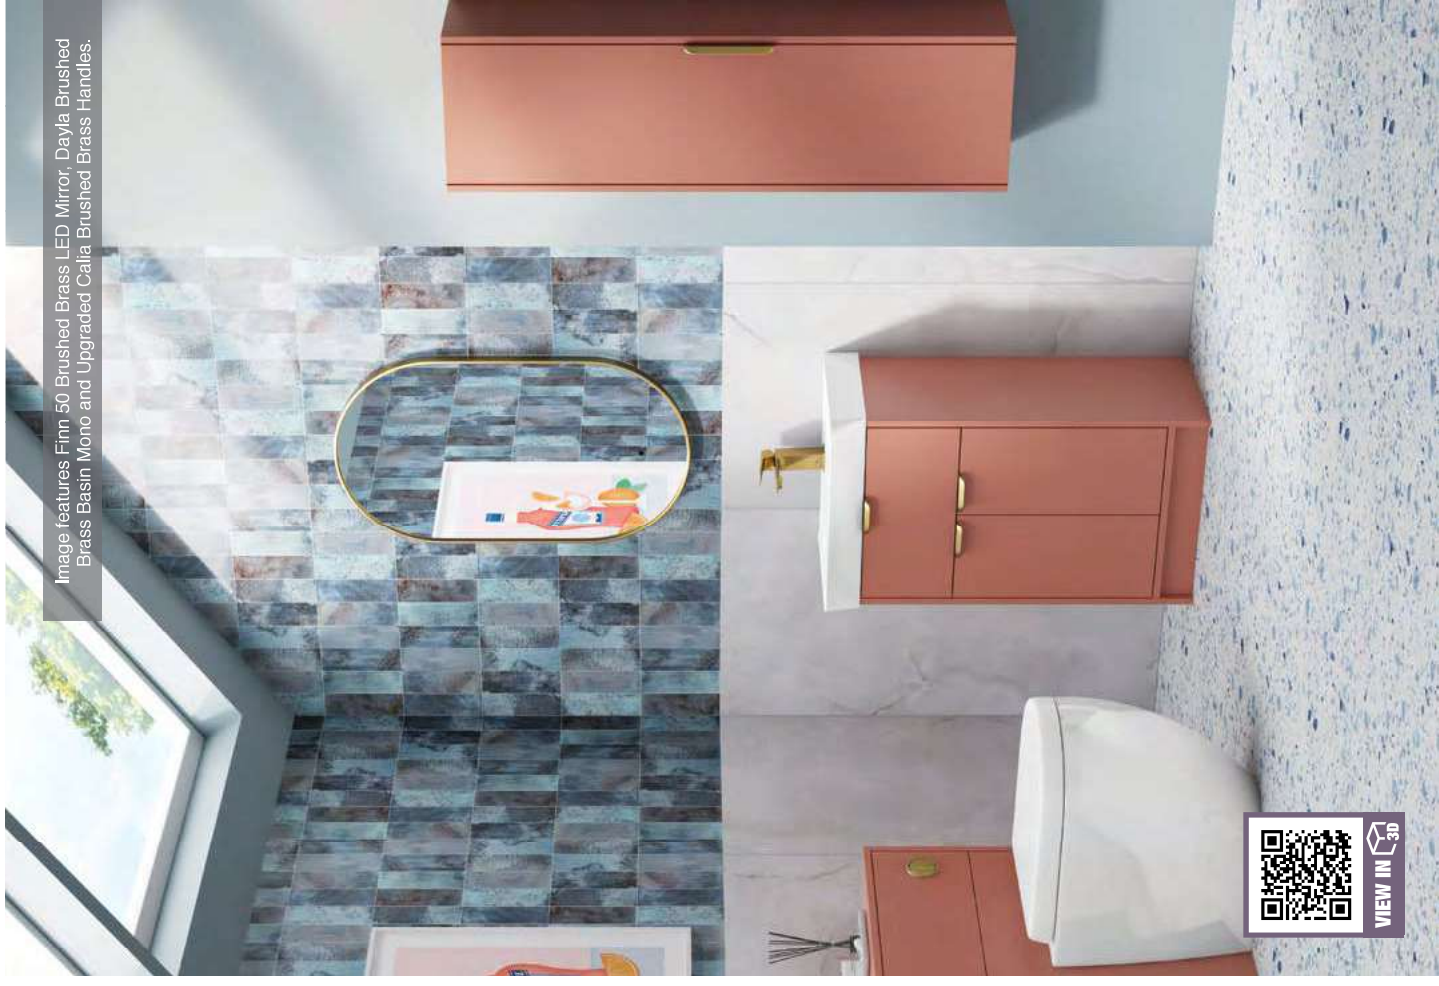

For Optional Handles, see pages 68 - 73. To Add Optional Internal Drawer LED Strip Lighting, see page 29

Image features Finn 50 Brushed Brass LED Mirror, Dayla Brushed Brass Basin Mono and Upgraded Calla Brushed Brass Handles.