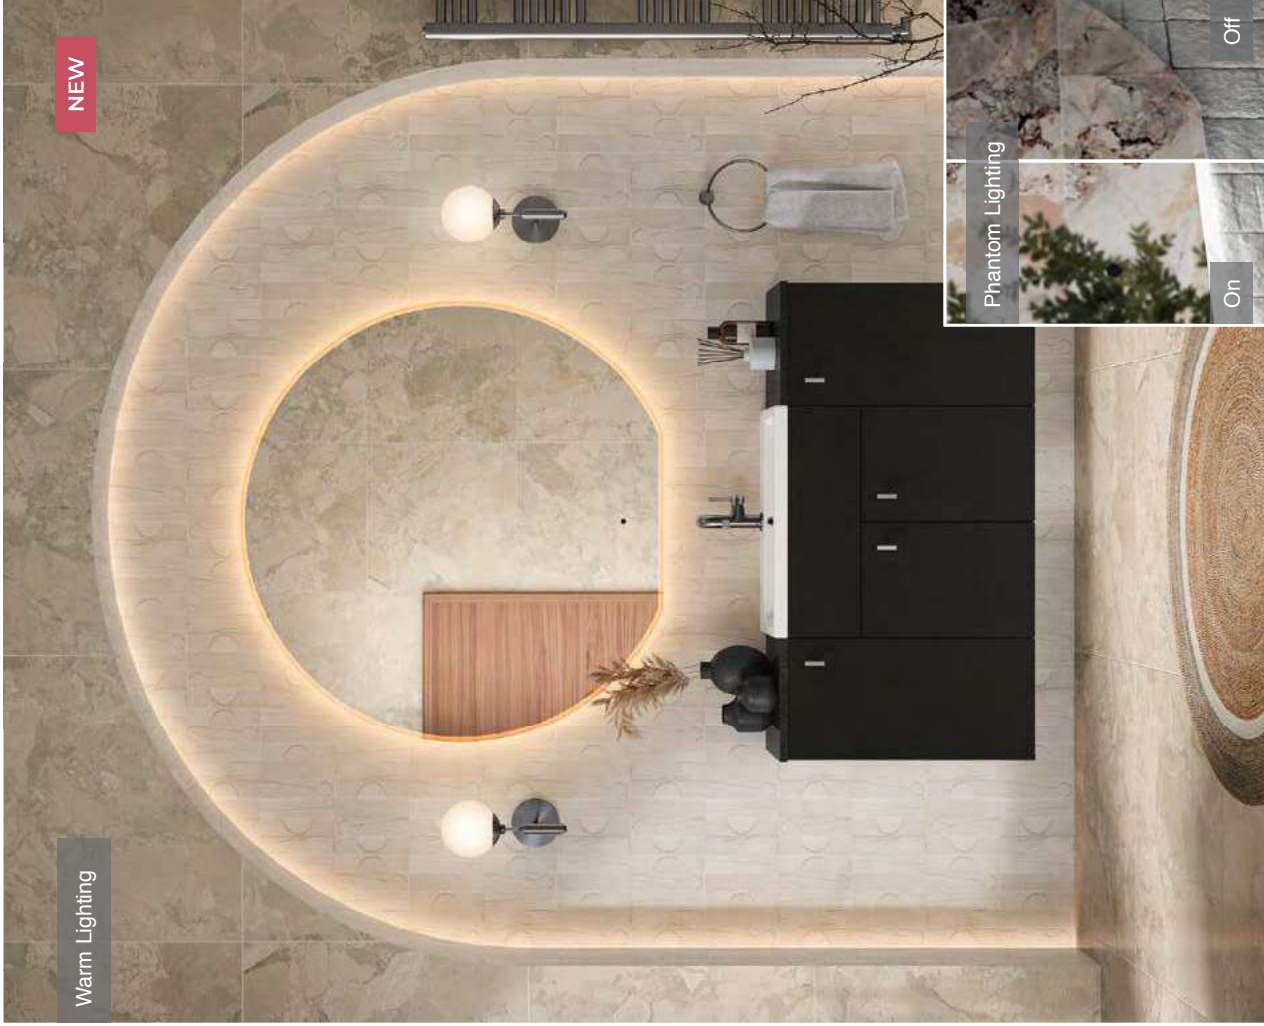

Mani 120

1200 x 1150 x 30mm

Mani 100

1000 x 950 x 30mm

NEW

Warm Lighting

NEW

Cool Lighting