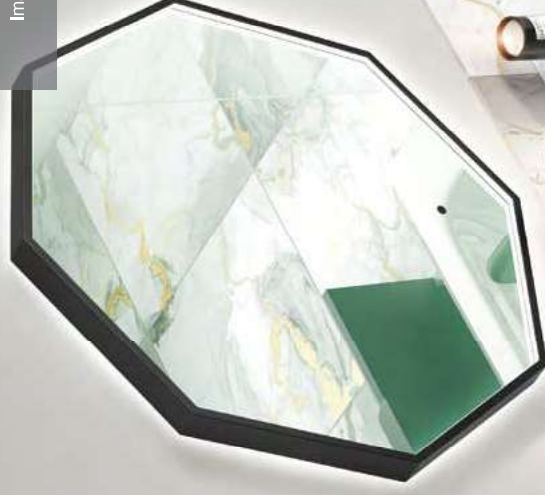

800mm 1 Drawer Wall Unit

MLBOVU80BL	Black Matt	Internal Drawer & Matt Black Handle	£1,037
MLBOVU80SG	Sage Green Matt	Internal Drawer & Brushed Brass Handle	£1,037

For Optional Handles, see pages 68 - 73

Image features Octa 80 Black LED Mirror and Ryver Black Side Lever Basin Mono