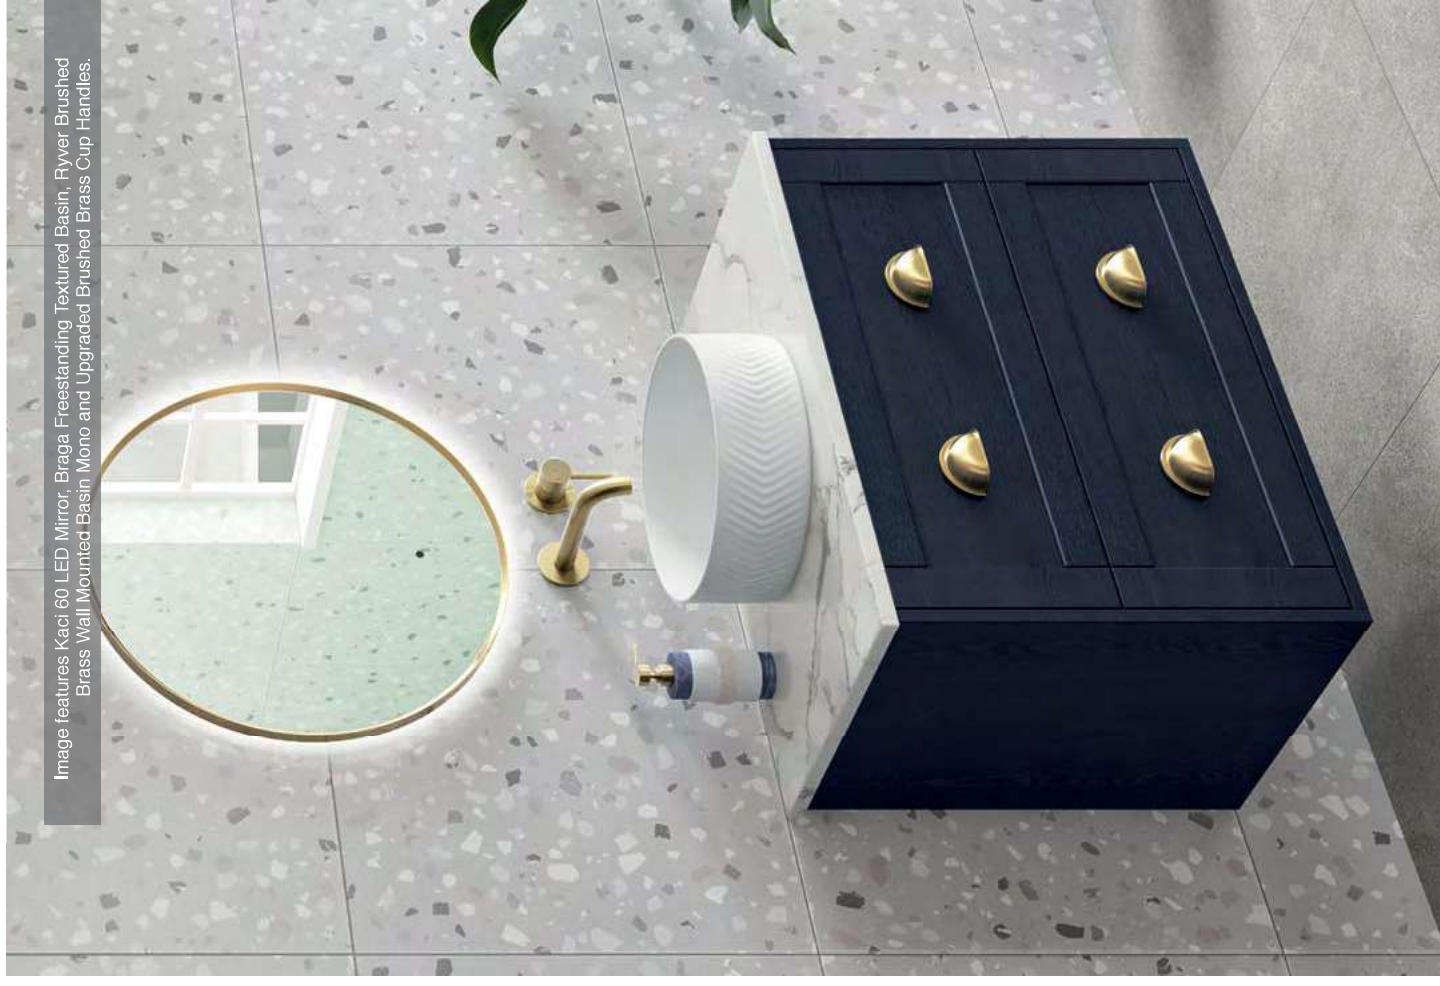

For Optional Handles, see pages 68 - 73

Image features Kaci 60 LED Mirror, Braga Freestanding Textured Basin, Ryver Brushed Brass Wall Mounted Basin Mono and Upgraded Brushed Brass Cup Handles.

Westminster