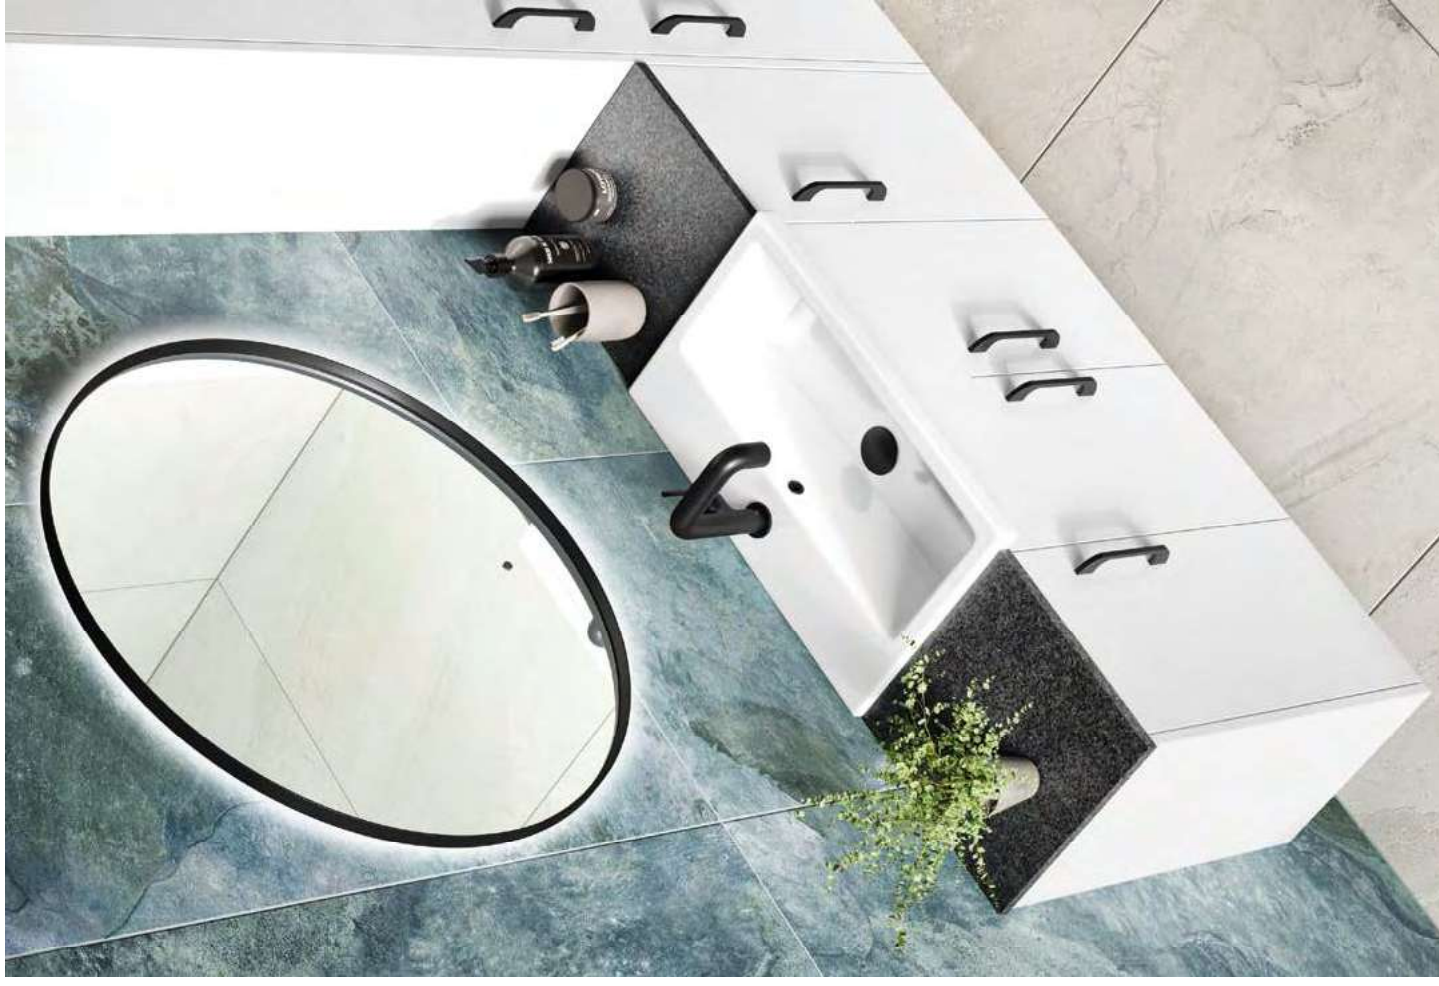

Solid Surface Worktops

Choice of 3 x 12mm Solid Surface Worktops

Our solid surface worktops are consistent throughout and can be cut to whatever size your bathroom demands, with no need to bond on finishing strips. Simply cut to desired size and sand the end to a fine finish.

Standard Solid Surface Worktops 12mm

MLST126SSWTCA	◊ Carrara	W 1260mm x D 365mm x H 12mm	£492
MLST126SSWTBL	● Black Fleck	W 1260mm x D 365mm x H 12mm	£452
MLST126SSWTGR	● Grey Fleck	W 1260mm x D 365mm x H 12mm	£452
MLST156SSWTCA	◊ Carrara	W 1560mm x D 365mm x H 12mm	£502
MLST156SSWTBL	● Black Fleck	W 1560mm x D 365mm x H 12mm	£452
MLST156SSWTGR	● Grey Fleck	W 1560mm x D 365mm x H 12mm	£452
MLST200SSWTCA	◊ Carrara	W 2000mm x D 365mm x H 12mm	£881
MLST200SSWTBL	● Black Fleck	W 2000mm x D 365mm x H 12mm	£804
MLST200SSWTGR	● Grey Fleck	W 2000mm x D 365mm x H 12mm	£804

Slimline Solid Surface Worktops 12mm

MLSL126SSWTCA	◊ Carrara	W 1260mm x D 240mm x H 12mm	£351
MLSL126SSWTBL	● Black Fleck	W 1260mm x D 240mm x H 12mm	£327
MLSL126SSWTGR	● Grey Fleck	W 1260mm x D 240mm x H 12mm	£327
MLSL156SSWTCA	◊ Carrara	W 1560mm x D 240mm x H 12mm	£351
MLSL156SSWTBL	● Black Fleck	W 1560mm x D 240mm x H 12mm	£327
MLSL156SSWTGR	● Grey Fleck	W 1560mm x D 240mm x H 12mm	£327
MLSL200SSWTCA	◊ Carrara	W 2000mm x D 240mm x H 12mm	£629
MLSL200SSWTBL	● Black Fleck	W 2000mm x D 240mm x H 12mm	£579
MLSL200SSWTGR	● Grey Fleck	W 2000mm x D 240mm x H 12mm	£579