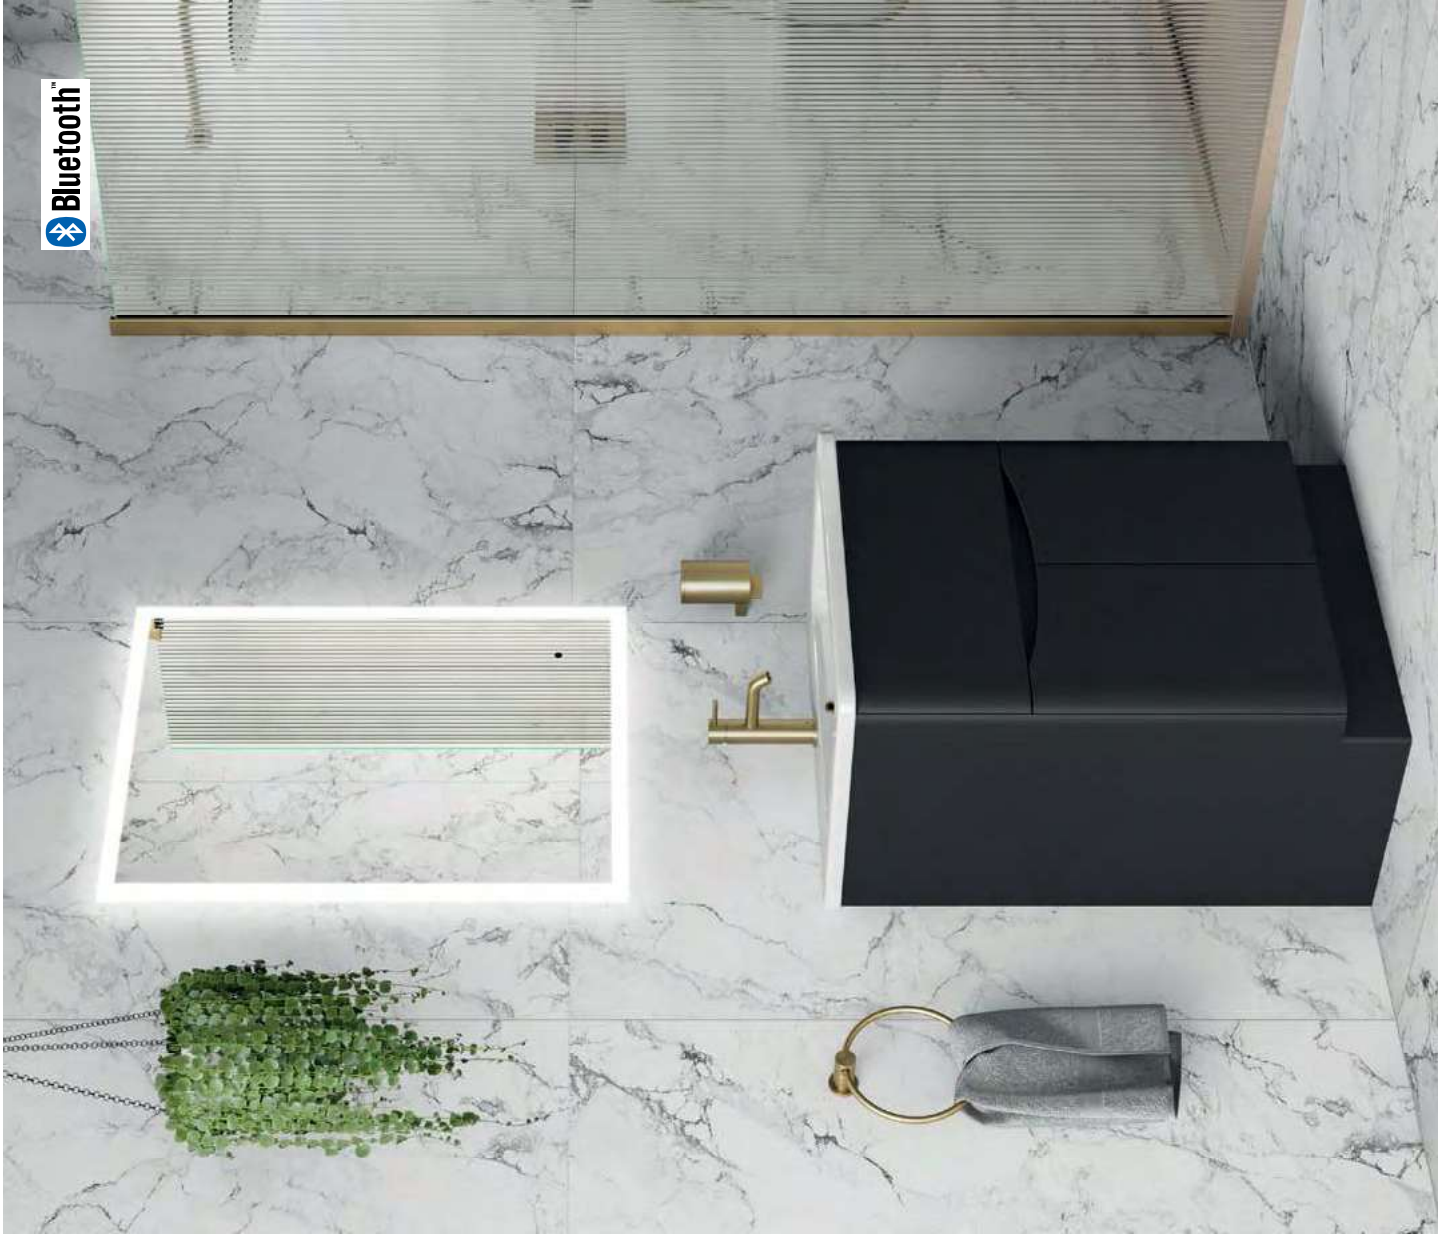

Jane 45
450 x 700 x 50mm

Jane 60
600 x 800 x 50mm

Code	Size	RRP
MLMJAN45	W 450 x H 700 x D 50mm	£310
MLMJAN60	W 600 x H 800 x D 50mm	£336

Bevin

LED Mirrors

Features:

- LED Slimline Mirror
- Multi Functional Contactless Sensor Controls Light from Cool - Warm & Brightness with Memory Function
- Ambient Lighting
- Heated Demister Pad
- IP44 Rating

Bevin 50
500 x 900 x 30mm

Code	Size	RRP
MLMIBEV50	W 500 x H 900 x D 30mm	£430

Darcy

Bluetooth Audio LED Mirrors

Features:

- LED Mirror
- Multi Functional Contactless Sensor Controls Light from Cool - Warm & Brightness with Memory Function
- Landscape or Portrait
- Ambient Lighting
- Heated Demister Pad
- Charging Socket
- Bluetooth Audio
- IP44 Rating

Darcy 60
600 x 800 x 60mm

Code	Size	RRP
MLMIDAR60BT	W 600 x H 800 x D 60mm	£521

Keely

LED Mirror Cabinets

Features:

- LED Black Frame Mirror Cabinet
- Soft Close Double Sided Mirror Doors
- Mirror Sides
- 2 Internal Glass Shelves & Exposed Shelf
- Multi Functional Contactless Sensor Controls Light from Cool - Warm & Brightness with Memory Function
- Ambient Downlight
- Heated Demister Pad
- Charging Socket
- Wireless Mobile Phone Charger
- IP44 Rating

Double Sided Mirror Doors & Back Mirror

Keely 50

500 x 800 x 130mm

Keely 60

600 x 800 x 130mm

Keely 80

800 x 800 x 130mm

Wireless
Phone
Charging