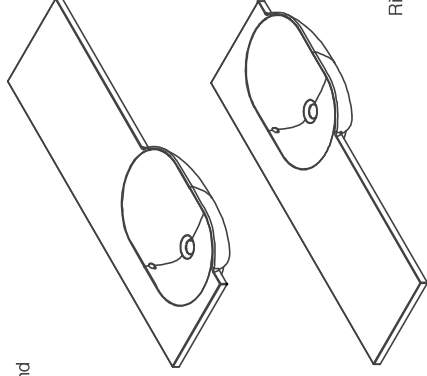

Right-Hand Basin

Integrated Worktop Basins

Resin Basin & Worktop Combined

Left-Hand Basin