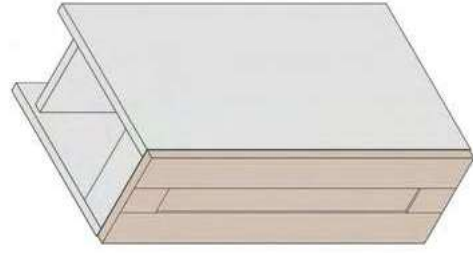

Gresham Fitted Furniture Unit Kits

200mm 1 Door Storage Unit Kits

Standard - 353mm Depth		W 200 x D 353 x H 640mm*
GRE20SUBL	Black Matt	£253
GRE20SUDG	Dust Grey Matt	£253
GRE20SUFG	Fir Green Matt	£253
GRE20SUIN	Indigo Matt	£253
GRE20SUCA	Cashmere Matt	£253

Slimline - 228mm Depth		W 200 x D 228 x H 640mm*
GRESL20SUBL	Black Matt	£239
GRESL20SUDG	Dust Grey Matt	£239
GRESL20SUFG	Fir Green Matt	£239
GRESL20SUIN	Indigo Matt	£239
GRESL20SUCA	Cashmere Matt	£239