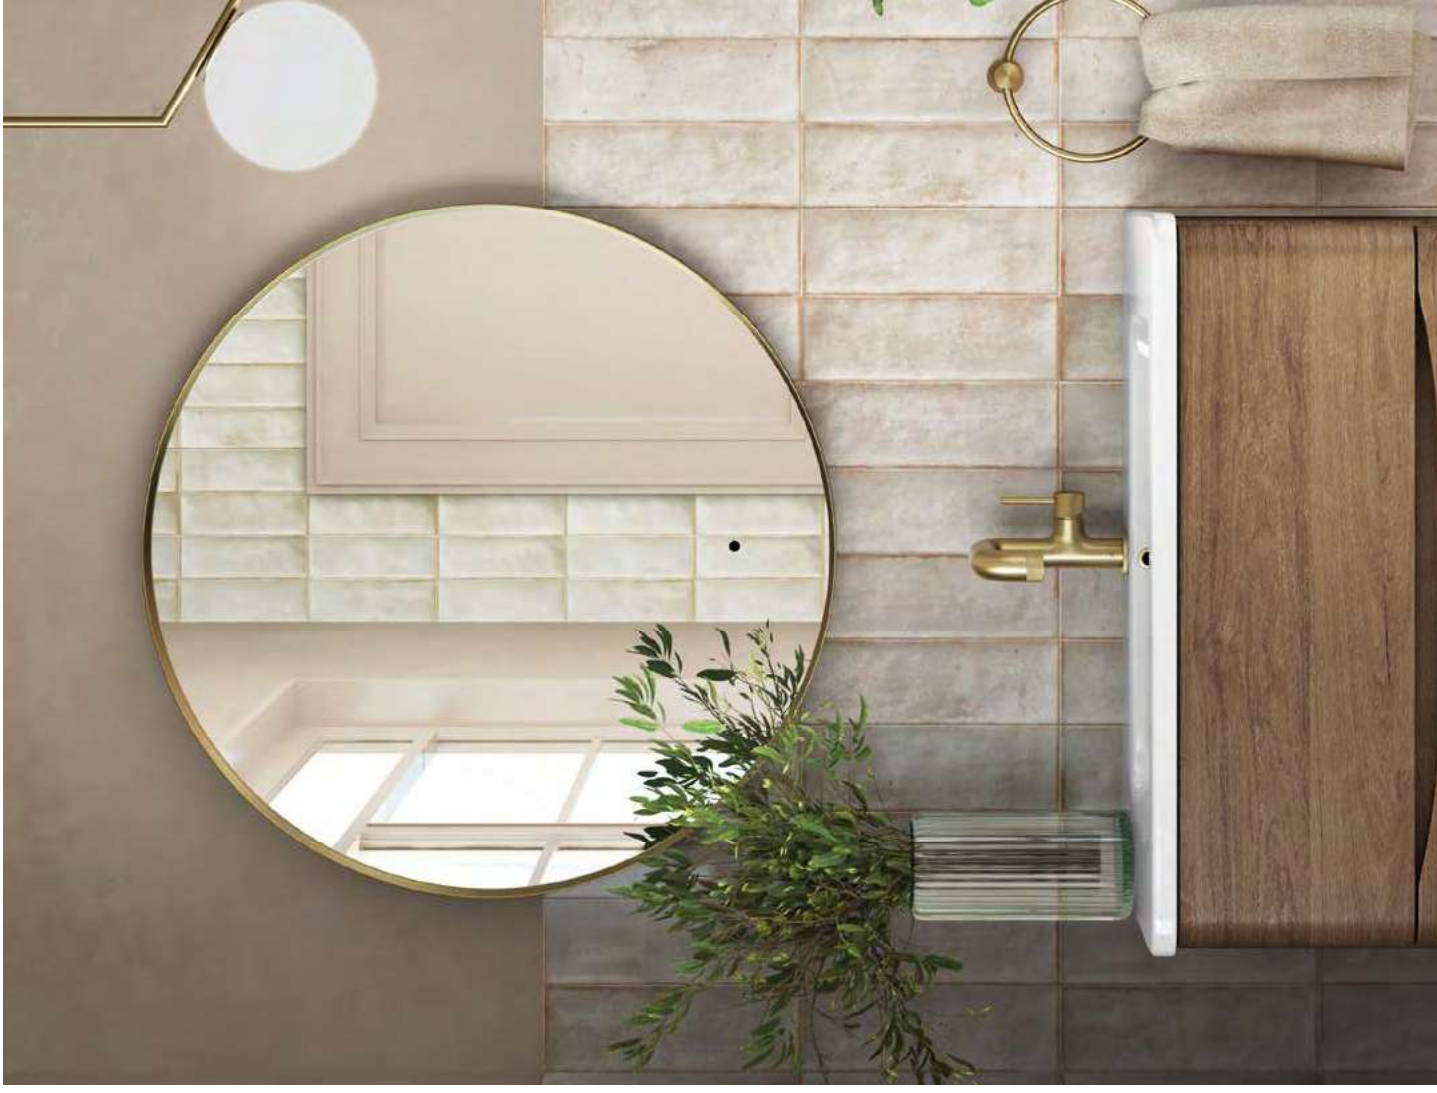

MATT BLACK

BRUSHED BRASS

GUN METAL

Code	Frame	Size	RRP
MLMIKAC60BL	Matt Black	H 600 x W 600 x D 37mm	£368
MLMIKAC60	Brushed Brass	H 600 x W 600 x D 37mm	£368
MLMIKAC60GM	Gun Metal	H 600 x W 600 x D 37mm	£368
MLMIKAC80BL	Matt Black	H 800 x W 800 x D 37mm	£504
MLMIKAC80	Brushed Brass	H 800 x W 800 x D 37mm	£504
MLMIKAC80GM	Gun Metal	H 800 x W 800 x D 37mm	£504