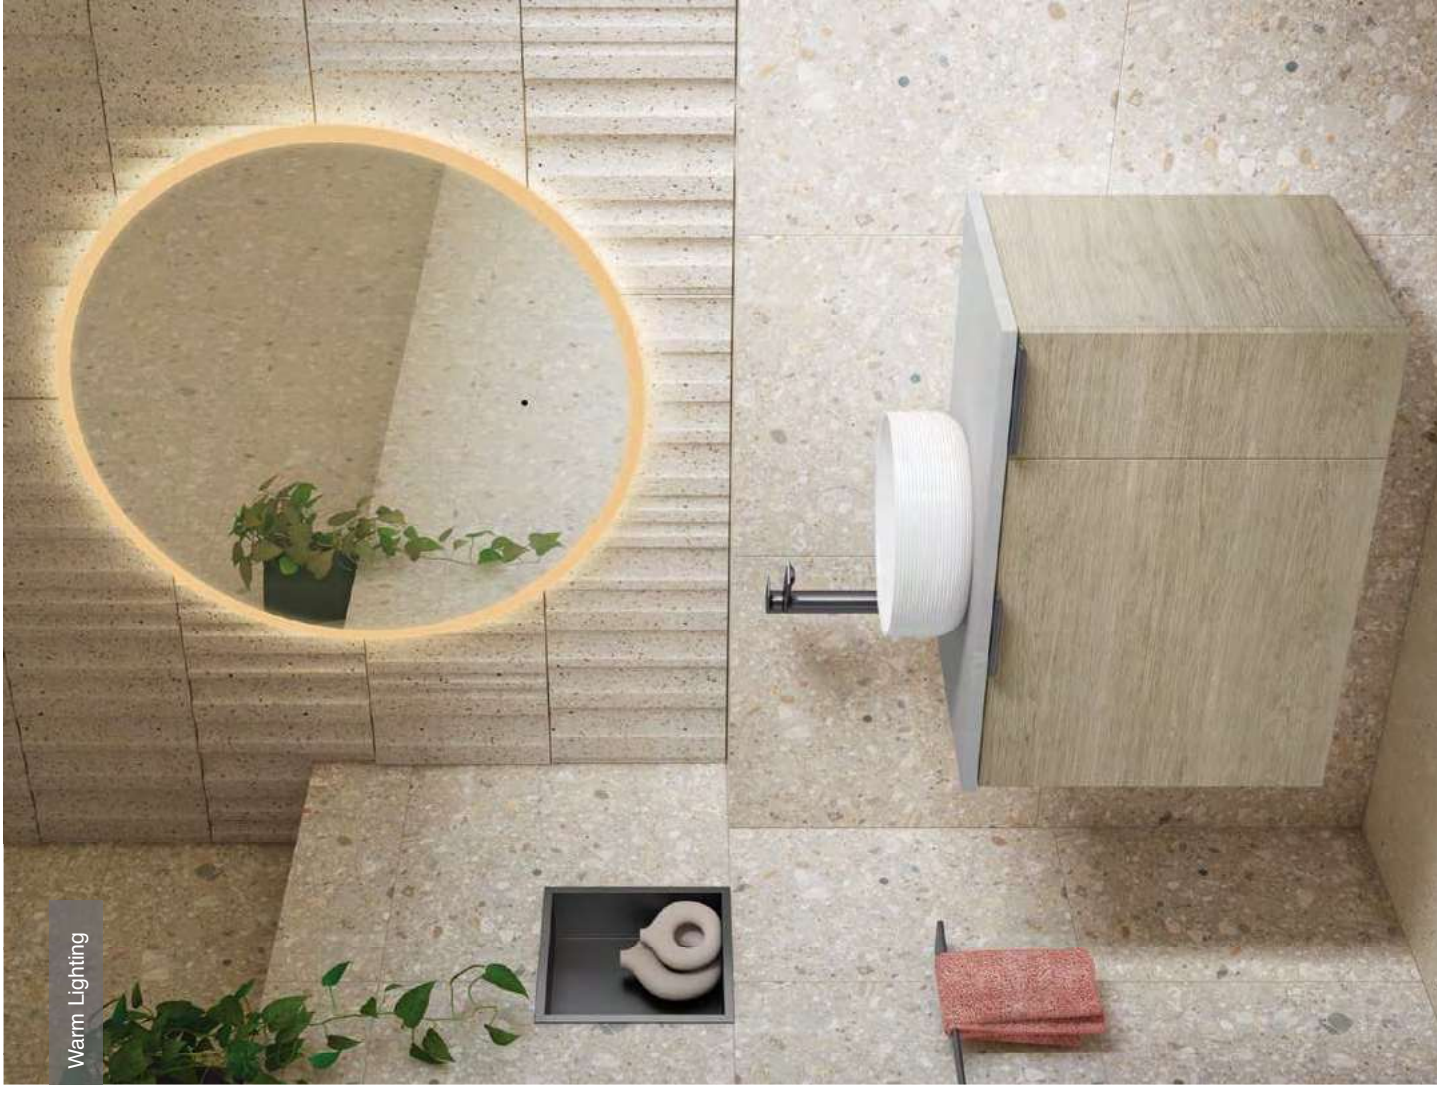

Zane 50
Ø 500 x 30mm

Zane 60
Ø 600 x 30mm

Zane 80
Ø 800 x 30mm

Zane 100
Ø 1000 x 30mm

Cool Lighting

Warm Lighting

Code	Description	Size	RRP
MLMIZAN50	Zane 50 LED Mirror	H 500 x W 500 x D 30mm	£353
MLMIZAN60	Zane 60 LED Mirror	H 600 x W 600 x D 30mm	£368
MLMIZAN80	Zane 80 LED Mirror	H 800 x W 800 x D 30mm	£504
MLMIZAN100	Zane 100 LED Mirror	H 1000 x W 1000 x D 30mm	£728

Darcy

LED Mirrors

Features:

- LED Slimline Mirror
- Multi Functional Contactless Sensor Controls Light from Cool - Warm & Brightness with Memory Function
- Ambient Lighting
- Landscape or Portrait
- Heated Demister Pad
- IP44 Rating