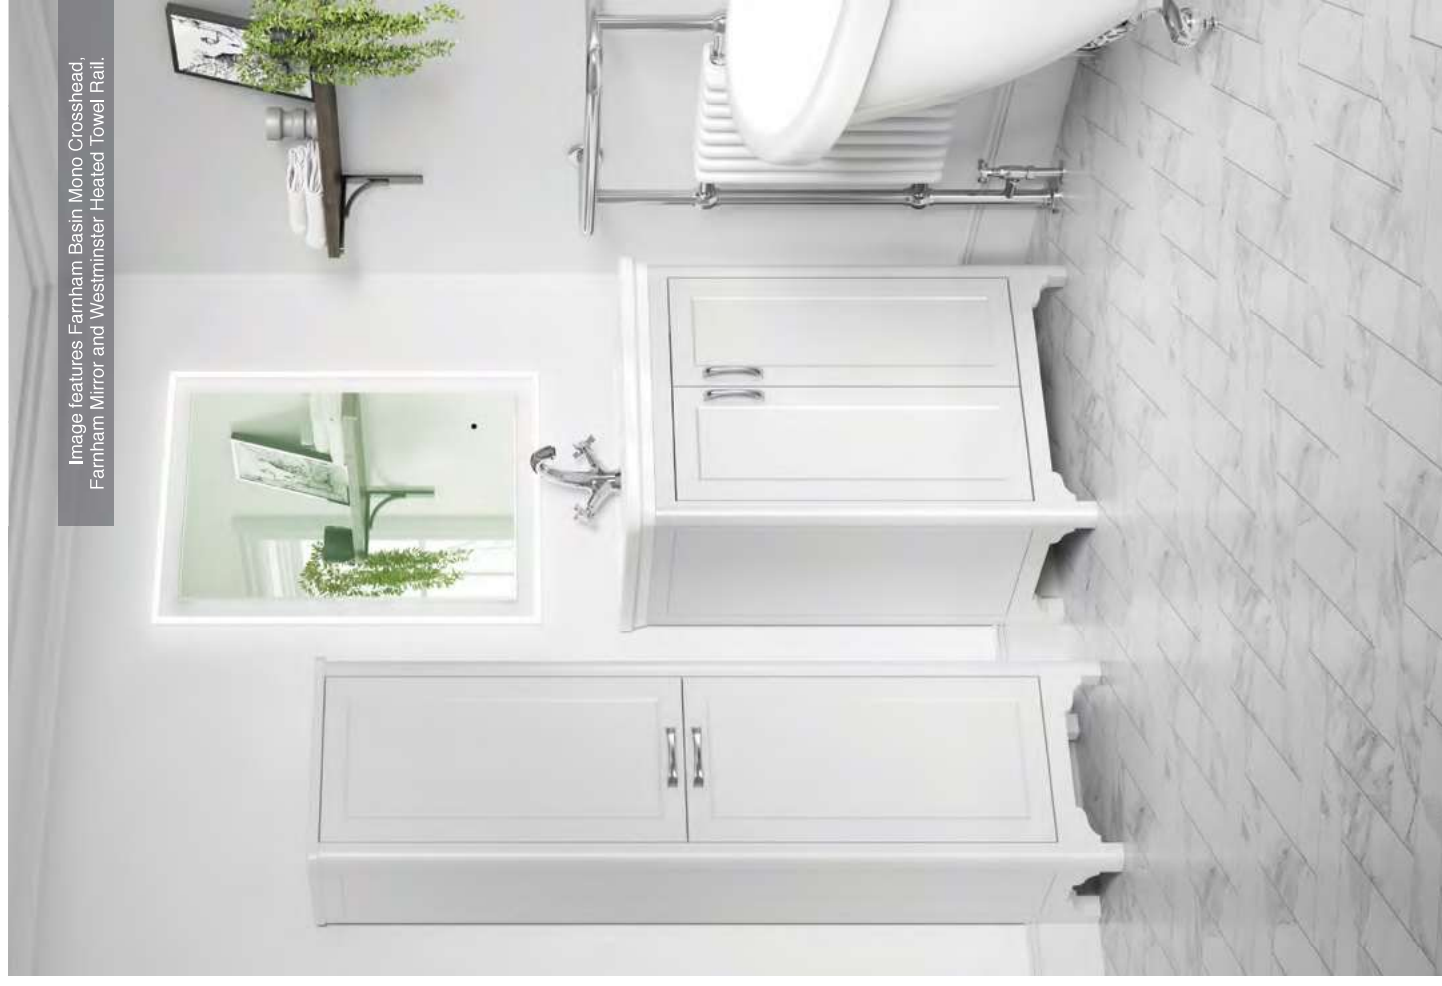

Image features Farnham Basin Mono Crosshead, Farnham Mirror and Westminster Heated Towel Rail.

Westminster - Tall Boy

2 Door Floor Standing Tall Boy

2 Door Floor Standing Tall Boy

MLWEFMUNDG	Dark Grey Matt	Chrome Handles	£701
MLWEFMUNGR	Grey Matt	Chrome Handles	£675
MLWEFMUNWH	White Matt	Chrome Handles	£675

Unit Size: W 430 x D 305 x H 1510mm

Right Hand Hinge Only. Four Shelf Levels

Image features Farnham Basin Mono Crosshead, Farnham Mirror and Westminster Heated Towel Rail.

Handles & Knobs

Add the perfect finishing touch to your bathroom units with our stylish handles and knobs. Designed to complement a wide range of styles, there's something to suit every taste and interior.