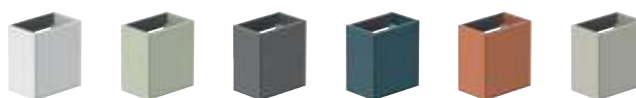

Left Hinge

Smooth Wall Mounted Cloakroom Unit 380mm Wide, Left Pull

 SAF-F400WHL-S-AW	£320
 SAF-F400WHL-S-SG	£320
 SAF-F400WHL-S-CG	£320
 SAF-F400WHL-S-AB	£320
 SAF-F400WHL-S-TC	£320
 SAF-F400WHL-S-CA	£320

Right Hinge

Smooth Wall Mounted Cloakroom Unit 380mm Wide, Right Pull

 SAF-F400WHR-S-AW	£320
 SAF-F400WHR-S-SG	£320
 SAF-F400WHR-S-CG	£320
 SAF-F400WHR-S-AB	£320
 SAF-F400WHR-S-TC	£320
 SAF-F400WHR-S-CA	£320