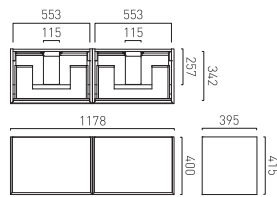

1200mm Wide Unit - 600mm Wide Unit x2
Please Order the Fixing Kit to Complete Order

SAF-F-SCRW £3

Smooth Wall Hung Vanity Unit 1200mm Wide with 2 Drawers and 2 Discreet Internal Drawers

SAF-F600WH-S-AW x2	£1,100
SAF-F600WH-S-SG x2	£1,100
SAF-F600WH-S-CG x2	£1,100
SAF-F600WH-S-AB x2	£1,100
SAF-F600WH-S-TC x2	£1,100
SAF-F600WH-S-CA x2	£1,100