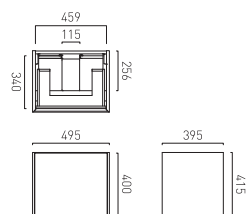

Smooth Wall Hung Vanity Unit 500mm Wide with 1 Drawer and Discreet Internal Drawer

SAF-F500WH-S-AW	£450
SAF-F500WH-S-SG	£450
SAF-F500WH-S-CG	£450
SAF-F500WH-S-AB	£450
SAF-F500WH-S-TC	£450
SAF-F500WH-S-CA	£450