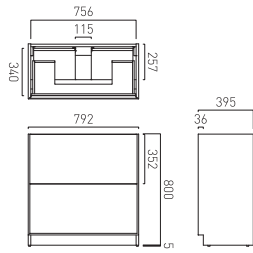

1. Available In
2. Arctic White
   - Sage Green
   - Charcoal Grey
   - Atlantic Blue
   - Terracotta
   - Cashmere

At first glance, it's all clean lines and contemporary form. But open a drawer, and you'll find more; hidden compartments, smart storage, and quiet details designed to make everyday life feel simpler.

**Smooth Floor Mounted Vanity Unit
800mm Wide with 2 Drawers and Discreet Internal Drawer**

SAF-F800FM-S-AW	£860
SAF-F800FM-S-SG	£860
SAF-F800FM-S-CG	£860
SAF-F800FM-S-AB	£860
SAF-F800FM-S-TC	£860
SAF-F800FM-S-CA	£860