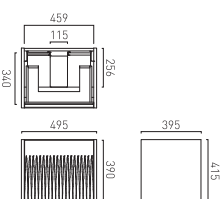

Fluted Wall Hung Vanity Unit 500mm Wide with 1 Drawer and Discreet Internal Drawer

SAF-F500WH-F-AW	£470
SAF-F500WH-F-SG	£470
SAF-F500WH-F-CG	£470
SAF-F500WH-F-AB	£470
SAF-F500WH-F-TC	£470
SAF-F500WH-F-CA	£470
SAF-F500WH-F-NO	£470