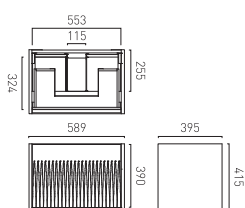

Fluted Wall Hung Vanity Unit 600mm Wide with 1 Drawer and Discreet Internal Drawer

SAF-F600WH-F-AW	£570
SAF-F600WH-F-SG	£570
SAF-F600WH-F-CG	£570
SAF-F600WH-F-AB	£570
SAF-F600WH-F-TC	£570
SAF-F600WH-F-CA	£570
SAF-F600WH-F-NO	£570