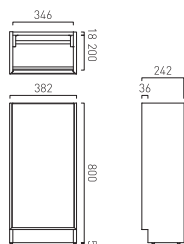

Smooth Floor Mounted Cloakroom Unit 380mm Wide, Right Pull

 SAF-F400FMR-S-AW	£430
 SAF-F400FMR-S-SG	£430
 SAF-F400FMR-S-CG	£430
 SAF-F400FMR-S-AB	£430
 SAF-F400FMR-S-TC	£430
 SAF-F400FMR-S-CA	£430