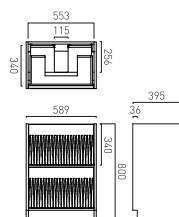

SAFARI VANITY UNITS

Exclusive to our fluted vanities, the Natural Oak finish brings warmth and texture to your space, pairing beautifully with soft neutrals, bold accents and anything in between.

1. Available In
2. Arctic White
   - Sage Green
   - Charcoal Grey
   - Atlantic Blue
   - Terracotta
   - Cashmere
   - Natural Oak

Fluted Floor Mounted Vanity Unit 600mm Wide with 2 Drawers and Discreet Internal Drawer

SAF-F600FM-F-AW	£790
SAF-F600FM-F-SG	£790
SAF-F600FM-F-CG	£790
SAF-F600FM-F-AB	£790
SAF-F600FM-F-TC	£790
SAF-F600FM-F-CA	£790
SAF-F600FM-F-NO	£790