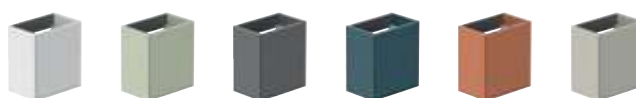

Step

ONE

TWO

THREE

FOUR

FIVE