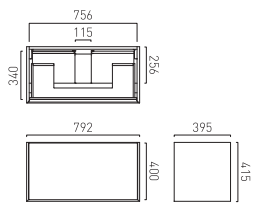

**Smooth Wall Hung Vanity Unit
800mm Wide with 1 Drawer and Discreet Internal Drawer**

SAF-F800WH-S-AW	£650
SAF-F800WH-S-SG	£650
SAF-F800WH-S-CG	£650
SAF-F800WH-S-AB	£650
SAF-F800WH-S-TC	£650
SAF-F800WH-S-CA	£650