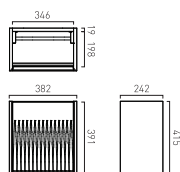

Fluted Wall Hung Cloakroom Unit 380mm Wide, Right Pull

SAF-F400WHR-F-AW	£340
SAF-F400WHR-F-SG	£340
SAF-F400WHR-F-CG	£340
SAF-F400WHR-F-AB	£340
SAF-F400WHR-F-TC	£340
SAF-F400WHR-F-CA	£340
SAF-F400WHR-F-NO	£340