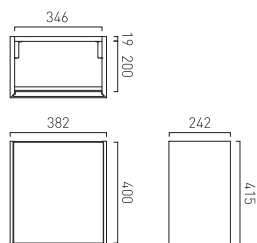

Smooth Wall Mounted Cloakroom Unit 380mm Wide, Left Pull

 SAF-F400WHL-S-AW	£320
 SAF-F400WHL-S-SG	£320
 SAF-F400WHL-S-CG	£320
 SAF-F400WHL-S-AB	£320
 SAF-F400WHL-S-TC	£320
 SAF-F400WHL-S-CA	£320