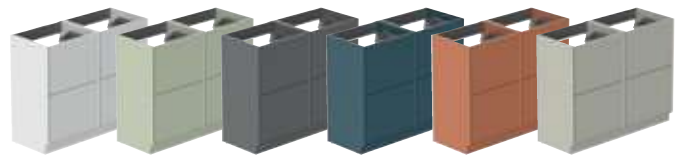

**Smooth Floor Mounted Vanity Unit
1000mm Wide with 4 Drawers and 2 Discreet Internal Drawers**

SAF-F500FM-S-AW x2	£1,320
SAF-F500FM-S-SG x2	£1,320
SAF-F500FM-S-CG x2	£1,320
SAF-F500FM-S-AB x2	£1,320
SAF-F500FM-S-TC x2	£1,320
SAF-F500FM-S-CA x2	£1,320

1000mm Wide Unit - 500mm Wide Unit x2
Please Order the Fixing Kit to Complete Order

SAF-F-SCRW	£3

**Smooth Wall Hung Vanity Unit
1000mm Wide with 2 Drawers and 2 Discreet Internal Drawers**

SAF-F500WH-S-AW x2	£900
SAF-F500WH-S-SG x2	£900
SAF-F500WH-S-CG x2	£900
SAF-F500WH-S-AB x2	£900
SAF-F500WH-S-TC x2	£900
SAF-F500WH-S-CA x2	£900