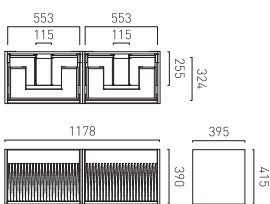

1200mm Wide Unit - 600mm Wide Unit x2
Please Order the Fixing Kit to Complete Order

SAF-F-SCRW	£3

Fluted