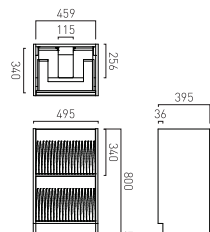

Fluted Floor Mounted Vanity Unit 500mm Wide with 2 Drawers and Discreet Internal Drawer

SAF-F500FM-F-AW	£690
SAF-F500FM-F-SG	£690
SAF-F500FM-F-CG	£690
SAF-F500FM-F-AB	£690
SAF-F500FM-F-TC	£690
SAF-F500FM-F-CA	£690
SAF-F500FM-F-NO	£690