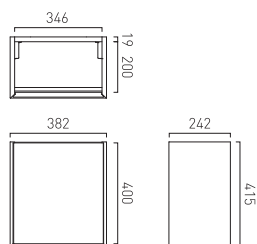

Smooth Wall Mounted Cloakroom Unit 380mm Wide, Right Pull

 SAF-F400WHR-S-AW	£320
 SAF-F400WHR-S-SG	£320
 SAF-F400WHR-S-CG	£320
 SAF-F400WHR-S-AB	£320
 SAF-F400WHR-S-TC	£320
 SAF-F400WHR-S-CA	£320