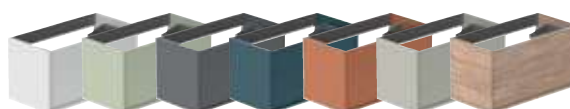

Fluted Wall Hung Vanity Unit 800mm Wide with 1 Drawer and Discreet Internal Drawer

SAF-F800WH-F-AW	£670
SAF-F800WH-F-SG	£670
SAF-F800WH-F-CG	£670
SAF-F800WH-F-AB	£670
SAF-F800WH-F-TC	£670
SAF-F800WH-F-CA	£670
SAF-F800WH-F-NO	£670