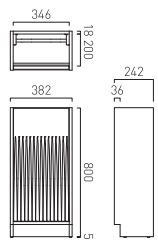

Fluted Floor Mounted Cloakroom Unit 380mm Wide, Right Pull

SAF-F400FMR-F-AW	£450
SAF-F400FMR-F-SG	£450
SAF-F400FMR-F-CG	£450
SAF-F400FMR-F-AB	£450
SAF-F400FMR-F-TC	£450
SAF-F400FMR-F-CA	£450
SAF-F400FMR-F-NO	£450