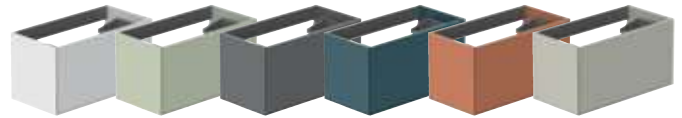

**Smooth Wall Hung Vanity Unit
800mm Wide with 1 Drawer and Discreet Internal Drawer**

SAF-F800WH-S-AW	£650
SAF-F800WH-S-SG	£650
SAF-F800WH-S-CG	£650
SAF-F800WH-S-AB	£650
SAF-F800WH-S-TC	£650
SAF-F800WH-S-CA	£650