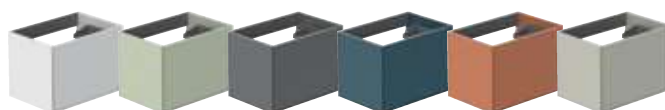

Smooth Wall Hung Vanity Unit 600mm Wide with 1 Drawer and Discreet Internal Drawer

SAF-F600WH-S-AW	£550
SAF-F600WH-S-SG	£550
SAF-F600WH-S-CG	£550
SAF-F600WH-S-AB	£550
SAF-F600WH-S-TC	£550
SAF-F600WH-S-CA	£550