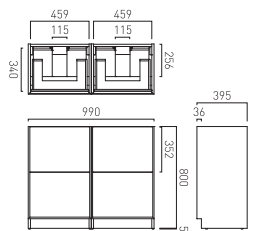

**Smooth Floor Mounted Vanity Unit
1000mm Wide with 4 Drawers and 2 Discreet Internal Drawers**

SAF-F500FM-S-AW x2	£1,320
SAF-F500FM-S-SG x2	£1,320
SAF-F500FM-S-CG x2	£1,320
SAF-F500FM-S-AB x2	£1,320
SAF-F500FM-S-TC x2	£1,320
SAF-F500FM-S-CA x2	£1,320

1000mm Wide Unit - 500mm Wide Unit x2
Please Order the Fixing Kit to Complete Order

SAF-F-SCRW	£3

**Smooth Wall Hung Vanity Unit
1000mm Wide with 2 Drawers and 2 Discreet Internal Drawers**

SAF-F500WH-S-AW x2	£900
SAF-F500WH-S-SG x2	£900
SAF-F500WH-S-CG x2	£900
SAF-F500WH-S-AB x2	£900
SAF-F500WH-S-TC x2	£900
SAF-F500WH-S-CA x2	£900