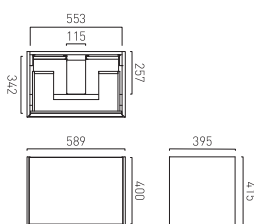

Smooth Wall Hung Vanity Unit 600mm Wide with 1 Drawer and Discreet Internal Drawer

SAF-F600WH-S-AW	£550
SAF-F600WH-S-SG	£550
SAF-F600WH-S-CG	£550
SAF-F600WH-S-AB	£550
SAF-F600WH-S-TC	£550
SAF-F600WH-S-CA	£550