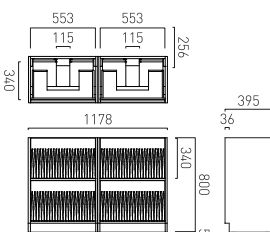

1200mm Wide Unit - 600mm Wide Unit x2
Please Order the Fixing Kit to Complete Order

SAF-F-SCRW	£3

Fluted Wall Hung Vanity Unit 1200mm Wide with 2 Drawers and 2 Discreet Internal Drawers

SAF-F600WH-F-AW x2	£1,140
SAF-F600WH-F-SG x2	£1,140
SAF-F600WH-F-CG x2	£1,140
SAF-F600WH-F-AB x2	£1,140
SAF-F600WH-F-TC x2	£1,140
SAF-F600WH-F-CA x2	£1,140
SAF-F600WH-F-NO x2	£1,140