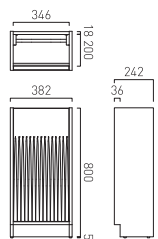

1. Available In
2. Arctic White
   - Sage Green
   - Charcoal Grey
   - Atlantic Blue
   - Terracotta
   - Cashmere
   - Natural Oak

Fluted Furniture

Fluted Floor Mounted Cloakroom Unit 380mm Wide, Left Pull

SAF-F400FML-F-AW	£450
SAF-F400FML-F-SG	£450
SAF-F400FML-F-CG	£450
SAF-F400FML-F-AB	£450
SAF-F400FML-F-TC	£450
SAF-F400FML-F-CA	£450
SAF-F400FML-F-NO	£450

Fluted Floor Mounted Cloakroom Unit 380mm Wide, Right Pull

SAF-F400FMR-F-AW	£450
SAF-F400FMR-F-SG	£450
SAF-F400FMR-F-CG	£450
SAF-F400FMR-F-AB	£450
SAF-F400FMR-F-TC	£450
SAF-F400FMR-F-CA	£450
SAF-F400FMR-F-NO	£450

Fluted

Step

ONE

TWO

THREE

FOUR

FIVE