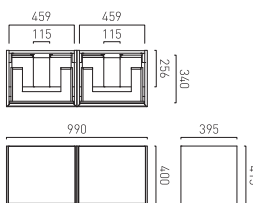

1000mm Wide Unit - 500mm Wide Unit x2
Please Order the Fixing Kit to Complete Order

SAF-F-SCRW	£3

Step

ONE

TWO

THREE

FOUR

FIVE