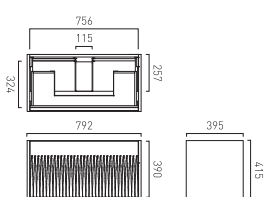

Fluted Wall Hung Vanity Unit 800mm Wide with 1 Drawer and Discreet Internal Drawer

SAF-F800WH-F-AW	£670
SAF-F800WH-F-SG	£670
SAF-F800WH-F-CG	£670
SAF-F800WH-F-AB	£670
SAF-F800WH-F-TC	£670
SAF-F800WH-F-CA	£670
SAF-F800WH-F-NO	£670