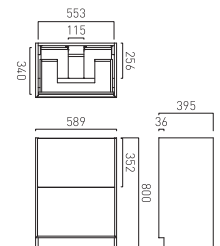

Smooth Floor Mounted Vanity Unit 600mm Wide with 2 Drawers and Discreet Internal Drawer

SAF-F600FM-S-AW	£760
SAF-F600FM-S-SG	£760
SAF-F600FM-S-CG	£760
SAF-F600FM-S-AB	£760
SAF-F600FM-S-TC	£760
SAF-F600FM-S-CA	£760