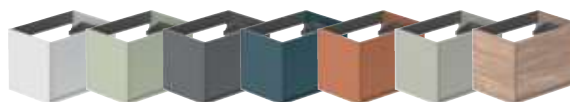

Fluted Wall Hung Vanity Unit 600mm Wide with 1 Drawer and Discreet Internal Drawer

SAF-F600WH-F-AW	£570
SAF-F600WH-F-SG	£570
SAF-F600WH-F-CG	£570
SAF-F600WH-F-AB	£570
SAF-F600WH-F-TC	£570
SAF-F600WH-F-CA	£570
SAF-F600WH-F-NO	£570