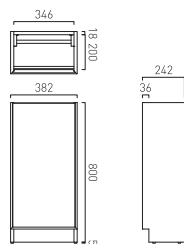

- Available In
- Arctic White
 - Sage Green
 - Charcoal Grey
 - Atlantic Blue
 - Terracotta
 - Cashmere

Smooth Floor Mounted Cloakroom Unit 380mm Wide, Left Pull

 SAF-F400FML-S-AW	£430
 SAF-F400FML-S-SG	£430
 SAF-F400FML-S-CG	£430
 SAF-F400FML-S-AB	£430
 SAF-F400FML-S-TC	£430
 SAF-F400FML-S-CA	£430