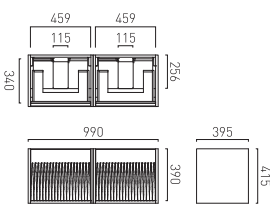

1000mm Wide Unit - 500mm Wide Unit x2
Please Order the Fixing Kit to Complete Order

SAF-F-SCRW	£3

Fluted Floor Mounted Vanity Unit 1200mm Wide with 4 Drawers and 2 Discreet Internal Drawers

SAF-F600FM-F-AW x2	£1,580
SAF-F600FM-F-SG x2	£1,580
SAF-F600FM-F-CG x2	£1,580
SAF-F600FM-F-AB x2	£1,580
SAF-F600FM-F-TC x2	£1,580
SAF-F600FM-F-CA x2	£1,580
SAF-F600FM-F-NO x2	£1,580