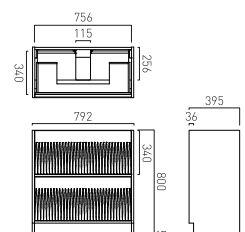

Fluted Floor Mounted Vanity Unit 800mm Wide with 2 Drawers and Discreet Internal Drawer

SAF-F800FM-F-AW	£890
SAF-F800FM-F-SG	£890
SAF-F800FM-F-CG	£890
SAF-F800FM-F-AB	£890
SAF-F800FM-F-TC	£890
SAF-F800FM-F-CA	£890
SAF-F800FM-F-NO	£890