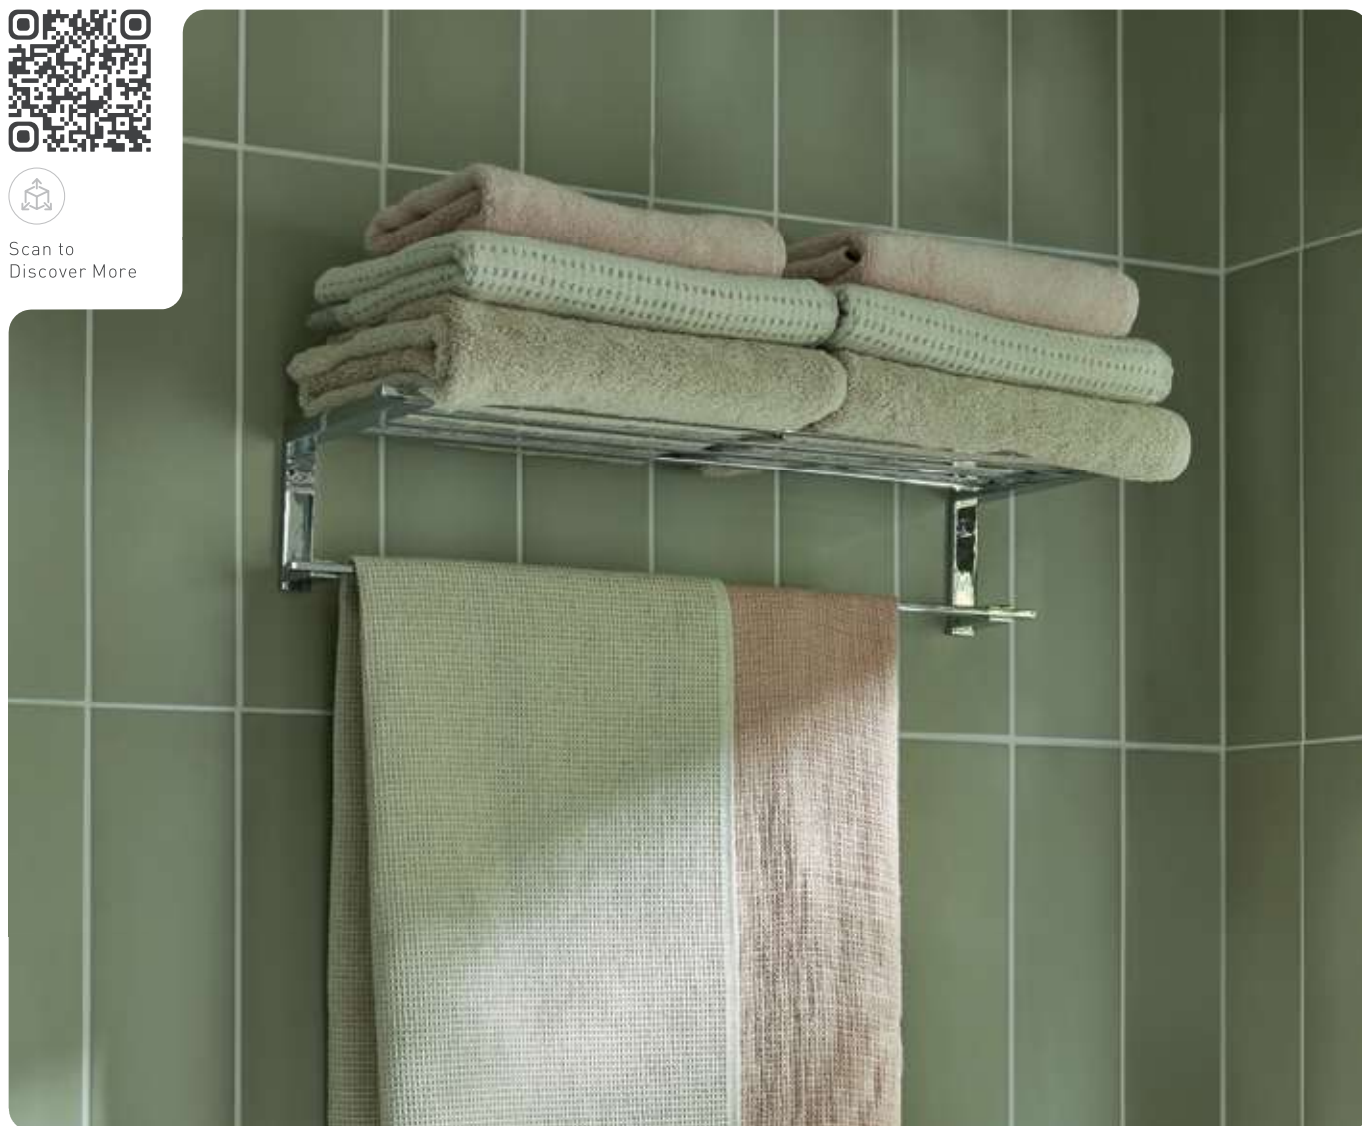

**PHO-185-C/P**  
£150

Shelf  
380mm (15")

**PHO-185A-CP**  
£150

Toilet Brush +  
Frosted Glass Holder

**PHO-188-C/P**  
£125

# LEVEL

A striking contemporary range, fusing cool frosted glass with a geometric design, Level is the ideal choice for a distinctive finish.

**For further information visit**

**[www.vado.com/level-accessories](http://www.vado.com/level-accessories)**

Scan to  
Discover More

Paper Holder

**LEV-180-C/P**  
£65

Frosted Glass  
Soap Dish + Holder

**LEV-182-C/P**  
£65

Frosted Glass  
Tumbler + Holder

**LEV-183-C/P**  
£65

Robe Hook

**LEV-184-45-C/P**  
£85

Towel Rail  
650mm (26")

**LEV-184-C/P**  
£95

Towel Shelf with Rail  
550mm (22")

**LEV-185B-C/P**  
£275

Frosted Glass Shelf  
530mm (21")

**LEV-185-C/P**  
£85

Toilet Brush +  
Frosted Glass Holder