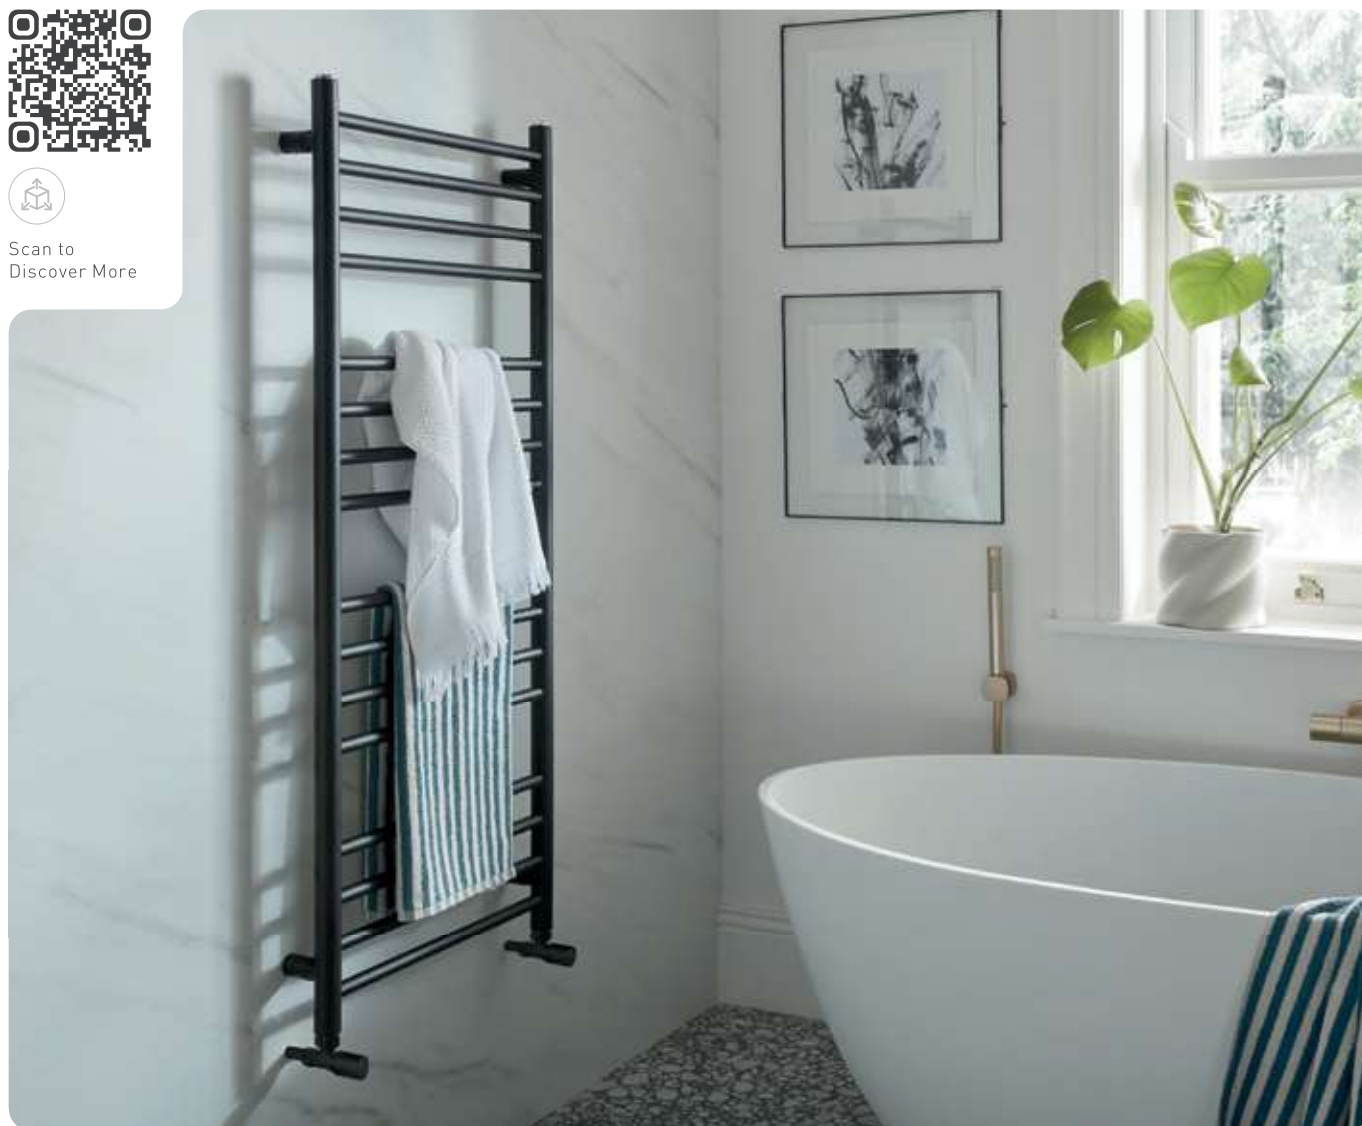

MUSE

Towel ladder warmers are both functional and luxurious, providing a stylish way to warm and dry towels. Their ladder-like design adds a touch of elegance to your bathroom while ensuring your towels are cozy and ready to use.

For further information visit

www.vado.com/muse

Scan to
Discover More