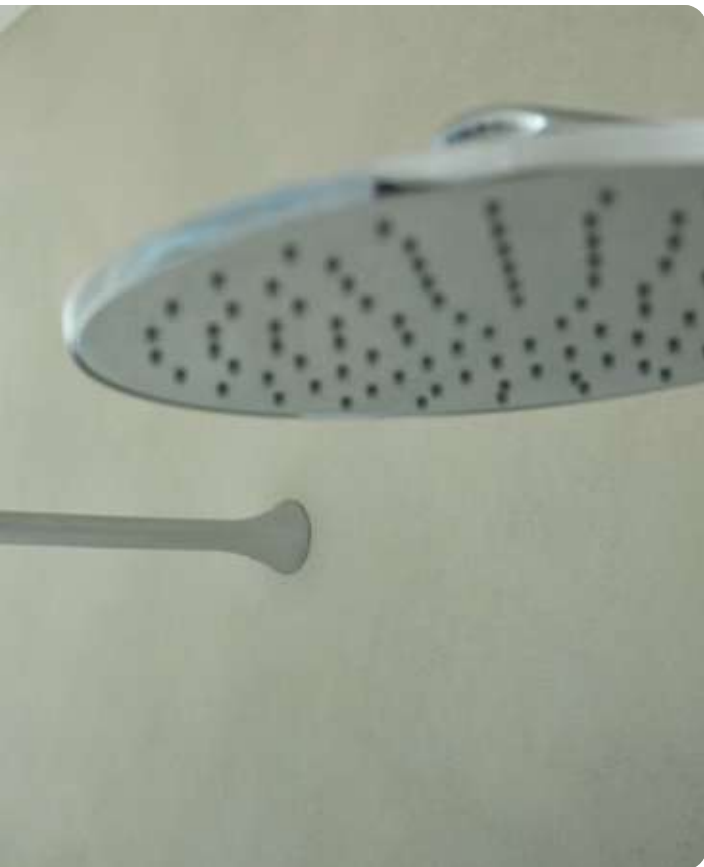

A collection of large and small fixed shower heads with wall mounted arms in round, square, oval and rectangular designs for the perfect showering experience.

For further information visit
www.vado.com/showering

Round Shower Head + Arm
250mm (10") Diameter

NEB-RO/25-SA-CP
£340

MP
Nebula

Round Shower Head + Arm
200mm (8") Diameter

NEB-RO/20-SA-CP
£280

MP
Nebula

Square Shower Head + Arm
300mm (12")

NEB-SQ/30-SA-CP
£400

LP
Nebula

Square Shower Head + Arm
200mm (8")

NEB-SQ/20-SA-CP
£280

MP
Aquablade

Round Slimline Head + Arm
300mm (12") Diameter

AQB-RO/30/SA-C/P
£385

LP
Aquablade

Round Slimline Head + Arm
200mm (8") Diameter

AQB-RO/20/SA-C/P
£285

MP
Aquablade

Square Slimline Head + Arm
300mm (12")

AQB-SQ/30/SA/A-C/P
£385

LP
Aquablade

Square Slimline Head + Arm
200mm (8")

AQB-SQ/20/SA/A-C/P
£285

FIXED SHOWER HEADS & ARMS