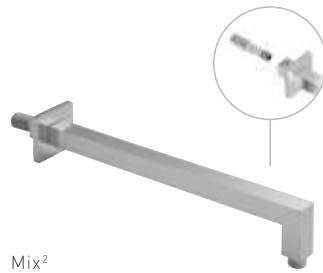

Mix²

Easy Fit Shower Arm

WG-EFSA/SQ-C/P
£105

NEW