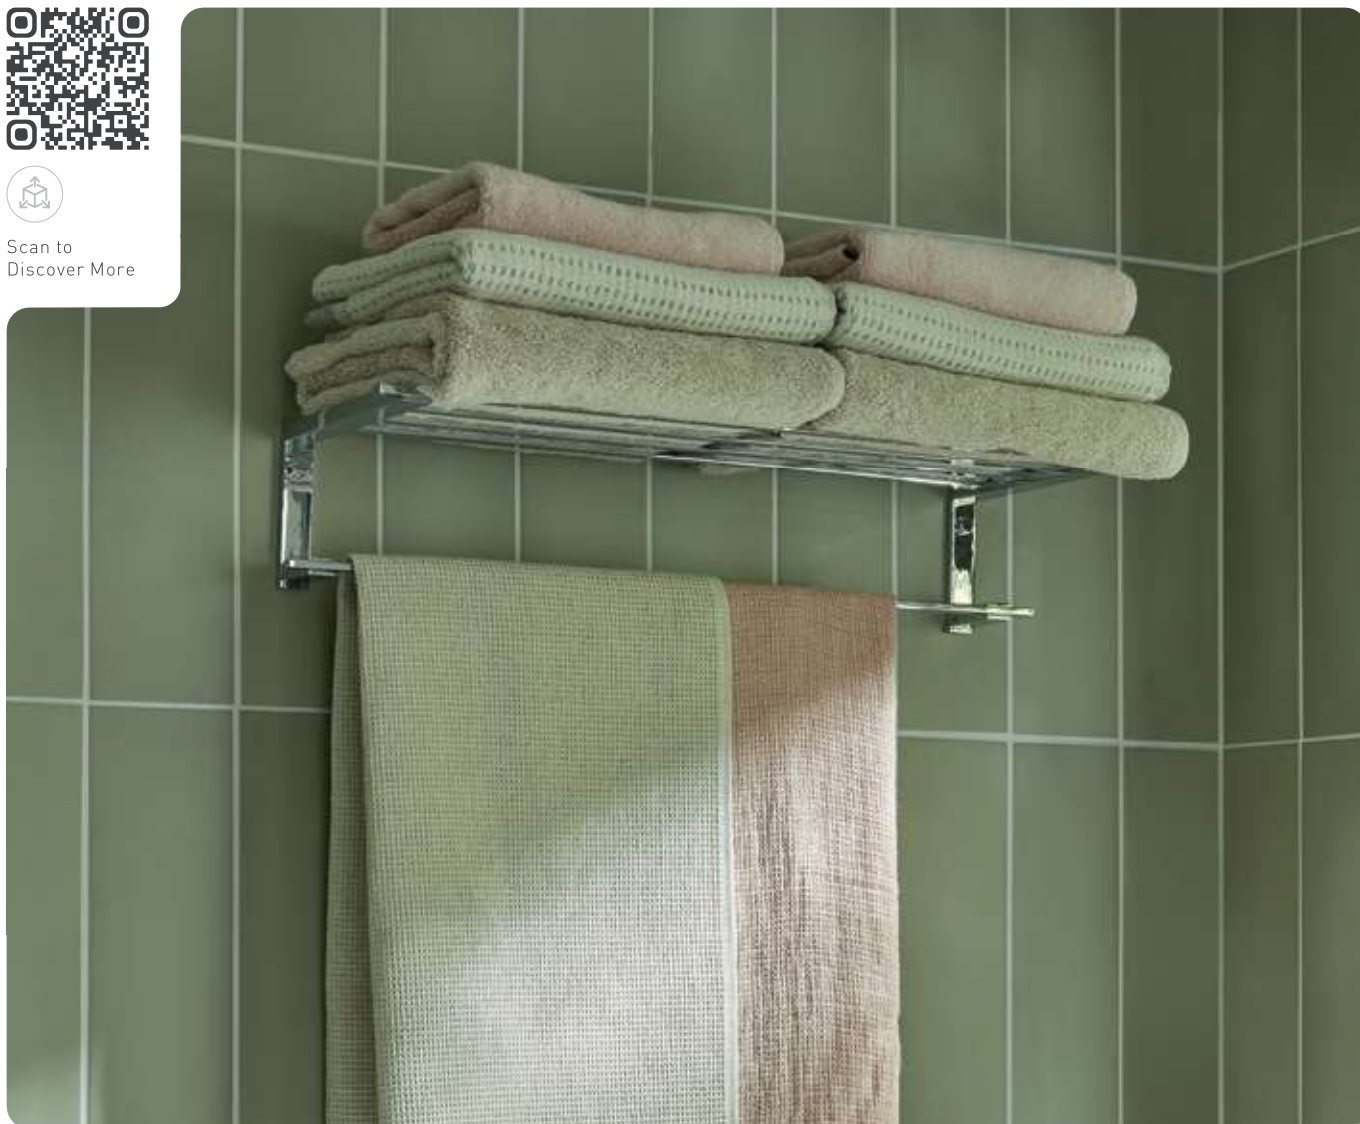

PHO-181-C/P
£75

Towel Rail
450mm (18")

PHO-184-45-C/P
£85

Towel Rail
600mm (24")

PHO-184-C/P
£95

Paper Holder

INF-180-C/P
£85

Clear Glass Shelf
573mm (23")

PHO-185-C/P
£150

Shelf
380mm (15")

PHO-185A-CP
£150

Toilet Brush +
Frosted Glass Holder

PHO-188-C/P
£125

LEVEL

A striking contemporary range, fusing cool frosted glass with a geometric design, Level is the ideal choice for a distinctive finish.

For further information visit

www.vado.com/level-accessories

Scan to
Discover More

Paper Holder

LEV-180-C/P
£65

Frosted Glass
Soap Dish + Holder

LEV-182-C/P
£65

Frosted Glass
Tumbler + Holder

LEV-183-C/P
£65

Robe Hook

LEV-186-C/P
£45

Spare Paper Holder

LEV-180S-C/P
£65

Towel Ring

LEV-181-C/P
£75

Soap Dispenser