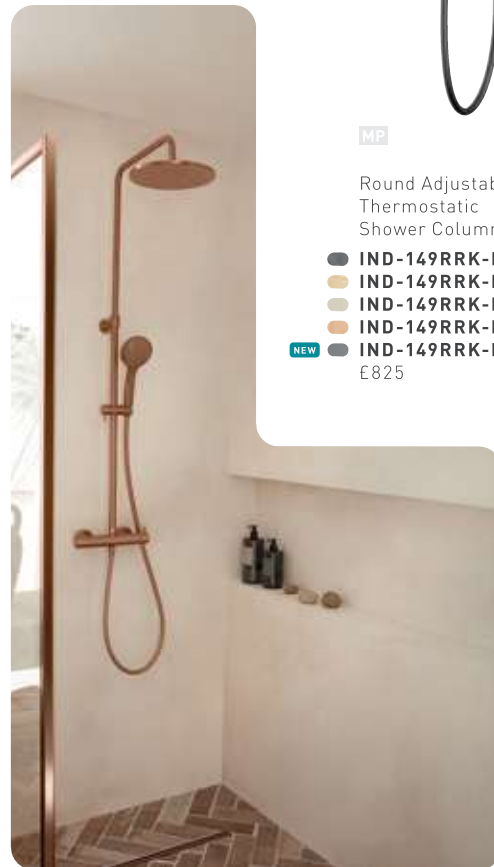

Adjustable
Shower Bracket

SH-711-BRACKET-C/P
£35

Bath Shower Mixer
Extension Elbow

WG-130ELBOW-C/P
£25

45° Elbow
for Deck Mounted Handsets

WG-ELBOW/45-C/P
£25

See Page 248

*Adjustable fixing for easy retro-fit

For further information visit
www.vado.com/showering

|||
INDIVIDUAL
 by VADO

Scan to
 Discover More

MP

Round Adjustable
 Thermostatic
 Shower Column

- IND-149RRK-RO-BLK
 - IND-149RRK-RO-BRG
 - IND-149RRK-RO-BRN
 - IND-149RRK-RO-BRZ
 - NEW** ● IND-149RRK-RO-BGM
- £825

MP
Shower Head
300mm (12") Diameter

- IND-RO/30-BLK
 - IND-RO/30-BRG
 - IND-RO/30-BRN
 - IND-RO/30-BRZ
 - NEW** ● IND-RO/30-BGM
- £390

NEW

MP
Shower Head
250mm (10") Diameter

- IND-RO/25-BLK
 - IND-RO/25-BRG
 - IND-RO/25-BRN
 - IND-RO/25-BRZ
 - IND-RO/25-BGM
- £315