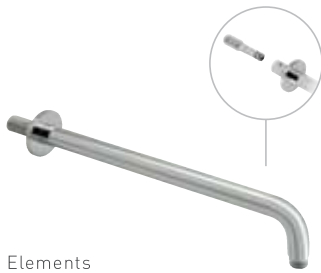

Elements

Easy Fit Shower Arm

WG-EFSA/RO-C/P
£105