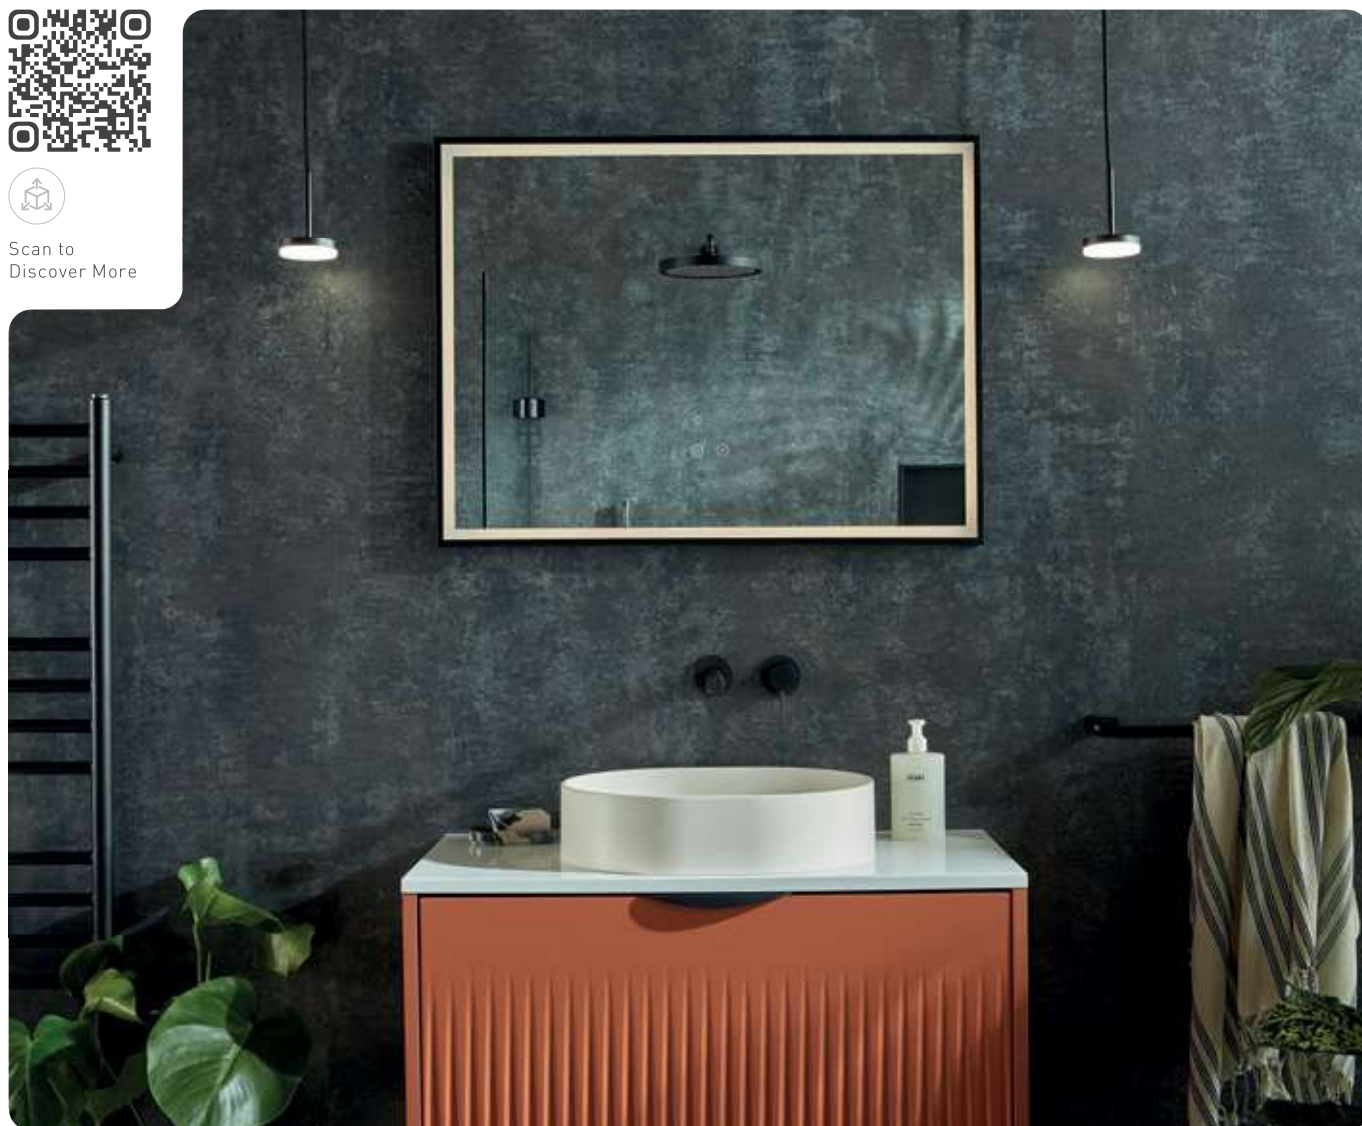

PLEASE TURN TO PAGE 36

*Please see website for further technical information www.vado.com

SAFARI MIRRORS

Our carefully curated mirror and pendant lighting packages don't just brighten your space, they transform it. With perfectly paired designs that cast flattering, warm light and add a dash of drama, these fixtures make every moment in front of the mirror feel like a special occasion.

For further information visit

www.vado.com/safari

Scan to
Discover More

AVAILABLE IN

- SATIN CHROME
- MATT BLACK
- PEWTER
- SATIN BRASS

SAFARI MIRRORS

NEW

Illuminated Mirror
500mm x 700mm Rectangular

- SAF-M5I-REC-P-SC
 - SAF-M5I-REC-P-MB
 - SAF-M5I-REC-P-PEW
 - SAF-M5I-REC-P-SBR
- £325

NEW

Illuminated Mirror
600mm x 800mm Rectangular

- SAF-M6I-REC-P-SC
 - SAF-M6I-REC-P-MB
 - SAF-M6I-REC-P-PEW
 - SAF-M6I-REC-P-SBR
- £375