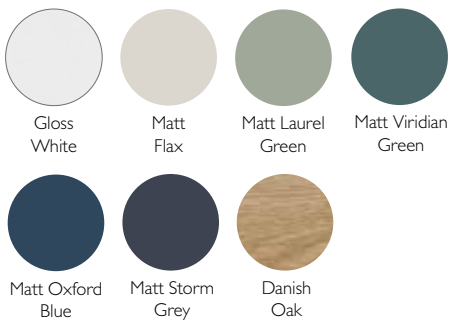

Finish Options

Swatch Service

Cadence is available in a variety of finishes. Unsure of which one to choose? Why not scan the QR code and order a sample.