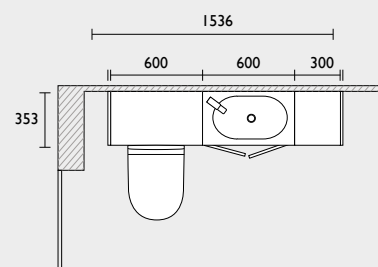

### Calm - Standard Depth Furniture Run

- T3BW6C.MDG 600 back to wall WC unit
- BTW950S Micra Evo comfort height back to wall WC
- DCI4037-SF Micra Evo WC seat
- TR9008 Comfort height cistern
- TR9034 Round flush button
- T3SC6C.MDG 600 basin unit (graphite carcass)
- DCI1205I Bay pill countertop basin
- TAN5204 Anthem tall basin mixer
- T33D3C.MDG 300 three drawer floor cupboard (graphite carcass)
- TFHLUC.128.A Lucia handles x5
- XGM80C-BR 800 Oxygen mirror
- T3EP8T.MDG Filler/clad-on end panel x2
- TF3W18A.AR 1880 solid surface worktop (arctic white)
- TPL15S.MDG 1500 plinth (worktop & plinth cut to size)