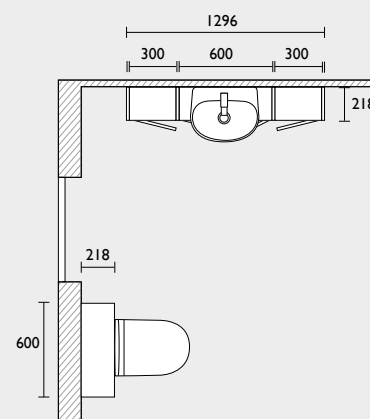

Upgrade
Add Functionality
with a charging station
The subtle unit can be installed
into our floor cupboards or wall
cabinets and includes both a
two-pin charging socket
and a USB port,
see page 133

This cooling Matt Mineral Blue finish, paired with Legacy's shaker style design, makes for an effortless classic-meets-contemporary feel. Coordinate with Lansdown sanitaryware, stylish bronze Sofia handles and a minimal, black-framed Verge mirror to complete the look. Shown in both our slim depth unit style.

CREATE THE LOOK

Want to recreate this look for your new bathroom? We have created a handy floor plan and useful list of all the items used to design this classically styled bathroom.

Legacy - Slim Depth Furniture Run

- T2BW6L.MB 600 back to wall WC unit
- DCI4044 Lansdown back to wall WC
- DCI4037-SF Lansdown WC seat
- VOR790 Vortex cistern
- TR9023 Oval dual flush plate
- T2FH3L.MB 300 tall floor cupboard (oak carcass)
- T2SC6L.MB 600 basin unit (oak carcass)
- DCI4045 Lansdown semi-countertop basin
- T2FC3L.MB 300 floor cupboard (oak carcass)
- TMS25 Marston mono basin mixer
- TFHSOFBR Sofia knobs x5
- VRM60C Ø600 Verge circular mirror
- T2EP8S.MB Filler/clad-on end panel x4
- T2EP19S.MB Tall filler/clad-on end panel x2
- TF2W18A.AR 1880 solid surface worktop (arctic white)
- TPL15T.MB 1500 plinth (worktop & plinth cut to size)
- DC6001 Recharging station