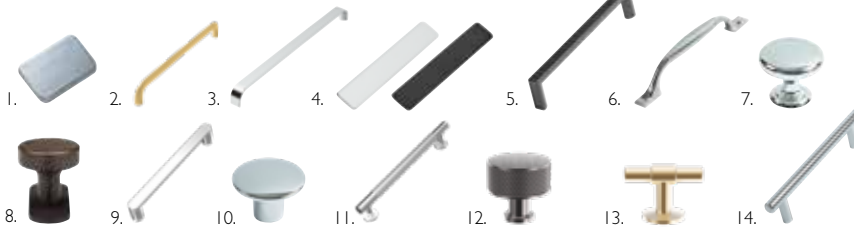

HANDLE UPGRADES

All Lansdown units are supplied with standard chrome knobs but they can be upgraded with the following options, which should be ordered separately.

| Description                 | Chrome       | Black        | Brushed Brass | Gunmetal    | Bronze   | Nickel        |               |
|-----------------------------|--------------|--------------|---------------|-------------|----------|---------------|---------------|
| 1. Tula Handle              | TFHTULC      |              |               |             |          |               | <b>£15.90</b> |
| 2. Cadence Handle 2 - 160mm | CADH02.160.C | CADH02.160.B | CADH02.160.A  |             |          | CADH02.160.BN | <b>£22.70</b> |
| 2. Cadence Handle 2 - 320mm | CADH02.320.C | CADH02.320.B | CADH02.320.A  |             |          |               | <b>£37.50</b> |
| 3. Cadence Handle 3 - 160mm | CADH03.160.C | CADH03.160.B |               |             |          |               | <b>£22.70</b> |
| 3. Cadence Handle 3 - 320mm | CADH03.320.C | CADH03.320.B |               |             |          |               | <b>£37.50</b> |
| 4. Cadence Handle 4 Chrome  | CADH04.160.C |              |               |             |          |               | <b>£22.70</b> |
| 4. Cadence Handle 4 Black   |              | CADH04.160.B |               |             |          |               | <b>£37.50</b> |
| 5. Lucia Handle             | TFHLUC.128.C | TFHLUC.128.B | TFHLUC.128.A  |             |          | TFHLUC.128.BN | <b>£18.80</b> |
| 6. Cecily Handle            | TFHCEC.C     |              |               |             |          |               | <b>£23.50</b> |
| 7. Florence Knob            | TFHFLOC      |              |               |             |          |               | <b>£12.70</b> |
| 8. Sofia Knob               |              |              |               |             | TFHSOFBR |               | <b>£21.90</b> |
| 9. Enya Handle              | ENYH.160.C   | ENYH.160.B   | ENYH.160.A    |             |          | ENYH.160.BN   | <b>£29.70</b> |
| 10. Hana Knob               | TFHHAN.C     | TFHHAN.B     | TFHHANA       |             |          | TFHHAN.BN     | <b>£11.20</b> |
| 11. Quinn Handle            | QUIH.160.C   | QUIH.160.B   | QUIH.160.A    | QUIH.160.GM |          |               | <b>£39.40</b> |
| 12. Quinn Knob              | QUIH.C       | QUIH.B       | QUIH.A        | QUIH.GM     |          |               | <b>£29.10</b> |
| 13. Toro T Bar              | TFHTOR.C     | TFHTOR.B     | TFHTORA       |             |          | TFHTOR.BN     | <b>£29.10</b> |
| 14 Adela Handle             | TFHADEC      |              |               |             |          |               | <b>£8.10</b>  |