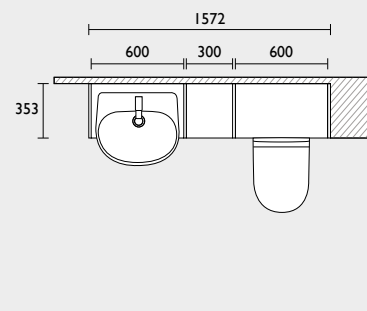

Legacy - Standard Depth Furniture Run (Left)

- T3BW6LFX 600 back to wall WC unit
- BTW950S Micra Evo back to wall WC
- DCI4037-SF Micra Evo WC seat
- VOR790 Vortex cistern
- TR9040 Oval dual flush plate
- T33D3LFX 300 three drawer floor cupboard (oak carcass)
- T3SC6LFX 600 basin unit (oak carcass)
- DCI4029 Micra Evo semi-countertop basin
- TMS11 Marston basin mixer
- TFHSOFBR Sofia knob x5
- VRM60C 600 circular Verge mirror
- T3EP8S.FX Filler/clad-on end panel x3
- TF3W18A.AR 1880 solid surface worktop (arctic white)
- TPL15T.FX 1500 plinth (worktop & plinth cut to size)