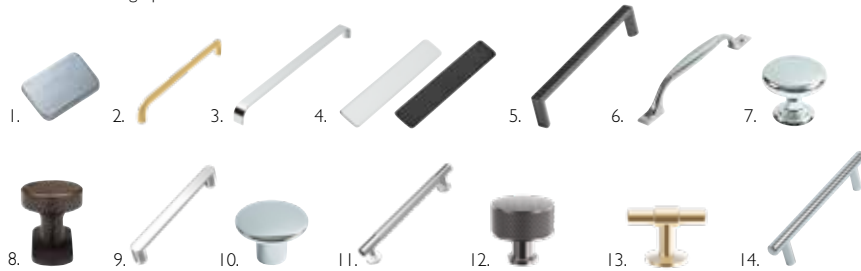

## HANDLES

All Compass units are supplied with standard Chrome bow handles as shown above but can be upgraded with the following options

| Description                 | Chrome       | Black        | Brushed Brass | Gunmetal    | Bronze   | Nickel        |               |
|-----------------------------|--------------|--------------|---------------|-------------|----------|---------------|---------------|
| 1. Tula Handle              | TFHTULC      |              |               |             |          |               | <b>£15.90</b> |
| 2. Cadence Handle 2 - 160mm | CADH02.160.C | CADH02.160.B | CADH02.160.A  |             |          | CADH02.160.BN | <b>£22.70</b> |
| 2. Cadence Handle 2 - 320mm | CADH02.320.C | CADH02.320.B | CADH02.320.A  |             |          |               | <b>£37.50</b> |
| 3. Cadence Handle 3 - 160mm | CADH03.160.C | CADH03.160.B |               |             |          |               | <b>£22.70</b> |
| 3. Cadence Handle 3 - 320mm | CADH03.320.C | CADH03.320.B |               |             |          |               | <b>£37.50</b> |
| 4. Cadence Handle 4 Chrome  | CADH04.160.C |              |               |             |          |               | <b>£22.70</b> |
| 4. Cadence Handle 4 Black   |              | CADH04.160.B |               |             |          |               | <b>£37.50</b> |
| 5. Lucia Handle             | TFHLUC.128.C | TFHLUC.128.B | TFHLUC.128.A  |             |          | TFHLUC.128.BN | <b>£18.80</b> |
| 6. Cecily Handle            | TFHCEC.C     |              |               |             |          |               | <b>£23.50</b> |
| 7. Florence Knob            | TFHFLOC      |              |               |             |          |               | <b>£12.70</b> |
| 8. Sofia Knob               |              |              |               |             | TFHSOFBR |               | <b>£21.90</b> |
| 9. Enya Handle              | ENYH.160.C   | ENYH.160.B   | ENYH.160.A    |             |          | ENYH.160.BN   | <b>£29.70</b> |
| 10. Hana Knob               | TFHHAN.C     | TFHHAN.B     | TFHHAN.A      |             |          | TFHHAN.BN     | <b>£11.20</b> |
| 11. Quinn Handle            | QUIH.160.C   | QUIH.160.B   | QUIH.160.A    | QUIH.160.GM |          |               | <b>£39.40</b> |
| 12. Quinn Knob              | QUIH.C       | QUIH.B       | QUIH.A        | QUIH.GM     |          |               | <b>£29.10</b> |
| 13. Toro T Bar              | TFHTOR.C     | TFHTOR.B     | TFHTOR.A      |             |          | TFHTOR.BN     | <b>£29.10</b> |
| 14. Adela Handle            | TFHADEC      |              |               |             |          |               | <b>£8.10</b>  |