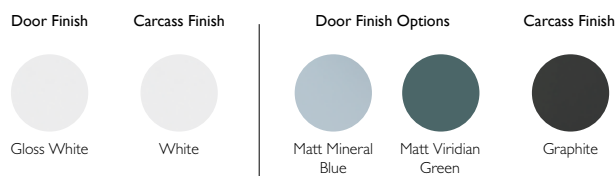

## The Scribe Collection

Our practical and design-led Scribe collection features a slab front fascia with an integrated handle for a clean, uncomplicated finish. The new undercut J-pull style offers the added benefit of greater practicality compared to standard J-pull furniture, as it accumulates significantly less dust. Available in three subtle finishes, Scribe offers multiple cabinet options, including tall storage and drawer storage, allowing you to create your ideal bathroom scheme.