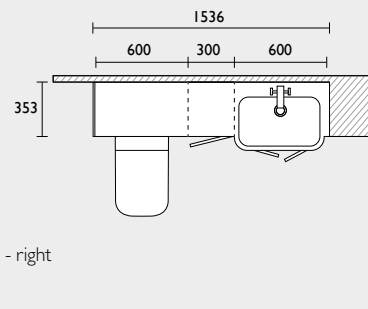

Legacy - Standard Depth Furniture Run

- T3BW6LMDG 600 back to wall WC unit
- BTW475S Structure back to wall WC
- TS450S-SF Structure WC seat
- VOR790 Vortex cistern
- TR9023 Oval dual flush plate
- T3FC3LMDG 300 floor cupboard (oak carcass)
- T3SC6LMDG 600 basin unit (oak carcass)
- TIS1540S.R 1540mm basin with integrated worktop - right
- TCM11 Cheltenham basin mixer
- TFHFLO.C Florence chrome handles x3
- VRM060 600 Verge mirror
- T3EP8TMDG Filler/clad-on end panel x2
- TPL15TMDG 1500 plinth
  (plinth cut to size)