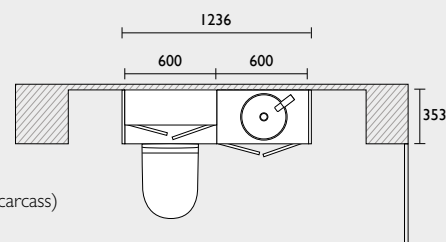

Scribe - Standard Depth Furniture Run

- T3BW6S.VRG 600 back to wall WC unit
- BTW1150S Compass Round back to wall WC
- TS1155S-SF Compass Round WC Seat
- VOR790 Vortex cistern
- TR9041 Oval flush button
- T3SC6S.VRG 600 basin unit (graphite carcass)
- DC12049 Fen round countertop basin
- TAN5204 Anthem tall basin mixer
- T2CU6S.VRG 600 sit on countertop unit (graphite carcass)
- XGM150P-BR Oxygen pill mirror
- T3EP8S.VRG Filler/clad-on end panel x2
- T2EP10S.VRG Countertop sit on clad-on end panels x2
- TF3W12A.CA 1280 solid surface worktop (carrara)
- TPL15S.VRG 1500 plinth
  (worktop & plinth cut to size)
- WASTE29 Universal open basin waste x2