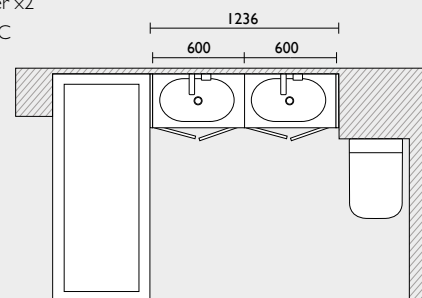

Scribe - Standard Depth Furniture Run

- T3SC6S.GW 600 basin unit (white carcass) x2
- DC12051 Bay pill countertop basin x2
- TAN1904 Anthem wall mounted basin mixer x2
- BTW1050S Compass Square back to wall WC
- TS1055S-SF Compass WC seat
- TR9037 Circles flush plate
- VRM50P-BR Verge pill mirror x2
- T3EP8S.W Filler/clad-on end panel x2
- TF3W12A.AR 1280 solid surface worktop (arctic white) worktop cut to size
- WASTE29 Universal open basin waste x2