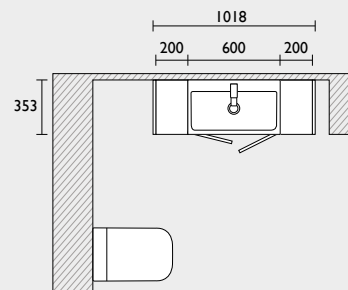

Calm - Standard Depth Furniture Run

- BTW250S Cadence Square back to wall WC
- TS1051S-SF Cadence Square Slim Wrap Over WC Seat
- VOR790 Vortex cistern
- T3SC6C.GLG 600 basin unit (graphite carcass)
- TIS600S Standard depth 600 inline Isocast basin
- TCLI109 Cohort Lever basin mixer
- ENYH.160.BN Enya handles x4
- T3FC2C.GLG 200 floor cupboard (graphite carcass) x2
- ALM80C-BN Alderbury mirror
- T3EP8S.GLG Filler/clad-on end panel x2
- TF3W12A.DQ 1280 solid surface worktop - dark quartz
- TPL15S.GLG 1500 plinth
  (worktop & plinth cut to size)