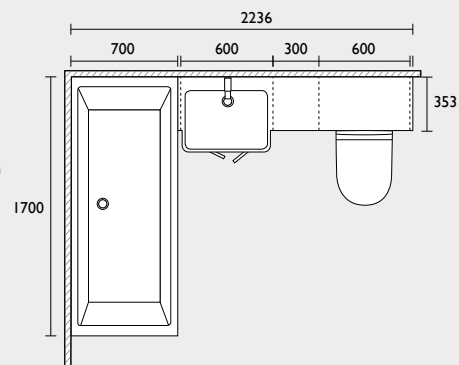

Calm - Standard Depth Furniture Run (Left)

- T33D3C.MB 300 three drawer floor cupboard (graphite carcass)
- T3BW6C.MB 600 back to wall WC unit
- BTW950S Micra Evo back to wall WC
- DC14037-SF Micra Evo WC seat
- VOR790 Vortex cistern
- TR9014 Contactless dual flush sensor
- T3SC6C.MB 600 basin unit (graphite carcass)
- TIS1540S.L 1540 integrated basin & worktop (left)
- TANI103 Anthem basin mixer
- OVMCBK Overflow trim
- TFHHAN.B Hana handles x5
- BTM60C 600 circular Beta mirror
- T3EP8S.MB Filler/clad-on end panel x2
- TPL15S.MB 1500 plinth (cut to size)
- TAN3203 Anthem bath filler
- TBP17S.MB 1700 bath panel & plinth
- TBP07S.MB 700 end bath panel & plinth