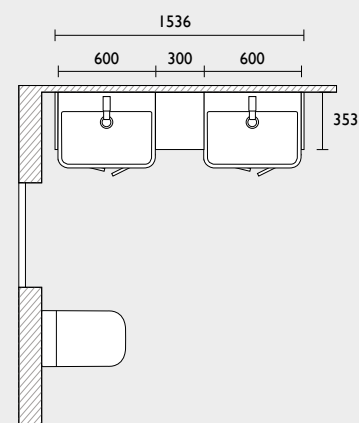

Calm - Standard Depth Furniture Run (above)

- WH450S Structure wall hung WC
- TS450S-SF Structure WC seat
- TR9005 0.82 wall hung WC frame
- TR9021 Circles flush plate
- T3SC6C.GW 600 basin unit x2 (white carcass)
- T33D3C.GW 300 3x drawer floorunit (white carcass)
- SCSB453S Structure semi-countertop basin x2
- TFHHAN.B Hana black handles x7
- TANI I03 Anthem basin mixer x2
- VRM50P Verge pill mirror x2
- T3EP8S.W Filler/clad-on end panel x2
- TF3W18A.GQ 1880 & solid surface worktop (grey quartz) (worktop & end panels cut to size)