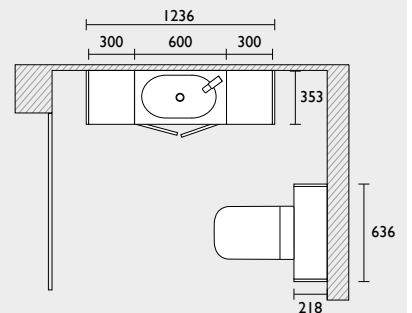

Calm - Standard Depth Furniture Run

T31D3C.VRG	300 one drawer unit (graphite carcass) x2
T3SC6C.VRG	600 basin unit (graphite carcass)
DC12051	Bay pill countertop basin
TAN5205	Anthem tall basin mixer
T2BW6C.VRG	600 back to wall WC unit
BTW1050S	Compass Square back to wall WC
TS1055S-SF	Compass Square WC seat
VOR790	Vortex cistern
TR9046	Oval dual flush button
T2CU6C.VRG	600 sit on countertop unit
TF3W2024.SL	2000 laminate worktop (riven slate)
QUIH.GM	Quinn knobs x6
PTM100	1000 Portal mirror
T3EP8S.VRG	Filler/clad-on end panel x2
T2EP19S.VRG	Tall clad-on end panels x2
WASTE33	Universal open basin waste (worktop & end panels cut to size)