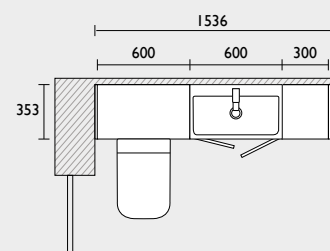

### ScrIBE - Standard Depth Furniture Run

- T3BW6S.MB 600 back to wall WC unit
- BTW1050S Compass Square back to wall WC
- TS1051S-SF Compass Square slim WC seat
- VOR790 Vortex cistern
- TR9041 Oval flush button
- T3SC6S.MB 600 basin unit (graphite carcass)
- TIS600S In-line basin
- TAN1104 Anthem basin mixer
- OVMCA Overflow trim
- T33D3S.MB 3 drawer unit (graphite carcass)
- XGM80C-BR Oxygen 800 mirror
- T3EP8S.MB Filler/clad-on end panel x2
- TF3W12A.CA 1280 solid surface worktop (carrara)
- TPL15S.MB 1500 plinth  
(worktop & plinth cut to size)
- SQT1513 Quantum shower system