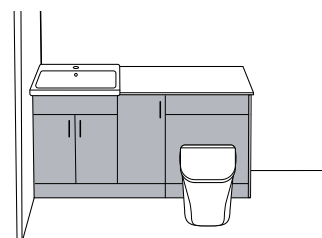

600mm Inline Isocast Basin Std Depth

605(w) x 160(h) 370(d)x mm

TIS600S

£289.00

600mm Inline Isocast Basin Slim Depth

605(w) x 131(h) x 235(d)mm

TIS600SM

£260.00