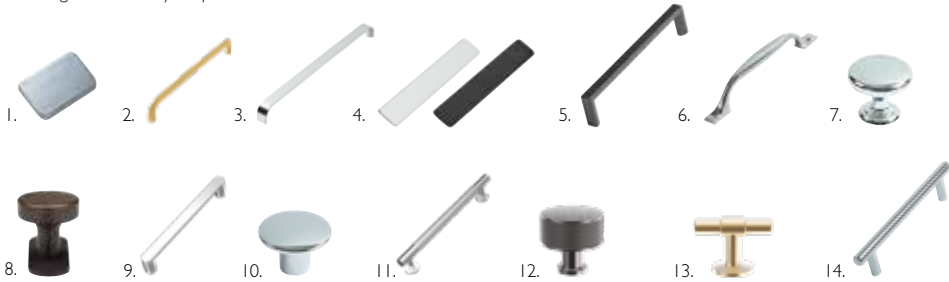

| Description                 | Chrome       | Black        | Brushed Brass | Gunmetal    | Bronze   | Nickel        |        |
|-----------------------------|--------------|--------------|---------------|-------------|----------|---------------|--------|
| 1. Tula Handle              | TFHTULC      |              |               |             |          |               | £15.90 |
| 2. Cadence Handle 2 - 160mm | CADH02.160.C | CADH02.160.B | CADH02.160.A  |             |          | CADH02.160.BN | £22.70 |
| 2. Cadence Handle 2 - 320mm | CADH02.320.C | CADH02.320.B | CADH02.320.A  |             |          |               | £37.50 |
| 3. Cadence Handle 3 - 160mm | CADH03.160.C | CADH03.160.B |               |             |          |               | £22.70 |
| 3. Cadence Handle 3 - 320mm | CADH03.320.C | CADH03.320.B |               |             |          |               | £37.50 |
| 4. Cadence Handle 4 Chrome  | CADH04.160.C |              |               |             |          |               | £22.70 |
| 4. Cadence Handle 4 Black   |              | CADH04.160.B |               |             |          |               | £37.50 |
| 5. Lucia Handle             | TFHLUC.128.C | TFHLUC.128.B | TFHLUC.128.A  |             |          | TFHLUC.128.BN | £18.80 |
| 6. Cecily Handle            | TFHCEC.C     |              |               |             |          |               | £23.50 |
| 7. Florence Knob            | TFHFLOC      |              |               |             |          |               | £12.70 |
| 8. Sofia Knob               |              |              |               |             | TFHSOFBR |               | £21.90 |
| 9. Enya Handle              | ENYH.160.C   | ENYH.160.B   | ENYH.160.A    |             |          | ENYH.160.BN   | £29.70 |
| 10. Hana Knob               | TFHHAN.C     | TFHHAN.B     | TFHHAN.A      |             |          | TFHHAN.BN     | £11.20 |
| 11. Quinn Handle            | QUIH.160.C   | QUIH.160.B   | QUIH.160.A    | QUIH.160.GM |          |               | £39.40 |
| 12. Quinn Knob              | QUIH.C       | QUIH.B       | QUIH.A        | QUIH.GM     |          |               | £29.10 |
| 13. Toro T Bar              | TFHTOR.C     | TFHTOR.B     | TFHTOR.A      |             |          | TFHTOR.BN     | £29.10 |
| 14 Adela Handle             | TFHADEC      |              |               |             |          |               | £8.10  |