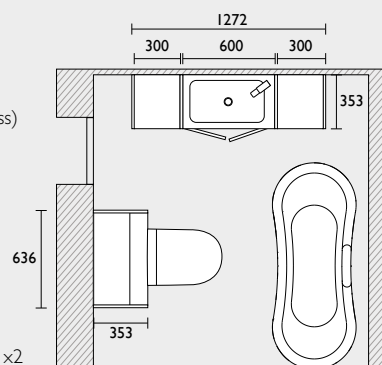

Legacy - Standard Depth Furniture Run

- T3BW6L.VRG 600 back to wall WC unit
- BTWC1250S Marston back to wall WC
- TS1255S-SF Marston thermoset WC seat
- VOR790 Vortex cistern
- TR9041 Oval flush button
- T2CU6L.VRG 600 sit on countertop unit (oak carcass)
- T3SC6L.VRG 600 basin unit (oak carcass)
- DCI2053 Brook countertop basin
- TAN5204 Anthem tall basin mixer
- TFHTOR.A Toro t-bar knobs x6
- T31D3L.VRG 300 one drawer unit (oak carcass) x2
- VRM50A-BR Verge arch mirror
- T3EP8S.VRG Filler/clad-on end panel x5
- T2EP10S.VRG Countertop sit on clad-on end panels x2
- TF3W2024.OK 2000 laminate worktop (natural oak)
- TPL15T.VRG 1500 plinth
  (worktop & plinth cut to size)
- DCI7013 Vitoria double slipper bathtub
- WASTE29 Universal open basin waste