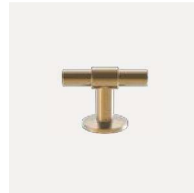

FHFAX.BR

**Toledo T-Bar £27.90 each**  
*in Chrome, Black & Untreated Brass\**

FHTOLHAN.C

FHTOLHAN.B

FHTOLHAN.A

**Columbus Pull Handle\*\* £21.40 each**  
*in Chrome*

HAMHAN04

**Monterey Pull Handle\*\* £27.90 each**  
*in Chrome, Black, Brushed Brass & Bronze*

FHMON.C.160

FHMON.B.160

FHMON.A.160

**Stamford Pull Handle**  
*in Chrome £25.70 each*

HAMHAN05

\*Our Untreated Brass T-Bar handles feature a living finish that can create subtle colour graduations over time, adding to the character of the hardware. \*\*Not suitable for use with 800mm unit drawers.