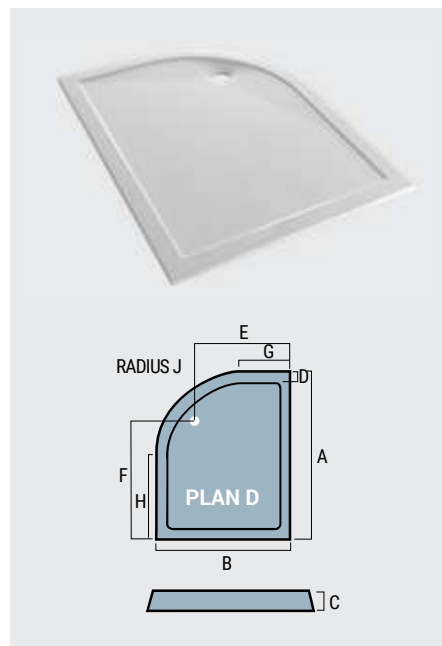

Corsair Trays

CORSAIR ANTI-SLIP OFFSET QUAD TRAYS

FEATURES

- All trays are designed and manufactured in the UK.
- Slimline, at 30mm height they're among the sleekest on today's market.
- Corsair Trays produced from lightweight stone resin with a tough marine grade UV stable gelcoat surface.
- All trays are available with an adjustable easy fit system (within the leg pack).
- All trays come with a 10 year warranty.
*Subject to cleaning conditions.