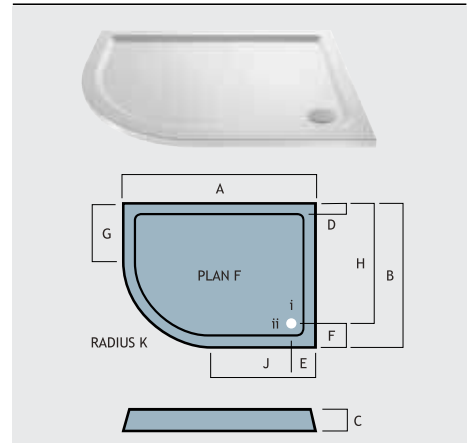

Above shower wastes are compatible with all Eastbrook shower trays.

Vantage Trays

VANTAGE OFFSET QUADRANT TRAYS

FEATURES

- All trays have a flat underside making installation and levelling even easier.
- Slimline, at 40-45 mm height they're among the sleekest on today's market.
- All trays are acrylic capped and constructed from a polyurethane resin mix.
- Adjustable legs (within the leg kit pack) supplied with ultra-strong self adhesive pads.