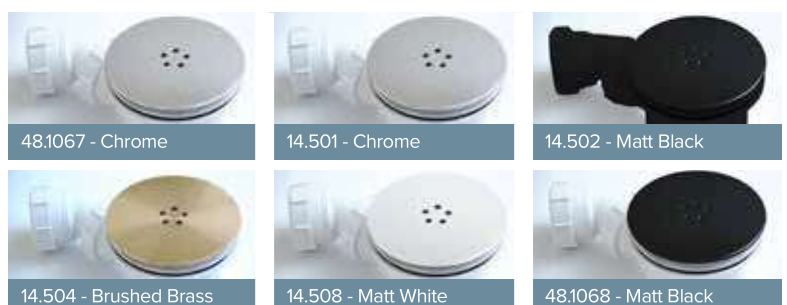

FEATURES

- All trays are designed and manufactured in the UK.
- Slimline, at 30mm height they're among the sleekest on today's market.
- Corsair Trays produced from lightweight stone resin with a tough marine grade UV stable gelcoat surface.
- All trays are available with an adjustable easy fit system (within the leg pack).
- All trays come with a 10 year warranty.

EXTRAS

Legs, Panel Packs & Seal Strip			
Description	Code	£ Ex VAT	£ Inc VAT
Leg Pack for 1000-1200 Offset Quad Trays	159.8005	171.00	205.20
Flexible waste pipe White	30.400B	18.00	21.60

TRAYS

Offset Quadrant Corsair Trays																
Size	Plan	Hand	Waste Size External	Waste Size Internal	A	B	C	D	E	F	G	H	J	Code	£ Ex VAT	£ Inc VAT
1100 x 800	D	LH	116	90	1100	800	30	60	520	820	250	550	550	159.1301	250.00	300.00
1100 x 800	D	RH	116	90	1100	800	30	60	520	820	250	550	550	159.1302	250.00	300.00
1200 x 800	D	LH	116	90	1200	800	30	60	520	920	250	650	550	159.1303	271.00	325.20
1200 x 800	D	RH	116	90	1200	800	30	60	520	920	250	650	550	159.1304	271.00	325.20
1200 x 900	D	LH	116	90	1200	900	30	60	620	920	350	650	550	159.1305	282.00	338.40
1200 x 900	D	RH	116	90	1200	900	30	60	620	920	350	650	550	159.1306	282.00	338.40

Leg Pack & Wastes sold separately.

EXTRAS

Shower Wastes				
Description	Code	£ Ex VAT	£ Inc VAT	
90mm Vantage Shower Waste - Chrome	48.1067	26.00	31.20	
90mm Fast Flow Shower Waste - Chrome	14.501	14.00	16.80	
90mm Fast Flow Shower Waste - Matt Black	14.502	29.00	34.80	
90mm Fast Flow Shower Waste - Brushed Brass	14.504	39.00	46.80	
90mm Fast Flow Shower Waste - Matt White	14.508	32.00	38.40	
90mm Mega Flow Shower Waste - Matt Black	48.1068	28.00	33.60	