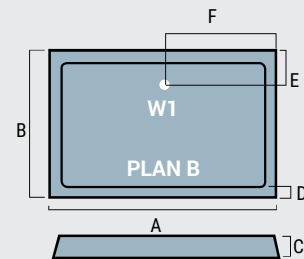

Volente Trays

VOLENTE ANTI SLIP RECTANGULAR SHOWER TRAYS

TRAYS

Volente Anti Slip ABS Stone Resin Trays

Size	Plan	Waste Position	Waste Size	A	B	C	D	E	F	Code	£ Ex VAT	£ Inc VAT
1200 x 800	B	W1	90	1200	800	40	65	190	600	158.718	374.00	448.80
1200 x 900	B	W1	90	1200	900	40	65	190	600	158.719	380.00	456.00
1300 x 800	B	W1	90	1300	800	40	65	190	600	158.720	393.00	471.60
1400 x 800	B	W1	90	1400	800	40	65	190	700	158.721	435.00	522.00
1400 x 900	B	W1	90	1400	900	40	65	190	700	158.722	474.00	568.80
1500 x 800	B	W1	90	1500	800	40	65	190	750	158.723	513.00	615.60
1600 x 800	B	W1	90	1600	800	40	65	190	800	158.724	501.00	601.20
1700 x 700	B	W1	90	1700	700	40	65	350	190	158.726	501.00	601.20
1700 x 800	B	W1	90	1700	800	40	65	190	850	158.725	522.00	626.40
1800 x 800	B	W1	90	1800	800	40	65	190	900	158.727	546.00	655.20
1800 x 900	B	W1	90	1800	900	40	65	190	900	158.728	562.00	674.40

Waste sold separately.

FEATURES

- 40% Lighter than a high wall stone resin tray
- Reinforced high strength resin marble material
- Made with WRAS approved resins
- Anti slip base
- Adjustable legs (within the leg kit pack) supplied with ultra-strong self adhesive pads.

Anti Slip Base

*Subject to cleaning conditions

EXTRAS

Legs, Panel Packs & Seal Strip

Description	Code	£ Ex VAT	£ Inc VAT
Volente legs & panels for up to 1200x1200 rect trays*	158.080	84.00	100.80
Volente legs & panels for up to 2000x900 rect trays	158.082	122.00	146.40
1200 Tray Panel only for three sided installation	158.682	35.00	42.00
2.8m Flexi Versatile Sealstrip	30.5012	20.00	24.00
Flexible waste pipe (White)	30.400B	18.00	21.60

Panel height 95mm, adjustable legs 85-105mm.

*Does not include flexible waste pipe (30.400B)

EXTRAS

Shower Wastes