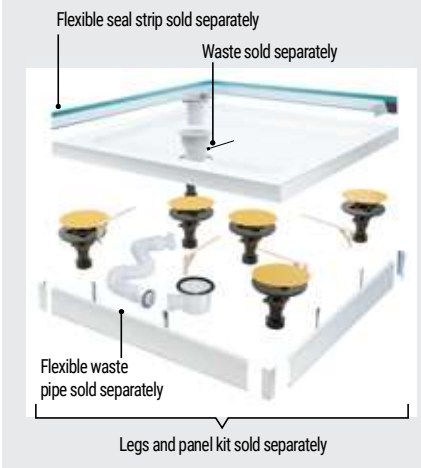

Waste efficiency decreases when shower head is positioned directly above waste.

Volente Trays

VOLENTE OFFSET QUAD SHOWER TRAYS

Left Hand (L/H) Shown

FEATURES

- 40% Lighter than a high wall stone resin tray
- Reinforced high strength resin marble material
- Made with WRAS approved resins.
- Adjustable legs (within the leg kit pack) supplied with ultra-strong self adhesive pads.

Waste sold separately.

EXTRAS

Legs, Panel Packs & Seal Strip

Description	Code	£ Ex VAT	£ Inc VAT
Volente legs & panel quad trays up to 1200 x 1000	158.081	84.00	100.80
Volente legs & panel for quad trays over 1200	158.085	102.00	122.40
2.8m Flexi Versatile Sealstrip	30.5012	20.00	24.00
Flexible waste pipe (White)	30.400B	18.00	21.60

Panel height 95mm, adjustable legs 85-105mm. *Does not include flexible waste pipe (30.400B)

Shower Wastes

Description	Code	£ Ex VAT	£ Inc VAT
Mega Flow Shower Waste (Chrome)	12.040	28.00	33.60
Volente Luxury Shower Waste (Chrome)	41.5000	33.00	39.60
Fast Flow 90mm Shower Waste (Matt Black)	14.502	29.00	34.80
Fast Flow 90mm Shower Waste (Brushed Brass)	14.504	39.00	46.80

Waste efficiency decreases when shower head is positioned directly above waste.

Shown below with legs and panel pack, seal strip, flexible waste pipe and waste, which are all sold separately.

Vanguard Trays