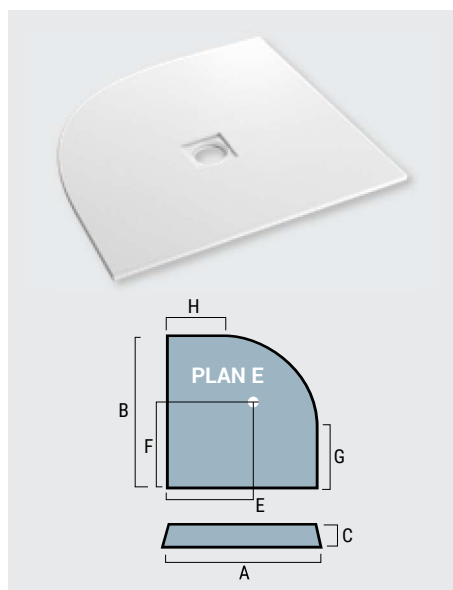

*159 code Leg Packs are only compatible with 159 code Trays.

Crossland Trays

CROSSLAND QUAD SLATE TRAYS

Quadrant Tray - Plan E Shown

Black Slate Shown

FEATURES

- All trays are designed and manufactured in the UK.
- Slimline, at 30mm height they're among the sleekest on today's market.
- Crossland Trays have a natural slate surface appearance and are available in three colour options.
- All trays are made from lightweight stone resin with a tough marine grade UV stable gelcoat surface.
- All trays are available with an adjustable easy fit system (within the leg pack).
- All trays come with a 10 year warranty.

All Crossland Tray Wastes *include* a matching coloured Tray Shower Grill Cover.

TRAYS

Quadrant Crossland Trays

Size	Colour	Plan	Waste Size External	Waste Size Internal	A	B	C	E	F	G	H	Code	£ Ex VAT	£ Inc VAT
800 x 800	Black	E	116	90	800	800	30	400	345	250	250	159.3057	289.00	346.80
800 x 800	Grey	E	116	90	800	800	30	400	345	250	250	159.3058	289.00	346.80
NEW 800 x 800	Light Grey	E	116	90	800	800	30	400	345	250	250	159.3224	289.00	346.80
800 x 800	White	E	116	90	800	800	30	400	345	250	250	159.3059	289.00	346.80
900 x 900	Black	E	116	90	900	900	30	450	450	350	350	159.3061	310.00	372.00
900 x 900	Grey	E	116	90	900	900	30	450	450	350	350	159.3062	310.00	372.00
NEW 900 x 900	Light Grey	E	116	90	900	900	30	450	450	350	350	159.3225	310.00	372.00
900 x 900	White	E	116	90	900	900	30	450	450	350	350	159.3063	310.00	372.00