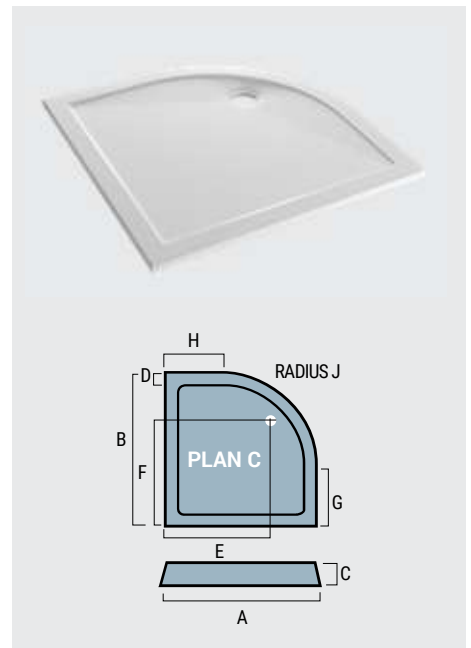

Corsair Trays

CORSAIR QUAD TRAYS

Quadrant Tray - Plan C Shown

FEATURES

- All trays are designed and manufactured in the UK.
- Slimline, at 30mm height they're among the sleekest on today's market.
- Corsair Trays produced from lightweight stone resin with a tough marine grade UV stable gelcoat surface.
- All trays are available with an adjustable easy fit system (within the leg pack).
- All trays come with a 10 year warranty.