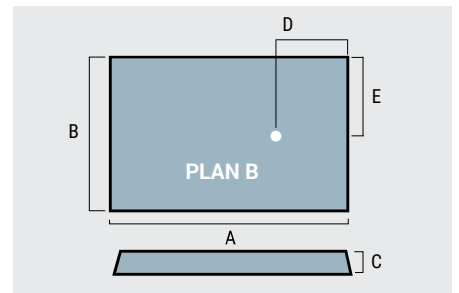

159 Code Covers can only be fitted on Crossland Slate Trays.

Crossland Trays

CROSSLAND RECTANGULAR SLATE TRAYS

Rectangle Tray - Plan B Shown

FEATURES

- All trays are designed and manufactured in the UK.
- Slimline, at 30mm height they're among the sleekest on today's market.
- Crossland Trays have a natural slate surface appearance and are available in three colour options.
- All trays are made from lightweight stone resin with a tough marine grade UV stable gelcoat surface.
- All trays are available with an adjustable easy fit system (within the leg pack).
- All trays come with a 10 year warranty.