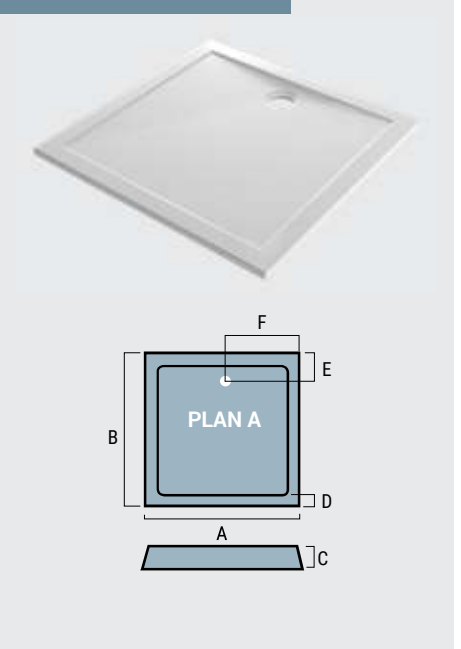

48.1067 - Chrome

14.501 - Chrome

14.502 - Matt Black

14.504 - Brushed Brass

14.508 - Matt White

48.1068 - Matt Black

Square Trays

Corsair Trays

CORSAIR RECTANGULAR TRAYS

Rectangle Tray - Plan B Shown

FEATURES

- All trays are designed and manufactured in the UK.
- Slimline, at 30mm height they're among the sleekest on today's market.
- Corsair Trays produced from lightweight stone resin. marine grade UV stable gelcoat surface.
- All trays are available with an adjustable easy fit system, (within the leg pack).
- All trays come with a 10 year warranty.