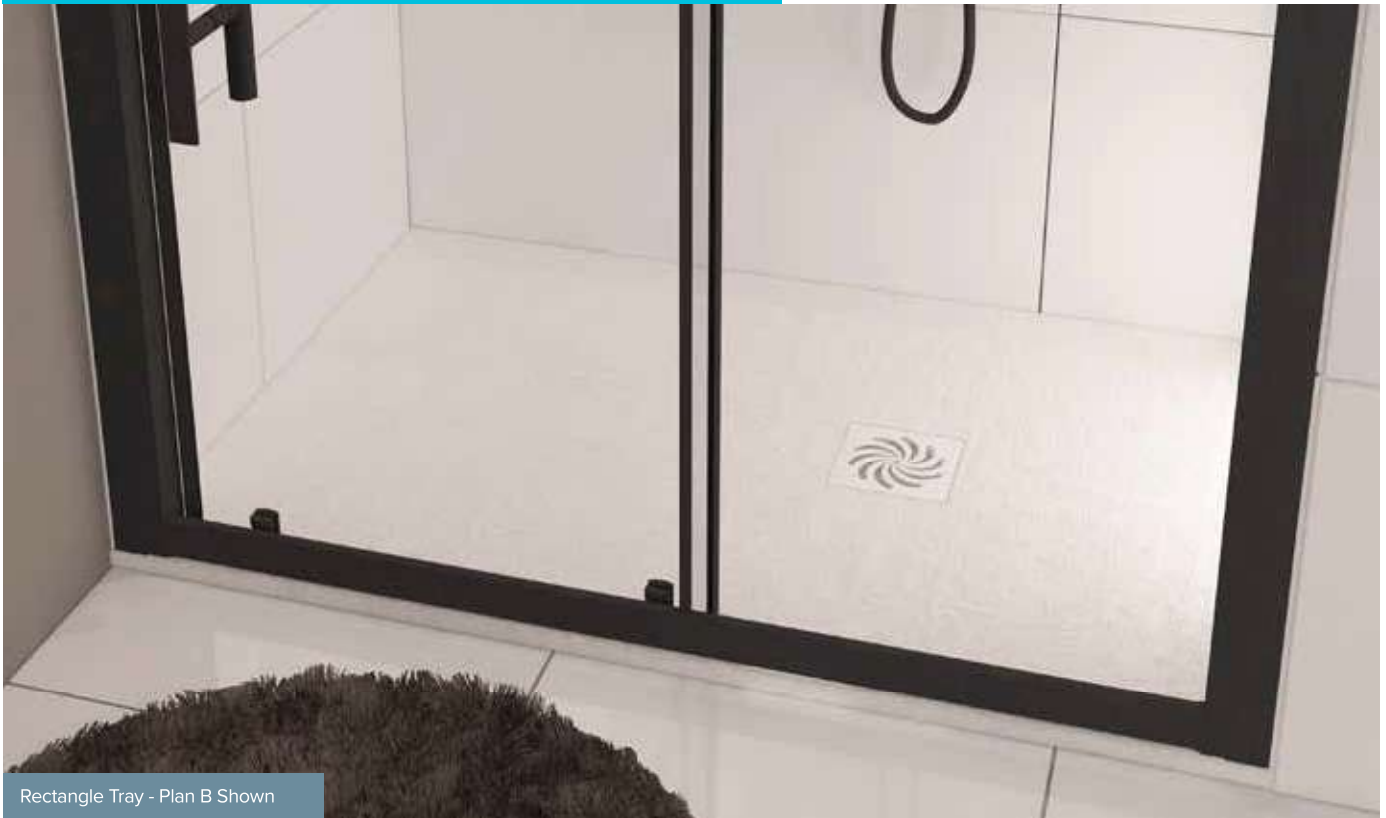

159 Code Covers can only be fitted on Crossland Slate Trays.

Crossland Trays

CROSSLAND RECTANGULAR SLATE TRAYS

Rectangle Tray - Plan B Shown

FEATURES

- All trays are designed and manufactured in the UK.
- Slimline, at 30mm height they're among the sleekest on today's market.
- Crossland Trays have a natural slate surface appearance and are available in three colour options.
- All trays are made from lightweight stone resin with a tough marine grade UV stable gelcoat surface.
- All trays are available with an adjustable easy fit system (within the leg pack).
- All trays come with a 10 year warranty.