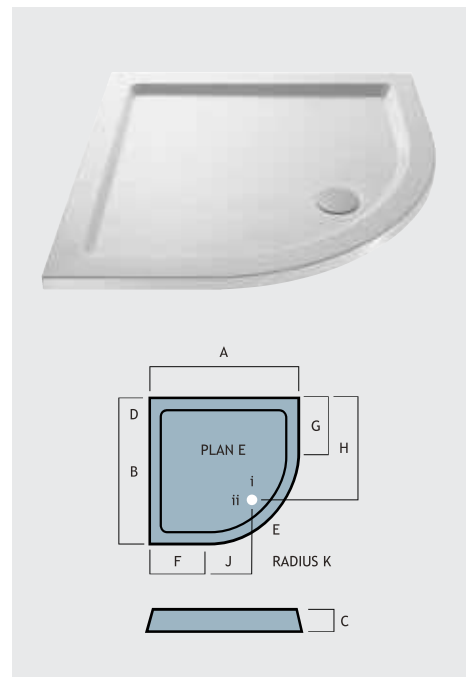

Above shower wastes are compatible with all Eastbrook shower trays.

Vantage Trays

VANTAGE QUADRANT TRAYS

Quadrant Tray - Plan E Shown

FEATURES

- All trays have a flat underside making installation and levelling even easier.
- Slimline, at 40-45 mm height they're among the sleekest on today's market.
- All trays are acrylic capped and constructed from a polyurethane resin mix. Perfect for a modern and contemporary wet room design.
- Up to 50% lighter than conventional stone resin trays allowing for easier handling and fitting, while still maintaining the strength of conventional trays.
- Adjustable legs (within the leg kit pack) supplied with ultra-strong self adhesive pads.