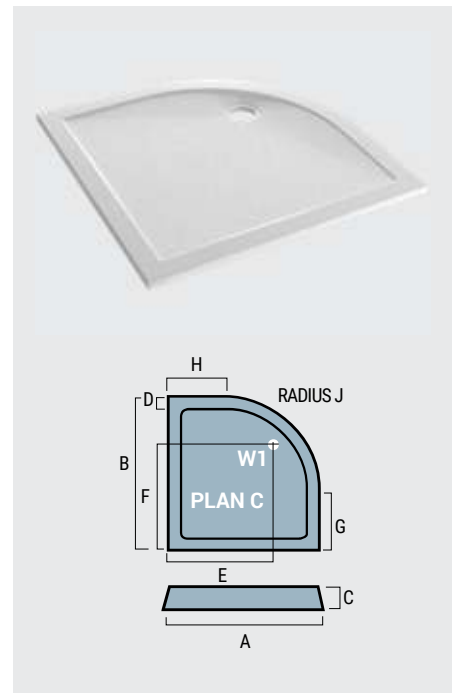

*159 code Leg Packs are only compatible with 159 code Trays.

Rectangular Anti-Slip Trays

Shower Wastes & Covers (Left Page)

Corsair Trays

CORSAIR ANTI-SLIP QUAD TRAYS

Anti-Slip Quadrant Tray - Plan C Shown

FEATURES

- All trays are designed and manufactured in the UK.
- Slimline, at 30mm height they're among the sleekest on today's market.
- Corsair Trays produced from lightweight stone resin with a tough marine grade UV stable gelcoat surface.
- All trays are available with an adjustable easy fit system (within the leg pack).
- All trays come with a 10 year warranty.
*Subject to cleaning conditions.