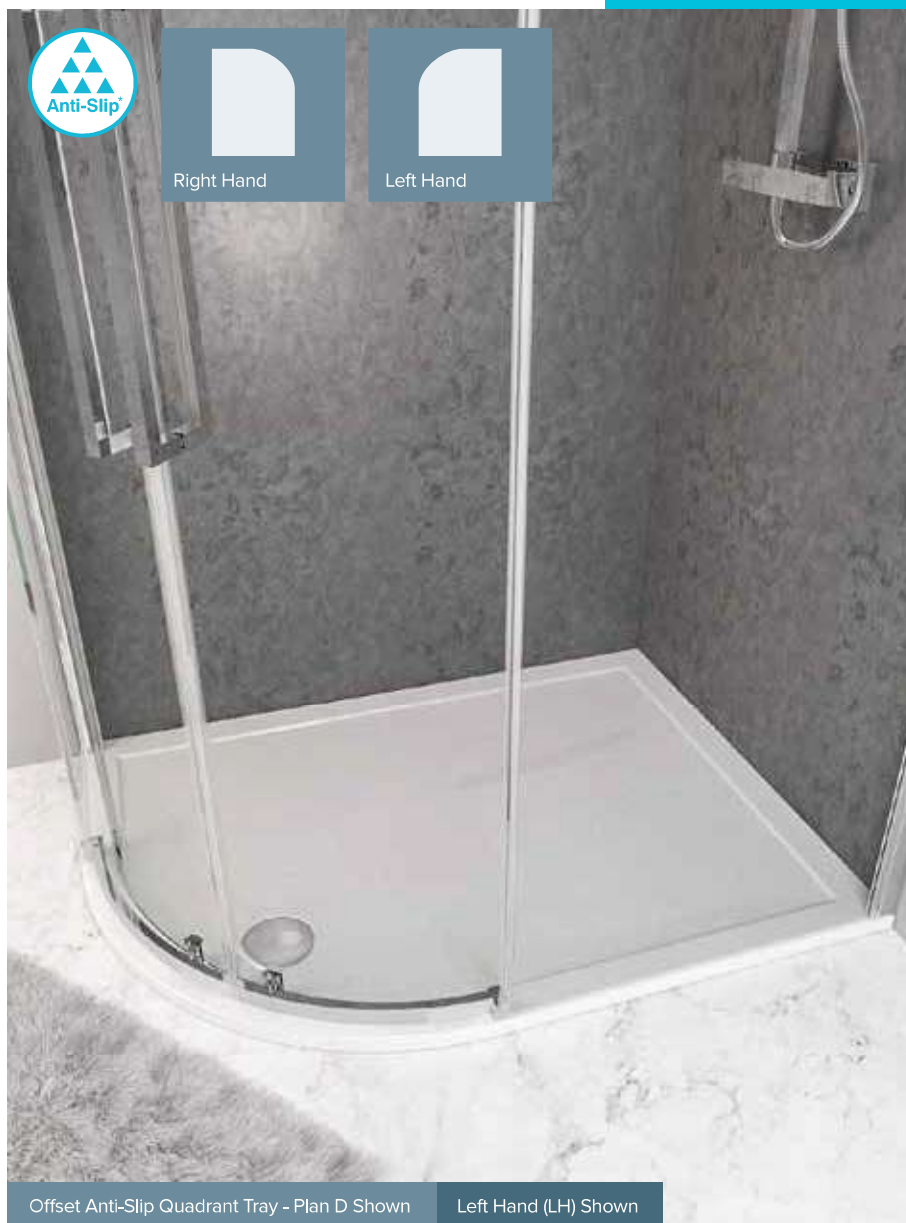

Leg Pack & Wastes sold separately.

EXTRAS

Shower Wastes			
Description	Code	£ Ex VAT	£ Inc VAT
90mm Vantage Shower Waste - Chrome	48.1067	26.00	31.20
90mm Fast Flow Shower Waste - Chrome	14.501	14.00	16.80
90mm Fast Flow Shower Waste - Matt Black	14.502	29.00	34.80
90mm Fast Flow Shower Waste - Brushed Brass	14.504	39.00	46.80
90mm Fast Flow Shower Waste - Matt White	14.508	32.00	38.40
90mm Mega Flow Shower Waste - Matt Black	48.1068	28.00	33.60

Corsair Trays

CORSAIR ANTI-SLIP OFFSET QUAD TRAYS

FEATURES

- All trays are designed and manufactured in the UK.
- Slimline, at 30mm height they're among the sleekest on today's market.
- Corsair Trays produced from lightweight stone resin with a tough marine grade UV stable gelcoat surface.
- All trays are available with an adjustable easy fit system (within the leg pack).
- All trays come with a 10 year warranty.
*Subject to cleaning conditions.