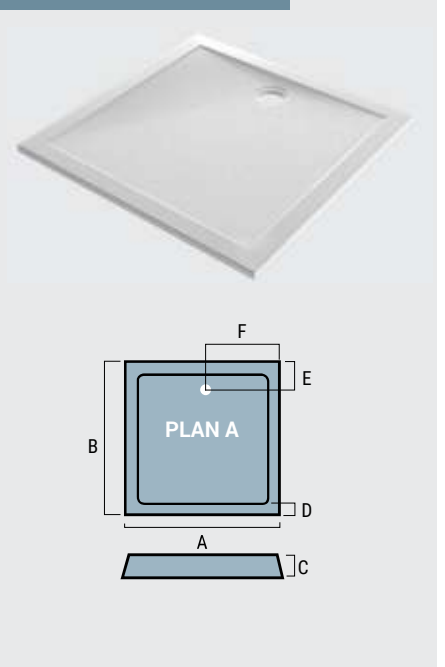

48.1067 - Chrome

14.501 - Chrome

14.502 - Matt Black

14.504 - Brushed Brass

14.508 - Matt White

48.1068 - Matt Black

Square Anti-Slip Trays

Corsair Trays