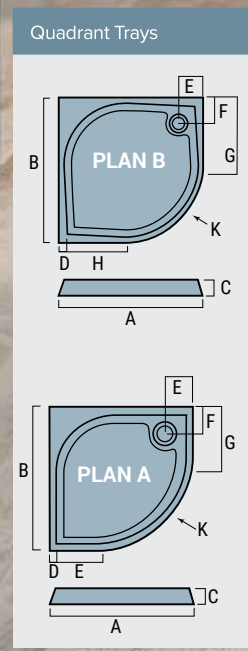

Vanguard Trays

VANGUARD 25 SHOWER TRAYS