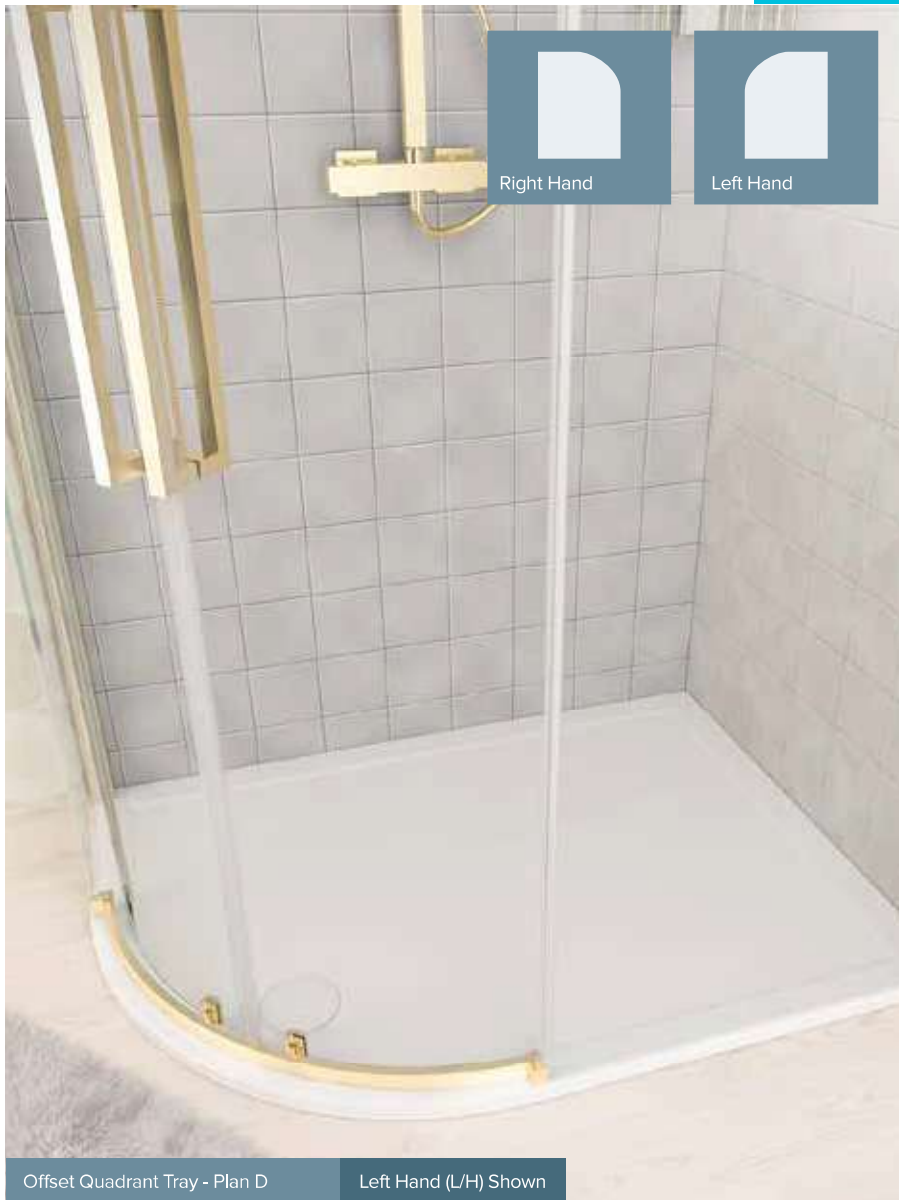

FEATURES

- All trays are designed and manufactured in the UK.
- Slimline, at 30mm height they're among the sleekest on today's market.
- Corsair Trays produced from lightweight stone resin with a tough marine grade UV stable gelcoat surface.
- All trays are available with an adjustable easy fit system (within the leg pack).
- All trays come with a 10 year warranty.