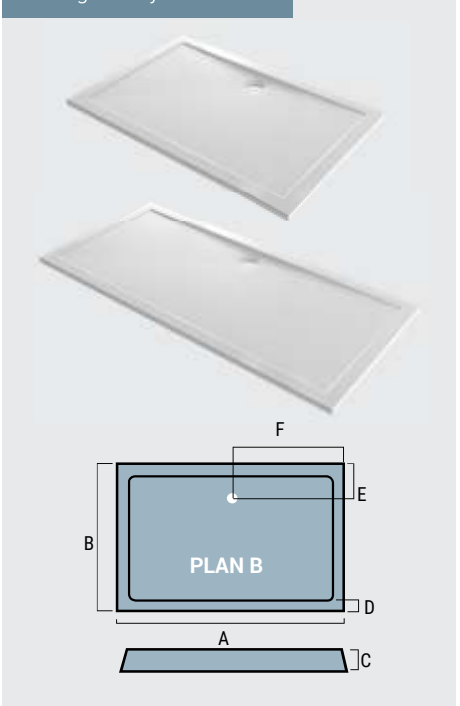

Rectangular Trays

EXTRAS

Shower Wastes

Description	Code	£ Ex VAT	£ Inc VAT
90mm Vantage Shower Waste - Chrome	48.1067	26.00	31.20
90mm Fast Flow Shower Waste - Chrome	14.501	14.00	16.80
90mm Fast Flow Shower Waste - Matt Black	14.502	29.00	34.80
90mm Fast Flow Shower Waste - Brushed Brass	14.504	39.00	46.80
90mm Fast Flow Shower Waste - Matt White	14.508	32.00	38.40
90mm Mega Flow Shower Waste - Matt Black	48.1068	28.00	33.60