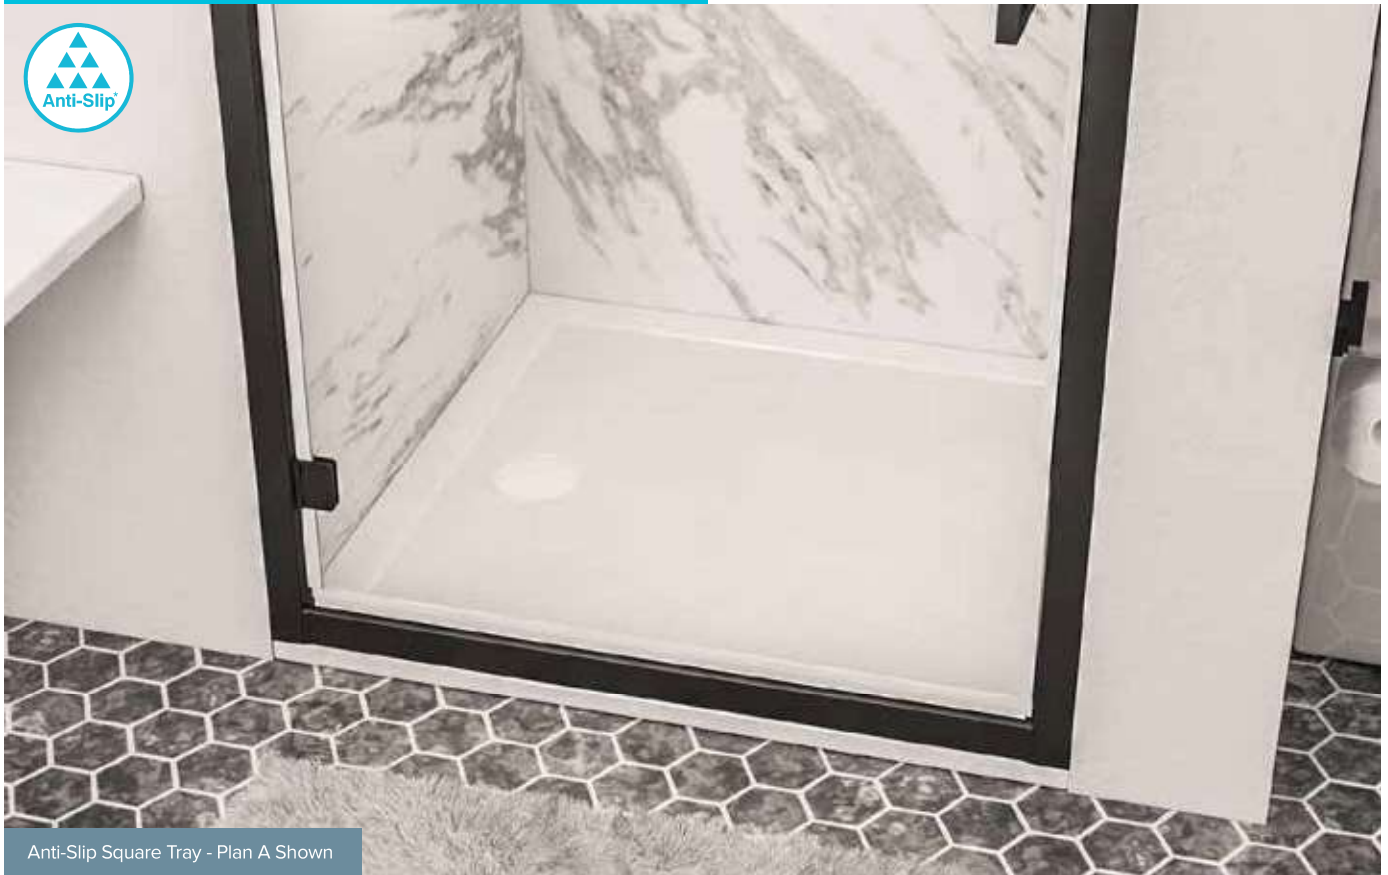

Corsair Trays

CORSAIR ANTI-SLIP SQUARE TRAYS

Anti-Slip Square Tray - Plan A Shown

FEATURES

- All trays are designed and manufactured in the UK.
 - Slimline, at 30mm height they're among the sleekest on today's market.
 - Corsair Trays produced from lightweight stone resin with a tough marine grade UV stable gelcoat surface.
 - All trays are available with an adjustable easy fit system (within the leg pack).
 - All trays come with a 10 year warranty.
- *Subject to cleaning conditions.