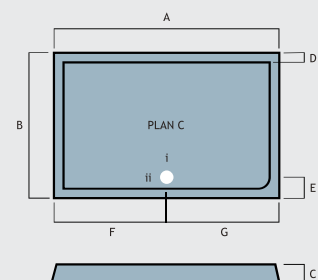

Rectangular Trays