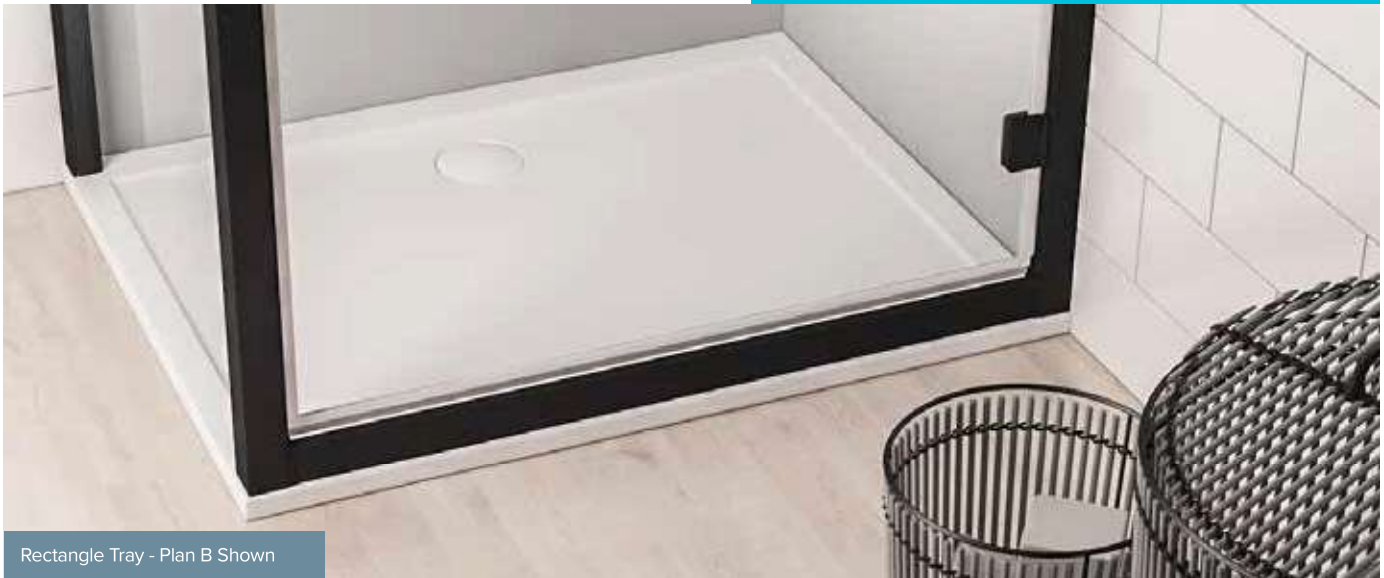

CORSAIR RECTANGULAR TRAYS

Rectangle Tray - Plan B Shown

FEATURES

- All trays are designed and manufactured in the UK.
- Slimline, at 30mm height they're among the sleekest on today's market.
- Corsair Trays produced from lightweight stone resin. marine grade UV stable gelcoat surface.
- All trays are available with an adjustable easy fit system, (within the leg pack).
- All trays come with a 10 year warranty.