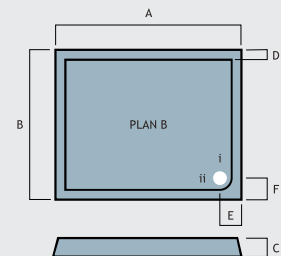

Rectangular Trays