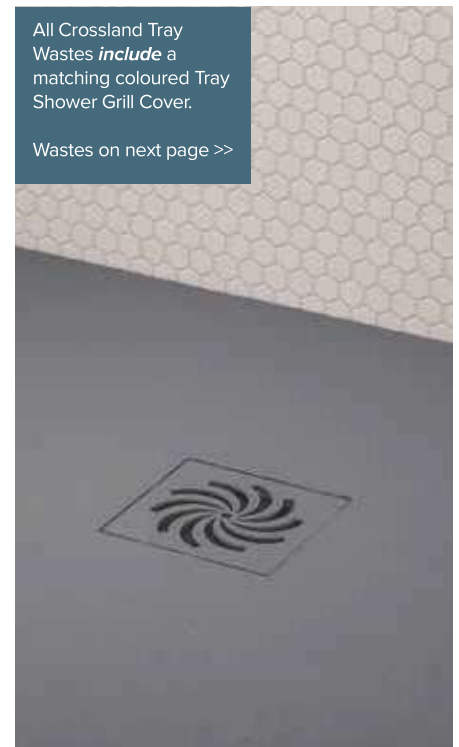

Leg Pack & Wastes sold separately.

All Crossland Tray Wastes **include** a matching coloured Tray Shower Grill Cover.

Wastes on next page >>