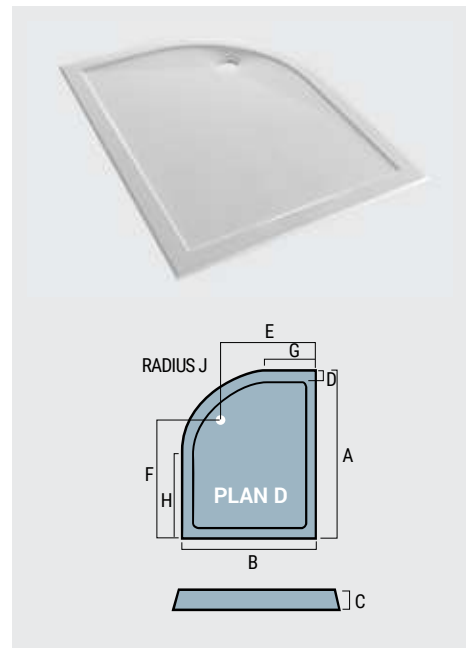

48.1067 - Chrome

14.501 - Chrome

14.502 - Matt Black

14.504 - Brushed Brass

14.508 - Matt White

48.1068 - Matt Black

Corsair Trays

CORSAIR OFFSET QUAD TRAYS

FEATURES

- All trays are designed and manufactured in the UK.
- Slimline, at 30mm height they're among the sleekest on today's market.
- Corsair Trays produced from lightweight stone resin with a tough marine grade UV stable gelcoat surface.
- All trays are available with an adjustable easy fit system (within the leg pack).
- All trays come with a 10 year warranty.