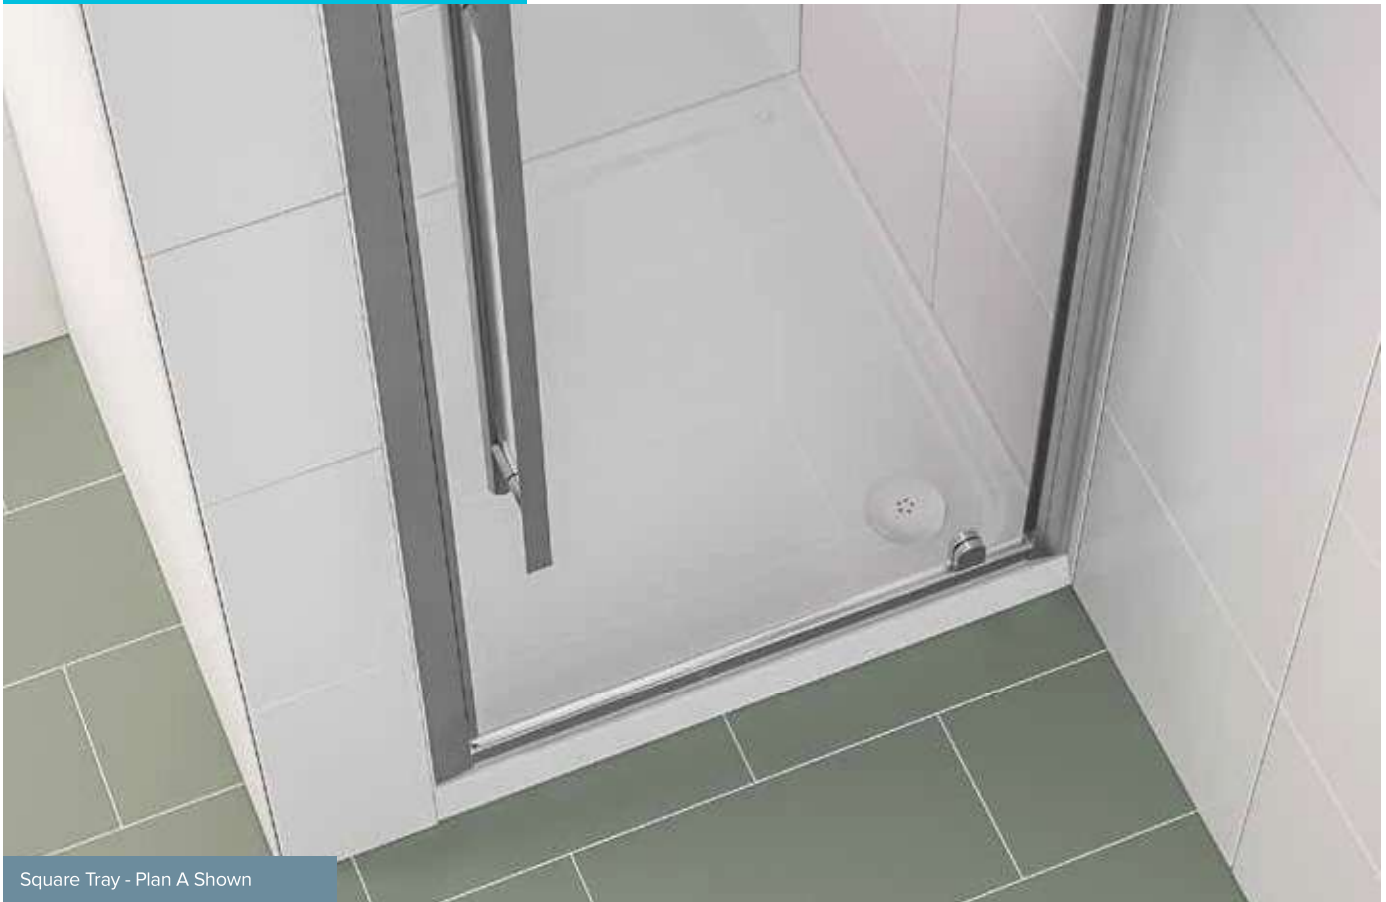

Vantage Trays

VANTAGE SQUARE TRAYS

Square Tray - Plan A Shown