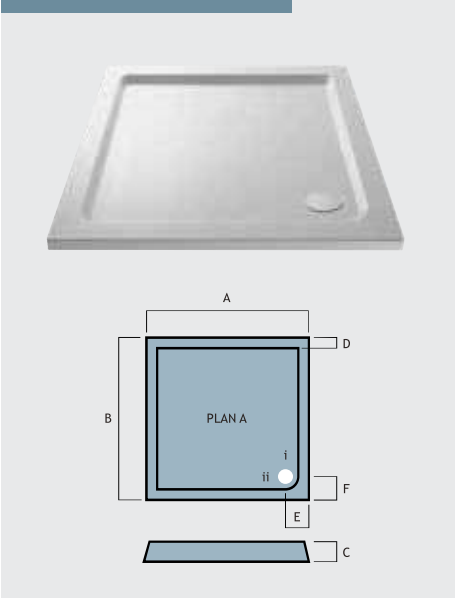

Square Trays