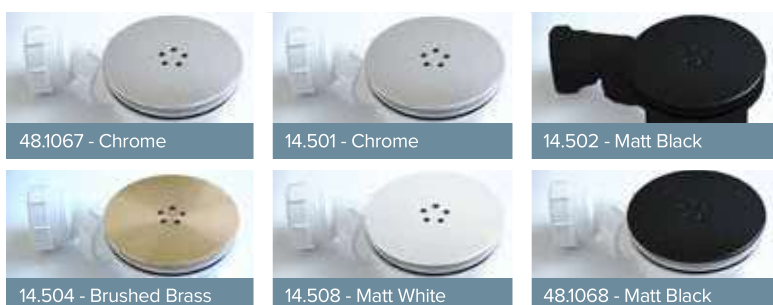

Leg Pack & Wastes sold separately.

EXTRAS

Shower Wastes

Description	Code	£ Ex VAT	£ Inc VAT
90mm Vantage Shower Waste - Chrome	48.1067	26.00	31.20
90mm Fast Flow Shower Waste - Chrome	14.501	14.00	16.80
90mm Fast Flow Shower Waste - Matt Black	14.502	29.00	34.80
90mm Fast Flow Shower Waste - Brushed Brass	14.504	39.00	46.80
90mm Fast Flow Shower Waste - Matt White	14.508	32.00	38.40
90mm Mega Flow Shower Waste - Matt Black	48.1068	28.00	33.60