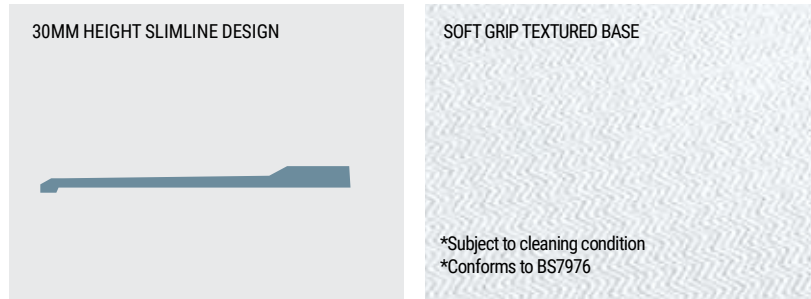

Vanguard Trays

Design

The Mineral Composite enables an extensive range of shapes to be created and frees up the imagination of designers. With a 0-to-3mm tolerance and a minimum radius of 2mm, the Vanguard is precise by its very nature. Effortlessly elegant.