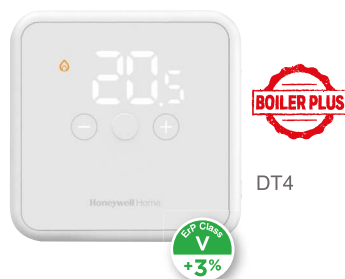

evohome Smart Home Controls

Cat No.	Description	Erp Class
ATP921R3100	evohome Wi-Fi Connected Thermostat Pack	VIII 5%
ATP926G3001	evohome Essentials Pack	VIII 5%
HR92UK	evohome Radiator Controller	
HR924UK	evohome Radiator Multizone	
HR914	evohome Radiator Multizone (Without LCD Screen)	
ATF500DHW	evohome Hot Water Kit	
ATF800	evohome Desk Stand	
ATF600	evohome Wall Mount Kit	
R8810A1018	Open Therm Bridge	
ATC928G3000	evohome Controller (Table Stand Not Included)	VIII 5%

Underfloor Heating

Cat No.	Description
MT4-230-NC	230V Actuator Heads

Thermostats Wired and Wireless

Cat No.	Description	Erp Class
DT40WT20	DT4 Wired Digital Stat	
DT41SPMWT30	Wired Modulating Room Thermostat	
YT42WRFT20	DT4R Wireless Digital Stat	
YT43MRFWT30	Wireless Modulating Room Thermostat	
L6188A2036U	Single Aquastat 70-140°C With Well	
L6188C2008U	Single Limit Aquastat 70-140°C Without Well + MR + 1.5m cap	
L641A1039	Cylinder Stat 40-80°C (Y & S Plan Cylinder/Stat)	
L641B1004	Pipe Stat Low Limit 10-40°C With Tamperproof Cover	
L641B1012	Pipe Stat SPDT 50-95°C high limit With Tamperproof Cover	
T4360A1009	Frost Thermostat SPST 3-25°C	
T6360B1028	Room Stat SPDT 10-30°C 10A (Y & S Plan Room/Stat)	I 1%
T6360B1036	Room Stat SPDT With Neon Indicator Lamp	I 1%
T6360B1069	Tamperproof Room Stat SPDT 2 Amp