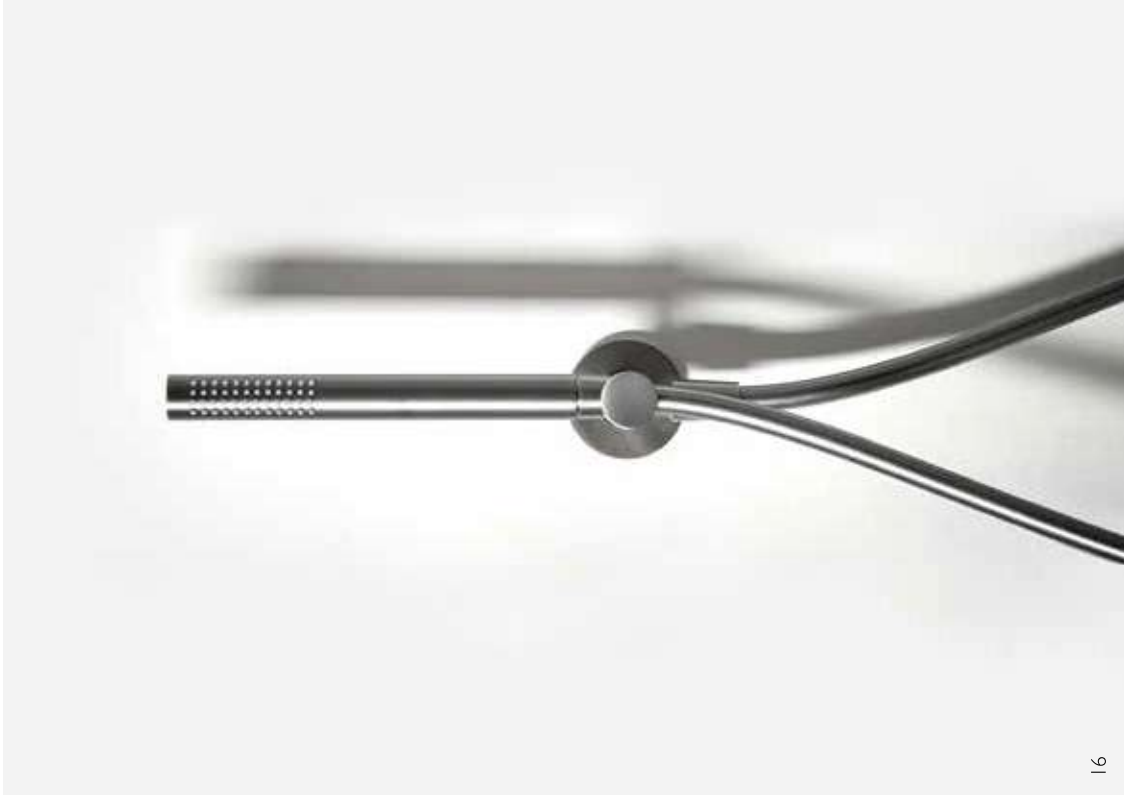

Gunmetal

Bold. Sleek. On-trend. Elevate your shower with industrial-chic style.