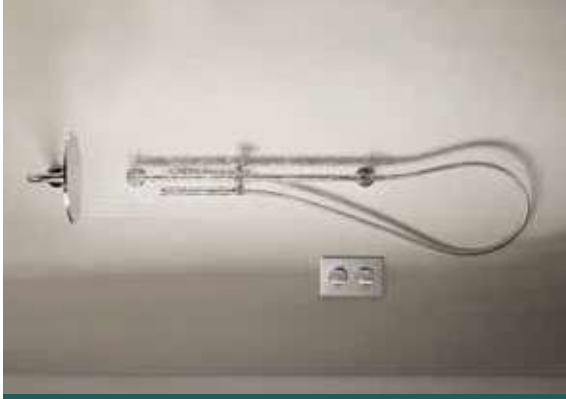

Features

- Supplied with easy to install UniBox concealed valve
- Anti-Scald thermostatic control for safe showering
- Minimum recommended pressure 1.0bar

4

5