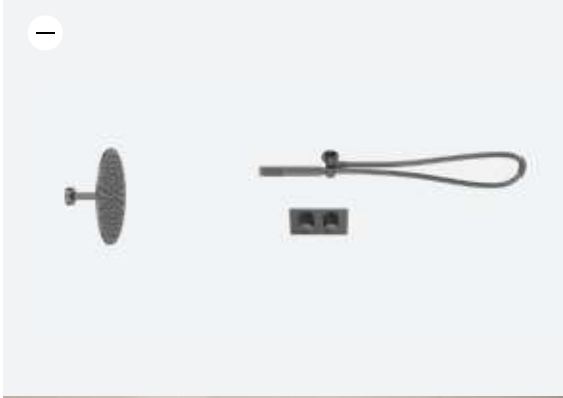

PVD
HARDWEARING
& SCRATCH
RESISTANT
COATING
BRUSHED BRASS & GUNMETAL

10
YEAR
GUARANTEE
INCLUDES THERMOSTATIC CARTRIDGE