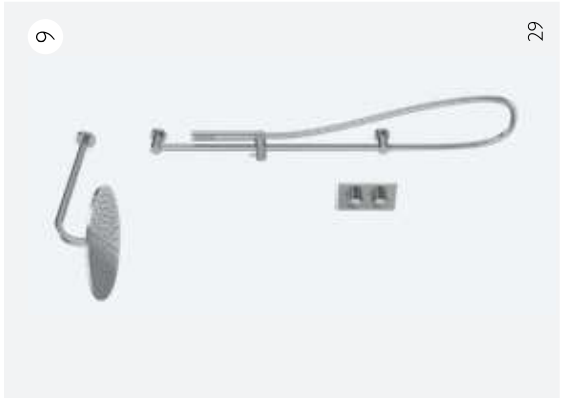

PVD
HARDWEARING
& SCRATCH
RESISTANT
COATING
BRUSHED BRASS & GUNMETAL

10
YEAR
GUARANTEE
INCLUDES THERMOSTATIC CARTRIDGE