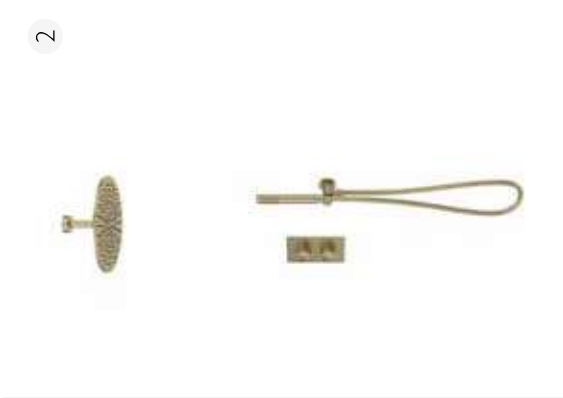

PVD
HARDWEARING
& SCRATCH
RESISTANT
COATING
BRUSHED BRASS & GUNMETAL

10
YEAR
GUARANTEE
INCLUDES THERMOSTATIC CARTRIDGE