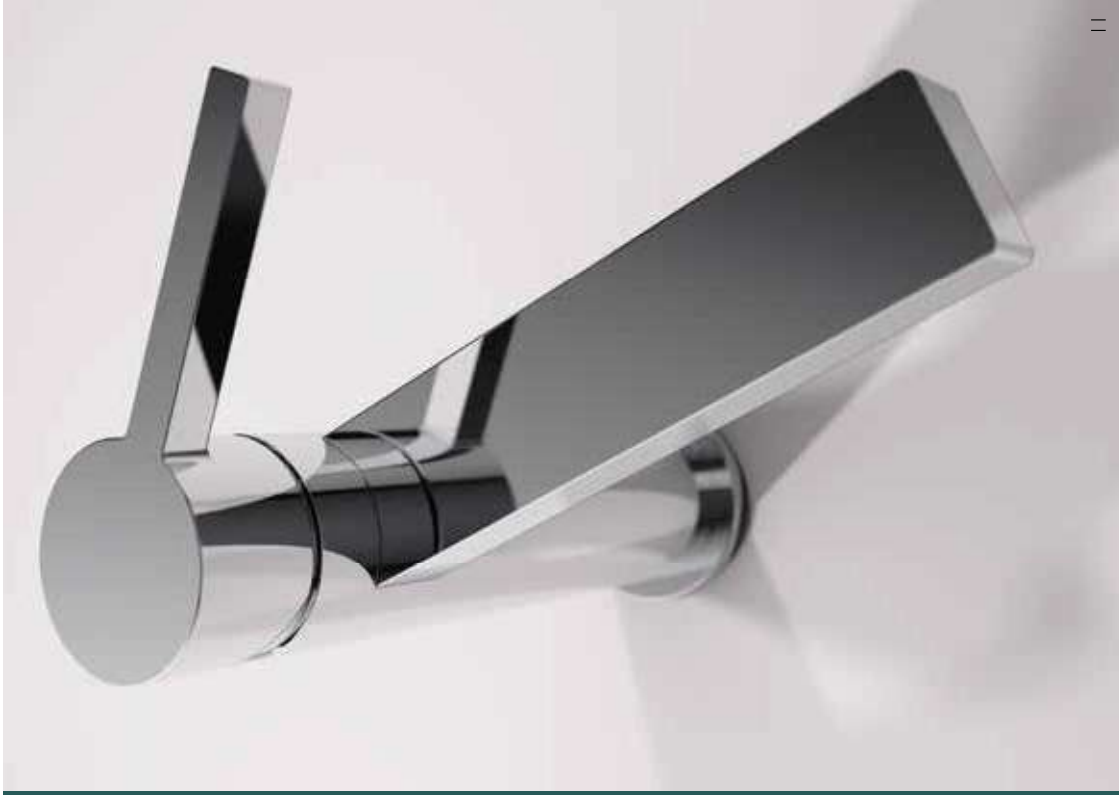

Brushed Brass

Shine with a polished,
mirror-like finish.
Chrome enables the
ultimate modern look.

Chrome

Stainless Steel

Durable, corrosion-resistant, and effortlessly sleek, our stainless steel taps and shower bring modern style and long-lasting performance to any bathroom.