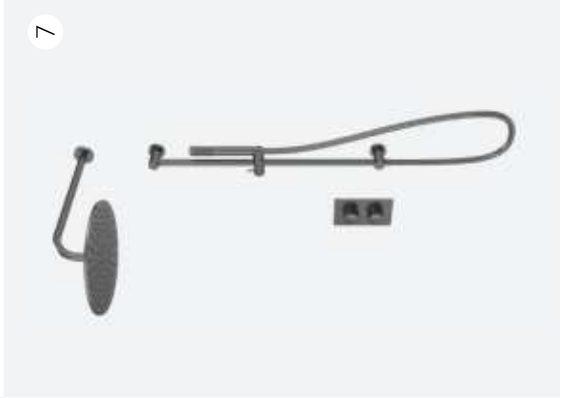

PVD
HARDWEARING
& SCRATCH
RESISTANT
COATING
BRUSHED BRASS & GUNMETAL

10
YEAR
GUARANTEE
INCLUDES THERMOSTATIC CARTRIDGE