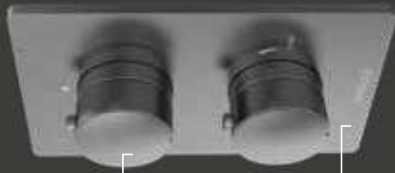

Can be tailored to supply single, dual or triple outlets

Precise temperature controls. Set your optimal temperature and the valve will automatically maintain it.

Our UniBox is compatible with all Cohort shower trim kits, providing multiple finish and function options