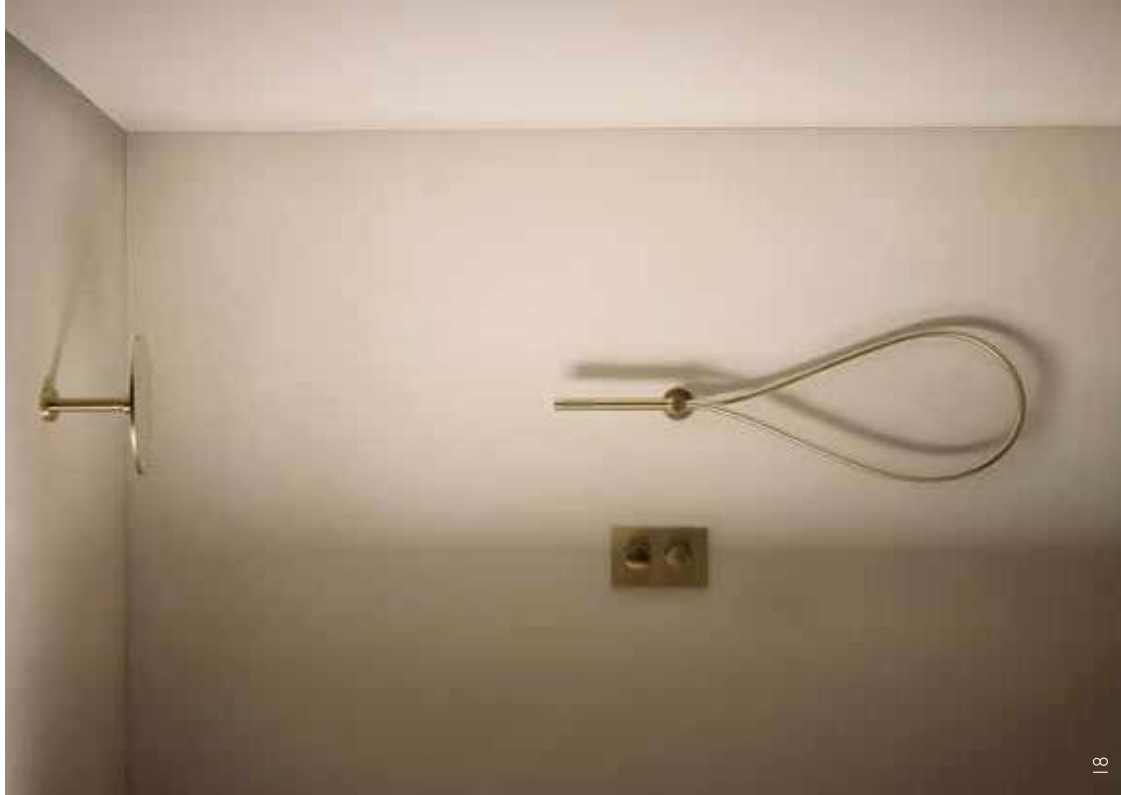

COHORT SHOWERS

Gunmetal

Bold. Sleek. On-trend. Elevate your shower with industrial-chic style.

Rich, luminous, and refined. Brushed Brass brings a touch of elegance to every shower.

Brushed Brass

Bright, clean, and classic.
Chrome delivers a
polished finish which
never goes out of style.

Chrome

COHORT LEVER

GUNMETAL

BRUSHED BRASS

CHROME

Features

The lever design encapsulates easy accessibility with hygiene and is a modern design classic in its own right. Our approach to this contemporary style brings together best in class materials alongside the highest quality manufacture. We offer seven formats in four different finishes to create modern, luxurious options suitable for any bathroom.