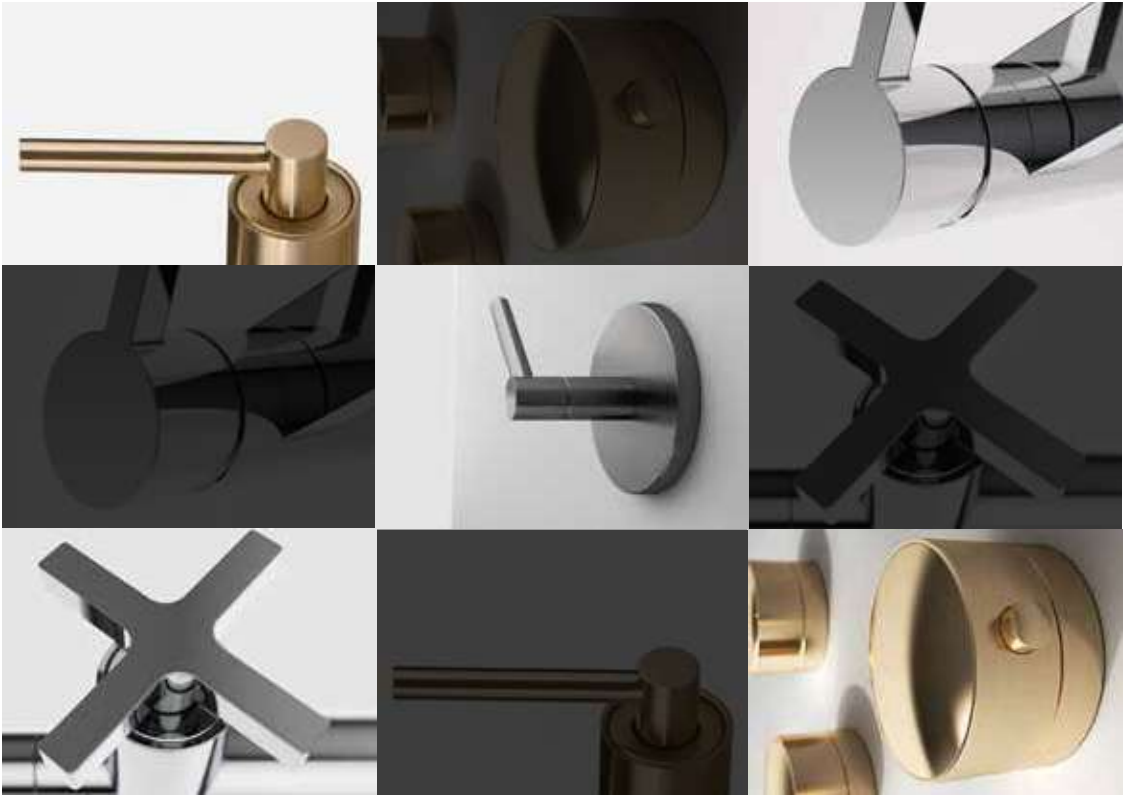

Brassware 2025

TAVISTOCK

THE COHORT COLLECTION

For those seeking to elevate their bathroom beyond simply the functional we are delighted to introduce our latest premium end brassware collection – Cohort. It has been created with the vision to craft a range that will lift the design of your dream bathroom as well as complement your other design choices. Centred around a shared characteristic of a sleek, rounded body, Cohort offers a modern elegance which will last for years to come.