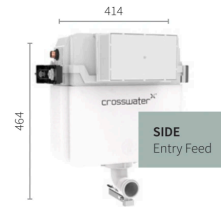

TOP* AND FRONT FLUSH

0.46m Concealed Cistern

Frame F

Depth range:
Top flush: 145-170mm
Front flush: 165-230mm

0.53m Concealed Cistern

Frame G

Depth range:
Front flush: 100-140mm

C	VENCISTSET1C	£375 £229	VENCISTSET2C	£620 £399
MB	VENCISTSET1B	£375 £229	VENCISTSET2B	£620 £399
BB	VENCISTSET1F	£375 £229	VENCISTSET2F	£620 £399
BN	VENCISTSET1L	£375 £229	VENCISTSET2L	£620 £399
BZ	VENCISTSET1BZ	£375 £229	VENCISTSET2BZ	£620 £399
S	VENCISTSET1T	£375 £229	VENCISTSET2T	£620 £399

C	BLCISTSET1C	£545 £499	BLCISTSET2C	£720 £499
BB	BLCISTSET1F	£545 £499	BLCISTSET2F	£740 £499
BN	BLCISTSET1L	£545 £499	BLCISTSET2L	£740 £499

ABS

C	MPROCISTSET1C	£375 £229	MPROCISTSET2C	£620 £399
MB	MPROCISTSET1B	£375 £229	MPROCISTSET2B	£620 £399
BB	MPROCISTSET1F	£375 £229	MPROCISTSET2F	£620 £399
BN	MPROCISTSET1L	£375 £229	MPROCISTSET2L	£620 £399
BZ	MPROCISTSET1BZ	£375 £229	MPROCISTSET2BZ	£620 £399
S	MPROCISTSET1T	£375 £229	MPROCISTSET2T	£620 £399

Stainless Steel

C	MPROSTCISTSET1C	£465 £399	MPROSTCISTSET2C	£710 £499
MB	MPROSTCISTSET1B	£465 £399	MPROSTCISTSET2B	£710 £499
BB	MPROSTCISTSET1F	£465 £399	MPROSTCISTSET2F	£710 £499
BN	MPROSTCISTSET1L	£465 £399	MPROSTCISTSET2L	£710 £499
BZ	MPROSTCISTSET1BZ	£465 £399	MPROSTCISTSET2BZ	£710 £499
S	MPROSTCISTSET1T	£465 £399	MPROSTCISTSET2T	£710 £499

*Top flush not available with Belgravia flush plates.
Strike through prices are the total RRP's of the individual components.