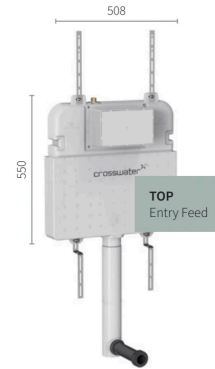

TOP* AND FRONT FLUSH

0.46m Concealed Cistern

Frame F

Depth range:
Top flush: 145-170mm
Front flush: 165-230mm

0.53m Concealed Cistern

Frame G

Depth range:
Front flush: 100-140mm

C	VENCISTSET1C	£375 £229	VENCISTSET2C	£620 £399
MB	VENCISTSET1B	£375 £229	VENCISTSET2B	£620 £399
BB	VENCISTSET1F	£375 £229	VENCISTSET2F	£620 £399
BN	VENCISTSET1L	£375 £229	VENCISTSET2L	£620 £399
BZ	VENCISTSET1BZ	£375 £229	VENCISTSET2BZ	£620 £399
S	VENCISTSET1T	£375 £229	VENCISTSET2T	£620 £399

C	BLCISTSET1C	£545 £499	BLCISTSET2C	£720 £499
BB	BLCISTSET1F	£545 £499	BLCISTSET2F	£740 £499
BN	BLCISTSET1L	£545 £499	BLCISTSET2L	£740 £499

ABS

C	MPROCISTSET1C	£375 £229	MPROCISTSET2C	£620 £399
MB	MPROCISTSET1B	£375 £229	MPROCISTSET2B	£620 £399
BB	MPROCISTSET1F	£375 £229	MPROCISTSET2F	£620 £399
BN	MPROCISTSET1L	£375 £229	MPROCISTSET2L	£620 £399
BZ	MPROCISTSET1BZ	£375 £229	MPROCISTSET2BZ	£620 £399
S	MPROCISTSET1T	£375 £229	MPROCISTSET2T	£620 £399

Stainless Steel

C	MPROSTCISTSET1C	£465 £399	MPROSTCISTSET2C	£710 £499
MB	MPROSTCISTSET1B	£465 £399	MPROSTCISTSET2B	£710 £499
BB	MPROSTCISTSET1F	£465 £399	MPROSTCISTSET2F	£710 £499
BN	MPROSTCISTSET1L	£465 £399	MPROSTCISTSET2L	£710 £499
BZ	MPROSTCISTSET1BZ	£465 £399	MPROSTCISTSET2BZ	£710 £499
S	MPROSTCISTSET1T	£465 £399	MPROSTCISTSET2T	£710 £499

*Top flush not available with Belgravia flush plates.
Strike through prices are the total RRP's of the individual components.