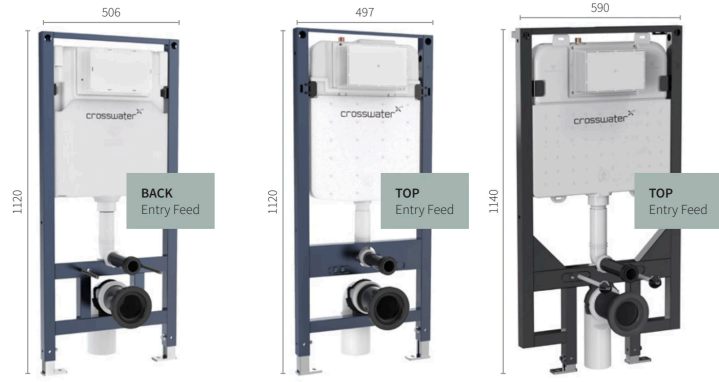

1.12m Toilet Frame
Frame C
Depth range:
Front flush: 190-260mm

Slim 1.12m Toilet Frame
Frame D
Depth range:
Front flush: 180-260mm

Ultra Slim 1.14m Toilet Frame
Frame E
Depth range:
Front flush: 110-170mm

C	VENFRAMSET3C	£605 £259	VENFRAMSET4C	£605 £259	VENFRAMSET5C	£625 £259
MB	VENFRAMSET3B	£605 £399	VENFRAMSET4B	£605 £399	VENFRAMSET5B	£625 £399
BB	VENFRAMSET3F	£605 £399	VENFRAMSET4F	£605 £399	VENFRAMSET5F	£625 £399
BN	VENFRAMSET3L	£605 £399	VENFRAMSET4L	£605 £399	VENFRAMSET5L	£625 £399
BZ	VENFRAMSET3BZ	£605 £399	VENFRAMSET4BZ	£605 £399	VENFRAMSET5BZ	£625 £399
S	VENFRAMSET3T	£605 £399	VENFRAMSET4T	£605 £399	VENFRAMSET5T	£625 £399

C	BLFRAMESET3C	£705 £549	BLFRAMESET4C	£705 £549	BLFRAMESET5C	£725 £549
BB	BLFRAMESET3F	£725 £549	BLFRAMESET4F	£725 £549	BLFRAMESET5F	£745 £549
BN	BLFRAMESET3L	£725 £549	BLFRAMESET4L	£725 £549	BLFRAMESET5L	£745 £549

ABS

C	MPROFRAMSET3C	£605 £399	MPROFRAMSET4C	£605 £399	MPROFRAMSET5C	£625 £399
MB	MPROFRAMSET3B	£605 £399	MPROFRAMSET4B	£605 £399	MPROFRAMSET5B	£625 £399
BB	MPROFRAMSET3F	£605 £399	MPROFRAMSET4F	£605 £399	MPROFRAMSET5F	£625 £399
BN	MPROFRAMSET3L	£605 £399	MPROFRAMSET4L	£605 £399	MPROFRAMSET5L	£625 £399
BZ	MPROFRAMSET3BZ	£605 £399	MPROFRAMSET4BZ	£605 £399	MPROFRAMSET5BZ	£625 £399
S	MPROFRAMSET3T	£605 £399	MPROFRAMSET4T	£605 £399	MPROFRAMSET5T	£625 £399

Stainless Steel

C	MPROSTFRAMSET3C	£695 £499	MPROSTFRAMSET4C	£695 £499	MPROSTFRAMSET5C	£715 £499
MB	MPROSTFRAMSET3B	£695 £499	MPROSTFRAMSET4B	£695 £499	MPROSTFRAMSET5B	£715 £499
BB	MPROSTFRAMSET3F	£695 £499	MPROSTFRAMSET4F	£695 £499	MPROSTFRAMSET5F	£715 £499
BN	MPROSTFRAMSET3L	£695 £499	MPROSTFRAMSET4L	£695 £499	MPROSTFRAMSET5L	£715 £499
BZ	MPROSTFRAMSET3BZ	£695 £499	MPROSTFRAMSET4BZ	£695 £499	MPROSTFRAMSET5BZ	£715 £499
S	MPROSTFRAMSET3T	£695 £499	MPROSTFRAMSET4T	£695 £499	MPROSTFRAMSET5T	£715 £499

*Top flush not available with Belgravia flush plates.
Strike through prices are the total RRP's of the individual components.

*Subject to online registration. 127