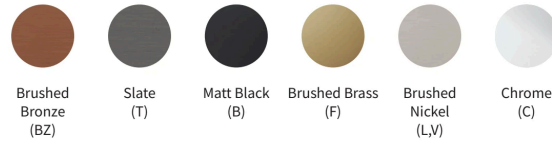

Flush plates

Cleverly designed for your bathroom

MPRO Stainless Steel

	MPROSPLATEC	£245
	MPROSPLATEMB	£245
	MPROSPLATEF	£245
	MPROSPLATEV	£245
	MPROSPLATEBZ	£245
	MPROSPLATET	£245

MPRO

Mechanical operation
ABS
w 245 x h 165mm

	MPROFLUSHC	£155
	MPROFLUSHB	£155
	MPROFLUSHF	£155
	MPROFLUSHV	£155
	MPROFLUSHBZ	£155
	MPROFLUSHT	£155

VENUE

Mechanical operation
ABS
w 245 x h 165mm

	VENFLUSHC	£155
	VENFLUSHB	£155
	VENFLUSHF	£155
	VENFLUSHV	£155
	VENFLUSHBZ	£155
	VENFLUSHT	£155

NEW

Belgravia Traditional Flush Plate

Brass
w 245 x h 165mm

	BLFLUSHF	£275
	BLFLUSHL	£275
	BLFLUSHC	£255