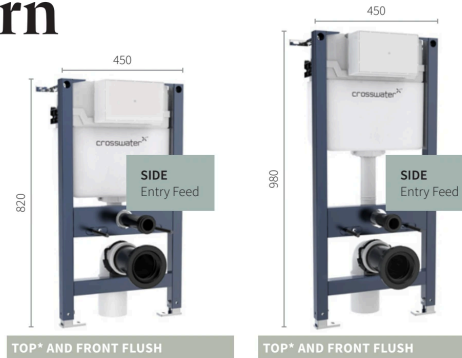

In-Wall Cistern Frames

In-wall frames to support wall-hung

EN14055 tested, Class II
 Certification: WRAS and UKCA certified
 Noise level: I
 Flush volume: 6/4L preset
 Water saving adjustment: 4.5/3L
 Height adjustable: Yes
 Frame material: Steel