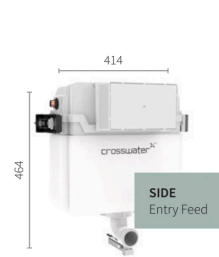

TOP* AND FRONT FLUSH

0.46m Concealed Cistern

Frame F
Depth range:
Top flush: 145-170mm
Front flush: 165-230mm

C	VENCISTSET1C	£375 £229
MB	VENCISTSET1B	£375 £229
BB	VENCISTSET1F	£375 £229
BN	VENCISTSET1L	£375 £229
BZ	VENCISTSET1BZ	£375 £229
S	VENCISTSET1T	£375 £229

TOP* AND FRONT FLUSH

0.82m Toilet Frame

Frame A
Depth range:
Top flush: 170-200mm
Front flush: 190-260mm

C	VENFRAMSET1C	£595 £259
MB	VENFRAMSET1B	£595 £399
BB	VENFRAMSET1F	£595 £399
BN	VENFRAMSET1L	£595 £399
BZ	VENFRAMSET1BZ	£595 £399
S	VENFRAMSET1T	£595 £399

C	BLCISTSET1C	£545 £499
BB	BLCISTSET1F	£545 £499
BN	BLCISTSET1L	£545 £499

C	BLFRAMESET1C	£695 £549
BB	BLFRAMESET1F	£715 £549
BN	BLFRAMESET1L	£715 £549

ABS

C	MPROCISTSET1C	£375 £229	MPROFRAMSET1C	£595 £399
MB	MPROCISTSET1B	£375 £229	MPROFRAMSET1B	£595 £399
BB	MPROCISTSET1F	£375 £229	MPROFRAMSET1F	£595 £399
BN	MPROCISTSET1L	£375 £229	MPROFRAMSET1L	£595 £399
BZ	MPROCISTSET1BZ	£375 £229	MPROFRAMSET1BZ	£595 £399
S	MPROCISTSET1T	£375 £229	MPROFRAMSET1T	£595 £399

Stainless Steel

C	MPROSTCISTSET1C	£465 £399	MPROSTFRAMSET1C	£685 £499
MB	MPROSTCISTSET1B	£465 £399	MPROSTFRAMSET1B	£685 £499
BB	MPROSTCISTSET1F	£465 £399	MPROSTFRAMSET1F	£685 £499
BN	MPROSTCISTSET1L	£465 £399	MPROSTFRAMSET1L	£685 £499
BZ	MPROSTCISTSET1BZ	£465 £399	MPROSTFRAMSET1BZ	£685 £499
S	MPROSTCISTSET1T	£465 £399	MPROSTFRAMSET1T	£685 £499

0.36m Concealed Cistern

Frame H
Push button flush

EN14055 tested, Class II
Certification: UKCA certified, valves WRAS certified
Noise level: I
Flush volume: 6/4L preset
Water saving adjustment: 4.5/3L

Optional Flush Button

ABS

C	WCBUTCISTSET1C	£210 £199
MB	WCBUTCISTSET1B	£230 £199
BB	WCBUTCISTSET1F	£235 £199
BN	WCBUTCISTSET1L	£235 £199