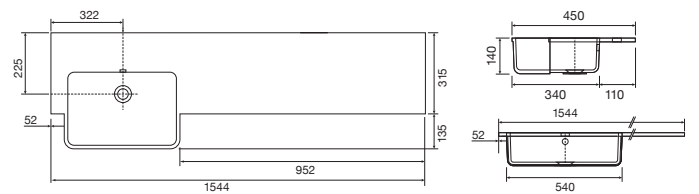

Fontana Cast Wing Basin - 1544mm

White. Cast Marble. No tap hole. Integrated Overflow. Suitable for use with a 1500mm run of furniture. This basin section will only suit a 600 standard carcass size. Basin can be cut to size and finished with the Fontana finishing kit. Supplied with White overflow ring, see more Type 3 / Type 4 overflow rings on [page 266](#).

Left Hand Bowl - 1544w x 450d x 15h mm	37.3603	£850
Right Hand Bowl - 1544w x 450d x 15h mm	37.3604	£850