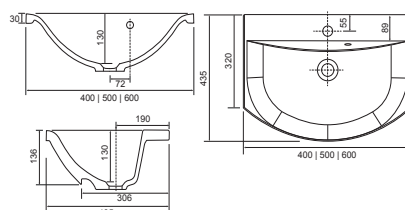

ART

White. Cast Marble. One tap hole. External Overflow. Supplied with Chrome overflow ring, see more Type 1 overflow rings on [page 266](#).

		Code	Price	Minimum Carcass Sizes
Standard	400w x 435d x 30h mm	37.3173	£325	400 Standard
Standard	500w x 435d x 30h mm	37.3113	£340	500 Standard
Standard	600w x 435d x 30h mm	37.3095	£380	600 Standard