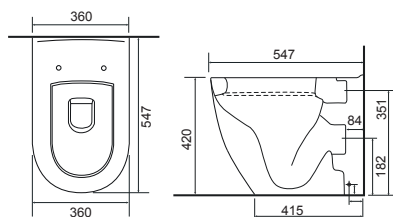

Back To Wall WC Sets

Aurora - Rimless

LO SC TP

Aurora BTW Rimless Pan with Ballina Seat Supplied with Chrome hinges, see more Type 1 hinges on **page 281**.

36.9305.02 £449