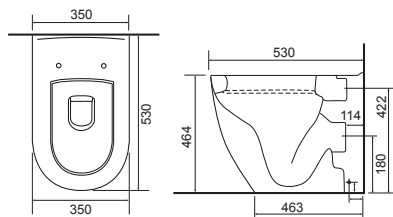

Cleveland Comfort Height - Rimless

LO SC TP

Cleveland BTW Comfort Height Rimless Pan with Ballina Seat. Not suitable for use with 400mm WC units Supplied with Chrome hinges, see more Type 2 hinges on **page 281**.

36.9181.01 £455