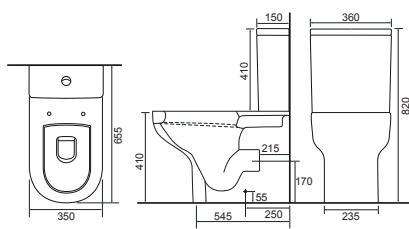

Close Coupled WC Sets

Charlotte

LO SC TP

Charlotte CC Pan & Cistern with Temora Seat. Supplied with Chrome hinges, see more Type 1 hinges on **page 281**.

36.9111.01 £859

Cleveland Rimless

LO SC TP

Cleveland CC Rimless Pan & Cistern with Ballina Seat. Supplied with Chrome hinges, see more Type 2 hinges on **page 281**.