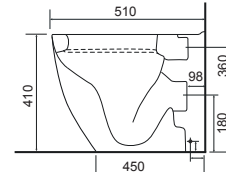

LO SC TP

Madison BTW Pan with Beechworth Seat. Supplied with Chrome hinges that are not interchangeable

36.9161.01 £395

Michigan - Rimless

LO SC TP

Michigan BTW Rimless Pan with Collerina seat. Supplied with Chrome hinges, see more Type 1 hinges on **page 281**.

36.9304.01 £485