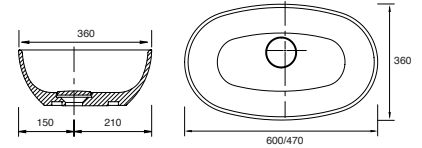

Sit-On Basins

Sit-On Basins are designed to be used with a worktop, creating a stylish, elevated focal point in your bathroom. When planning your layout, consider the overall basin height and opt for lower height units if needed to maintain a comfortable and practical setup.

Bouro

Gloss. Cast Marble. No tap hole. No Overflow. We recommend using our free flowing unslotted waste with this basin, see **page 275**.

	Code	Price
470w x 360d x 160h mm	3584	£285
600w x 360d x 160h mm	3585	£335