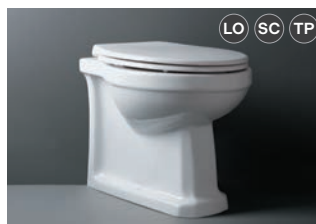

Georgia - Back-to-wall WC

○ Cotton White	36.9170.02	£531	● Slate	36.9170.06	£531
● Portland Stone	36.9170.11	£531	● Maritime Blue	36.9170.07	£531
● Shale	36.9170.04	£531	● Chateau Green	36.9170.08	£531
● Lagoon Mist	36.9170.05	£531	● Spruce	36.9170.09	£531

Madison Collection

The Madison Collection strikes the perfect balance between modern and traditional design, making it a versatile choice for a range of bathroom styles. The Madison ceramic basin features a soft curved design, offering a timeless elegance with a contemporary twist. Measuring 560mm wide, it is suitable for a minimum 600mm basin unit. The collection is complemented by the Madison Back-to-wall pan, paired with a soft-close Beechworth seat featuring Chrome hinges.