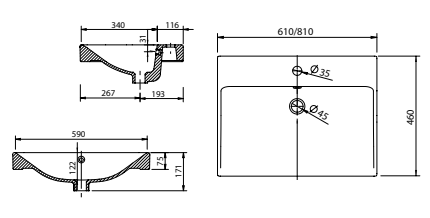

Panama - Standard

White. Ceramic. One tap hole. Integrated Overflow. Supplied with Chrome overflow ring, see more Type 3 overflow rings on **page 266**.

		Code	Price	Suitable Vanity Carcass Sizes
Standard	610w x 460d x 65h mm	9315	£345	600mm Standard
Standard	810w x 460d x 65h mm	9316	£437	800mm Standard