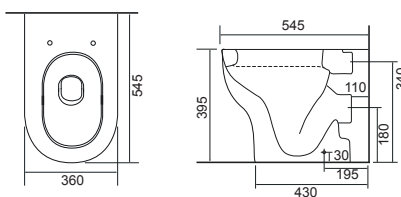

Brunswick - Rimless

LO SC TP

Brunswick BTW Rimless Pan with Clermont Seat. Supplied with Chrome hinges that are not interchangeable

36.9095.01 £580