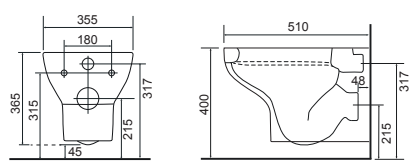

36.9306.02 £442

Charlotte

LO SC TP

Charlotte Wall Hung Pan with Temora Seat. Supplied with Chrome hinges, see more Type 1 hinges on **page 281**

36.9116.01 £631

WC Cisterns

WCs | Accessories

Calypto Concealed Cistern