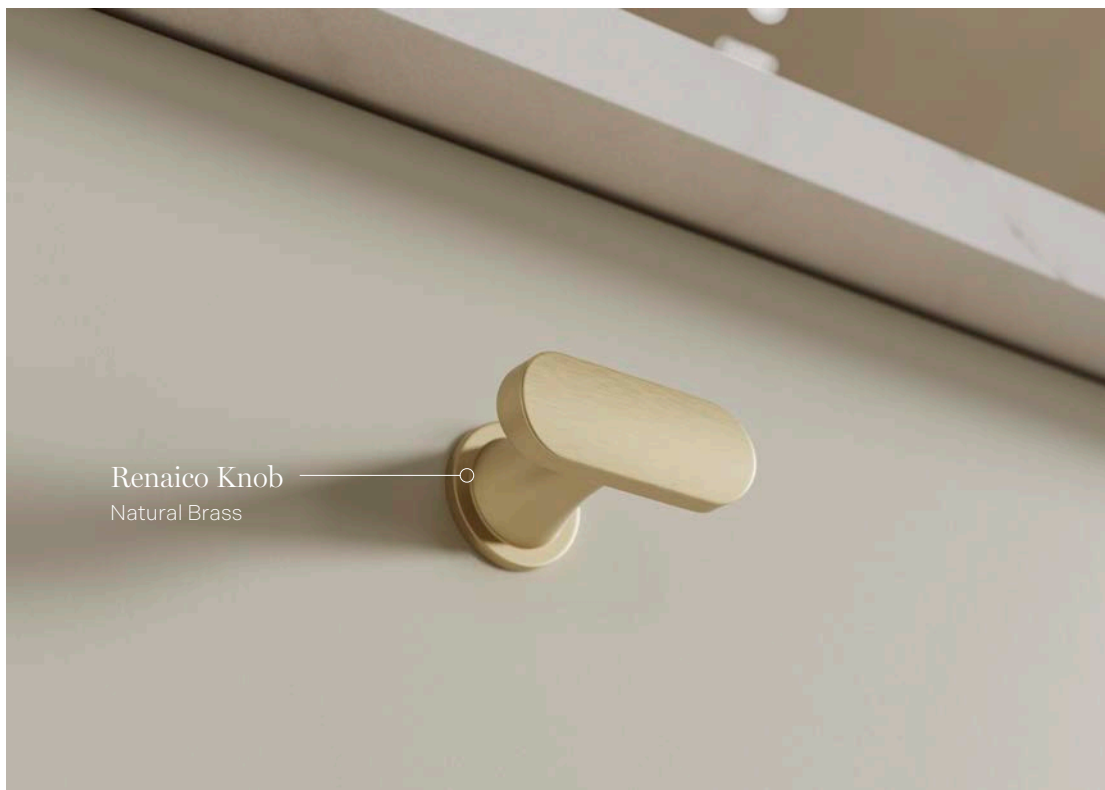

500w x 25d x 700h mm	3394	£375
600w x 25d x 700h mm	3395	£385
1000w x 25d x 500h mm	3396	£445

Calyпсо Plain Mirror

Features:

- Wall hanger included.
- 6mm glass for a clear reflection.
- Safety film backing.
- Available in a variety of sizes to fit any room.
- Can be hung portrait or landscape.

Bathroom Essentials

Handles

Complete the look of your vanity with our extensive range of handles. Whether you prefer modern or traditional styles, we offer options to suit every style, including bar, cup, ring, and knob designs. Our handles are crafted with attention to detail, ensuring both aesthetic appeal and practical functionality.