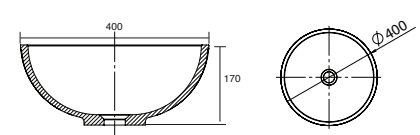

Vinci

Matt White. Cast Marble. No tap hole. No Overflow. We recommend using our free flowing unslotted waste with this basin, see [page 275](#).

400w x 400d x 170h mm

Code	Price
3689	£310