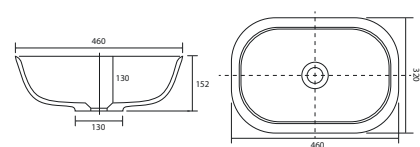

Bellanti

White. Cast Marble. No tap hole. No Overflow. We recommend using our free flowing unslotted waste with this basin, see [page 275](#).

460w x 320d x 152h mm

Code	Price
9069	£405