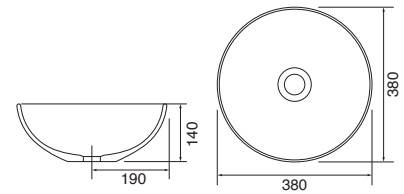

Toledo

Matt. Ceramic. No tap hole. No Overflow. We recommend using our free flowing unslotted waste with this basin, see **page 275**.

380w x 380d x 140h mm

Code	Price
9283	£305