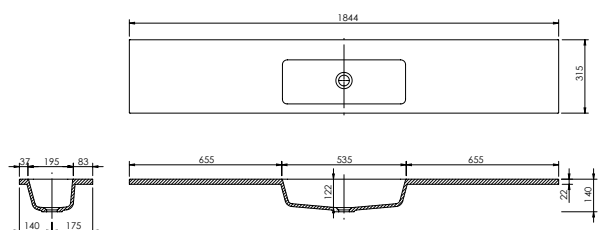

Inari Inline Cast Wing Basin/Vanity Basin

White. Cast Marble. No tap hole. No Overflow. Overflow rings not required. Basin can be cut to size if the cut end is positioned against a wall.

Central Bowl - 1844w x 315d x 22h mm	3686	£510