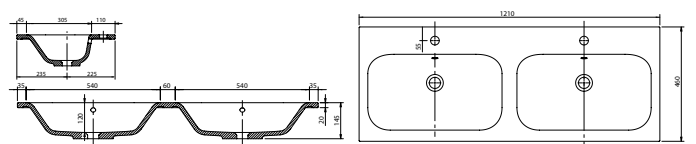

Orani/Vanity Basin

Cast Marble. Two tap holes. External Overflow. Supplied with Chrome overflow rings, see more Type 1 overflow rings on [page 266](#).

Gloss White - 1210w x 460d x 20h mm	9244	£380