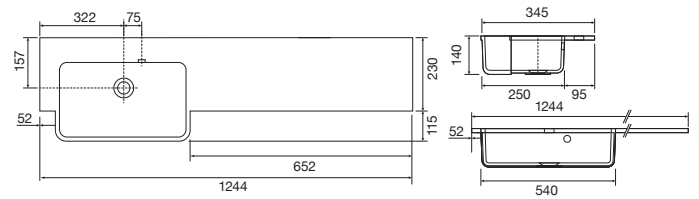

Semi Recessed Wing Basins

Semi Recessed Wing Basins are an all-in-one structure combining a semi recessed basin and worktop. They are designed to sit across a number of different furniture layouts according to the length of the basins, and all models include a template for cutting and shaping the basin unit upper panel to fit.

Fontana Cast Wing Basin - 1244mm (Slim)

White. Cast Marble. No tap hole. Integrated Overflow. Suitable for use with a 1200mm run of furniture. Not compatible with Bowland slimline units. This basin section will only suit a 600 slimline carcass size. Basin can be cut to size and finished with the Fontana finishing kit. Supplied with White overflow ring, see more Type 3 / Type 4 overflow rings on [page 266](#).

Left Hand Bowl - 1244w x 345d x 15h mm	37.3545	£650
Right hand Bowl - 1244w x 345d x 15h mm	37.3546	£650