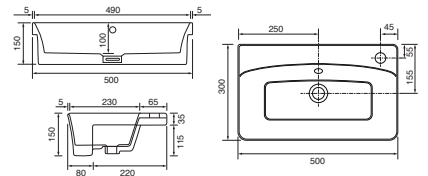

Denver

White. Ceramic. One tap hole. Integrated Overflow. Supplied with Chrome overflow ring, see more Type 3 overflow rings on **page 266**.

		Code	Price	Minimum Carcass Sizes
Standard/ Slimline	500w x 300d x 35h mm	37.9075	£255	500 Standard or Slim