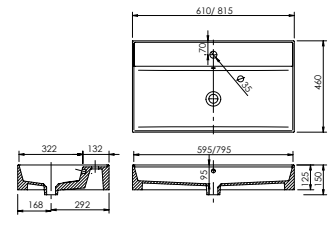

Monterey - Standard

White. Ceramic. One tap hole. Integrated Overflow. Supplied with Chrome overflow ring, see more Type 3 overflow rings on **page 266**.

		Code	Price	Suitable Vanity Carcass Sizes
Standard	610w x 460d x 125h mm	9313	£411	600 Standard
Standard	815w x 460d x 125h mm	9314	£532	800 Standard