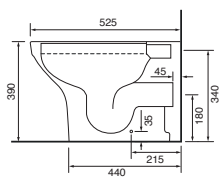

Back To Wall WC Sets

Denver