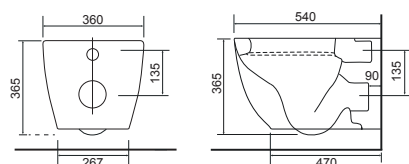

Close Coupled WC Sets

LO SC TP

Charlotte CC Pan & Cistern with Temora Seat. Supplied with Chrome hinges, see more Type 1 hinges on **page 281**.

36.9111.01 £859

LO SC TP

Cleveland CC Rimless Pan & Cistern with Ballina Seat. Supplied with Chrome hinges, see more Type 2 hinges on **page 281**.

36.9180.01 £685

LO SC TP

Cleveland CC Comfort Height Rimless Pan & Cistern with Ballina Seat. Supplied with Chrome hinges, see more Type 2 hinges on **page 281**

36.9182.01 £715

Wall Hung WC Sets

LO SC TP

Daytona Wall Hung Rimless Pan with Borden Seat. Supplied with Chrome hinges, see more Type 1 hinges on **page 281**.

36.9323.01 £445

LO SC TP

Riverdale Wall Hung Rimless Pan with Collerina Seat. Supplied with Chrome hinges, see more Type 1 hinges on **page 281**.

36.9326.01 £465

Aurora

LO SC TP

Aurora Wall Hung Rimless Pan with Beechworth Seat. Supplied with Chrome hinges that are not interchangeable.

36.9306.01 £442

LO SC TP

Aurora Wall Hung Rimless Pan with Picton Seat. Supplied with Chrome hinges, see more Type 1 hinges on

36.9306.02 £442

LO SC TP

Charlotte Wall Hung Pan with Temora Seat. Supplied with Chrome hinges, see more Type 1 hinges on **page 281**

36.9116.01 £631