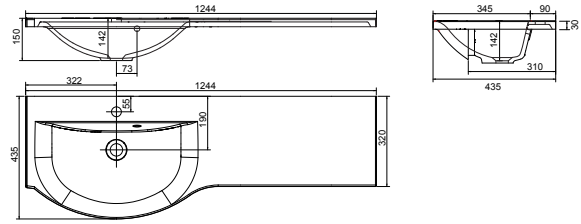

Semi Recessed Wing Basins

Semi Recessed Wing Basins are an all-in-one structure combining an ART semi recessed basin and worktop. They are designed to sit across a number of different furniture layouts according to the length of the basins, and all models include a template for cutting and shaping the basin unit upper panel to fit.

ART Cast Wing Basin - 1244mm

CM

White. Cast Marble. One tap hole. Integrated Overflow. This basin section will only suit a 600 standard carcass size. Basin can be cut to size if the cut end is positioned against a wall. Supplied with Chrome overflow ring, see more Type 2 / Type 3 overflow rings on [page 266](#).

Left Hand Bowl - 1244w x 435d x 30h mm	37.3191	£575
Right Hand Bowl - 1244w x 435d x 30h mm	37.3192	£575