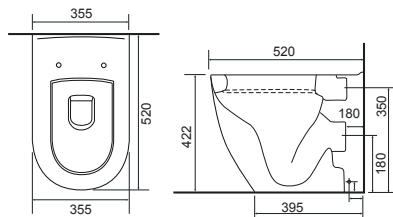

Daytona - Rimless

LO SC TP

Daytona BTW Rimless Pan with Borden Seat Supplied with Chrome hinges, see more Type 1 hinges on **page 281**.

36.9322.01 £445