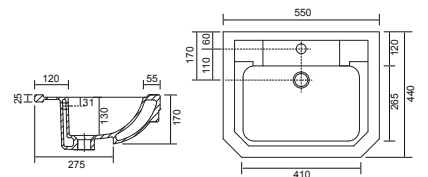

Georgia

White. Ceramic. One tap hole. Integrated Overflow. Supplied with Chrome overflow ring, see more Type 3 overflow rings on **page 266**.

		Code	Price	Minimum Carcass Sizes
Standard	550w x 440d x 25h mm	37.9171	£255	600 Standard