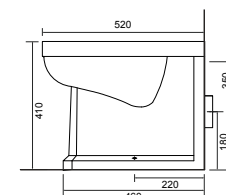

LO SC TP

Nashville BTW Rimless Pan with Toukley Seat. Supplied with Chrome hinges, see more Type 1 hinges on **page 281**.

36.9291.01 £493

Georgia with Wentworth Coloured Seat