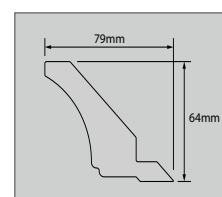

Pentland Cornice