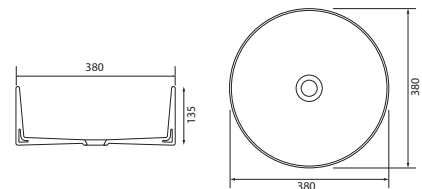

Florida

White. Ceramic. No tap hole. No Overflow. We recommend using our free flowing unslotted waste with this basin, see **page 275**.

	Code	Price
380w x 380d x 135h mm	9199	£190