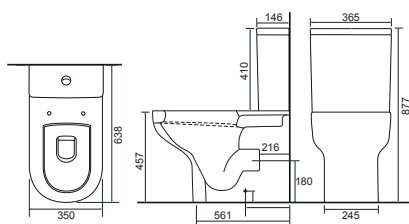

Cleveland Comfort Height

LO SC TP

Cleveland CC Comfort Height Rimless Pan & Cistern with Ballina Seat. Supplied with Chrome hinges, see more Type 2 hinges on **page 281**

36.9182.01 £715