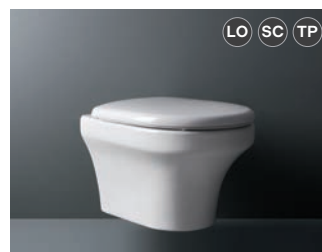

Charlotte - Wall Hung WC
355w x 510d x 400h mm **36.9116.01** £631