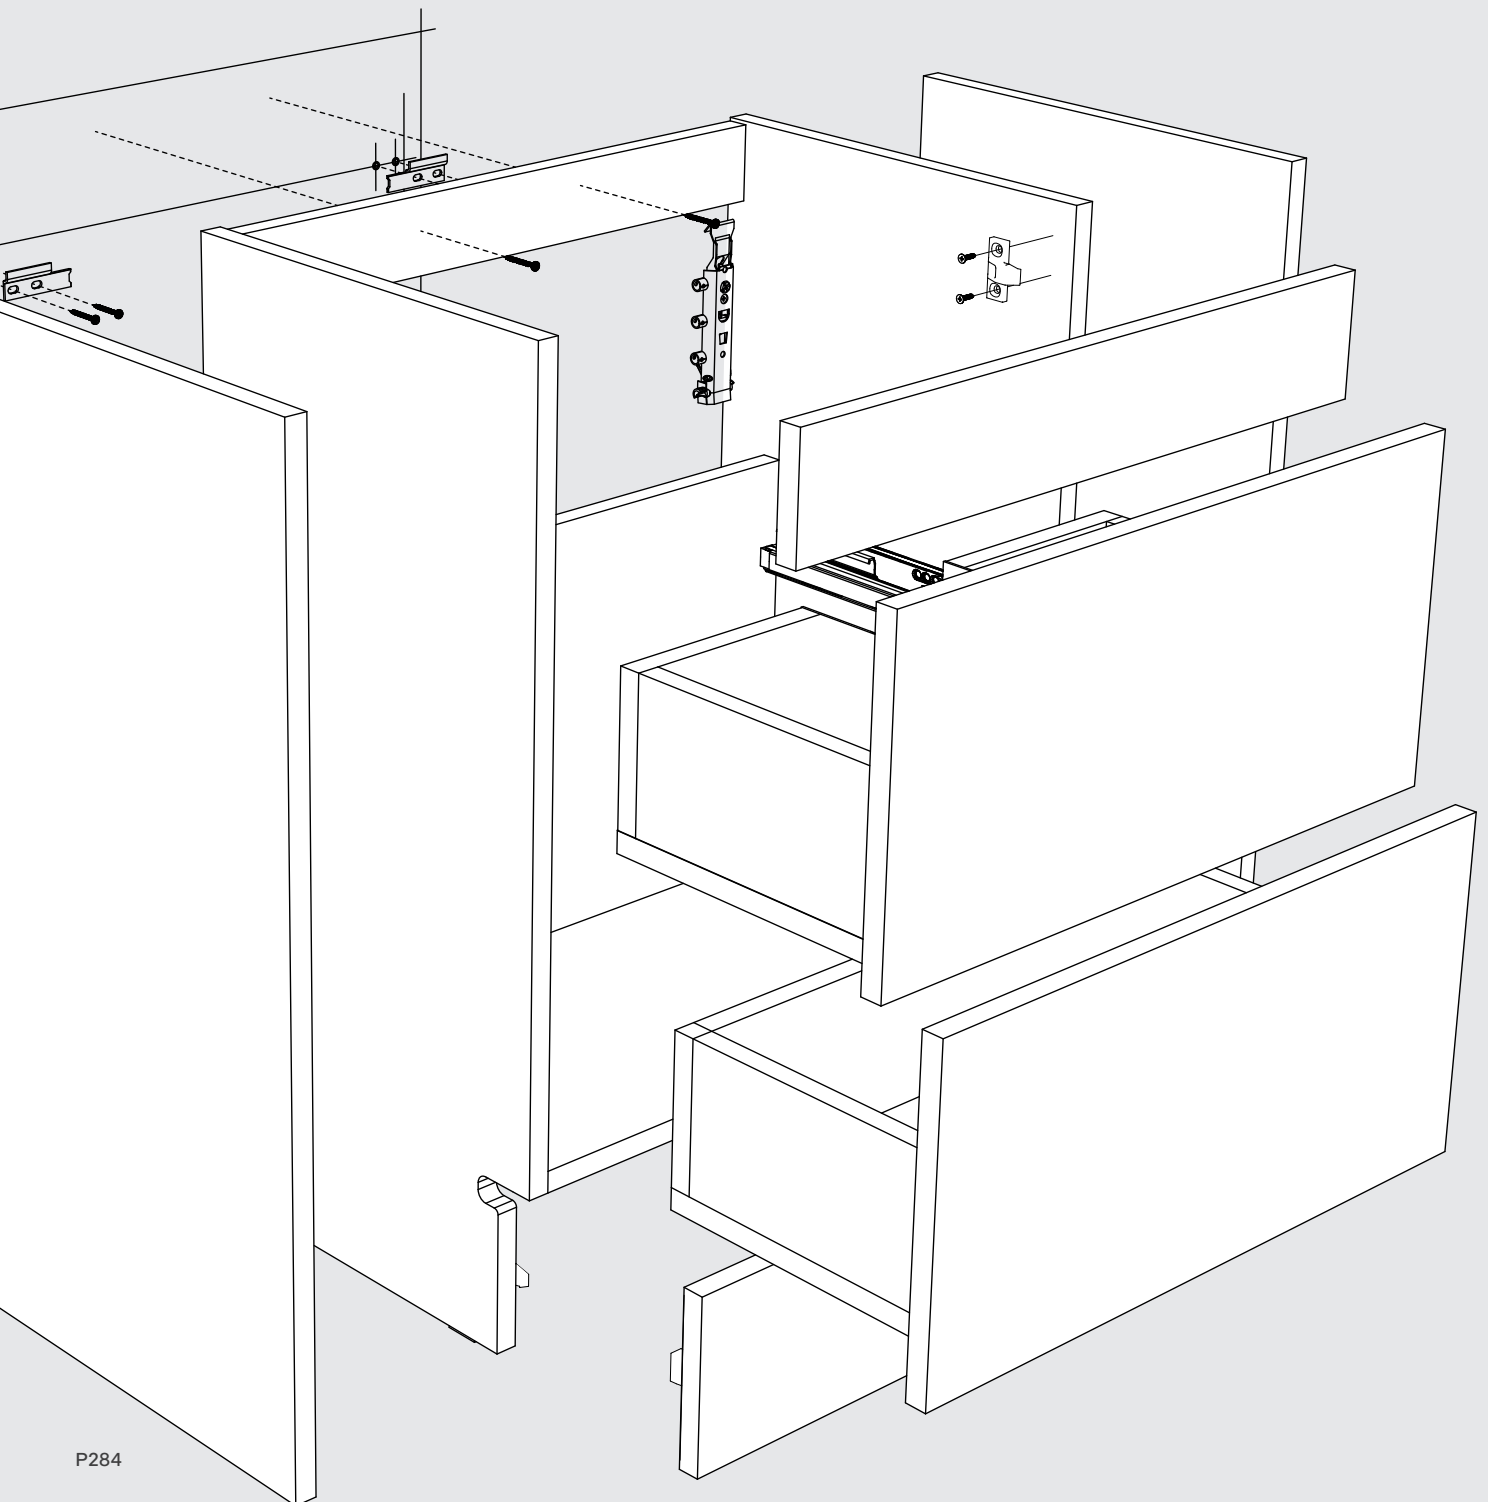

Spare Parts & Fittings

Hole Plug (10 pack) 5mm

7032CY	Clay	£2
7032NO	Natural Oak	£2
7032W	White	£2

Door Opener

Push open and push close. Simple surface mount installation. Not suitable for use with drawers.