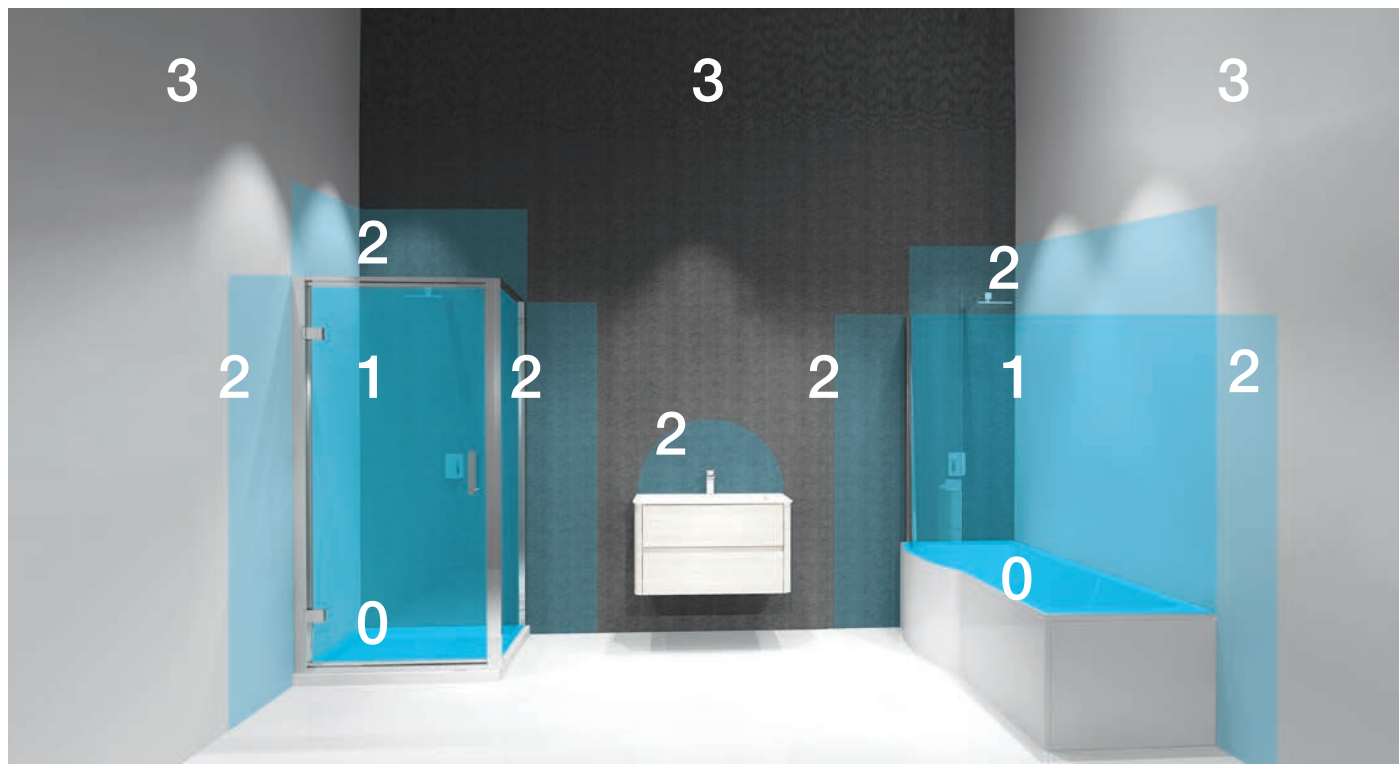

Zoned Lighting

Water and electricity are a dangerous combination so when choosing bathroom lights it is essential that you familiarise yourself with two terms; Bathroom Zones and IP Ratings. When purchasing bathroom lights you need to ensure that the fitting you choose has the relevant IP rating for the zone in which it is to be placed. So what are IP Ratings and Bathroom Zones?

IP RATING 1ST DIGIT			IP RATING 2ND DIGIT		
	OBJECT SIZE	PROTECTED AGAINST		PROTECTED AGAINST	TESTED FOR
0	-	NO PROTECTION.	0	-	NO PROTECTION
1	>50 MM	PROTECTION AGAINST ANY LARGE SURFACE AREA OF THE BODY BUT NOT DELIBERATE TAMPERING OR FORCE.	1	DRIPPING WATER	DRIPPING WATER - NO DAMAGING EFFECT WHEN TESTED AGAINST VERTICAL FALLING WATER DROPS.
2	>12.5 MM	FINGERS OR SIMILAR SIZED TOOLS AND OBJECTS.	2	DRIPPING WATER WHEN TILTED UP TO 15°	VERTICALLY DRIPPING WATER HAS NO DAMAGING EFFECT WHEN THE LIGHT ENCLOSURE IS TILTED AT AN ANGLE UP TO 15° FROM ITS USUAL POSITION.
3	>2.5 MM	THICK WIRES, TOOLS AND SIMILAR-SIZED FOREIGN BODIES.	3	SPRAYING WATER	WATER FALLING AS A SPRAY AT ANY ANGLE UP TO 60° HAS NO DAMAGING EFFECT.
4	>1 MM	MOST WIRES, SCREWS, ETC.	4	SPLASHING WATER	WATER SPLASHING AGAINST LIGHT ENCLOSURE FROM ANY DIRECTION HAS NO DAMAGING EFFECT.
5	DUST PROTECTED	Protected against dust, allowing limited ingress. (no harmful deposit)	5	WATER JETS	WATER PROJECTED BY A NOZZLE (6.3MM) AGAINST LIGHT ENCLOSURE FROM ANY DIRECTION SHALL HAVE NO DAMAGING EFFECT.
6	DUST TIGHT	Dust tight. No ingress of dust.	6	POWERFUL WATER JETS	WATER PROJECTED IN POWERFUL JETS (12.5MM NOZZLE) AGAINST THE LIGHT ENCLOSURE FROM ANY DIRECTION HAS NO DAMAGING EFFECT.
			7	IMMERSION UP TO 1M	WATER WON'T INFILTRATE EVEN WHEN LIGHT ENCLOSURE IS IMMERSED IN WATER UP TO 1M IN DEPTH. DURATION OF UPTO 30 MINUETS.
			8	IMMERSION BEYOND 1M	THE EQUIPMENT IS SUITABLE FOR CONTINUOUS IMMERSION IN WATER UNDER. CONDITIONS SPECIFIED BY THE MANUFACTURER.

IP 6 7

IP67. The item is protected from dust and capable of withstanding water immersion upto 1 meter for 30 minutes.

ZONE 0 Covers the areas inside the bath or shower tray. If you decide to illuminate this area the fittings must be low voltage and must have a minimum rating of IP67 making them immersion proof.

ZONE 1 Incorporates the area directly above the bath or shower tray to a height of 2.25m from the floor. A light with a minimum IP44 rating is required for this area. If the light uses a 240V supply, a 30ma RCD (residual current device) must be used to protect the circuit in this zone.

ZONE 2 Covers the area 0.6M outside the bath's perimeter and to a height of 2.25M from the floor. As with Zone 1, a minimum IP44 rating is required for this area.

ZONE 3 Outside zones cover areas which fall outside of zones 0,1 and 2 and are well away from any contact with water. No IP ratings are required for light fittings in this area.