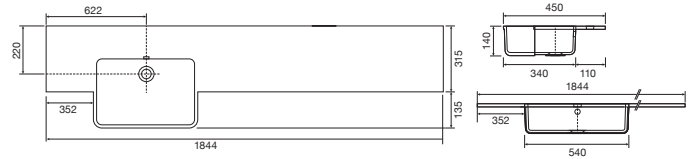

Semi Recessed Wing Basins

Semi Recessed Wing Basins are an all-in-one structure combining a semi recessed basin and worktop. They are designed to sit across a number of different furniture layouts according to the length of the basins, and all models include a template for cutting and shaping the basin unit upper panel to fit.

Fontana Cast Wing Basin - 1844mm

White. Cast Marble. No tap hole. Integrated Overflow. Suitable for use with a 1800mm run of furniture. This basin section will only suit a 600 standard carcass size. Basin can be cut to size and finished with the Fontana finishing kit. Supplied with White overflow ring, see more Type 3 / Type 4 overflow rings on **page 266**.

Left Hand Bowl - 1844w x 450d x 15h mm	37.3605	£935
Right Hand Bowl - 1844w x 450d x 15h mm	37.3606	£935