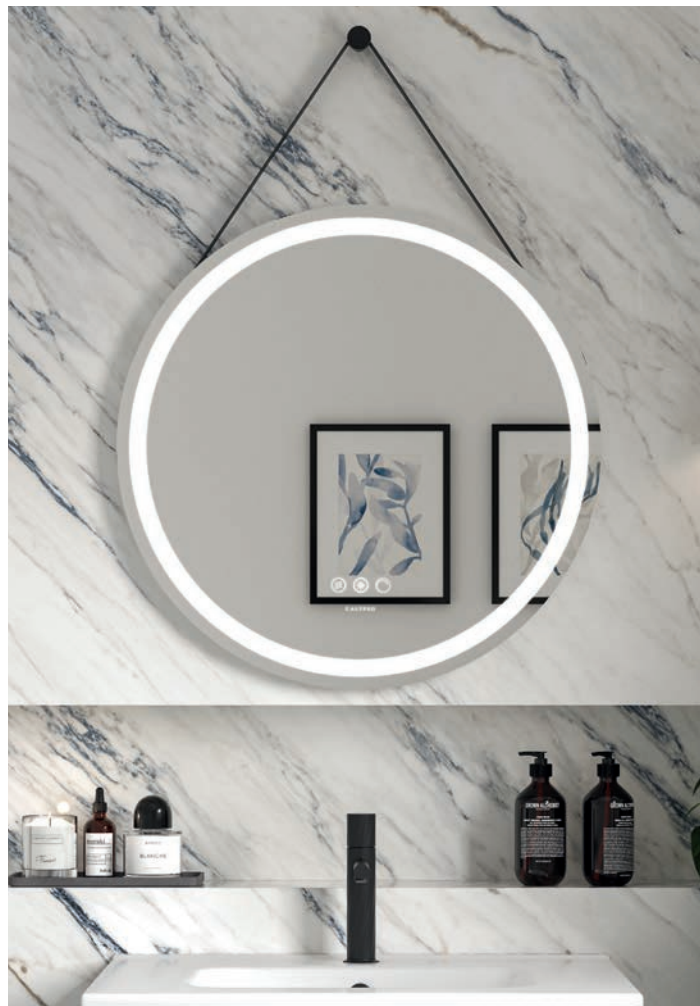

£480

1200w x 25d x 800h mm

3300

£515

Adria

Features:

A front-lit LED mirror with an frosted glass edge.

- Touch control operation.
- Bright white LED colour.
- Fog free, energy-efficient, demister pad.
- Slim-depth for easy wall hanging.
- Mains power required.
- Bathroom safe IP44 rating.
- Auto off:
 - Light: 12 hours
 - Demister: 2 hours

600w x 25d x 720h mm	3326	£400
800w x 25d x 720h mm	3327	£425

Touch control operation

Ronda

Features:

A front-lit LED mirror with frosted glass detail and optional stitched black hanging strap.

- Touch control operation for demister, brightness, and LED warmth.
- Fog free, energy-efficient, demister pad.
- Mains power required.
- Bathroom safe IP44 rating.
- Auto off:
 - Light: 12 hours
 - Demister: 2 hours