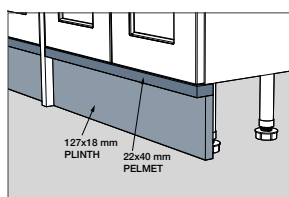

Plinths & Pelmets								Plinth Pelmet Curved		Cornice		Light Pelmet		
	200mm Two Piece Plinth: 200w x 19d x 127h Pelmet: 200w x 22d x 40h	300mm Two Piece Plinth: 300w x 19d x 127h Pelmet: 300w x 22d x 40h	400mm Two Piece Plinth: 400w x 19d x 127h Pelmet: 400w x 22d x 40h	500mm Two Piece Plinth: 500w x 19d x 127h Pelmet: 500w x 22d x 40h	600mm Two Piece Plinth: 600w x 19d x 127h Pelmet: 600w x 22d x 40h	700mm Two Piece Plinth: 700w x 19d x 127h Pelmet: 700w x 22d x 40h	2500mm Plinth (127mm) 2500w x 19d x 127h	2500mm Plinth (150mm) 2500w x 19d x 150h	2500mm Pelmet 2500w x 22d x 40h	Curved Two Piece 300w x 127d x 300h + 300w x 22d x 300h	Curved Single Plinth 300w x 150d x 300h	Cornice 1500w x 64d x 79h	Cornice 2500w x 64d x 79h	Pelmet 1500w x 30d x 50h	Slimline High Rise 222w x 19d x 2035h
Codes	6021**	6022**	6023**	6024**	6025**	6026**	6028**	6005**	6027**	1301**	6039**	6045**	6046**	6035**	6036**
Price	£96	£101	£109	£120	£130	£139	£124	£123	£162	£150	£135	£150	£204	£110	£156

Replace ** in the colour code with the finish code shown above.

Pelmet, Plinth & Cornice Dimensions

Our fitted furniture is crafted with simplicity and functionality in mind, making it easy to assemble and perfect for your bathroom.

For a polished look, consider incorporating a cornice trim. Ideal for concealing lights under wall units, it can also serve as a modern or traditional cornice, adding a refined finish to the top of Pentland wall units.

Pelmet & Plinth