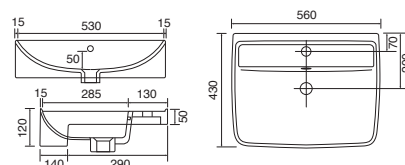

Madison

White. Ceramic. One tap hole. Integrated Overflow. Supplied with Chrome overflow ring, see more Type 3 overflow rings on [page 266](#).

		Code	Price	Minimum Carcass Sizes
Standard	560w x 430d x 65h mm	37.9163	£155	600 Standard