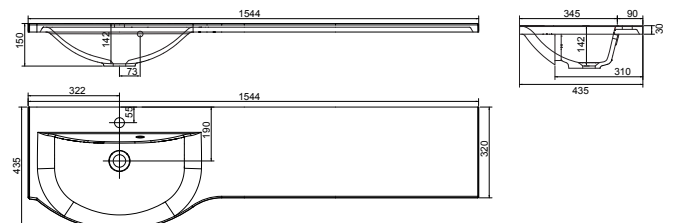

ART Cast Wing Basin - 1544mm

CM

White. Cast Marble. One tap hole. Integrated Overflow. This basin section will only suit a 600 standard carcass size. Basin can be cut to size if the cut end is positioned against a wall. Supplied with Chrome overflow ring, see more Type 2 / Type 3 overflow rings on [page 266](#).

Left Hand Bowl - 1544w x 435d x 30h mm	37.3195	£605
Right Hand Bowl - 1544w x 435d x 30h mm	37.3196	£605