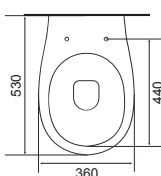

Nashville - Rimless