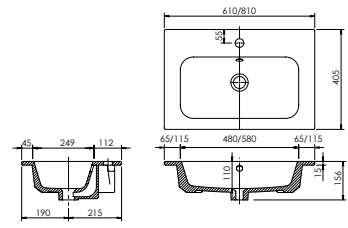

Chandler/Vanity Basin

White. Ceramic. One tap hole. Integrated Overflow. Supplied with Chrome overflow ring, see more Type 3 overflow rings on [page 266](#).

610w x 405d x 15h mm	9290	£345
810w x 405d x 15h mm	9303	£406