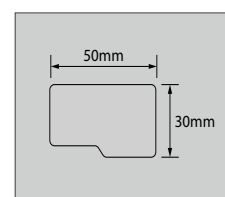

Light Pelmet