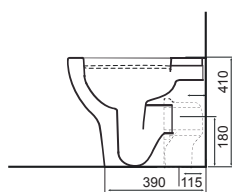

Nashville - Rimless