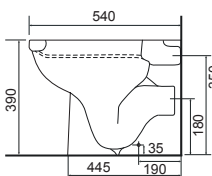

Back To Wall WC Sets

LO SC TP

Denver BTW Pan with Kempsey Seat. Supplied with Chrome hinges that are not interchangeable

36.9076.02 £553

LO SC TP

Riverdale BTW Rimless Pan with Collerina Seat. Supplied with Chrome hinges, see more Type 1 hinges on **page 281**.

36.9325.01 £465

Madison

LO SC TP

Madison BTW Pan with Beechworth Seat. Supplied with Chrome hinges that are not interchangeable

36.9161.01 £395

LO SC TP

Michigan BTW Rimless Pan with Collerina seat. Supplied with Chrome hinges, see more Type 1 hinges on **page 281**.

36.9304.01 £485

LO SC TP

Nashville BTW Rimless Pan with Toukley Seat. Supplied with Chrome hinges, see more Type 1 hinges on **page 281**.

36.9291.01 £493

LO SC TP

Supplied with Chrome hinges that are not interchangeable

○ Cotton White	36.9170.02	£531	● Slate	36.9170.06	£531
● Portland Stone	36.9170.11	£531	● Maritime Blue	36.9170.07	£531
● Shale	36.9170.04	£531	● Chateau Green	36.9170.08	£531
● Lagoon Mist	36.9170.05	£531	● Spruce	36.9170.09	£531