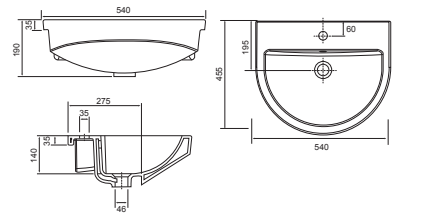

Denville

White. Ceramic. One tap hole. Integrated Overflow. Supplied with Chrome overflow ring which is optional **page 266**.

		Code	Price	Minimum Carcass Sizes
Standard	540w x 455d x 35h mm	37.9175	£310	600 Standard