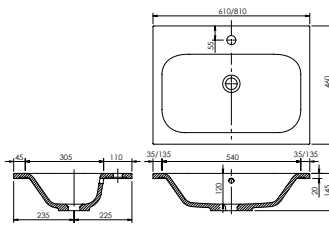

Orani/Vanity Basin

Cast Marble. One tap hole. External Overflow. Supplied with Chrome overflow ring, see more Type 1 overflow rings on [page 266](#).

Gloss White - 610w x 460d x 20h mm	9240	£235
Matt White - 610w x 460d x 20h mm	9241	£260
Gloss White - 810w x 460d x 20h mm	9242	£275
Matt White - 810w x 460d x 20h mm	9243	£300