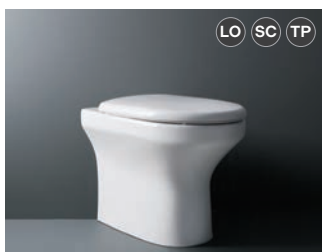

Charlotte - Back-to-wall WC
350w x 550d x 405h mm **36.9110.01** £591