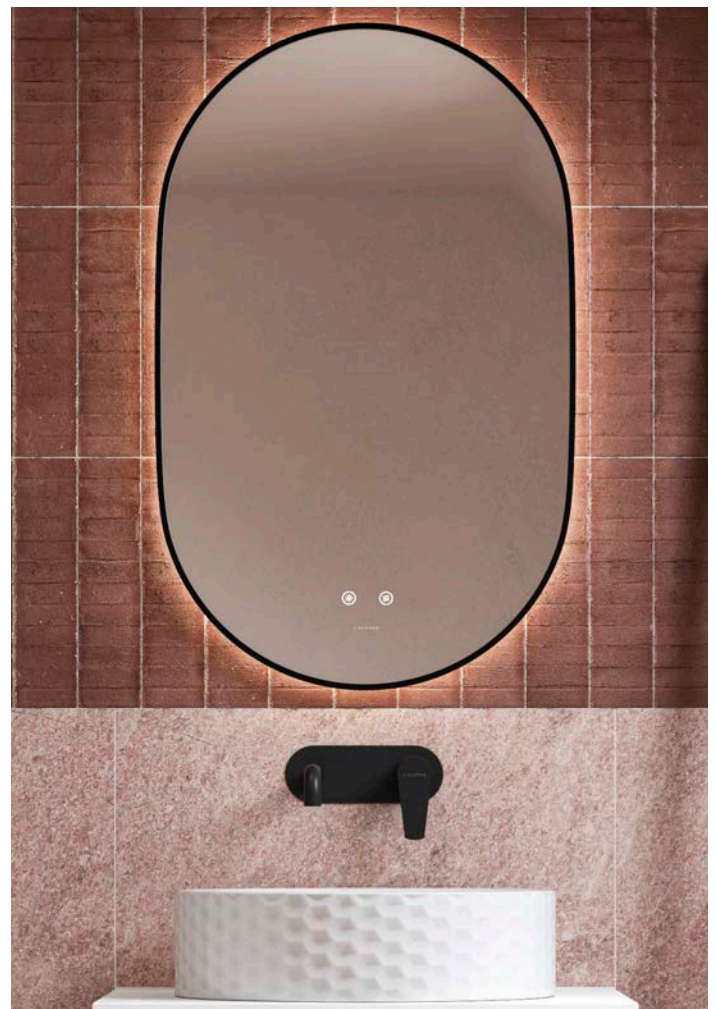

550w x 130d x 1100h mm

3680

£595

Murello

Features:

A backlit LED mirror with a Black or Gold edge.

- Touch control operation for demister, brightness, and LED warmth.
- Fog free, energy-efficient, demister pad.
- Mains power required.
- Bathroom safe IP44 rating.

Black - 500w x 30d x 800h mm

3678

£450

Brushed Brass - 500w x 30d x 800h mm

3679

£450

Farnese Mirrored Cabinet

Features:

An LED-framed two door cabinet, featuring fully mirrored doors and smoked glass shelves.

- Two soft-close doors with mirrored exterior and interior.
- Two smoked glass shelves.
- Infrared switch provides hands-free control.
- Bright white LED colour.
- Internal 2 pin shaver socket and two USB ports.
- Mains power required.
- Bathroom safe IP44 rating.