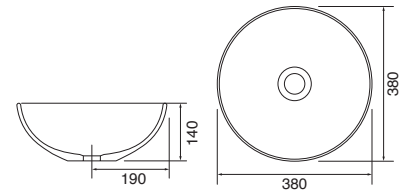

Sit-On Basins

Sit-on Basins are designed to be used with a worktop, creating a stylish, elevated focal point in your bathroom. When planning your layout, consider the overall basin height and opt for lower height units if needed to maintain a comfortable and practical setup.

Toledo

Gloss. Ceramic. No tap hole. No Overflow. We recommend using our free flowing unslotted waste with this basin, see **page 275**.

380w x 380d x 140h mm

Code	Price
9282	£205