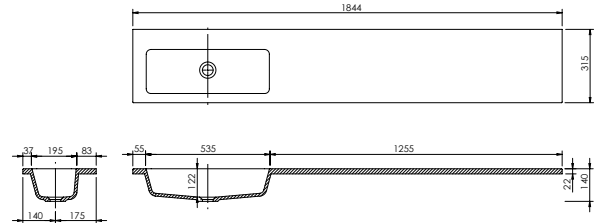

Inari Inline Cast Wing Basin/Vanity Basin

White. Cast Marble. No tap hole. No Overflow. Overflow rings not required. Basin can be cut to size if the cut end is positioned against a wall.

Left Hand Bowl - 1844w x 315d x 22h mm	3687	£510
Right Hand Bowl - 1844w x 315d x 22h mm	3688	£510