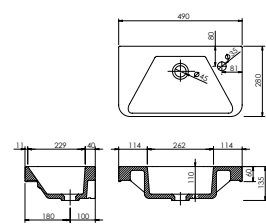

Ambra - Slimline

White. Ceramic. One tap hole. We recommend using our free flowing unslotted waste with this basin, see **page 275**.

		Code	Price	Suitable for Sora Cloakroom Vanity
Slimline	490w x 280d x 60h mm	9309	£120	500 Cloakroom