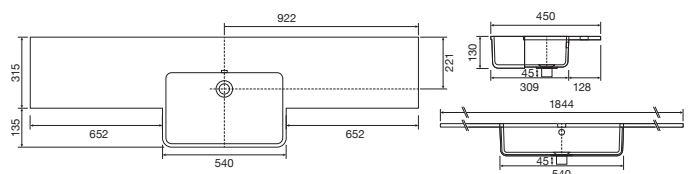

Caluso Solid Surface Basin

Caluso Solid Surface Wing Basin - 1844mm

Matt White. Solid Surface. No tap hole. Integrated Overflow. Suitable for use with an 1800mm run of furniture. This basin section will only suit a 600 standard carcass size. Can be cut and shaped using standard woodworking tools.

Central Bowl - 1844w x 450d x 15h mm	37.3538	£1,020