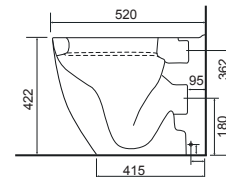

LO SC TP

Denver BTW Pan with Kempsey Seat. Supplied with Chrome hinges that are not interchangeable

36.9076.02 £553

Riverdale - Rimless

LO SC TP

Riverdale BTW Rimless Pan with Collerina Seat. Supplied with Chrome hinges, see more Type 1 hinges on **page 281**.

36.9325.01 £465