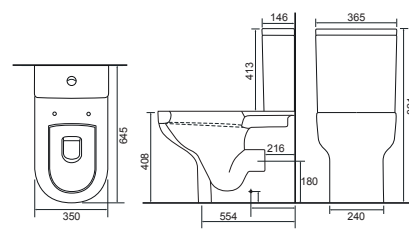

Close Coupled WC Sets

Charlotte

LO SC TP

Charlotte CC Pan & Cistern with Temora Seat. Supplied with Chrome hinges, see more Type 1 hinges on **page 281**.

36.9111.01 £859

Cleveland Rimless

LO SC TP

Cleveland CC Rimless Pan & Cistern with Ballina Seat. Supplied with Chrome hinges, see more Type 2 hinges on **page 281**.