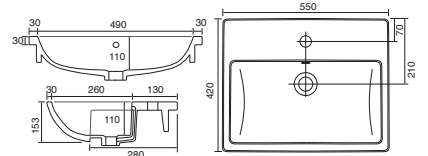

Charlotte

White. Ceramic. One tap hole. Integrated Overflow. Supplied with Chrome overflow ring, see more Type 3 overflow rings on **page 266**.

		Code	Price	Minimum Carcass Sizes
Standard	550w x 420d x 30h mm	37.9112	£365	600 Standard