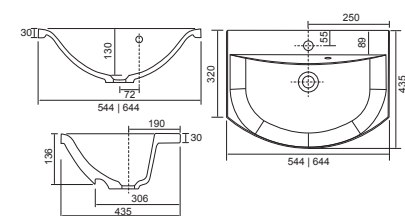

ART Shoulder

White. Cast Marble. One tap hole. Integrated Overflow. Supplied with Chrome overflow ring, see more Type 2 / Type 3 overflow rings on [page 266](#).

		Code	Price	Minimum Carcass Sizes
Standard	544w x 435d x 30h mm	37.3225	£340	500 standard
Standard	644w x 435d x 30h mm	37.3226	£380	600 standard