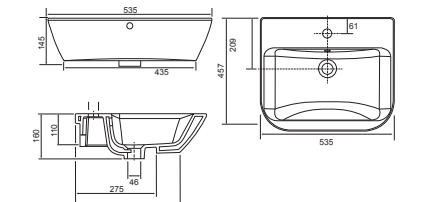

Cleveland

White. Ceramic. One tap hole. Integrated Overflow. Supplied with Chrome overflow ring which is optional.

		Code	Price	Minimum Carcass Sizes
Standard	535w x 457d x 37h mm	37.9177	£295	600 Standard