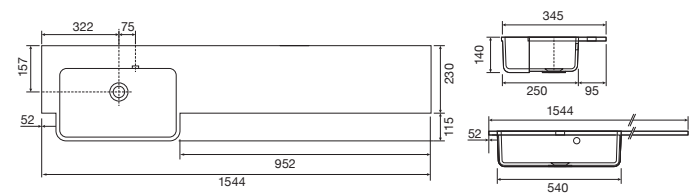

Fontana Cast Wing Basin - 1544mm (Slim)

White. Cast Marble. No tap hole. Integrated Overflow. Suitable for use with a 1500mm run of furniture. Not compatible with Bowland slimline units. This basin section will only suit a 600 slimline carcass size. Basin can be cut to size and finished with the Fontana finishing kit. Supplied with White overflow ring, see more Type 3 / Type 4 overflow rings on [page 266](#).

Left Hand Bowl - 1544w x 345d x 15h mm	37.3547	£850
Right Hand Bowl - 1544w x 345d x 15h mm	37.3548	£850