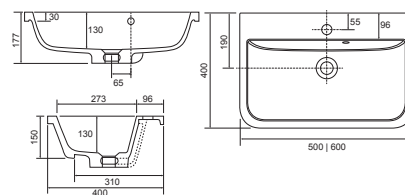

Elan

White. Cast Marble. One tap hole. Integrated Overflow. Supplied with Chrome overflow ring, see more Type 2 / Type 3 overflow rings on [page 266](#).

		Code	Price	Minimum Carcass Sizes
Standard	500w x 400d x 30h mm	37.3506	£379	500 Standard
Standard	600w x 400d x 30h mm	37.3507	£395	600 Standard