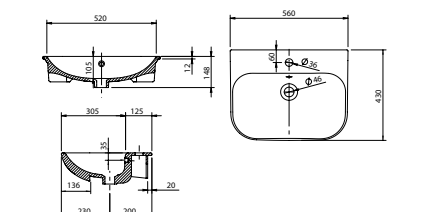

Riverdale

White. Ceramic. One tap hole. Integrated Overflow. Supplied with a Chrome overflow ring, see more Type 3 overflow rings on **page 266**.

		Code	Price	Minimum Carcass Sizes
Standard	560w x 430d x 150h mm	37.9324	£230	600 Standard