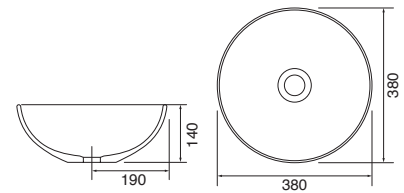

Toledo

Black. Ceramic. No tap hole. No Overflow. We recommend using our free flowing unslotted waste with this basin, see **page 275**.

380w x 380d x 140h mm

Code	Price
9285	£305