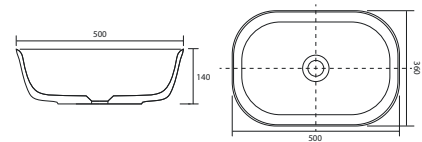

Dakota

White. Ceramic. No tap hole. No Overflow. We recommend using our free flowing unslotted waste with this basin, see **page 275**.

	Code	Price
500w x 360d x 140h mm	9294	£150