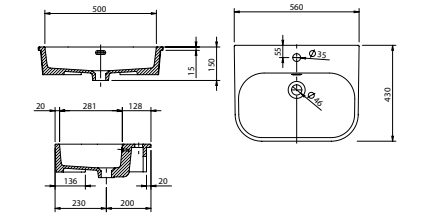

Daytona

White. Ceramic. One tap hole. Integrated Overflow. Supplied with a fixed oval Chrome overflow.

		Code	Price	Minimum Carcass Sizes
Standard	560w x 430d x 150h mm	37.9321	£250	600 Standard