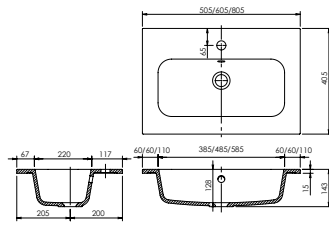

Central Bowl - 1844w x 315d x 22h mm	3686	£510
--------------------------------------	-------------	------

Vanity Basins

Vanity Basins are sized to fit perfectly on our vanity units, available in standard widths of 600mm, 800mm, and 1200mm. Designed for a seamless fit and optimal functionality in a variety of bathroom layouts.