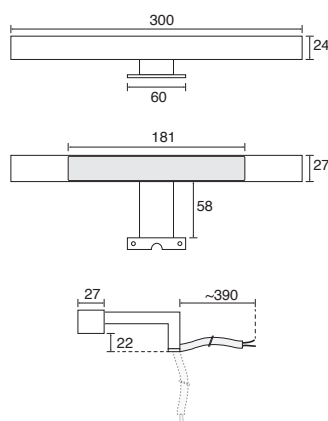

LED Recessed Lighting

LED recessed lighting can be installed to provide illumination throughout the bathroom and to highlight specific areas such as the shower or vanity. Our LED recessed lights are conveniently supplied in packs of four, designed to fit wherever you need with a slim profile and included hardware to ensure an easy setup.

4x1.2W • Transformer Included

29w x 16d x 29h mm	3925	£141

4x1.2W • Transformer Included

29w x 16d x 29h mm	3924	£150

4x2W • Transformer Included • IP67

15w x 41d x 15h mm	3919	£96

LED Wall Unit Lighting

4000K • 4.5W • Mains wired • IP21

300w x 98d x 45h mm	3934	£135

LED Lighting Strips

6w/M. 325lm/M. 3500K LED. LED Driver IP20. Integrated LEDs 5mm wide. Cool Light. Supplied with 12v LED Driver.

0.5 Metre	3927	£70
1 Metre	3928	£85
2 Metre	3929	£115

What is an LED Lighting Strip?

Using an LED lighting strip in your bathroom can enhance both functionality and ambiance. You can install LED strips under cabinets to illuminate the countertop, around the back of mirrors for even lighting, or along the ceiling edges to highlight architectural features.

Supplied in three popular length kits, these lighting strips can be cut to fit any size of unit. The special 3M self-adhesive backing tape allows you to stick them to almost any surface with ease.