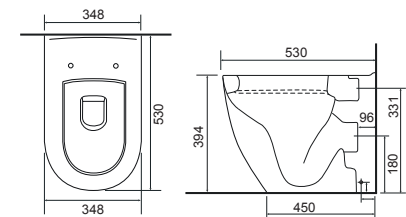

Cleveland - Rimless

LO SC TP

Cleveland BTW Rimless Pan with Ballina Seat. Supplied with Chrome hinges, see more Type 1 hinges on **page 281**.

36.9179.01 £430