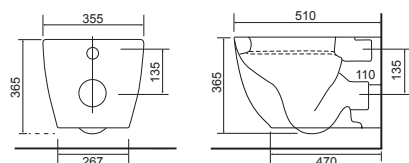

36.9180.01 £685

Cleveland Comfort Height

LO SC TP

Cleveland CC Comfort Height Rimless Pan & Cistern with Ballina Seat. Supplied with Chrome hinges, see more Type 2 hinges on **page 281**

36.9182.01 £715

Wall Hung WC Sets