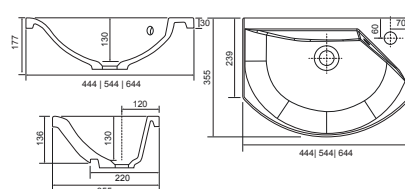

ART Shoulder Slimline

White. Cast Marble. One tap hole. Integrated Overflow. Supplied with Chrome overflow ring, see more Type 2 / Type 3 overflow rings on [page 266](#).

		Code	Price	Minimum Carcass Sizes
Slimline	444w x 355d x 30h mm	37.3241	£325	400 Slim
Slimline	544w x 355d x 30h mm	37.3242	£340	500 Slim
Slimline	644w x 355d x 30h mm	37.3243	£380	600 Slim