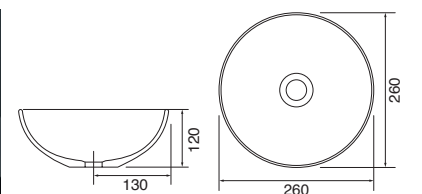

Tucson

White. Ceramic. No tap hole. No Overflow. We recommend using our free flowing unslotted waste with this basin, see **page 275**.

	Code	Price
260w x 260d x 120h mm	9169	£200