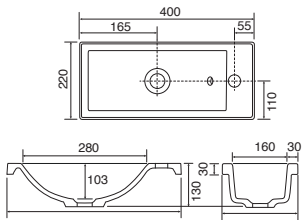

Varzi Slimline/Drop In Basin

White. Cast Marble. One tap hole. External Overflow. Reversible left/right basin positioning. Suitable for the 400 slimline base/basin units only. Supplied with Chrome overflow ring, see more Type 1 overflow rings on **page 266**.

400w x 220d x 30h mm	3177	£140