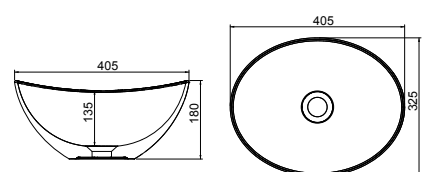

Fremont

Black/White. Ceramic. No tap hole. No Overflow. We recommend using our free flowing unslotted waste with this basin, see **page 275**.

	Code	Price
405w x 325d x 180h mm	9114	£390