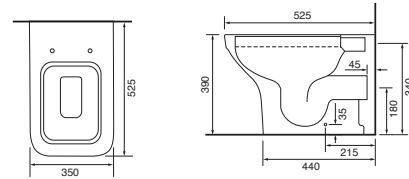

Denver

LO SC TP

Denver BTW Pan with Casula Seat. Supplied with Chrome hinges, see more Type 1 hinges on **page 281**.

36.9076.01 £541