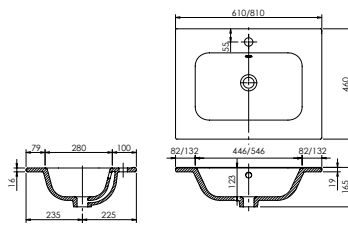

Serrenti/Vanity Basin

White. Ceramic. One tap hole. Integrated overflow. Supplied with Chrome overflow ring, see more Type 3 / Type 4 overflow rings on [page 266](#).

White - 610w x 460d x 15h mm	9200	£195
White - 810w x 460d x 15h mm	9201	£230