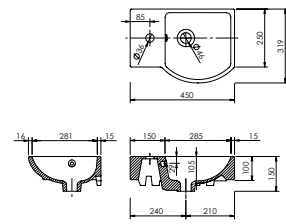

Cloakroom Vanity Basins

Addison - Slimline

NEW

White. Ceramic. One tap hole. Supplied with Chrome overflow ring, see more Type 3 overflow rings on **page 266**.

		Code	Price	Suitable for Chelworth Cloakroom Vanity
Slimline - LH Tap	450w x 250d x 100h mm	9327	£98	450 Cloakroom
Slimline - RH Tap	450w x 250d x 100h mm	9358	£98	450 Cloakroom