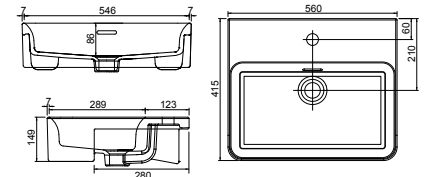

Brunswick

White. Ceramic. One tap hole. Integrated Overflow. Supplied with Chrome overflow ring which is optional **page 266**.

		Code	Price	Minimum Carcass Sizes
Standard	560w x 415d x 33h mm	37.9172	£305	600 Standard