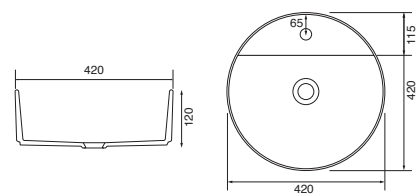

Tahoma

White. Ceramic. One tap hole. No Overflow. We recommend using our free flowing unslotted waste with this basin, see [page 275](#).

420w x 420d x 120h mm

Code	Price
9319	£199