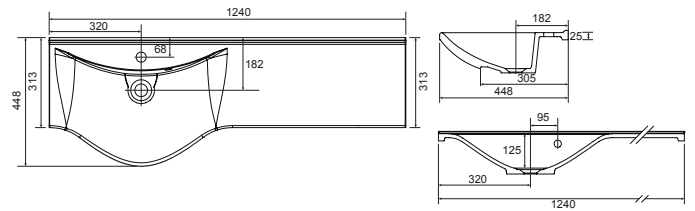

Semi Recessed Wing Basins

Semi Recessed Wing Basins are an all-in-one structure combining a semi recessed basin and worktop. They are designed to sit across a number of different furniture layouts according to the length of the basins, and all models include a template for cutting and shaping the basin unit upper panel to fit.

Combi Basins - 1240mm

White, Cast Marble. One tap hole. External Overflow. Suitable for use with two 600mm standard depth units with an end panel at each end. Basin can be cut to size if the cut end is positioned against a wall. Supplied with Chrome overflow ring, see more Type 1 overflow rings on [page 266](#).

Left Hand Bowl - 1240w x 448d x 25h mm	37.3071	£490
Right Hand Bowl - 1240w x 448d x 25h mm	37.3070	£490