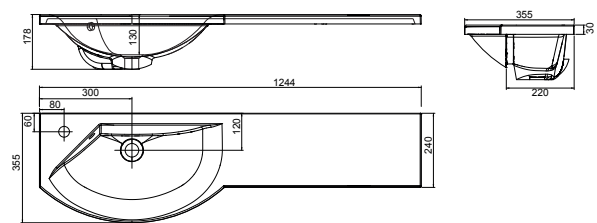

ART Cast Wing Basin - 1244mm (Slim)

CM

White. Cast Marble. One tap hole. Integrated Overflow. This basin section will only suit a 600 slimline carcass size. Basin can be cut to size if the cut end is positioned against a wall. Supplied with Chrome overflow ring, see more Type 2 / Type 3 overflow rings on [page 266](#).

Left Hand Bowl - 1244w x 355d x 30h mm	37.3201	£575
Right Hand Bowl - 1244w x 355d x 30h mm	37.3202	£575