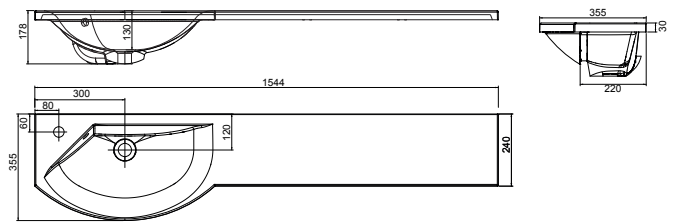

ART Cast Wing Basin - 1544mm (Slim)

CM

White. Cast Marble. One tap hole. Integrated Overflow. This basin section will only suit a 600 slimline carcass size. Basin can be cut to size if the cut end is positioned against a wall. Supplied with Chrome overflow ring, see more Type 2 / Type 3 overflow rings on [page 266](#).

Left Hand Bowl - 1544w x 355d x 30h mm	37.3203	£605
Right Hand Bowl - 1544w x 355d x 30h mm	37.3204	£605