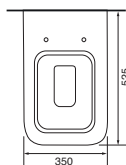

Back To Wall WC Sets

Denver