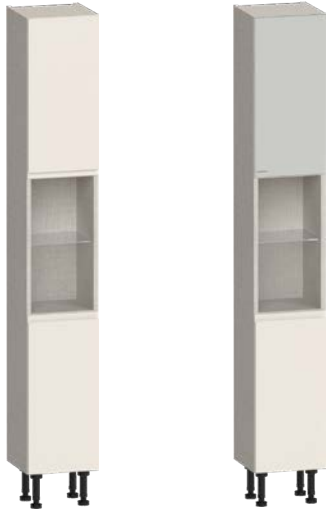

- **PL** Pearl
- **OR** Oyster
- **PS** Portland Stone
- **SE** Shale
- **CTG** Chateau Green
- **LM** Lagoon Mist
- **ST** Slate
- **MT** Maritime Blue

High Rise Units

High Rise Unit - Two Door
Standard   **High Rise Unit - Two Door**
Standard - Mirrored

High Rise Unit - Two Door

High rise unit with two left-hinged soft-close doors and open central section. Three removable glass shelves and one removable MFC shelf.

		Unit Code	Price	Carcass	Upper Door	Lower Door
⊗ Standard - Left Hinged	300w x 303d x 2033h mm	2596ST**	£757	4056	5054	5054
Standard - Right Hinged	300w x 303d x 2033h mm	4596ST**	£757	4056	5053	5053
Slim - Left Hinged	300w x 218d x 2033h mm	2396ST**	£757	4056S	5054	5054
Slim - Right Hinged	300w x 218d x 2033h mm	4396ST**	£757	4056S	5053	5053
⊗ Standard - Mirrored	300w x 303d x 2033h mm	2598ST**	£839	4056	3157A	5053
Standard - Mirrored	300w x 303d x 2033h mm	4598ST**	£839	4056	3157A	5054
Slim - Mirrored	300w x 218d x 2033h mm	2398ST**	£839	4056S	3157A	5053
Slim - Mirrored	300w x 218d x 2033h mm	4398ST**	£839	4056S	3157A	5054