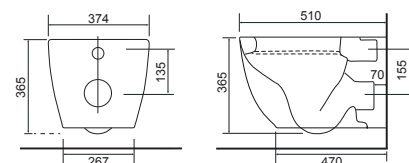

LO SC TP

Daytona Wall Hung Rimless Pan with Borden Seat. Supplied with Chrome hinges, see more Type 1 hinges on **page 281**.

36.9323.01 £445

Riverdale

LO SC TP

Riverdale Wall Hung Rimless Pan with Collerina Seat. Supplied with Chrome hinges, see more Type 1 hinges on **page 281**.

36.9326.01 £465