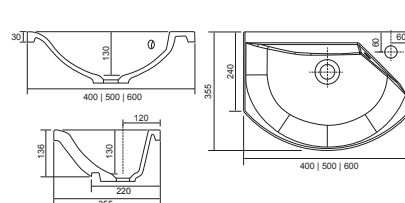

ART Slimline

White. Cast Marble. One tap hole. External Overflow. Supplied with Chrome overflow ring, see more Type 1 overflow rings on [page 266](#).

		Code	Price	Minimum Carcass Sizes
Slimline	400w x 355d x 30h mm	37.3174	£325	400 Slim
Slimline	500w x 355d x 30h mm	37.3114	£340	500 Slim
Slimline	600w x 355d x 30h mm	37.3096	£380	600 Slim