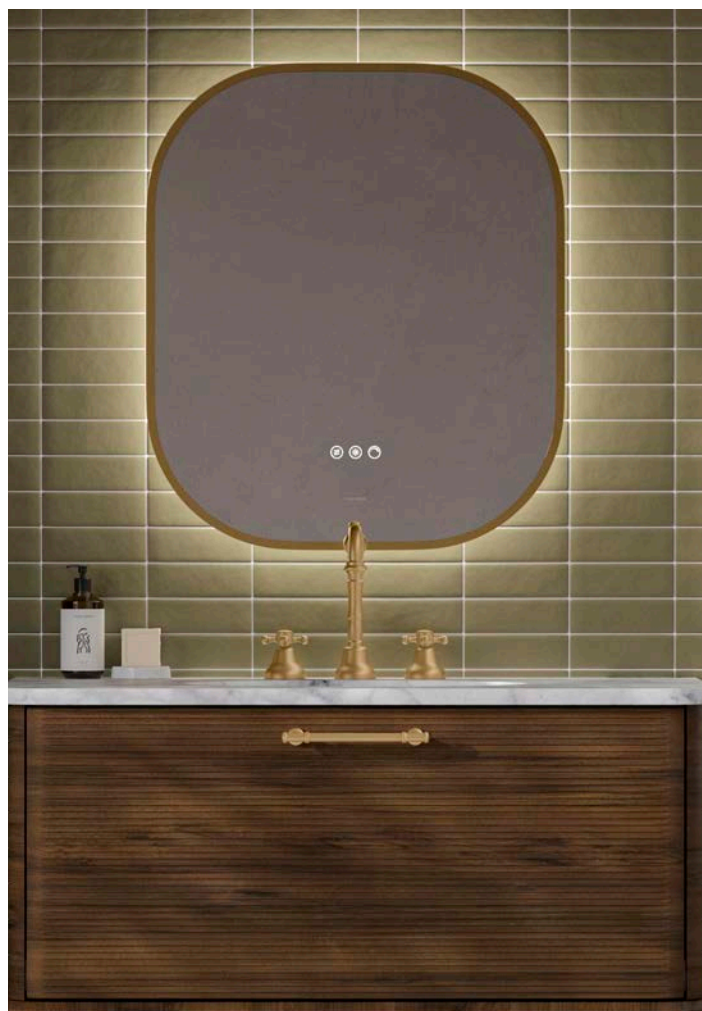

Farnese Mirrored Cabinet

Features:

An LED-framed two door cabinet, featuring fully mirrored doors and smoked glass shelves.

- Two soft-close doors with mirrored exterior and interior.
- Two smoked glass shelves.
- Infrared switch provides hands-free control.
- Bright white LED colour.
- Internal 2 pin shaver socket and two USB ports.
- Mains power required.
- Bathroom safe IP44 rating.

500w x 195d x 700h mm	5709	£915
750w x 195d x 700h mm	5710	£995
900w x 195d x 700h mm	5711	£1,025
1200w x 195d x 700h mm	5712	£1,130