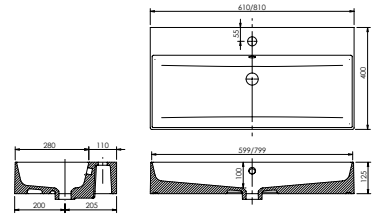

Memphis - Slimline

White. Ceramic. One tap hole. Integrated Overflow. Supplied with Chrome overflow ring, see more Type 3 overflow rings on **page 266**.

		Code	Price	Suitable Vanity Carcass Sizes
Slimline	610w x 400d x 125h mm	9286	£420	600 Slimline
Slimline	810w x 400d x 125h mm	9287	£520	800 Slimline