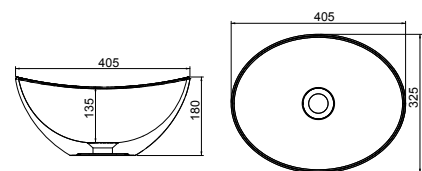

Fremont

White. Ceramic. No tap hole. No Overflow. We recommend using our free flowing unslotted waste with this basin, see **page 275**.

	Code	Price
405w x 325d x 180h mm	9113	£200