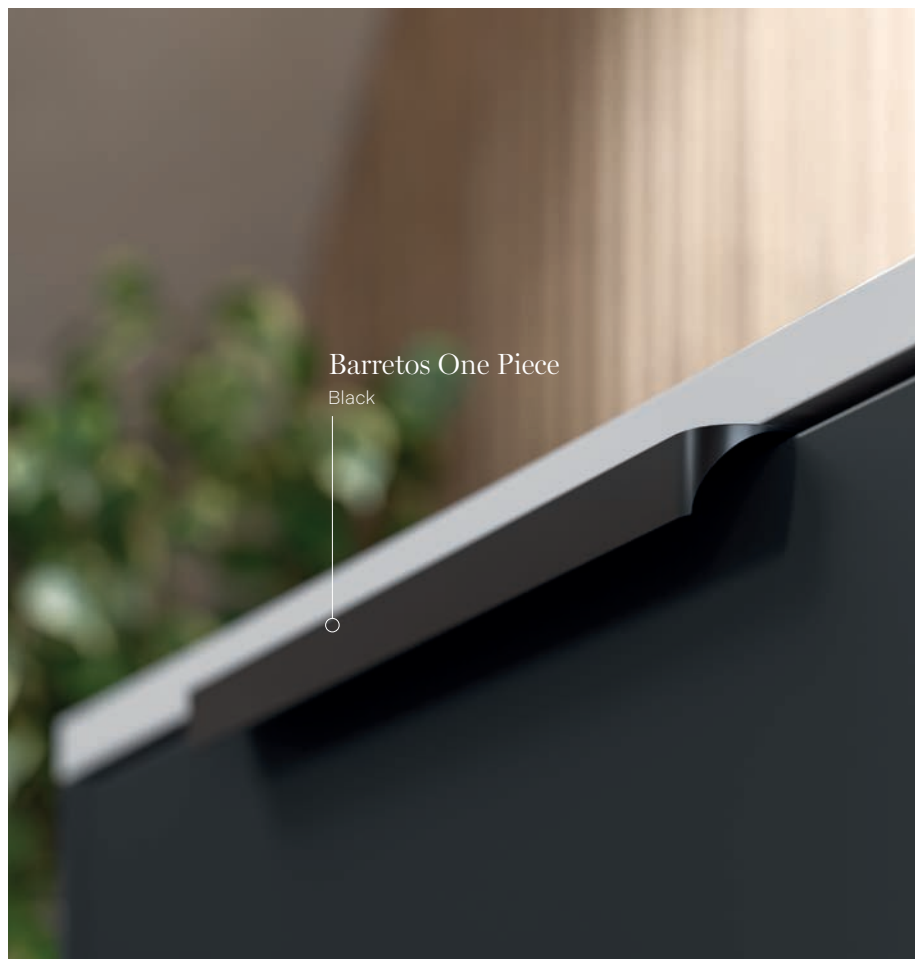

Barretos One Piece
Black