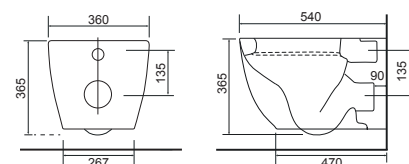

LO SC TP

Aurora Wall Hung Rimless Pan with Beechworth Seat. Supplied with Chrome hinges that are not interchangeable.

36.9306.01 £442

Aurora

LO SC TP

Aurora Wall Hung Rimless Pan with Picton Seat. Supplied with Chrome hinges, see more Type 1 hinges on

36.9306.02 £442