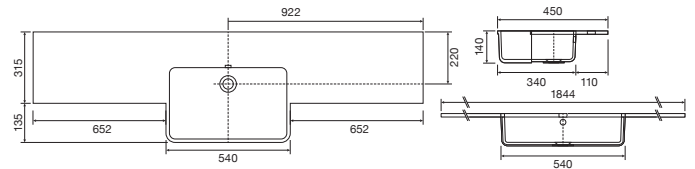

Fontana Cast Wing Basin - 1844mm

White. Cast Marble. No tap hole. Integrated Overflow. Suitable for use with a 1800mm run of furniture. This basin section will only suit a 600 standard carcass size. Basin can be cut to size and finished with the Fontana finishing kit. Supplied with White overflow ring, see more Type 3 / Type 4 overflow rings on **page 266**.

Central Bowl - 1844w x 450d x 15h mm	37.3607	£935