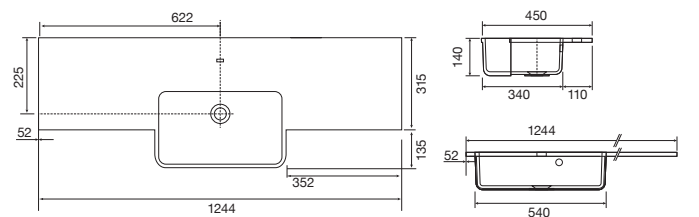

Fontana Cast Wing Basin - 1244mm

White. Cast Marble. No tap hole. Integrated Overflow. Suitable for use with a 1200mm run of furniture. This basin section will only suit a 600 standard carcass size. Basin can be cut to size and finished with the Fontana finishing kit. Supplied with White overflow ring, see more Type 3 / Type 4 overflow rings on [page 266](#).

Central Bowl - 1244w x 450d x 15h mm	37.3608	£650