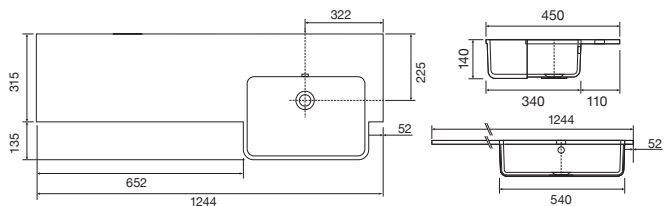

Fontana Cast Wing Basin - 1244mm

White, Cast Marble. No tap hole. Integrated Overflow. Suitable for use with a 1200mm run of furniture. This basin section will only suit a 600 standard carcass size. Basin can be cut to size and finished with the Fontana finishing kit. Supplied with White overflow ring, see more Type 3 / Type 4 overflow rings on [page 266](#).

Left Hand Bowl - 1244w x 450d x 15h mm	37.3601	£650
Right Hand Bowl - 1244w x 450d x 15h mm	37.3602	£650