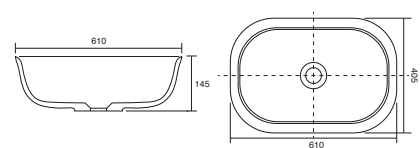

Albarese

Gloss. Cast Marble. No tap hole. No Overflow. We recommend using our free flowing unslotted waste with this basin, see [page 275](#).

610w x 405d x 145h mm

Code	Price
3583	£360