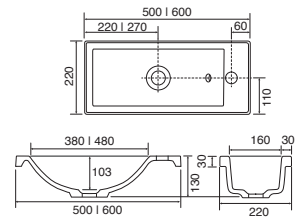

Finesse Slimline/Drop In Basin

White. Cast Marble. One tap hole. External Overflow. Reversible left/right basin positioning. Suitable for slimline base/basin units only. Each basin size is recommended to match the carcass size (i.e. 500 basin suits a 500 carcass). Supplied with Chrome overflow ring, see more Type 1 overflow rings on **page 266**.

500w x 220d x 30h mm	3092	£305
600w x 220d x 30h mm	3090	£305