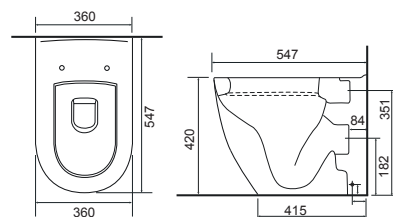

Aurora - Rimless

LO SC TP

Aurora BTW Rimless Pan with Collerina Seat. Supplied with Chrome hinges, see more Type 1 hinges on **page 281**.

36.9305.01 £449