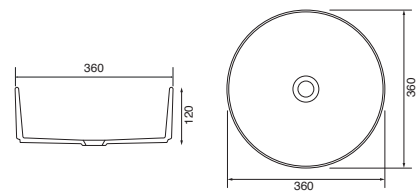

Indiana

Matt Black. Ceramic. No tap hole. No Overflow. We recommend using our free flowing unslotted waste with this basin, see [page 275](#).

360w x 360d x 120h mm

Code	Price
9318	£415