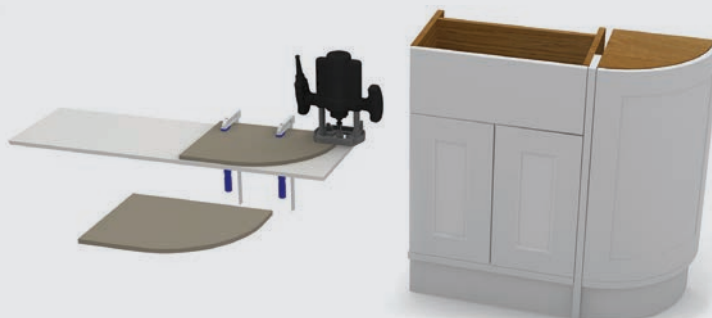

Worktop Jig - Curved Base End Unit

The Calypso Curved Worktop Jig is designed to help installers create a flawless curve on a Calypstone worktop, matching the radius of a Pentland curved end unit. Use with a router fitted with a 30mm guide bush and a 12.7mm twin flute cutter (cutters and tools not included).

Size	400w x 306d x 12h mm
Code	7035.01
Price	£18