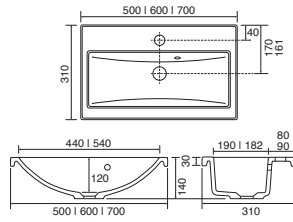

Inline Basins

Inline Basins are designed to sit directly on a basin unit without the need for a worktop, aligning perfectly with the front of the unit for a clean, streamlined finish.

Finesse/Drop In Basin

White. Cast Marble. One tap hole. External Overflow. Suitable for standard depth base/basin units only. Each basin size is recommended to match the carcass size (i.e. 500 basin suits a 500 carcass). Supplied with Chrome overflow ring, see more Type 1 overflow rings on **page 266**.

500w x 310d x 30h mm	3091	£305
600w x 310d x 30h mm	3080	£305
700w x 310d x 30h mm	3093	£305