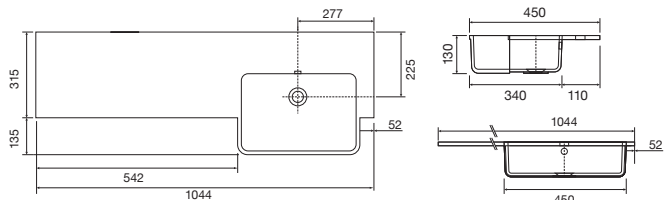

Fontana Cast Wing Basin - 1044mm

White, Cast Marble. No tap hole. Integrated Overflow. Suitable for use with a 1000mm run of furniture. This basin section will only suit a 500 standard carcass size. Basin can be cut to size and finished with the Fontana finishing kit. Supplied with White overflow ring, see more Type 3 / Type 4 overflow rings on [page 266](#).

Left Hand Bowl - 1044w x 450d x 15h mm	37.3518	£535
Right Hand Bowl - 1044w x 450d x 15h mm	37.3519	£535