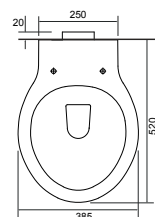

LO SC TP

Nashville BTW Rimless Pan with Toukley Seat. Supplied with Chrome hinges, see more Type 1 hinges on **page 281**.

36.9291.01 £493

Georgia with Wentworth Coloured Seat