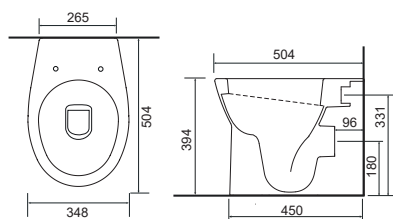

Denville

LO SC TP

Denville BTW Pan with Hillston Seat. Supplied with Chrome hinges that are not interchangeable

36.9178.01 £295