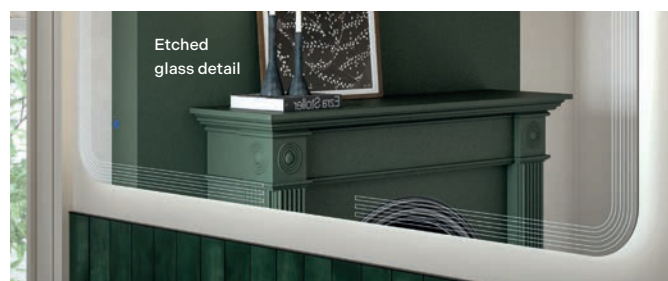

NEW SIZES

Lixa

Features:

A backlit LED mirror with an etched glass edge and rounded corners.

- Touch control operation.
- Cool white LED colour.
- Fog free, energy-efficient, demister pad.
- Mains power required.
- Bathroom safe IP44 rating.

NEW 600w x 30d x 900h mm	3801	£395
740w x 30d x 900h mm	3370	£509
1000w x 30d x 900h mm	3371	£605
1200w x 30d x 900h mm	3372	£735