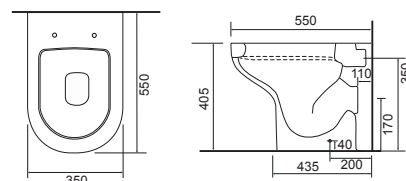

36.9305.01 £449

Brunswick - Rimless

LO SC TP

Brunswick BTW Rimless Pan with Clermont Seat. Supplied with Chrome hinges that are not interchangeable

36.9095.01 £580

Charlotte

LO SC TP

Charlotte BTW Pan with Temora Seat. Supplied with Chrome hinges, see more Type 1 hinges on **page 281**.