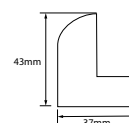

Oak Veneered End & Infill Panels, Plinth & Flyovers

For a more detailed guide of **End & Infill Panels**, see page 286.

	End & Infill Panels							Plinth & Flyovers			Cornice	
	Standard Base 305w x 18d x 81h	Slimline Base 220w x 18d x 81h	Wall 220w x 18d x 66h	Tall Wall 220w x 18d x 1222h	Deep Base 445w x 18d x 81h	Standard High Rise 305w x 16d x 2035h	Slimline High Rise 220w x 18d x 2035h	Plinth 1500w x 18d x 150h	Plinth 2000w x 18d x 150h	Plinth 2500w x 18d x 150h	Cornice 1500w x 43d x 37h	Cornice 3000w x 43d x 37h
Codes	3010SO	3011SO	3145SO	3044SO	3085SO	3115SO	3135SO	6001SO	6002SO	6005SO	3012SO	3014SO
Price	£130	£104	£115	£146	£171	£295	£240	£135	£164	£190	£104	£185

Cornice
Perfect under-wall unit trim to facilitate concealed lights.