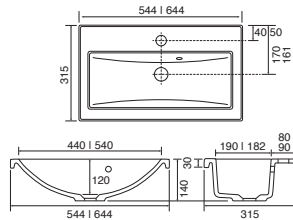

Finesse/Drop In Basin

White. Cast Marble. One tap hole. Integrated Overflow. Suitable for 500mm and 600mm base/basin units with additional 18mm end panels. Supplied with Chrome overflow ring, see more Type 2 / Type 3 overflow rings on **page 266**.

544w x 315d x 30h mm	3539	£320
644w x 315d x 30h mm	3540	£340