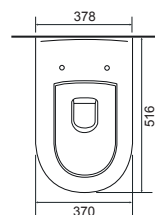

LO SC TP

Madison BTW Pan with Beechworth Seat. Supplied with Chrome hinges that are not interchangeable

36.9161.01 £395

Michigan - Rimless

LO SC TP

Michigan BTW Rimless Pan with Collerina seat. Supplied with Chrome hinges, see more Type 1 hinges on **page 281**.

36.9304.01 £485