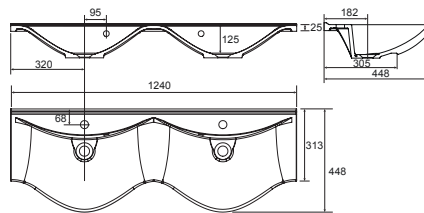

Combi Basin Double - 1240mm

White, Cast Marble. Two tap holes. External Overflow. Suitable for use with two 600mm standard depth units with an end panel at each end. Supplied with Chrome overflow rings, see more Type 1 overflow rings on [page 266](#).

Double Bowl - 1240w x 448d x 25h mm	37.3072	£490