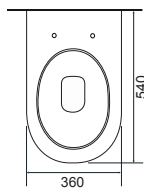

Back To Wall WC Sets

LO SC TP

Denver BTW Pan with Kempsey Seat. Supplied with Chrome hinges that are not interchangeable

36.9076.02 £553

LO SC TP

Riverdale BTW Rimless Pan with Collerina Seat. Supplied with Chrome hinges, see more Type 1 hinges on **page 281**.

36.9325.01 £465

Madison

LO SC TP

Madison BTW Pan with Beechworth Seat. Supplied with Chrome hinges that are not interchangeable

36.9161.01 £395

LO SC TP

Michigan BTW Rimless Pan with Collerina seat. Supplied with Chrome hinges, see more Type 1 hinges on **page 281**.

36.9304.01 £485

LO SC TP

Nashville BTW Rimless Pan with Toukley Seat. Supplied with Chrome hinges, see more Type 1 hinges on **page 281**.

36.9291.01 £493

LO SC TP

Supplied with Chrome hinges that are not interchangeable

○ Cotton White	36.9170.02	£531	● Slate	36.9170.06	£531
● Portland Stone	36.9170.11	£531	● Maritime Blue	36.9170.07	£531
● Shale	36.9170.04	£531	● Chateau Green	36.9170.08	£531
● Lagoon Mist	36.9170.05	£531	● Spruce	36.9170.09	£531