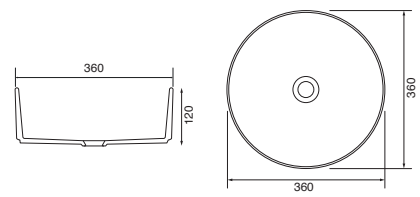

Sit-On Basins

Sit-On Basins are designed to be used with a worktop, creating a stylish, elevated focal point in your bathroom. When planning your layout, consider the overall basin height and opt for lower height units if needed to maintain a comfortable and practical setup.

Indiana

White. Ceramic. No tap hole. No Overflow. We recommend using our free flowing unslotted waste with this basin, see [page 275](#).

360w x 360d x 120h mm

Code	Price
9317	£329