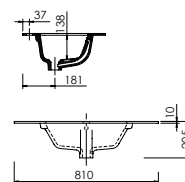

Product Finishes	Compact HPL Worktop with Undermount Basin 810w x 465d x 10h
Lunar Grey	823443 (to fit Vanity 800)
Price	£515.00