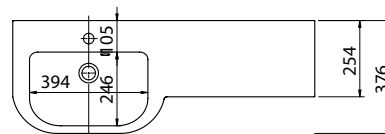

Derwent Cast Semi-Recessed Slimline Wing Basin

Designed to sit directly on to a 500 or 600 slimline basin unit plus additional units up to an overall maximum length of 1000mm, 1200mm or 1500mm. Single tap hole and integrated type 3 overflow ring. Requires a slotted waste.

Product	Derwent Wing Slimline 1000
Finishes	1006w x 376d x 23h (Requires 500mm basin unit)
White	Left Bowl - 373589
White	Right Bowl - 373590
Price	£360.00