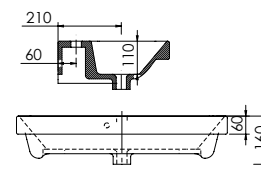

Product	Abano 700 Slim
Finishes	700w x 370d x 60h
White	8945 (to fit Vanity 700 slim)
Price	£180.00