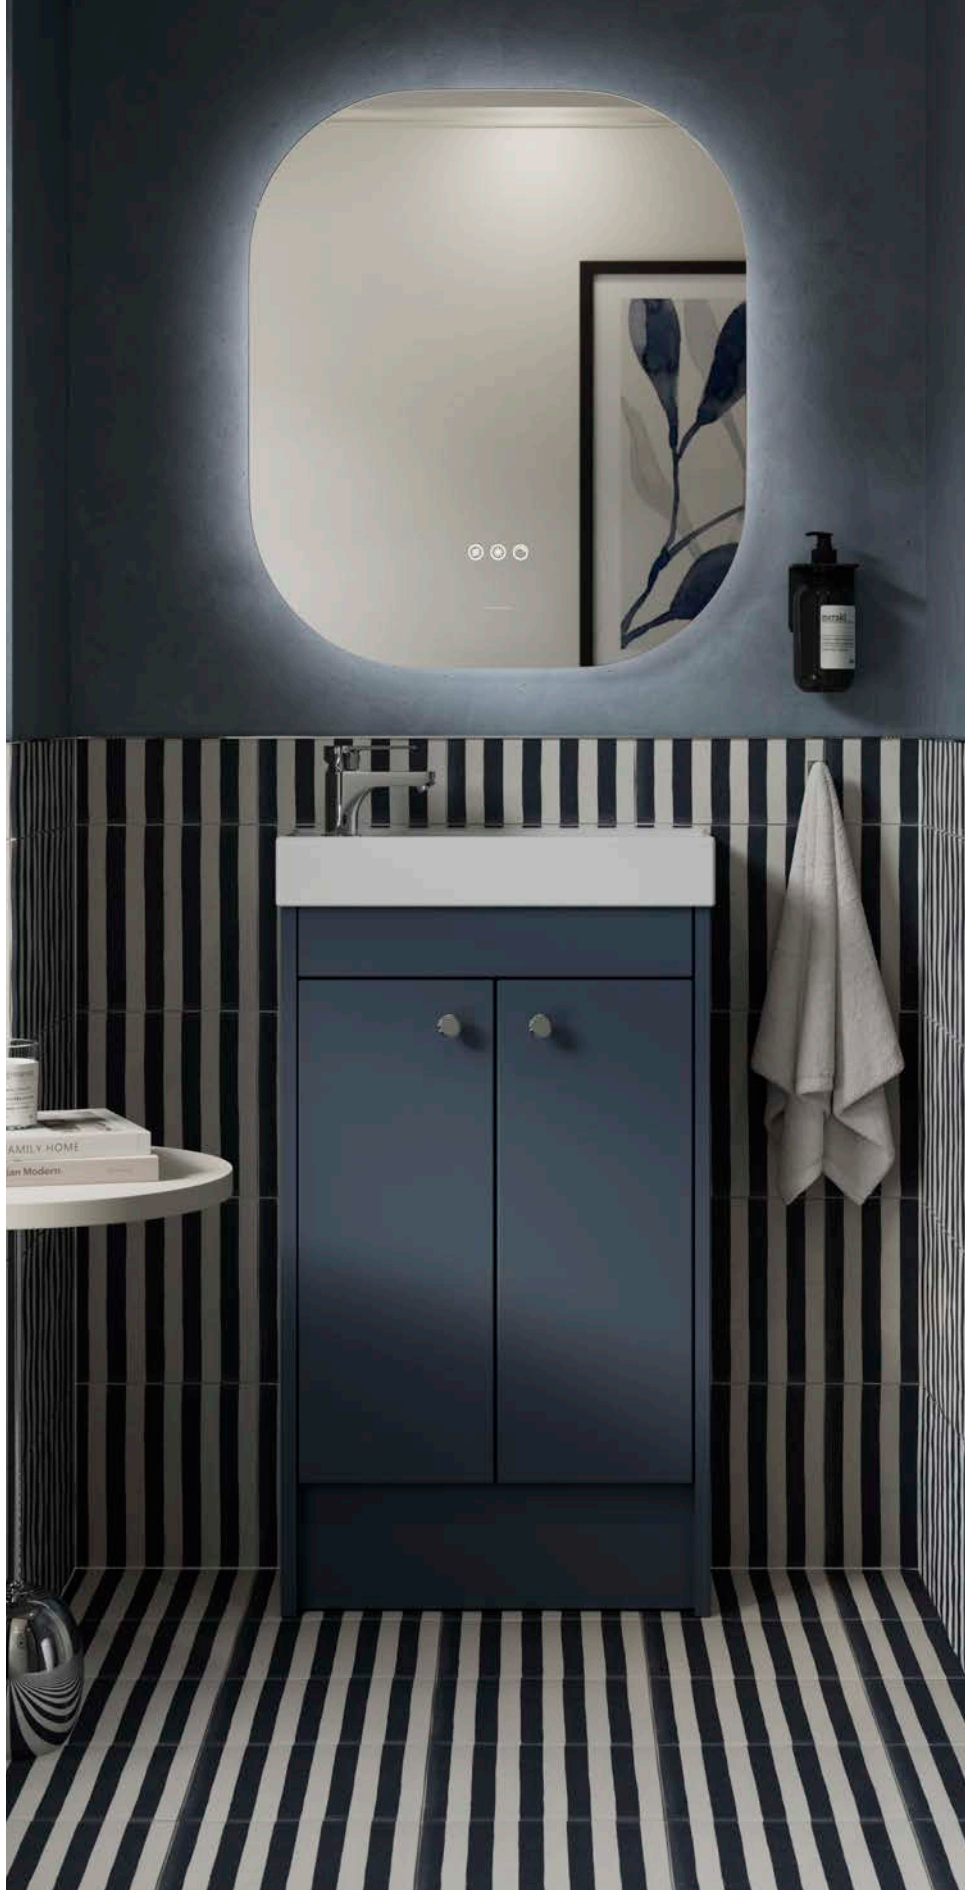

Sales Enquiries

+44 (0) 1432 367 367
sales@woodstockco.com

Inspiration

Pinterest: veldeaubathrooms
Facebook: veldeaubathrooms
Instagram: veldeaubathrooms
LinkedIn: veldeau-bathrooms

www.veldeau.co.uk

Woodco Group T/A Woodstock Trading Company, Straight Mile House,
Beacon Road, Rotherwas Industrial Estate, Hereford HR2 6JF

VB2509P1. VAT included at 20%. Autumn 2025 E&OE.
Registered in England and Wales No.11029094