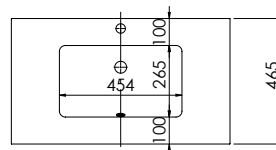

Product Finishes	Compact HPL Worktop with Undermount Basin 810w x 465d x 10h
Lunar Grey	823443 (to fit Vanity 800)
Price	£515.00