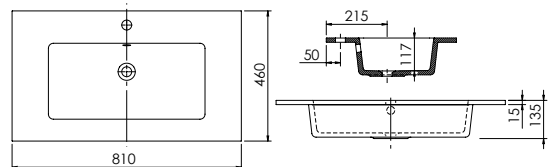

Product Finishes	Kenwyn 800 810w x 460d x 15h
White	373225 (to fit Vanity 800 Slim)
Price	£250.00