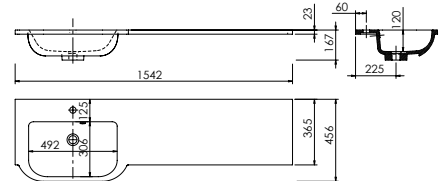

Product	Derwent Wing 1542
Finishes	1542w x 456d x 23h (Requires 600mm basin unit)
White	Left Bowl - 373703
White	Right Bowl - 373704
Price	£445.00