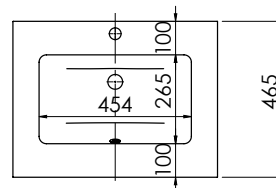

Compact HPL Worktop with Undermount Vanity Basin

Suitable for Highfield, Oakley & Verona ranges. Single tap hole and integrated overflow ring. Requires a slotted waste.

Product Finishes	Compact HPL Worktop with Undermount Basin 610w x 465d x 10h
Lunar Black	823342 (to fit Vanity 600)
Price	£485.00