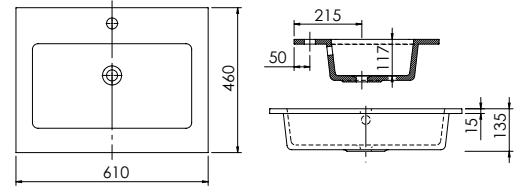

Kenwyn Cast Vanity Basin

Suitable for Highfield, Oakley & Verona ranges. Includes a Chrome interchangeable type 1 overflow ring. Single tap hole. Requires a slotted waste.

Product Finishes	Kenwyn 600 610w x 460d x 15h
White	373224 (to fit Vanity 600 Slim)
Price	£250.00