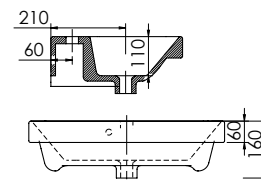

Product	Abano 550 Slim
Finishes	550w x 370d x 60h
White	8944 (to fit Vanity 550 slim)
Price	£150.00