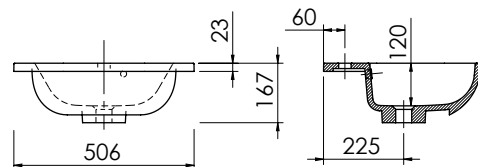

Derwent Cast Semi-Recessed Basin

Designed to sit directly on to a 500mm or 600mm standard or slimline basin unit without end panels. Single tap hole and integrated type 3 overflow ring. Requires a slotted waste.

Product	Derwent Cast 500
Finishes	506w x 456d x 23h
White	373568 (to fit 500 unit)
Price	£245.00