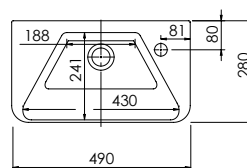

Abano Ceramic Vanity Basin

Suitable for Byford & Henbury ranges. Includes a Chrome interchangeable type 3 overflow ring. Single tap hole. Requires a slotted waste. Please note, the Abano 500 for cloakroom has no overflow and requires an unslotted or freeflow waste.

Product	Abano 500
Finishes	500w x 280d x 60h
White	8964 (to fit Vanity 500 Cloakroom)
Price	£120.00