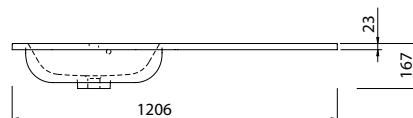

Product	Derwent Wing Slimline 1200
Finishes	1206w x 376d x 23h (Requires 600mm basin unit)
White	Left Bowl - 373577
White	Right Bowl - 373578
Price	£400.00