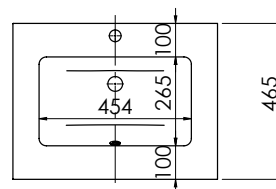

Product Finishes	Compact HPL Worktop with Undermount Basin 610w x 465d x 10h
Lunar Grey	823343 (to fit Vanity 600)
Price	£485.00