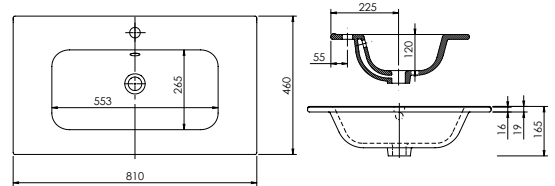

Product Finishes	Henley 800 810w x 460d x 15h
White	8955 (to fit Vanity 800)
Price	£230.00