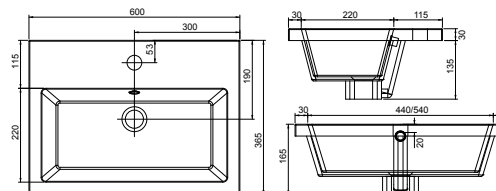

Product	Dart 600
Finishes	600w x 365d x 30h
White	373584
Price	£244.00