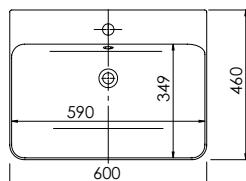

Product	Abano 600
Finishes	600w x 460d x 60h
White	8946 (to fit Vanity 600)
Price	£185.00