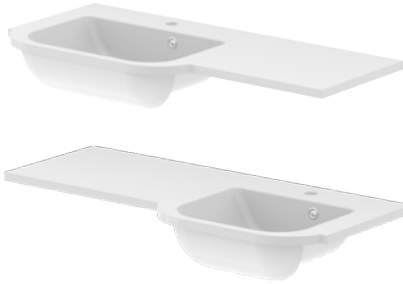

Derwent Shoulder Cast Semi-Recessed Standard Depth Wing Basin

Designed to sit directly on to a 500 or 600 standard basin unit plus additional units up to an overall maximum length of 1042mm, 1242mm or 1542mm. Single tap hole and integrated type 3 overflow ring. Requires a slotted waste.

Product	Derwent Wing 1042
Finishes	1042w x 456d x 23h (Requires 500mm basin unit)
White	Left Bowl - 373714
White	Right Bowl - 373715
Price	£380.00