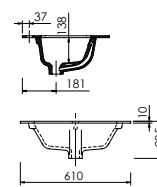

Product Finishes	Compact HPL Worktop with Undermount Basin 610w x 465d x 10h
Lunar Grey	823343 (to fit Vanity 600)
Price	£485.00