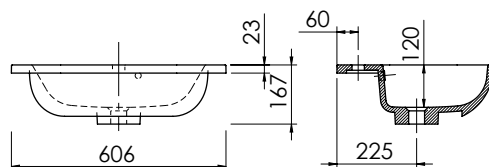

Product	Derwent Cast 500
Finishes	506w x 456d x 23h
White	373568 (to fit 500 unit)
Price	£245.00

Product	Derwent Cast 600
Finishes	606w x 456d x 23h
White	373569 (to fit 600 unit)
Price	£260.00

Product	Derwent Cast Slimline 500
Finishes	506w x 376d x 23h
White	373575 (to fit 500 Slimline unit)
Price	£245.00