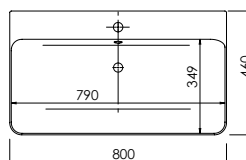

Product	Abano 800
Finishes	800w x 460d x 60h
White	8947 (to fit Vanity 800)
Price	£260.00