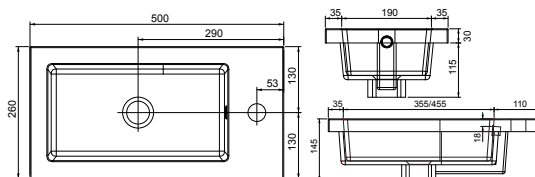

Dart Cast Slimline Sit-In Basin

To sit in a 500 / 600mm slimline basin unit. Can be mounted with tap on LH or RH side. Single tap hole and integrated type 3 overflow ring. Requires a slotted waste.

Product	Dart 500 Slimline
Finishes	500w x 260d x 30h
White	373585
Price	£239.00