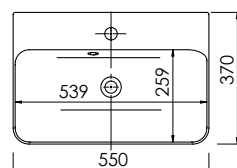

Product	Abano 550 Slim
Finishes	550w x 370d x 60h
White	8944 (to fit Vanity 550 slim)
Price	£150.00