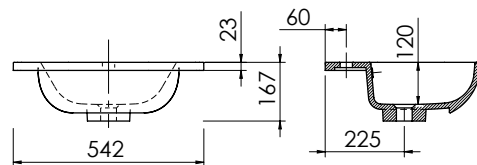

Derwent Shoulder Cast Semi-Recessed Basin

Designed to sit directly on to a 500mm or 600mm standard or slimline basin unit with end panels. Single tap hole and integrated type 3 overflow ring. Single tap hole and integrated type 3 overflow ring. Requires a slotted waste.

Product Finishes	Derwent Cast 542 542w x 456d x 23h
White	373708 (to fit 500 unit)
Price	£245.00