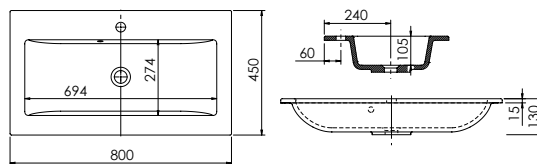

Product	Vada 800
Finishes	800w x 450d x 15h
White	3188 (to fit Vanity 800)
Price	£290.00