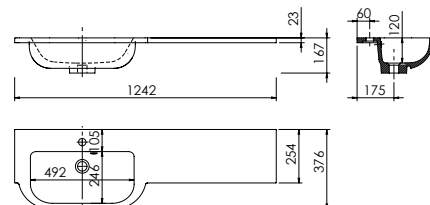

Product	Derwent Cast Slimline 1242
Finishes	1242w x 376d x 23h (Requires 600mm basin unit)
White	Left Bowl - 373705
White	Right Bowl - 373706
Price	£400.00