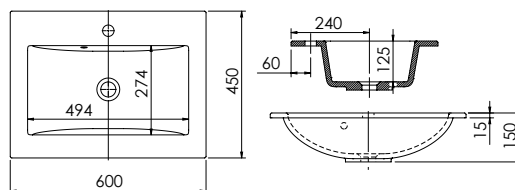

Product	Vada 600
Finishes	600w x 450d x 15h
White	3186 (to fit Vanity 600)
Price	£245.00