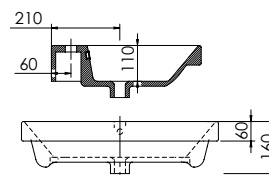

Product	Abano 600
Finishes	600w x 460d x 60h
White	8946 (to fit Vanity 600)
Price	£185.00

Product	Abano 800
Finishes	800w x 460d x 60h
White	8947 (to fit Vanity 800)
Price	£260.00

Henley Ceramic Vanity Basin