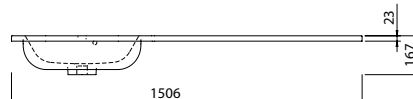

Product	Derwent Wing Slimline 1500
Finishes	1506w x 376d x 23h (Requires 600mm basin unit)
White	Left Bowl - 373581
White	Right Bowl - 373582
Price	£425.00