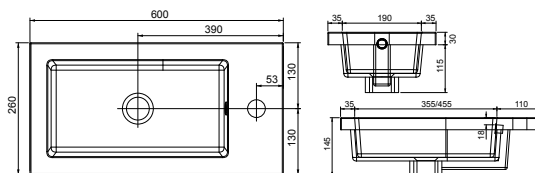

Product	Dart 600 Slimline
Finishes	600w x 260d x 30h
White	373586
Price	£244.00