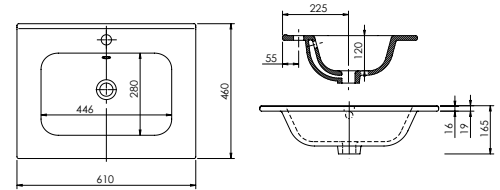

Henley Ceramic Vanity Basin

Suitable for Highfield, Oakley & Verona ranges. Includes a Chrome interchangeable type 3 overflow ring. Single tap hole. Requires a slotted waste.

Product Finishes	Henley 600 610w x 460d x 15h
White	8954 (to fit Vanity 600)
Price	£195.00