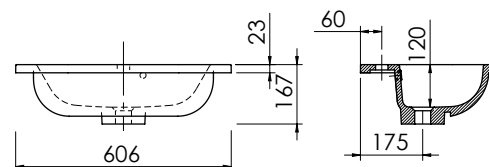

Product	Derwent Cast Slimline 600
Finishes	606w x 376d x 23h
White	373576 (to fit 600 Slimline unit)
Price	£260.00