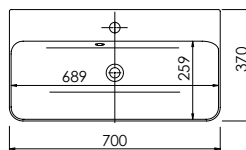

Product	Abano 700 Slim
Finishes	700w x 370d x 60h
White	8945 (to fit Vanity 700 slim)
Price	£180.00