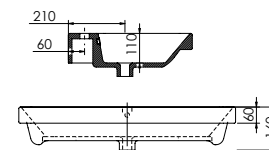

Product	Abano 600
Finishes	600w x 460d x 60h
White	8946 (to fit Vanity 600)
Price	£185.00

Product	Abano 800
Finishes	800w x 460d x 60h
White	8947 (to fit Vanity 800)
Price	£260.00

Henley Ceramic Vanity Basin