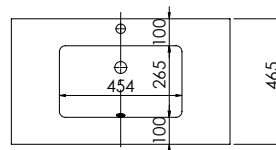

Product Finishes	Compact HPL Worktop with Undermount Basin 810w x 465d x 10h
Lunar Black	823442 (to fit Vanity 800)
Price	£515.00