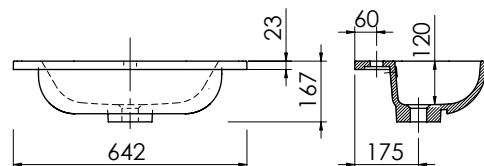

Product Finishes	Derwent Cast Slimline 642 642w x 376d x 23h
White	373711 (to fit 600 Slimline unit)
Price	£260.00