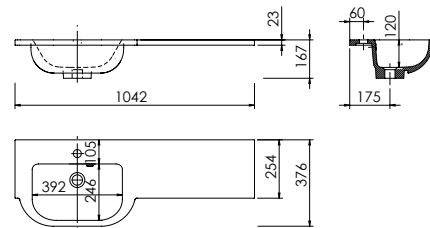

Derwent Shoulder Cast Semi-Recessed Slimline Wing Basin

Designed to sit directly on to a 500 or 600 slimline basin unit plus additional units up to an overall maximum length of 1042mm, 1242mm or 1542mm. Single tap hole and integrated type 3 overflow ring. Requires a slotted waste.

Product	Derwent Cast Slimline 1042
Finishes	1042w x 376d x 23h (Requires 500mm basin unit)
White	Left Bowl - 373716
White	Right Bowl - 373717
Price	£360.00