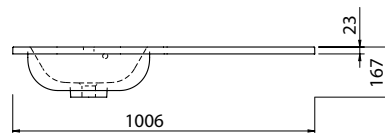

Derwent Cast Semi-Recessed Slimline Wing Basin

Designed to sit directly on to a 500 or 600 slimline basin unit plus additional units up to an overall maximum length of 1000mm, 1200mm or 1500mm. Single tap hole and integrated type 3 overflow ring. Requires a slotted waste.

Product	Derwent Wing Slimline 1000
Finishes	1006w x 376d x 23h (Requires 500mm basin unit)
White	Left Bowl - 373589
White	Right Bowl - 373590
Price	£360.00