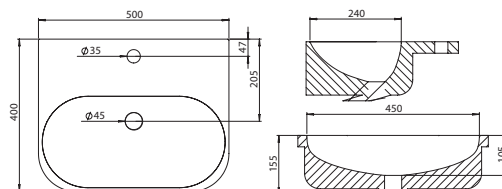

Medway Ceramic Semi-Recessed Basin

Designed to be used with a worktop on a 600mm standard basin unit. Single tap hole and integrated type 3 overflow ring. Requires a slotted waste.

Product Finishes	Medway 503w x 395d x 30h
White	892601
Price	£255.00