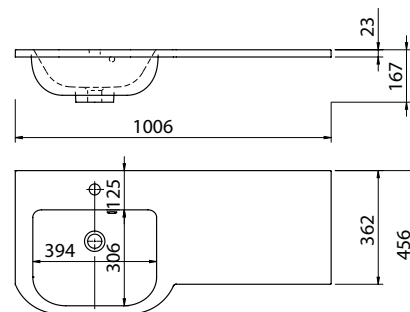

Derwent Cast Semi-Recessed Standard Depth Wing Basin

Designed to sit directly on to a 500 or 600 standard basin unit plus additional units up to an overall maximum length of 1000mm, 1200mm or 1500mm. Single tap hole and integrated type 3 overflow ring. Requires a slotted waste.

Product	Derwent Wing 1000
Finishes	1006w x 456d x 23h (Requires 500mm basin unit)
White	Left Bowl - 373587
White	Right Bowl - 373588
Price	£380.00