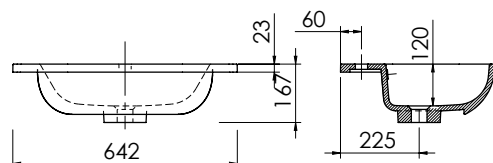

Product Finishes	Derwent Cast 642 642w x 456d x 23h
White	373709 (to fit 600 unit)
Price	£260.00