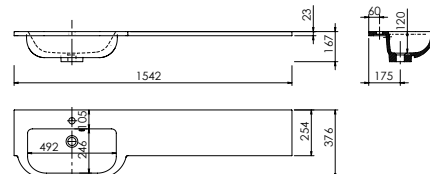

Product	Derwent Cast Slimline 1542
Finishes	1542w x 376d x 23h (Requires 600mm basin unit)
White	Left Bowl - 373712
White	Right Bowl - 373713
Price	£425.00