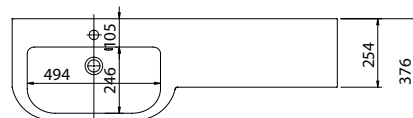

Product	Derwent Wing Slimline 1200
Finishes	1206w x 376d x 23h (Requires 600mm basin unit)
White	Left Bowl - 373577
White	Right Bowl - 373578
Price	£400.00