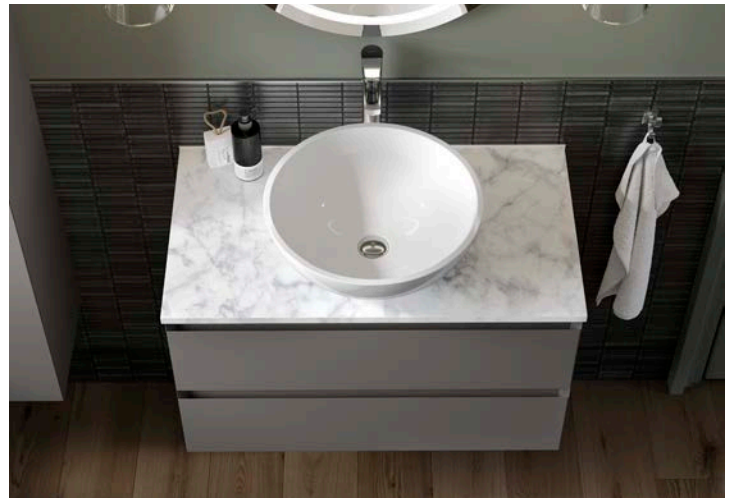

Complete the look

Vada 1200 Vanity Basin
Montford Matt Black Tap
Atico 1200 Mirror

Verona

Matt Truffle

Get the look

Verona Tall Wall Unit
Verona Two Drawer Wall Hung Vanity 800

Complete the look

Kennet Sit-On Basin
Glasbury Tall Chrome Tap
Carrara White Square Edge Worktop 20mm
Alcoa 600 Mirror