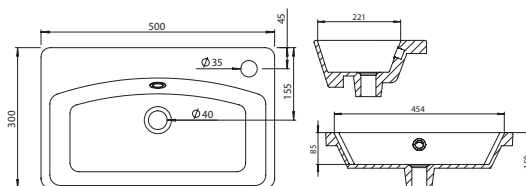

Cherwell Ceramic Semi-Recessed Basin

Designed to be used with a worktop on a 500mm or 600mm standard or slimline basin unit. Single tap hole and integrated type 3 overflow ring. Requires a slotted waste.

Product Finishes	Cherwell 500w x 300d x 35h
White	892501 (Minimum 500 basin unit required.)
Price	£255.00