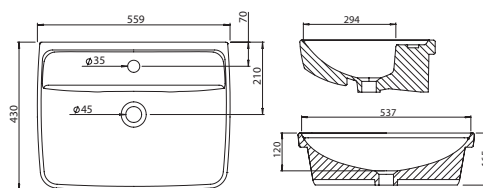

Wenning Ceramic Semi-Recessed Basin

Designed to be used with a worktop on a 600mm standard basin unit. Single tap hole and integrated type 3 overflow ring. Requires a slotted waste.

Product Finishes	Wenning 560w x 430d x 45h
White	890501
Price	£155.00