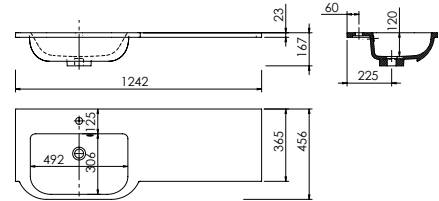

Product	Derwent Wing 1242
Finishes	1242w x 456d x 23h (Requires 600mm basin unit)
White	Left Bowl - 373701
White	Right Bowl - 373702
Price	£415.00