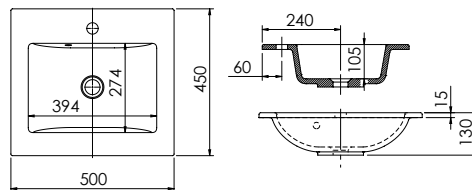

Vada Cast Vanity Basin

Suitable for Verona ranges. Includes a Chrome interchangeable type 1 overflow ring. Single tap hole.
Requires a slotted waste.

Product	Vada 500
Finishes	500w x 450d x 15h
White	3185 (to fit Vanity 500)
Price	£215.00