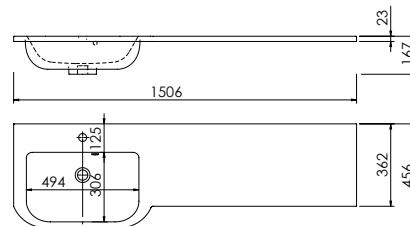

Product	Derwent Wing 1500
Finishes	1506w x 456d x 23h (Requires 600mm basin unit)
White	Left Bowl - 373573
White	Right Bowl - 373574
Price	£445.00