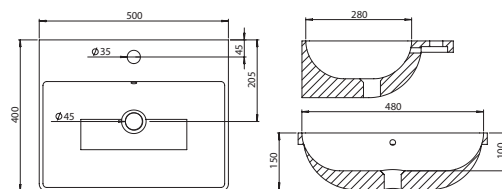

Swindale Ceramic Semi-Recessed Basin

Designed to be used with a worktop on a 600mm standard basin unit. Single tap hole and integrated type 3 overflow ring. Requires a slotted waste.

Product Finishes	Swindale 500w x 400d x 27h
White	892701
Price	£255.00