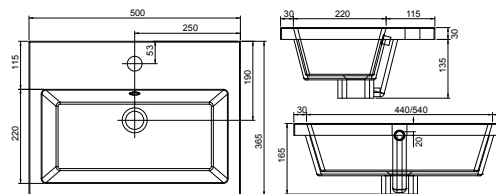

Dart Cast Sit-In Basin

To sit in a 500 / 600mm standard basin unit. Single tap hole and integrated type 3 overflow ring. Requires a slotted waste.

Product	Dart 500
Finishes	500w x 365d x 30h
White	373583
Price	£244.00