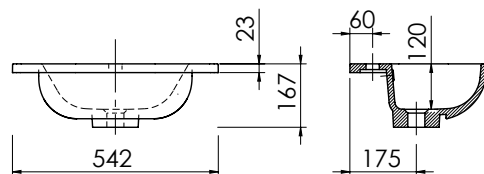

Product Finishes	Derwent Cast Slimline 542 542w x 376d x 23h
White	373710 (to fit 500 Slimline unit)
Price	£245.00