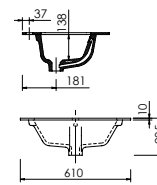

Compact HPL Worktop with Undermount Vanity Basin

Suitable for Highfield, Oakley & Verona ranges. Single tap hole and integrated overflow ring. Requires a slotted waste.

Product Finishes	Compact HPL Worktop with Undermount Basin 610w x 465d x 10h
Lunar Black	823342 (to fit Vanity 600)
Price	£485.00