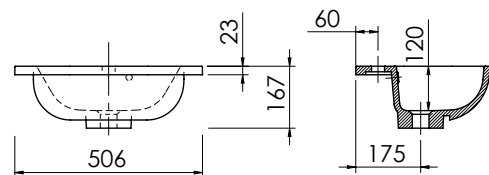

Product	Derwent Cast 500
Finishes	506w x 456d x 23h
White	373568 (to fit 500 unit)
Price	£245.00

Product	Derwent Cast 600
Finishes	606w x 456d x 23h
White	373569 (to fit 600 unit)
Price	£260.00

Product	Derwent Cast Slimline 500
Finishes	506w x 376d x 23h
White	373575 (to fit 500 Slimline unit)
Price	£245.00