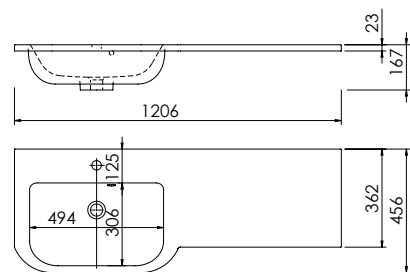

Product	Derwent Wing 1000
Finishes	1006w x 456d x 23h (Requires 500mm basin unit)
White	Left Bowl - 373587
White	Right Bowl - 373588
Price	£380.00

Product	Derwent Wing 1200
Finishes	1206w x 456d x 23h (Requires 600mm basin unit)
White	Left Bowl - 373571
White	Right Bowl - 373572
Price	£415.00