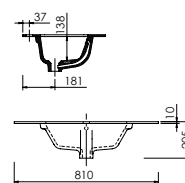

Product Finishes	Compact HPL Worktop with Undermount Basin 810w x 465d x 10h
Lunar Black	823442 (to fit Vanity 800)
Price	£515.00