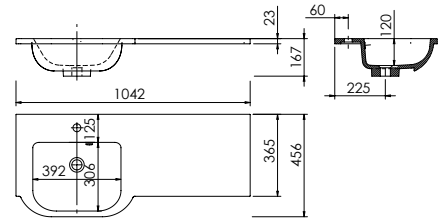

Derwent Shoulder Cast Semi-Recessed Standard Depth Wing Basin

Designed to sit directly on to a 500 or 600 standard basin unit plus additional units up to an overall maximum length of 1042mm, 1242mm or 1542mm. Single tap hole and integrated type 3 overflow ring. Requires a slotted waste.

Product	Derwent Wing 1042
Finishes	1042w x 456d x 23h (Requires 500mm basin unit)
White	Left Bowl - 373714
White	Right Bowl - 373715
Price	£380.00