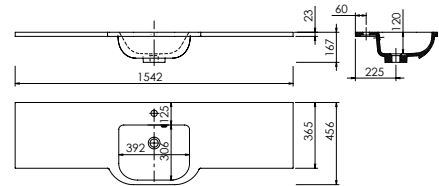

Product	Derwent 1542 Central Bowl
Finishes	1542w x 376d x 23h (Requires 500mm basin unit)
White	Central Bowl - 373719
Price	£445.00

Derwent 1542 Central Bowl