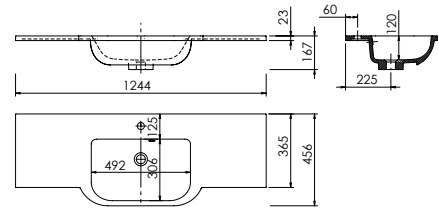

Derwent Shoulder Cast Semi-Recessed Standard Depth Wing Basin

Designed to sit directly on to a 500 or 600 standard basin unit plus additional units up to an overall maximum length of 1242mm or 1542mm. Single tap hole and integrated type 3 overflow ring. Requires a slotted waste.

Product	Derwent 1242 Central Bowl
Finishes	1242w x 376d x 23h (Requires 600mm basin unit)
White	Central Bowl - 373718
Price	£415.00