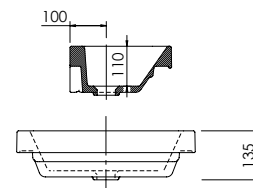

Abano Ceramic Vanity Basin

Suitable for Byford & Henbury ranges. Includes a Chrome interchangeable type 3 overflow ring. Single tap hole. Requires a slotted waste. Please note, the Abano 500 for cloakroom has no overflow and requires an unslotted or freeflow waste.

Product	Abano 500
Finishes	500w x 280d x 60h
White	8964 (to fit Vanity 500 Cloakroom)
Price	£120.00