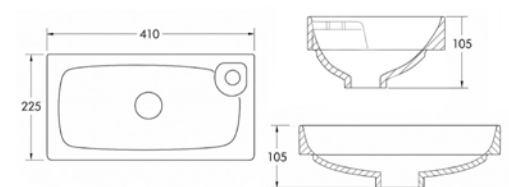

Kemble Ceramic Vanity Basin

Suitable for Byford & Henbury Cloakroom Units. No Overflow. Requires a freeflow waste.

Product Finishes	Kemble 400 400w x 220d x 15h	NEW
White	8968 (to fit Vanity 400 Slim)	
Price	£77.00