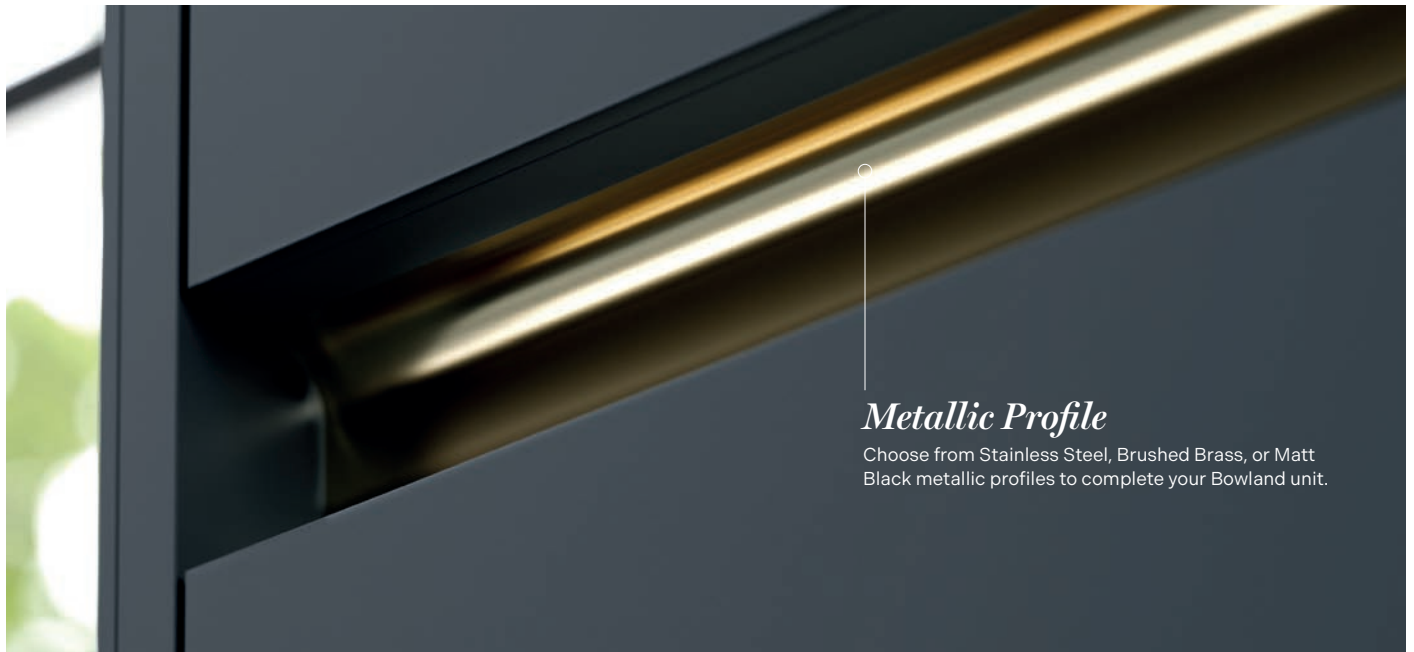

Metallic Profile Connector

Internal corner connectors for use with Bowland inset profiles.

	Code	Price
Brushed Steel Effect	7141	£5
Brushed Brass Effect	7142	£5
Matt Black	7143	£5

Metallic Profile

Choose from Stainless Steel, Brushed Brass, or Matt Black metallic profiles to complete your Bowland unit.

Metallic Profile Guide

Profiles are available in 1250mm and 2500mm lengths. The profile should be cut to match the overall length of the carcass run between the end and/or infill panels. Corner connectors are available to accommodate 90° angles in the furniture.