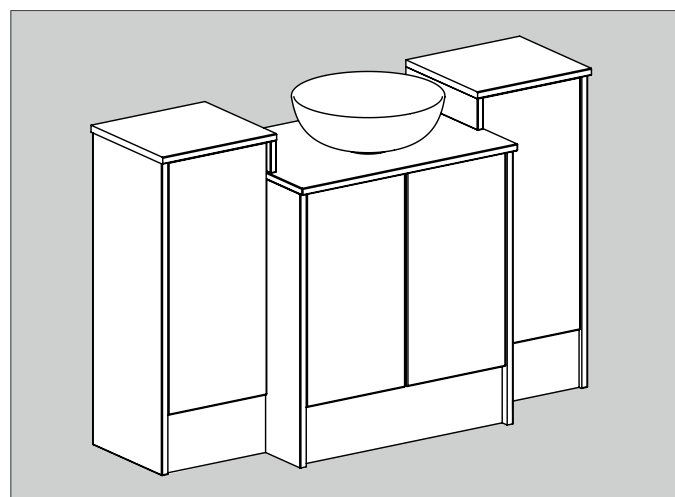

Concept for creating deep sit-on basin units integrated with standard-height fitted furniture.