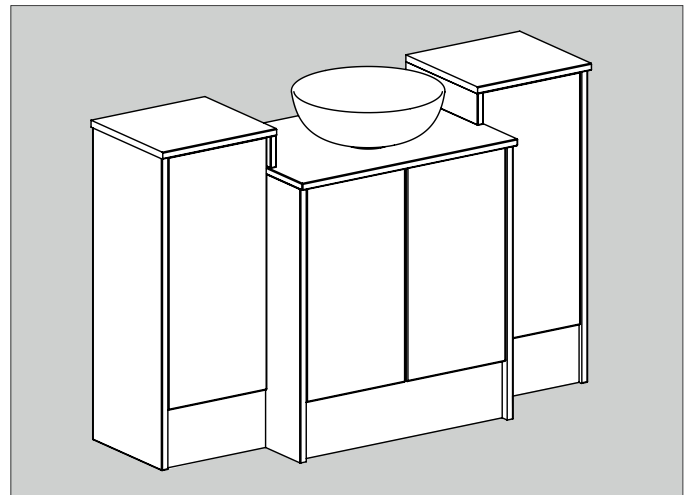

Concept for creating deep sit-on basin units integrated with standard-height fitted furniture.

Cheviot Fitted Furniture Pricing

Shown in Sea Breeze, the Cheviot collection features a pre-assembled 18mm carcass with furniture-grade fascia panels available in either gloss finishes with glass-effect edging, or matt finishes with matched edging. Designed for long-lasting durability, units include premium adjustable soft-close hinges, smooth drawer runners and wall fixing brackets.