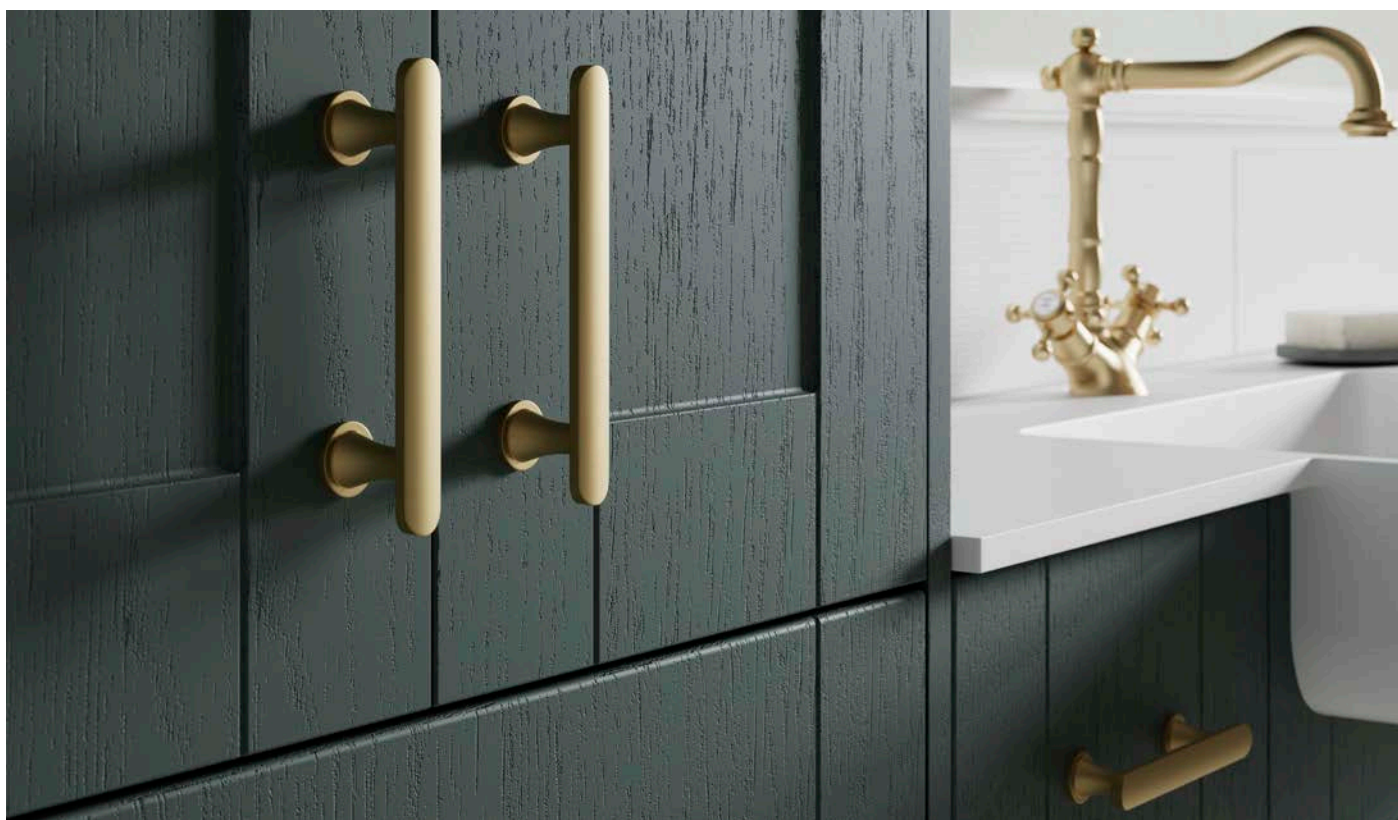

NEW *Contour Heritage Green*

Embrace the simple charm of Chiltern's pencil line detailing. This design showcases Caluso 1844 solid surface basin paired with the elegant Venicia tap in Brushed Brass. Featuring the Ostra 1200 mirror to complete the room adding a touch of sophistication.