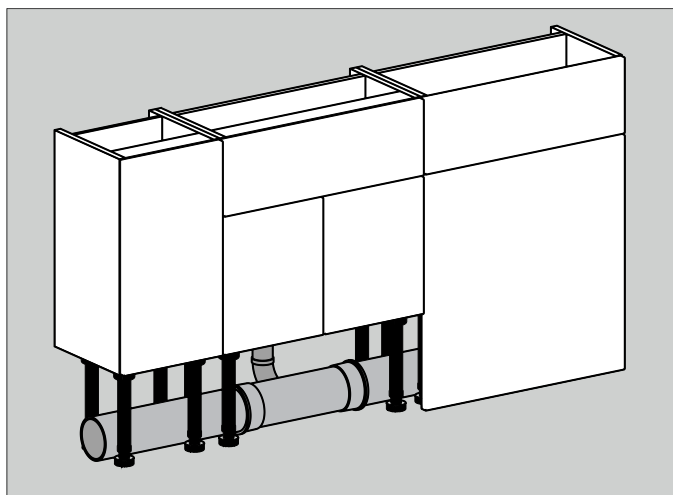

Concept for concealing soil and waste pipes within fitted furniture or walls.

Accessible Furniture

Use 561 carcass units with a 150mm plinth for a lower-height furniture run. Ideal for those needing improved accessibility, this design combines functionality with a stylish finish.

Stepped Basin Design

Use 561mm carcass with 150mm legs to create a stunning fitted furniture run featuring a stepped-down basin unit. This stylish design enhances your bathroom spaces functionality and visual appeal.