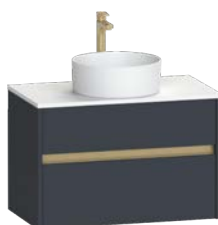

Add a Sit-on Basin and 800 Vanity Worktop

Florida Ceramic	9199	£190
Sit-on bowl collection on page 264		
Worktop Cast Marble	3290	£260
Worktop collection on page 244