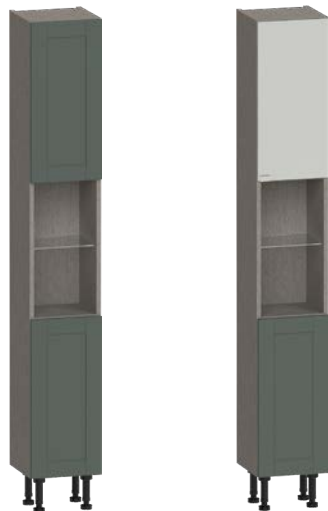

- **WE** Soft White
- **CCM** Contour Cashmere
- **CML** Contour Mussel
- **CTF** Contour Truffle
- **SN** Soft Green
- **CGN** Contour Heritage Green
- **RHN** Hunter Green
- **CDU** Contour Dusk Grey
- **CCC** Contour Carbon
- **DS** Dark Sapphire
- **CBA** Contour Blue Ash

High Rise Units

High Rise Unit - Two Door
Standard

High Rise Unit - Two Door
Standard - Mirrored

High Rise Unit - Two Door

High rise unit with two left/right hand reversible soft-close doors and open central section. Three removable glass shelves and one removable MFC shelf.

		Unit Code	Price	Carcass	Upper Door	Lower Door
⊗ Standard - Reversible	300w x 303d x 2033h mm	4496CH**	£757	4056	5035	5035
	Slim - Reversible	4296CH**	£757	4056S	5035	5035
⊗ Standard - Mirrored	300w x 303d x 2033h mm	4498CH**	£839	4056	3157A	5035
	Slim - Mirrored	4298CH**	£839	4056S	3157A	5035

High Rise Unit - Full Door

High rise unit with two left/right hand reversible soft-close doors. Three removable glass shelves and one removable MFC shelf.

		Unit Code	Price	Carcass	Upper Door	Lower Door
⊗ Standard - Reversible	300w x 303d x 2033h mm	4497CH**	£840	4056	2029	5035
	Slim - Reversible	4297CH**	£840	4056S	2029	5035
⊗ Standard - Mirrored	300w x 291d x 2033h mm	4499CH**	£989	4056	3157A	3158A
	Slim - Mirrored	4299CH**	£989	4056S	3157A	3158A