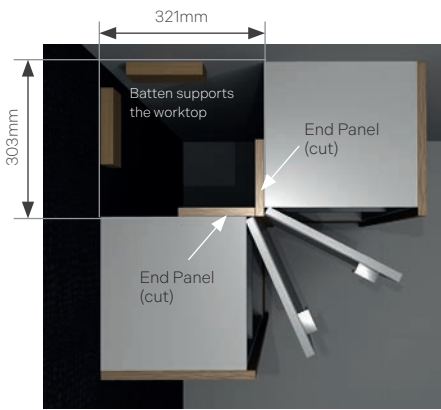

Corner Layouts & Bath Bulkheads

With limited storage space in modern bathrooms the use of corners is becoming ever more popular. Below illustrates some common corner layouts for you to consider when planning your bathroom furniture.

Layout 1: Suitable for doors only.

(Using end panels in corner)