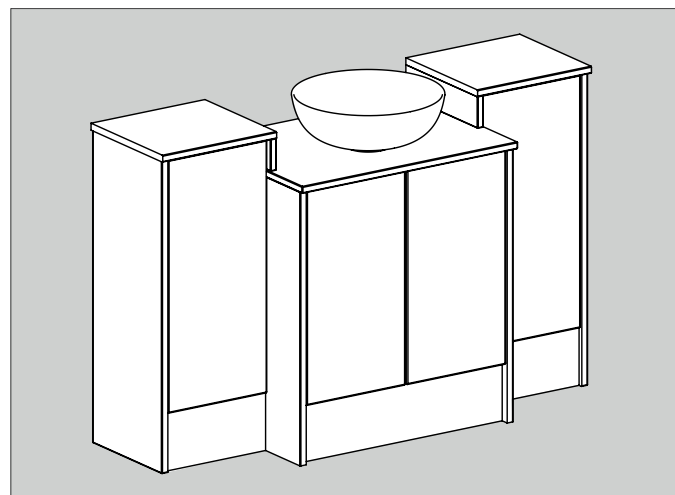

Concept for creating deep sit-on basin units integrated with standard-height fitted furniture.

Chiltern Fitted Furniture Pricing

Shown in Hunter Green, the Chiltern collection features a pre-assembled 18mm carcass with vinyl wrapped, furniture-grade fascia panels. Designed for long-lasting durability, units include premium adjustable soft-close hinges, smooth drawer runners and wall fixing brackets.