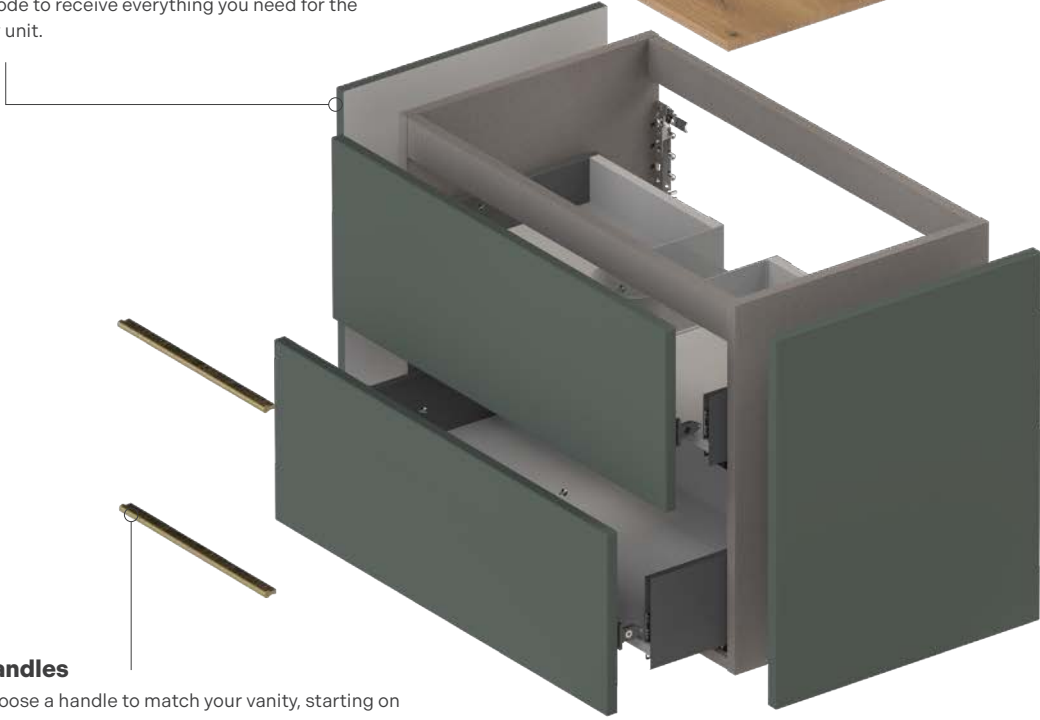

Vanity Units

Vanity to Match Fitted Furniture units includes a pre-assembled carcass, along with fascias, end panels, and a plinth (if required). Simply order using one code to receive everything you need for the vanity unit.