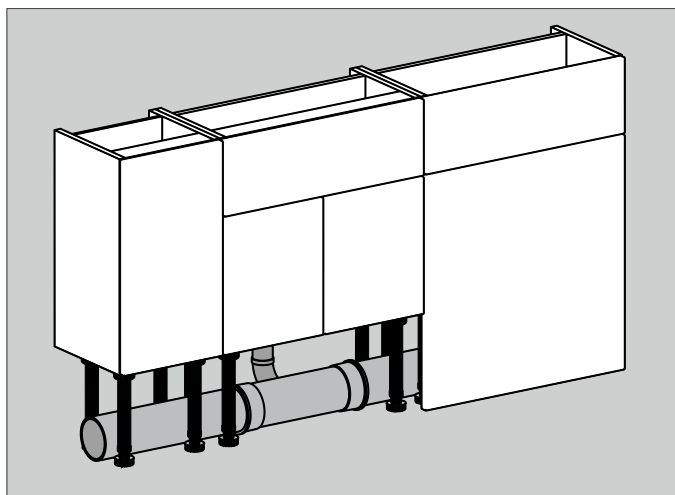

Concept for concealing soil and waste pipes within fitted furniture or walls.

Accessible Furniture

Use 561 carcass units with a 150mm plinth for a lower-height furniture run. Ideal for those needing improved accessibility, this design combines functionality with a stylish finish.

Stepped Basin Design

Use 561mm carcass with 150mm legs to create a stunning fitted furniture runs featuring a stepped-down basin unit. This stylish design enhances your bathroom space's functionality and visual appeal.