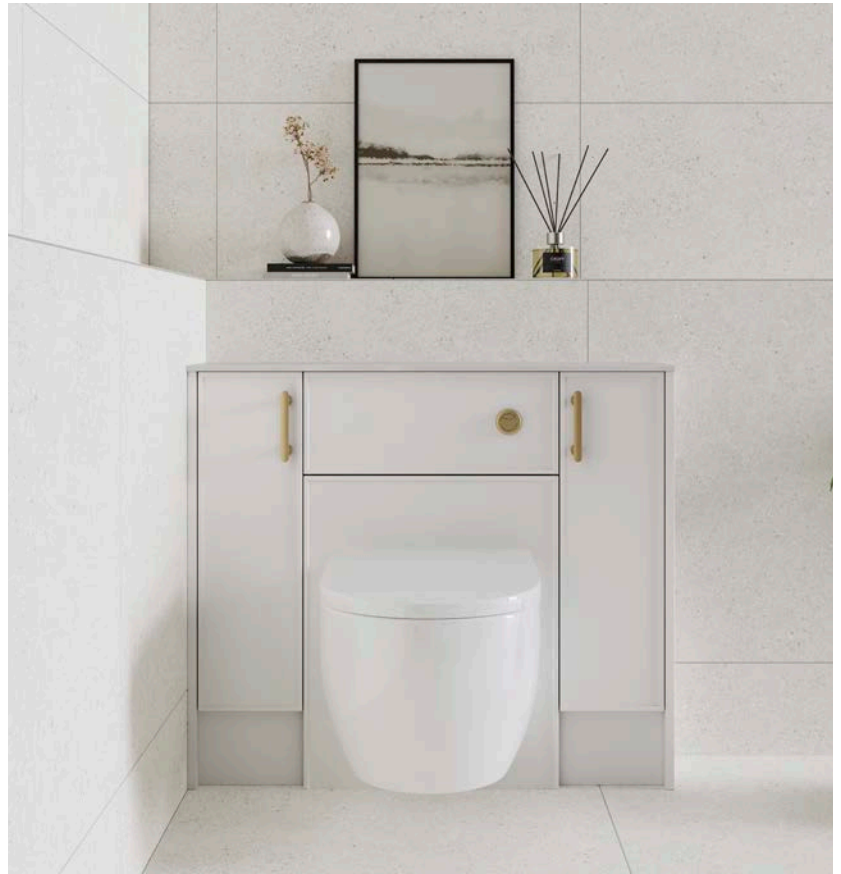

Whisper White

Create a spectacular bathroom setup by combining vanity units. In this room, three 600 Two Drawer vanity units are wall-hung and paired with the elegant Vinci sit-on basin, Imperial White Calypstone Aura 18mm worktop, Venicia wall-mounted tap, Antiguo Cup handles, Lugo 1000 mirror, Aurora wall-hung pan with Beechworth seat, resulting in a stunning and functional design.