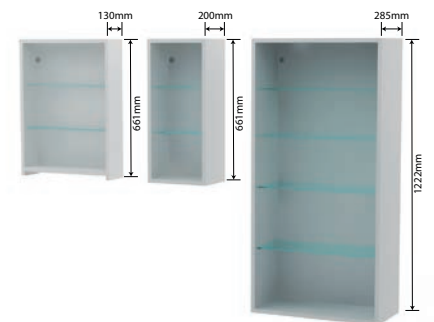

661mm Base Carcasses

(supplied with 150mm leg pack) = 811mm Overall height

561mm Base Carcasses

(supplied with 250mm leg pack) = 811mm Overall height

Wall Carcasses

For all your Carcass Accessories, Spare Parts & Fittings, **see page 284.**