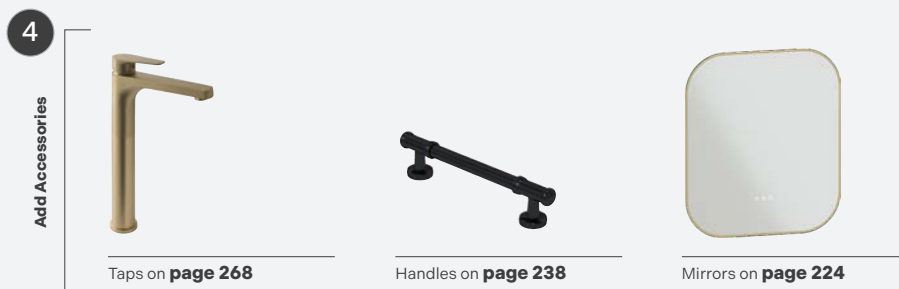

4 Add Accessories

Vanity units are shown with taps, and if applicable, handles, which are sold separately. All additional accessories can be found in our accessories section starting on page 222. Some collections offer additional elements to enhance the overall aesthetic or functionality of your furniture and these can be found in the collection pricing pages where available.