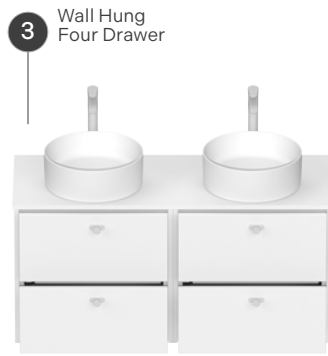

Vanity to Match Fitted Units

Vanity to match units are versatile standalone units, designed to work beautifully on their own or as part of a coordinated bathroom design.