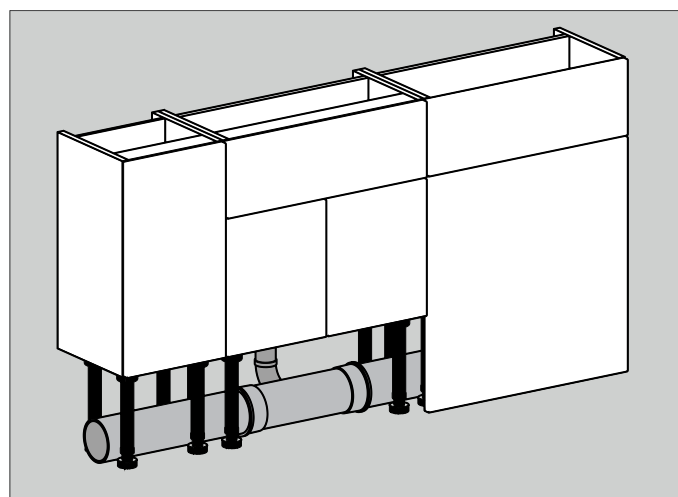

Concept for concealing soil and waste pipes within fitted furniture or walls.

Accessible Furniture

Use 561 carcass units with a 150mm plinth for a lower-height furniture run. Ideal for those needing improved accessibility, this design combines functionality with a stylish finish.

Stepped Basin Design

Use 561mm carcass with 150mm legs to create a stunning fitted furniture runs featuring a stepped-down basin unit. This stylish design enhances your bathroom space's functionality and visual appeal.