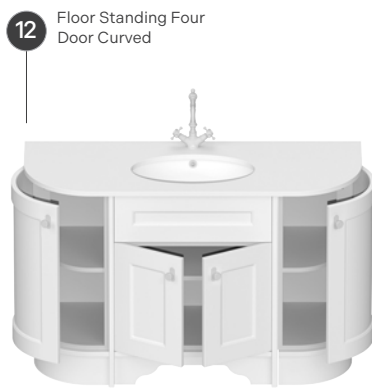

Vanity to Match Fitted Units

Vanity to match units are versatile standalone units, designed to work beautifully on their own or as part of a coordinated bathroom design.