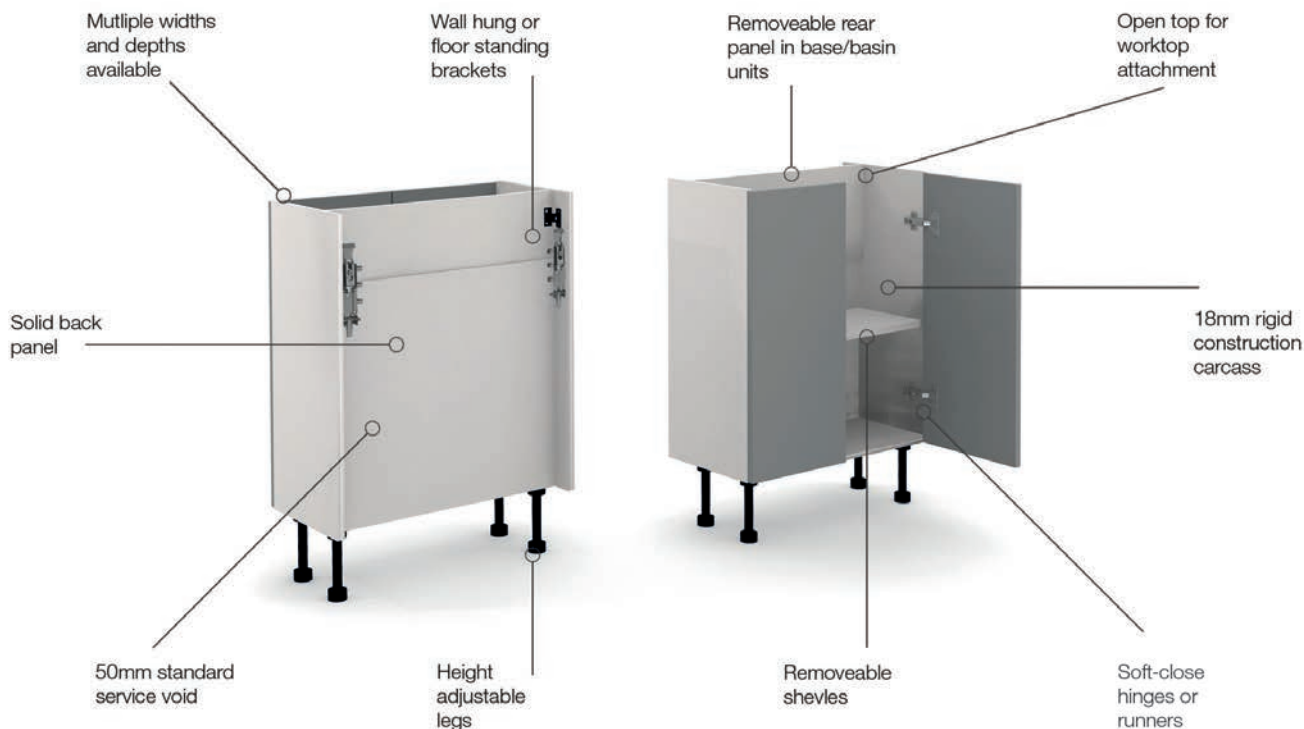

Fitted Furniture Guide

Our Fitted Furniture is designed with simplicity and functionality in mind. This brief guide will walk you through the straightforward steps to assemble a run of Fitted Furniture for your bathroom.

When you order Fitted Furniture, the unit carcass is the foundation – the core pre-assembled structure. Along with the carcass, you'll need fascias, the front panels that define your furniture's external appearance, end panels covering the sides of the carcass for a seamless look, and plinths, concealing the space underneath the unit. Some collections may also offer decorative elements that can be added to enhance the overall aesthetic of your furniture.

When you order using a unit kit code, everything you need is included. The pre-assembled carcass simplifies the installation process. Fascias, end panels, and plinths are then applied, providing a refined finish to your Fitted Furniture.

Fitted Furniture Guide

Ordering Fitted Furniture

When ordering, notice that each unit code has two asterisks (**). To select your finish, replace the asterisks with the finish code found at the top right of the pricing page. This method ensures that the correct finish fascia panels are automatically included when ordering complete units.

Therefore, if you require the unit in Brecon (BR) High Gloss White (Finish code: H), you would make a purchase using the code: 4226**BRH** (4226 + **BRH**) = Brecon High Gloss White.