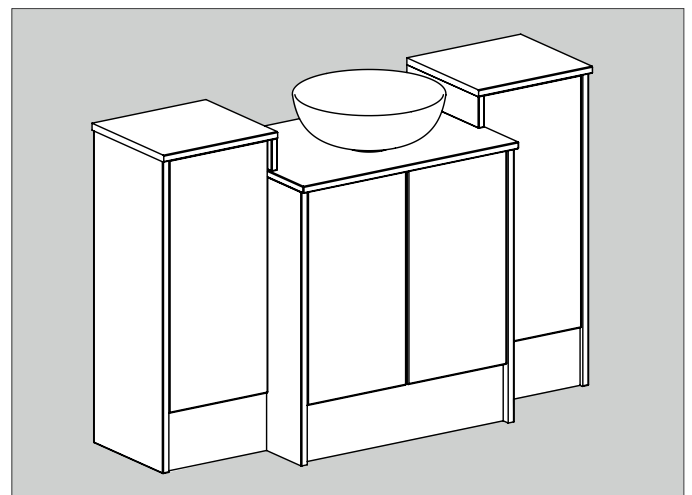

Concept for creating deep sit-on basin units integrated with standard-height fitted furniture.

Brecon Fitted Furniture Pricing

The Brecon collection, shown in Dark Sapphire, offers 18mm vinyl-wrapped MDF doors and fascia panels with durable, ready-assembled MFC carcasses. Pre-drilled for easy fittings, it includes soft-close hinges, adjustable drawer runners, and a wall-fixing kit for secure installation.