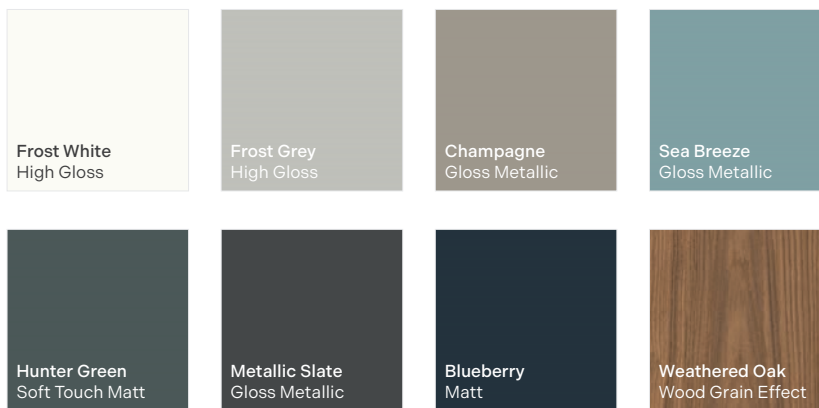

Pentland P168
Classic oak, timeless shaker style.

Selter P190
Minimalist design, integrated handles.

Solid Oak P214
Classic shaker, natural warmth.

Fitted Furniture

Bowland collection

Bowland features a sleek and modern slab-style fascia with a contemporary inset profile. This sophisticated design offers high gloss options with fascias and panels, enhanced by glass-effect edging for added refinement. Alternatively, choose from a range of matt finishes, complemented by matching edging, to create a seamless and stylish look.