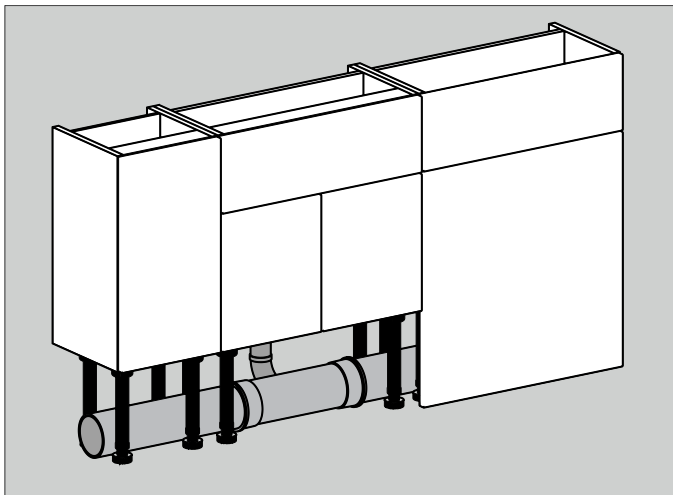

Concept for concealing soil and waste pipes within fitted furniture or walls.

Accessible Furniture

Use 561 carcass units with a 150mm plinth for a lower-height furniture run. Ideal for those needing improved accessibility, this design combines functionality with a stylish finish.

Stepped Basin Design

Use 561mm carcass with 150mm legs to create a stunning fitted furniture runs featuring a stepped-down basin unit. This stylish design enhances your bathroom space's functionality and visual appeal.