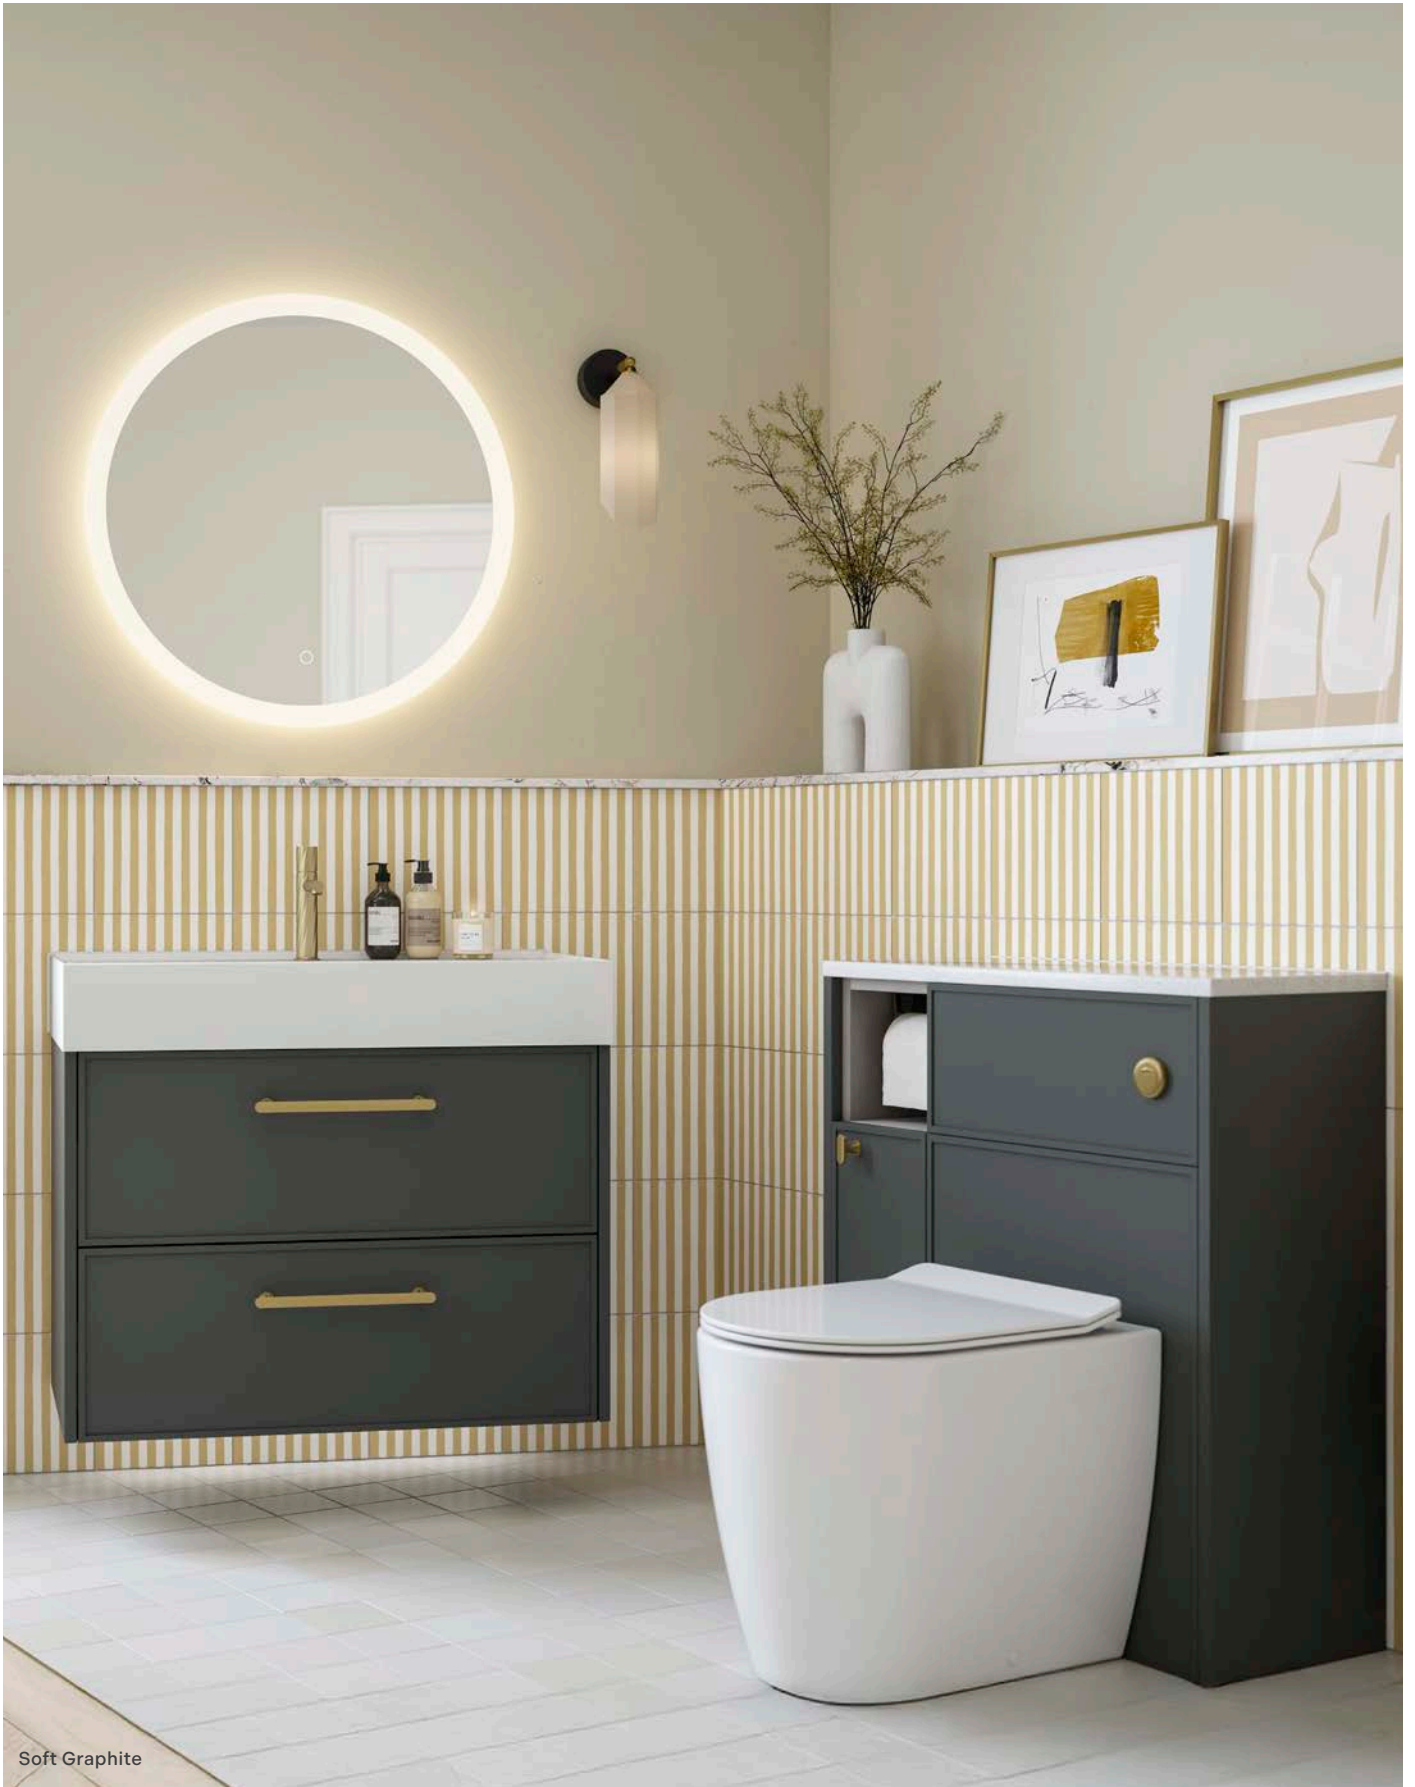

Soft Graphite

Soft Graphite

This contemporary vanity-to-match Fitted Furniture setup features a 800 Two Drawer wall-hung vanity paired with a 500 WC and Toilet Roll unit. The design includes a Monterey Block 800 basin with a Fiera Brass tap, Renaico handles, a Portel 900 mirror, and a Michigan back-to-wall pan.