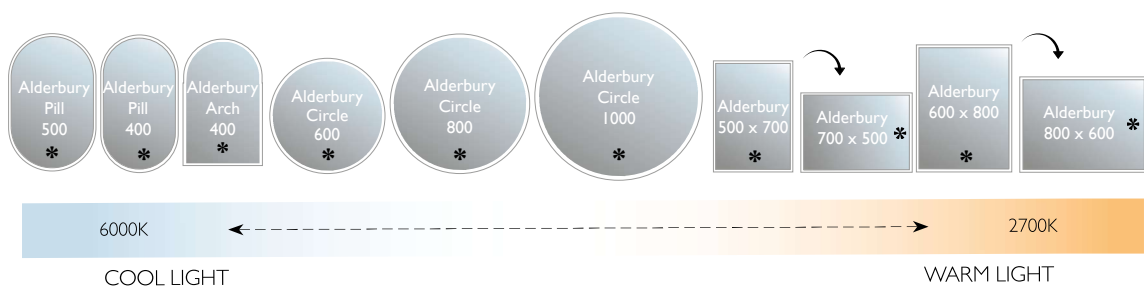

GHOST GLASS TECHNOLOGY

When switched off, the mirror appears smooth and seamless, with no visible light perimeter maintaining a clean, minimalist look. With a simple touch, the edges come to life, creating a glowing halo effect. It transforms from an everyday mirror into a striking design feature.