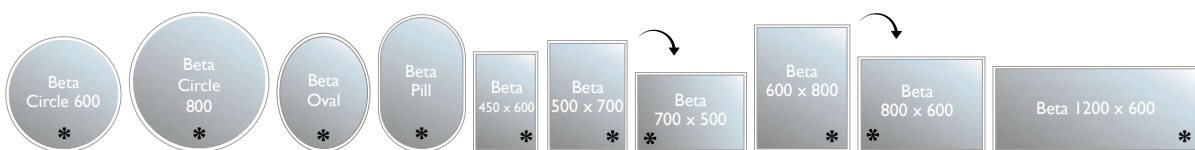

- Available in 8 sizes 450, 500, 600, 1200mm wide, 600 & 800mm circular design plus a traditional 490mm oval mirror, and a modern pill shape
- Energy efficient LEDs provide bright, practical task lighting
- Variable & dimmable LEDs provide warmth and brightness from an invigorating daylight white (6000k) to a relaxing warm white (2700k)
- Touch control buttons turn the mirror LEDs on/off and control their intensity & temperature
- An integrated heated demister pad will heat the mirror to prevent it from misting in even the steamiest of bathrooms
- Rectangular version can be hung portrait or landscape
- IP44 rated for safe use in the bathroom

Beta 450mm Illuminated Mirror
450(w) × 600(h) × 22(d)mm

BTM045 **£323.00**

Beta 500mm Illuminated Mirror
500(w) × 700(h) × 22(d)mm

BTM050 **£349.00**

Beta 600mm Illuminated Mirror
600(w) × 800(h) × 22(d)mm

BTM060 **£378.00**

Beta 1200mm Illuminated Mirror
1200(w) × 600(h) × 22(d)mm

BTM120 **£515.00**

Beta 490mm Oval Mirror
500(w) × 700(h) × 25(d)mm

BTM50V **£334.00**

Beta 500mm Pill Illuminated Mirror
500(w) × 800(h) × 25(d)mm

BTM50P **£360.00**

Beta 600mm Circular Illuminated Mirror
600(w) × 600(h) × 25(d)mm

BTM60C **£331.00**

Beta 800mm Circular Illuminated Mirror
800(w) × 800(h) × 25(d)mm

BTM80C **£416.00**