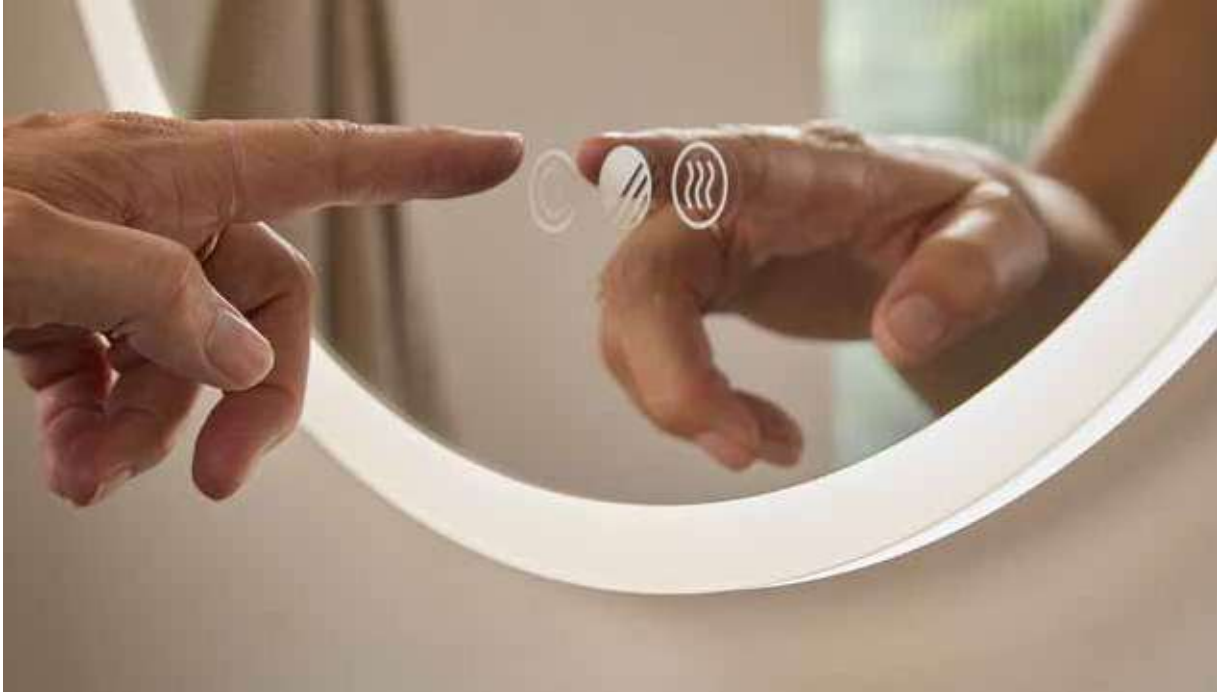

#### Portal 800mm Illuminated Circular Mirror

800(w) x 800(h) x 29(d)mm

PTM80C **£332.00**

Customise your bathroom lighting with a Portal mirror to suit your mood, time of day or task in hand

# COSMOS

Perfect for busy mornings or relaxed evenings, Cosmos mirrors can adapt to your needs. The variable lighting can be adjusted to suit the mood, from makeup application through to a long soak in the bath. Separate demister controls with an auto-off timer save energy and piece of mind whilst the breadth of shapes and sizes make Cosmos a perfect choice for any bathroom.

- Available in 6 sizes; 500mm & 600mm rectangular; 600mm & 800mm circular designs plus a traditional 490mm oval mirror, and a modern pill shape
- Energy efficient LEDs provide bright, practical task lighting via the perimeter light
- Variable & dimmable LEDs provide warmth and brightness from an invigorating daylight white (6000k) to a relaxing warm white (2700k)
- Three touch control buttons turns the mirror LEDs on/off and control their intensity, temperature & the integrated heated demister pad will heat the mirror to prevent it from misting in even the steamiest of bathrooms (Demister also features an auto-off function)
- High quality acrylic lighting diffuser for soft, even lighting.
- Rectangular version can be hung portrait or landscape
- IP44 rated for safe use in the bathroom