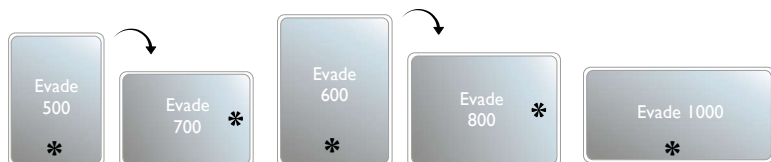

**Evade 500mm Mirror**  
500(w) x 700(h) x 25(d)mm

EVM050 **£267.00**

**Evade 600mm Mirror**  
600(w) x 800(h) x 25(d)mm

EVM060 **£317.00**

**Evade 1000mm Mirror**  
1000(w) x 600(h) x 25(d)mm

EVM100 **£373.00**

# VERGE

With a wide range shapes and sizes to choose from, Verge makes an easy and great value addition to any modern bathroom setting. Choose between classic rectangle or modern circle shapes, both available in two sizes. Or opt for something more unique with our pill or oval styles, all finished with either a stunning gunmetal, brushed brass or matt black powder-coated frame.