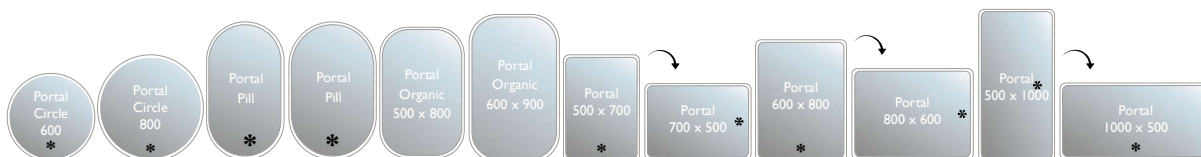

Portal 800mm Illuminated Circular Mirror

800(w) x 800(h) x 29(d)mm

PTM80C **£332.00**