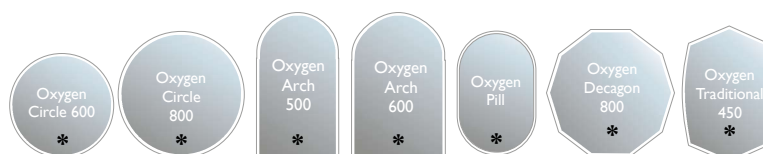

Oxygen 500mm Pill Illuminated Mirror 500(w) x 800(h) x 30(d)mm

Black	XGM50P-BL	£384.00
Brushed Brass	XGM50P-BR	£384.00
Gunmetal	XGM50P-GM	£384.00