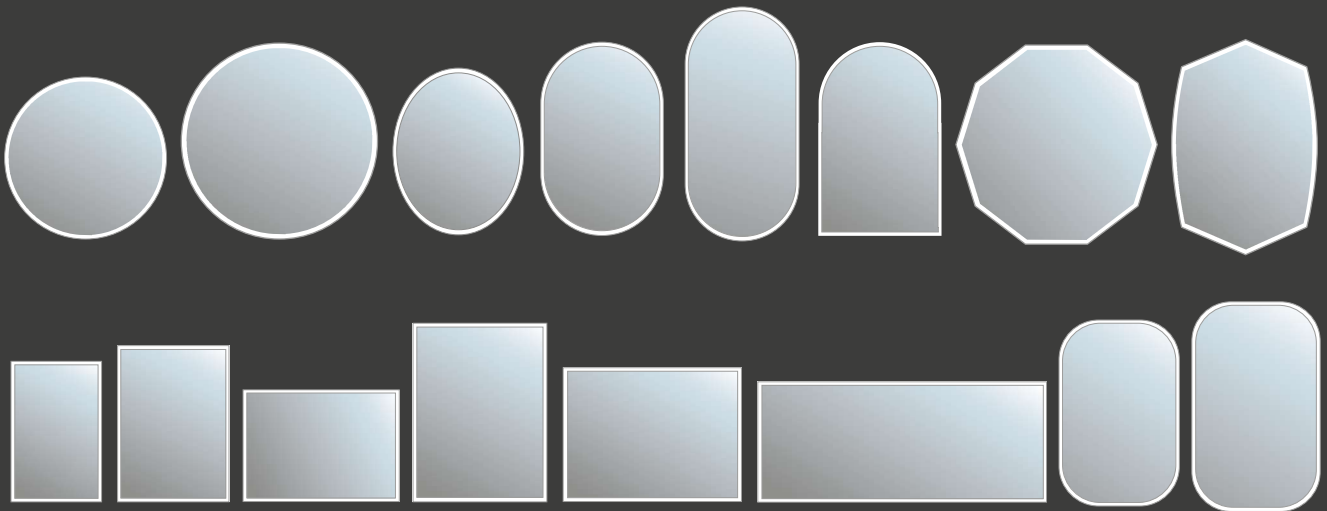

### Control Testing

We've tested the reliability and repeatability of the switching interface through 100,000 cycles.

GHOST GLASS TECHNOLOGY

Experience the elegance of **innovation** with our ghost glass bathroom mirrors. When switched off, the mirror presents a sleek, **seamless surface** with **no visible light perimeter** -maintaining a clean, minimalist aesthetic. But with a simple touch, the **edges come to life**, softly illuminating to reveal a **striking halo effect** around the mirror. The result is a subtle transformation - an everyday mirror that becomes a luminous design statement.

SOMETHING TO SUIT ALL BATHROOMS

We have a wide selection of mirrors in different shapes, sizes and finishes. Our slim depth mirrors, which protrude 30mm or less from the wall, are perfect for creating a sleek, modern look while maximizing space in smaller bathrooms. Their minimalist design helps to make your bathroom feel more open and less cluttered.