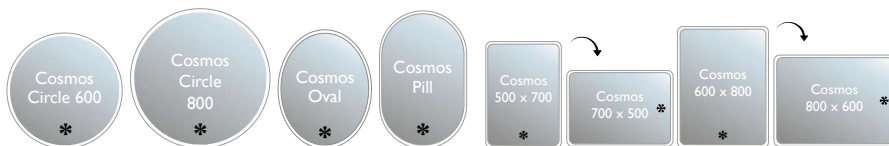

Cosmos 800mm Circular Illuminated Mirror
800(w) x 800(h) x 29(d)mm

CMM80C **£360.00**