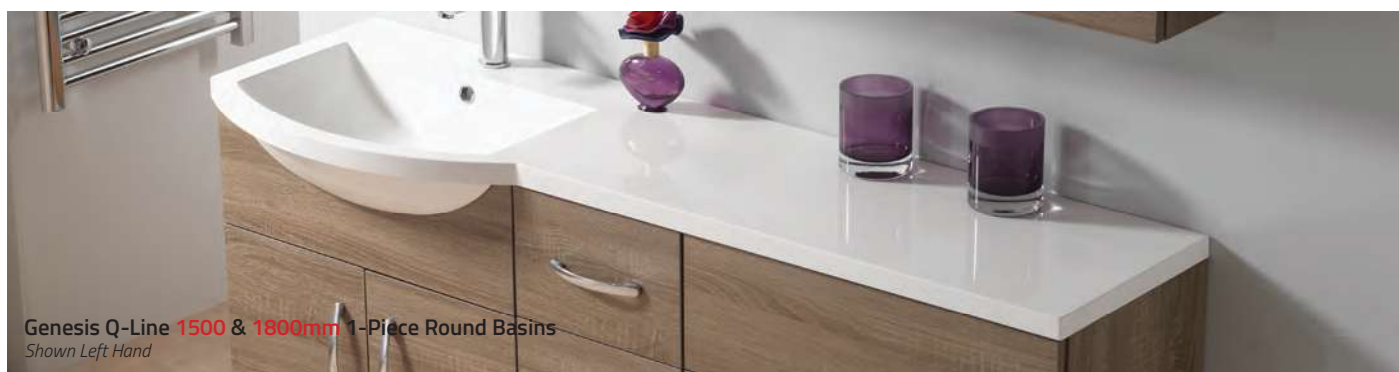

Description	Dimensions	Ref.	Exc. VAT	Inc. VAT
1500mm Round 1-Piece Resin Basin - Left Hand or Right Hand	1500 x 350mm (450mm max)	GQ150RN	£501.00	£601.20
1800mm Round 1-Piece Resin Basin - Left Hand or Right Hand	1800 x 350mm (450mm max)	GQ180RN	£591.00	£709.20
1800mm Round 1-Piece Centre Resin Basin	1800 x 350mm (450mm max)	GQ180RMID	£591.00	£709.20