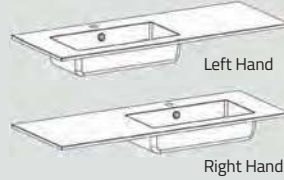

Padua Range

The Padua Units can be used in combination with the Nova Units

Ref: PAD60WHBAN/O/MG/MW
£547.00 Exc. VAT **£656.40** Inc. VAT

Ref: PAD80WHBAN/O/MG/MW
£610.00 Exc. VAT **£732.00** Inc. VAT

Ref: PAD802WBAN/O/MG/MW
£448.00 Exc. VAT **£537.60** Inc. VAT

Ref: PAD401WBAN/O/MG/MW
£288.00 Exc. VAT **£345.60** Inc. VAT

Ref: PAD40NWAN/O/MG/MW
£176.00 Exc. VAT **£211.20** Inc. VAT

Exc. VAT Inc. VAT
£518.00 **£621.60**

Exc. VAT Inc. VAT
£275.00 **£330.00**

£536.00 Exc. VAT **£643.20** Inc. VAT

	Exc. VAT	Inc. VAT
600 x 450mm Ref: PAD60WTAN/O/MG/MW	£92.00	£110.40
800 x 450mm Ref: PAD80WTAN/O/MG/MW	£113.00	£135.60
1000 x 450mm Ref: PAD100WTAN/O/MG/MW	£133.00	£159.60
1200 x 450mm Ref: PAD120WTAN/O/MG/MW	£140.00	£168.00

Padua Cloakroom Range

NEW Nova Range

The Nova Units can be used in combination with the Padua Units

Ref: NOV60WHAN/O/MW
£523.00 Exc. VAT **£627.60** Inc. VAT

Ref: NOV80WHAN/O/MW
£561.00 Exc. VAT **£673.20** Inc. VAT

Ref: NOV401WHAN/O/MW
£278.00 Exc. VAT **£333.60** Inc. VAT

Ref: NOVCOLTAN/O/MW
£488.00 Exc. VAT **£585.60** Inc. VAT