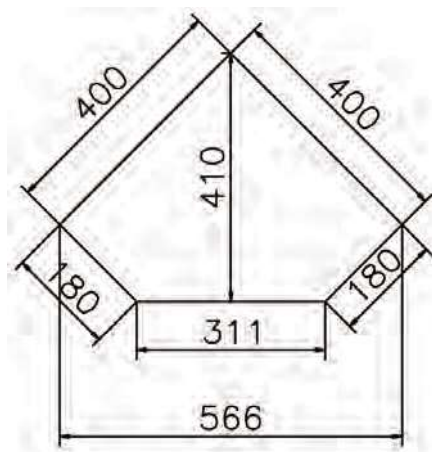

Gloss White

Richmond Corner Combination	Dimensions	Ref.	Exc. VAT	Inc. VAT
Richmond 1-Door Corner Combination Includes Base Unit & Resin Basin	395 x 395 x 800mm 400x 400mm	COR40	£297.00	£356.40
Richmond Corner Combination			£297.00	£356.40
Also Shown With:				
Richmond Corner Wall Cabinet	323 x 323 x 650mm	CORCB	£160.00	£192.00
Ohio Mini Basin Mono inc. Click-Clack Waste	-	QXFB07	£72.00	£86.40