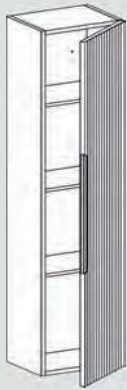

35 Tall Column
350 x 280 x 1380mm
Ref: PADCOLTAN/O/MG/MW

Exc. VAT Inc. VAT
£518.00 **£621.60**