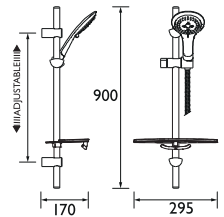

Multi Function Extended Slide Bar Shower Kit

- Extended 910mm slide rail
- Extended 1.75m hose
- Soap tray with integral closed loop hose retainer
- Adjustable fixing bracket on riser rail