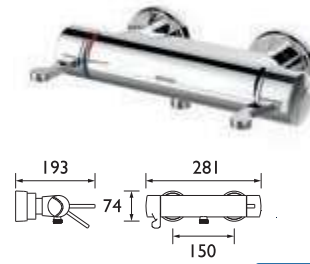

CODE	TYPE	Min. Press.	PRICE
OP SHXVO ISOL EL C	Bar Shower Valve Only	0,2 bar	POA