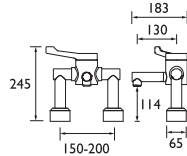

TAPS

Contract

Single Control Deck Mounted Basin Mixer

- Complies with HTM04-01
- Integral flush system assists against infection
- 1-step isolation and filter removal

CODE	TYPE	Min. Press.	PRICE
H64DMT2	Basin Mixer	0.2 bar	POA

Single Control Wall Mounted Basin Mixer

- Complies with HTM04-01
- Integral flush system assists against infection
- 1-step isolation and filter removal