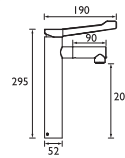

CODE	TYPE	Min. Press.	PRICE
SOLO-NMT LL	Basin Mixer	0.5 bar	POA

TMV3 Mono Basin Mixer with Short Lever Handle (no waste)

- Complies with HTM04-01
- Above basin access to serviceable parts, limiting down time
- Supplied with copper tails