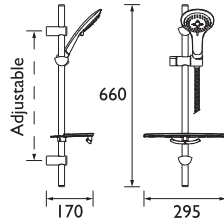

ACCESSORIES

Contract

Economy Single Function Slide Bar Shower Kit

- Single function, rub-clean, anti-limescale handset
- 1.5m hose
- Soap tray with integral closed loop hose retainer
- Adjustable fixing bracket on riser rail