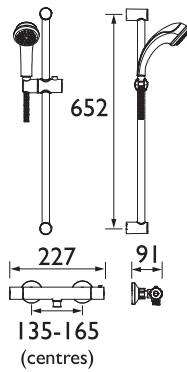

ZING

The bestselling Zing range is accessible and affordable, yet packed with features like temperature override and cool-touch chrome that keep your family safe.

- Cold water feed surrounds the hot water to ensure the valve is safe to touch by all the family
- Rub clean handset

CODE	TYPE	Min. Press.	PRICE
ZI SHXSMCT C	Bar Valve with Standard Connections	0.2 bar	£125.00

CUSTOMER SERVICE: 0330 026 6273 FREEFAX ORDERS: 0330 107 0069