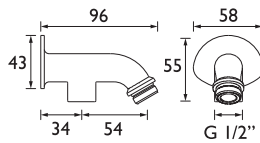

87mm Exposed Shower Arm for Rigid Riser

- 87mm projection
- Backplate for wall fixing
- 15mm inlet connection

CODE	TYPE	PRICE
9042-C	Exposed Shower Arm	POA