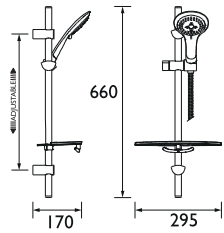

Single Function Extended Slide Bar Shower Kit

- Extended 910mm slide rail
- Extended 1.75m hose
- Soap tray with integral closed loop hose retainer
- Adjustable fixing bracket on riser rail