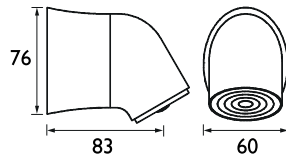

**Vandal Resistant Adjustable Exposed Shower Head**

- Curved design with tamper proof fixings and anti-rotation system
- Interchangeable spray rings and adjustable spray angle 25°-35°
- Top or bottom inlet