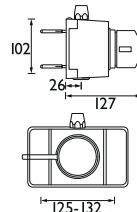

#### OPAC Thermostatic Exposed Shower Valve with Chrome Lever and Shroud

- Single sequential control for both temperature and flow
- ABS protective shroud ensures safe surface temperature
- Adjustable inlet elbows allow centres between 125mm - 132mm