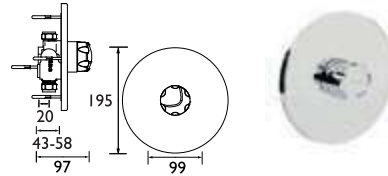

THERMOSTATIC MINI VALVE

Contract

OPAC Thermostatic Concealed Mini Valve with Chrome Handwheel

- Single sequential control for both temperature and flow
- Concealed shower with easy-access cover plate for servicing
- Integral isolator and easy clean filters
- TMV2 Rated Between 1 bar minimum and 5 Bar Maximum Dynamic Pressure

CODE	TYPE	Min. Press.	PRICE
MINI2 TS1203 CH C	Concealed Mini Valve	0.2 bar	POA

OPAC Thermostatic Exposed Mini Valve with Chrome Lever

- Single sequential control for both temperature and flow
- Adjustable inlet centres mean you can use existing pipework with centres between 110mm - 155mm
- High performance even at 0.5 bar inlet pressure
- TMV2 Rated Between 1 bar minimum and 5 Bar Maximum Dynamic Pressure