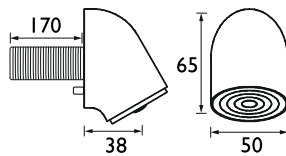

CODE	TYPE	PRICE
VR3000FF	Shower Head	POA

**Vandal Resistant Adjustable Fast Fit Duct Shower Head**

- Robust construction for duct mounting in high risk areas
- Inlet tail can be cut to suit different cavity depths through wall thickness from 1 - 125mm
- Interchangeable spray rings and adjustable spray angle 25°-35°