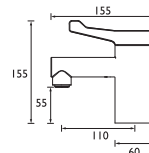

CODE	TYPE	Min. Press.	PRICE
SOLO2-T3SL	Basin Mixer	0.2 bar	POA

TMV3 Mono Basin Mixer with Long Lever Handle (no waste)

- Complies with HTM04-01
- Above basin access to serviceable parts, limiting down time
- Supplied with copper tails