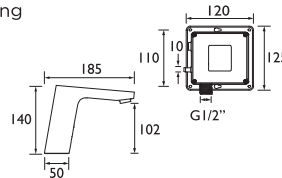

Infrared Automatic Basin Spout

- Non-touch control, using Infrared sensing technology, supports infection control measures
- Mains or battery powered
- IRBS2-CP not suitable for fitting to metallic sinks or troughs

CODE	TYPE	Min. Press.	PRICE
IRBS2-CP	Basin Spout	1.0 bar	POA

Infrared Automatic Swan Basin Spout

- Non-touch control, using Infrared sensing technology, supports infection control measures
- Mains or battery powered