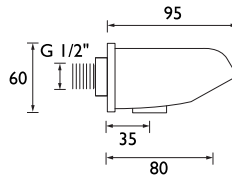

ACCESSORIES

Contract

Vandal Resistant Shower Head

- Suitable for exposed or concealed pipework
- Concealed fixings and security screw heads for tamper resistance
- Supplied with optional spray rings

CODE	TYPE	PRICE
VR1000	Shower Head	POA

Swivel Shower Head with Vandal Resistant Screw Fixing

- Tamper resistant screw fixing and spray plate
- Swivel ball joint for angle adjustment
- Choice of spray rings to suit varying water pressures