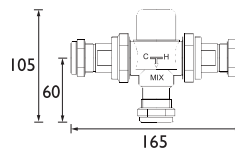

22mm TMV3 Thermostatic Mixing Valve

- High and low pressure bath fill applications
- Automatic shutoff in the event of hot or cold water supply failure
- Check valves and serviceable filters as standard