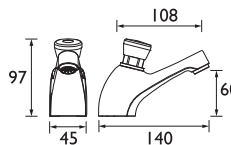

Value Non Concussive Basin Taps

- Timed shut off to meet BS EN 816
- Soft touch easy to use mechanism

CODE	TYPE	Min. Press.	PRICE
VA NC 1/2 C	Timed Flow Taps	0.2 bar	POA