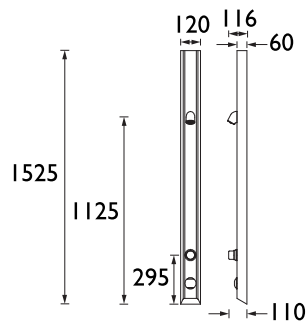

SHOWER PANELS AND TIME FLOW SHOWERS

Contract

Fixed Temperature Timed Flow Shower Panel with VR Headset

- Integral thermostatic valve reduces deadleg and risk of legionella
- Water economy push button operation with timed flow
- Anti-Microbial coating to assist infection control

CODE	TYPE	Min. Press.	PRICE
TFP3003	Shower Panel with VR Head	0.5 bar	POA

Timed Flow Temperature Adjustable Manual Shower Valve with VR Shower Head

- Push button timed flow giving 30 secs (+/-5)
- Temperature control push button mechanism