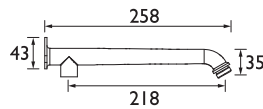

250mm Exposed Shower Arm for Rigid Riser

- 250mm projection
- Backplate for wall fixing
- 15mm inlet connection

CODE	TYPE	PRICE
SA260-C	Exposed Shower Arm	POA