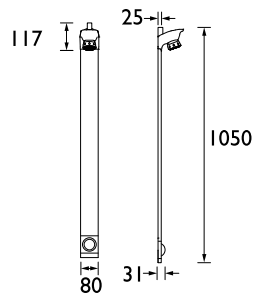

SHOWER PANELS AND TIME FLOW SHOWERS

Contract

Push Button Timed Flow Shower Panel

- Water saving push button operation with timed flow
- Vandal resistant shower head with adjustable spray angle
- Easy installation

CODE	TYPE	Min. Press.	PRICE
TFP4001	Push Button Timed Flow Shower Panel	1,0 bar	POA

Timed Flow Shower Panel with VR Head

- Integral thermostatic valve reduces deadleg and risk of legionella
- Vandal resistant showerhead with adjustable spray trajectory
- Anti-Microbial coating to assist infection control