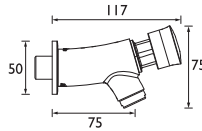

ELECTRONIC CONTROLS

Contract

Single Soft Touch Timed Flow Bib Tap (with flow regulator)

- Timed shut off to meet BS EN 816
- Soft touch easy to use mechanism
- Supplied with 5L/min flow regulator

CODE	TYPE	Min. Press.	PRICE
Z2 BIB C	Timed Flow Tap	0.5 bar	POA

Infrared Automatic Swan Basin Spout

- Non-touch control, using Infrared sensing technology, supports infection control measures
- Mains or battery powered
- Automatic switch off supports water saving