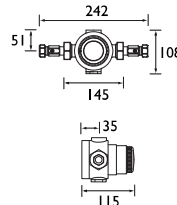

CODE	TYPE	Min. Press.	PRICE
TS4753ECP	22mm Mixing Valve	0.1 bar	POA

15mm Thermostatic Exposed Mixing Valve no shutoff

- Ideal for either single point or limited group applications
- Single adjustable temperature control for user comfort
- Requires separate flow control