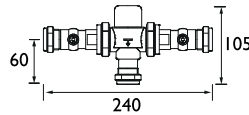

THERMOSTATIC MIXING VALVE

Contract

22mm TMV3 Thermostatic Mixing Valve with Isolation

- Isolation at mixing point facilitates easy servicing
- High and low pressure bath fill applications
- Automatic shutoff in the event of hot or cold water supply failure

CODE	TYPE	Min. Press.	PRICE
MT753CP-ISO	22mm Mixing Valve Isol	0.1 bar	POA

28mm Thermostatic Mixing Valve

- Ideal for group applications at pressures as low as 0.1 bar
- Temperature control can be locked in position or allow adjustment
- Automatic shutoff in the event of hot or cold water supply failure