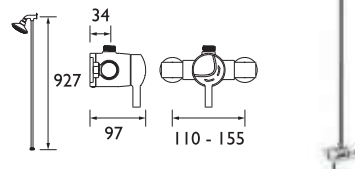

CODE	TYPE	Min. Press.	PRICE
MINI2 TS1203 RR C	Exposed Mini Valve	0.1 bar	POA