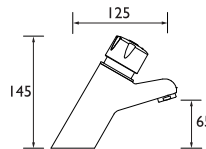

CODE	TYPE	Min. Press.	PRICE
Z TC 1/2 C	Basin Mixer	1.0 bar	POA

Single Toggle Lever Basin Tap (with flow regulator)

- Approx. 15 second shut off
- Supplied with both hot and cold indices
- Supplied with 6L/min flow regulator fitted