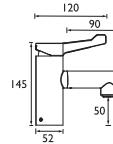

Non-Thermostatic Healthcare Tap Short Lever Handle

- Pressure balancing basin mixer tap with short lever handle
- Removable spout to aid infection control regimes
- Smooth machined internal waterways to help limit the build-up of bacteria within the tap body