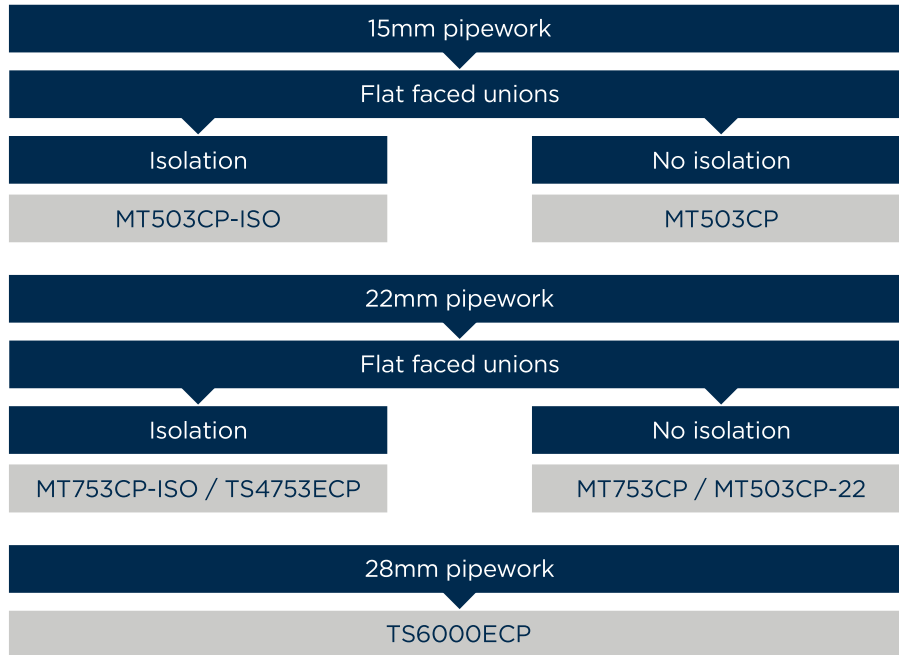

Choosing your Thermostatic Mixing Valve

Our range of thermostatic mixing valves includes a choice of options to meet the needs of your project.

Pipe valve size	Pressure (bar)								Valve type
	0.1	0.2	0.5	1	2	3	4	5	
Flow rate litres / min									
15mm	5	8.5	15	21.5	31				MT503
22mm	10	17	28	42	59	73	85	95	MT753
22mm	13	19	33	47	66	81	94	105	TS4753ECP
28mm	23	36	62	88	125	150	176	195	TS6000ECP

Choosing the right size mixing valve for your plumbing system requirements in three simple steps:

Step One

Calculate the pressure drop dependent on the flow rate through the fitting (e.g. with 7 litres per minute flow regulators)
e.g. 7 litres per minute through a VR3000 showerhead
= Pressure drop of... **A**
7 litres per minute through a MEFC timed flow control
= Pressure drop of... **B**

Step Two

Multiply the number of outlets by the required flow rate through each showerhead
e.g. 7 litres per showerhead x 6 outlets = 42 litres per minute
Refer to the table (below left). Locate the nearest flow rate value ensuring it is $\geq$ than required. This gives the total pressure drop. **C**

Step Three

Add together **A + B + C** **D**

CUSTOMER SERVICE: 0330 026 6273 FREEFAX ORDERS: 0330 107 0069

187