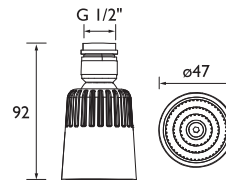

CODE	TYPE	PRICE
980505CPVR	Swivel Shower Head	POA