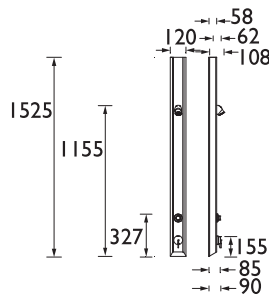

CODE	TYPE	Min. Press.	PRICE
TFP3001	Timed Flow Shower Panel with VR Head	0,5 bar	POA