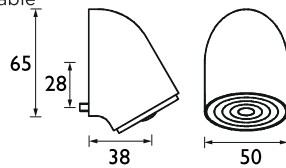

Vandal Resistant Adjustable Fast Fit Shower Head

- Robust construction for use with concealed pipework in high risk areas
- Anti-grip curved design with tamperproof fixings and anti-rotation system
- Interchangeable spray rings and adjustable spray angle 25°-35°