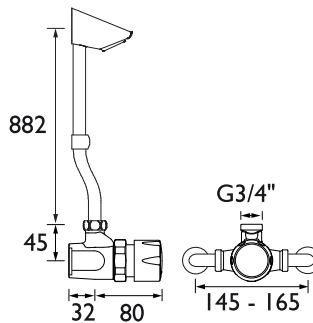

CODE	TYPE	Min. Press.	PRICE
TFS 1 C	Manual Shower Valve	1.0 bar	POA

CUSTOMER SERVICE: 0330 026 6273 FREEFAX ORDERS: 0330 107 0069

195

CONTRACT