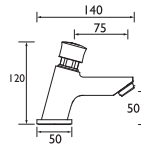

CODE	TYPE	Min. Press.	PRICE
Z2 LUX 1/2 C	Timed Flow Tap	0.5 bar	POA

Single Pillar Basin Soft Touch Timed Flow Tap (with flow regulator)

- Timed shut off to meet BS EN 816
- Soft touch easy to use mechanism
- Supplied with 5L/min flow regulator