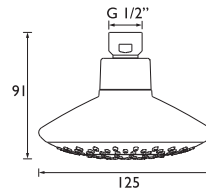

CODE	TYPE	PRICE
760955CP	Swivel Shower Head	POA