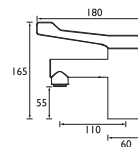

CODE	TYPE	Min. Press.	PRICE
SOLO2-T3LL	Basin Mixer	0.2 bar	POA