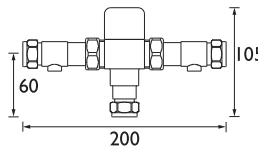

CODE	TYPE	Min. Press.	PRICE
MT503CP-ISO	15mm Mixing Valve Isol	0.1 bar	POA

15mm Thermostatic Mixing Valve with Isolation Elbows

- Elbows allow the valve to be concealed behind a pedestal
- Isolation at mixing point facilitates easy servicing
- Automatic shutoff in the event of hot or cold water supply failure