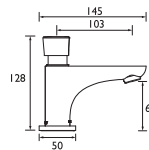

CODE	TYPE	Min. Press.	PRICE
Z2 DUS 1/2 C	Timed Flow Tap	0.5 bar	POA

Single Basin Soft Touch Timed Flow Tap (with flow regulator)

- Timed shut off to meet BS EN 816
- Soft touch easy to use mechanism
- Supplied with 5L/min flow regulator