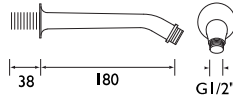

180mm Concealed Shower Arm

- 180mm projection for use with concealed pipework
- 1/2" BSP inlet and outlet connections

CODE	TYPE	PRICE
SA180CP	Shower Arm	POA