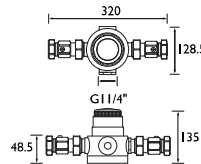

CODE	TYPE	Min. Press.	PRICE
TS6000ECP	28mm Mixing Valve	0.1 bar	POA

22mm Thermostatic Mixing Valve

- Ideal for group applications at pressures as low as 0.1 bar
- Temperature control can be locked in position or allow adjustment
- Automatic shutoff in the event of hot or cold water supply failure