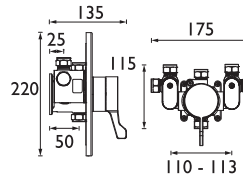

CODE	TYPE	Min. Press.	PRICE
OP TS3650 CL C	Concealed Shower Valve	0.2 bar	POA

OPAC Thermostatic Exposed Shower Valve with Chrome Lever and Shroud

- Single sequential control for both temperature and flow
- ABS protective shroud ensures safe surface temperature
- Adjustable inlet elbows allow centres between 125mm - 132mm