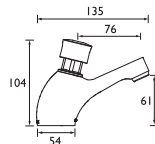

CODE	TYPE	Min. Press.	PRICE
Z2 1/2 C	Timed Flow Tap	0.5 bar	POA