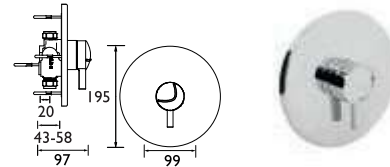

CODE	TYPE	Min. Press.	PRICE
MINI2 TS1203 CL C	Concealed Mini Valve	0.2 bar	POA

OPAC Thermostatic Exposed Mini Valve with Rigid Riser

- Single sequential control for both temperature and flow
- Supplied with rigid riser and fixed head
- Adjustable inlet centres mean you can use existing pipework with centres between 110mm - 155mm
- TMV2 Rated Between 1 bar minimum and 5 Bar Maximum Dynamic Pressure