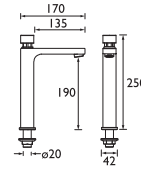

TAPS Contract

Single Tall Soft Touch Timed Flow Tap (with flow regulator)

- Timed shut off to meet BS EN 816
- Soft touch easy to use mechanism
- Supplied with 5L/min flow regulator

CODE	TYPE	Min. Press.	PRICE
Z2 TBV 1/2 C	Timed Flow Tap	0.2 bar	POA

Single Luxury Soft Touch Timed Flow Tap (with flow regulator)

- Timed shut off to meet BS EN 816
- Soft touch easy to use mechanism
- Supplied with 5L/min flow regulator