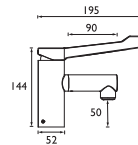

Non-Thermostatic Healthcare Tap with Long Lever Handle

- Pressure balancing basin mixer tap with long lever handle
- Removable spout to aid infection control regimes
- Smooth machined internal waterways to help limit the build-up of bacteria within the tap body

CODE	TYPE	Min. Press.	PRICE
SOLO-NM LL	Basin Mixer	0.5 bar	POA

Non-Thermostatic Tall Pillar Healthcare Tap with Long Lever Handle

- Pressure balancing tall basin mixer tap with long lever handle
- Removable spout to aid infection control regimes
- Smooth machined internal waterways to help limit the build-up of bacteria within the tap body