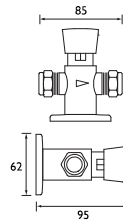

CODE	TYPE	Min. Press.	PRICE
TUF100ECP	Timed Flow Control Shower	0.2 bar	POA

Concealed Timed Flow Control for Water Economy

- 25 second time delay (+5/-10 secs)
- Minimum working pressure 0.2 bar
- 15mm inlet and outlet connections