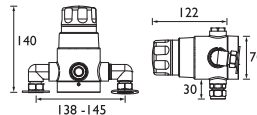

CODE	TYPE	Min. Press.	PRICE
TS1503ECP-2000-MK	15mm Mixing Valve	0.1 bar	POA

ALL DIMENSIONS SHOWN IN MM. RETAIL PRICES INC. VAT

189