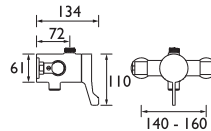

THERMOSTATIC SHOWERS

Contract

OPAC Thermostatic Exposed Shower Valve with Chrome Lever

- Single sequential control for both temperature and flow
- High performance at low pressures
- Adjustable inlet elbows allow centres between 140mm - 160mm
- Integral Thermal Flushing for Infection Control
- Easy Isolation and Filter Removal