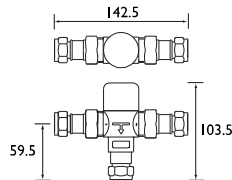

THERMOSTATIC MIXING VALVE

Contract

15mm Thermostatic Mixing Valve

- Automatic shutoff in the event of hot or cold water supply failure
- Check valves and serviceable filters as standard
- Operates at a maximum pressure differential of 10:1

CODE	TYPE	Min. Press.	PRICE
MT503CP	15mm Mixing Valve	0.1 bar	POA

15mm Thermostatic Mixing Valve with Isolation

- Isolation at mixing point facilitates easy servicing
- Automatic shutoff in the event of hot or cold water supply failure
- Check valves and serviceable filters as standard