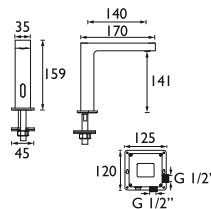

CODE	TYPE	Min. Press.	PRICE
IRBS3-CP	Basin Spout	1.0 bar	POA