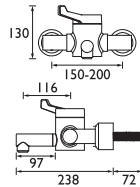

CODE	TYPE	Min. Press.	PRICE
H64WMT2	Basin Mixer	0.2 bar	POA

Timed Flow Temperature Control Basin Mixer

- Timed shut off to meet BS EN 816
- Max temperature limiter (adjustable) for user safety
- Vandal resistant 'release to activate' mechanism