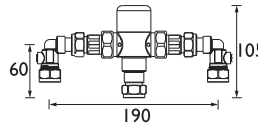

THERMOSTATIC MIXING VALVE

Contract

15mm Thermostatic Mixing Valve

- Automatic shutoff in the event of hot or cold water supply failure
- Check valves and serviceable filters as standard
- Operates at a maximum pressure differential of 10:1

CODE	TYPE	Min. Press.	PRICE
MT503CP	15mm Mixing Valve	0.1 bar	POA

15mm Thermostatic Mixing Valve with Isolation

- Isolation at mixing point facilitates easy servicing
- Automatic shutoff in the event of hot or cold water supply failure
- Check valves and serviceable filters as standard

CODE	TYPE	Min. Press.	PRICE
MT503CP-ISO	15mm Mixing Valve Isol	0.1 bar	POA

15mm Thermostatic Mixing Valve with Isolation Elbows

- Elbows allow the valve to be concealed behind a pedestal
- Isolation at mixing point facilitates easy servicing
- Automatic shutoff in the event of hot or cold water supply failure

CODE	TYPE	Min. Press.	PRICE
MT503CP-ISOELB	15mm Mixing Valve Isol	0.1 bar	POA

22mm TMV3 Thermostatic Mixing Valve

- High and low pressure bath fill applications
- Automatic shutoff in the event of hot or cold water supply failure
- Check valves and serviceable filters as standard

CODE	TYPE	Min. Press.	PRICE
MT753CP	22mm Mixing Valve	0.1 bar	POA