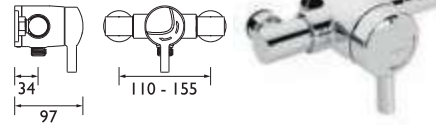

CODE	TYPE	Min. Press.	PRICE
MINI2 TS1203 EL C	Exposed Mini Valve	0.1 bar	POA

OPAC Thermostatic Concealed Mini Valve with Chrome Lever

- Single sequential control for both temperature and flow
- Concealed shower with easy-access cover plate for servicing
- Integral isolator and easy clean filters
- TMV2 Rated Between 1 bar minimum and 5 Bar Maximum Dynamic Pressure