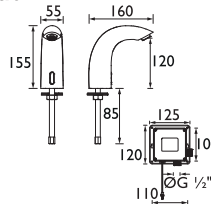

ELECTRONIC CONTROLS

Contract

Single Soft Touch Timed Flow Bib Tap (with flow regulator)

- Timed shut off to meet BS EN 816
- Soft touch easy to use mechanism
- Supplied with 5L/min flow regulator

CODE	TYPE	Min. Press.	PRICE
Z2 BIB C	Timed Flow Tap	0.5 bar	POA

Infrared Automatic Swan Basin Spout

- Non-touch control, using Infrared sensing technology, supports infection control measures
- Mains or battery powered
- Automatic switch off supports water saving

CODE	TYPE	Min. Press.	PRICE
IRBS1-CP	Basin Spout	1.0 bar	POA

Infrared Automatic Basin Spout

- Non-touch control, using Infrared sensing technology, supports infection control measures
- Mains or battery powered
- IRBS2-CP not suitable for fitting to metallic sinks or troughs

CODE	TYPE	Min. Press.	PRICE
IRBS2-CP	Basin Spout	1.0 bar	POA

Infrared Automatic Swan Basin Spout

- Non-touch control, using Infrared sensing technology, supports infection control measures
- Mains or battery powered

CODE	TYPE	Min. Press.	PRICE
IRBS3-CP	Basin Spout	1.0 bar	POA