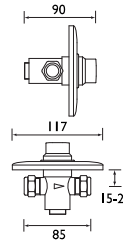

CODE	TYPE	Min. Press.	PRICE
TUF100CCP	Timed Flow Control Shower	0.2 bar	POA