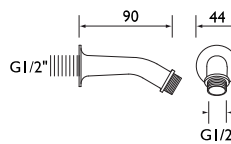

90mm Concealed Shower Arm

- 90mm projection for use with concealed pipework
- 1/2" BSP inlet and outlet connections

CODE	TYPE	PRICE
SA90CP	Shower Arm	POA