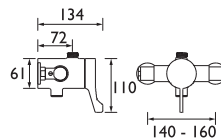

OPAC Thermostatic Top Outlet Shower Valve with Chrome Lever

- Single sequential control for both temperature and flow
- High performance at low pressures
- Adjustable inlet elbows allow centres between 140mm - 160mm
- Integral Thermal Flushing for Infection Control
- Easy Isolation and Filter Removal

CODE	TYPE	Min. Press.	PRICE
OP TS3650TO EL C	Top Outlet Shower Valve	0.2 bar	POA

OPAC Thermostatic Concealed Shower Valve with Chrome Lever

- Single sequential control for both temperature and flow
- High performance at low pressures
- Integral Thermal Flushing for Infection Control
- Easy Isolation and Filter Removal