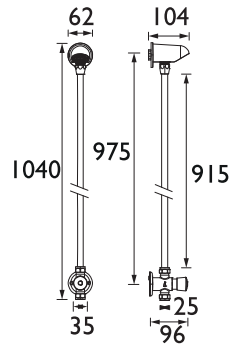

TIMED FLOW SHOWERS

Contract

Exposed Timed Flow Control Shower with Fixed Head

- Supplied pre-plumbed and ready for connection to a pre-blended supply
- Water economy push button operation with 25 second constant flow (+5/-10 secs)
- Vandal resistant showerhead with adjustable spray trajectory and a choice of spray rings

CODE	TYPE	Min. Press.	PRICE
MEFC-PAK	Timed Flow Control Shower	0.1 bar	POA

Exposed Timed Flow Control for Water Economy

- 25 second time delay (+5/-10 secs)
- Minimum working pressure 0.2 bar
- 15mm inlet and outlet connections