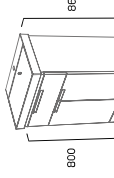

600 Freestanding Wash Unit

Slab Fascias

Gloss White	PLT6010W
Gloss Light Grey	PLT6010LG
Midnight Grey	PLT6010MT
Matt Willow	PLT6010WL
Swiss Oak	PLT6010SO