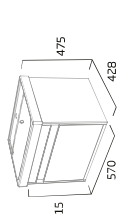

Back to Wall WC Unit

Gloss White	AM5623.W
Gloss Light Grey	AM5623.LG
Matt Nordic Green	AM5623.NG
Matt Anthracite	AM5623.MG