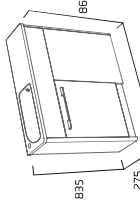

1000 Freestanding Wash / WC Unit & Isocast Basin - Left