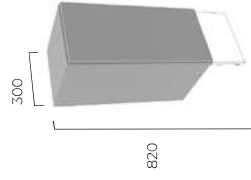

Floor Cupboards

300 - 1 Door Floor Cupboard with Fascia Door Pack & Carcass

- Soft close hinges
- One adjustable shelf
- Reversible door except Hide
- 50mm pipe void

* These products have plain fronted fascia packs

Don't forget to order your handles see pages 106-107

Standard depth 353mm
Slim depth 218mm

Unit Finish	Standard Depth	Slim Depth
Muse		
White	F3033MUW	F3032MUW
Stone Grey	F3033MUST	F3032MUST
Midnight Grey	F3033MUMT	F3032MUMT
Fossil	F3033MU.FL	F3032MU.FL
Dark Blue	F3033MUKB	F3032MUKB
Nordic Green	F3033MUNG	F3032MUNG
Stow		
Stone Grey	F3033SW.ST	F3032SW.ST
Natural White	F3033SW.NW	F3032SW.NW
Midnight Grey	F3033SW.MT	F3032SW.MT
Fossil	F3033SW.FL	F3032SW.FL
Nordic Green	F3033SW.NG	F3032SW.NG

Hide	LH Door	RH Door	LH Door	RH Door
White	F3033HDLW	F3033HDRW	F3032HDLW	F3032HDRW
Midnight Grey	F3033HDL.MT	F3033HDR.MT	F3032HDL.MT	F3032HDR.MT
Nordic Green	F3033HDL.NG	F3033HDR.NG	F3032HDL.NG	F3032HDR.NG

RRP inc VAT

£284.00 each

RRP inc VAT

£272.00 each

5 Year Guarantee