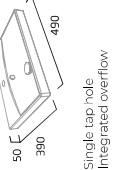

Type 500 Basin

- Single tap hole
- Integrated overflow

Ceramic	TY5080