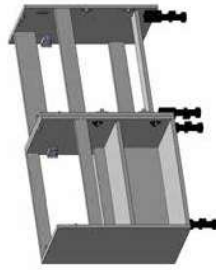

Fitted Furniture Step By Step

With our versatile fitted furniture and huge choice of additional bathroom products, it is easy to create your unique bathroom. One which will fit not only your personal style, but also the space and more practical needs that you have. Follow these easy 9 steps to help create your perfect bathroom.

Step 01

Carcass

Select your carcass. Carcasses are the building blocks of fitted furniture. Almost every run will start with a semi-countertop (SCT) basin unit, and a back-to-wall unit (BTW) which houses the cistern.