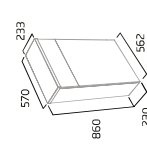

Back to Wall WC Unit