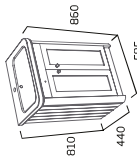

600 Freestanding Wash Unit

- Double doors
- Soft close doors
- Internal shelf
- Supplied with chrome knobs
- Units have pilot holes and are supplied with standard chrome knobs (s). See page 47 for additional handle options