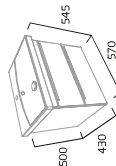

600 Wall Mounted 2 Drawer Wash Unit