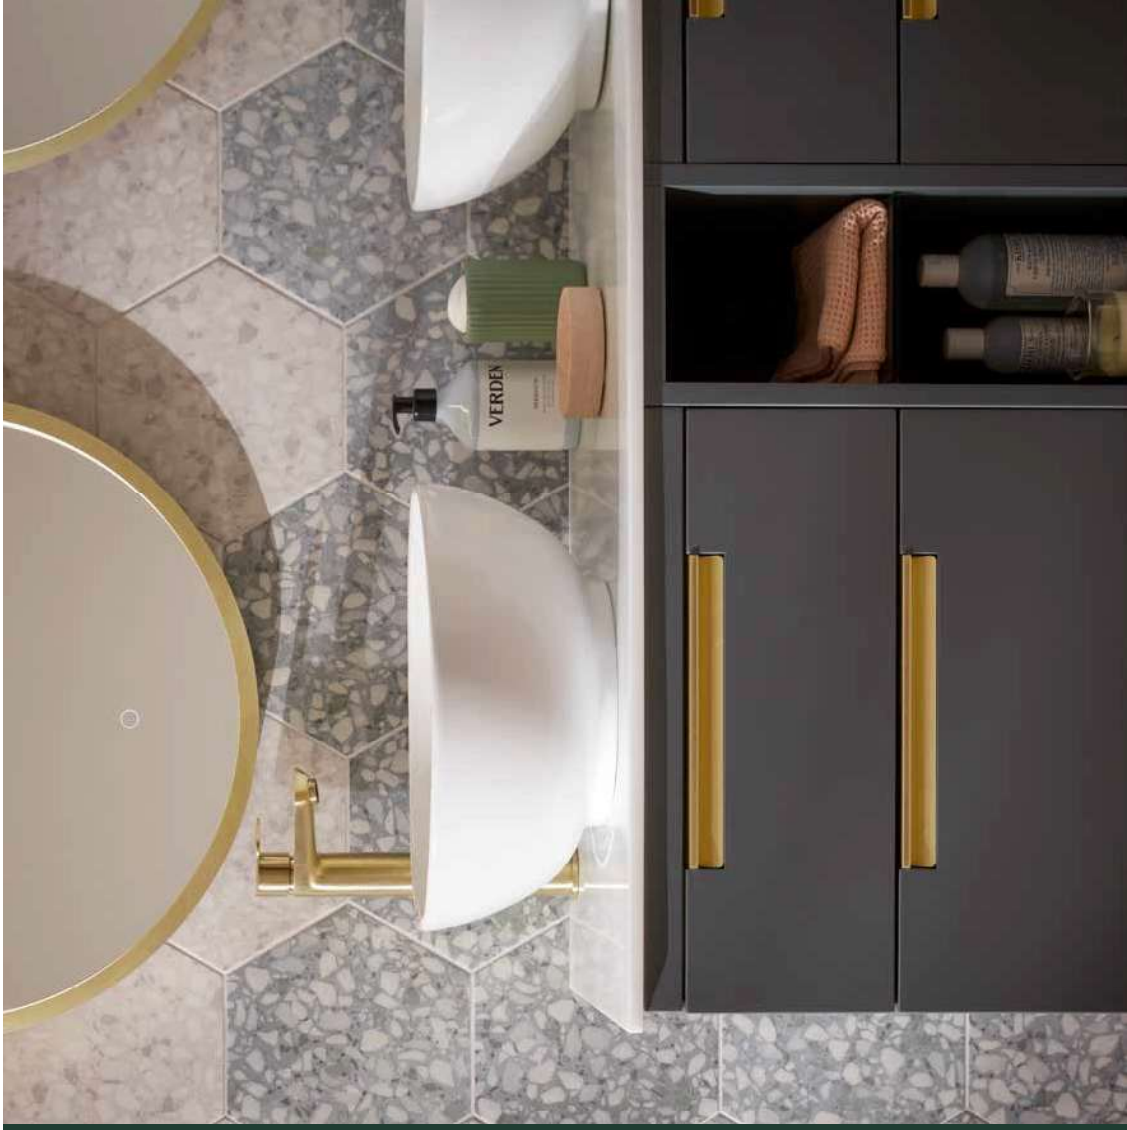

Furniture

made for living