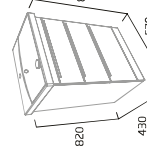

600 Freestanding 3 Door Wash Unit