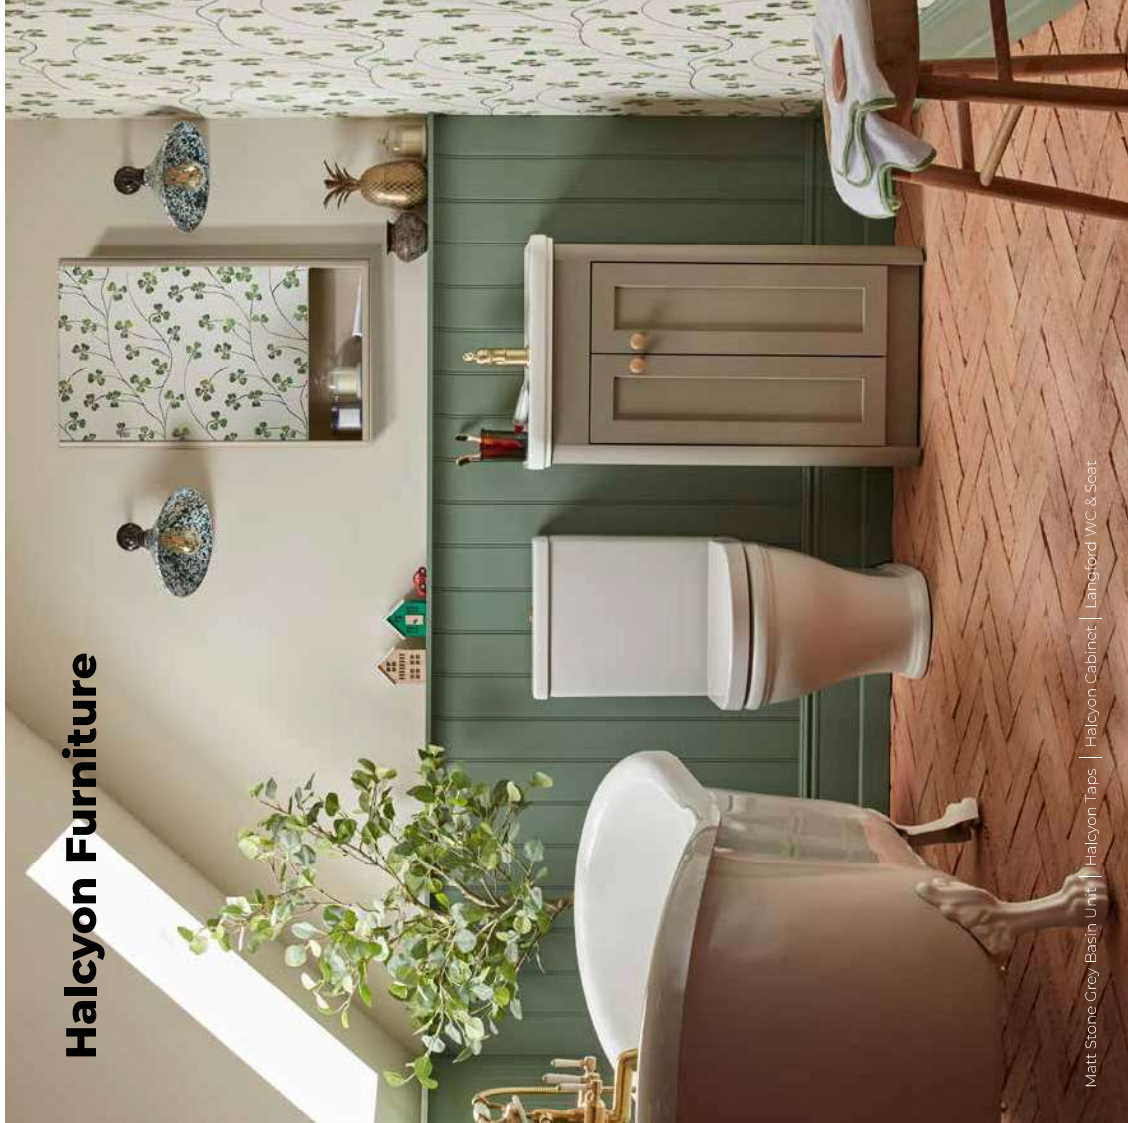

Halcyon Furniture

Matt Stone Cury Basin Unit | Halcyon Taps | Halcyon Cabinet | Langford WC & Seat