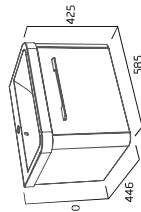

600 Freestanding Wash Unit

Contour Product Details

Furniture Units

600 Wall Mounted Wash Unit with Drawer