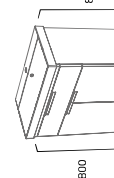

800 Freestanding Wash Unit

Slab Fascias

Gloss White	PLT8010W
Gloss Light Grey	PLT8010LG
Matt Midnight Grey	PLT8010MT
Matt Willow	PLT8010WL
Swiss Oak	PLT8010SO