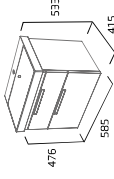

600 Wall Mounted Wash Unit

- Soft close drawers
- See page 23 for handle choices

Slab Fascias

Gloss White	PLT6012W
Gloss Light Grey	PLT6012LG
Matt Midnight Grey	PLT6012MT
Matt Willow	PLT6012WL
Swiss Oak	PLT6012SO

Fluted Fascias

Matt White	PLT6012FLMW
Matt Light Grey	PLT6012FLMG
Matt Midnight Grey	PLT6012FLMT
Matt Willow	PLT6012FLWL
Swiss Oak	PLT6012FLSO