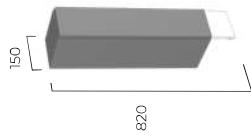

DC6001
200(W x 100(H) x 65(D)mm

RRP inc VAT £161.00

5 Year Guarantee

5 Year Guarantee

Floor Cupboards

150 - 1 Door Floor Cupboard with Fascia Door Pack & Carcass

- Soft close hinges
- One adjustable shelf
- Reversible door except Hide
- 50mm pipe void