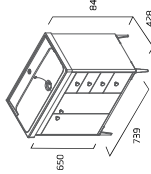

800 Freestanding Wash Unit & Basin

- Soft close drawers & doors
- Internal shelf
- 4x internal storage containers
- See page 15 & 17 for bespoke leg & handle choices

Matt White	PAR800D/MW
Matt Powder Blue	PAR800D/PB
Matt Aloe Green	PAR800D/AL
Matt Black	PAR800D/BK