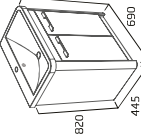

700 Freestanding Wash Unit