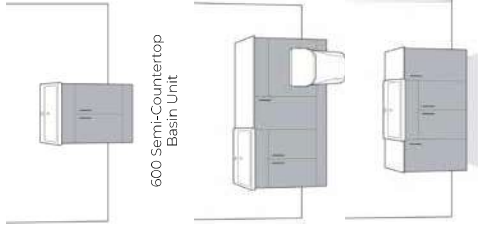

600 Semi-Countertop
Basin Unit

Consider Your Configurations

Club In-Line is designed to be flexible and work with you. Opposite are some typically popular layout examples, to give you an idea of how In-Line could be used in your space. Club In-Line basins can't be used with filler or end panels.

600 Club In-Line Isocast Basin	
Standard Depth	£289.00
CL60537	
Slim Depth	£260.00
CL60522