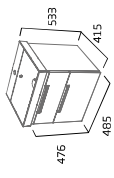

Platform Product Details

Furniture Units

500 Wall Mounted Wash Unit

- Soft close drawers
- See page 23 for handle choices

Slab Fascias

Gloss White	PLT5012W
Gloss Light Grey	PLT5012LG
Matt Midnight Grey	PLT5012MT
Matt Willow	PLT5012WL
Swiss Oak	PLT5012SO

Fluted Fascias

Matt White	PLT5012FLMW
Matt Light Grey	PLT5012FLMG
Matt Midnight Grey	PLT5012FLMT
Matt Willow	PLT5012FLWL
Swiss Oak	PLT5012FLSO