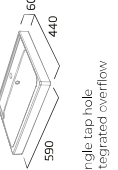

Status 600 Basin

- Single tap hole
- Integrated overflow

Ceramic	DC12061