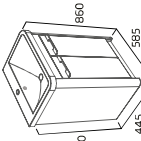

600 Freestanding Wash Unit