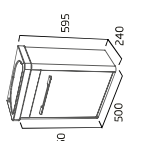

500 Cloakroom Wall Mounted Wash Unit