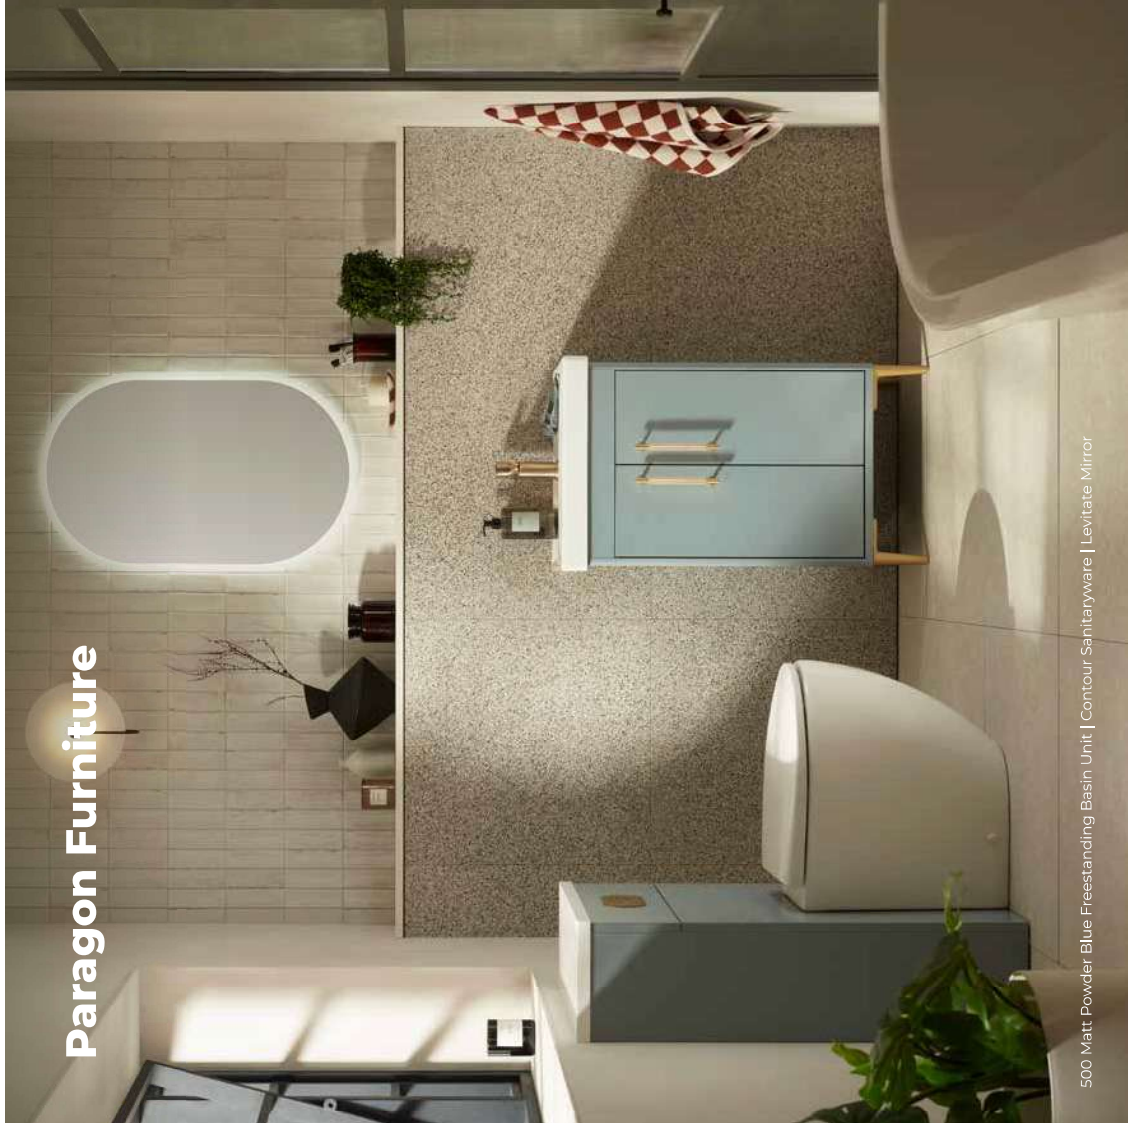

Paragon Furniture

500 Matt Powder Blue Freestanding Basin Unit | Contour Sanitaryware | Levitate Mirror