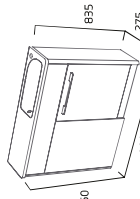

Contour Product Details

Furniture Units

- Soft close drawer

Gloss White	CN6012.W
Gloss Anthracite	CN6012.G
Gloss Light Grey	CN6012.LG
Matt Stone Grey	CN6012.ST
Matt Dark Blue	CN6012.KB
Matt Nordic Green	CN6012.NG

- Soft close doors
- Internal shelf

Gloss White	CN6016.W
Gloss Anthracite	CN6016.G
Gloss Light Grey	CN6016.LG
Matt Stone Grey	CN6016.ST
Matt Dark Blue	CN6016.KB
Matt Nordic Green	CN6016.NG

- Soft close drawers

Gloss White	CN6016.W
Gloss Anthracite	CN6016.G
Gloss Light Grey	CN6016.LG
Matt Stone Grey	CN6016.ST
Matt Dark Blue	CN6016.KB
Matt Nordic Green	CN6016.NG

- Soft close doors
- Internal shelf

Gloss White	CN7010.W
Gloss Anthracite	CN7010.G
Gloss Light Grey	CN7010.LG
Matt Stone Grey	CN7010.ST
Matt Dark Blue	CN7010.KB
Matt Nordic Green	CN7010.NG

Furniture Units

Gloss White	CN5010.W
Gloss Anthracite	CN5010.G
Gloss Light Grey	CN5010.LG
Matt Stone Grey	CN5010.ST
Matt Dark Blue	CN5010.KB
Matt Nordic Green	CN5010.NG

- Soft close door
- Reversible door

Gloss White	CN5012.W
Gloss Anthracite	CN5012.G
Gloss Light Grey	CN5012.LG
Matt Stone Grey	CN5012.ST
Matt Dark Blue	CN5012.KB
Matt Nordic Green	CN5012.NG

Handles supplied with standard chrome cup handles. Upgrade options (below) can be purchased separately to customise your look. See pages 59 for pricing.

- Black
- CONHANSB

- Chrome
- CNH01C.160

- Black
- CONHANMB

- Chrome
- CNH01C.320

- soft close drawer

Gloss White	CN5412.W
Gloss Anthracite	CN5412.G
Gloss Light Grey	CN5412.LG
Matt Stone Grey	CN5412.ST
Matt Dark Blue	CN5412.KB
Matt Nordic Green	CN5412.NG

- Soft close door
- Internal shelf
- Chrome handle
- Suitable for all BTW, WC pans, Cisterns and Frames