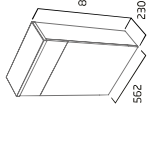

Back to Wall WC Unit

Gloss White	AM5623W	
Gloss Anthracite	AM5623G	
Matt Stone Grey	AM5623ST