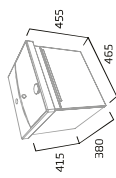

Type Product Details

Furniture Units

500 Wall Mounted Wash Unit