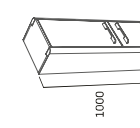

350 Wall Column