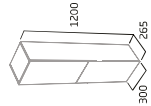

300 Wall Column

- Soft close doors
- 3x internal shelf (non adjustable)
- Reversible doors
- No handle required

Matt White	AM304D/MW
Matt Powder Blue	AM304D/PB
Matt Aloe	AM304D/AL
Matt Black	AM304D/BK