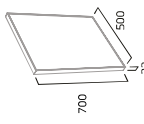

Mirrors

500 Framed Mirror

- Colour matched to furniture

Gloss White	AM5050.W
Gloss Light Grey	AM5050.LG
Matt Nordic Green	AM5050.NG