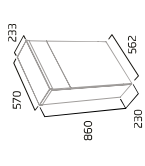

Furniture Units

Back to Wall WC Unit

- Removable top and main fascia panels for easy access to cistern
- Reversible doors
- Gloss White 25mmthick worktop back to wall pan and cistern options
- See sanitaryware section for options

Gloss White

AM5623.W

Gloss Light Grey

AM5623.LG

Matt Willow

AM5623.WL

Swiss Oak

AM5623.SO