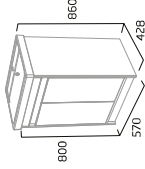

600 Freestanding Wash Unit

- Soft close doors
- Internal shelf
- See page 35 for bespoke handle choices

Gloss White	STAG6010.W
Gloss Light Grey	STAG6010.LG
Matt Nordic Green	STAG6010.NG
Matt Anthracite	STAG6010.MG