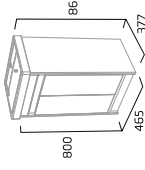

500 Freestanding Wash Unit

- Soft close doors
- Internal shelf
- See page 35 for bespoke handle choices

Gloss White	STAS5010.W
Gloss Light Grey	STAS5010.LG
Matt Nordic Green	STAS5010.NG
Matt Anthracite	STAS5010.MG