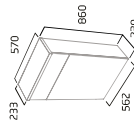

Furniture Units

Back to Wall WC Unit

- Removable top and main fascia panels for easy access to cistern
- Gloss white 25mm thick worktop
- See sanitaryware section for back to wall pan and cistern options

Matt White	AM5623/MW
Matt Powder Blue	AM5623/PB
Matt Aloe Green	AM5623/AL
Matt Black	AM5623/BK