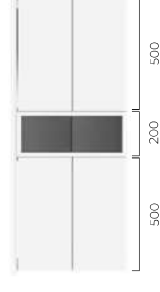

800 Unit Configuration

1000 Unit Configurations

1000 Unit Configurations

1200 Unit Configurations

1200 Unit Configurations

Platform Handle Options

With four different finishes

- Chrome
- Black
- Brushed Brass
- Gunmetal