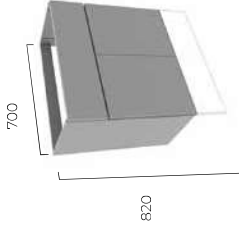

Semi-Countertop Units

700 Semi-Countertop Basin Unit with Fascia Door Pack & Carcass

- Soft close hinges
- One adjustable shelf
- Removable back panel for easy pipe access
- 50mm pipe void
- See our sanitaryware range for compatible basins pages 126-179

Don't forget to order your handles see pages 106-107

Standard depth 353mm
Slim depth 218mm

Unit Finish	Standard Depth	Slim Depth
Muse		
Gloss White	F7013MU.W	F7012MU.W
Matt Stone Grey	F7013MU.ST	F7012MU.ST
Matt Midnight Grey	F7013MU.MT	F7012MU.MT
Matt Fossil	F7013MU.FL	F7012MU.FL
Matt Dark Blue	F7013MU.KB	F7012MU.KB
Matt Nordic Green	F7013MU.NG	F7012MU.NG

Stow		
Matt Stone Grey	F7013SW.ST	F7012SW.ST
Matt Natural White	F7013SW.NW	F7012SW.NW
Matt Midnight Grey	F7013SW.MT	F7012SW.MT
Matt Fossil	F7013SW.FL	F7012SW.FL
Matt Nordic Green	F7013SW.NG	F7012SW.NG

Hide		
Gloss White	F7013HD.W	F7012HD.W
Matt Midnight Grey	F7013HD.MT	F7012HD.MT
Matt Nordic Green	F7013HD.NG	F7012HD.NG

RRP inc VAT **£447.00** each **£438.00** each