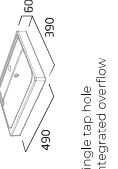

Basins

Status 500 Basin

- Single tap hole
- Integrated overflow

Ceramic	DC12060