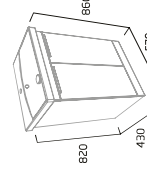

600 Freestanding 2 Door Wash Unit