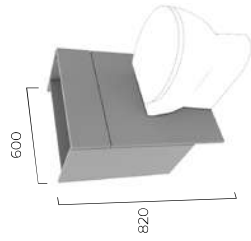

Back To Wall WC Units

600 Back To Wall Unit with Fascia Door Pack & Carcass

- Full height main panel
- Front access fascia
- See our sanitaryware range for compatible back to wall pan and cistern options pages 126-179

Standard depth 353mm
Slim depth 218mm

Unit Finish	Standard Depth	Slim Depth
Muse / Hide		
Gloss White	F6023MU.W	F6022MU.W
Matt Stone Grey	F6023MU.ST	F6022MU.ST
Matt Midnight Grey	F6023MU.MT	F6022MU.MT
Matt Fossil	F6023MU.FL	F6022MU.FL
Matt Dark Blue	F6023MU.KB	F6022MU.KB
Matt Nordic Green	F6023MU.NG	F6022MU.NG
Stow		
Matt Stone Grey	F6023SW.ST	F6022SW.ST
Matt Natural White	F6023SW.NW	F6022SW.NW
Matt Midnight Grey	F6023SW.MT	F6022SW.MT
Matt Fossil	F6023SW.FL	F6022SW.FL
Matt Nordic Green	F6023SW.NG	F6022SW.NG
RRP inc VAT	£375.00 each	£366.00 each