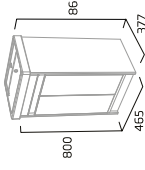

800 Freestanding Wash Unit

- Soft close doors
- Internal shelf
- See page 35 for bespoke handle choices

Gloss White	STAG8010.W
Gloss Light Grey	STAG8010.LG
Matt Nordic Green	STAG8010.NG
Matt Anthracite	STAG8010.MG