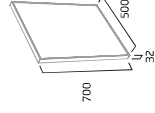

Ceramic	ALT4080	
---------	---------	--

Handle

Optional Handle

- Alternative handle option. Black or brushed brass top mounted handle

Black	ALTH01B.192	
Brushed Brass	ALTH01A.192	

Mirror

500 Framed Mirror

- Colour matched to furniture