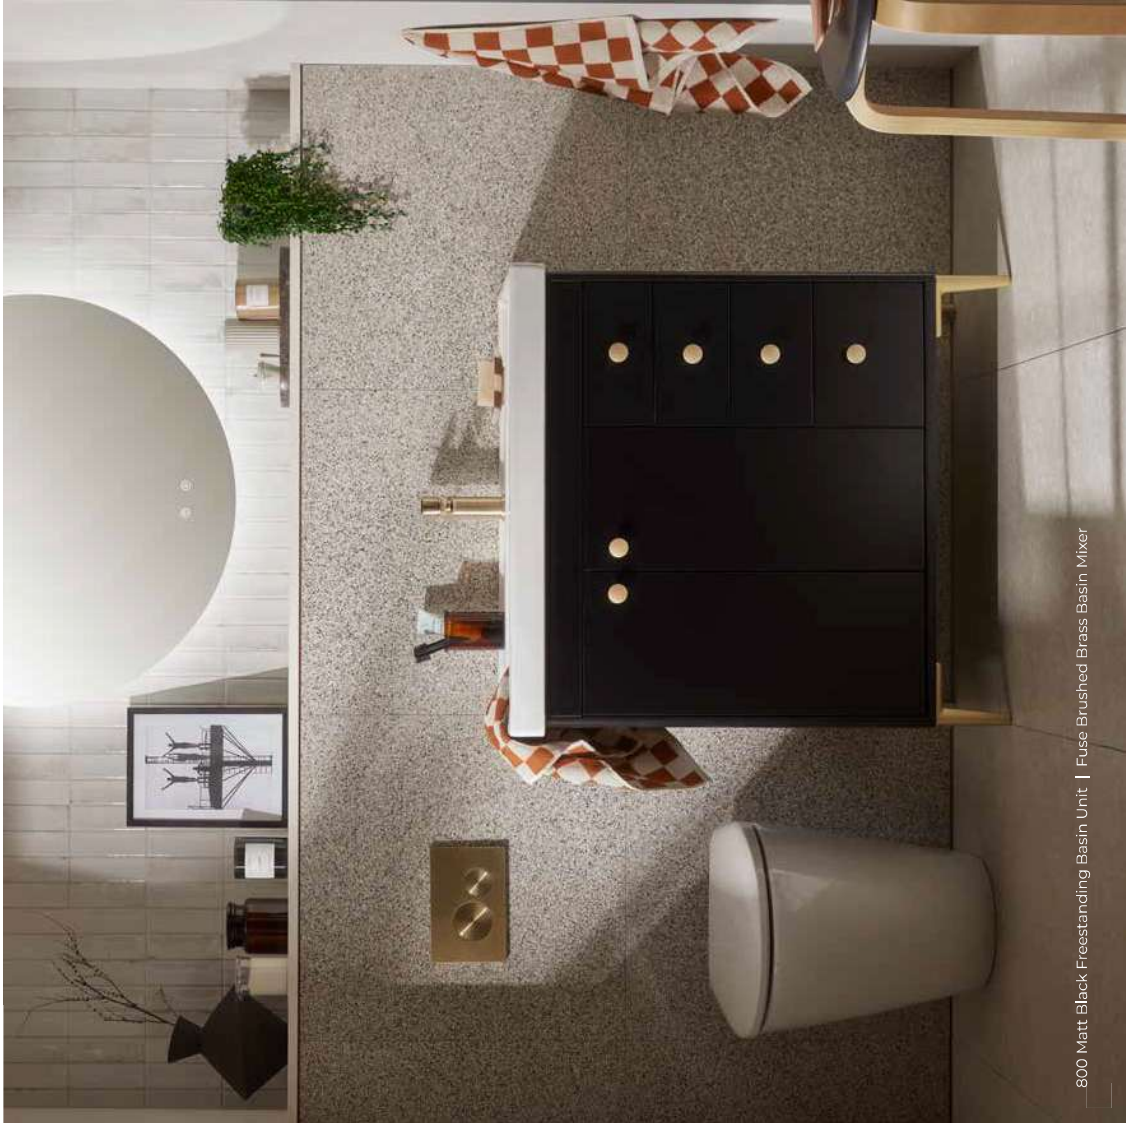

— 800 Matt Black Freestanding Basin Unit | Fuse Brushed Brass Basin Mixer

Paragon Furniture

Clean-lined and contemporary, yet full of character, our Paragon furniture collection combines smart design with practical features. With the option of both cupboard and drawer space, this Modernist vanity conceals a wealth of storage for your daily essentials. Available in three sizes and four subtle finishes, Paragon can be wall-mounted or freestanding for complete versatility.

5
Year
Guarantee