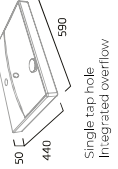

Type 600 Basin

- Single tap hole
- Integrated overflow

Ceramic	TY6080