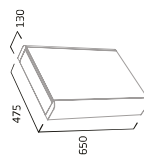

Mirror & Cabinets

475 Single Door Cabinet

- Soft close door
- Two internal shelves
- Left hand hinge

Gloss White	CNCAB475W
Gloss Anthracite	CNCAB475A
Gloss Light Grey	CNCAB475LG
Matt Stone Grey	CNCAB475SG
Matt Dark Blue	CNCAB475KB
Matt Nordic Green	CNCAB475NG