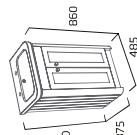

Halcyon Product Details

Furniture Units

500 Freestanding Wash Unit

- Double doors
- Soft close doors
- Internal shelf
- Supplied with chrome knobs
- Units have pilot holes and are supplied with standard chrome knobs (s). See page 47 for additional handle options