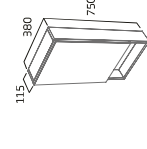

Cabinet

400 Single Door Cabinet

- Soft close door
- Internal shelf (non adjustable)
- Doors are hinged from the left hand side as shown

Gloss White	AM4051W	
Gloss Anthracite	AM4051G	
Matt Stone Grey	AM4051ST