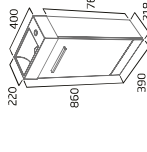

400 Freestanding Wash Unit Including Isocast Basin

- Soft close door
- Single tap hole
- Basin can only be used with unslotted waste
- Left hand hinge only

Gloss White	DR4010W	
Gloss Anthracite	DR4010G	
Matt Stone Grey	DR4010ST