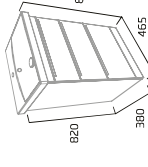

500 Freestanding 3 Door Wash Unit