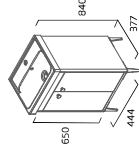

Paragon Product Details

Furniture Units

500 Freestanding Wash Unit & Basin

Matt White	PAR500D/MW
Matt Powder Blue	PAR500D/PB
Matt Aloe Green	PAR500D/AL
Matt Black	PAR500D/BK