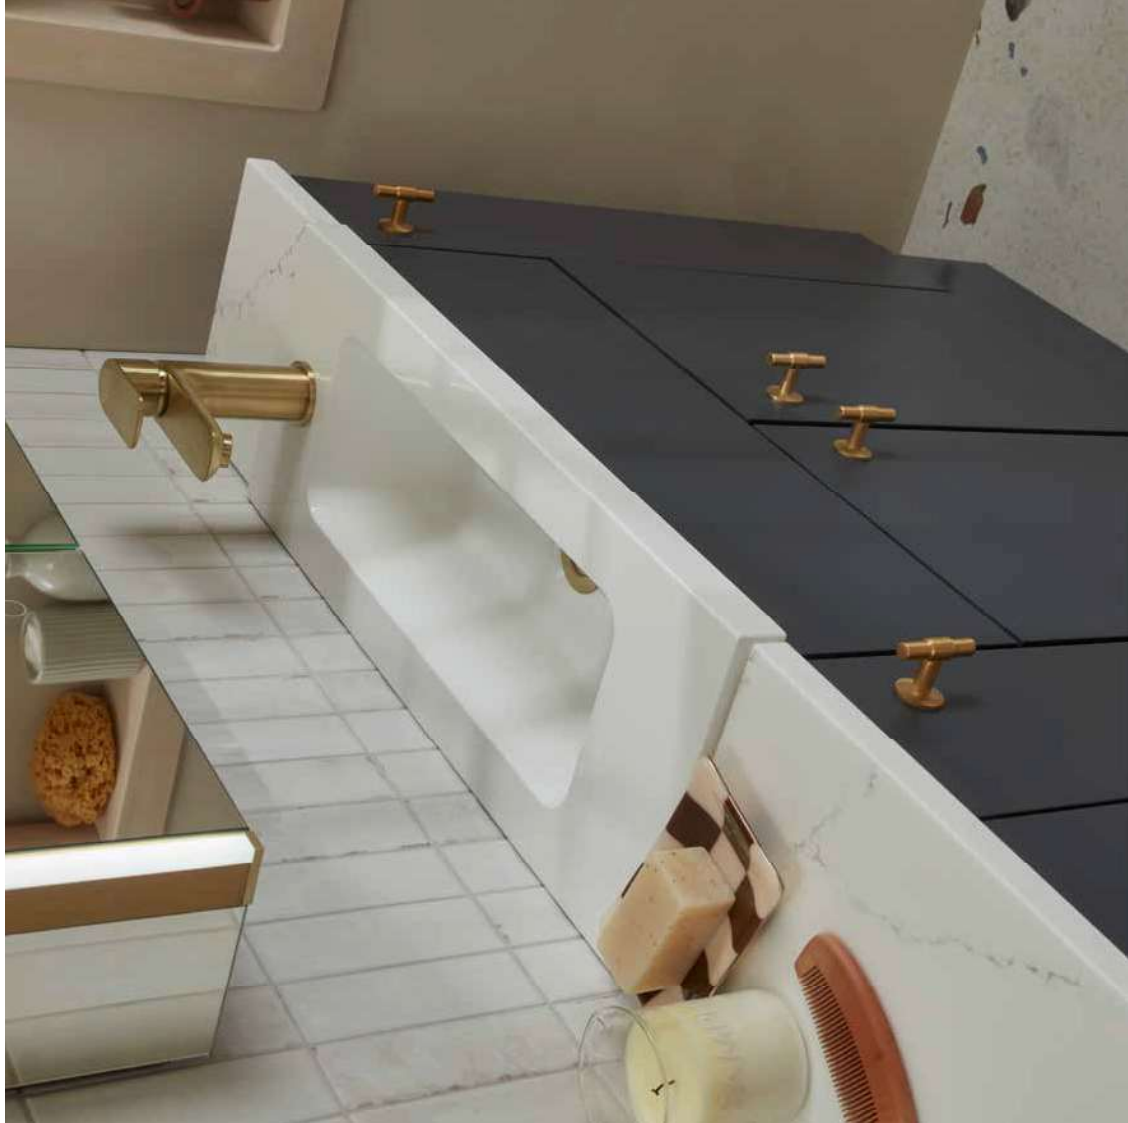

Club In-Line Basins

- Able to be used within a run of desired length or used individually.
- No fascia cutting required.
- Overflow kit included with basin
- Compatible with both laminate and solid surface worktop types.
- Tap hole predrilled.
- Compatible with 600mm standard & slim depth semi counter tops only

Don't forget to order your worktop see page 119

Basin Finish	Standard Depth
Isocast	CL60537
RRP inc VAT	£289.00 each
Basin Finish	slim Depth
Isocast	CL60522
RRP inc VAT	£260.00 each

Infill / Clad-on End Panels

Universal Filler / Clad-On End Panel

5
Year
Guarantee

- Use as a filler panel for full height clad-on end panel
- Use to give a framed look to stov, muse and hide furniture
- Cut down for slim depth end panel applications
- Alternatively cut to fit small voids and run a worktop over for a seamless wall to wall look.

Panel Finish	Standard Depth
Gloss White	AF3561.W
Matt Stone Grey	AF3561.ST
Matt Natural White	AF3561.NW
Matt Midnight Grey	AF3561.MT
Matt Fossil	AF3561.FL
Matt Dark Blue	AF3561.KB
Matt Nordic Green	AF3561.ING
RRP inc VAT	£72.80 each

When creating a 'framed look', cutting 1 x standard depth end panel in half saves on material and on overall cost. These 2 half depth panels (A & B) can be installed between units.