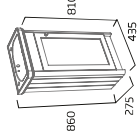

400 Cloakroom Wash Unit

- Reversible door
- Soft close door
- Internal shelf
- Supplied with chrome knob
- Pilot holes and are supplied with standard chrome knob(s). See page 47 for additional handle options