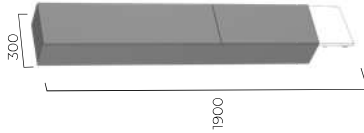

Full Height Cupboards

300 - 2 Door Full Height Cupboard with Fascia Door Pack & Carcass

- Soft close hinges
- Two adjustable shelves in top section
- One wooden adjustable shelf in base.
- A plinth is required for this unit - see pages 118

Standard depth 353mm
Slim depth 218mm

Unit Finish	Standard Depth	Slim Depth
Muse		
Gloss White	F3043MU.W	F3042MU.W
Matt Stone Grey	F3043MU.ST	F3042MU.ST
Matt Midnight Grey	F3043MU.MT	F3042MU.MT
Matt Fossil	F3043MU.FL	F3042MU.FL
Matt Dark Blue	F3043MU.KB	F3042MU.KB
Matt Nordic Green	F3043MU.NG	F3042MU.NG
Stow		
Matt Stone Grey	F3043SW.ST	F3042SW.ST
Matt Natural White	F3043SW.NW	F3042SW.NW
Matt Midnight Grey	F3043SW.MT	F3042SW.MT
Matt Fossil	F3043SW.FL	F3042SW.FL
Matt Nordic Green	F3043SW.NG	F3042SW.NG
Hide		
Gloss White	F3043HDL.W	F3042HDL.W
Matt Midnight Grey	F3043HDL.MT	F3042HDL.MT
Matt Nordic Green	F3043HDL.NG	F3042HDL.NG
RRP inc VAT	£625.00 each	£575.00 each