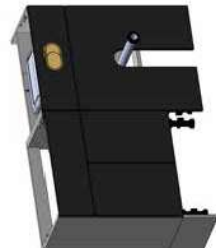

Step 05

Back To Wall (BTW) Fascia Packs

These two panels mask the back-to-wall carcass and cistern. These panels should be cut to allow the pan inlet and outlet pipes to pass through and for chosen flush button to be installed.