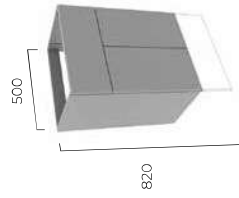

Semi-Countertop Units

500 Semi-Countertop Basin Unit with Fascia Door Pack & Carcass

- Soft close hinges
- One adjustable shelf
- Removable back panel for easy pipe access
- 50mm pipe void
- See our sanitaryware range for compatible basins pages 126-179

Don't forget to order your handles see pages 106-107

Standard depth 353mm
Slim depth 218mm

Unit Finish	Standard Depth	Slim Depth
Muse		
Gloss White	F5013MU.W	F5012MU.W
Matt Stone Grey	F5013MU.ST	F5012MU.ST
Matt Midnight Grey	F5013MU.MT	F5012MU.MT
Matt Fossil	F5013MU.FL	F5012MU.FL
Matt Dark Blue	F5013MU.KB	F5012MU.KB
Matt Nordic Green	F5013MU.NG	F5012MU.NG

Stow		
Matt Stone Grey	F5013SW.ST	F5012SW.ST
Matt Natural White	F5013SW.NW	F5012SW.NW
Matt Midnight Grey	F5013SW.MT	F5012SW.MT
Matt Fossil	F5013SW.FL	F5012SW.FL
Matt Nordic Green	F5013SW.NG	F5012SW.NG

Hide		
Gloss White	F5013HD.W	F5012HD.W
Matt Midnight Grey	F5013HD.MT	F5012HD.MT
Matt Nordic Green	F5013HD.NG	F5012HD.NG

RRP inc VAT **£409.00** each **£399.00** each

5 Year Guarantee