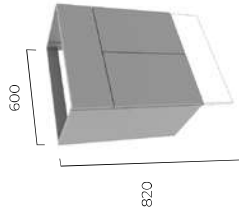

- Soft close hinges
- One adjustable shelf
- Removable back panel for easy pipe access
- 50mm pipe void
- See our sanitaryware range for compatible basins pages 126-179

Don't forget to order your handles see pages 106-107