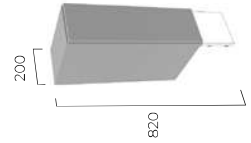

200 - 1 Door Floor Cupboard with Fascia Door Pack & Carcass

- Soft close hinges
- One adjustable shelf
- Reversible door except Hide
- 50mm pipe void

* These products have plain fronted fascia packs

Don't forget to order your handles see pages 106-107

Standard depth 353mm
Slim depth 218mm

Unit Finish	Standard Depth	Slim Depth
Muse		
Gloss White	F2033MUW	F2032MUW
Matt Stone Grey	F2033MUST	F2032MUST
Matt Midnight Grey	F2033MUMT	F2032MUMT
Matt Fossil	F2033MU.FL	F2032MU.FL
Matt Dark Blue	F2033MUKB	F2032MUKB
Matt Nordic Green	F2033MUNG	F2032MUNG
Stow		
Matt Stone Grey *	F2033SW.ST	F2032SW.ST
Matt Natural White *	F2033SW.NW	F2032SW.NW
Matt Midnight Grey *	F2033SW.MT	F2032SW.MT
Matt Fossil *	F2033SW.FL	F2032SW.FL
Matt Nordic Green *	F2033SW.NG	F2032SW.NG

Hide	LH Door	RH Door	LH Door	RH Door
Gloss White	F2033HDLW	F2033HDRW	F2032HDLW	F2032HDRW
Matt Midnight Grey	F2033HDL.MT	F2033HDR.MT	F2032HDL.MT	F2032HDR.MT
Matt Nordic Green	F2033HDL.NG	F2033HDR.NG	F2032HDL.NG	F2032HDR.NG

RRP inc VAT

£261.00 each

RRP inc VAT

£251.00 each