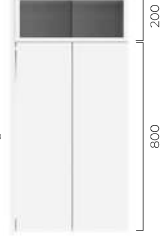

1000 Unit Configurations

1200 Unit Configurations