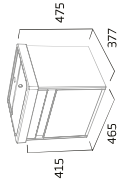

Status Product Details

Furniture Units

500 Wall Mounted Wash Unit

- Soft close drawer
- See page 35 for bespoke handle choices

Gloss White	STAS5012.W
Gloss Light Grey	STAS5012.LG
Matt Nordic Green	STAS5012.NG
Matt Anthracite	STAS5012.MG