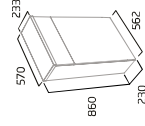

Back to Wall WC Unit

- Removable top and main fascia panels for easy access to clean
- Gloss white 20mm thick worktop
- Soft close door
- See below for alternative options

Gloss White	AM5623.W	
Gloss Light Grey	AM5623.LG	
Matt White	AM5623.MW	
Matt Dark Blue	AM5623.KB	
Matt Willow	AM5623.WL	
Matt Powder Blue	AM5623.PB	
Swiss Oak	AM5623.SO