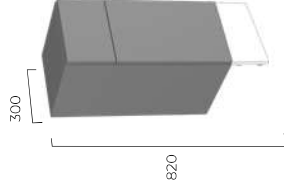

Drawer & Floor Cupboards

300 - 1 Drawer 1 Door Floor Cupboard with Fascia Pack & Carcass

- Soft close hinges/drawer
- A plinth is required for this unit - see pages 118

Standard depth 353mm

Don't forget to order your handles see pages 106-107

Unit Finish	Standard Depth
Muse	
Gloss White	F3053MU.W
Matt Stone Grey	F3053MU.ST
Matt Midnight Grey	F3053MU.MT
Matt Fossil	F3053MU.FL
Matt Dark Blue	F3053MU.KB
Matt Nordic Green	F3053MU.NG
Stow	
Matt Stone Grey	F3053SW.ST
Matt Natural White	F3053SW.NW
Matt Midnight Grey	F3053SW.MT
Matt Fossil	F3053SW.FL
Matt Nordic Green	F3053SW.NG
Hide	
Gloss White	F3053HDL.W
Matt Midnight Grey	F3053HDL.MT
Matt Nordic Green	F3053HDL.NG
RRP inc VAT	£415.00 each

Charging Station

Why not add our internal charging station to your fitted furniture runs, perfect for toothbrushes or your shavers.