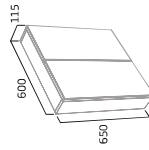

600 Double Door Cabinet

- Soft close doors
- Adjustable internal shelf

Gloss White	CNCAB60W
Gloss Anthracite	CNCAB60A
Gloss Light Grey	CNCAB60LG
Matt Stone Grey	CNCAB60SG
Matt Dark Blue	CNCAB60KB
Matt Nordic Green	CNCAB60NG