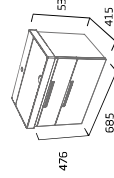

700 Wall Mounted Wash Unit

- Soft close drawers
- See page 23 for handle choices

Slab Fascias

Gloss White	PLT7012W
Gloss Light Grey	PLT7012LG
Matt Midnight Grey	PLT7012MT
Matt Willow	PLT7012WL
Swiss Oak	PLT7012SO

Fluted Fascias

Matt White	PLT7012FLMW
Matt Light Grey	PLT7012FLMG
Matt Midnight Grey	PLT7012FLMT
Matt Willow	PLT7012FLWL
Swiss Oak	PLT7012FLSO