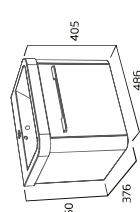

500 Wall Mounted Wash Unit

- soft close drawer

Gloss White	CN5412.W
Gloss Anthracite	CN5412.G
Gloss Light Grey	CN5412.LG
Matt Stone Grey	CN5412.ST
Matt Dark Blue	CN5412.KB
Matt Nordic Green	CN5412.NG