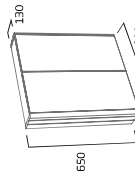

Double Door Mirrored Cabinet

- Soft close doors
- Internal shelf (non adjustable)

Matt Natural White	HALCAB44-NW	Matt Natural White	HALCAB60-NW
Matt Stone Grey	HALCAB44-SG	Matt Stone Grey	HALCAB60-SG
Matt Midnight Grey	HALCAB44-MT	Matt Midnight Grey	HALCAB60-MT
Matt Nordic Green	HALCAB44-NG	Matt Nordic Green	HALCAB60-NG
Matt Powder Blue	HALCAB44-PB	Matt Powder Blue	HALCAB60-PB

Handles Please note the handle cost is not included in the furniture price. Simply choose your handle when ordering

Montana Bar Handle

Chrome
Black

FMON.C
FMON.B

£12.10 each

Stockton Bar Handle

Chrome
Black
Brushed Brass

SCHH04C128
SCHH04B128
SCHH04A128

£23.30 each

Stamford Handle

Chrome

FHSTAC

£26.80 each

Carolina Square Knob

Chrome

FHCARC

£10.20 each

Richmond Round Knob

Chrome

FHRICC

£12.20 each

Washington Knob

Chrome
Black
Brushed Brass

FHWASC
FHWASB
FHWASA

£12.40 each

Indiana Round Knob

Chrome

FHINDC

£10.20 each

Toledo T-Bar

Chrome
Black
Untreated Brass

FHTOLHANC
FHTOLHANB
FHTOLHAN.A

£29.10 each

Tahoe Knob

Oak

FHTAHHAN

£12.40 each