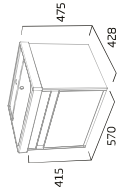

600 Wall Mounted Wash Unit

- Soft close drawer
- See page 35 for bespoke handle choices

Gloss White	STAG6012.W
Gloss Light Grey	STAG6012.LG
Matt Nordic Green	STAG6012.NG
Matt Anthracite	STAG6012.MG