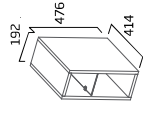

200 Open Storage

- Open storage for a curated look
- Pair with Platform furniture

Gloss White

PLTST200W

Gloss Light Grey

PLTST200LG

Matt Willow

PLTST200WL

Swiss Oak

PLTST200SO