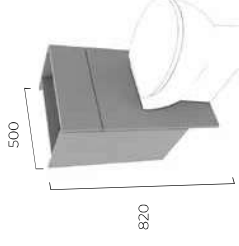

Back To Wall WC Units

500 Back To Wall Unit with Fascia Door Pack & Carcass

- Full height main panel
- Front access fascia
- See our sanitaryware range for compatible back to wall pan and cistern options pages 126-179

Standard depth 353mm
Slim depth 218mm

Unit Finish	Standard Depth	Slim Depth
Muse / Hide		
Gloss White	F5023MU.W	F5022MU.W
Matt Stone Grey	F5023MU.ST	F5022MU.ST
Matt Midnight Grey	F5023MU.MT	F5022MU.MT
Matt Fossil	F5023MU.FL	F5022MU.FL
Matt Dark Blue	F5023MU.KB	F5022MU.KB
Matt Nordic Green	F5023MU.NG	F5022MU.NG

Stow		
Matt Stone Grey	F5023SW.ST	F5022SW.ST
Matt Natural White	F5023SW.NW	F5022SW.NW
Matt Midnight Grey	F5023SW.MT	F5022SW.MT
Matt Fossil	F5023SW.FL	F5022SW.FL
Matt Nordic Green	F5023SW.NG	F5022SW.NG

RRP inc VAT **£357.00** each **£347.00** each

5 Year Guarantee