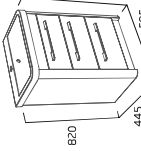

600 Freestanding 3 Drawer Wash Unit