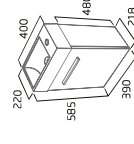

Drive Product Details

Furniture Units

400 Wall Mounted Wash Unit Including Isocast Basin

- Soft close door
- Single tap hole
- Basin can only be used with unslotted waste
- Left hand hinge only

Gloss White	DR4011W	
Gloss Anthracite	DR4011G	
Matt Stone Grey	DR4011ST