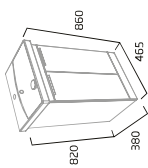

500 Freestanding 2 Door Wash Unit