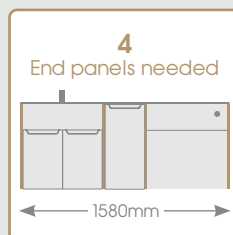

Lomond Slimline
Gel-Cast All-In-One Basin

(W)1580mm x (H)130mm x (D)330mm

Right Hand SLM1580-RH £610.70

Left Hand SLM1580-LH £610.70

Includes Chrome & White overflow ring.
Please use a **slotted** waste
with this basin

1260mm Lomond basins have been designed to be used in conjunction with **x1 600mm basin unit, x1 600mm WC unit and x3 20mm cabinet end panels.**
1580mm Lomond basins have been designed to be used in conjunction with **x1 600mm basin unit, x1 300 base unit, x1 600mm WC unit and x4 20mm cabinet end panels.**
Please ensure you order the appropriate number of end panels when ordering your furniture.