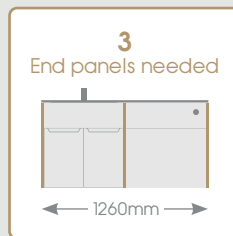

Lomond Slimline
Gel-Cast All-In-One Basin

(W)1260mm x (H)130mm x (D)330mm

Right Hand SLM1260-RH £537.58

Left Hand SLM1260-LH £537.58

Includes Chrome & White overflow ring.
Please use a **slotted** waste
with this basin