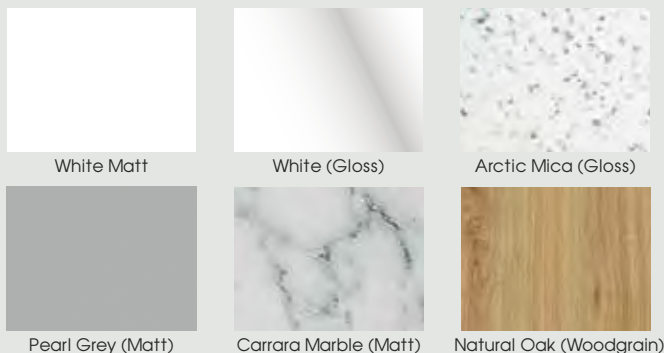

Butt & Scribe Joint (Masons Mitre) B/S £61.80
Detailed drawing will be required.

Shelf Bracket (Pair) £98.87
Load capacity 25kg for 250mm depth. SB
Not suitable for 365mm tops or shelves.