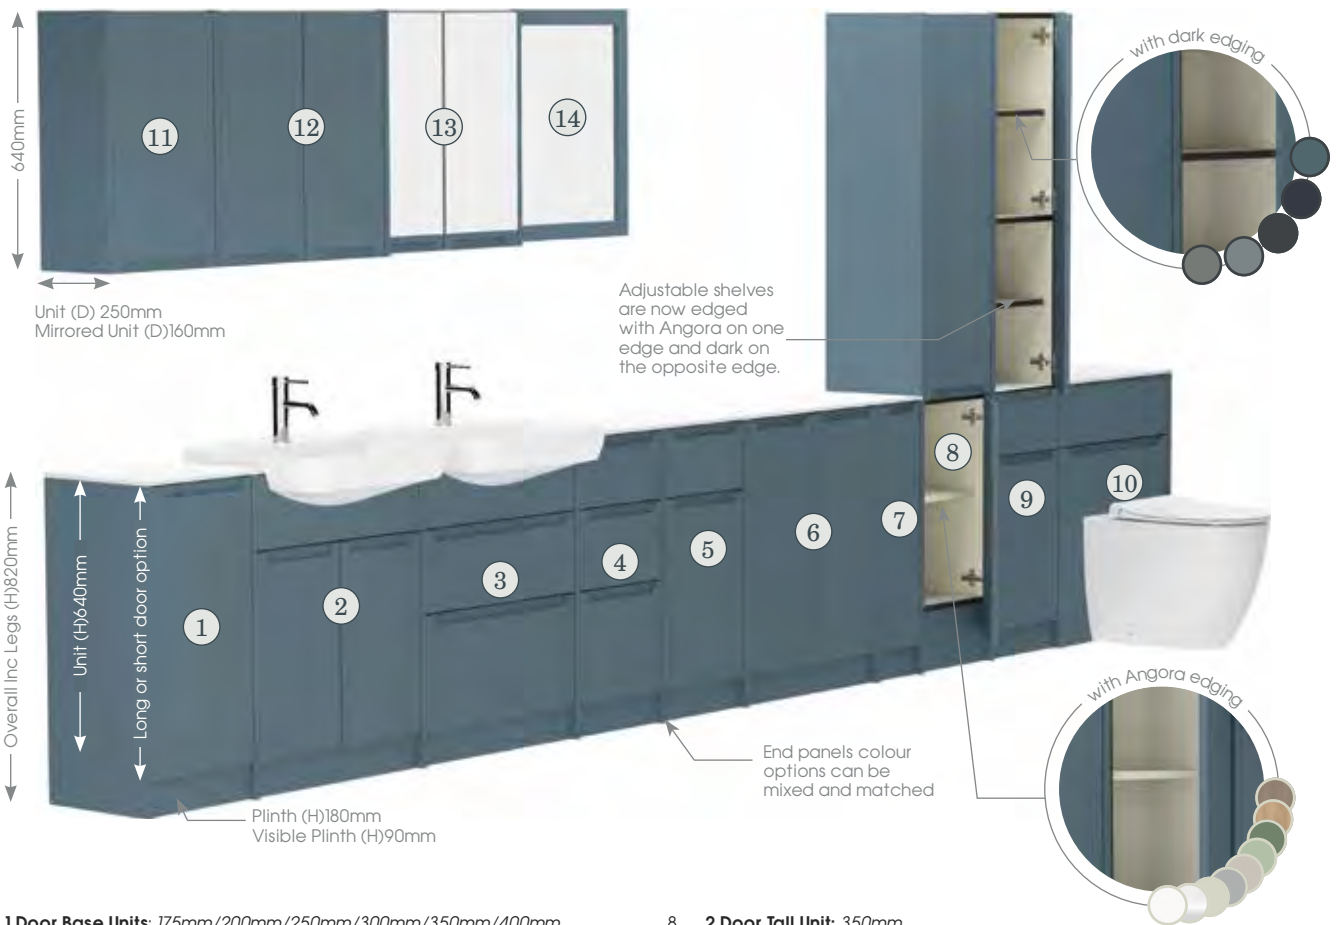

FITTED UNIT & SIZE OPTIONS

1. 1 Door Base Units: 175mm/200mm/250mm/300mm/350mm/400mm
2. 2 Door Basin Units: 500mm/600mm/700mm
3. 2 Drawer Basin Units: 600mm
4. 3 Drawer Base Units: 350mm
5. Drawerline Base Units: 300mm/350mm
6. 2 Door Base Units: 500mm/600mm/700mm
7. Pull Out Base Unit: 200mm