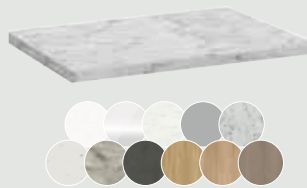

Vessel

Excluding: Reef

More basin options available on page: 128

8 COUNTERTOPS

12mm Solid Surface

12mm Compact Laminate

22mm Laminate

28mm Laminate