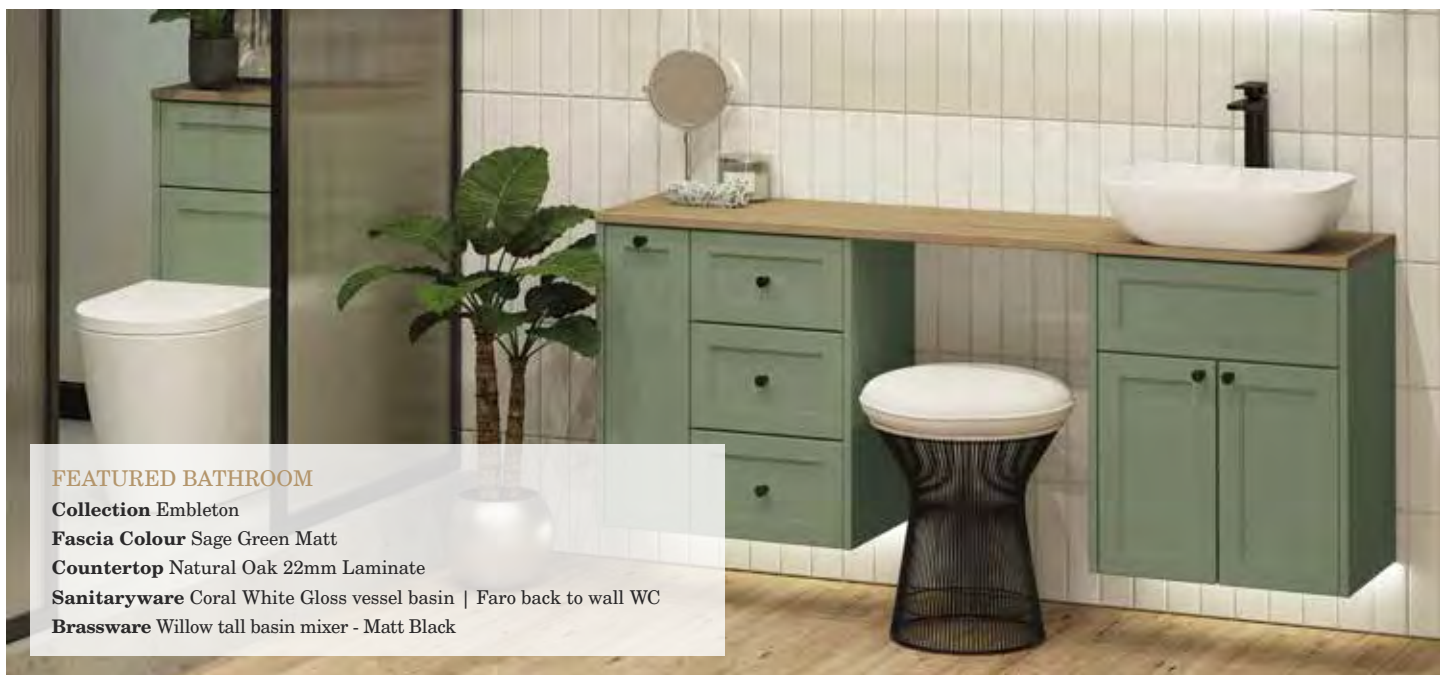

FEATURED BATHROOM

Collection Embleton

Fascia Colour Sage Green Matt

Countertop Natural Oak 22mm Laminate

Sanitaryware Coral White Gloss vessel basin | Faro back to wall WC

Brassware Willow tall basin mixer - Matt Black