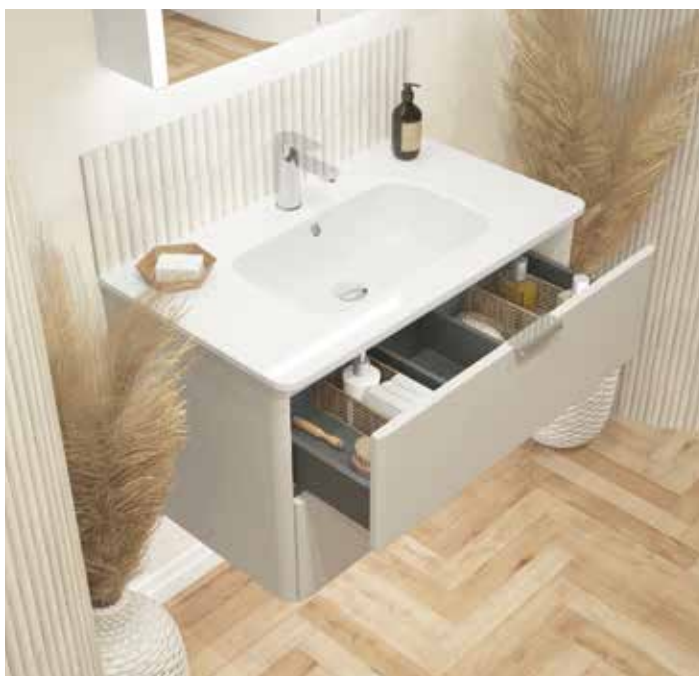

KEY FEATURES

-  Curved edge unit design
-  10 stunning neutral finishes
-  Dust Grey 18mm solid back panel
-  Colour matched side panels
-  Handles included
- 3 finishes to choose from
-  Decorative legs available
in 3 finishes (Floorstanding only)
-  Wide selection of basin options - sit-on / vessel
-  Durable soft close hinges / drawers
-  Wide selection of unit options
- Wall mounted / floorstanding
-  Hanging brackets supplied as standard with
all basin, base & wall units
-  Durable construction