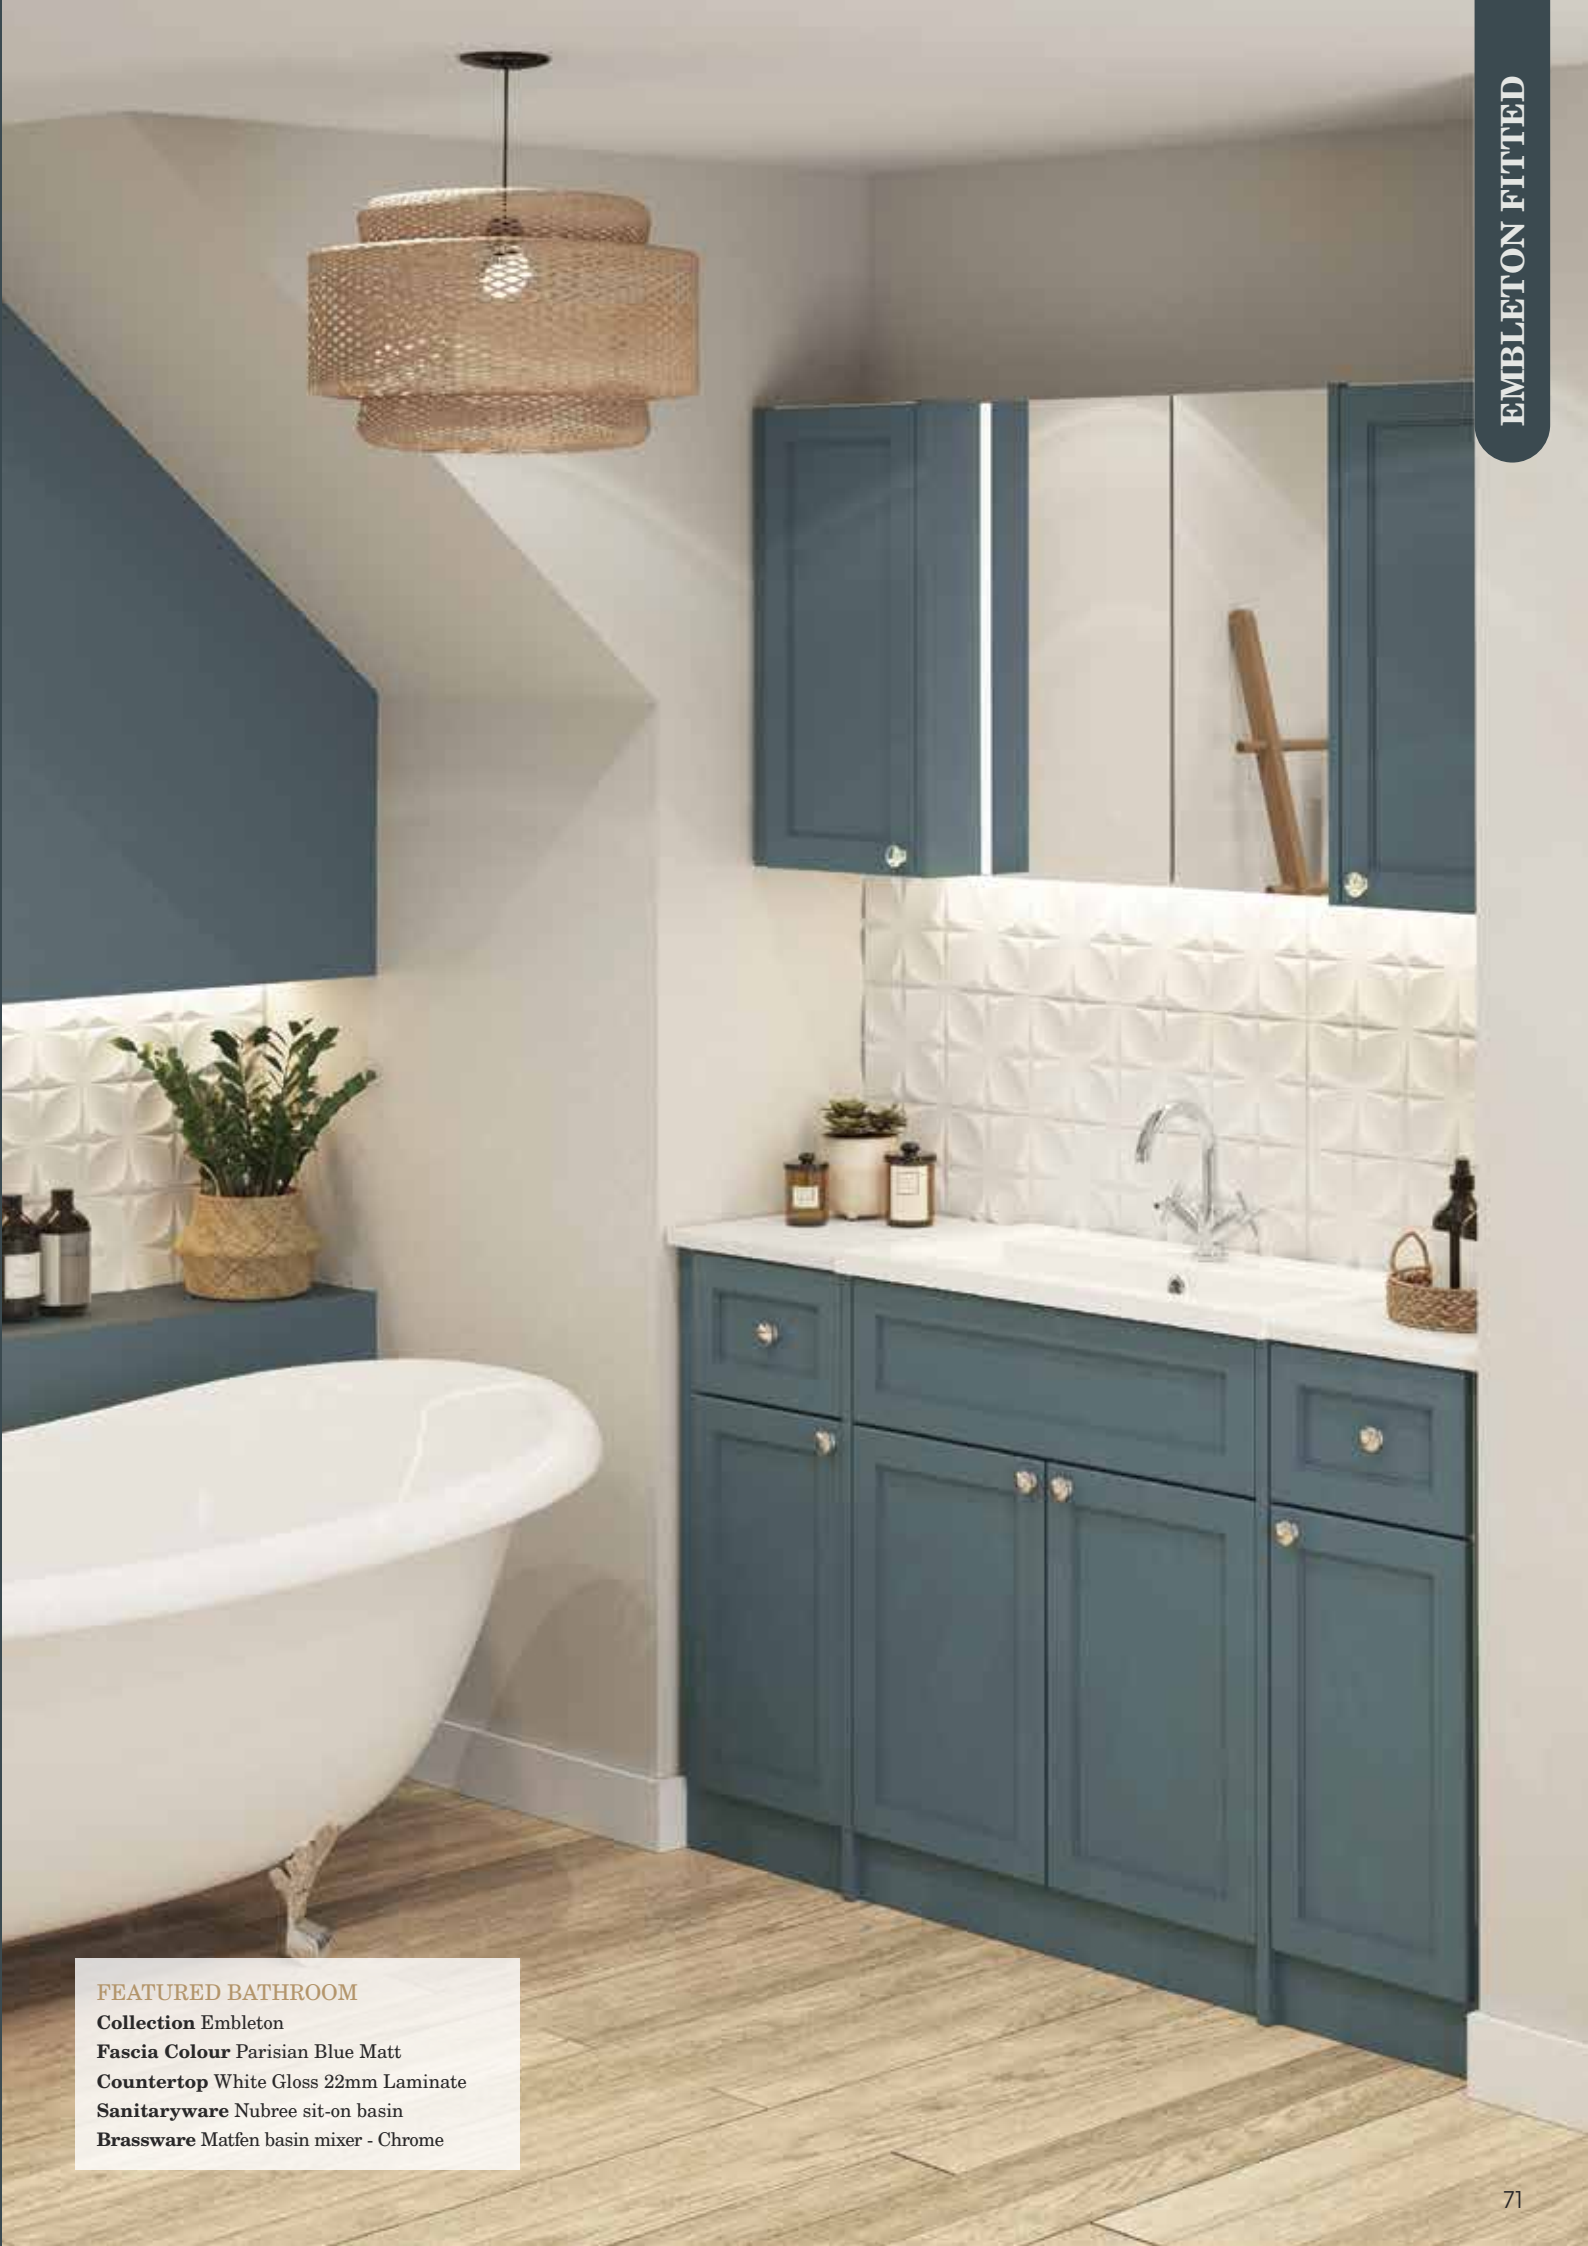

FEATURED BATHROOM

Collection Embleton

Fascia Colour Parisian Blue Matt

Countertop White Gloss 22mm Laminate

Sanitaryware Nubree sit-on basin

Brassware Matfen basin mixer - Chrome