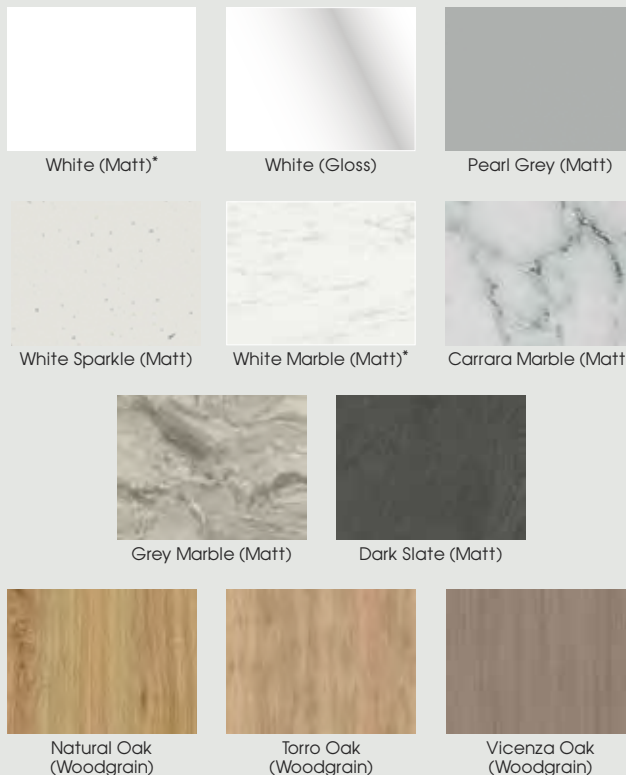

Our laminate countertops are available in a stylish selection of finishes to perfectly complement all our furniture ranges. All of our laminate countertops are easy to install and come complete with appropriate sealing strips.

22mm LAMINATE

Size	Code	Price
(W)555mm x (D)365mm x (H)22mm	CL/555WCCT	£94.75
(W)605mm x (D)250mm x (H)22mm	605WCCT	£109.33
(W)605mm x (D)450mm x (H)22mm	CL/605CT	£107.38
(W)1205mm x (D)450mm x (H)22mm	CL/1205CT	£181.61
(W)1000mm x (D)365mm x (H)22mm	100CT22	£138.96
(W)1500mm x (D)365mm x (H)22mm	150CT22	£176.87
(W)2000mm x (D)365mm x (H)22mm	200CT22	£224.23
(W)3000mm x (D)365mm x (H)22mm	300CT22	£322.14
(W)1000mm x (D)250mm x (H)22mm	SL100CT22	£138.96
(W)1500mm x (D)250mm x (H)22mm	SL150CT22	£176.87
(W)2000mm x (D)250mm x (H)22mm	SL200CT22	£224.23

*Available in 365mm & 250mm depth only

28mm LAMINATE NOT SUITABLE FOR VANITY RANGE

Size	Code	Matt	Gloss
(W)1000mm x (D)365mm x (H)28mm	100CT	£101.06	£120.01
(W)1500mm x (D)365mm x (H)28mm	150CT	£137.38	£159.48
(W)2000mm x (D)365mm x (H)28mm	200CT	£175.28	£197.39
(W)3000mm x (D)365mm x (H)28mm	300CT	£241.61	£284.24
(W)1000mm x (D)250mm x (H)28mm	SL100CT	£101.06	£120.01
(W)1500mm x (D)250mm x (H)28mm	SL150CT	£137.38	£159.48
(W)2000mm x (D)250mm x (H)28mm	SL200CT	£175.28	£197.39