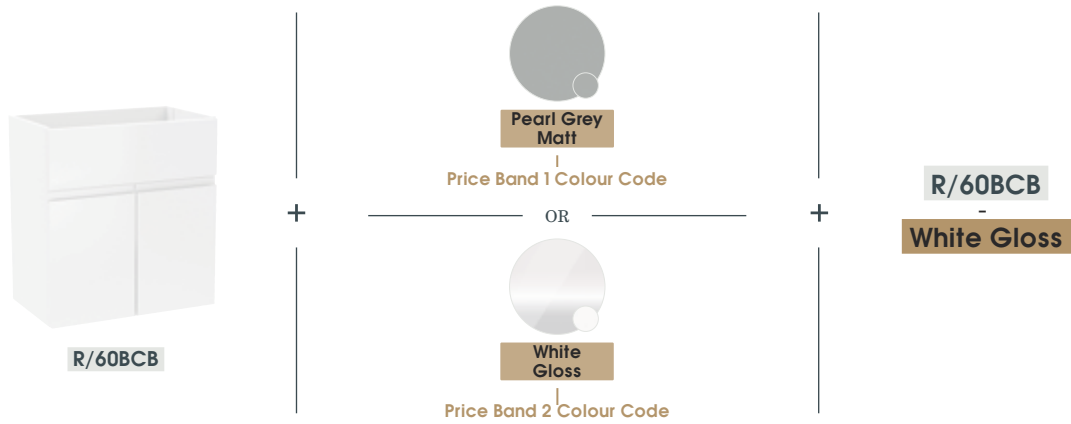

5 COUNTERTOPS

12mm Solid Surface

12mm Compact Laminate

22mm Laminate

28mm Laminate

More
countertop
options
available on
page: **146**

J-Pull | Specification & Pricing

To build your code for J-Pull, please specify Unit code plus Fascia colour (Price band 1 or 2) code when ordering. For example when ordering **J-Pull 2 Door 600mm Basin unit in White Gloss** please order: