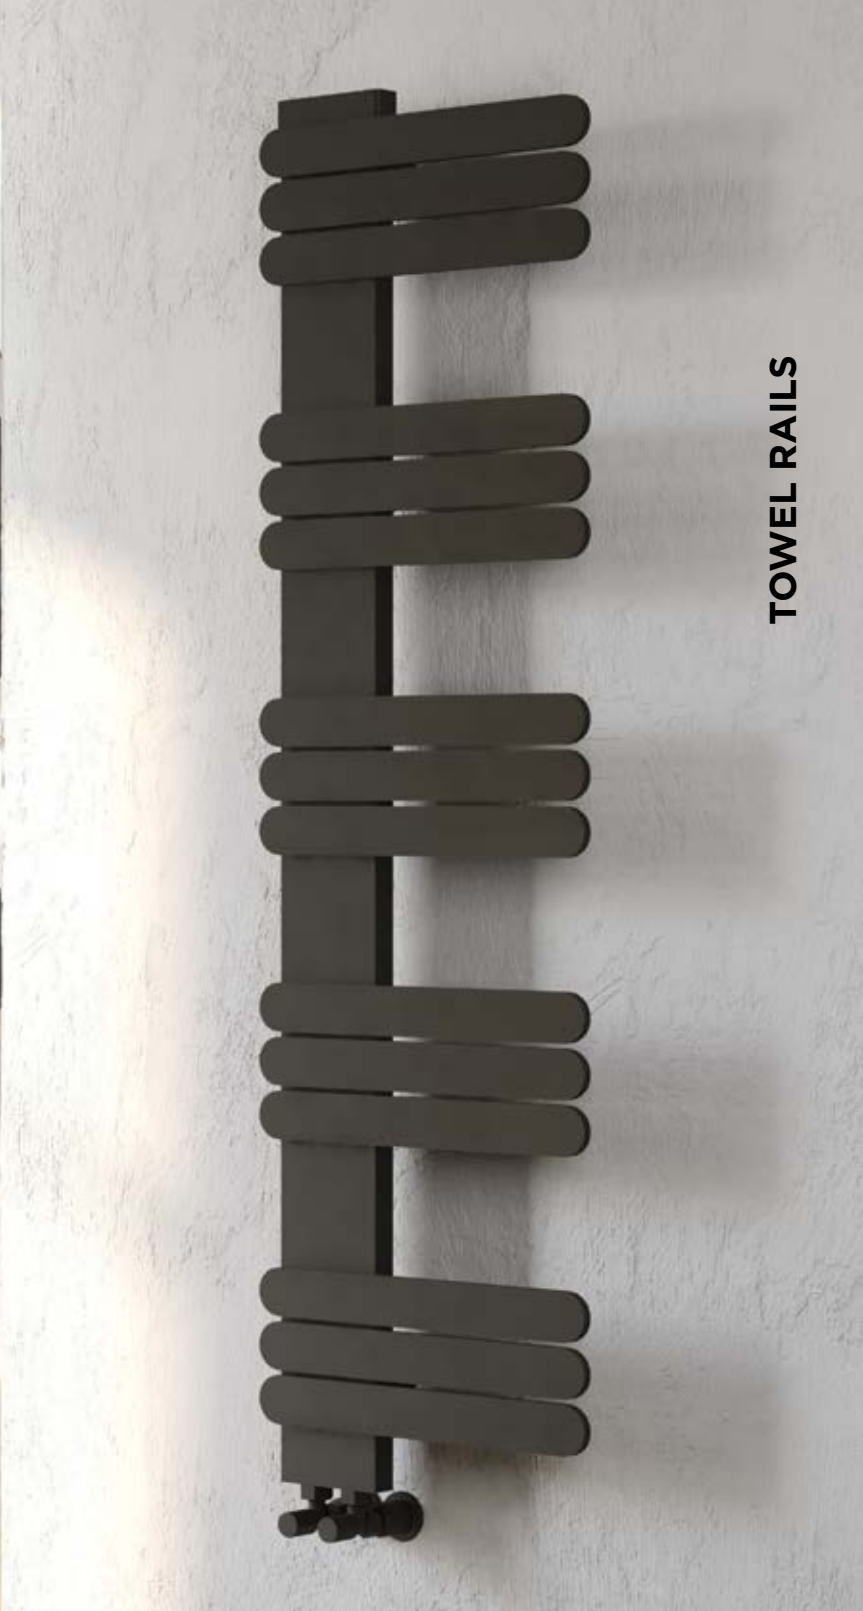

TOWEL RAILS

MANITOBA

PRODUCT CODE	HEIGHT (MM)	WIDTH (MM)	DEPTH (MM)	TAPPING CENTRES (MM)	OUTPUT (BTU) Δ T60	NO. SECTIONS	PRICE (£)
ALTWL-16-503-GY	250	450	40	50	450	3	£278.00
ALTWL-16-506-GY	540	450	40	50	900	6	£427.00
ALTWL-16-509-GY	830	450	40	50	1350	9	£577.00
ALTWL-16-512-GY	1120	450	40	50	1800	12	£727.00
ALTWL-16-515-GY	1410	450	40	50	2251	15	£924.00

5 Year Guarantee

Textured Grey

Material Aluminium

Delivery within **2 Working Days**