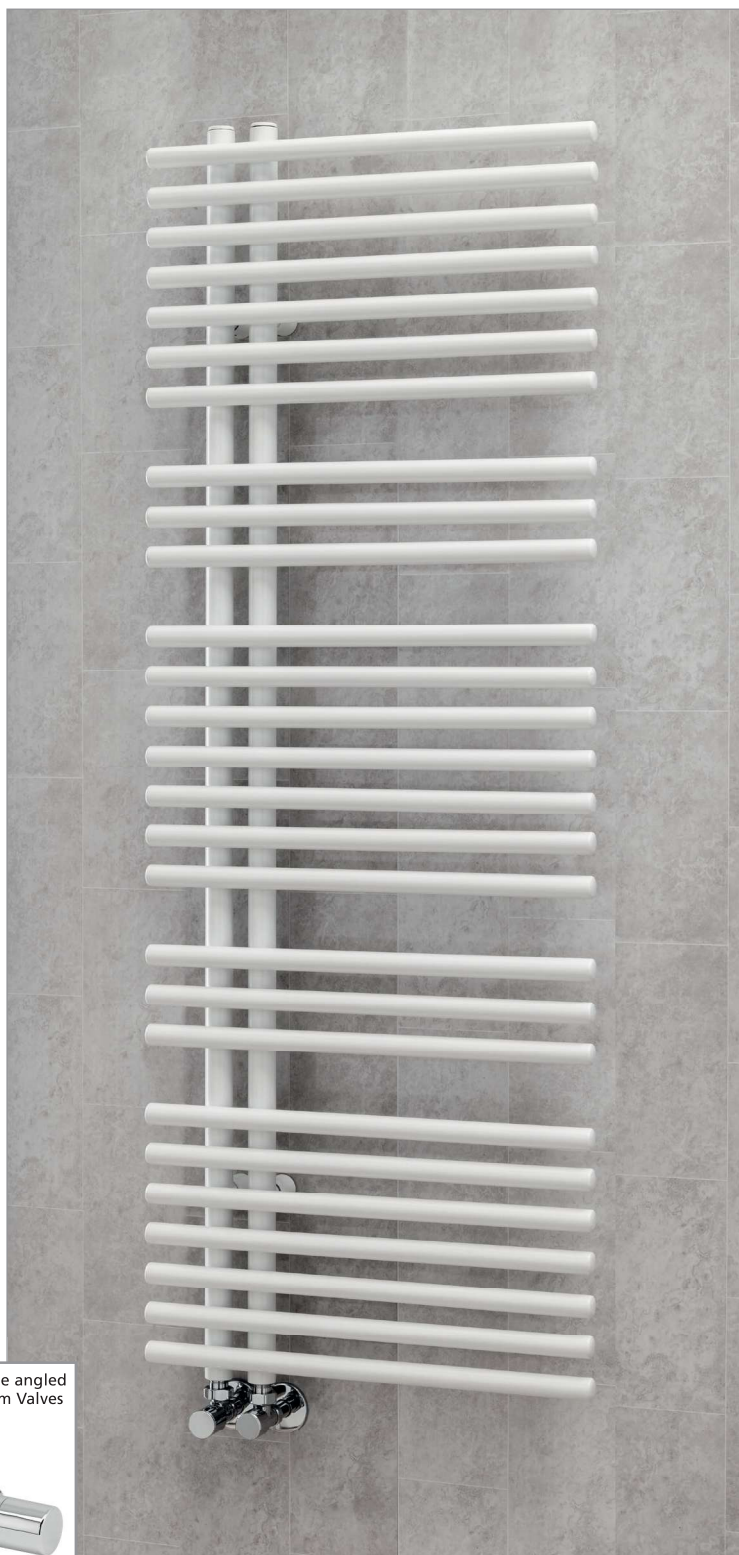

*+Valves Prices include angled Chrome DRAKE Valves, please specify at time of order if you require straight valves.
 The ASHBY is suitable for use as dual fuel.

CHAUCER

Side Rail

- Next Day Delivery for stock White RAL 9016 (orders placed by 11am), orders after this time will be delivered within 2 working days
- Italian design & manufacture, steel towel rail
- Side loading towel rail with 23mm round tubes
- +Valves prices include Chrome WREN 50mm valves*
- 23 RAL colours, 10 special finishes, delivered in up to 5 working days (pg.12-13)

Pipe Centres and Technical Drawings

The Chaucer Side Rail can be hung left or right-handed.

Pipe centres left to right	= 50mm
Pipe centres from wall	= 57mm-67mm
Depth from wall	= 92mm-102mm

◆ 1348mm x 500mm in White RAL 9016 with DRAKE Valves & matching pipe covers & shrouds.