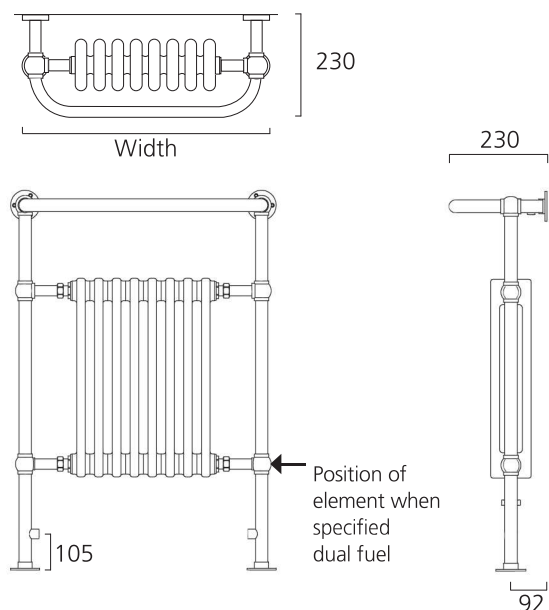

Pipe Centres and Technical Drawings

Boleyn Floor Standing

Pipe centres left to right = Width less 145mm less valves
Pipe centres from wall = 92mm
Depth from wall = 230mm