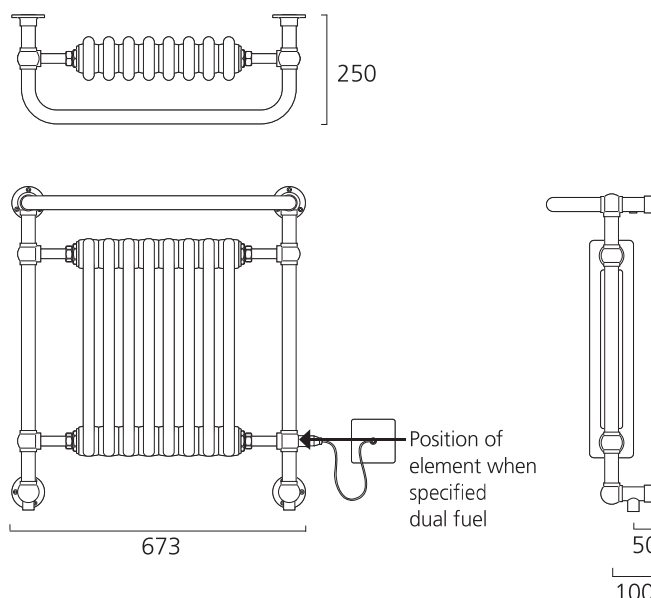

Boleyn Wall Mounted

Pipe centres left to right = Width less 75mm
Pipe centres from wall = 50mm
Depth from wall = 250mm