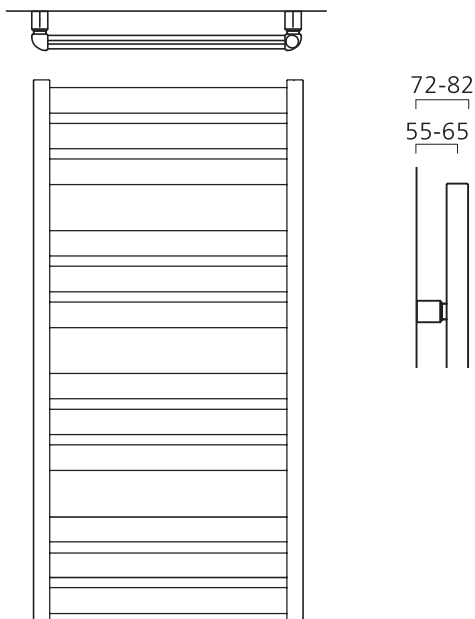

TALLIS

Ladder Rail

- Next Day Delivery for stock White RAL 9016 (orders placed by 11am), orders after this time will be delivered within 2 working days
- Italian design & manufacture
- +Valves prices include Chrome DRAKE valves*
- 50mm x 25mm oval tube steel towel rail
- 23 RAL colours, 10 special finishes, delivered in up to 5 working days (pg.12-13)

Pipe Centres and Technical Drawings