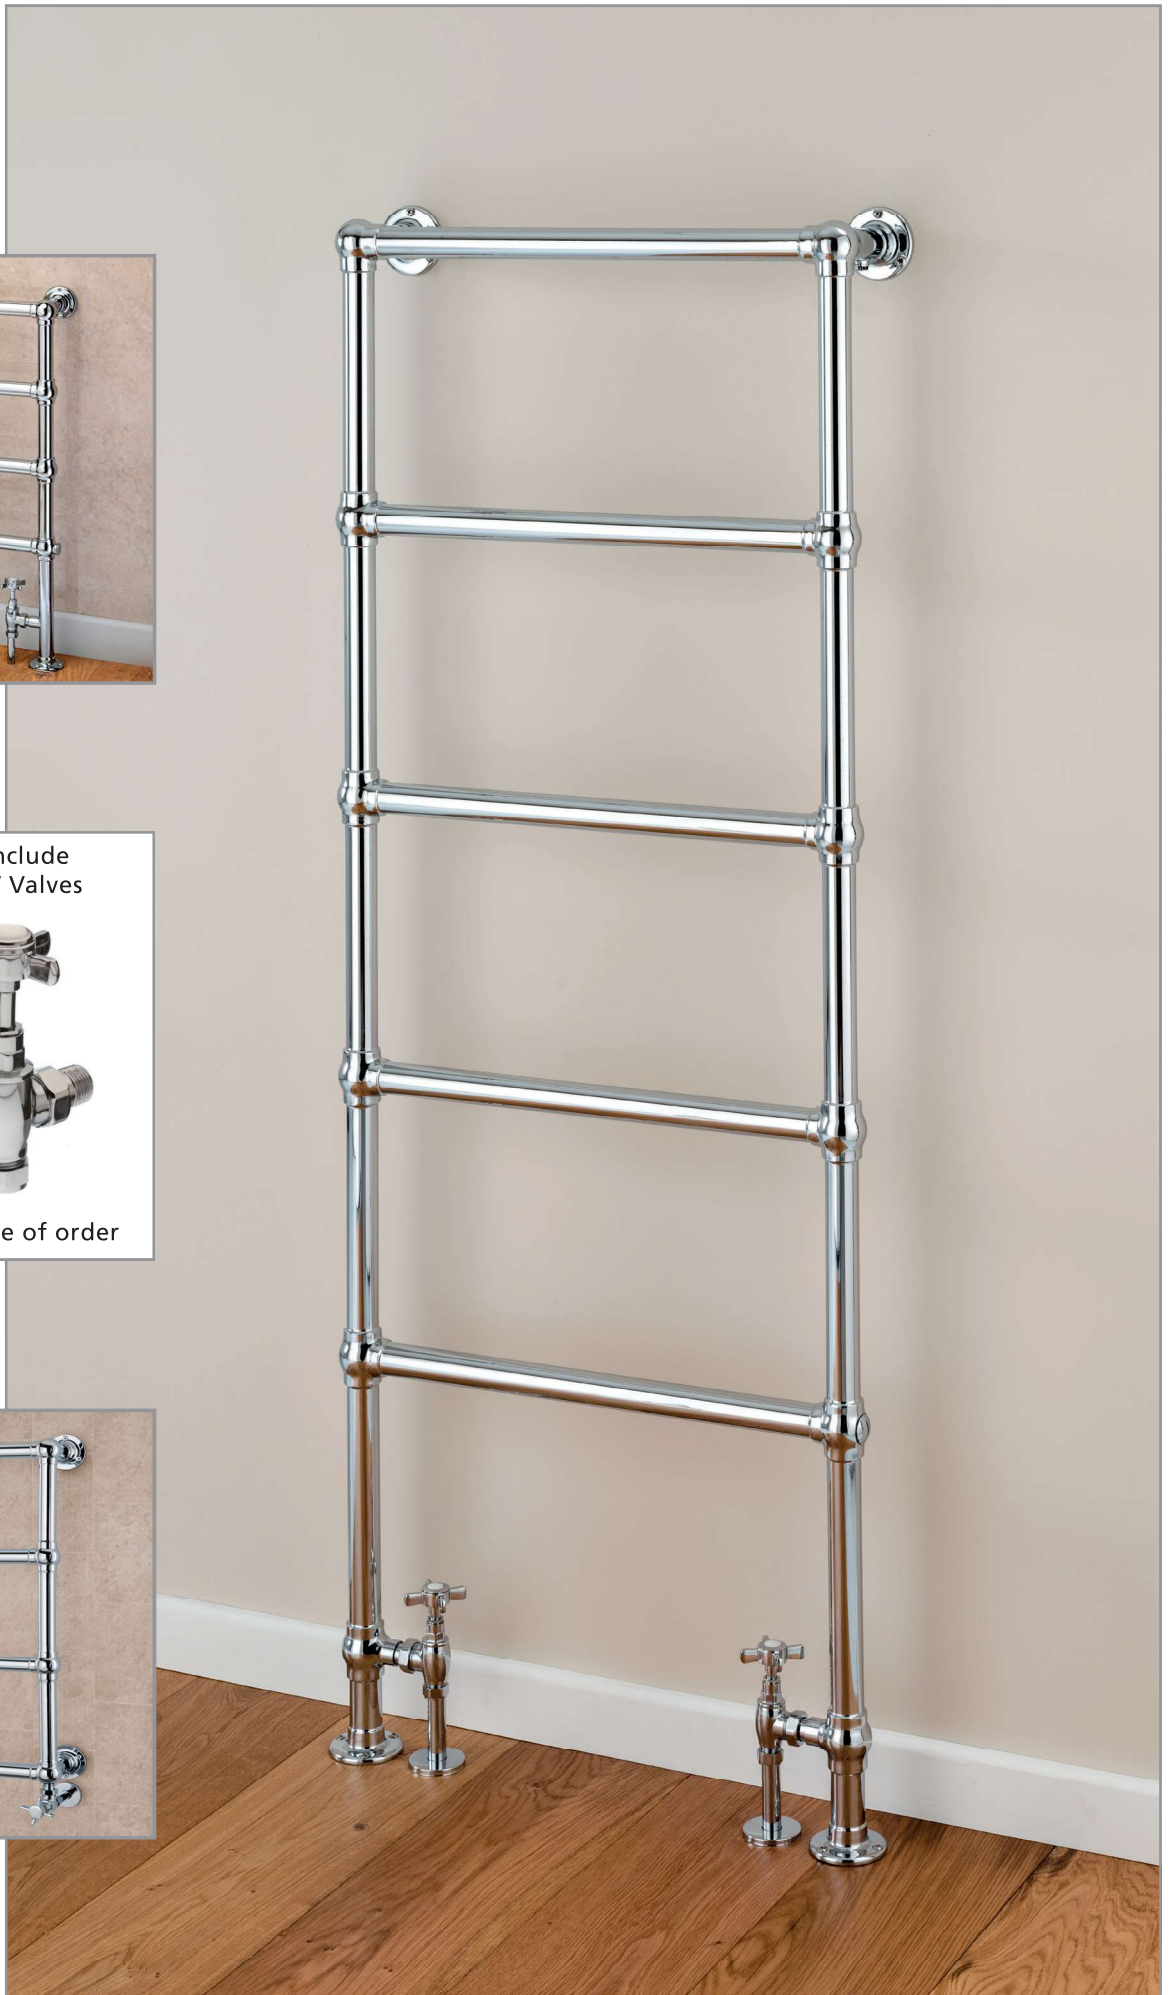

Pipe centres left to right = Width less 145mm less valves
 Pipe centres from wall = 848mm high = 100mm, 1548mm high = 107mm
 Depth from wall = 848mm high = 137mm, 1548mm high = 144mm

Floor Standing option

+Valves Prices include
Chrome WILLOW Valves

Please specify at time of order

Wall Mounted option

◆ CLEVES Floor Standing 1548mm x 598mm shown with WILLOW Valves & matching pipe covers & shrouds.

BOLEYN

- Next Day Delivery (for orders placed by 11am), orders after this time will be delivered within 2 working days
- Classic steel towel rail with a steel multi column radiator
- Chrome with white RAL 9016 multi column sections
- Dual fuel option available, please specify at time of order