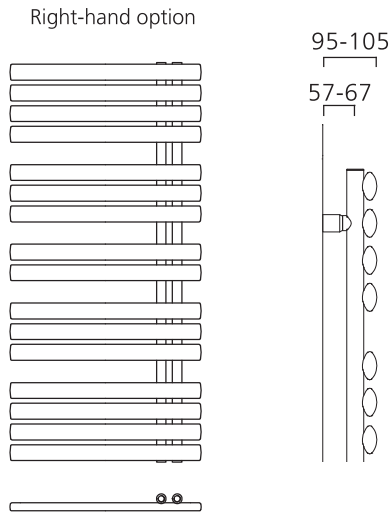

*+Valves Prices include angled Chrome DRAKE Valves, please specify at time of order if you require straight valves.

The TALLIS Ladder Rail is suitable for use as dual fuel.

TALLIS

Side Rail

- Next Day Delivery for stock White RAL 9016 (orders placed by 11am), orders after this time will be delivered within 2 working days
- Italian design & manufacture
- 50mm x 25mm oval tubed side loading towel rail
- +Valves prices include Chrome WREN 50mm valves*
- 23 RAL colours, 10 special finishes, delivered in up to 5 working days (pg.12-13)

Pipe Centres and Technical Drawings

The Tallis Side Rail can be hung left or right-handed.

Pipe centres left to right = 50mm
 Pipe centres from wall = 57mm-67mm
 Depth from wall = 95mm-105mm

◆ 1570mm x 500mm, left-hand option shown in White RAL 9016 with DRAKE valves & matching pipe covers & shrouds.