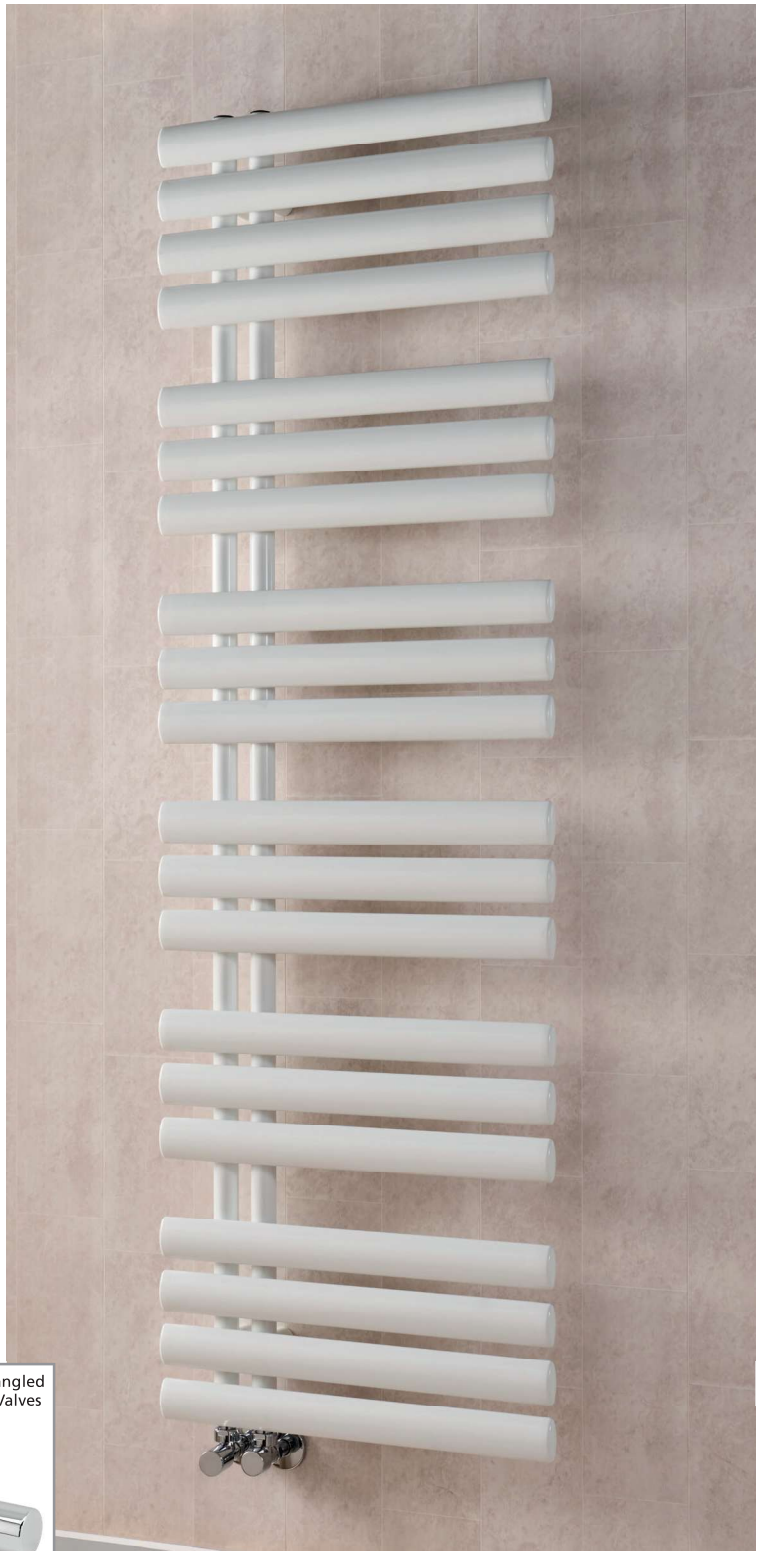

◆ 1570mm x 500mm, left-hand option shown in White RAL 9016 with DRAKE valves & matching pipe covers & shrouds.

TALLIS Side Rail Sizes and Prices

Please add 10% to the RAL colour price to work out your special finish price.

Dimensions (mm)		Cross Tubes	Output Δt 50°C		Product Code	White Ex VAT	White Inc VAT	RAL Colour Ex VAT	RAL Colour Inc VAT	White +Valves Ex VAT	White +Valves Inc VAT	RAL Colour +Valves Ex VAT	RAL Colour +Valves Inc VAT
Height	Width		Watts	Btu's									
885	500	12	410	1399	TALLSR885012	£349.00	£418.80	£472.00	£566.40	£439.00	£526.80	£562.00	£674.40
	600	12	474	1617	TALLSR886012	£404.00	£484.80	£545.00	£654.00	£494.00	£592.80	£635.00	£762.00
1255	500	16	549	1873	TALLSR125016	£548.00	£657.60	£740.00	£888.00	£638.00	£765.60	£830.00	£996.00
	600	16	640	2184	TALLSR126016	£586.00	£703.20	£791.00	£949.20	£676.00	£811.20	£881.00	£1,057.20
1570	500	20	684	2334	TALLSR155020 ◆	£643.00	£771.60	£867.00	£1,040.40	£733.00	£879.60	£957.00	£1,148.40
	600	20	791	2699	TALLSR156020	£698.00	£837.60	£942.00	£1,130.40	£788.00	£945.60	£1,032.00	£1,238.40

*+Valves Prices include angled Chrome WREN 50mm Valves, please specify at time of order if you require straight valves.
The TALLIS Side Rail is suitable for use as dual fuel