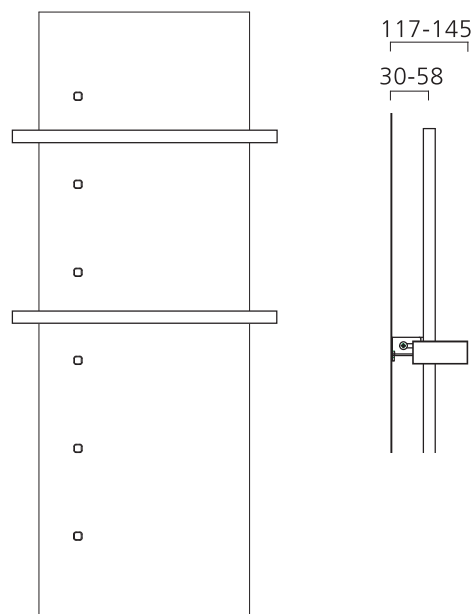

*+Valves Prices include angled Chrome WREN 50mm Valves, please specify at time of order if you require straight valves.

The CHAUCER Side Rail is suitable for use as dual fuel.

DALE

Towel Rail

- Next Day Delivery for stock White RAL 9016 (orders placed by 11am), orders after this time will be delivered within 2 working days
- Slimline steel towel rail with decorative holes
- Painted or brushed stainless steel towel bar options
- Towel bars can be positioned in any location
- Extra accessories available to purchase (pg. 86)
- +Valves prices include Chrome WREN 50mm valves*
- 23 RAL colours, 10 special finishes, delivered in up to 5 working days (pg.12-13)

Pipe Centres and Technical Drawings

Pipe centres left to right = 50mm
 Pipe centres from wall = 30mm - 58mm
 Depth from wall = 117mm - 145mm

◆ 1790mm x 586mm in RAL 7016 with matching towel bars & KINGSTON TRVs.