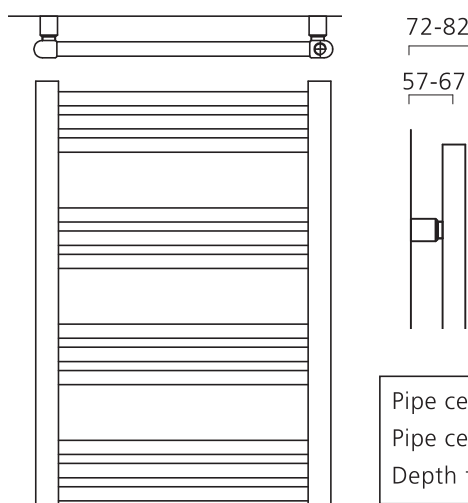

Pipe Centres and Technical Drawings

Pipe centres left to right = Width less 44mm
Pipe centres from wall = 57mm - 67mm
Depth from wall = 72mm - 82mm