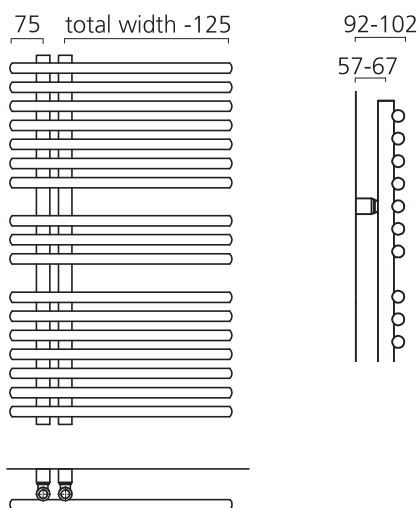

ASHBY Ladder Rail Sizes and Prices

Please add 10% to the RAL colour price to work out your special finish price.

Dimensions (mm)		Cross Tubes	Output Δt 50°C		Product Code	White Ex VAT	White Inc VAT	RAL Colour Ex VAT	RAL Colour Inc VAT	White +Valves Ex VAT	White +Valves Inc VAT	RAL Colour +Valves Ex VAT	RAL Colour +Valves Inc VAT
Height	Width		Watts	Btu's									
940	500	9	383	1307	ASHB945009	£228.00	£273.60	£336.00	£403.20	£258.00	£309.60	£366.00	£439.20
	600	9	430	1467	ASHB946009	£229.00	£274.80	£362.00	£434.40	£259.00	£310.80	£392.00	£470.40
1290	500	12	526	1795	ASHB125012 ◆	£250.00	£300.00	£384.00	£460.80	£280.00	£336.00	£414.00	£496.80
	600	12	590	2013	ASHB126012	£251.00	£301.20	£427.00	£512.40	£281.00	£337.20	£457.00	£548.40
1640	500	15	669	2283	ASHB165015	£300.00	£360.00	£468.00	£561.60	£330.00	£396.00	£498.00	£597.60
	600	15	749	2556	ASHB166015	£301.00	£361.20	£522.00	£626.40	£331.00	£397.20	£552.00	£662.40

*+Valves Prices include angled Chrome DRAKE Valves, please specify at time of order if you require straight valves.
 The ASHBY is suitable for use as dual fuel.

CHAUCER

Side Rail

- Next Day Delivery for stock White RAL 9016 (orders placed by 11am), orders after this time will be delivered within 2 working days
- Italian design & manufacture, steel towel rail
- Side loading towel rail with 23mm round tubes
- +Valves prices include Chrome WREN 50mm valves*
- 23 RAL colours, 10 special finishes, delivered in up to 5 working days (pg.12-13)

Pipe Centres and Technical Drawings

The Chaucer Side Rail can be hung left or right-handed.

Pipe centres left to right	= 50mm
Pipe centres from wall	= 57mm-67mm
Depth from wall	= 92mm-102mm

◆ 1348mm x 500mm in White RAL 9016 with DRAKE Valves & matching pipe covers & shrouds.