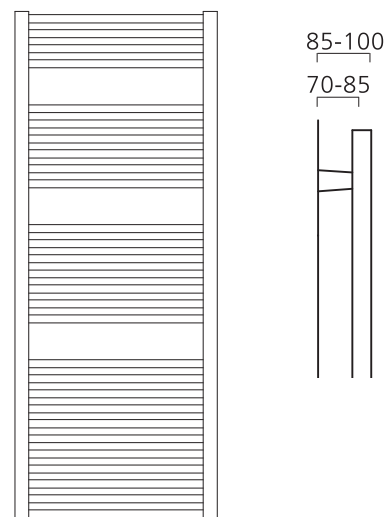

Pipe Centres & Technical Drawings

Pipe centres left to right = width less 30mm
Pipe centres from wall = 70mm-85mm
Depth from wall = 85mm-100mm

Optional White or Chrome hanging bars available please see page 88 for details.

Sizes and Prices Chrome

Dimensions (mm)		Cross Tubes	Output Δt 50°C		Product Code	Chrome Ex VAT	Chrome Inc VAT	Chrome +Valves Ex VAT	Chrome +Valves Inc VAT
Height	Width		Watts	Btu's					
818	400	15	199	679	BAYF814015C	£170.00	£204.00	£200.00	£240.00
	500	15	239	815	BAYF815015C	£175.00	£210.00	£205.00	£246.00
	600	15	279	952	BAYF816015C	£180.00	£216.00	£210.00	£252.00
1118	400	22	285	972	BAYF114022C	£182.00	£218.40	£212.00	£254.40
	500	22	346	1181	BAYF115022C	£187.00	£224.40	£217.00	£260.40
	600	22	408	1392	BAYF116022C	£193.00	£231.60	£223.00	£267.60
1462	500	28	442	1508	BAYF145028C	£211.00	£253.20	£241.00	£289.20
	600	28	522	1781	BAYF146028C	£219.00	£262.80	£249.00	£298.80
1720	500	34	538	1836	BAYF175034C	£226.00	£271.20	£256.00	£307.20
	600	34	636	2170	BAYF176034C	£233.00	£279.60	£263.00	£315.60

The BAYFORD Hydronic is suitable for use as dual fuel.

BAYFORD Electric White Sizes and Prices

Dimensions (mm)		Cross Tubes	Output Watts	Product Code	White Ex VAT	White Inc VAT
Height	Width					
818	500	15	400	BAYF815015E	£186.00	£223.20
1118	500	22	400	BAYF115022E	£193.00	£231.60
1462	500	28	750	BAYF145028E	£205.00	£246.00
1720	500	34	750	BAYF175034E	£211.00	£253.20
	580	34	1000	BAYF175834E	£248.00	£297.60