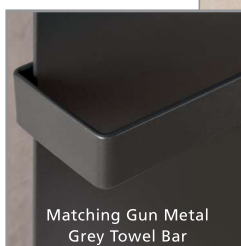

◆ 990mm x 390mm in White RAL 9016 with a Brushed towel bar & DRAKE Valves.

Sizes and Prices

Please add 10% to the RAL colour price to work out your special finish price.

Dimensions (mm)		Towel Bars	Output Δt 50°C		Product Code	White Ex VAT	White Inc VAT	RAL Colour Ex VAT	RAL Colour Inc VAT	White +Valves Ex VAT	White +Valves Inc VAT	RAL Colour +Valves Ex VAT	RAL Colour +Valves Inc VAT
Height	Width		Watts	Btu's									
Towel Bar will be painted to match the same colour as the radiator (note: widths listed in this table include towel bars)													
790	390	1	318	1085	HOLT793901M	£259.00	£310.80	£336.00	£403.20	£349.00	£418.80	£426.00	£511.20
990		1	399	1361	HOLT993901M	£282.00	£338.40	£367.00	£440.40	£372.00	£446.40	£457.00	£548.40
1190		1	480	1638	HOLT113901M	£313.00	£375.60	£407.00	£488.40	£403.00	£483.60	£497.00	£596.40
1590		2	642	2191	HOLT153902M	£439.00	£526.80	£571.00	£685.20	£529.00	£634.80	£661.00	£793.20
Supplied with a Brushed towel bar (note: widths listed in this table include towel bars)													
790	390	1	318	1085	HOLT793901B	£259.00	£310.80	£336.00	£403.20	£349.00	£418.80	£426.00	£511.20
990		1	399	1361	HOLT993901B ◆	£282.00	£338.40	£367.00	£440.40	£372.00	£446.40	£457.00	£548.40
1190		1	480	1638	HOLT113901B	£313.00	£375.60	£407.00	£488.40	£403.00	£483.60	£497.00	£596.40
1590		2	642	2191	HOLT153902B	£439.00	£526.80	£571.00	£685.20	£529.00	£634.80	£661.00	£793.20

*+Valves Prices include angled Chrome WREN 50mm Valves (page 95), please specify at time of order if you require straight valves.