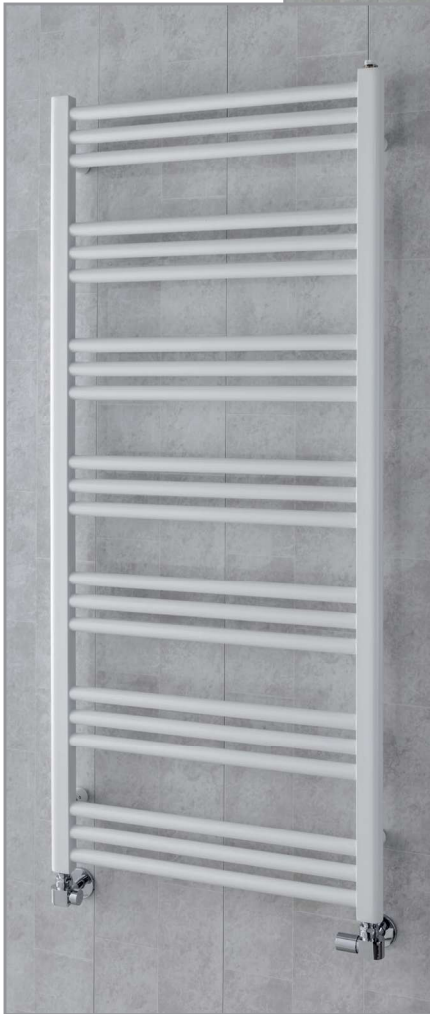

+Valves Prices include angled Chrome DRAKE or matching SHELLEY Valves.

DRAKE

SHELLEY

Please specify at time of order

1374 x 600
in White RAL 9016

◆ WINSFORD Ladder Rail 1374mm x 500mm in Textured Anthracite shown with matching SHELLEY Valves.

CLEVES

- Next Day Delivery (for orders placed by 11am), orders after this time will be delivered within 2 working days
- Classic steel towel rail in Chrome
- Floor or wall mounted options
- Dual fuel option available, please specify at time of order