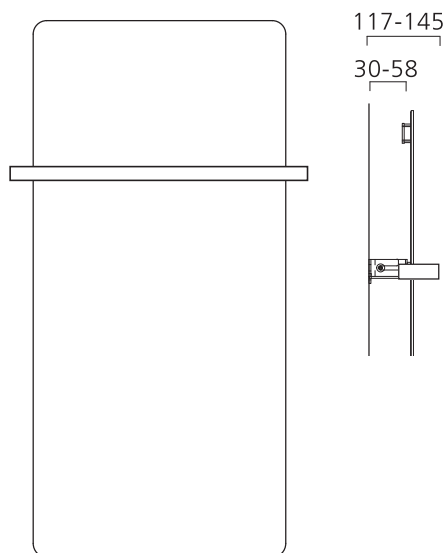

HOLT

Towel Rail

- Next Day Delivery for stock White RAL 9016 (orders placed by 11am), orders after this time will be delivered within 2 working days
- Slimline steel towel rail with soft curved edges
- Painted or brushed stainless steel towel bar options
- Towel bars are positioned in set locations
- Optional towel hook available (pg. 86)
- +Valves prices include Chrome WREN 50mm valves*
- 23 RAL colours, 10 special finishes, delivered in up to 5 working days (pg.12-13)

Pipe Centres and Technical Drawings

Pipe centres left to right = 50mm
Pipe centres from wall = 30mm - 58mm
Depth from wall = 117mm - 145mm