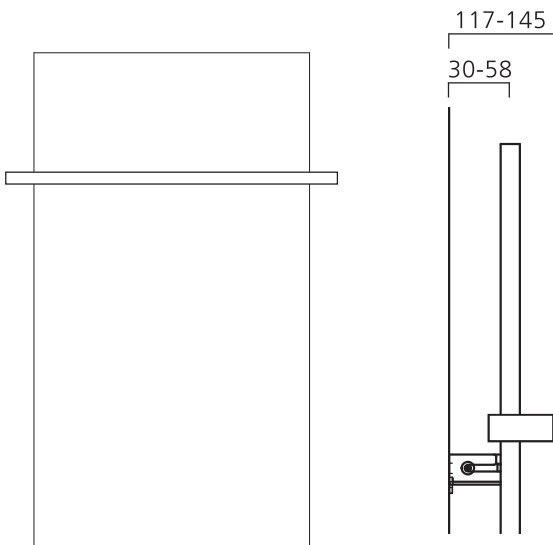

Pipe Centres and Technical Drawings

Pipe centres left to right	= 50mm
Pipe centres from wall	= 30mm - 58mm
Depth from wall	= 117mm - 145mm

Note: all widths listed in the pricing table above include the towel bars

Optional Accessories for HAWKHURST, DALE & HOLT

Note: Mirror Bars are not suitable with HOLT towel rails.

Description	Suitable for use with	Product Code	Price Ex VAT	Price Inc VAT
Towel Hook White	Dale, Hawkhurst, Holt	UNITHW	£24.00	£28.80
Towel Hook RAL	Dale, Hawkhurst, Holt	UNITHR	£31.00	£37.20