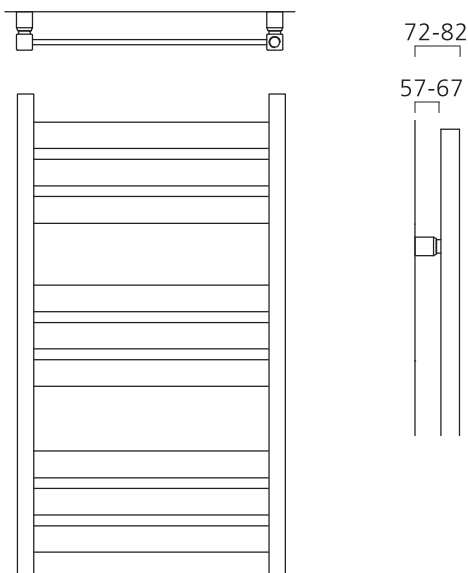

ASHBY

Ladder Rail

- Next Day Delivery for stock White RAL 9016 (orders placed by 11am), orders after this time will be delivered within 2 working days
- Italian design & manufacture
- Steel ladder rail with 50mm x 10mm cross tubes
- +Valves prices include Chrome DRAKE valves*
- 23 RAL colours, 10 special finishes, delivered in up to 5 working days (pg.12-13)

Pipe Centres and Technical Drawings

Pipe centres left to right = Width less 30mm
Pipe centres from wall = 57mm - 67mm
Depth from wall = 72mm - 82mm