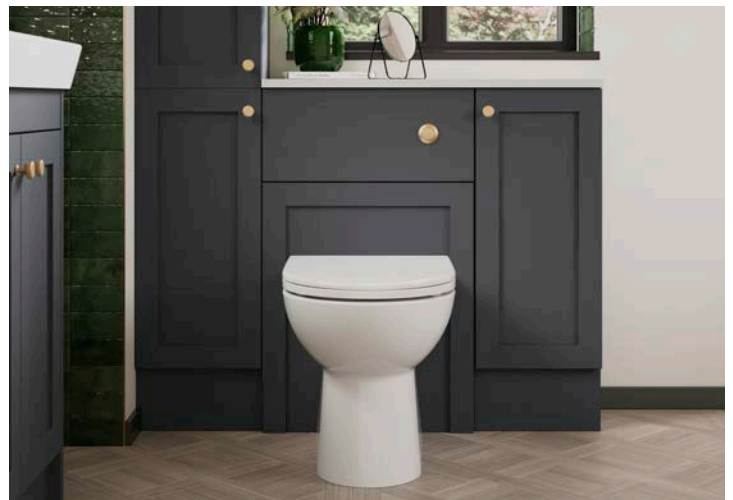

Winson Range

Wall Hung Vanity Kits

Winson vanity kits includes a basin with single tap hole and chrome interchangeable type 3 overflow ring, carcass, panels, fascias, end panels and soft-close fittings.