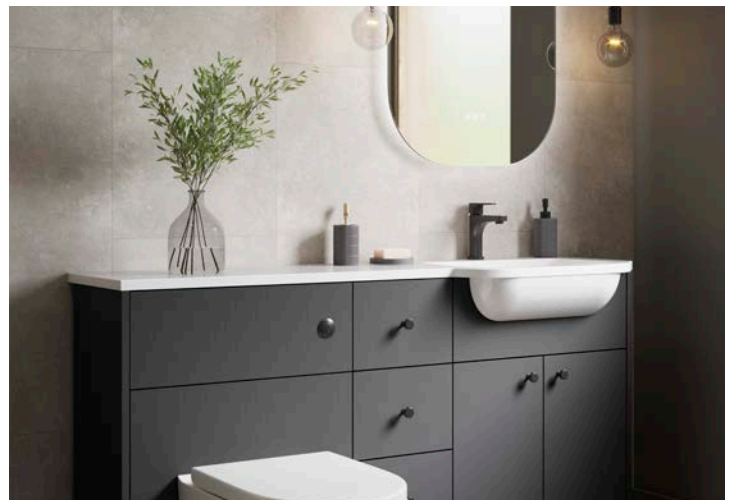

Get the look

600 WC Unit
300 Three Drawer Base Unit
600 Basin Unit

Complete the look

Derwent 1542 RH Wing Basin
Glasbury Matt Black Tap
Hamble BTW Pan with Hyde Seat
Caldas Matt Black Handle
Lomas 600 Plain Mirror