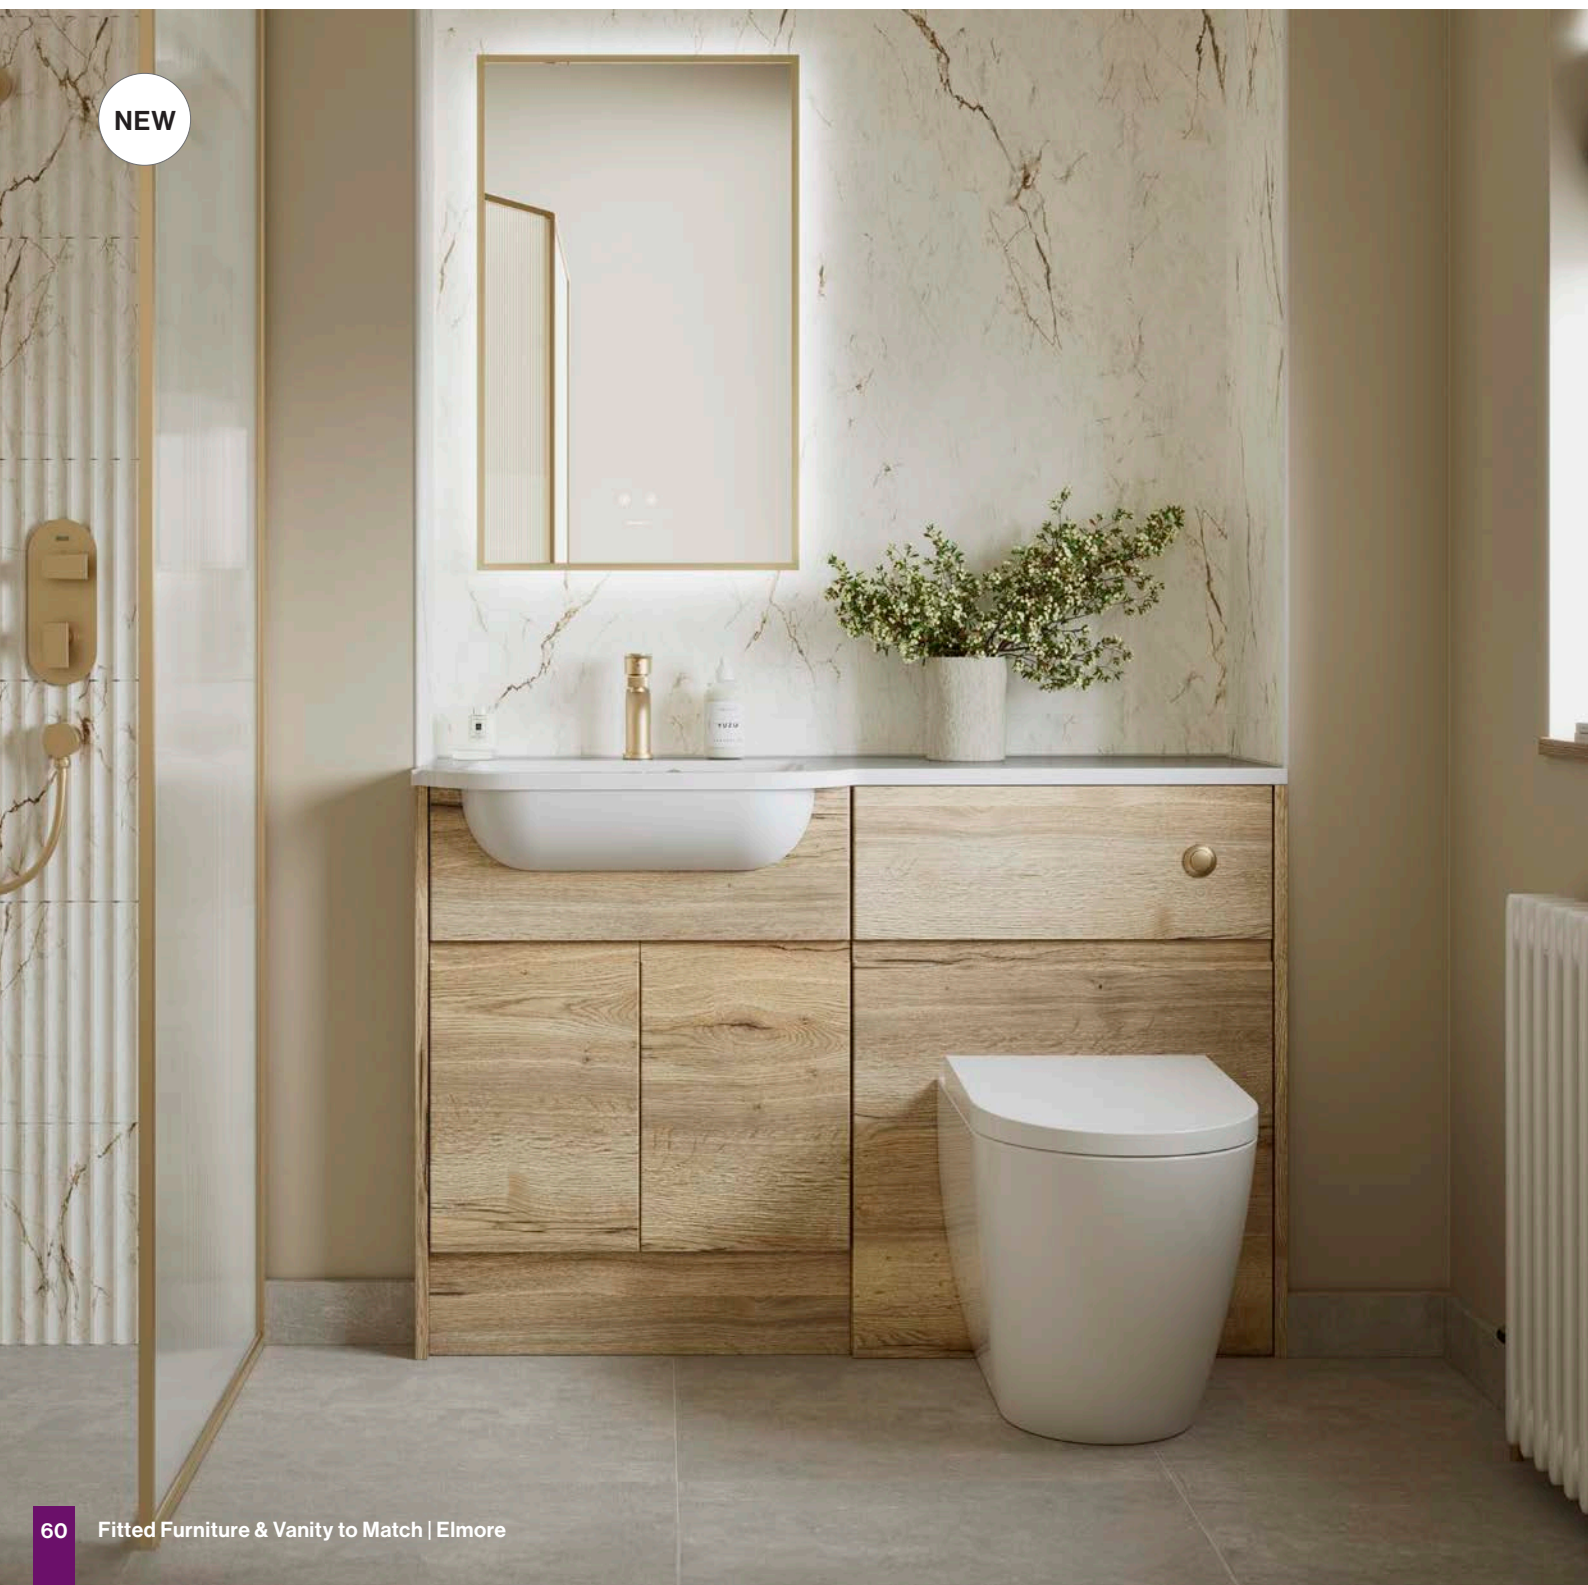

Elmore

Range

Elmore's integrated handle design combines minimalist elegance with a clean, uncluttered aesthetic, bringing a touch of modern sophistication to your bathroom. With soft-close hinges and smooth-glide drawers, and matching floor reaching decor end panels which eliminate the need for plinth returns and offer a more refined finish.