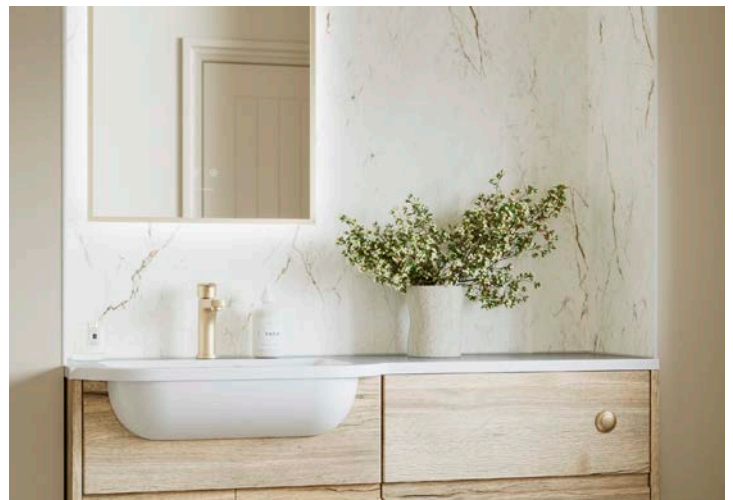

Furniture and basin shown are **now available** as part of a fitted furniture set.

Get the look

600 Basin Unit
600 WC Unit

Complete the look

Derwent 1242 LH Wing Basin
Glasbury Brushed Brass Tap
Hamble BTW Pan with Hyde Seat
Ferla 500 Brushed Brass Mirror