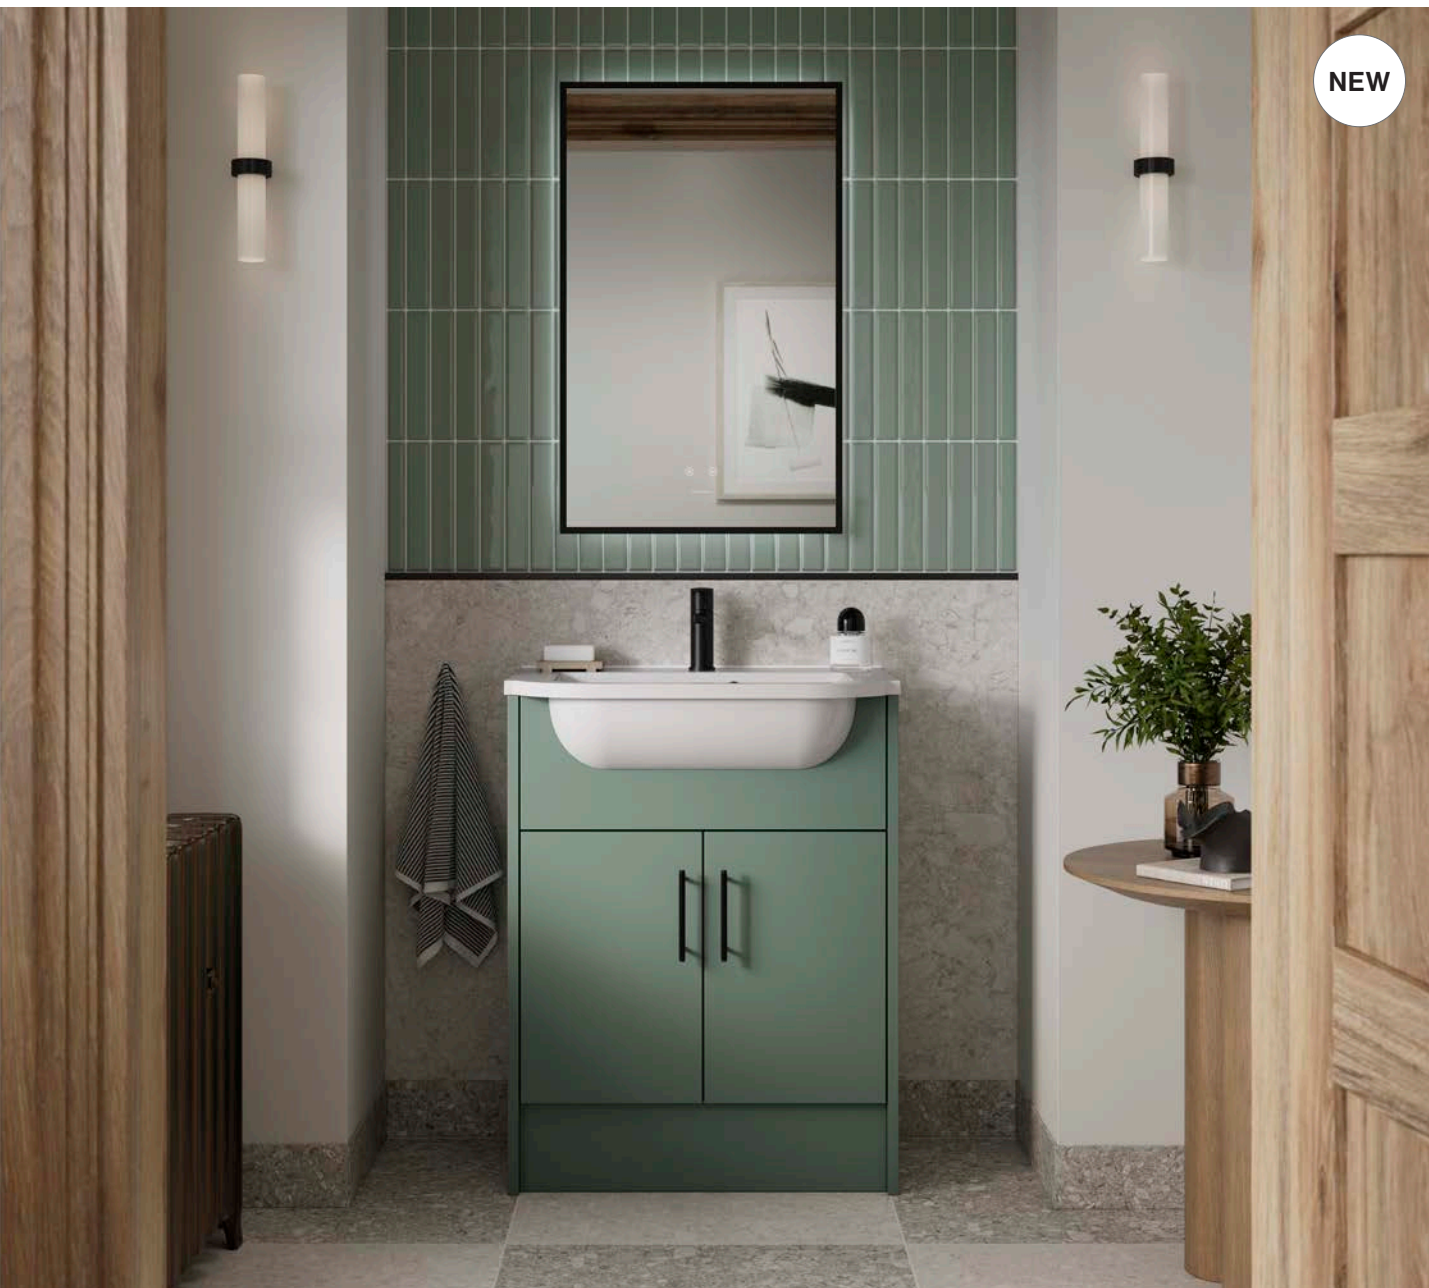

Bourton

Muted Green

NEW