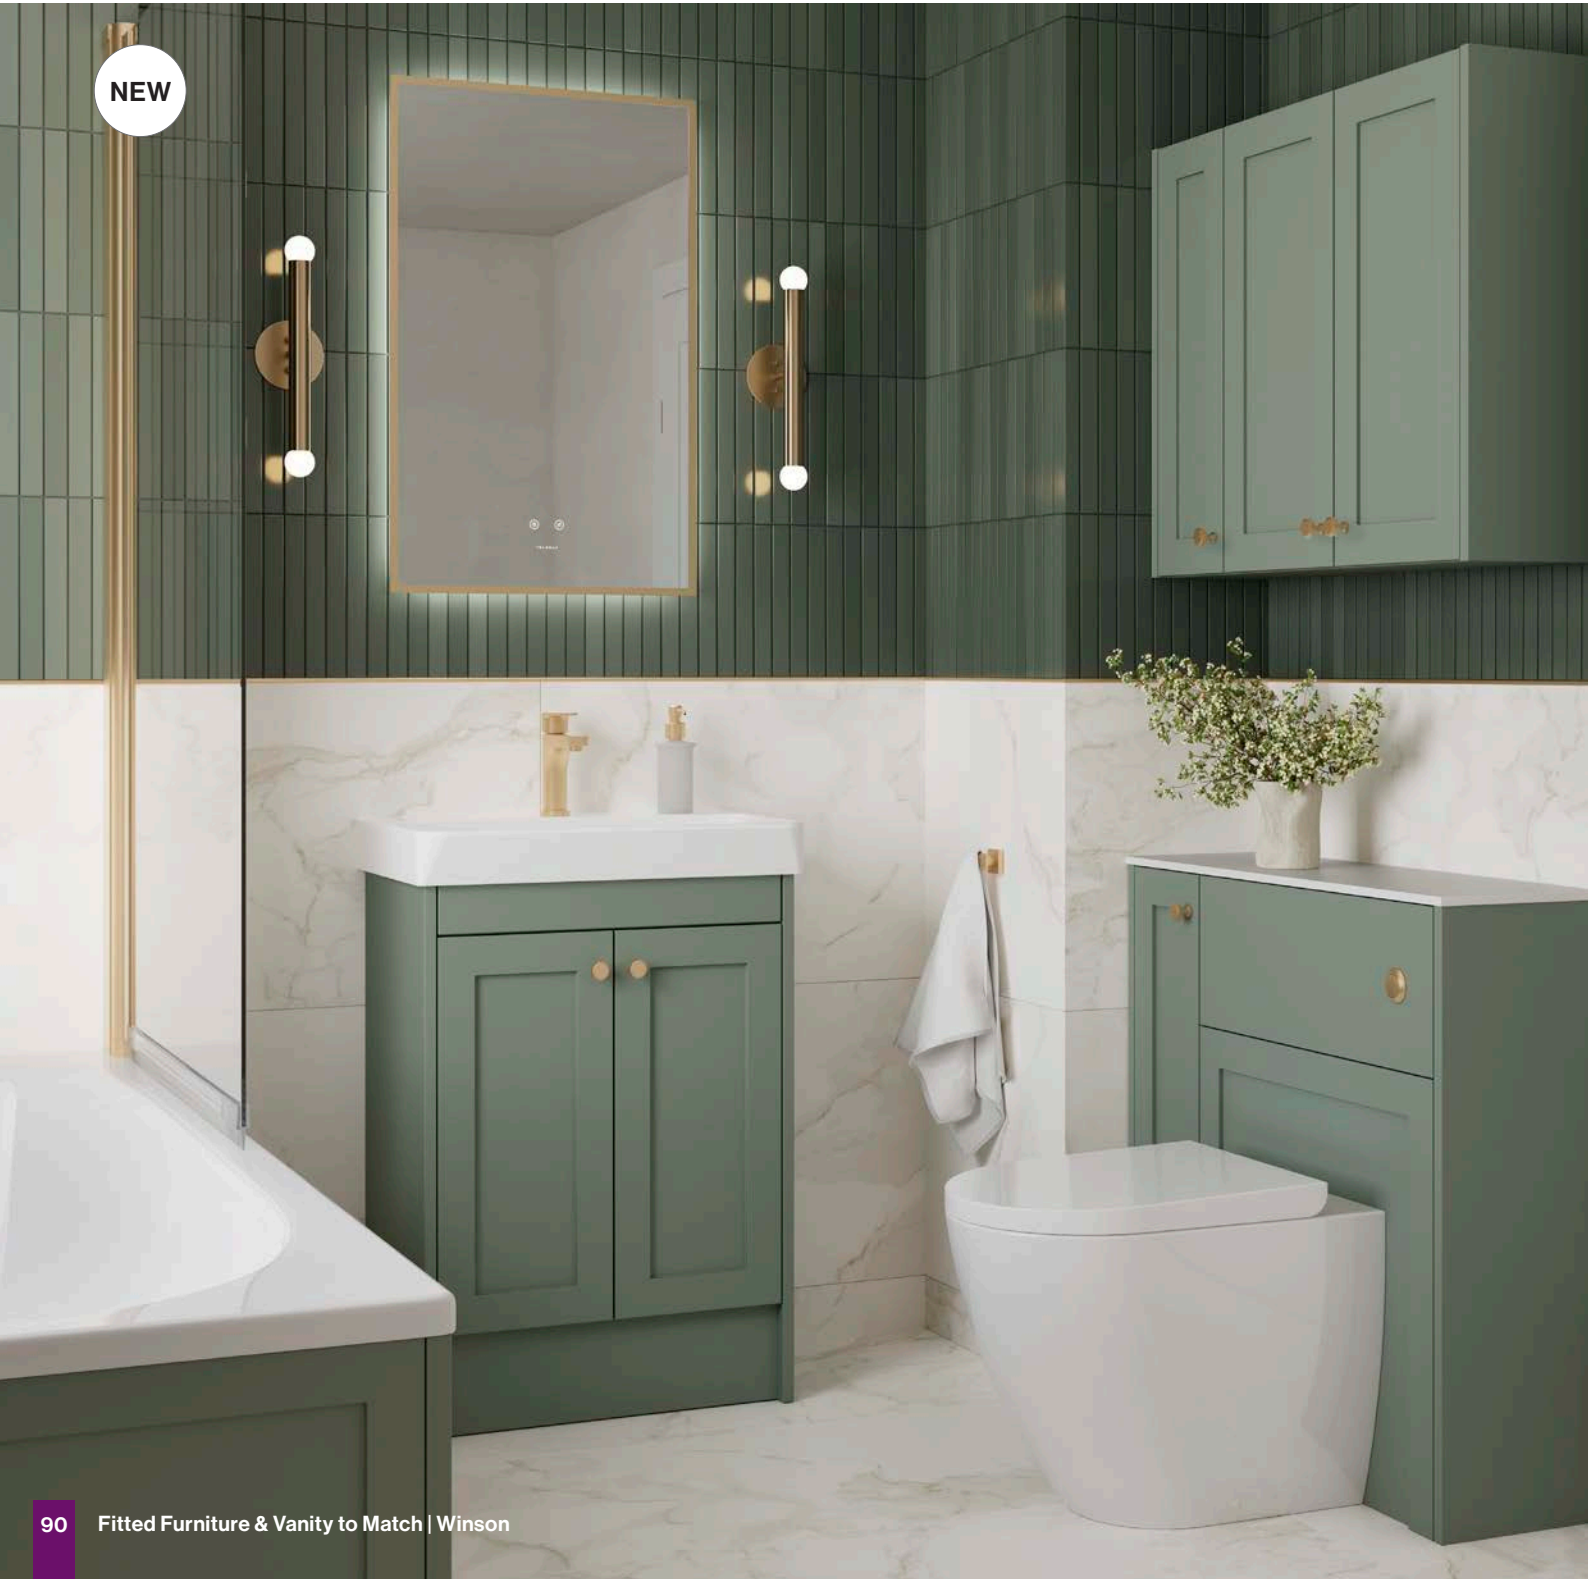

Steel Blue

10

Muted Blue

12

Matt Graphite

19

Halifax Oak

NEW

Winson

Range

Winson exudes timeless charm with its traditional shaker-style doors and soft-close doors and drawers, combining classic aesthetics with functional sophistication. Now available in nine elegant finishes, with matching floor reaching decor end panels which eliminate the need for plinth returns and offer a more refined finish.