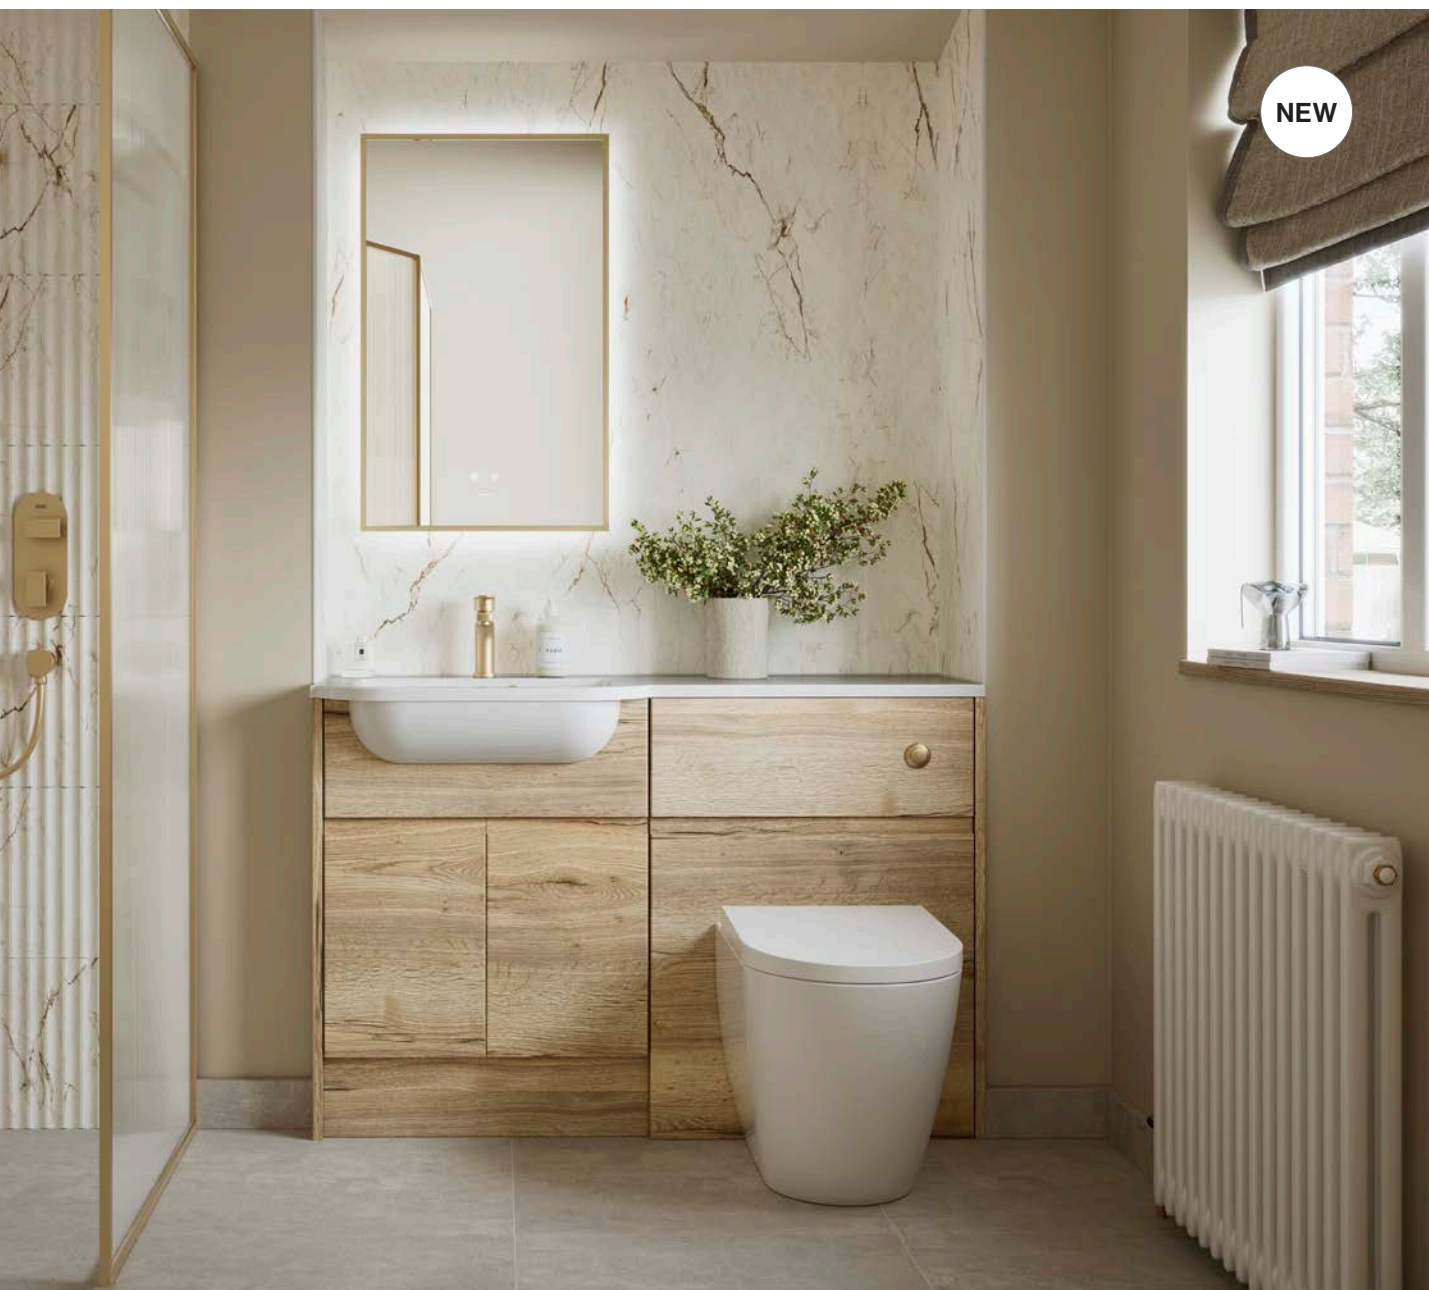

Complete the look

- Lavant 500 Vanity Basin
- Montford Matt Black Tap
- Hamble BTW Pan with Hyde Seat
- Grey Flint Veldstone Worktop 12mm
- Pasco 450 Mirror

Elmore

Halifax Oak

Furniture and basin shown are **now available** as part of a fitted furniture set.