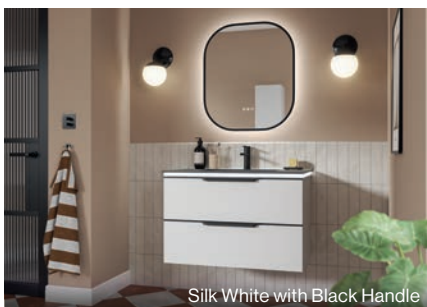

Reed Green

Highfield P164

With its sophisticated angled edges and two smooth-glide drawers, Highfield combines style with practicality. Available in four exquisite colours and with customisable lighting, you can effortlessly match it to your bathroom decor, adding a touch of modern luxury to your space.