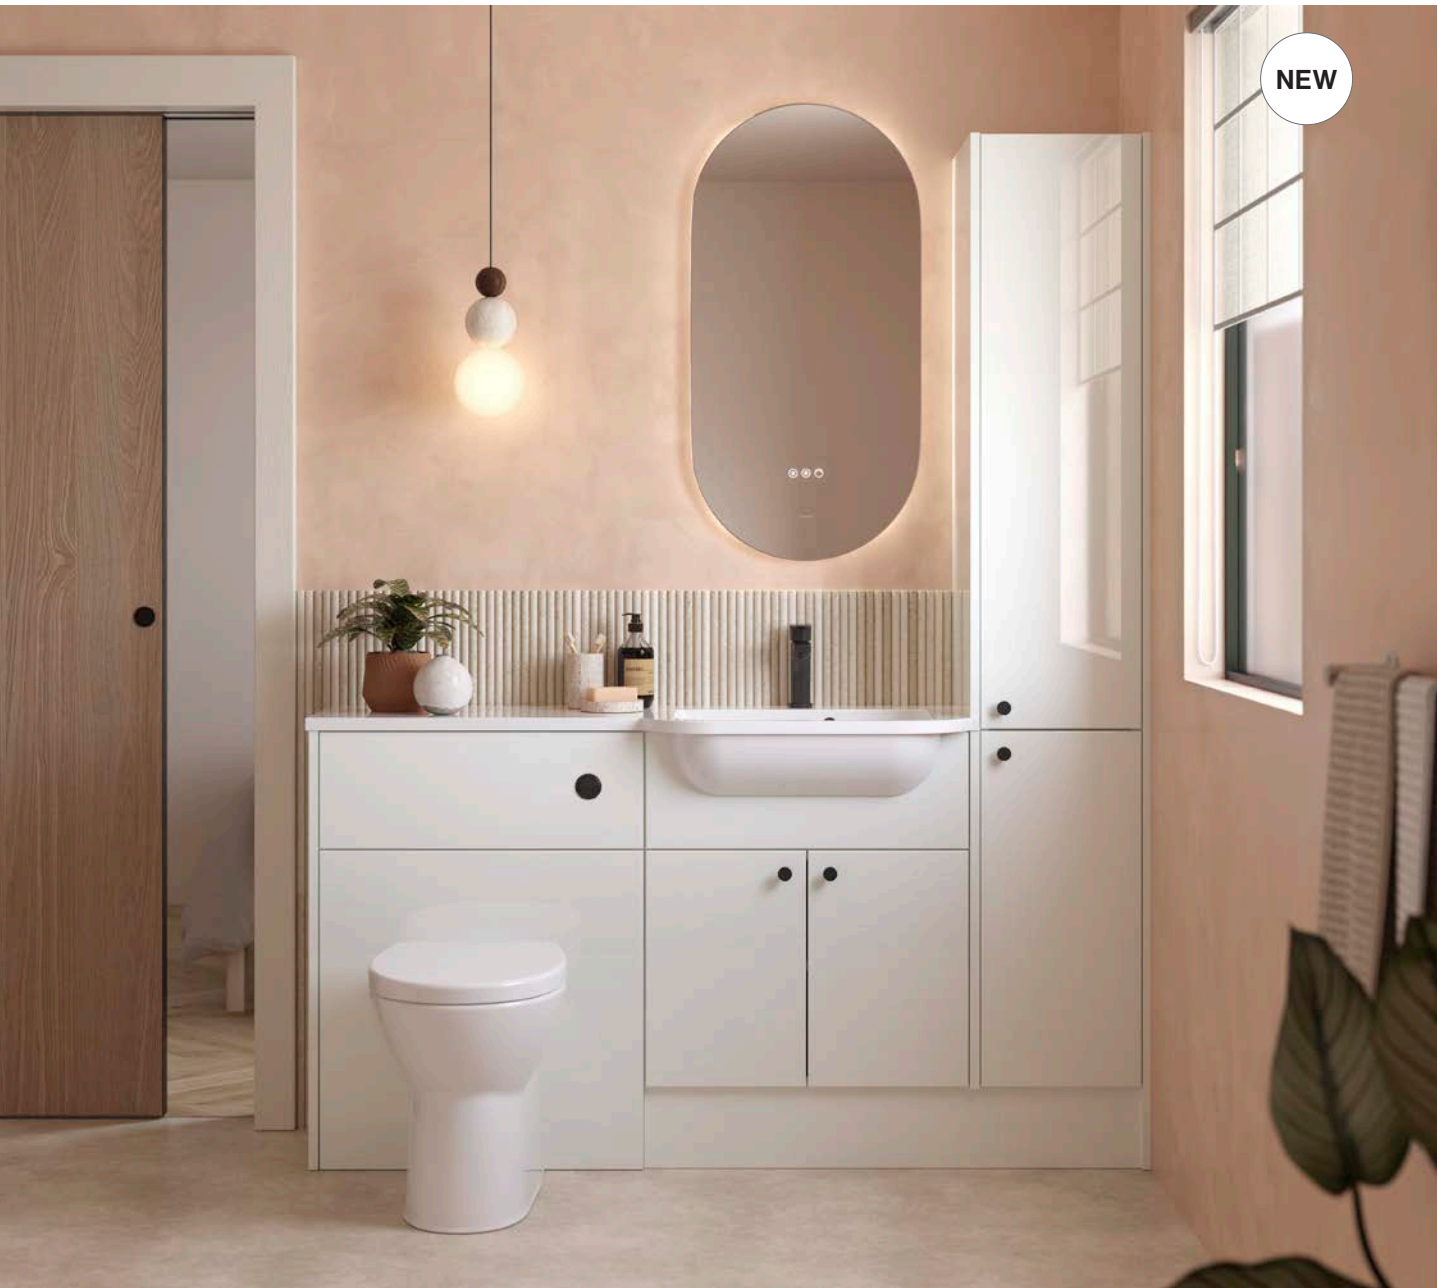

Bourton

Glossy White

NEW