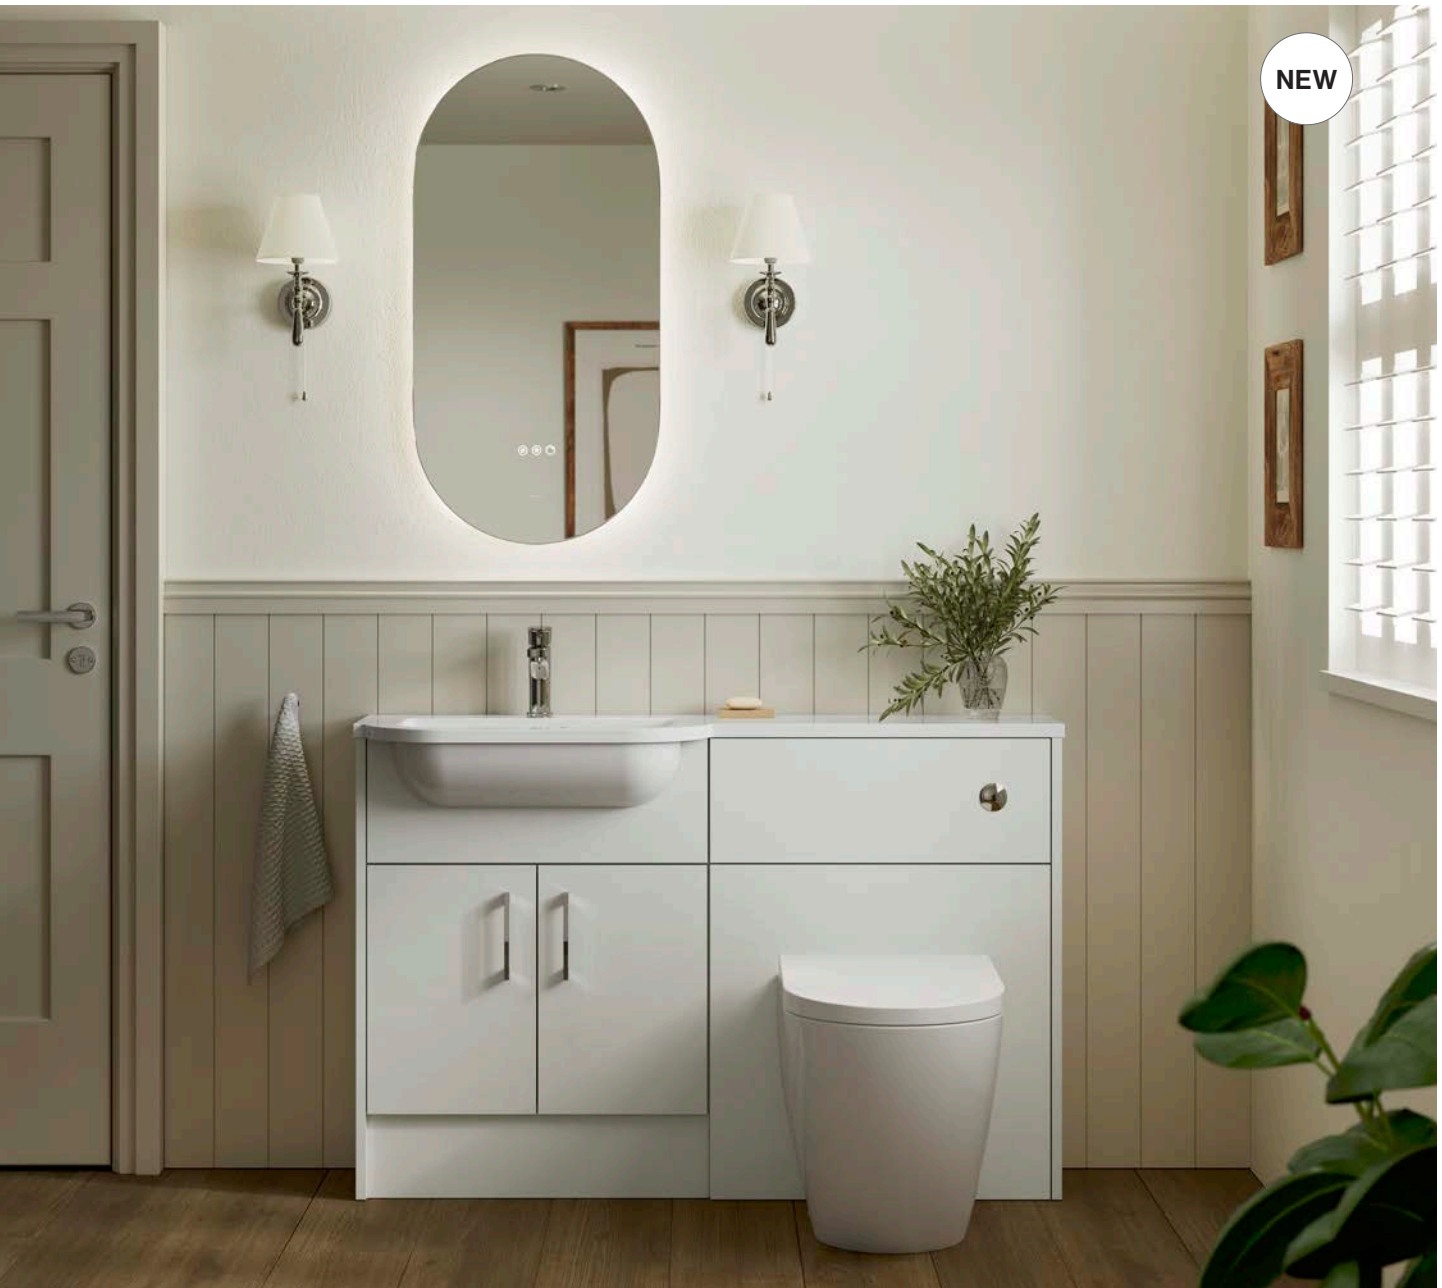

Complete the look

Derwent 1242 RH Wing Basin
Glasbury Matt Black Tap
Caldas Matt Black Handle
Pasco 450 Mirror

Bourton

Antique White

NEW

Furniture and basin shown are **now available** as part of a fitted furniture set.