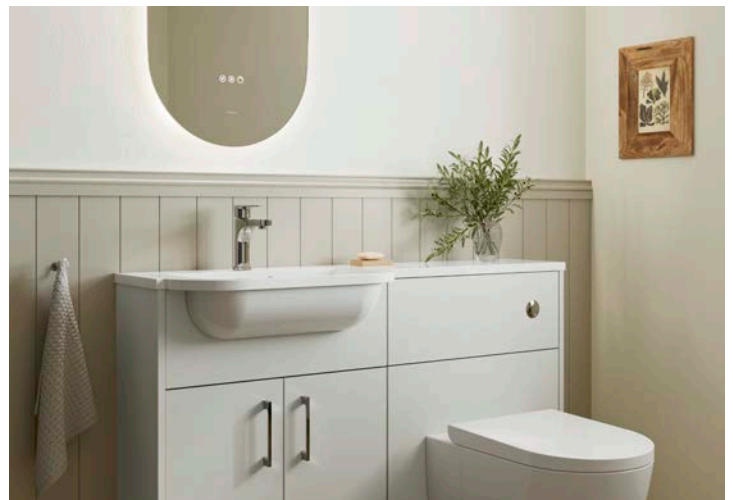

Furniture and basin shown are **now available** as part of a fitted furniture set.

Get the look

600 Basin Unit Slim
600 WC Unit Slim

Complete the look

Derwent 1242 LH Wing Basin Slim
Glasbury Chrome Tap
Hamble BTW Pan with Hyde Seat
Apalo Polished Chrome Handle
Pasco 450 Mirror