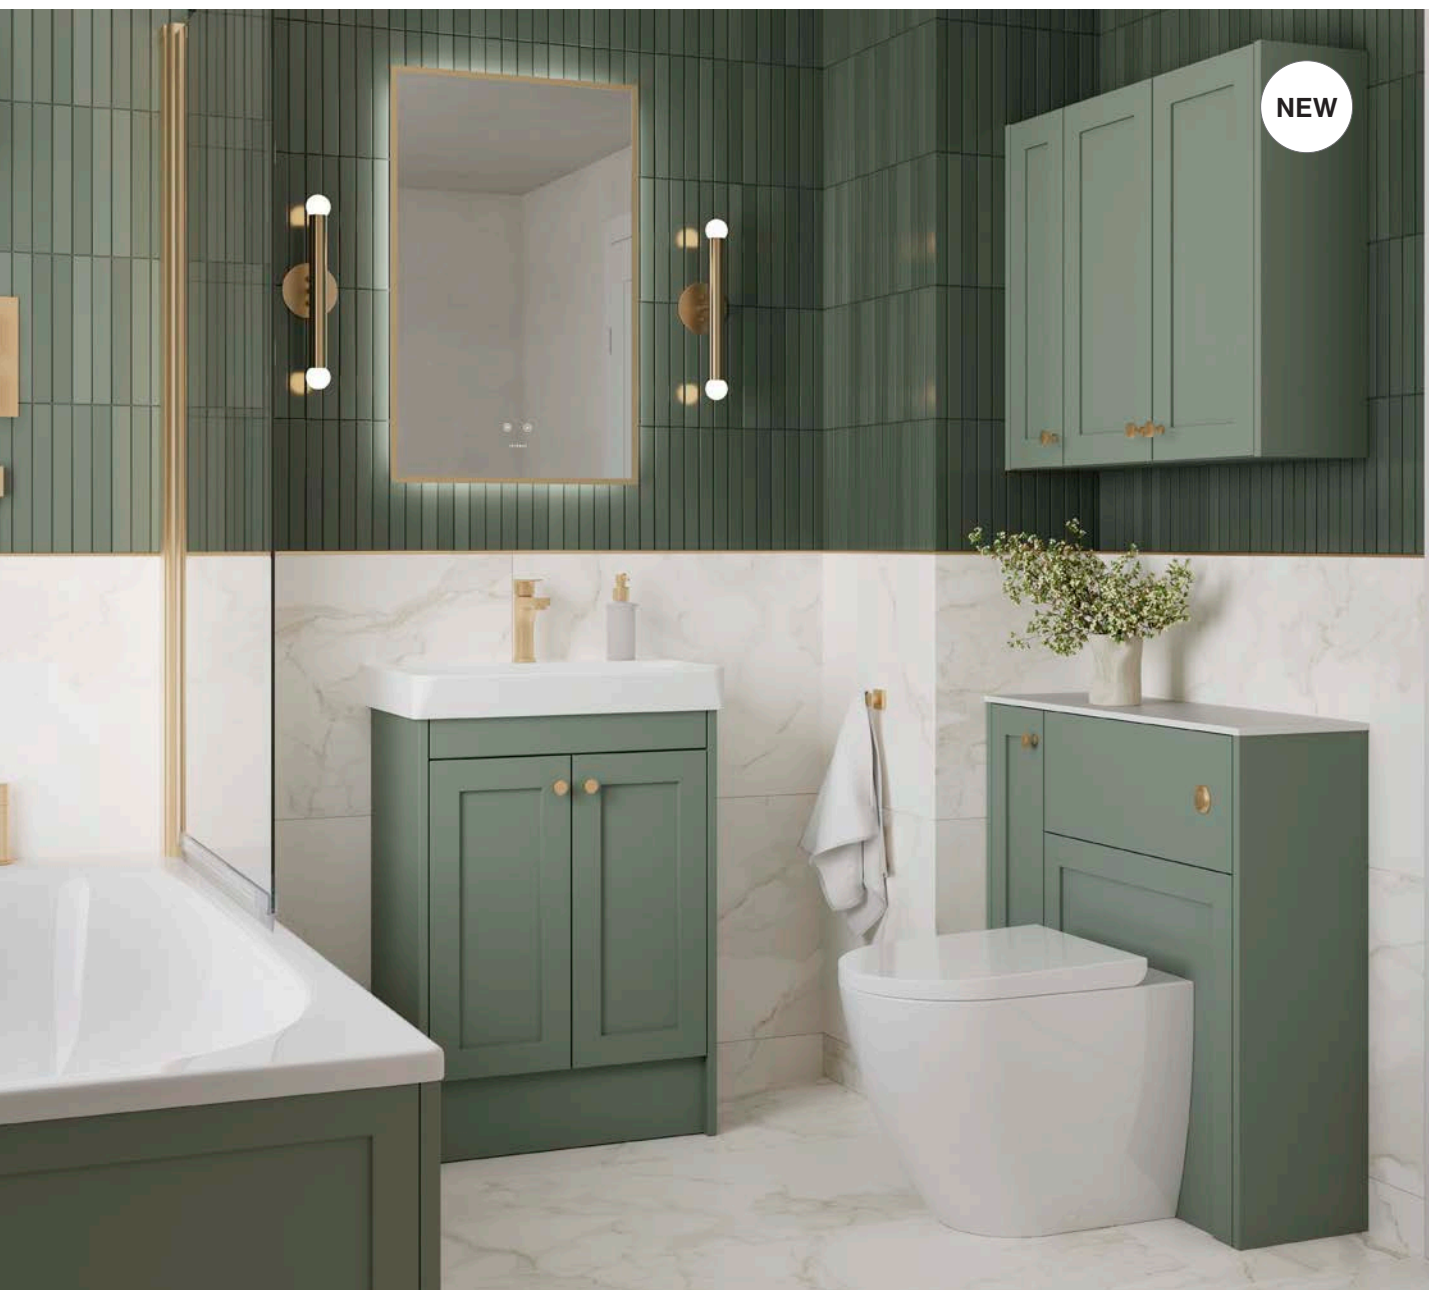

Winson

Muted Green