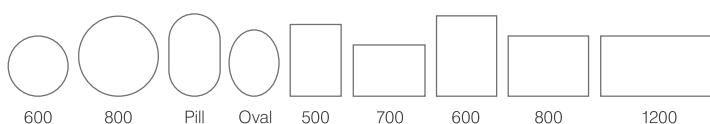

ADJUSTABLE LIGHTING
Cool to warm

Frame Mirrors	W x H x Dmm	Brushed Brass	RRP	Black	RRP
Circular 600	ø600 x 38	FR60RB	£344.00	FR60RG	£326.00
Circular 800	ø800 x 38	FR80RB	£460.00	FR80RG	£440.00
Pill	500 x 800 x 38	-		FR50PG	£368.00
Oval	500 x 700 x 38	FR50VB	£370.00	FR50VG	£343.00
500/700	500 x 700 x 38	-		FR50SG	£368.00
600/800	600 x 800 x 38	-		FR60SG	£440.00
1200	1200 x 600 x 38	-		FR120SG	£585.00