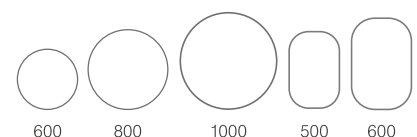

Smart home design

RITUAL

Connected by
WIZ

10
YEAR
GUARANTEE
against
manufacturing
defects

2
YEAR
GUARANTEE
on all
electrical
components

- On-trend backlit design with chamfered glass detailing
- Heated demist pad with energy saving 30min auto-off feature
- Connected by WiZ to link to your smart home
- Improve your wellbeing with circadian rhythm setup and scheduling
- Colour changing and dimming LEDs
- Controlled using WiZ Smart button, WiZ App or your choice of smart speaker (WiZ smart button included)
- SpaceSense™ compatible
- Fits seamlessly into existing smart home setup
- IP44 rated

Ritual Mirrors	Code	W x H x Dmm	RRP
Circular 600	RLM60C	ø600 x 40	£455.00
Circular 800	RLM80C	ø800 x 40	£540.00
Circular 1000	RLM100C	ø1000 x 40	£620.00
500/800	RLM050	500 x 800 x 40	£482.00
600/900	RLM060	600 x 900 x 40	£515.00