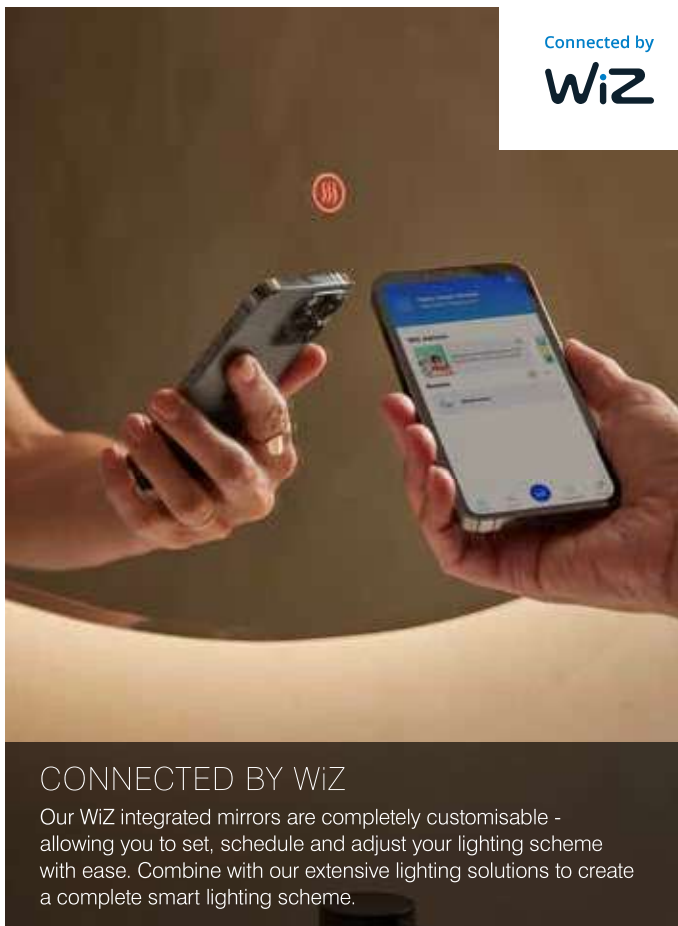

Discover

ROPER RHODES MIRRORS

GUARANTEE
against manufacturing
defects

GUARANTEE
on all electrical
components

MOTION SENSOR
VIDEO

MOTION SENSOR TECHNOLOGY

Add convenience and efficiency with motion activated lighting — it turns on as you walk into your bathroom and off when you leave, saving energy.