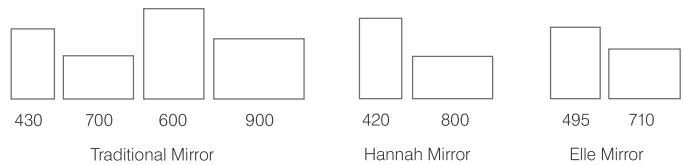

- Bevelled edged mirrors
- Slim depth design
- Heated demister pad prevents mirror steaming up (Traditional mirrors only)

Traditional Mirrors	Code	W x H x Dmm	RRP	Mirrors	Code	W x H x Dmm	RRP
430/700	WMB2022	430 x 700 x 30	£280.00	Elle 405/595	MPS403	405 x 595 x 20	£123.50
600/900	WMB2020	600 x 900 x 30	£346.00	Hannah 420/800	MPS402	420 x 800 x 20	£141.00