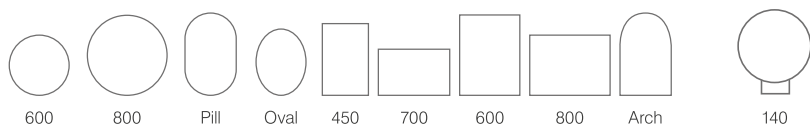

3X MAGNIFICATION VANITY MIRROR

A handheld vanity mirror with 3x magnification. The mirror can be used handheld or freestanding and is supplied with a wireless charging stand and USB cable.

Thesis Mirror	W x H x Dmm	Black	RRP	Brushed Brass	RRP	Gunmetal	RRP
Circular 600	ø600 x 38	TNM60C	£139.50	TNM60C-BR	£161.00	TNM60C-GM	£161.00
Circular 800	ø800 x 38	TNM80C	£198.50	TNM80C-BR	£234.50	TNM80C-GM	£234.50
Pill	500 x 800 x 38	TNM50P	£198.50	TNM50P-BR	£218.50	TNM50P-GM	£218.50
Oval	500 x 700 x 38	TNM50V	£188.50	TNM50V-BR	£209.50	-	
450/700	450 x 700 x 38	TNM045	£150.00	TNM045-BR	£166.50	TNM045-GM	£166.50
600/800	600 x 800 x 38	TNM060	£188.50	TNM060-BR	£208.00	TNM060-GM	£208.00
Arch	500 x 800 x 38	TNM50A-BL	£182.00	TNM50A-BR	£200.50	TNM50A-GM	£200.50

Vanity Mirror	Code	W x H x Dmm	RRP
Vanity Mirror	VM03	140 x 140	£99.00