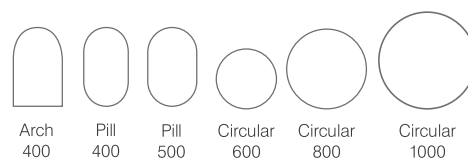

*Straps are not compatible with 1000 circular variants