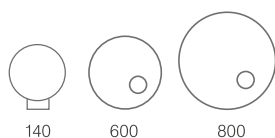

ON MIRROR WIRELESS CHARGING & MAGNETIC ATTACHMENT

With the internal magnetic attachment, you can place your Loop vanity mirror anywhere. Set it at the perfect height on your coordinating wall mirror, or place on the dedicated charging ring to keep it powered up.

Loop Framed & Vanity Mirrors	Code	Finish	W x H x Dmm	RRP
600 wall mirror & vanity mirror	VMM60CUBL	Black	600 x 600 x 34	£475.00
800 wall mirror & vanity mirror	VMM80CUBL	Black	800 x 800 x 34	£575.00
600 wall mirror & vanity mirror	VMM60CUBR	Brushed brass	600 x 600 x 34	£475.00
800 wall mirror & vanity mirror	VMM80CUBR	Brushed brass	800 x 800 x 34	£575.00
Vanity mirror	VM03		140 x 140	£99.00