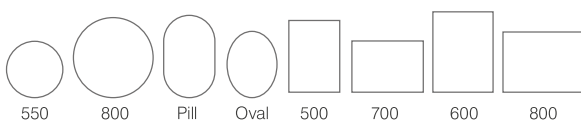

ADJUSTABLE LIGHTING
Cool to warm

Eminence Mirrors	Code	W x H x Dmm	RRP
Circular 550	EM55CAL	ø550 x 35	£354.00
Circular 800	EM80CAL	ø800 x 35	£447.00
Pill	EM80PAL	500 x 800 x 35	£466.00
Oval	EM65OAL	490 x 650 x 35	£397.00
500/700	EM70RAL	500 x 700 x 35	£411.00
600/800	EM80RAL	600 x 800 x 35	£463.00