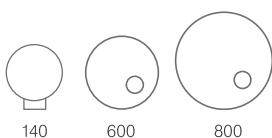

MIRROR VIDEO
Scan to see the Loop
mirror features in action