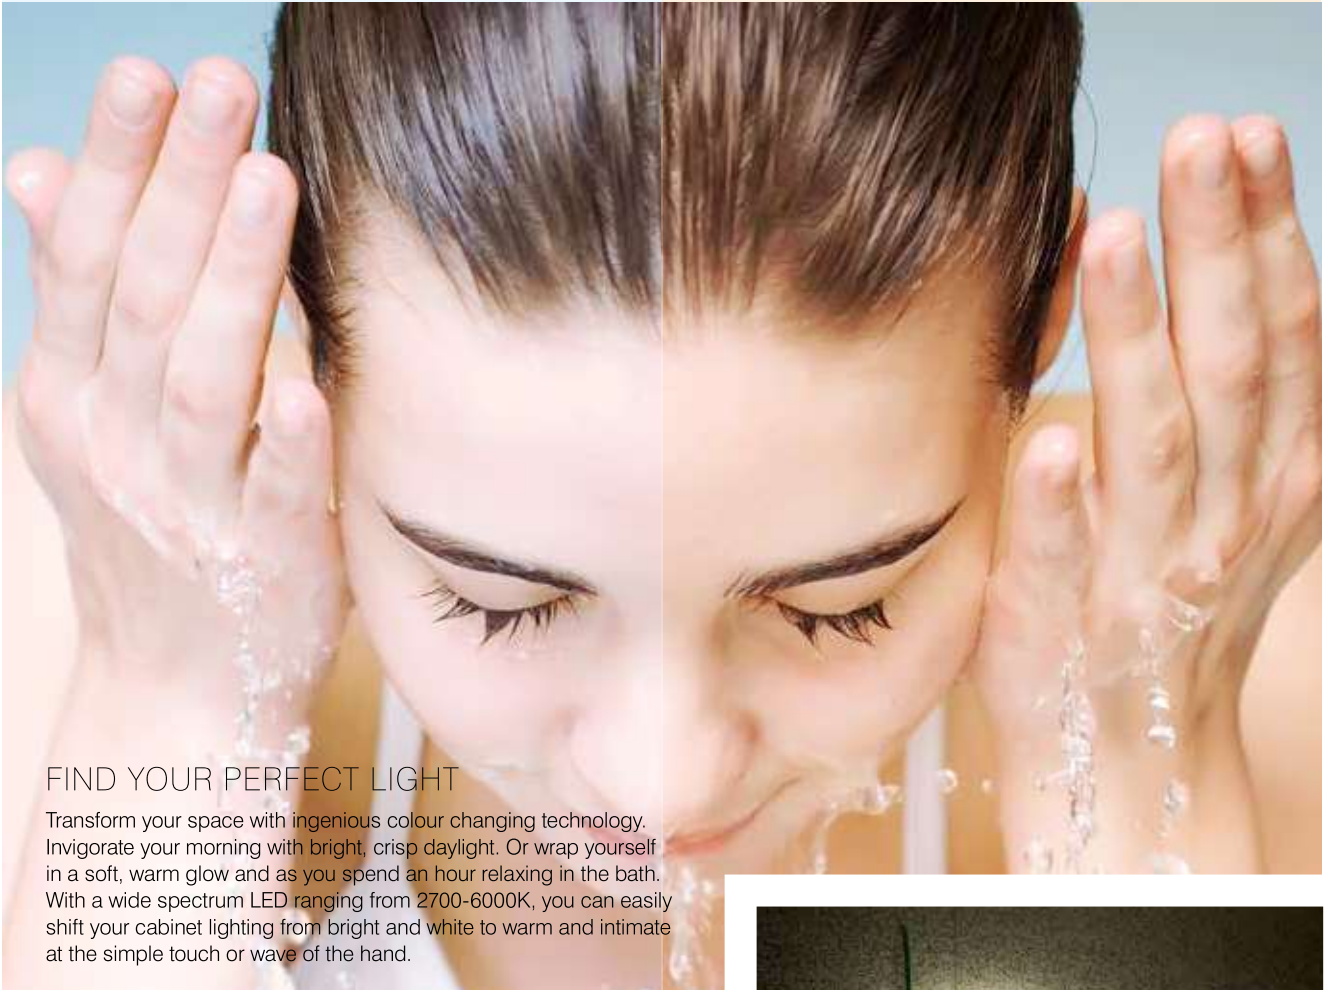

6000K

Cool to warm

2700K

FIND YOUR PERFECT LIGHT

Transform your space with ingenious colour changing technology. Invigorate your morning with bright, crisp daylight. Or wrap yourself in a soft, warm glow and as you spend an hour relaxing in the bath. With a wide spectrum LED ranging from 2700-6000K, you can easily shift your cabinet lighting from bright and white to warm and intimate at the simple touch or wave of the hand.