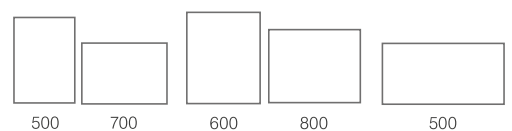

CONNECTED BY WIZ
Smart home compatible with app control

INCLUDES SMART BUTTON
Choose to turn your lights on and off & control the brightness with your smart button

Link Mirrors	Code	W x H x Dmm	RRP
Circular 600	LKM60C	ø600 x 40	£455.00
Circular 800	LKM80C	ø800 x 40	£540.00
Pill	LKM50P	500 x 800 x 40	£482.00
600/800	LKM060	600 x 800 x 40	£515.00

Leap Pro Mirrors	Code	W x H x Dmm	RRP
500x700	LPM050	500 x 700 x 65	£325.00
600x800	LPM060	600 x 800 x 65	£350.00
1000x500	LPM100	1000 x 600 x 65	£400.00

Effortless style

CALIBRE

Rectangle shapes only

10 YEAR