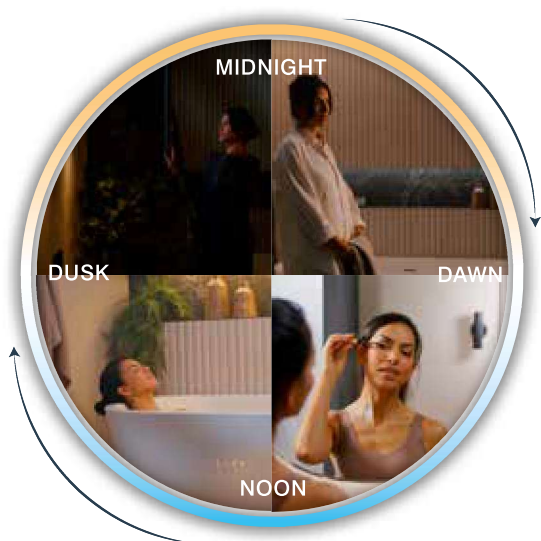

BATHROOM LIGHTING ROUTINE
Customisable brightness & warmth to match your mood, schedule to turn on in-line with your routine.