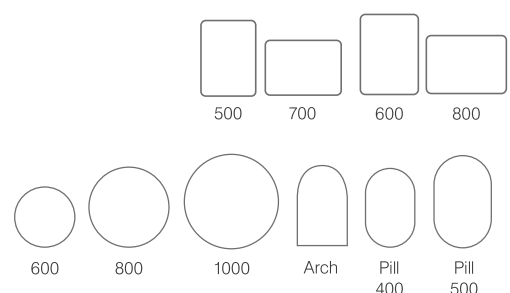

GHOST GLASS DESIGN
When off, the lighting around the mirror vanishes into the mirror's reflection

Phantom Mirrors	Code	W x H x Dmm	RRP
Circular 600	PHM60C	ø595 x 35	£350.00
Circular 800	PHM80C	ø800 x 35	£450.00
Circular 1000	PHM10C	ø1000 x 35	£550.00
Arch	PHM40A	405 x 795 x 35	£355.00
400 Pill	PHM40P	400 x 800 x 35	£365.00
500 Pill	PHM50P	500 x 800 x 35	£375.00
500x700	PHM050	500 x 700 x 35	£350.00
600x800	PHM060	595 x 795 x 35	£400.00