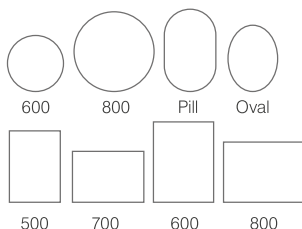

Calibre Mirrors	Code	W x H x Dmm	RRP
Circular ø600	CLM60C	600 x 600 x 29	£232.00
Circular ø800	CLM80C	800 x 800 x 29	£297.00
Pill	CLM50P	500 x 800 x 29	£250.00
Oval	CLM50V	500 x 800 x 29	£241.00
500x700	CLM050	500 x 700 x 29	£260.00
600x800	CLM060	600 x 800 x 29	£306.00