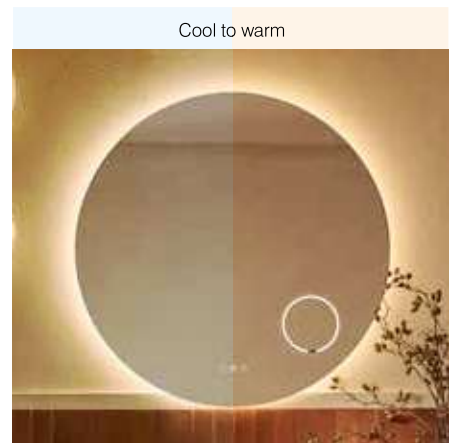

Loop Backlit Mirror	Code	W x H x Dmm	RRP
600 Circular	VMM60CUAM	600 x 600 x 25	£450.00
800 Circular	VMM80CUAM	800 x 800 x 25	£550.00
Vanity mirror	VM03	140 x 140	£99.00

MIRROR VIDEO
Scan to see the Loop
mirror features in action