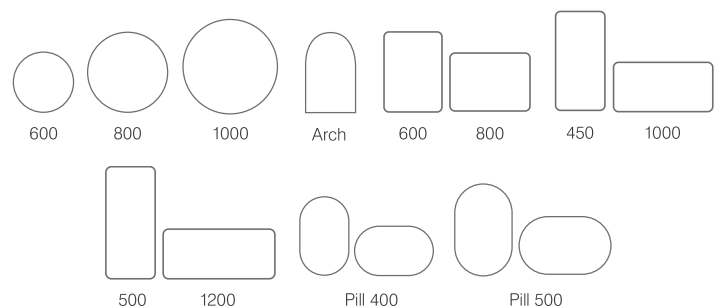

Endless shapes, infinite choices

FABER

10 YEAR

GUARANTEE against manufacturing defects

2 YEAR

GUARANTEE on all electrical components

- Backlit, ambient lighting
- High-end bevel edge detailing
- Motion sensing with auto-off (optional feature)
- Three touch sensor
- Colour changing technology with presets and scrolling
- Brightness control
- Separate demister control with auto-off
- 14 orientations to suit any project
- IP44 rated

MOTION SENSOR
The mirror automatically lights up when it detects motion and turns off when no movement is sensed

Faber Mirrors	Code	W x H x Dmm	RRP
Circular 600	FBM60C	ø600 x 29	£275.00
Circular 800	FBM80C	ø800 x 29	£325.00
Circular 1000	FBM100C	ø1000 x 29	£375.00
Arch	FBM4090A	400 x 900 x 29	£299.00
600x800	FBM6080	600 x 800 x 29	£299.00
1000x450	FBM1045	1000 x 450 x 29	£325.00
1200x500	FBM1250	1200 x 500 x 29	£399.00
Pill 400	FBM4090P	400 x 900 x 29	£275.00
Pill 500	FBM5090P	500 x 900 x 29	£300.00