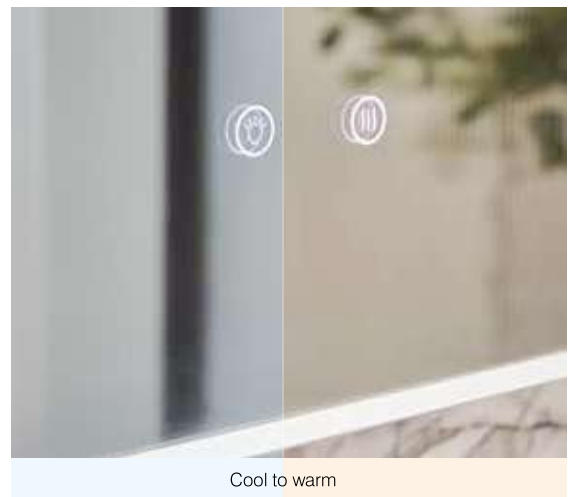

CONNECTED BY WIZ
Smart home compatible with app control

INCLUDES SMART BUTTON
Choose to turn your lights on and off & control the brightness with your smart button

Link Mirrors	Code	W x H x Dmm	RRP
Circular 600	LKM60C	ø600 x 40	£455.00
Circular 800	LKM80C	ø800 x 40	£540.00
Pill	LKM50P	500 x 800 x 40	£482.00
600/800	LKM060	600 x 800 x 40	£515.00

Sleek design. Smart power

LEAP PRO

10
YEAR

GUARANTEE
against
manufacturing
defects

2
YEAR

GUARANTEE
on all
electrical
components

- Modern, slim lighting style
- Two-pin shaving socket with isolating rocker switch
- USB & USB-C shaver ports
- Dual touch sensor
- Colour changing technology
- Brightness control
- Separate demist with auto-off
- IP44 rated