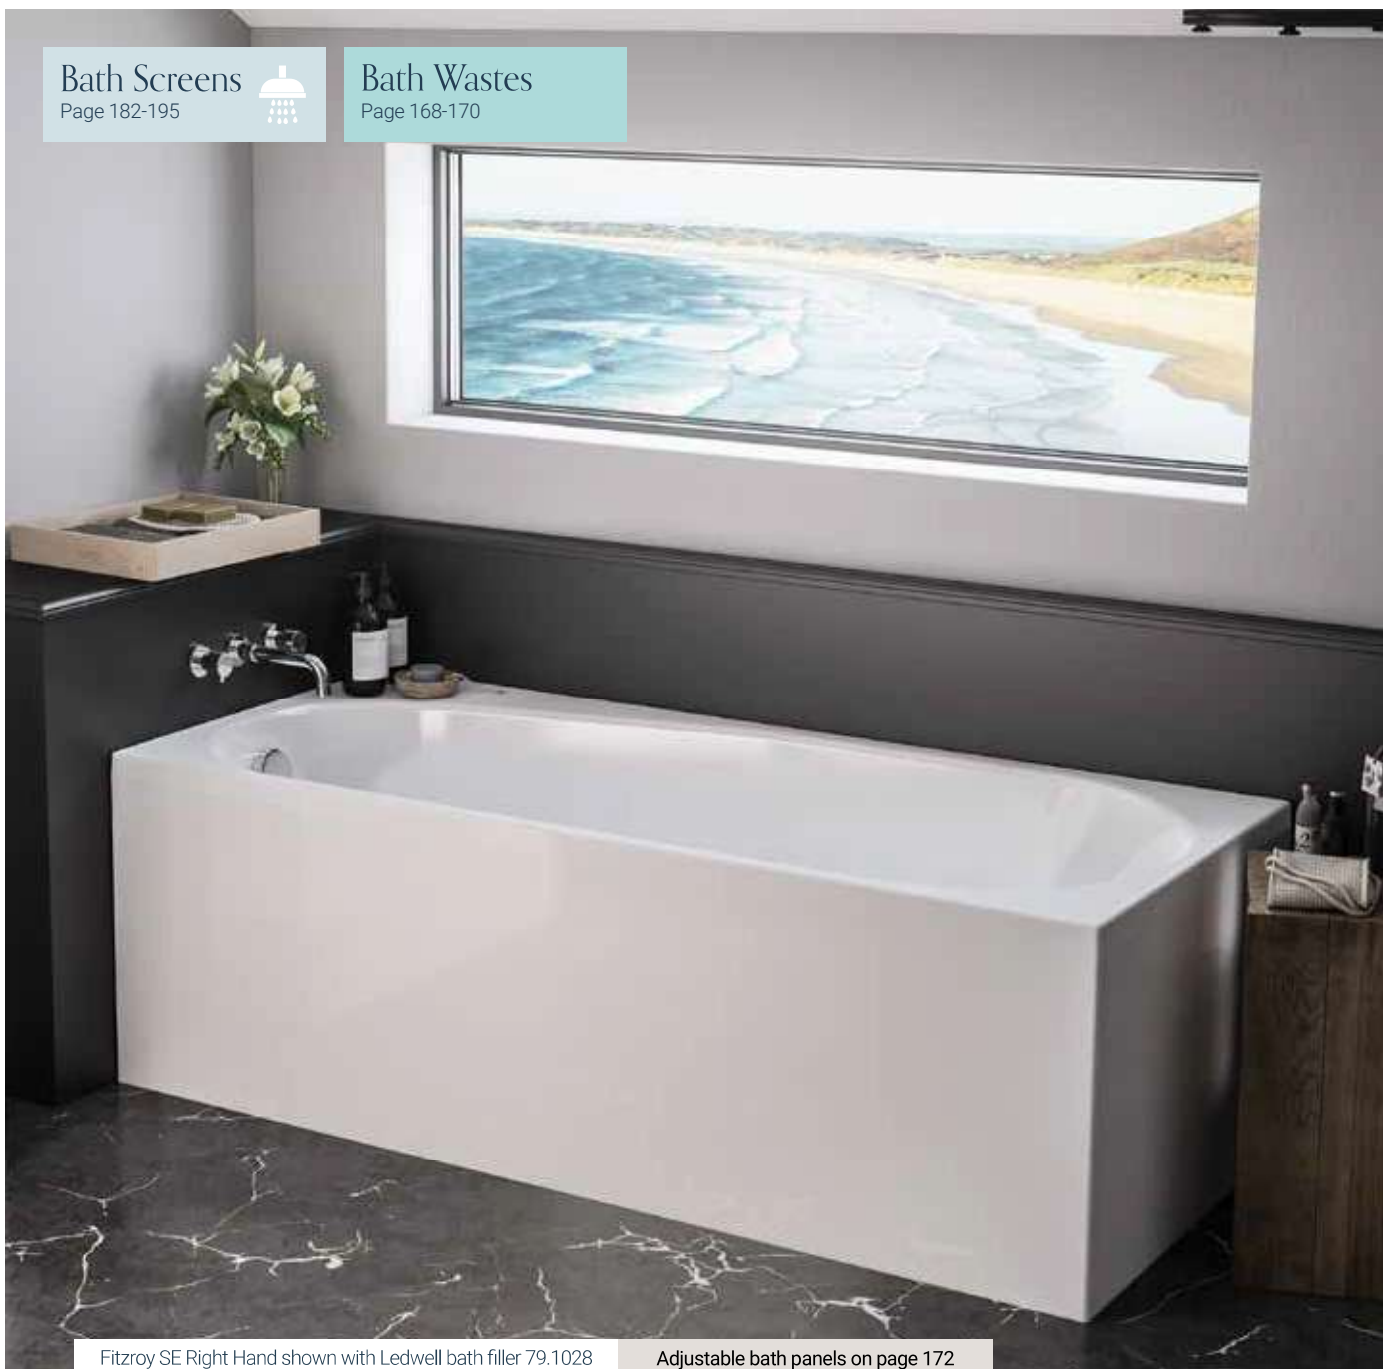

Adjustable bath panels on page 172

PRODUCT FEATURES

- 4 models
- Each available in: 5mm Acrylic & Ultra Strong Beauforté
- Supplied without pre-drilled tap holes or waste fittings
- 440mm depth on all Fitzroy models
- Wide corner shelf for taps or bathroom accessories

Bath Screens

Page 182-195

Bath Wastes

Page 168-170

Fitzroy SE Right Hand shown with Ledwell bath filler 79.1028