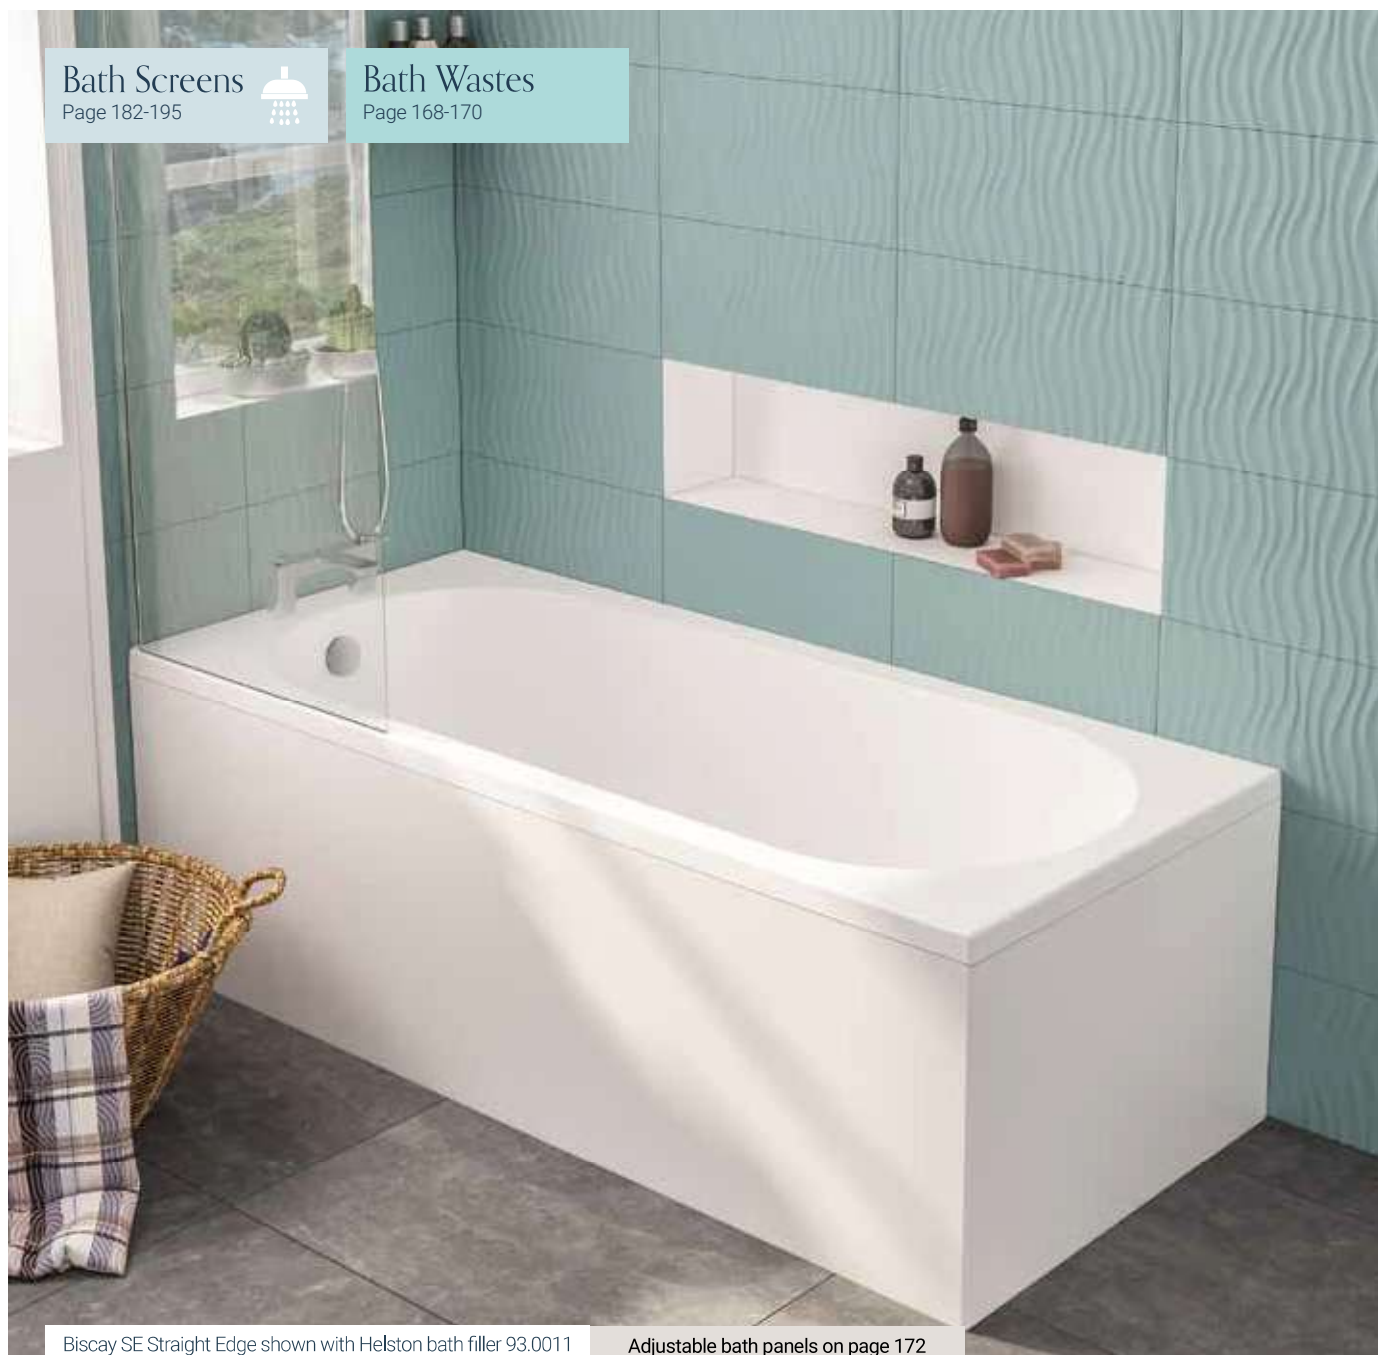

Bath Screens
Page 182-195

Bath Wastes
Page 168-170

Biscay SE Straight Edge shown with Helston bath filler 93.0011

Adjustable bath panels on page 172