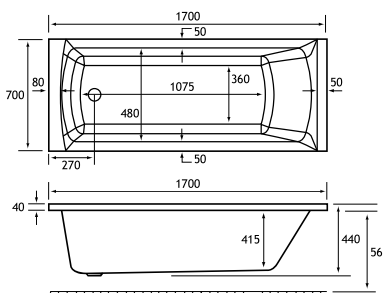

1700 x 700 SE

1700 x 700 x 440mm

238 Litres

DESCRIPTION	CODE	£ EX VAT	£ INC VAT
1700 x 700 SE Rockall - 5mm	42.0086	299.00	358.80
1700 x 700 SE Rockall - Beauforté	42.1086	548.00	657.60
PANELS			
1700 x 560 Front Panel	42.5013	120.00	144.00
700 x 560 End Panel	42.5024	73.00	87.60
1700 x 560 Front Panel - Beauforté	42.6013	202.00	242.40
700 x 560 End Panel - Beauforté	42.6024	120.00	144.00
1700 Adjustable Front Panel - Beauforté	42.6033	291.00	349.20
1810 x 810 L Shape Flat Panel - Beauforté	42.6035	386.00	463.20

SHOWER

440 DEPTH

HEAD REST

ULTRA STRONG