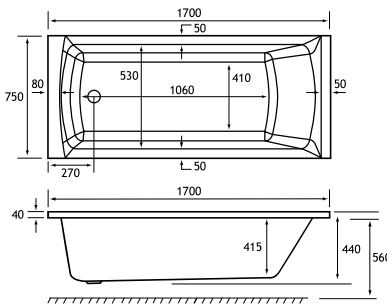

SINGLE ENDED Rockall

1700 x 750 SE

1700 x 750 x 440mm

264 Litres

DESCRIPTION	CODE	£ EX VAT	£ INC VAT
1700 x 750 SE Rockall - 5mm	42.0084	368.00	441.60
1700 x 750 SE Rockall - Beauforté	42.1084	651.00	781.20
PANELS			
1700 x 560 Front Panel	42.5013	120.00	144.00
750 x 560 End Panel	42.5023	73.00	87.60
1700 x 560 Front Panel - Beauforté	42.6013	202.00	242.40
750 x 560 End Panel - Beauforté	42.6023	120.00	144.00
1700 Adjustable Front Panel - Beauforté	42.6033	291.00	349.20
1810 x 810 L Shape Flat Panel - Beauforté	42.6035	386.00	463.20

SHOWER

440 DEPTH

HEAD REST

ULTRA STRONG