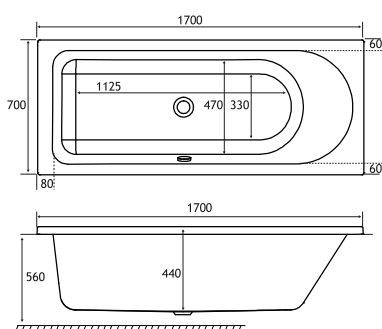

SHOWER BATH Biscay

1700 x 700 SB LH

1700 x 700 x 440mm

216 Litres

DESCRIPTION	CODE	£ EX VAT	£ INC VAT
1700 x 700 Biscay SB LH - 5mm	42.0215	333.00	399.60
1700 x 700 Biscay SB LH - Beauforté	42.1215	601.00	721.20
PANELS			
1700 x 560 Front Panel	42.5013	120.00	144.00
700 x 560 End Panel	42.5024	73.00	87.60
1700 x 560 Front Panel - Beauforté	42.6013	202.00	242.40
700 x 560 End Panel - Beauforté	42.6024	120.00	144.00
1810 x 810 L Shape Flat Panel - Beauforté	42.6035	386.00	463.20
1700 Adjustable Front Panel - Beauforté	42.6033	291.00	349.20

SHOWER

440 DEPTH

HEAD REST

ULTRA STRONG