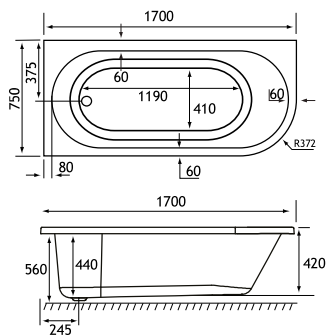

SINGLE ENDED Biscay

1700 x 750 SE LH

NEW

1700 x 750 x 440mm

233 Litres

DESCRIPTION	CODE	£ EX VAT	£ INC VAT
1700 x 750 SE LH Biscay - 5mm	42.0293	406.00	487.20
1700 x 750 SE LH Biscay - Beauforté	42.1293	687.00	824.40

PANELS

Biscay Panel 1700 x 750	42.5002	238.00	285.60
Biscay Panel 1700 x 750 - Beauforté	42.6002	405.00	486.00

440 DEPTH

HEAD REST

ULTRA STRONG