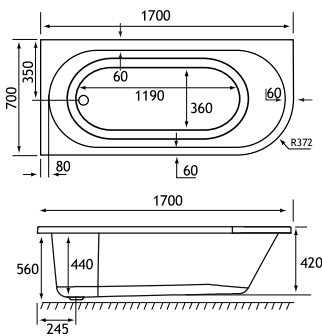

1700 x 700 SE LH

NEW

1700 x 700 x 440mm

222 Litres

DESCRIPTION	CODE	£ EX VAT	£ INC VAT
1700 x 700 SE LH Biscay - 5mm	42.0295	362.00	434.40
1700 x 700 SE LH Biscay - Beauforté	42.1295	589.00	706.80
PANELS			
Biscay Panel 1700 x 700	42.5122	238.00	285.60
Biscay Panel 1700 x 700 - Beauforté	42.6122	405.00	486.00

440 DEPTH

HEAD REST

ULTRA STRONG