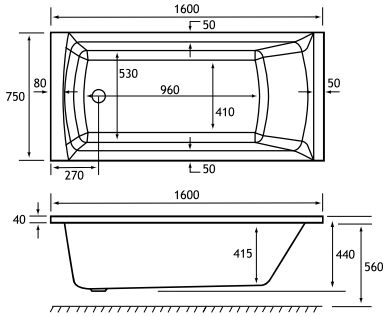

Rockall SINGLE ENDED

1600 x 750 SE

1600 x 750 x 440mm

229 Litres

DESCRIPTION	CODE	£ EX VAT	£ INC VAT
1600 x 750 SE Rockall - 5mm	42.0085	369.00	442.80
1600 x 750 SE Rockall - Beauforté	42.1085	653.00	783.60
PANELS			
1600 x 560 Front Panel	42.5016	120.00	144.00
750 x 560 End Panel	42.5023	73.00	87.60
1600 x 560 Front Panel - Beauforté	42.6016	202.00	242.40
750 x 560 End Panel - Beauforté	42.6023	120.00	144.00
1810 x 810 L Shape Flat Panel - Beauforté	42.6035	386.00	463.20
1600 Adjustable Front Panel - Beauforté	42.6036	291.00	349.20

SHOWER

440 DEPTH

HEAD REST

ULTRA STRONG