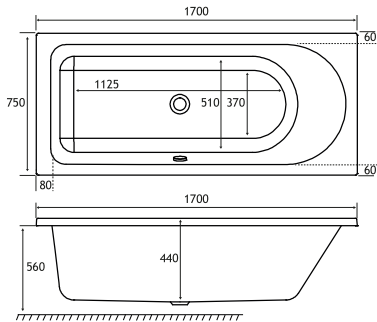

Biscay SHOWER BATH

1700 x 750 SB LH

1700 x 750 x 440mm

234 Litres

DESCRIPTION	CODE	£ EX VAT	£ INC VAT
1700 x 750 Biscay SB LH - 5mm	42.0213	413.00	495.60
1700 x 750 Biscay SB LH - Beauforté	42.1213	714.00	856.80
PANELS			
1700 x 560 Front Panel	42.5013	120.00	144.00
750 x 560 End Panel	42.5023	73.00	87.60
1700 x 560 Front Panel - Beauforté	42.6013	202.00	242.40
750 x 560 End Panel - Beauforté	42.6023	120.00	144.00
1810 x 810 L Shape Flat Panel - Beauforté	42.6035	386.00	463.20
1700 Adjustable Front Panel - Beauforté	42.6033	291.00	349.20

- SHOWER
- 440 DEPTH
- HEAD REST
- ULTRA STRONG