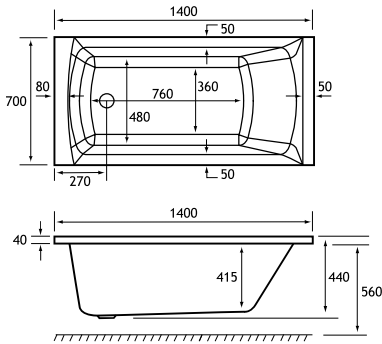

SINGLE ENDED Rockall

1400 x 700 SE

1400 x 700 x 440mm

180 Litres

DESCRIPTION	CODE	£ EX VAT	£ INC VAT
1400 x 700 SE Rockall - 5mm	42.0090	299.00	358.80
1400 x 700 SE Rockall - Beauforté	42.1090	548.00	657.60

PANELS

1500 x 560 Front Panel*	42.5017	120.00	144.00
700 x 560 End Panel	42.5024	73.00	87.60
1500 x 560 Front Panel - Beauforté*	42.6017	202.00	242.40
700 x 560 End Panel - Beauforté	42.6024	120.00	144.00
1810 x 810 L Shape Flat Panel - Beauforté	42.6035	386.00	463.20

*Panel requires cutting down.

SHOWER

440 DEPTH

HEAD REST

ULTRA STRONG