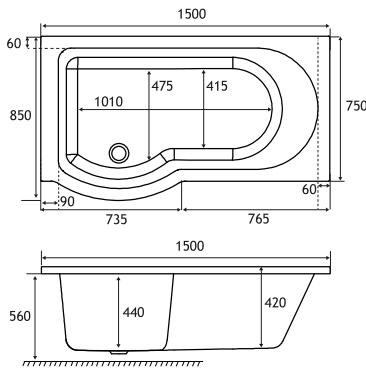

P-SHAPE Portland

1500 x 850 LH

1500 x 850 x 750 x 440mm

196 Litres

DESCRIPTION	CODE	£ EX VAT	£ INC VAT
1500 x 850 LH Portland - 5mm	42.0187	499.00	598.80
1500 x 850 LH Portland - Beauforté	42.1187	825.00	990.00
PANELS			
1500 x 560 P-Shape Front Panel	42.5065	131.00	157.20
1500 x 560 P-Shape Front Panel - Beauforté	42.6065	361.00	433.20
P-Shape Universal End Panel	42.5066	74.00	88.80
P-Shape Universal End Panel - Beauforté	42.6066	130.00	156.00

Bath Screens Page 182 - 195