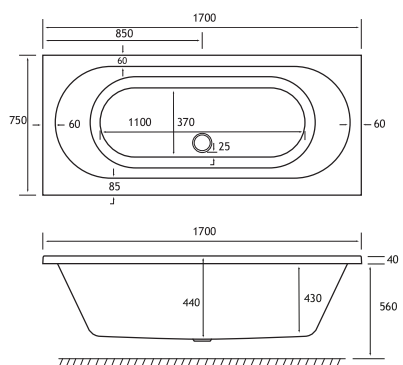

1700 x 750 DE