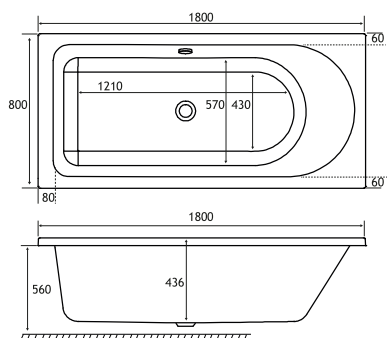

1800 x 800 SB RH

1800 x 800 x 440mm

268 Litres

DESCRIPTION	CODE	£ EX VAT	£ INC VAT
1800 x 800 Biscay SB RH - 5mm	42.0212	492.00	590.40
1800 x 800 Biscay SB RH - Beauforté	42.1212	826.00	991.20
PANELS			
1800 x 560 Front Panel	42.5012	134.00	160.80
800 x 560 End Panel	42.5022	73.00	87.60
1800 x 560 Front Panel - Beauforté	42.6012	214.00	256.80
800 x 560 End Panel - Beauforté	42.6022	131.00	157.20
1810 x 810 L Shape Flat Panel - Beauforté	42.6035	386.00	463.20
1800 Adjustable Front Panel - Beauforté	42.6032	303.00	363.60

- SHOWER
- 440 DEPTH
- HEAD REST
- ULTRA STRONG