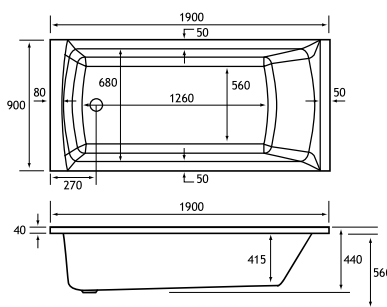

1900 x 900 SE

1900 x 900 x 440mm

374 Litres

DESCRIPTION	CODE	£ EX VAT	£ INC VAT
1900 x 900 SE Rockall - 5mm	42.0081	595.00	714.00
1900 x 900 SE Rockall - Beauforté	42.1081	977.00	1172.40
PANELS			
1900 x 560 Front Panel	42.5011	172.00	206.40
900 x 560 End Panel	42.5021	73.00	87.60
1900 x 560 Front Panel - Beauforté	42.6011	251.00	301.20
900 x 560 End Panel - Beauforté	42.6021	144.00	172.80

SHOWER

440 DEPTH

HEAD REST

ULTRA STRONG