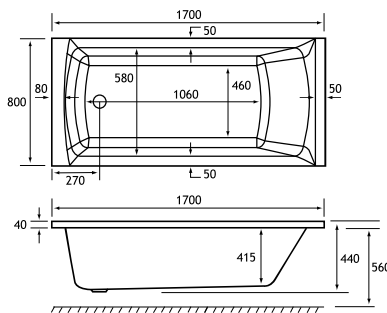

1700 x 800 SE

1700 x 800 x 440mm

268 Litres

DESCRIPTION	CODE	£ EX VAT	£ INC VAT
1700 x 800 SE Rockall - 5mm	42.0083	407.00	488.40
1700 x 800 SE Rockall - Beauforté	42.1083	705.00	846.00
PANELS			
1700 x 560 Front Panel	42.5013	120.00	144.00
800 x 560 End Panel	42.5022	73.00	87.60
1700 x 560 Front Panel - Beauforté	42.6013	202.00	242.40
800 x 560 End Panel - Beauforté	42.6022	131.00	157.20
1700 Adjustable Front Panel - Beauforté	42.6033	291.00	349.20
1810 x 810 L Shape Flat Panel - Beauforté	42.6035	386.00	463.20

SHOWER

440 DEPTH

HEAD REST

ULTRA STRONG