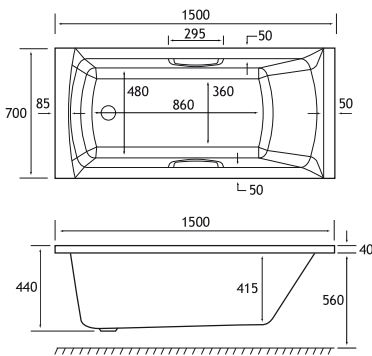

1500 x 700 SE TG Grips Sold Separately Page 103

1500 x 700 x 440mm **191 Litres**

DESCRIPTION	CODE	£ EX VAT	£ INC VAT
1500 x 700 SE TG Rockall - 5mm	42.0130	305.00	366.00
1500 x 700 SE TG Rockall - Beauforté	42.1130	557.00	668.40
PANELS			
1500 x 560 Front Panel	42.5017	120.00	144.00
700 x 560 End Panel	42.5024	73.00	87.60
1500 x 560 Front Panel - Beauforté	42.6017	202.00	242.40
700 x 560 End Panel - Beauforté	42.6024	120.00	144.00
1500 Adjustable Front Panel - Beauforté	42.6034	291.00	349.20
1810 x 810 L Shape Flat Panel - Beauforté	42.6035	386.00	463.20

SHOWER

440 DEPTH

HEAD REST

ULTRA STRONG