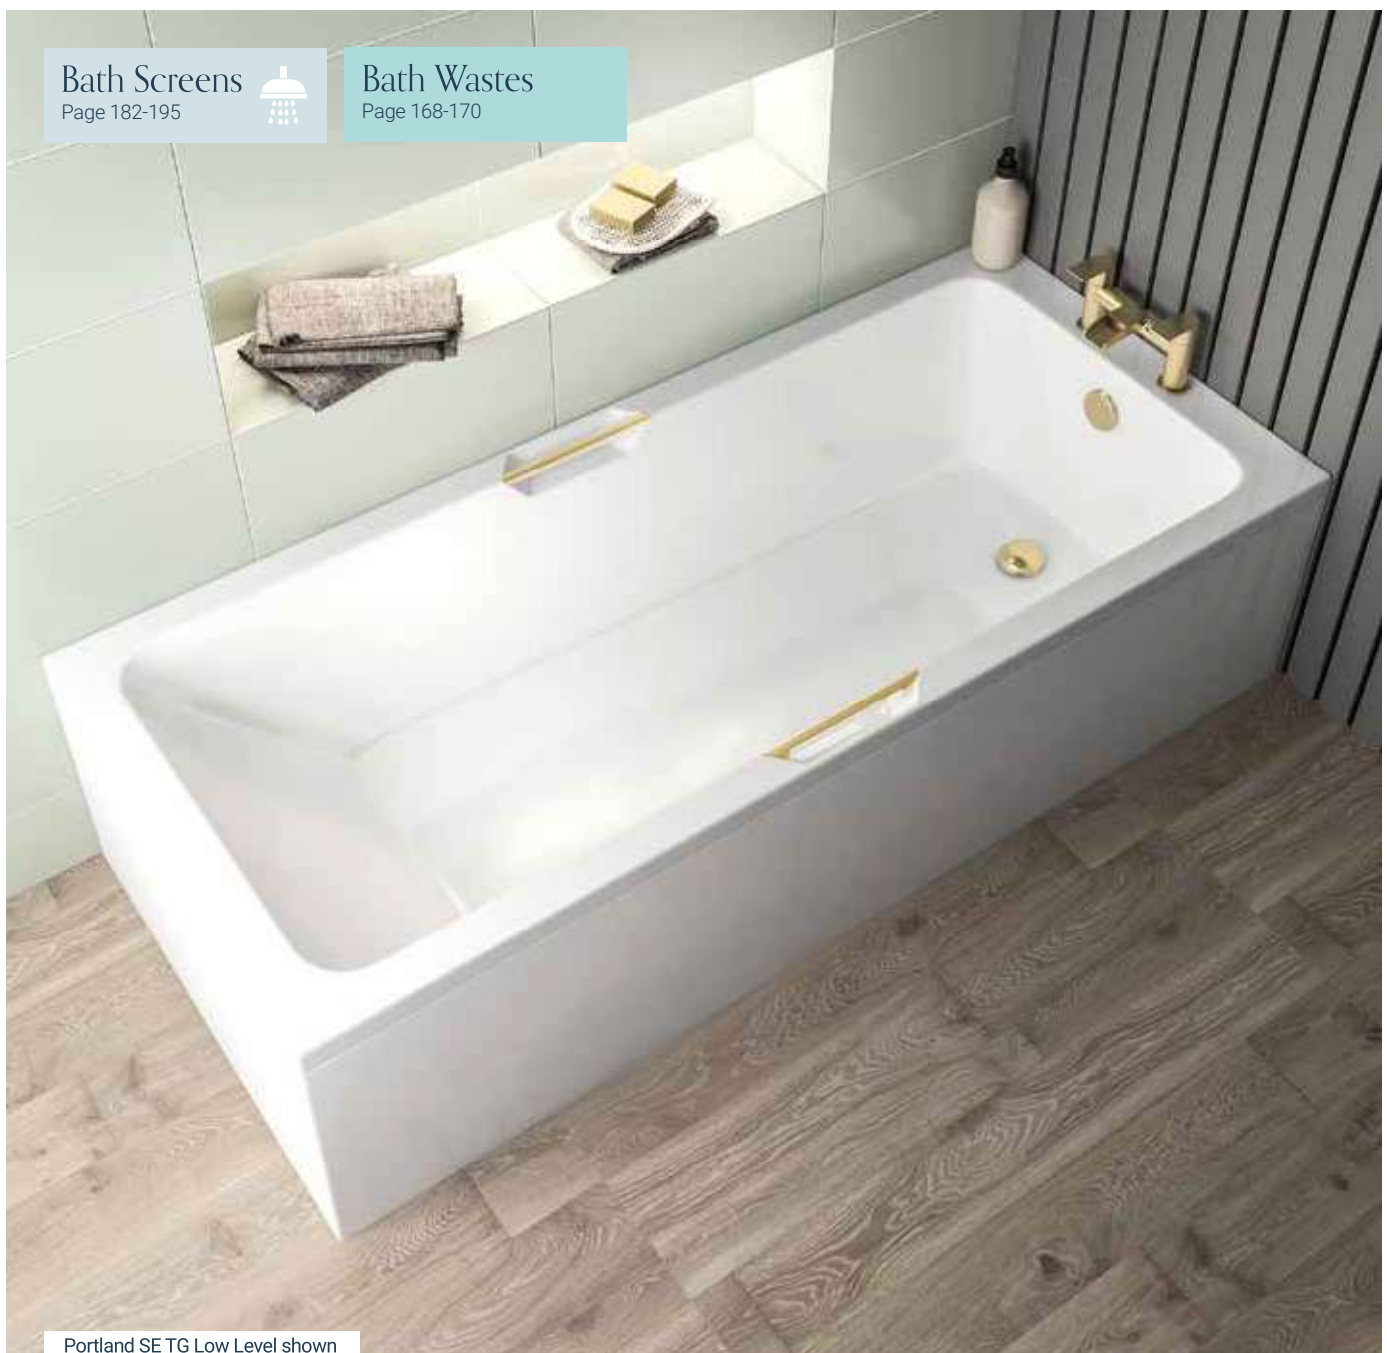

Bath Screens
Page 182-195

Bath Wastes
Page 168-170

Portland SE TG Low Level shown