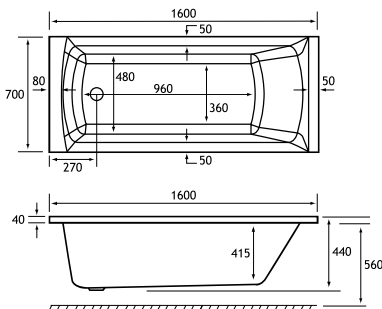

1600 x 700 SE

1600 x 700 x 440mm

213 Litres

DESCRIPTION	CODE	£ EX VAT	£ INC VAT
1600 x 700 SE Rockall - 5mm	42.0089	299.00	358.80
1600 x 700 SE Rockall - Beauforté	42.1089	548.00	657.60

PANELS

1600 x 560 Front Panel	42.5016	120.00	144.00
700 x 560 End Panel	42.5024	73.00	87.60
1600 x 560 Front Panel - Beauforté	42.6016	202.00	242.40
700 x 560 End Panel - Beauforté	42.6024	120.00	144.00
1810 x 810 L Shape Flat Panel - Beauforté	42.6035	386.00	463.20
1600 Adjustable Front Panel - Beauforté	42.6036	291.00	349.20

SHOWER

440 DEPTH

HEAD REST

ULTRA STRONG