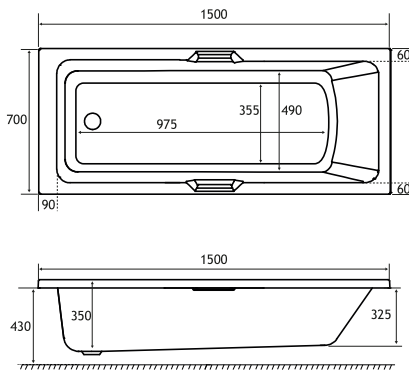

LOW LEVEL - TWIN GRIP, SINGLE ENDED Portland

1500 x 700 LL TG Grips Sold Separately - Page 66