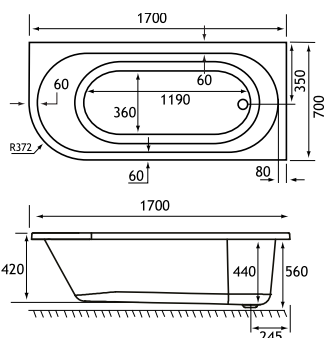

1700 x 700 SE RH

NEW

1700 x 700 x 440mm

222 Litres

DESCRIPTION	CODE	£ EX VAT	£ INC VAT
1700 x 700 SE RH Biscay - 5mm	42.0296	362.00	434.40
1700 x 700 SE RH Biscay - Beauforté	42.1296	589.00	706.80
PANELS			
Biscay Panel 1700 x 700	42.5122	238.00	285.60
Biscay Panel 1700 x 700 - Beauforté	42.6122	405.00	486.00

440 DEPTH

HEAD REST

ULTRA STRONG