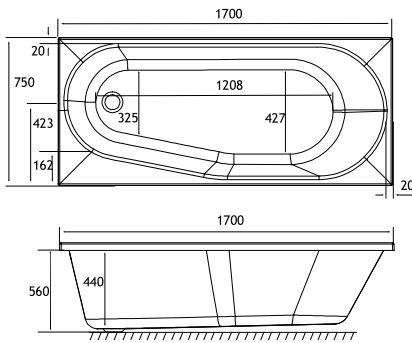

SINGLE ENDED Fitzroy

1700 x 750 LH

1700 x 750 x 440mm

238 Litres

DESCRIPTION	CODE	£ EX VAT	£ INC VAT
1700 x 750 Fitzroy LH - 5mm	42.0261	476.00	571.20
1700 x 750 Fitzroy LH - Beauforté	42.1261	802.00	962.40
PANELS			
1700 x 560 Front Panel	42.5013	120.00	144.00
750 x 560 End Panel	42.5023	73.00	87.60
1700 x 560 Front Panel - Beauforté	42.6013	202.00	242.40
750 x 560 End Panel - Beauforté	42.6023	120.00	144.00
1700 Adjustable Front Panel - Beauforté	42.6033	291.00	349.20
1810 x 810 L Shape Flat Panel - Beauforté	42.6035	386.00	463.20

HEAD REST

440 DEPTH

ULTRA STRONG