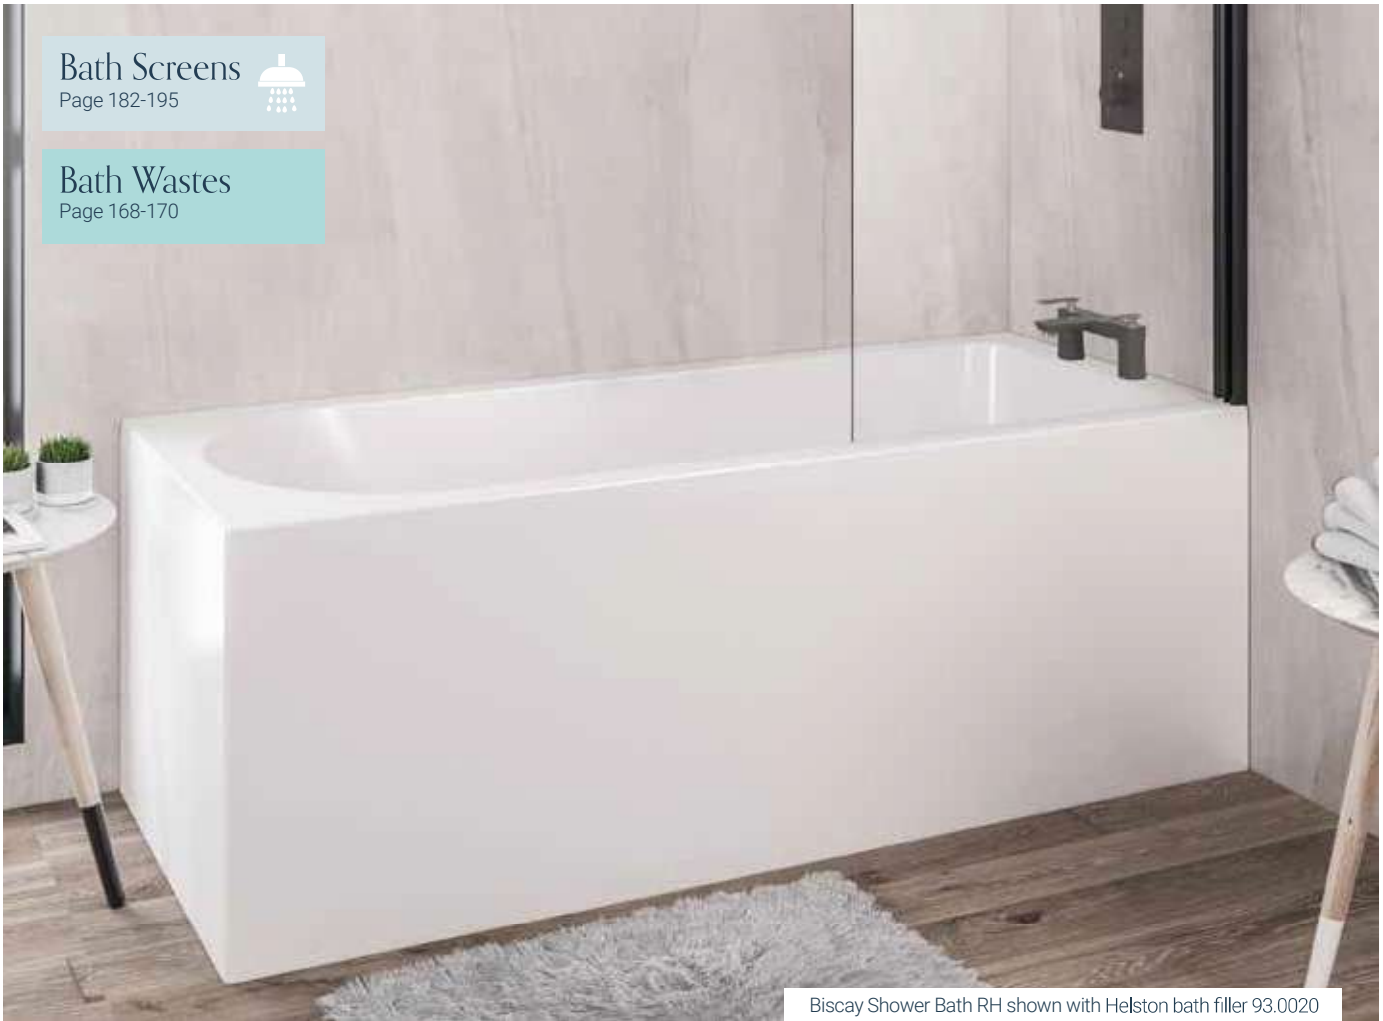

SHOWER BATH Biscay

Bath Screens
Page 182-195

Bath Wastes
Page 168-170

Biscay Shower Bath RH shown with Helston bath filler 93.0020

Recommended Pop-Up Wastes & Overflows

Pop Up

Chrome Bath Pop up Waste & Overflow

CODE	£ EX VAT	£ INC VAT
98.1001	34.00	40.80

Pop Up

Matt White Bath Pop up Waste & Overflow

CODE	£ EX VAT	£ INC VAT
98.1002	49.00	58.80

Pop Up

Matt Grey Bath Pop up Waste & Overflow

CODE	£ EX VAT	£ INC VAT
98.1003	49.00	58.80

Pop Up

Matt Anthracite Bath Pop up Waste & Overflow

CODE	£ EX VAT	£ INC VAT
98.1006	49.00	58.80

Pop Up

Brushed Brass Bath Pop up Waste & Overflow

CODE	£ EX VAT	£ INC VAT
98.1007	49.00	58.80

Pop Up

Matt Black Bath Pop up Waste & Overflow

CODE	£ EX VAT	£ INC VAT
98.1004	49.00	58.80