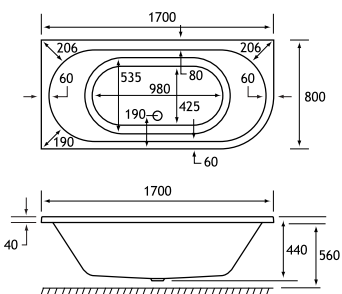

1700 x 800 DE LH

1700 x 800 x 440mm

219 Litres

DESCRIPTION	CODE	£ EX VAT	£ INC VAT
1700 x 800 DE LH Biscay - 5mm	42.0051	382.00	458.40
1700 x 800 DE LH Biscay - Beauforté	42.1051	669.00	802.80
PANELS			
Biscay Panel 1700 x 800	42.5001	238.00	285.60
Biscay Panel 1700 x 800 - Beauforté	42.6001	405.00	486.00

- 440 DEPTH
- HEAD REST
- ULTRA STRONG