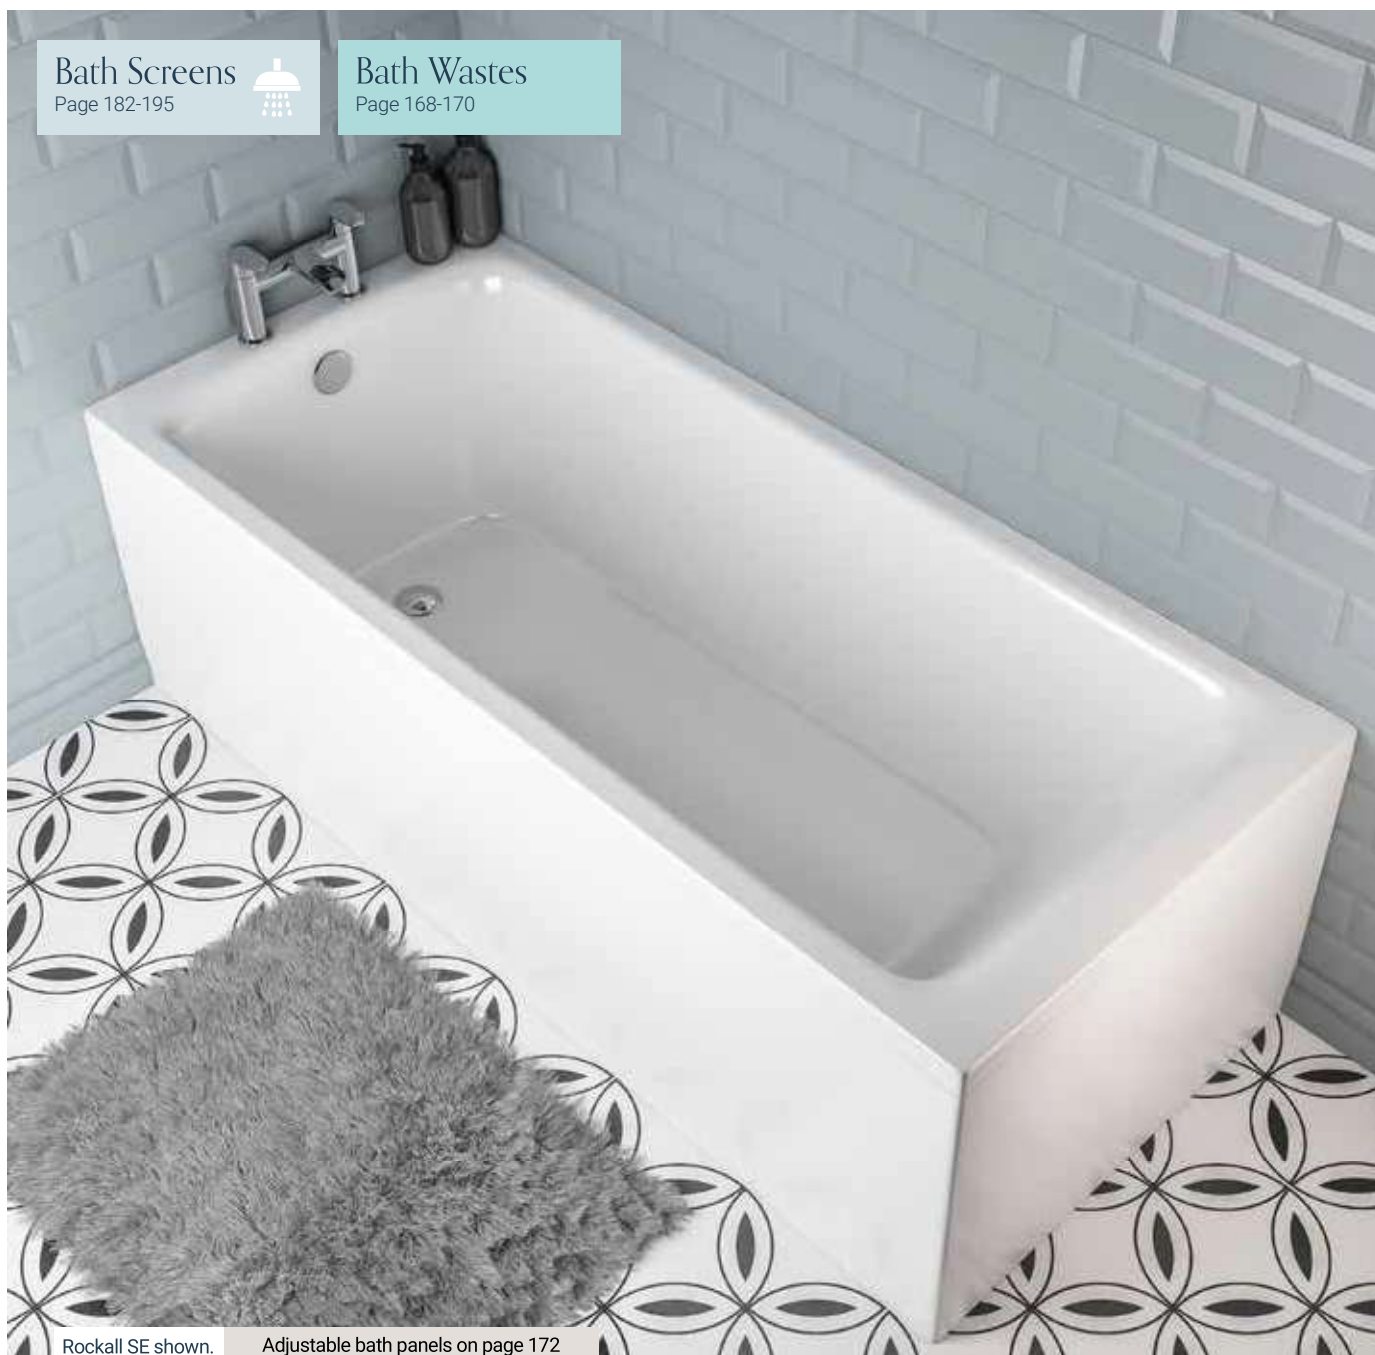

Bath Screens
Page 182-195

Bath Wastes
Page 168-170

Rockall SE shown.

Adjustable bath panels on page 172