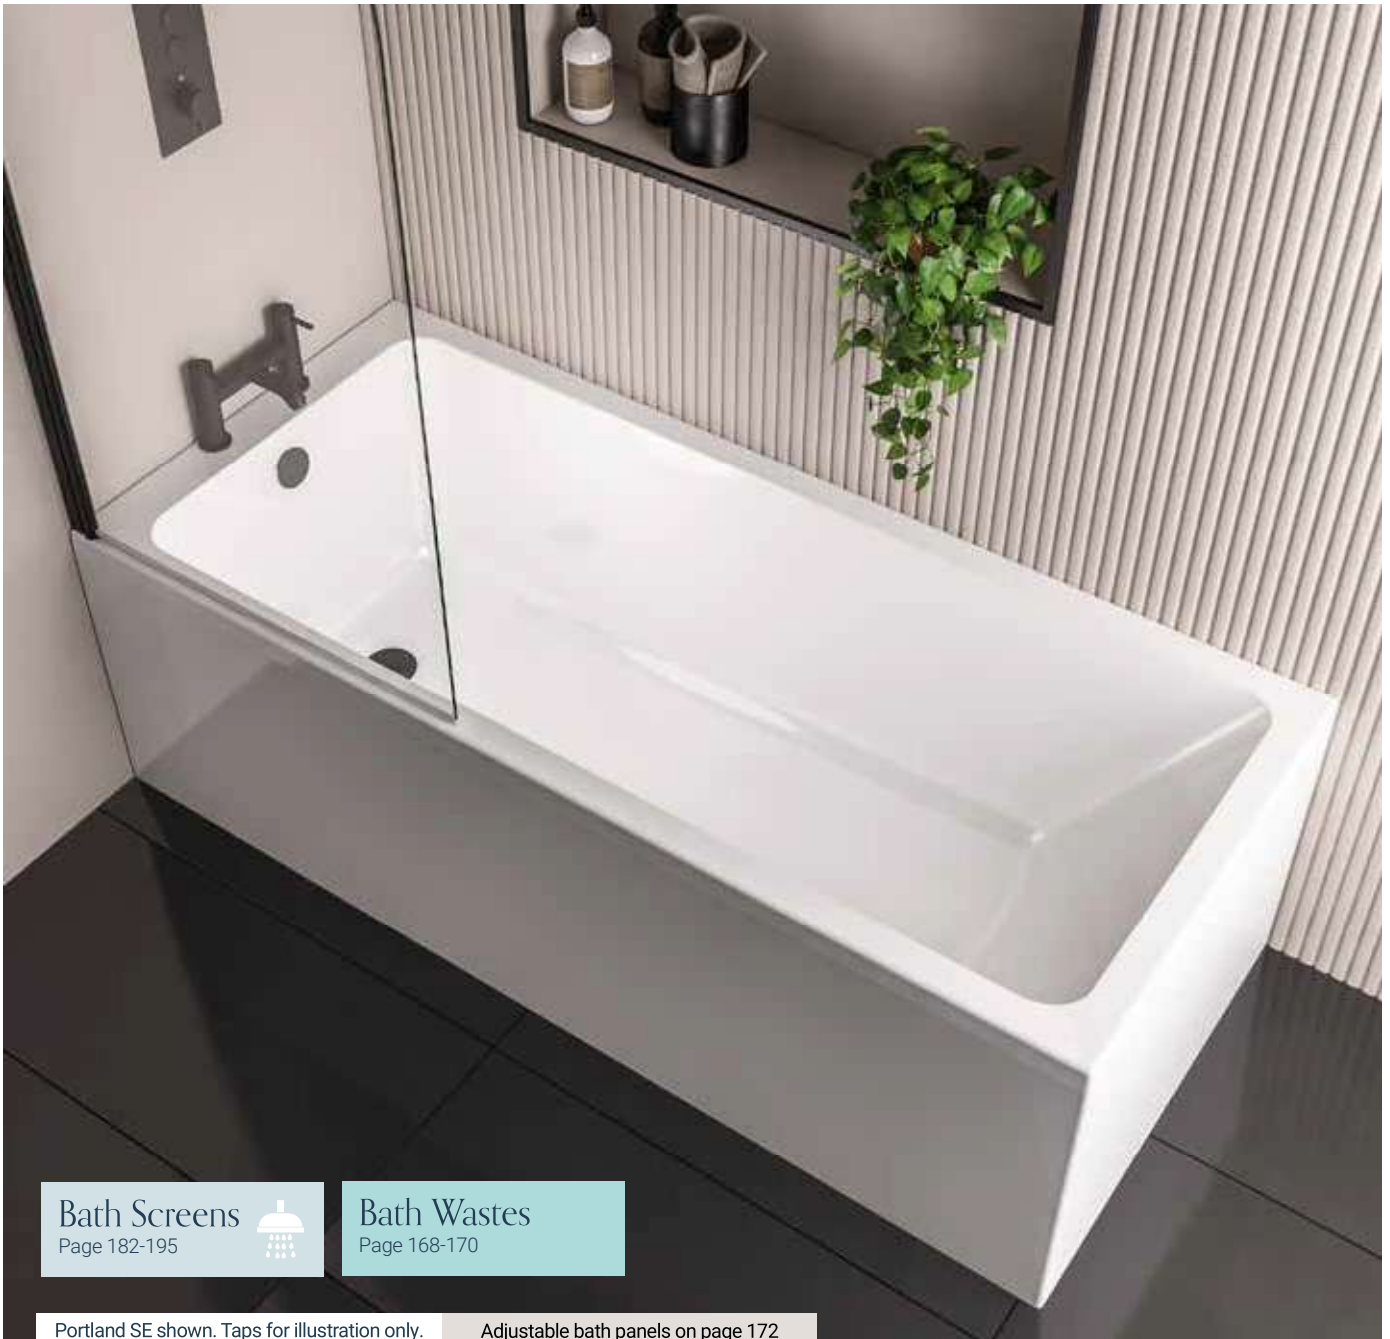

Bath Screens
Page 182-195

Bath Wastes
Page 168-170

Portland SE shown. Taps for illustration only.

Adjustable bath panels on page 172