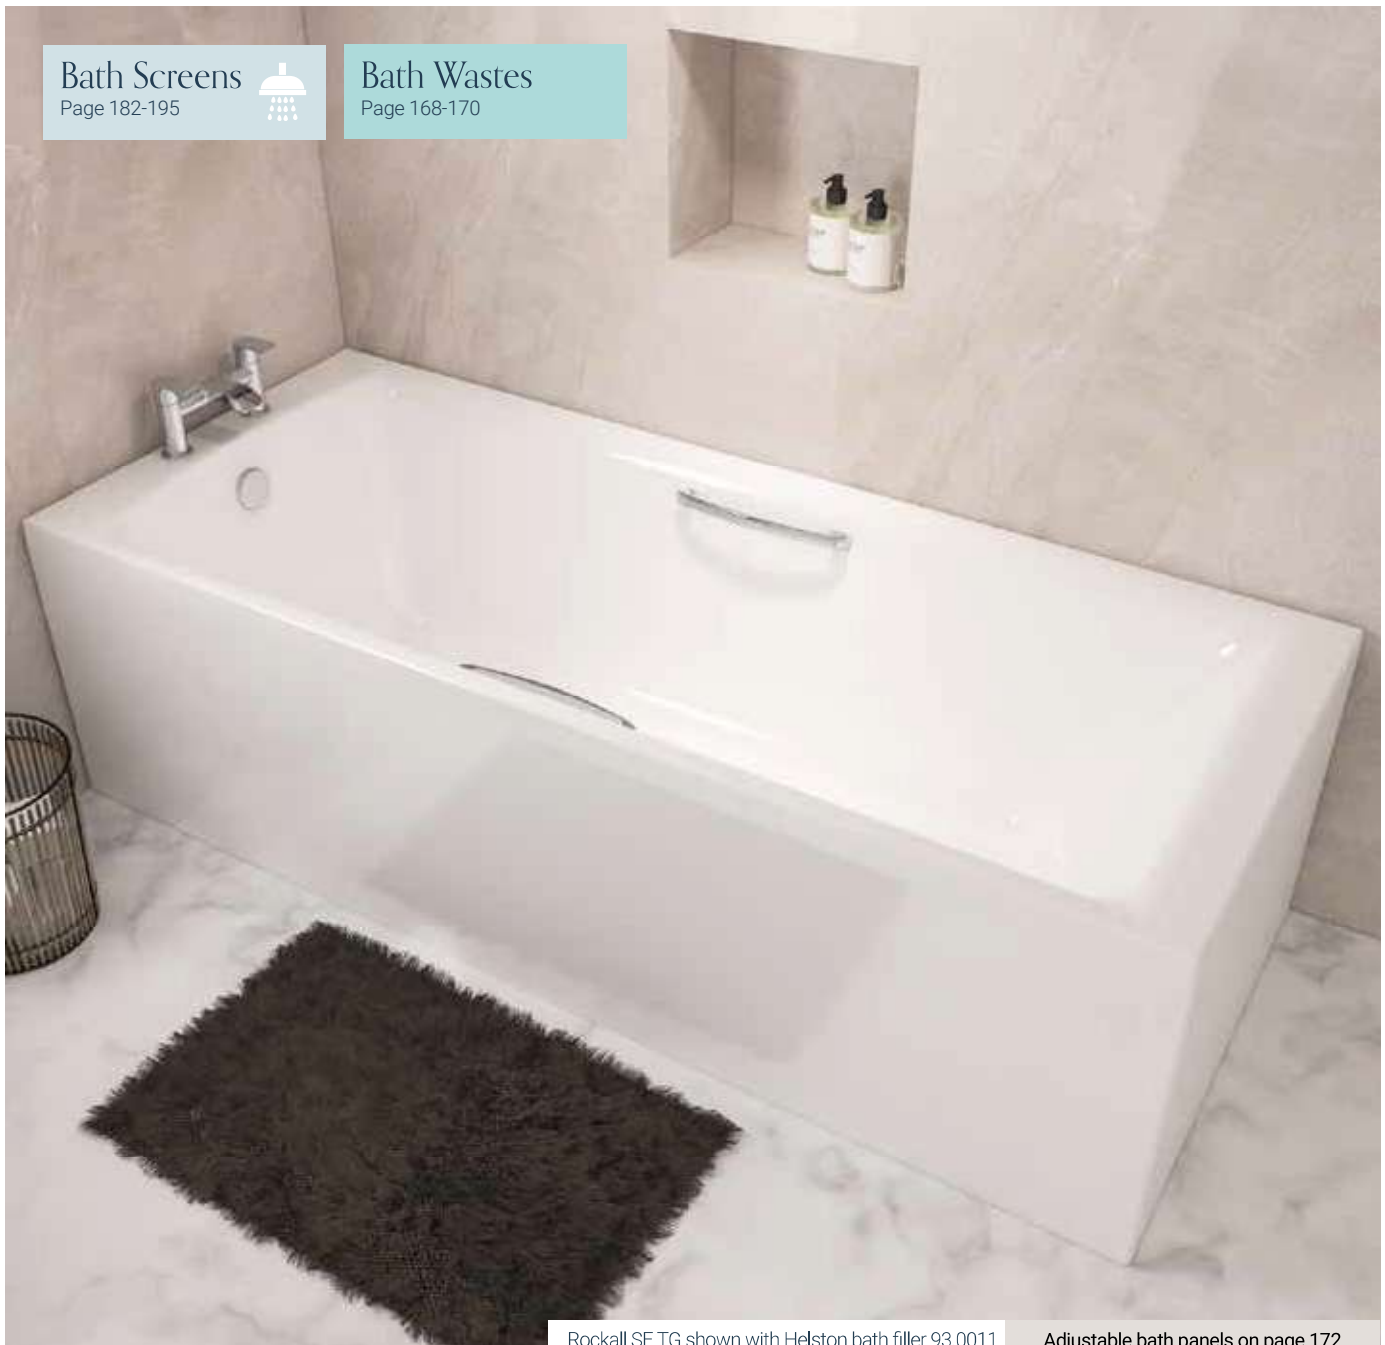

Bath Screens
Page 182-195

Bath Wastes
Page 168-170

Rockall SE TG shown with Helston bath filler 93.0011

Adjustable bath panels on page 172