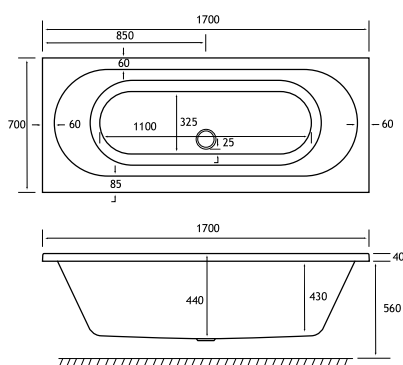

DOUBLE ENDED, STRAIGHT EDGE Biscay

1700 x 700 DE