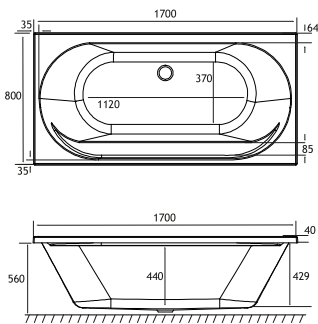

1700 x 800 DE

1700 x 800 x 440mm

223 Litres

DESCRIPTION	CODE	£ EX VAT	£ INC VAT
1700 x 800 DE Biscay Reef 5mm	42.0282	496.00	595.20
1700 x 800 DE Biscay Reef - Beauforté	42.1282	810.00	972.00
PANELS			
1700 x 560 Front Panel	42.5013	120.00	144.00
800 x 560 End Panel	42.5022	73.00	87.60
1700 x 560 Front Panel - Beauforté	42.6013	202.00	242.40
800 x 560 End Panel - Beauforté	42.6022	131.00	157.20
1700 Adjustable Front Panel - Beauforté	42.6033	291.00	349.20
1810 x 810 L Shape Flat Panel - Beauforté	42.6035	386.00	463.20

- 440 DEPTH
- HEAD REST
- ULTRA STRONG
- INNER SHELF