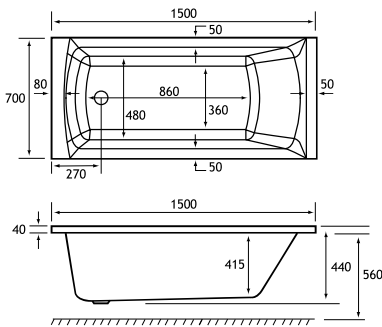

1500 x 700 SE

1500 x 700 x 440mm

191 Litres

DESCRIPTION	CODE	£ EX VAT	£ INC VAT
1500 x 700 SE Rockall - 5mm	42.0091	299.00	358.80
1500 x 700 SE Rockall - Beauforté	42.1091	548.00	657.60

PANELS

1500 x 560 Front Panel	42.5017	120.00	144.00
700 x 560 End Panel	42.5024	73.00	87.60
1500 x 560 Front Panel - Beauforté	42.6017	202.00	242.40
700 x 560 End Panel - Beauforté	42.6024	120.00	144.00
1500 Adjustable Front Panel - Beauforté	42.6034	291.00	349.20
1810 x 810 L Shape Flat Panel - Beauforté	42.6035	386.00	463.20

SHOWER

440 DEPTH

HEAD REST

ULTRA STRONG