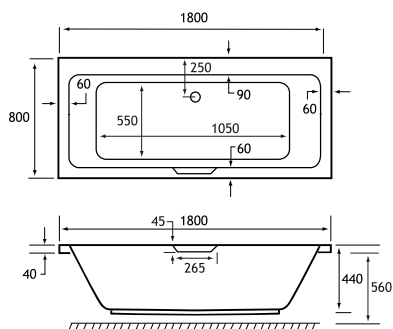

1800 x 800 DE SG Grips Sold Separately

1800 x 800 x 440mm		260 Litres	
DESCRIPTION	CODE	£ EX VAT	£ INC VAT
1800 x 800 DE SG Portland - 5mm	42.0041	456.00	547.20
1800 x 800 DE SG Portland - Beauforté	42.1041	776.00	931.20
PANELS			
1800 x 560 Front Panel	42.5012	134.00	160.80
800 x 560 End Panel	42.5022	73.00	87.60
1800 x 560 Front Panel - Beauforté	42.6012	214.00	256.80
800 x 560 End Panel - Beauforté	42.6022	131.00	157.20
1800 Adjustable Front Panel - Beauforté	42.6032	303.00	363.60
1810 x 810 L Shape Flat Panel - Beauforté	42.6035	386.00	463.20

Single Grips

DESCRIPTION	CODE	£ EX VAT	£ INC VAT
Chrome Grip (Single)	42.1001	21.00	25.20
Matt White Grip (Single)	42.1002	29.00	34.80
Matt Grey Grip (Single)	42.1003	29.00	34.80
Matt Black Grip (Single)	42.1004	29.00	34.80
Brushed Brass Grip (Single)	42.1007	36.00	43.20
Matt Anthracite Grip (Single)	42.1006	29.00	34.80

See page 167 - 170 for all Single Grip images & bath accessories. All grips sold separately.