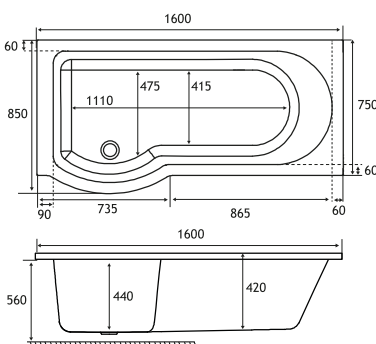

1600 x 850 LH

1600 x 850 x 750 x 440mm

239 Litres

DESCRIPTION	CODE	£ EX VAT	£ INC VAT
1600 x 850 LH Portland - 5mm	42.0233	499.00	598.80
1600 x 850 LH Portland - Beauforté	42.1233	825.00	990.00
PANELS			
1600 x 560 P-Shape Front Panel	42.5068	131.00	157.20
1600 x 560 P-Shape Front Panel - Beauforté	42.6068	361.00	433.20
P-Shape Universal End Panel	42.5066	74.00	88.80
P-Shape Universal End Panel - Beauforté	42.6066	130.00	156.00

Bath Screens Page 182 - 195