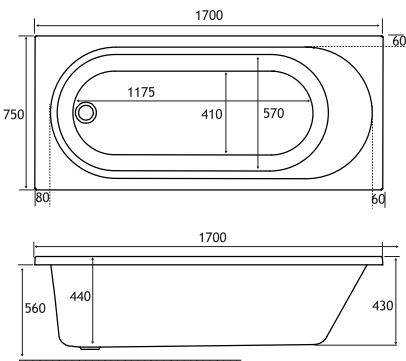

1700 x 750 SE