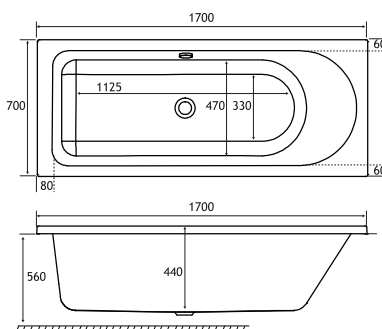

1700 x 700 SB RH

1700 x 700 x 440mm

216 Litres

DESCRIPTION	CODE	£ EX VAT	£ INC VAT
1700 x 700 Biscay SB RH - 5mm	42.0216	333.00	399.60
1700 x 700 Biscay SB RH - Beauforté	42.1216	601.00	721.20
PANELS			
1700 x 560 Front Panel	42.5013	120.00	144.00
700 x 560 End Panel	42.5024	73.00	87.60
1700 x 560 Front Panel - Beauforté	42.6013	202.00	242.40
700 x 560 End Panel - Beauforté	42.6024	120.00	144.00
1810 x 810 L Shape Flat Panel - Beauforté	42.6035	386.00	463.20
1700 Adjustable Front Panel - Beauforté	42.6033	291.00	349.20

SHOWER

440 DEPTH

HEAD REST

ULTRA STRONG