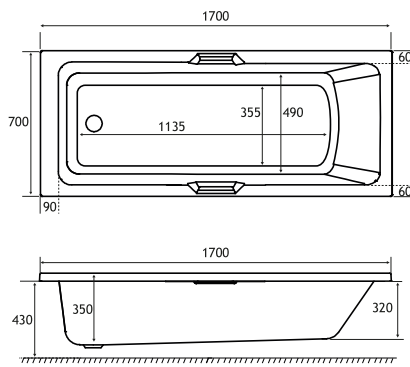

Portland SINGLE ENDED, TWIN GRIP - LOW LEVEL

1700 x 700 LL TG Grips Sold Separately

1700 x 700 x 350mm		170 Litres	
DESCRIPTION	CODE	£ EX VAT	£ INC VAT
1700 x 700 LL TG Portland - 5mm	42.0191	328.00	393.60
1700 x 700 LL TG Portland - Beauforté	42.1191	587.00	704.40
PANELS			
1700 x 430 Front Panel	42.5051	123.00	147.60
700 x 430 End Panel	42.5052	75.00	90.00
1700 x 430 Front Panel - Beauforté	42.6051	208.00	249.60
700 x 430 End Panel - Beauforté	42.6052	123.00	147.60

- SHOWER
- GRIPS
- 350 DEPTH
- HEAD REST
- ULTRA STRONG