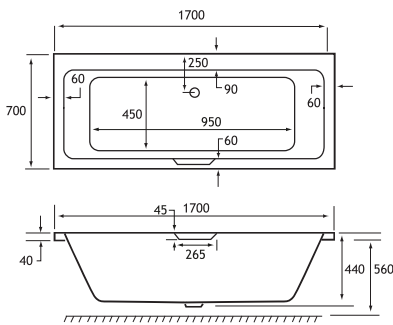

DOUBLE ENDED, SINGLE GRIP Portland

1700 x 700 DE SG Grips Sold Separately