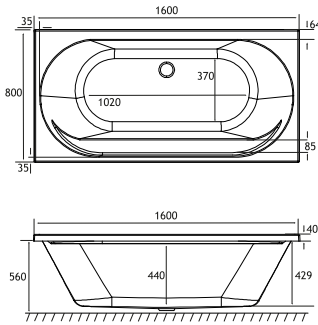

DOUBLE ENDED REEF Biscay

1600 x 800 DE

1600 x 800 x 440mm

205 Litres

DESCRIPTION	CODE	£ EX VAT	£ INC VAT
1600 x 800 DE Biscay Reef 5mm	42.0283	496.00	595.20
1600 x 800 DE Biscay Reef - Beauforté	42.1283	810.00	972.00
PANELS			
1600 x 560 SE Front Panel - 5mm	42.5016	120.00	144.00
800 x 560 SE End Panel	42.5022	73.00	87.60
1600 x 560 Front Panel - Beauforté	42.6016	202.00	242.40
800 x 560 End Panel - Beauforté	42.6022	131.00	157.20
1810 x 810 L Shape Flat Panel - Beauforté	42.6035	386.00	463.20
1600 Adjustable Front Panel - Beauforté	42.6036	291.00	349.20

- 440 DEPTH
- HEAD REST
- ULTRA STRONG
- INNER SHELF