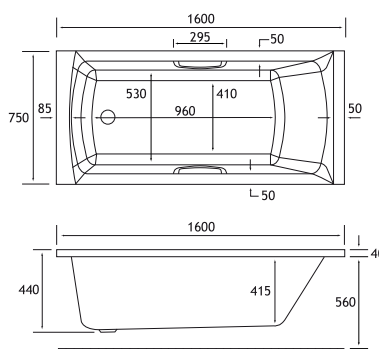

1600 x 750 SE TG Grips Sold Separately Page 103

1600 x 750 x 440mm **229 Litres**

DESCRIPTION	CODE	£ EX VAT	£ INC VAT
1600 x 750 SE TG Rockall - 5mm	42.0125	378.00	453.60
1600 x 750 SE TG Rockall - Beauforté	42.1125	664.00	796.80
PANELS			
1600 x 560 Front Panel	42.5016	120.00	144.00
750 x 560 End Panel	42.5023	73.00	87.60
1600 x 560 Front Panel - Beauforté	42.6016	202.00	242.40
750 x 560 End Panel - Beauforté	42.6023	120.00	144.00
1810 x 810 L Shape Flat Panel - Beauforté	42.6035	386.00	463.20
1600 Adjustable Front Panel - Beauforté	42.6036	291.00	349.20

SHOWER

440 DEPTH

HEAD REST

ULTRA STRONG