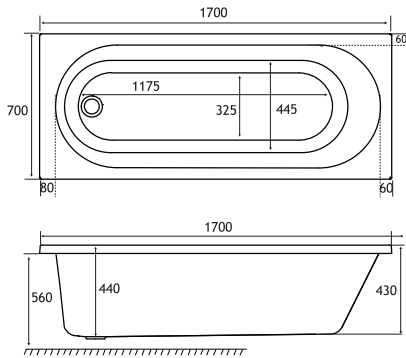

SINGLE ENDED, STRAIGHT EDGE Biscay

1700 x 700 SE