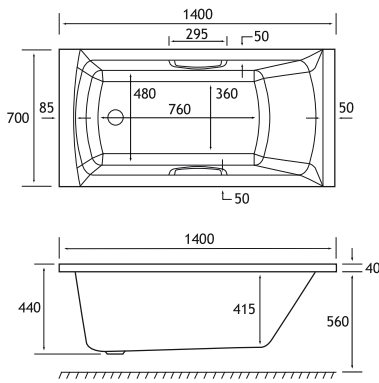

SINGLE ENDED, TWIN GRIP Rockall

1400 x 700 SE TG Grips Sold Separately Page 103

1400 x 700 x 440mm **180 Litres**

DESCRIPTION	CODE	£ EX VAT	£ INC VAT
1400 x 700 SE TG Rockall - 5mm	42.0131	305.00	366.00
1400 x 700 SE TG Rockall - Beauforté	42.1131	557.00	668.40
PANELS			
1500 x 560 Front Panel*	42.5017	120.00	144.00
700 x 560 End Panel	42.5024	73.00	87.60
1500 x 560 Front Panel - Beauforté*	42.6017	202.00	242.40
700 x 560 End Panel - Beauforté	42.6024	120.00	144.00
1810 x 810 L Shape Flat Panel - Beauforté	42.6035	386.00	463.20

*Panel requires cutting down.

SHOWER

440 DEPTH

HEAD REST

ULTRA STRONG