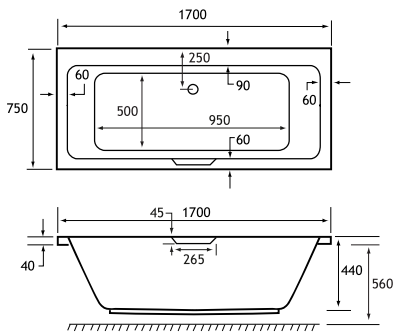

1700 x 750 DE SG Grips Sold Separately