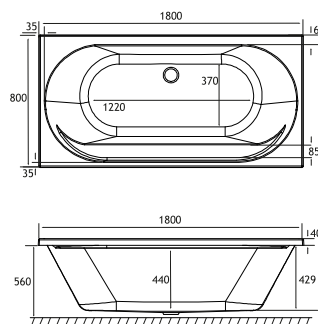

1800 x 800 DE

1800 x 800 x 440mm

263 Litres

DESCRIPTION	CODE	£ EX VAT	£ INC VAT
1800 x 800 DE Biscay Reef 5mm	42.0281	545.00	654.00
1800 x 800 DE Biscay Reef - Beauforté	42.1281	909.00	1090.80
PANELS			
1800 x 560 Front Panel	42.5012	134.00	160.80
800 x 560 End Panel	42.5022	73.00	87.60
1800 x 560 Front Panel - Beauforté	42.6012	214.00	256.80
800 x 560 End Panel - Beauforté	42.6022	131.00	157.20
1800 Adjustable Front Panel - Beauforté	42.6032	303.00	363.60
1810 x 810 L Shape Flat Panel - Beauforté	42.6035	386.00	463.20

- 440 DEPTH
- HEAD REST
- ULTRA STRONG
- INNER SHELF