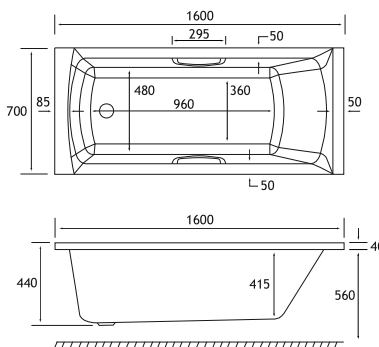

1600 x 700 SE TG Grips Sold Separately Page 103

1600 x 700 x 440mm **213 Litres**

DESCRIPTION	CODE	£ EX VAT	£ INC VAT
1600 x 700 SE TG Rockall - 5mm	42.0129	305.00	366.00
1600 x 700 SE TG Rockall - Beauforté	42.1129	557.00	668.40
PANELS			
1600 x 560 Front Panel	42.5016	120.00	144.00
700 x 560 End Panel	42.5024	73.00	87.60
1600 x 560 Front Panel - Beauforté	42.6016	202.00	242.40
700 x 560 End Panel - Beauforté	42.6024	120.00	144.00
1810 x 810 L Shape Flat Panel - Beauforté	42.6035	386.00	463.20
1600 Adjustable Front Panel - Beauforté	42.6036	291.00	349.20

SHOWER

440 DEPTH

HEAD REST

ULTRA STRONG