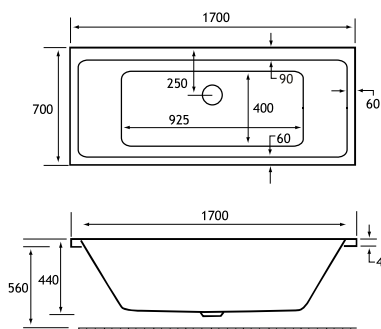

Portland DOUBLE ENDED

Situated in the mild depths of the English Channel, the Portland sea region is located along the Jurassic Coast, famous for its geology and striking landforms. Named after this area, the Portland bath is a stunning, minimalist bathing solution, available in both single and double ended variants, with or without grips. Featuring a modern angular design with straight sides and a sloping back, the Portland is surprisingly deep, providing a generous, warm, and relaxing bath.

The Portland is available in a wide range of bath sizes and in a choice of thickness - 5mm acrylic or ultra-strong Beauforté, which significantly extends the life of the bath.

PRODUCT FEATURES

- 10 models
- Each available in: 5mm Acrylic & Ultra Strong Beauforté
- Supplied without pre-drilled tap holes or waste fittings
- 440mm depth on all Portland DE models
- Sloping back rest at both ends for lumbar support

Bath Wastes
Page 168-170

1700 x 700 DE

1700 x 700 x 440mm

210 Litres

DESCRIPTION	CODE	£ EX VAT	£ INC VAT
1700 x 700 DE Portland - 5mm	42.0035	315.00	378.00
1700 x 700 DE Portland - Beauforté	42.1035	572.00	686.40
PANELS			
1700 x 560 Front Panel	42.5013	120.00	144.00
700 x 560 End Panel	42.5024	73.00	87.60
1700 x 560 Front Panel - Beauforté	42.6013	202.00	242.40
700 x 560 End Panel - Beauforté	42.6024	120.00	144.00
1700 Adjustable Front Panel - Beauforté	42.6033	291.00	349.20
1810 x 810 L Shape Flat Panel - Beauforté	42.6035	386.00	463.20

HEAD REST

440 DEPTH

ULTRA STRONG