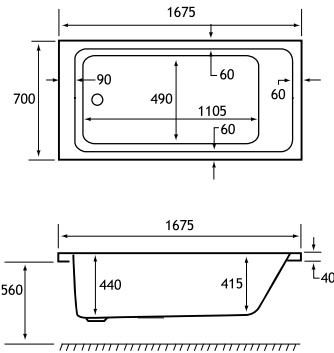

Portland SINGLE ENDED

1675 x 700 SE

1675 x 700 x 440mm

226 Litres