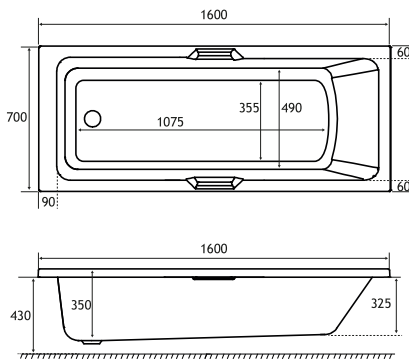

## 1600 x 700 LL TG Grips Sold Separately - Page 66

**1600 x 700 x 350mm**

**161 Litres**

DESCRIPTION	CODE	£ EX VAT	£ INC VAT
1600 x 700 LL TG Portland - 5mm	42.0193	328.00	393.60
1600 x 700 LL TG Portland - Beauforté	42.1193	587.00	704.40
PANELS			
1600 x 430 Front Panel	42.5054	123.00	147.60
700 x 430 End Panel	42.5052	75.00	90.00
1600 x 430 Front Panel - Beauforté	42.6054	208.00	249.60
700 x 430 End Panel - Beauforté	42.6052	123.00	147.60