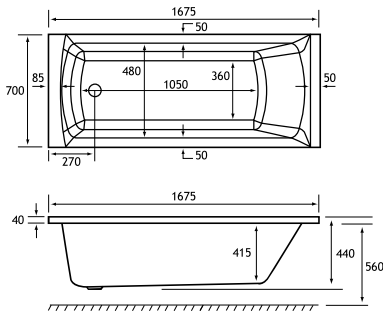

1675 x 700 [5'6"] SE

1675 x 700 x 440mm

234 Litres

DESCRIPTION	CODE	£ EX VAT	£ INC VAT
1675 x 700 [5'6"] SE Rockall - 5mm	42.0087	299.00	358.80
1675 x 700 [5'6"] SE Rockall - Beauforté	42.1087	548.00	657.60
PANELS			
1675 x 560 Front Panel	42.5014	120.00	144.00
700 x 560 End Panel	42.5024	73.00	87.60
1675 x 560 Front Panel - Beauforté	42.6014	202.00	242.40
700 x 560 End Panel - Beauforté	42.6024	120.00	144.00
1810 x 810 L Shape Flat Panel - Beauforté	42.6035	386.00	463.20

SHOWER

440 DEPTH

HEAD REST

ULTRA STRONG