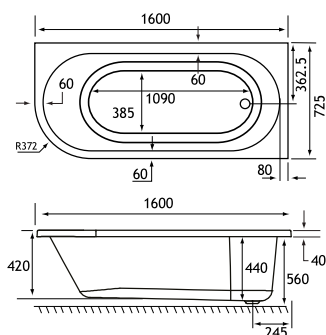

1600 x 725 SE RH NEW

1600 x 725 x 440mm		219 Litres	
DESCRIPTION	CODE	£ EX VAT	£ INC VAT
1600 x 725 SE RH Biscay - 5mm	42.0301	362.00	434.40
1600 x 725 SE RH Biscay - Beauforté	42.1301	589.00	706.80
PANELS			
Biscay Panel 1600 x 725	42.5003	238.00	285.60
Biscay Panel 1600 x 725 - Beauforté	42.6003	405.00	486.00

- 440 DEPTH
- HEAD REST
- ULTRA STRONG