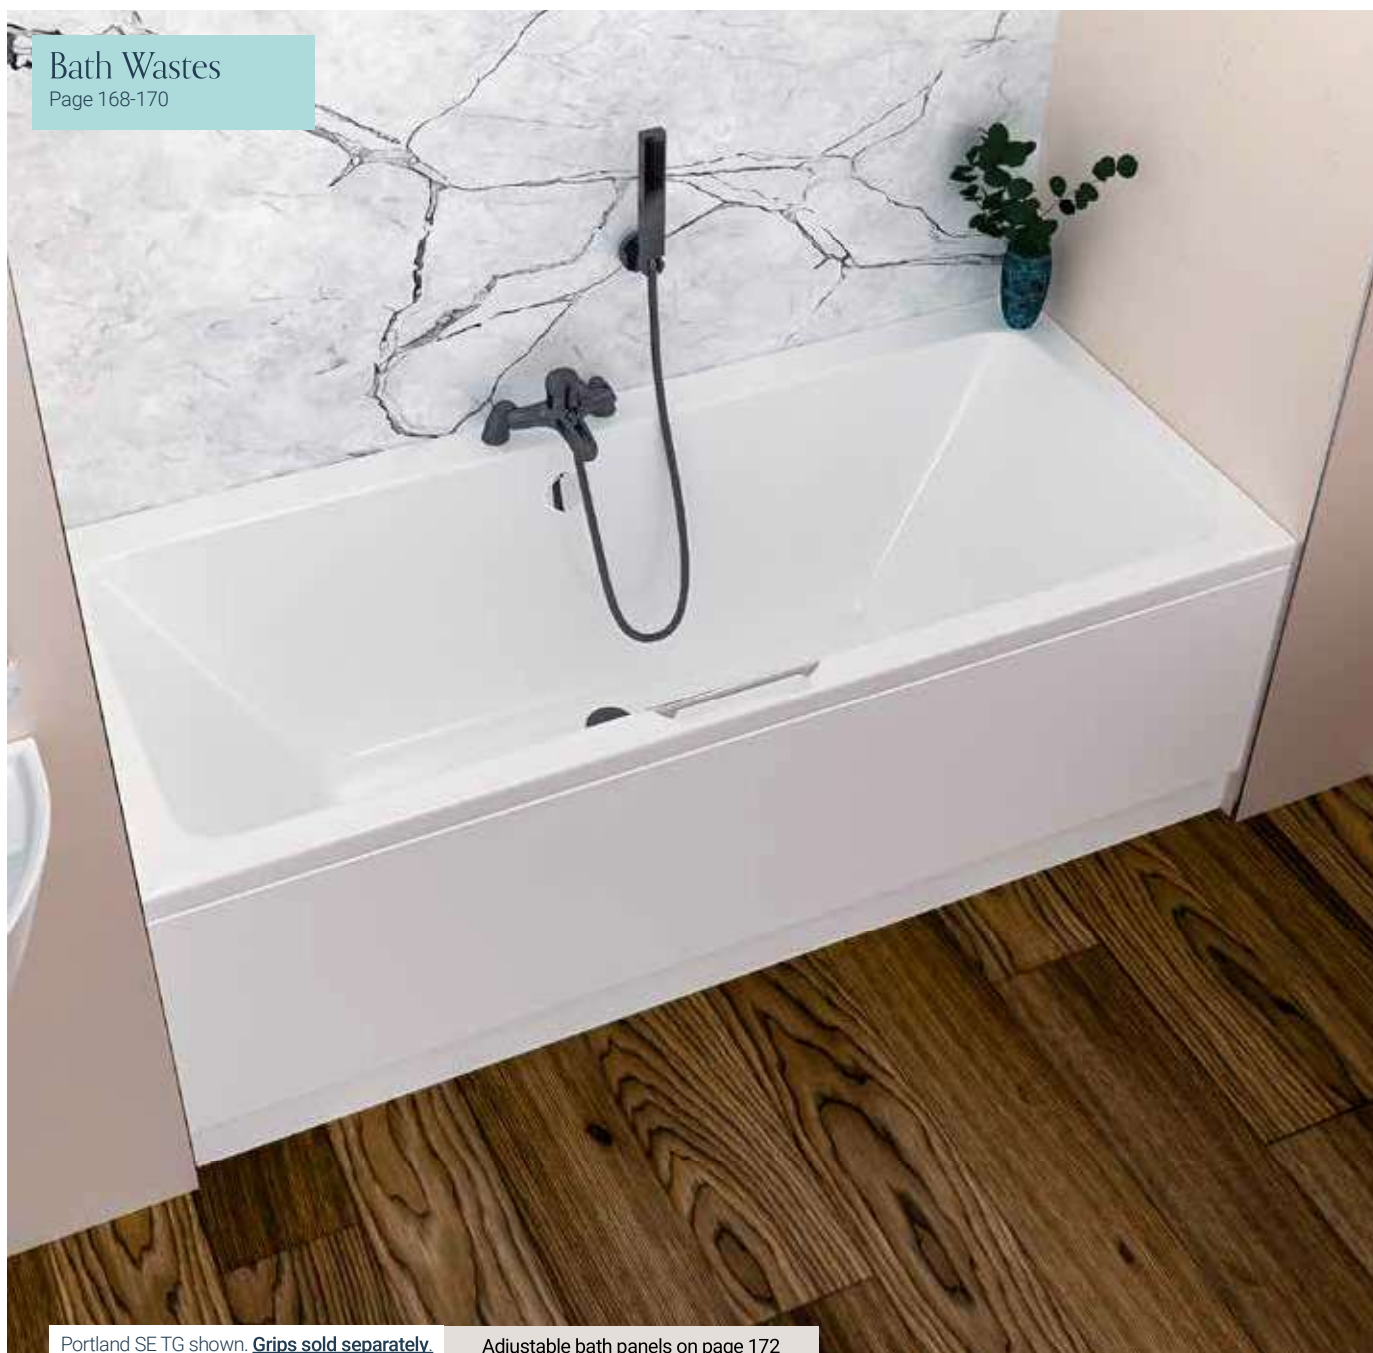

Bath Wastes

Page 168-170

Portland SE TG shown. [Grips sold separately.](#)

Adjustable bath panels on page 172