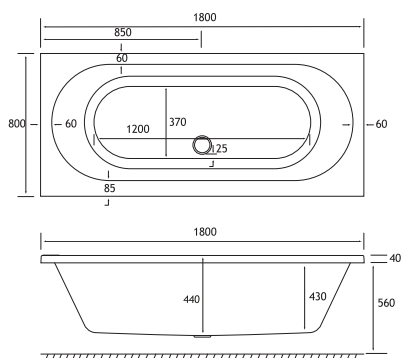

1800 x 800 DE