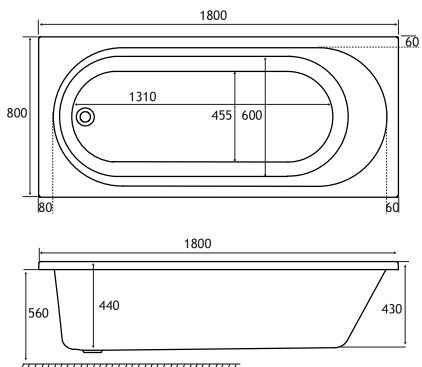

1800 x 800 SE

1800 x 800 x 440mm

264 Litres

DESCRIPTION	CODE	£ EX VAT	£ INC VAT
1800 x 800 SE Straight Edge - 5mm	42.0151	473.00	567.60
1800 x 800 SE Straight Edge - Beauforté	42.1151	794.00	952.80
PANELS			
1800 x 560 Front Panel	42.5012	134.00	160.80
800 x 560 End Panel	42.5022	73.00	87.60
1800 x 560 Front Panel - Beauforté	42.6012	214.00	256.80
800 x 560 End Panel - Beauforté	42.6022	131.00	157.20
1810 x 810 L Shape Flat Panel - Beauforté	42.6035	386.00	463.20
1800 Adjustable Front Panel - Beauforté	42.6032	303.00	363.60

Universal Fittings

ALL 5mm & Beauforté baths come complete with Universal Fittings with legs, feet & wall brackets etc. Organised ready for your bath installer to fit with ease.