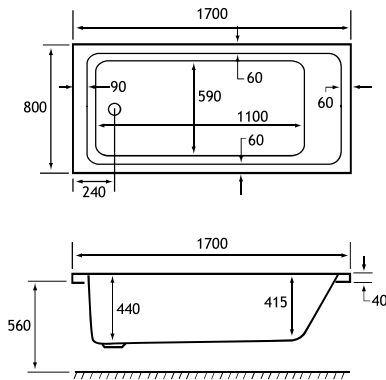

Portland SINGLE ENDED

1700 x 800 SE