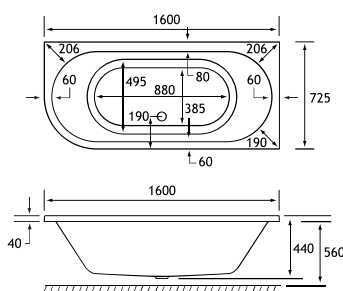

Complete The Look

Bath Filler

Description	Code	£ Ex VAT	£ Inc VAT
Meriden Three Hole Wall-Mounted Bath Tap Set - Chrome	98.2044	129.00	154.80
Alveston Bath Filler Tap inc pop up waste - Chrome	93.1045	121.00	145.20