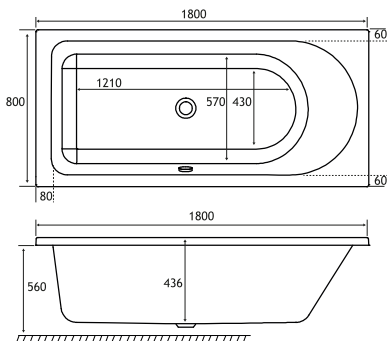

1800 x 800 SB LH

1800 x 800 x 440mm

268 Litres

DESCRIPTION	CODE	£ EX VAT	£ INC VAT
1800 x 800 Biscay SB LH - 5mm	42.0211	492.00	590.40
1800 x 800 Biscay SB LH - Beauforté	42.1211	826.00	991.20
PANELS			
1800 x 560 Front Panel	42.5012	134.00	160.80
800 x 560 End Panel	42.5022	73.00	87.60
1800 x 560 Front Panel - Beauforté	42.6012	214.00	256.80
800 x 560 End Panel - Beauforté	42.6022	131.00	157.20
1810 x 810 L Shape Flat Panel - Beauforté	42.6035	386.00	463.20
1800 Adjustable Front Panel - Beauforté	42.6032	303.00	363.60

- SHOWER
- 440 DEPTH
- HEAD REST
- ULTRA STRONG