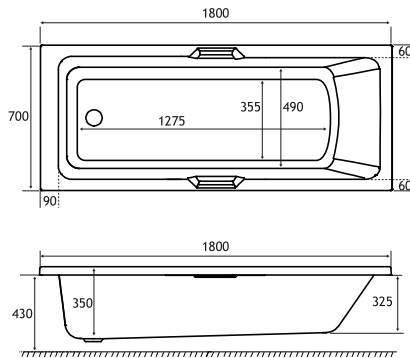

1800 x 700 LL TG Grips Sold Separately

1800 x 700 x 350mm		189 Litres	
DESCRIPTION	CODE	£ EX VAT	£ INC VAT
1800 x 700 LL TG Portland - 5mm	42.0192	412.00	494.40
1800 x 700 LL TG Portland - Beauforté	42.1192	692.00	830.40
PANELS			
1800 x 430 Front Panel	42.5053	154.00	184.80
700 x 430 End Panel	42.5052	75.00	90.00
1800 x 430 Front Panel - Beauforté	42.6053	239.00	286.80
700 x 430 End Panel - Beauforté	42.6052	123.00	147.60

- SHOWER
- GRIPS
- 350 DEPTH
- HEAD REST
- ULTRA STRONG