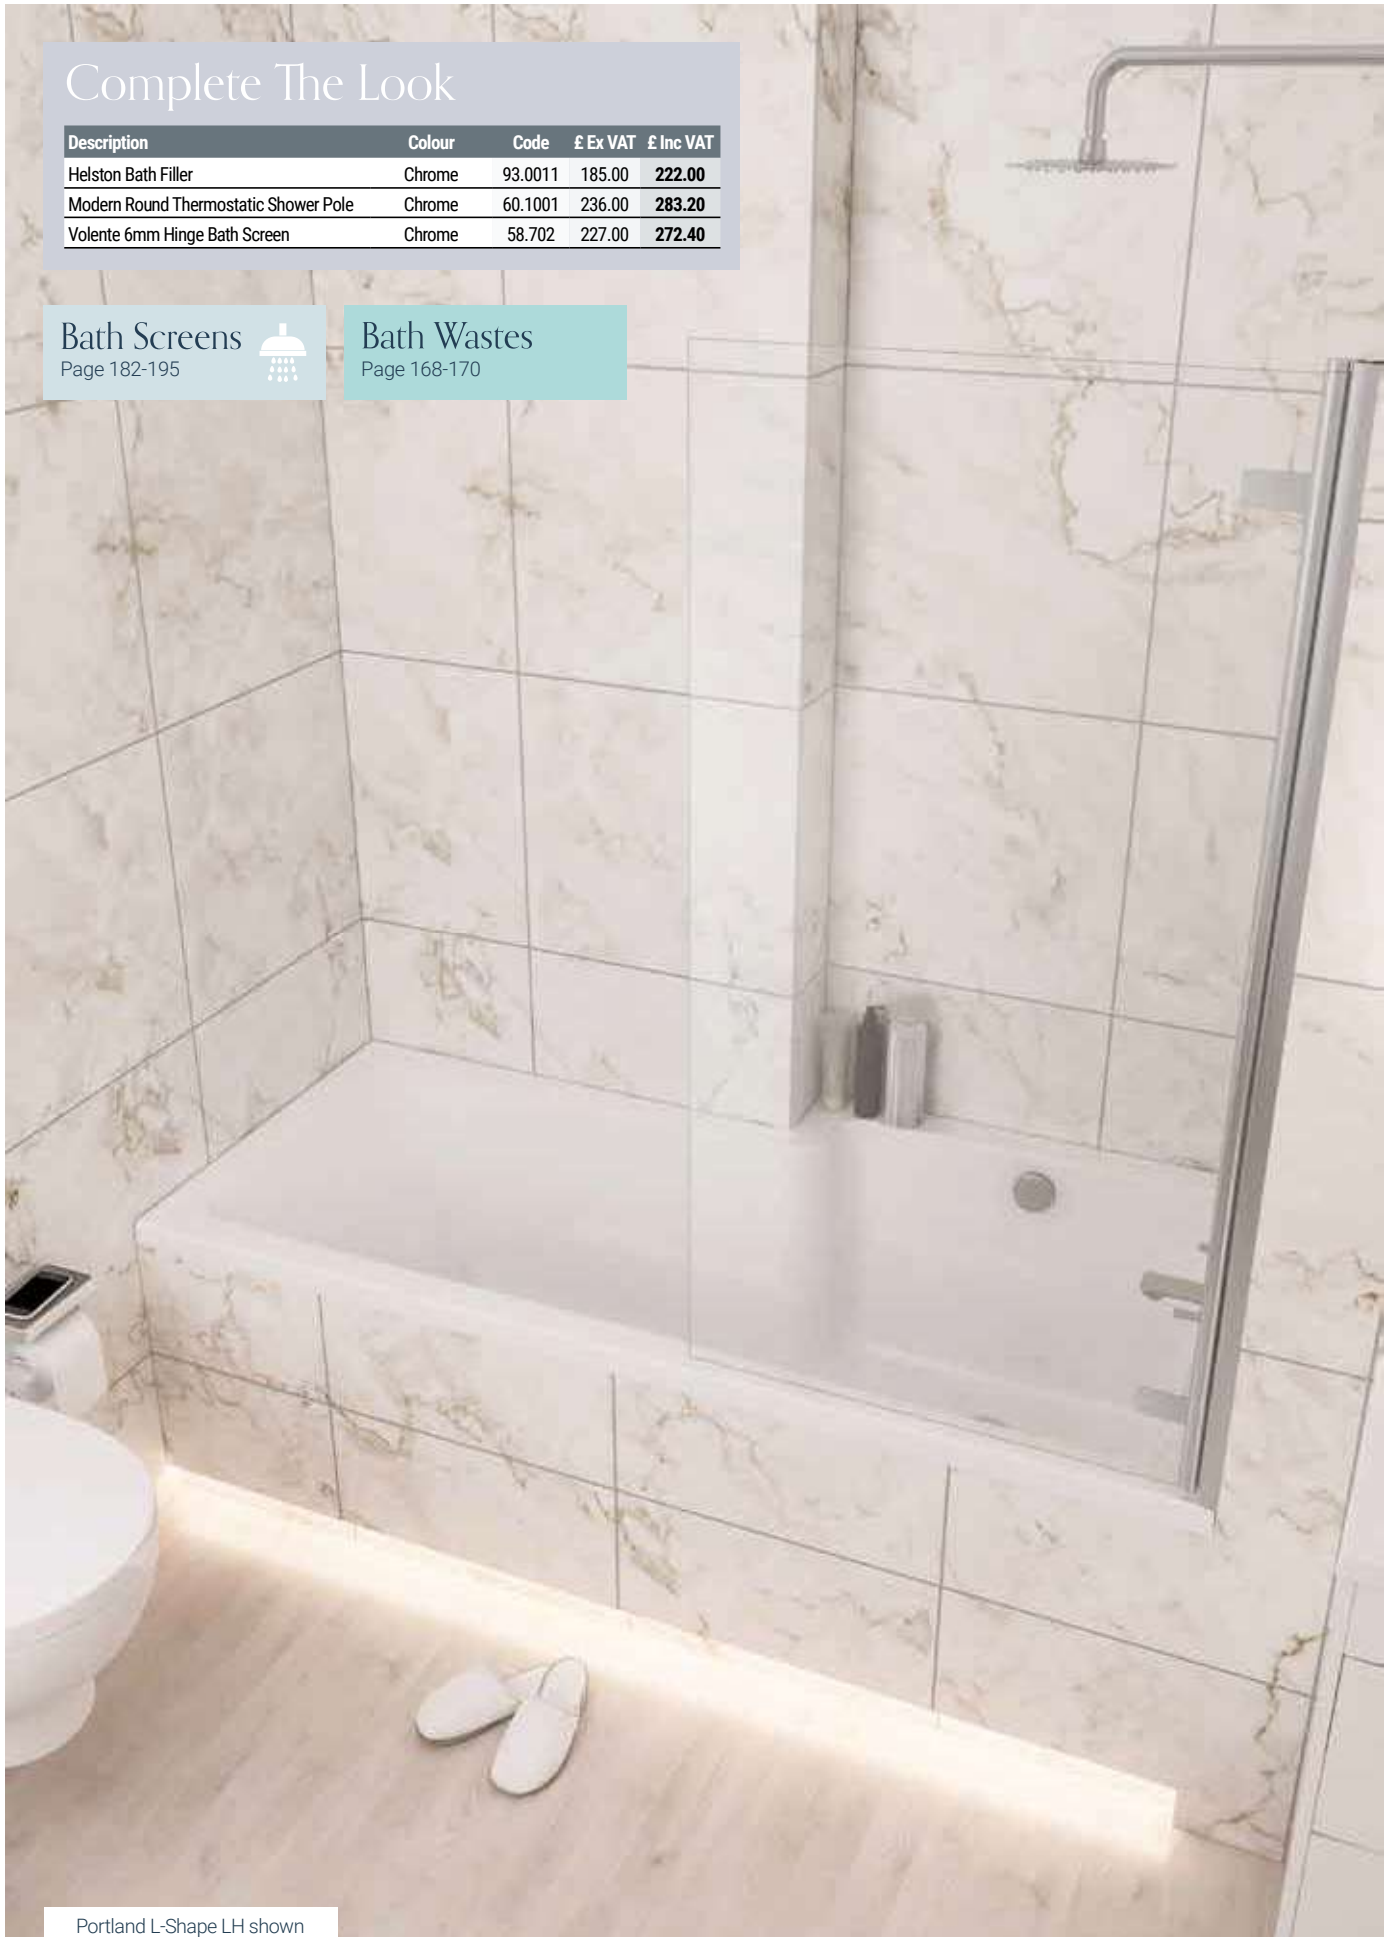

Portland L-SHAPE

Complete The Look

Description	Colour	Code	£ Ex VAT	£ Inc VAT
Helston Bath Filler	Chrome	93.0011	185.00	222.00
Modern Round Thermostatic Shower Pole	Chrome	60.1001	236.00	283.20
Volente 6mm Hinge Bath Screen	Chrome	58.702	227.00	272.40

Bath Screens

Page 182-195

Bath Wastes

Page 168-170

Portland L-Shape LH shown