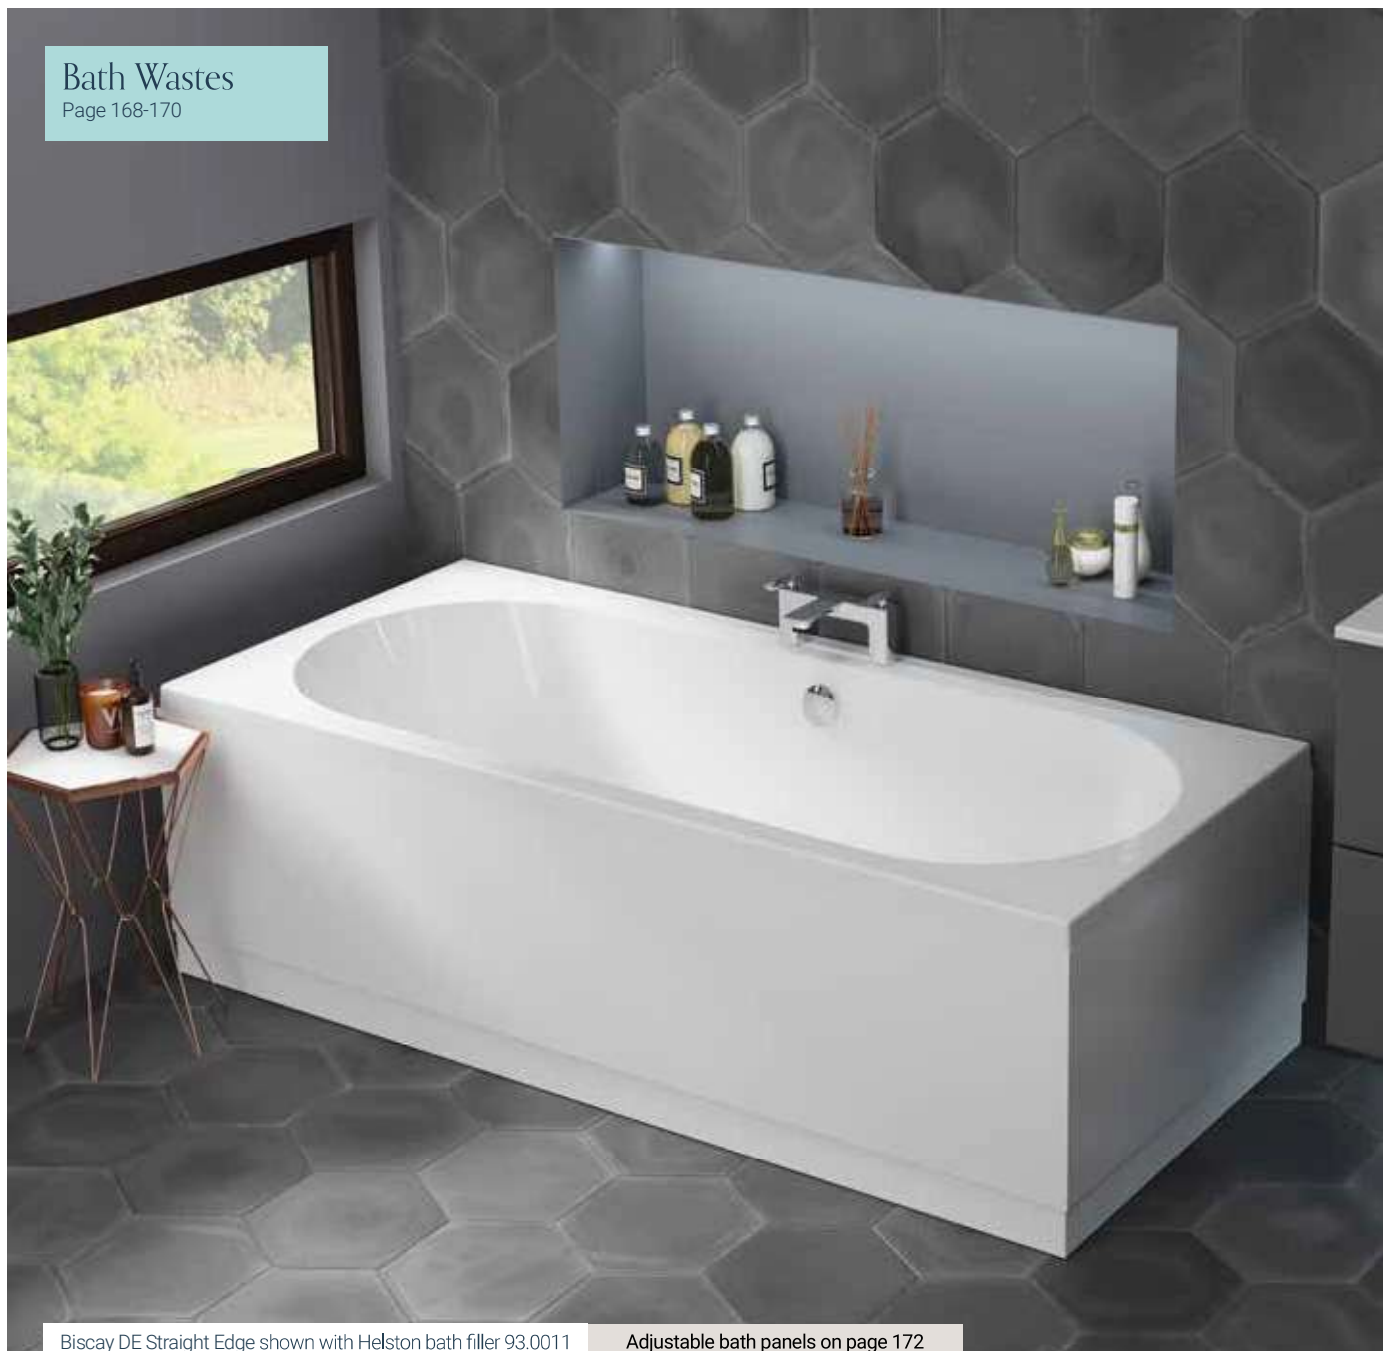

Bath Wastes
Page 168-170

Biscay DE Straight Edge shown with Helston bath filler 93.0011

Adjustable bath panels on page 172