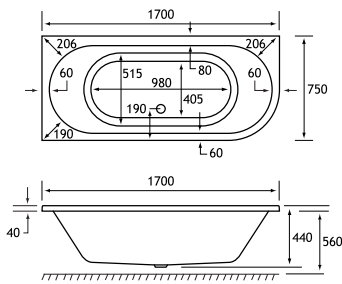

Biscay DOUBLE ENDED

1700 x 750 DE LH

1700 x 750 x 440mm

208 Litres

DESCRIPTION	CODE	£ EX VAT	£ INC VAT
1700 x 750 DE LH Biscay - 5mm	42.0053	367.00	440.40
1700 x 750 DE LH Biscay - Beauforté	42.1053	649.00	778.80
PANELS			
Biscay Panel 1700 x 750	42.5002	238.00	285.60
Biscay Panel 1700 x 750 - Beauforté	42.6002	405.00	486.00

- 440 DEPTH
- HEAD REST
- ULTRA STRONG