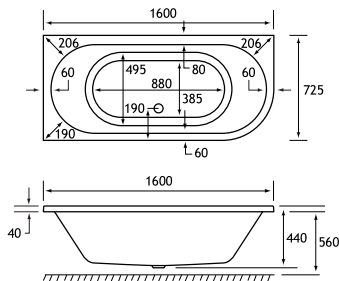

1600 x 725 DE RH

1600 x 725 x 440mm

188 Litres

DESCRIPTION	CODE	£ EX VAT	£ INC VAT
1600 x 725 DE RH Biscay - 5mm	42.0056	367.00	440.40
1600 x 725 DE RH Biscay - Beauforté	42.1056	649.00	778.80
PANELS			
Biscay Panel 1600 x 725	42.5003	238.00	285.60
Biscay Panel 1600 x 725 - Beauforté	42.6003	405.00	486.00

440 DEPTH

HEAD REST

ULTRA STRONG