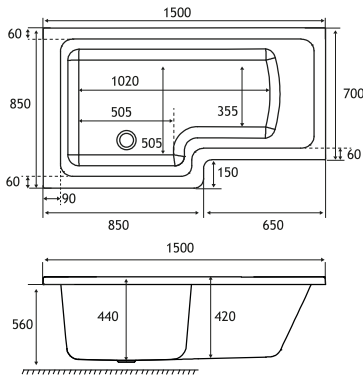

L-SHAPE Portland

1500 x 850 LH

1500 x 850 x 700 x 440mm

224 Litres

DESCRIPTION	CODE	£ EX VAT	£ INC VAT
1500 x 850 LH Portland - 5mm	42.0183	499.00	598.80
1500 x 850 LH Portland - Beauforté	42.1183	825.00	990.00
PANELS			
1500 x 560 L-Shape Front Panel	42.5062	131.00	157.20
1500 x 560 L-Shape Front Panel - Beauforté	42.6062	368.00	441.60
L-Shape Universal End Panel	42.5063	74.00	88.80
L-Shape Universal End Panel - Beauforté	42.6063	130.00	156.00

Bath Screens Page 182 - 195

SHOWER

440 DEPTH

HEAD REST

ULTRA STRONG