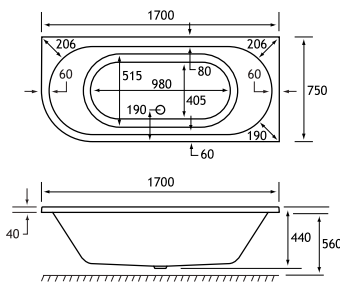

1700 x 750 DE RH

1700 x 750 x 440mm

208 Litres

DESCRIPTION	CODE	£ EX VAT	£ INC VAT
1700 x 750 DE RH Biscay - 5mm	42.0054	367.00	440.40
1700 x 750 DE RH Biscay - Beauforté	42.1054	649.00	778.80
PANELS			
Biscay Panel 1700 x 750	42.5002	238.00	285.60
Biscay Panel 1700 x 750 - Beauforté	42.6002	405.00	486.00

- 440 DEPTH
- HEAD REST
- ULTRA STRONG