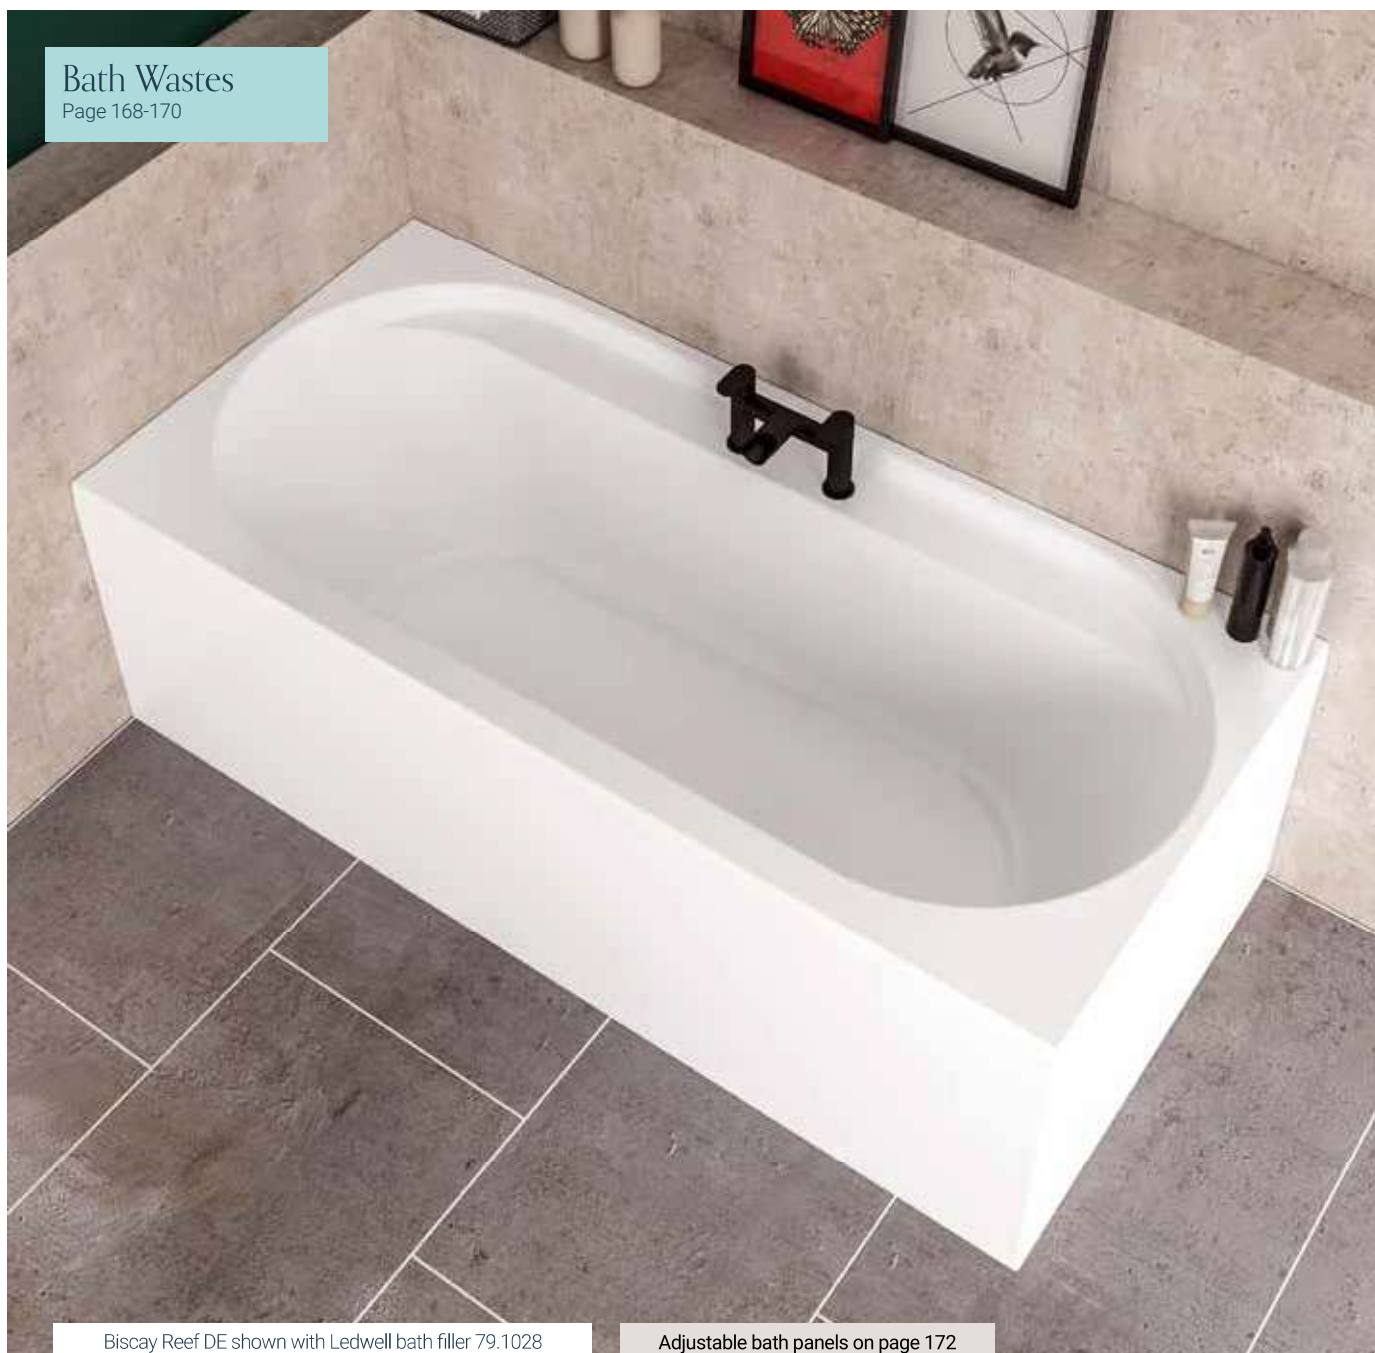

Adjustable bath panels on page 172

PRODUCT FEATURES

- 6 models
- Each available in: 5mm Acrylic & Ultra Strong Beauforté
- Supplied without pre-drilled tap holes or waste fittings
- 440mm depth on all Biscay DE models
- Inner shelf for taps and accessories

Bath Wastes
Page 168-170

Biscay Reef DE shown with Ledwell bath filler 79.1028