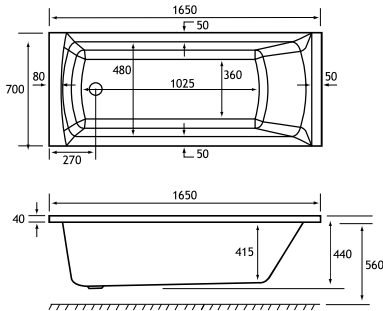

1650 x 700 SE

1650 x 700 x 440mm

229 Litres

DESCRIPTION	CODE	£ EX VAT	£ INC VAT
1650 x 700 SE Rockall - 5mm	42.0088	299.00	358.80
1650 x 700 SE Rockall - Beauforté	42.1088	548.00	657.60
PANELS			
1650 x 560 Front Panel	42.5015	120.00	144.00
700 x 560 End Panel	42.5024	73.00	87.60
1650 x 560 Front Panel - Beauforté	42.6015	202.00	242.40
700 x 560 End Panel - Beauforté	42.6024	120.00	144.00
1810 x 810 L Shape Flat Panel - Beauforté	42.6035	386.00	463.20

SHOWER

440 DEPTH

HEAD REST

ULTRA STRONG