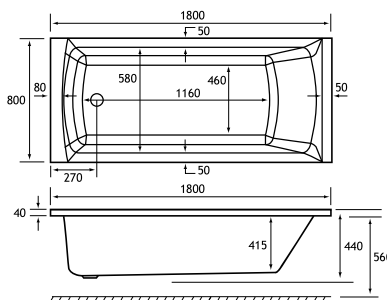

1800 x 800 SE

1800 x 800 x 440mm

284 Litres

DESCRIPTION	CODE	£ EX VAT	£ INC VAT
1800 x 800 SE Rockall - 5mm	42.0082	439.00	526.80
1800 x 800 SE Rockall - Beauforté	42.1082	754.00	904.80
PANELS			
1800 x 560 Front Panel	42.5012	134.00	160.80
800 x 560 End Panel	42.5022	73.00	87.60
1800 x 560 Front Panel - Beauforté	42.6012	214.00	256.80
800 x 560 End Panel - Beauforté	42.6022	131.00	157.20
1800 Adjustable Front Panel - Beauforté	42.6032	303.00	363.60
1810 x 810 L Shape Flat Panel - Beauforté	42.6035	386.00	463.20

SHOWER

440 DEPTH

HEAD REST

ULTRA STRONG