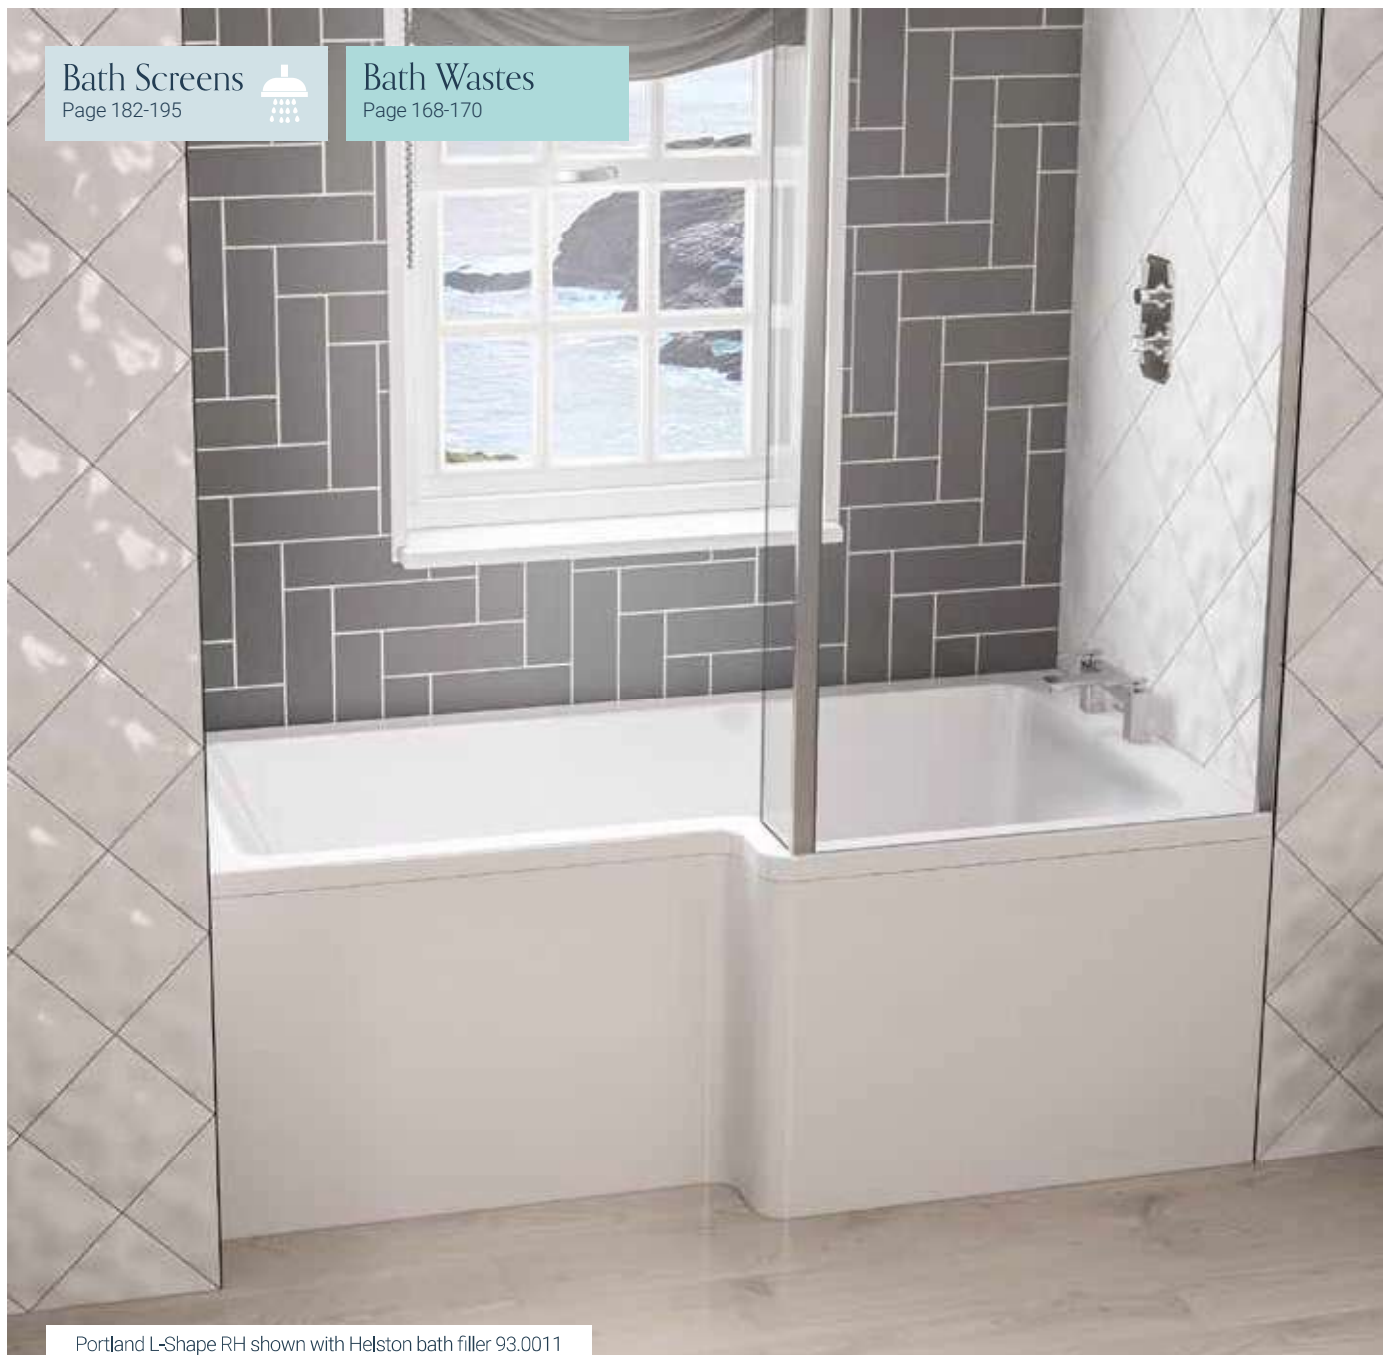

Bath Screens
Page 182-195

Bath Wastes
Page 168-170

Portland L-Shape RH shown with Helston bath filler 93.0011