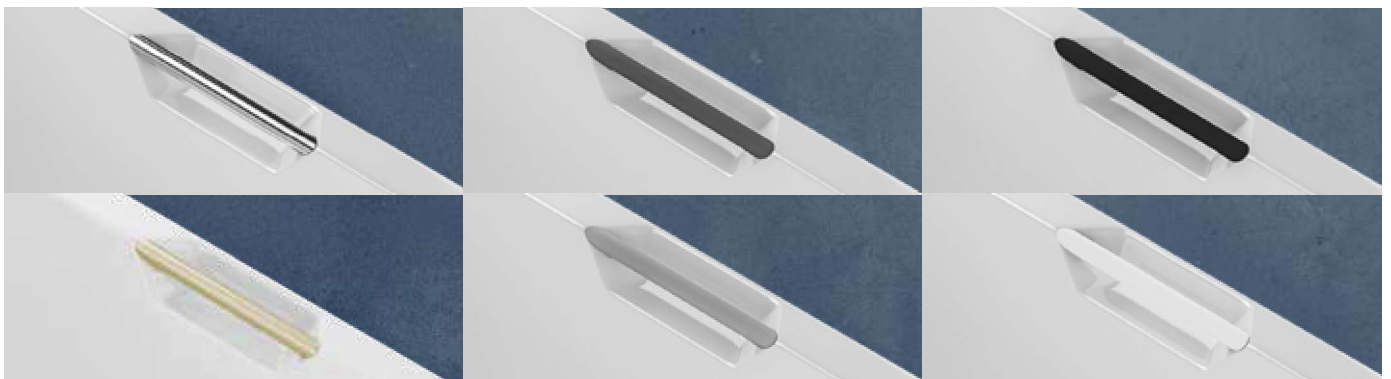

Twin Grips (Pair)

DESCRIPTION	CODE	£ EX VAT	£ INC VAT	DESCRIPTION	CODE	£ EX VAT	£ INC VAT
Chrome Grips (pair)	42.0001	41.00	49.20	Matt Black Grips (pair)	42.0004	54.00	64.80
Matt White Grips (pair)	42.0002	54.00	64.80	Brushed Brass Grips (pair)	42.0007	70.00	84.00
Matt Grey Grips (pair)	42.0003	54.00	64.80	Matt Anthracite Grips (pair)	42.0006	54.00	64.80