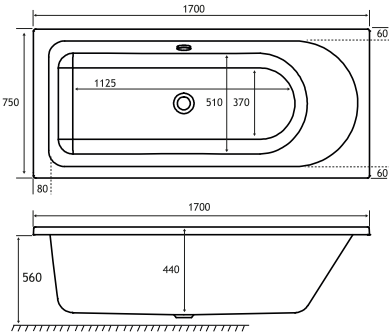

1700 x 750 SB RH

1700 x 750 x 440mm

234 Litres

DESCRIPTION	CODE	£ EX VAT	£ INC VAT
1700 x 750 Biscay SB RH - 5mm	42.0214	413.00	495.60
1700 x 750 Biscay SB RH - Beauforté	42.1214	714.00	856.80
PANELS			
1700 x 560 Front Panel	42.5013	120.00	144.00
750 x 560 End Panel	42.5023	73.00	87.60
1700 x 560 Front Panel - Beauforté	42.6013	202.00	242.40
750 x 560 End Panel - Beauforté	42.6023	120.00	144.00
1810 x 810 L Shape Flat Panel - Beauforté	42.6035	386.00	463.20
1700 Adjustable Front Panel - Beauforté	42.6033	291.00	349.20

- SHOWER
- 440 DEPTH
- HEAD REST
- ULTRA STRONG