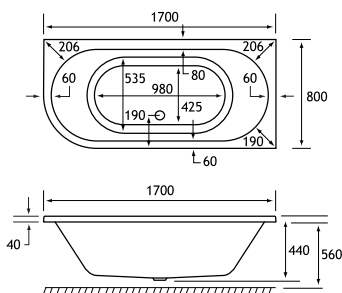

Biscay DOUBLE ENDED

1700 x 750 DE LH

1700 x 750 x 440mm

208 Litres

DESCRIPTION	CODE	£ EX VAT	£ INC VAT
1700 x 750 DE LH Biscay - 5mm	42.0053	367.00	440.40
1700 x 750 DE LH Biscay - Beauforté	42.1053	649.00	778.80
PANELS			
Biscay Panel 1700 x 750	42.5002	238.00	285.60
Biscay Panel 1700 x 750 - Beauforté	42.6002	405.00	486.00

- 440 DEPTH
- HEAD REST
- ULTRA STRONG

1700 x 750 DE RH

1700 x 750 x 440mm

208 Litres

DESCRIPTION	CODE	£ EX VAT	£ INC VAT
1700 x 750 DE RH Biscay - 5mm	42.0054	367.00	440.40
1700 x 750 DE RH Biscay - Beauforté	42.1054	649.00	778.80
PANELS			
Biscay Panel 1700 x 750	42.5002	238.00	285.60
Biscay Panel 1700 x 750 - Beauforté	42.6002	405.00	486.00

- 440 DEPTH
- HEAD REST
- ULTRA STRONG

1700 x 800 DE LH

1700 x 800 x 440mm

219 Litres

DESCRIPTION	CODE	£ EX VAT	£ INC VAT
1700 x 800 DE LH Biscay - 5mm	42.0051	382.00	458.40
1700 x 800 DE LH Biscay - Beauforté	42.1051	669.00	802.80
PANELS			
Biscay Panel 1700 x 800	42.5001	238.00	285.60
Biscay Panel 1700 x 800 - Beauforté	42.6001	405.00	486.00

- 440 DEPTH
- HEAD REST
- ULTRA STRONG

1700 x 800 DE RH

1700 x 800 x 440mm

219 Litres

DESCRIPTION	CODE	£ EX VAT	£ INC VAT
1700 x 800 DE RH Biscay - 5mm	42.0052	382.00	458.40
1700 x 800 DE RH Biscay - Beauforté	42.1052	669.00	802.80
PANELS			
Biscay Panel 1700 x 800	42.5001	238.00	285.60
Biscay Panel 1700 x 800 - Beauforté	42.6001	405.00	486.00

- 440 DEPTH
- HEAD REST
- ULTRA STRONG

Universal Fittings

ALL 5mm & Beauforté baths come complete with Universal Fittings with legs, feet & wall brackets etc. Organised ready for your bath installer to fit with ease.