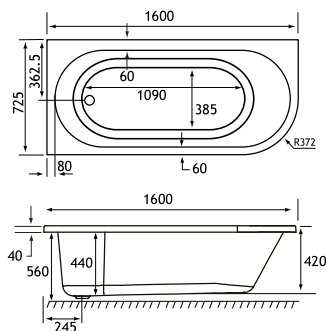

SINGLE ENDED Biscay

1600 x 725 SE LH NEW

1600 x 725 x 440mm		219 Litres	
DESCRIPTION	CODE	£ EX VAT	£ INC VAT
1600 x 725 SE LH Biscay - 5mm	42.0299	362.00	434.40
1600 x 725 SE LH Biscay - Beauforté	42.1299	589.00	706.80
PANELS			
Biscay Panel 1600 x 725	42.5003	238.00	285.60
Biscay Panel 1600 x 725 - Beauforté	42.6003	405.00	486.00

- 440 DEPTH
- HEAD REST
- ULTRA STRONG