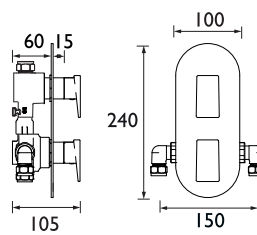

**SAIL**

Thermostatic Recessed Shower Valves

- Cartridge can be accessed from the front
- Supplied with wall outlet
- Metal back plate and handles for added durability

Single Outlet

Two Outlet Diverter

CODE	TYPE	Min. Press.	PRICE
SAI SHCVO C	Single Outlet	0.2 bar	£490.00
SAI SHCDIV C	Two Outlet Diverter	0.2 bar	£521.00