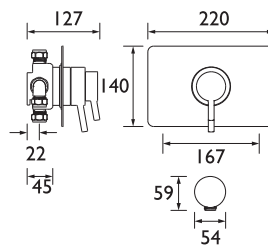

127
140
22
45

220
167

59
54

CODE	TYPE	Min. Press.	PRICE
PM2 CSHXVO C	Exposed Bottom Outlet Valve	0,2 bar	£597.00
PM2 CSHXTVO C	Exposed Top Outlet Valve	0,1 bar	£684.00
PM2 CSHCVO C	Recessed Shower Valve	0,2 bar	£682.00