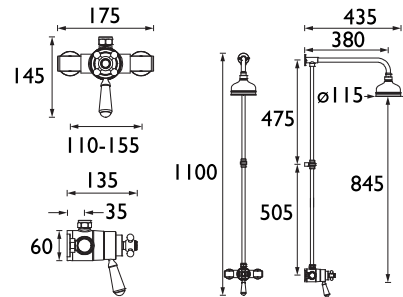

#### Thermostatic Dual Control Mini Valves

- Supplied with 1 x 7L/min and 1 x 5L/min flow regulators
- TMV2 Rated between 1 bar minimum and 5 bar Maximum Dynamic Pressure

Riser Kit

Rigid Riser

CODE	TYPE	Min. Press.	PRICE
R2 SHXAR C	Riser Kit and Single Function Handset	0.1 bar	£451.00
R2 SHXRR C	Rigid Riser	0.1 bar	£508.00