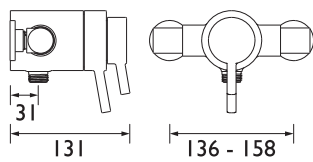

**PRISM®**  
Bathroom Taps & Showers

**PRISM®**  
Thermostatic Dual Control Shower Valves

- Supplied with 2 x 8L/min flow regulators
- Easy to use Lever Handles

Bottom Outlet

Top Outlet

**Recessed**  
Supplied with Easyfit wall outlet