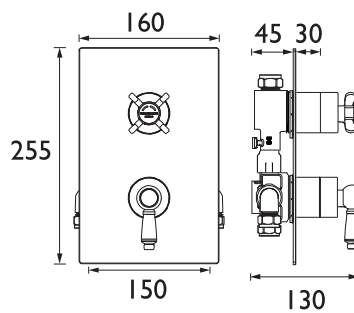

### RENAISSANCE

Thermostatic Recessed Shower Valves

- Fully serviceable from the front
- Supplied with wall outlet
- Metal back plate and handles for added durability

Single Outlet

Two Outlet Diverter

CODE	TYPE	Min. Press.	PRICE
RS2 SHCVO C	Single Outlet	0.2 bar	£490.00
RS2 SHCDIV C	Two Outlet Diverter	0.2 bar	£521.00