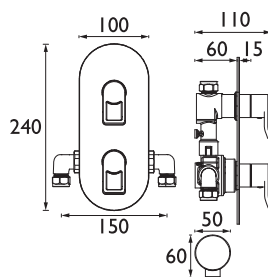

CODE	TYPE	Min. Press.	PRICE
SAF SHCVO C	Single Outlet	0.2 bar	£404.00
SAF SHCDIV C	Two Outlet Diverter	0.2 bar	£432.00

ALL DIMENSIONS SHOWN IN MM. RETAIL PRICES INC. VAT