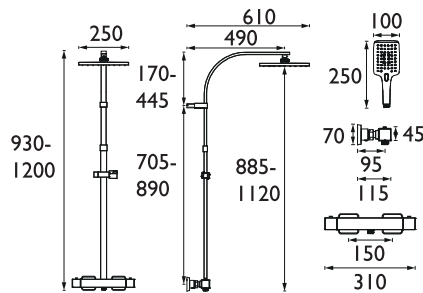

CODE	TYPE	Min. Press.	PRICE
QB SHXDIVCTFF C	Bar Valve with Rigid Riser and Diverter	1.0 bar	£445.00
QB SHXDIVCTFF BLK	Bar Valve with Rigid Riser and Diverter	1.0 bar	£490.00 Black

CUSTOMER SERVICE: 0330 026 6273 FREEFAX ORDERS: 0330 107 0069