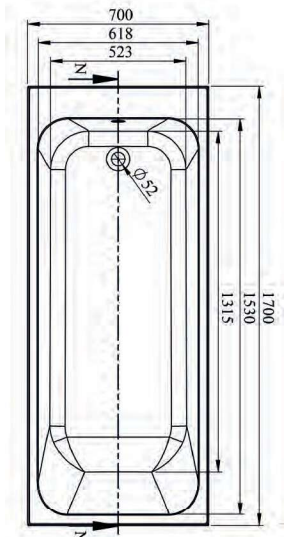

Height (Exc. Legs) - 420mm

Dimensions	Capacity	Ref.	Exc. VAT	Inc. VAT
1700 x 800mm	225 Ltr	NEV17/8	£420.00	£504.00
1800 x 800mm	235 Ltr	NEV18/8	£420.00	£504.00

Dimensions	Capacity	Ref.	Exc. VAT	Inc. VAT
1700 x 800mm	225 Ltr	NEV17/8S	£545.00	£654.00
1800 x 800mm	235 Ltr	NEV18/8S	£545.00	£654.00

Single Ended Bath

Height (Exc. Legs) - 400mm

Dimensions	Capacity	Ref.	Exc. VAT	Inc. VAT
1700 x 700mm	230 Ltr	IND17/7S	£475.00	£570.00

Oklahoma

Thin Edged Bath for Maximised Bathing Area

Dimensions	Capacity	Ref.	Exc. VAT	Inc. VAT
1700 x 700mm	185 Ltr	OKL17/7	£365.00	£438.00

Single Ended Bath

Height (Exc. Legs) - 400mm

Dimensions	Capacity	Ref.	Exc. VAT	Inc. VAT
1700 x 700mm	185 Ltr	OKL17/7S	£470.00	£564.00

- Superspec 8mm Acrylic • Supplied without Tap Holes

Deco

Single Ended Bath

Height (Exc. Legs) - 400mm

Dimensions	Capacity	Ref.	Exc. VAT	Inc. VAT
1700 x 700mm	185 Ltr	DECO17/7	£475.00	£570.00

Nebraska

Double Ended Bath

Height (Exc. Legs) - 1700 x 750mm - 410mm
Height (Exc. Legs) - 1800 x 800mm - 440mm