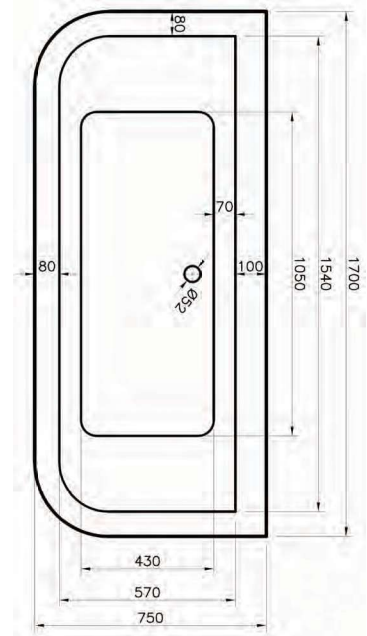

Single Ended Bath

Height (Exc. Legs) - 410mm

- 5mm Acrylic • Supplied without Tap Holes • Available Ascent Superspec where stated

Carolina

Single Ended Bath

Height (Exc. Legs) - 400mm

Dimensions	Capacity	Ref.	Exc. VAT	Inc. VAT
1400 x 700mm	150 Ltr	CARO14/7	£237.00	£284.40
1500 x 700mm	160 Ltr	CARO15/7	£237.00	£284.40
1600 x 700mm	170 Ltr	CARO16/7	£237.00	£284.40
1700 x 700mm	180 Ltr	CARO17/7	£237.00	£284.40
1800 x 800mm	200 Ltr	CARO18/8	£422.00	£506.40

Dakota

Single Ended Bath

Height (Exc. Legs) - 400mm

Dimensions	Capacity	Ref.	Exc. VAT	Inc. VAT
1200 x 700mm	120 Ltr	DAKO12/7	£237.00	£284.40

• 5mm Acrylic • Supplied without Tap Holes • Available Ascent Superspec where stated

Height (Exc. Legs) - 1700 x 700mm - 410mm
Height (Exc. Legs) - 1700 x 800mm - 440mm

Dimensions	Capacity	Ref.	Exc. VAT	Inc. VAT
1700 x 700mm	190 Ltr	EDE17/7	£365.00	£438.00
1700 x 800mm	210 Ltr	EDE17/8	£420.00	£504.00

- 5mm Acrylic • Supplied without Tap Holes • Available Ascent Superspec where stated

Kansas

Double Ended Bath

Bath Height (Exc. Legs) - 410mm
Panel Height - 560mm

Dimensions	Capacity	Ref.	Exc. VAT	Inc. VAT
1700 x 750mm	180 Ltr	KN17/75	£375.00	£450.00
Kansas Panel	-	KNPAN	£234.00	£280.80
Bath Total			£609.00	£730.80