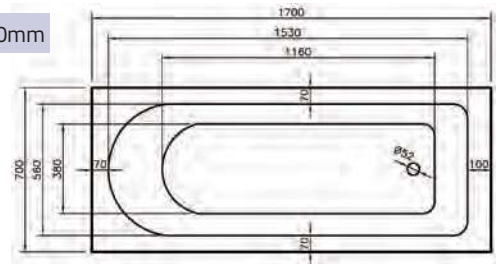

Luxor

Dimensions	Capacity	Ref.	Exc. VAT	Inc. VAT
1700 x 700mm	174 Ltr	LUX17/7	£226.00	£271.20

Single Ended Bath

Height (Exc. Legs) - 420mm

Memphis

Dimensions	Capacity	Ref.	Exc. VAT	Inc. VAT
1700 x 700mm	162 Ltr	MEM17/7	£215.00	£258.00

Single Ended Bath

Height (Exc. Legs) - 410mm

- 5mm Acrylic • Supplied without Tap Holes • Available Ascent Superspec where stated

Carolina

Single Ended Bath

Height (Exc. Legs) - 400mm

Dimensions	Capacity	Ref.	Exc. VAT	Inc. VAT
1400 x 700mm	150 Ltr	CARO14/7	£237.00	£284.40
1500 x 700mm	160 Ltr	CARO15/7	£237.00	£284.40
1600 x 700mm	170 Ltr	CARO16/7	£237.00	£284.40
1700 x 700mm	180 Ltr	CARO17/7	£237.00	£284.40
1800 x 800mm	200 Ltr	CARO18/8	£422.00	£506.40

Ebony

Single Ended Bath

Height (Exc. Legs) - 410mm

Dimensions	Capacity	Ref.	Exc. VAT	Inc. VAT
1700 x 700mm	170 Ltr	EB17/7	£295.00	£354.00

Dimensions	Capacity	Ref.	Exc. VAT	Inc. VAT
1700 x 700mm	170 Ltr	EB17/7S	£475.00	£570.00

Dakota

Single Ended Bath

Height (Exc. Legs) - 400mm

Dimensions	Capacity	Ref.	Exc. VAT	Inc. VAT
1200 x 700mm	120 Ltr	DAKO12/7	£237.00	£284.40

• 5mm Acrylic • Supplied without Tap Holes • Available Ascent Superspec where stated