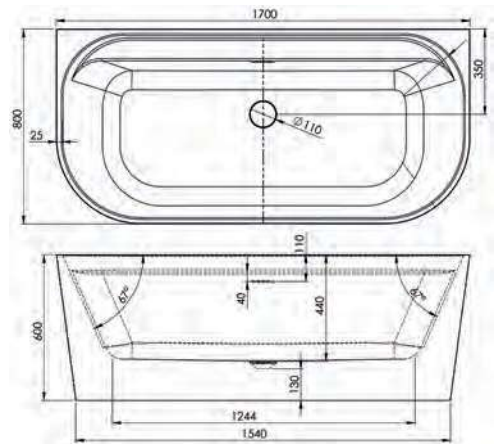

Includes Pre-Fitted Click-Clack Waste

**While Stocks Last*

1800 x 800mm

Description	Dimensions L x W x H (mm)	Ref.	Weight	Capacity	Exc. VAT	Inc. VAT
Naxos Freestanding Bath <i>Includes Pre-Fitted Click-Clack Waste</i>	1800 x 800 x 640mm	NAX-1800	59kg	277 Ltr	£1,300.00	£1,560.00

1700 x 800mm

Description	Dimensions L x W x H (mm)	Ref.	Weight	Capacity	Exc. VAT	Inc. VAT
Tima Freestanding Bath <i>Includes Pre-Fitted Click-Clack Waste</i>	1700 x 800 x 600mm	TIM-1700	52kg	240 Ltr	£1,300.00	£1,560.00