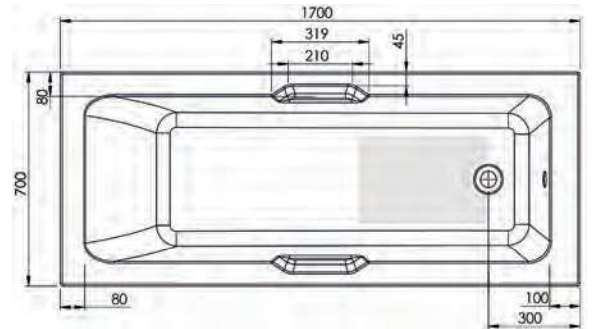

Ebony

Single Ended Bath

Height (Exc. Legs) - 410mm

Dimensions	Capacity	Ref.	Exc. VAT	Inc. VAT
1700 x 700mm	170 Ltr	EB17/7	£295.00	£354.00

Dimensions	Capacity	Ref.	Exc. VAT	Inc. VAT
1700 x 700mm	170 Ltr	EB17/7S	£475.00	£570.00

Dakota

Single Ended Bath

Height (Exc. Legs) - 400mm

Dimensions	Capacity	Ref.	Exc. VAT	Inc. VAT
1200 x 700mm	120 Ltr	DAKO12/7	£237.00	£284.40

• 5mm Acrylic • Supplied without Tap Holes • Available Ascent Superspec where stated

Alexandria

Alpha

Dimensions	Capacity	Ref.	Exc. VAT	Inc. VAT
1700 x 700mm	142 Ltr	ALX17/7	£257.00	£308.40

Single Ended Bath

Height (Exc. Legs) - 420mm

Virginia Twin Grippped

Height (Exc. Legs) - 1700 x 700mm - 355mm
Height (Exc. Legs) - 1700 x 800mm - 400mm
Height (Exc. Legs) - 1800 x 800mm - 400mm

Height (Exc. Legs) - 1700 x 700mm - 410mm
Height (Exc. Legs) - 1700 x 800mm - 440mm

Dimensions	Capacity	Ref.	Exc. VAT	Inc. VAT
1700 x 700mm	190 Ltr	EDE17/7	£365.00	£438.00
1700 x 800mm	210 Ltr	EDE17/8	£420.00	£504.00