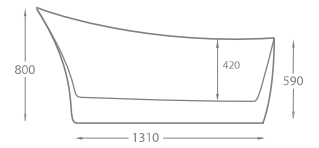

1650 x 700mm • 1700 x 750mm

Description	Dimensions L x W x H (mm)	Ref.	Weight	Capacity	Exc. VAT	Inc. VAT
Roma Freestanding Bath <i>Includes Pre-Fitted Click-Clack Waste</i>	1650 x 700 x 600/800mm	QX-RMA1650	55kg	260 Ltr	£1,442.00	£1,730.40

Valentina Freestanding Bath <i>Includes Pre-Fitted Click-Clack Waste</i>	1700 x 750 x 580/720mm	QX-VAL1700	55kg	260 Ltr	£1,467.00	£1,760.40