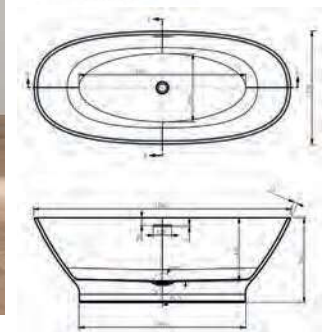

1700 x 700mm • 1700 x 840mm

Removable Panel
for easy Tap &
Waste access

Description	Dimensions L x W x H (mm)	Ref.	Weight	Capacity	Exc. VAT	Inc. VAT
Opal Freestanding Bath <i>Includes Pre-Fitted Click-Clack Waste</i>	1700 x 840 x 590mm	QX-OPA1700	45kg	270 Ltr	£1,394.00	£1,672.80

1850 x 850mm • 1700 x 750mm

Description	Dimensions L x W x H (mm)	Ref.	Weight	Capacity	Exc. VAT	Inc. VAT
Oregon Freestanding Bath <i>Includes Pre-Fitted Click-Clack Waste</i>	1850 x 850 x 560mm	QX-ORE1850	47kg	290 Ltr	£1,455.00	£1,746.00
Rimini Freestanding Bath <i>Includes Pre-Fitted Click-Clack Waste</i>	1700 x 750 x 560mm	QX-RIM1700	38kg	260 Ltr	£1,475.00	£1,770.00