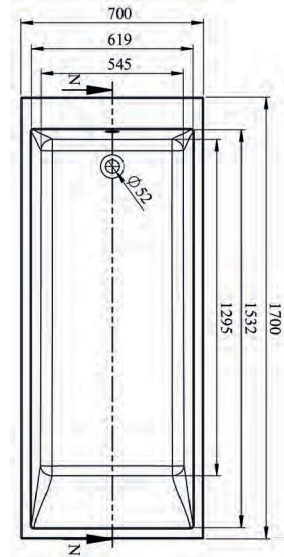

Height (Exc. Legs) - 1700 x 700mm - 410mm
Height (Exc. Legs) - 1700 x 800mm - 440mm

Dimensions	Capacity	Ref.	Exc. VAT	Inc. VAT
1700 x 700mm	190 Ltr	EDE17/7	£365.00	£438.00
1700 x 800mm	210 Ltr	EDE17/8	£420.00	£504.00

Height (Exc. Legs) - 420mm

Dimensions	Capacity	Ref.	Exc. VAT	Inc. VAT
1700 x 800mm	225 Ltr	NEV17/8	£420.00	£504.00
1800 x 800mm	235 Ltr	NEV18/8	£420.00	£504.00

Dimensions	Capacity	Ref.	Exc. VAT	Inc. VAT
1700 x 800mm	225 Ltr	NEV17/8S	£545.00	£654.00
1800 x 800mm	235 Ltr	NEV18/8S	£545.00	£654.00

- 5mm Acrylic • Supplied without Tap Holes • Available Ascent Superspec where stated

Indiana

Thin Edged Bath for Maximised Bathing Area

Dimensions	Capacity	Ref.	Exc. VAT	Inc. VAT
1700 x 700mm	230 Ltr	IND17/7	£365.00	£438.00

Single Ended Bath

Height (Exc. Legs) - 400mm

Dimensions	Capacity	Ref.	Exc. VAT	Inc. VAT
1700 x 700mm	230 Ltr	IND17/7S	£475.00	£570.00

Oklahoma

Thin Edged Bath for Maximised Bathing Area

Dimensions	Capacity	Ref.	Exc. VAT	Inc. VAT
1700 x 700mm	185 Ltr	OKL17/7	£365.00	£438.00