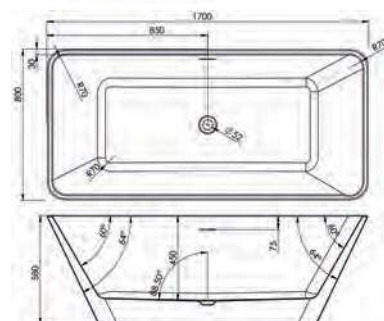

1700 x 700mm • 1700 x 840mm

Removable Panel
for easy Tap &
Waste access

Description	Dimensions L x W x H (mm)	Ref.	Weight	Capacity	Exc. VAT	Inc. VAT
Opal Freestanding Bath <i>Includes Pre-Fitted Click-Clack Waste</i>	1700 x 840 x 590mm	QX-OPA1700	45kg	270 Ltr	£1,394.00	£1,672.80

1850 x 850mm • 1700 x 750mm

Description	Dimensions L x W x H (mm)	Ref.	Weight	Capacity	Exc. VAT	Inc. VAT
Oregon Freestanding Bath <i>Includes Pre-Fitted Click-Clack Waste</i>	1850 x 850 x 560mm	QX-ORE1850	47kg	290 Ltr	£1,455.00	£1,746.00
Rimini Freestanding Bath <i>Includes Pre-Fitted Click-Clack Waste</i>	1700 x 750 x 560mm	QX-RIM1700	38kg	260 Ltr	£1,475.00	£1,770.00

1590 x 850mm • 1700 x 800mm

Description	Dimensions L x W x H (mm)	Ref.	Weight	Capacity	Exc. VAT	Inc. VAT
Eton Freestanding Left Hand Corner Bath <i>Includes Pre-Fitted Click-Clack Waste</i> <i>Available Left Hand Only</i>	1590 x 850 x 580mm	ETN159/85	-	-	£1,669.00	£2,002.80
Cairo Freestanding Bath <i>Includes Pre-Fitted Click-Clack Waste & Overflow</i>	1700 x 800 x 580mm	CAI17/8	-	290 Ltr	£914.00	£1,096.80