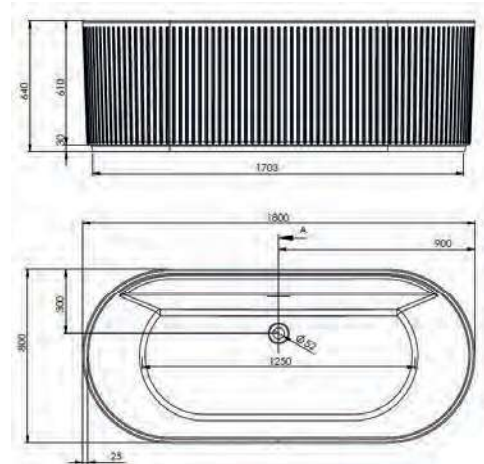

1800 x 800mm

Description	Dimensions L x W x H (mm)	Ref.	Weight	Capacity	Exc. VAT	Inc. VAT
Naxos Freestanding Bath <i>Includes Pre-Fitted Click-Clack Waste</i>	1800 x 800 x 640mm	NAX-1800	59kg	277 Ltr	£1,300.00	£1,560.00