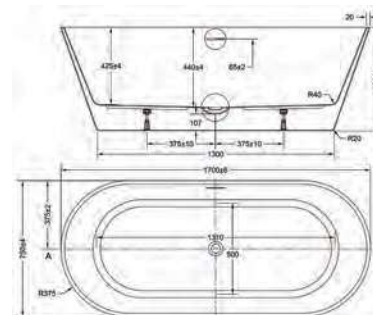

1700 x 745mm

Description	Dimensions L x W x H (mm)	Ref.	Weight	Capacity	Exc. VAT	Inc. VAT
NEW Lucerne Freestanding Bath <i>Includes Pre-Fitted White Click-Clack Waste</i>	1700 x 745 x 580mm	LUC17075S	53kg	277 Ltr	£1,051.00	£1,261.20

1500 x 745mm • 1700 x 745mm

Description	Dimensions L x W x H (mm)	Ref.	Weight	Capacity	Exc. VAT	Inc. VAT
NEW Kimba 1500 Freestanding Bath	1500 x 745 x 580mm	KIM-15075BTW	45kg	234 Ltr	£1,007.00	£1,208.40
NEW Kimba 1700 Freestanding Bath	1700 x 745 x 580mm	KIM-17075BTW	51kg	287 Ltr	£1,094.00	£1,312.80

Includes Pre-Fitted White Click-Clack Waste

NEW Ohio & Romano

1500 x 730mm • 1700 x 745mm • 1600 x 800mm • 1700 x 800mm

Description	Dimensions L x W x H (mm)	Ref.	Weight	Capacity	Exc. VAT	Inc. VAT
NEW Ohio 1500 Freestanding Bath	1500 x 730 x 580mm	OHI-150735	40.5kg	234 Ltr	£874.00	£1,048.80
NEW Ohio 1700 Freestanding Bath	1700 x 745 x 580mm	OHI-170755	42.5kg	277 Ltr	£957.00	£1,148.40