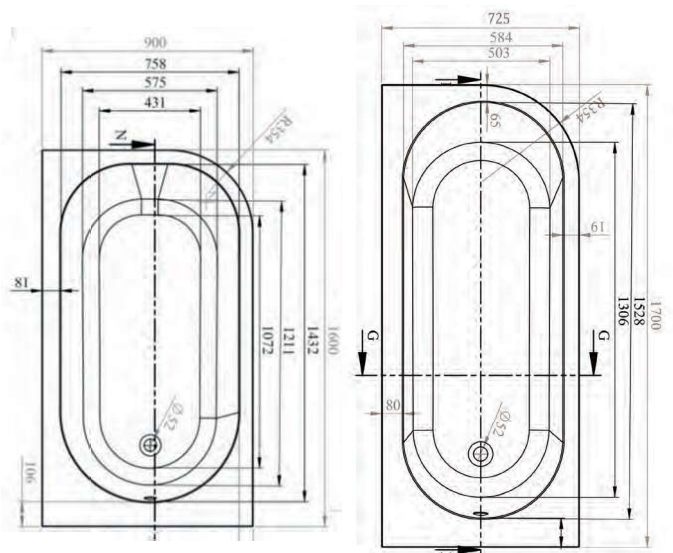

Kansas Offset

Single Ended Bath

Available Left Hand or Right Hand

1600 mm Bath Height (Exc. Legs) - 410mm
1700 mm Bath Height (Exc. Legs) - 410mm
Panel Height - 560mm

Dimensions	Capacity	Ref.	Exc. VAT	Inc. VAT
1600 x 900mm*	210 Ltr	KN16/9	£448.00	£537.60
Kansas 1600 Offset Panel	-	KN16OFFPAN	£235.00	£282.00
Bath Total			£683.00	£819.60

*1600 x 900mm only available Right Handed

Dimensions	Capacity	Ref.	Exc. VAT	Inc. VAT
1700 x 725mm	195 Ltr	KN17/725	£375.00	£450.00
Kansas 1700 Offset Panel	-	KN17OFFPAN	£234.00	£280.80
Bath Total			£609.00	£730.80