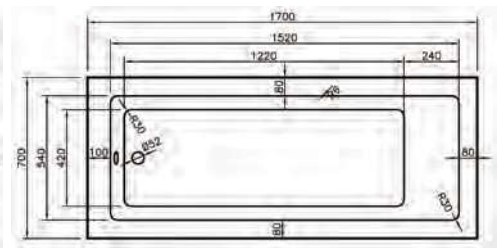

Nevada

Double Ended Bath

Height (Exc. Legs) - 420mm

Dimensions	Capacity	Ref.	Exc. VAT	Inc. VAT
1700 x 800mm	225 Ltr	NEV17/8	£420.00	£504.00
1800 x 800mm	235 Ltr	NEV18/8	£420.00	£504.00

Dimensions	Capacity	Ref.	Exc. VAT	Inc. VAT
1700 x 800mm	225 Ltr	NEV17/8S	£545.00	£654.00
1800 x 800mm	235 Ltr	NEV18/8S	£545.00	£654.00