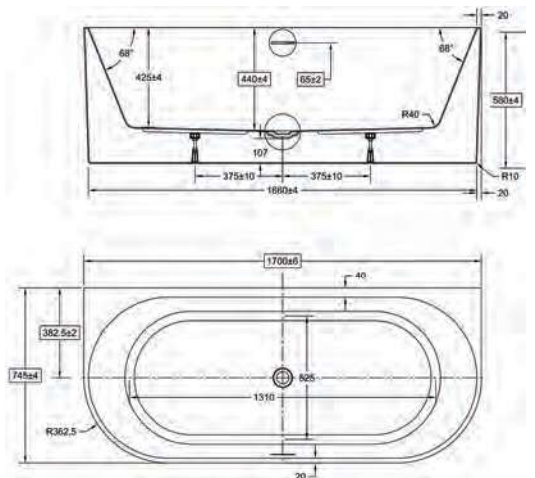

1500 x 745mm • 1700 x 745mm

Description	Dimensions L x W x H (mm)	Ref.	Weight	Capacity	Exc. VAT	Inc. VAT
NEW Kimba 1500 Freestanding Bath	1500 x 745 x 580mm	KIM-15075BTW	45kg	234 Ltr	£1,007.00	£1,208.40
NEW Kimba 1700 Freestanding Bath	1700 x 745 x 580mm	KIM-17075BTW	51kg	287 Ltr	£1,094.00	£1,312.80

Includes Pre-Fitted White Click-Clack Waste