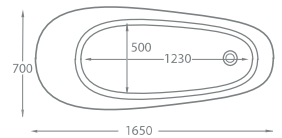

1650 x 700mm • 1700 x 750mm

Description	Dimensions L x W x H (mm)	Ref.	Weight	Capacity	Exc. VAT	Inc. VAT
Roma Freestanding Bath <i>Includes Pre-Fitted Click-Clack Waste</i>	1650 x 700 x 600/800mm	QX-RMA1650	55kg	260 Ltr	£1,442.00	£1,730.40

Valentina Freestanding Bath <i>Includes Pre-Fitted Click-Clack Waste</i>	1700 x 750 x 580/720mm	QX-VAL1700	55kg	260 Ltr	£1,467.00	£1,760.40