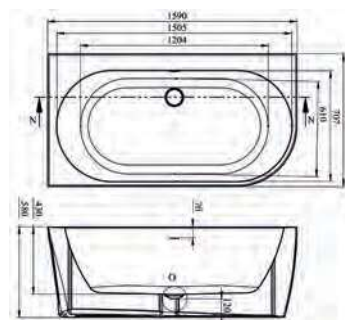

1700 x 700mm • 1700 x 840mm

Removable Panel
for easy Tap &
Waste access

Description	Dimensions L x W x H (mm)	Ref.	Weight	Capacity	Exc. VAT	Inc. VAT
Opal Freestanding Bath <i>Includes Pre-Fitted Click-Clack Waste</i>	1700 x 840 x 590mm	QX-OPA1700	45kg	270 Ltr	£1,394.00	£1,672.80

1850 x 850mm • 1700 x 750mm

Description	Dimensions L x W x H (mm)	Ref.	Weight	Capacity	Exc. VAT	Inc. VAT
Oregon Freestanding Bath <i>Includes Pre-Fitted Click-Clack Waste</i>	1850 x 850 x 560mm	QX-ORE1850	47kg	290 Ltr	£1,455.00	£1,746.00
Rimini Freestanding Bath <i>Includes Pre-Fitted Click-Clack Waste</i>	1700 x 750 x 560mm	QX-RIM1700	38kg	260 Ltr	£1,475.00	£1,770.00

1550 x 750mm • 1700 x 750mm • 1650 x 790mm

Top edge thickness of 15mm consisting of acrylic with resin and fibreglass reinforcement

Description	Dimensions L x W x H (mm)	Ref.	Weight	Capacity	Exc. VAT	Inc. VAT
Grosvenor 1550 Freestanding Bath	1550 x 750 x 590mm	QX-GRO1550	37kg	250 Ltr	£1,151.00	£1,381.20
Grosvenor 1700 Freestanding Bath*	1700 x 750 x 590mm	QX-GRO1700	43kg	260 Ltr	£1,213.00	£1,455.60
<i>Includes Pre-Fitted Click-Clack Waste *While Stocks Last</i>						
Cornell Freestanding Bath	1650 x 790 x 600mm	QX-COR1650	55kg	280 Ltr	£1,470.00	£1,764.00
<i>Includes Pre-Fitted Click-Clack Waste</i>						

1590 x 850mm • 1700 x 800mm

Description	Dimensions L x W x H (mm)	Ref.	Weight	Capacity	Exc. VAT	Inc. VAT
Eton Freestanding Left Hand Corner Bath <i>Includes Pre-Fitted Click-Clack Waste</i> <i>Available Left Hand Only</i>	1590 x 850 x 580mm	ETN159/85	-	-	£1,669.00	£2,002.80
Cairo Freestanding Bath <i>Includes Pre-Fitted Click-Clack Waste & Overflow</i>	1700 x 800 x 580mm	CAI17/8	-	290 Ltr	£914.00	£1,096.80