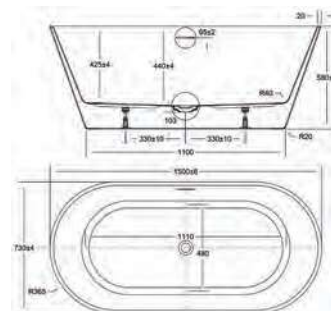

1700 x 745mm

Description	Dimensions L x W x H (mm)	Ref.	Weight	Capacity	Exc. VAT	Inc. VAT
NEW Lucerne Freestanding Bath <i>Includes Pre-Fitted White Click-Clack Waste</i>	1700 x 745 x 580mm	LUC17075S	53kg	277 Ltr	£1,051.00	£1,261.20

1500 x 745mm • 1700 x 745mm

Description	Dimensions L x W x H (mm)	Ref.	Weight	Capacity	Exc. VAT	Inc. VAT
NEW Kimba 1500 Freestanding Bath	1500 x 745 x 580mm	KIM-15075BTW	45kg	234 Ltr	£1,007.00	£1,208.40
NEW Kimba 1700 Freestanding Bath	1700 x 745 x 580mm	KIM-17075BTW	51kg	287 Ltr	£1,094.00	£1,312.80

Includes Pre-Fitted White Click-Clack Waste

NEW Ohio & Romano

1500 x 730mm • 1700 x 745mm • 1600 x 800mm • 1700 x 800mm

Description	Dimensions L x W x H (mm)	Ref.	Weight	Capacity	Exc. VAT	Inc. VAT
NEW Ohio 1500 Freestanding Bath	1500 x 730 x 580mm	OHI-150735	40.5kg	234 Ltr	£874.00	£1,048.80
NEW Ohio 1700 Freestanding Bath	1700 x 745 x 580mm	OHI-170755	42.5kg	277 Ltr	£957.00	£1,148.40