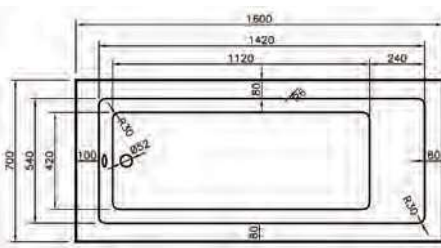

Nevada

Double Ended Bath

Height (Exc. Legs) - 420mm

Dimensions	Capacity	Ref.	Exc. VAT	Inc. VAT
1700 x 800mm	225 Ltr	NEV17/8	£420.00	£504.00
1800 x 800mm	235 Ltr	NEV18/8	£420.00	£504.00

Dimensions	Capacity	Ref.	Exc. VAT	Inc. VAT
1700 x 800mm	225 Ltr	NEV17/8S	£545.00	£654.00
1800 x 800mm	235 Ltr	NEV18/8S	£545.00	£654.00