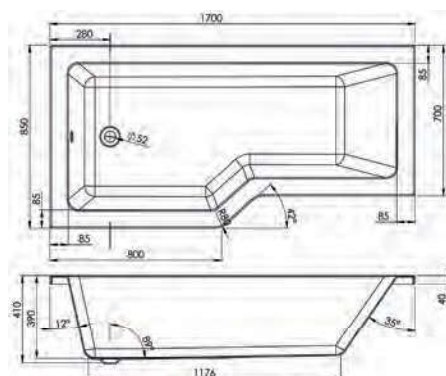

Height (Exc. Legs) - 1700 x 700mm - 410mm
Height (Exc. Legs) - 1700 x 800mm - 440mm

Dimensions	Capacity	Ref.	Exc. VAT	Inc. VAT
1700 x 700mm	190 Ltr	EDE17/7	£365.00	£438.00
1700 x 800mm	210 Ltr	EDE17/8	£420.00	£504.00

Alternative Shower Bath Screen Option	Dimensions	Ref.	Exc. VAT	Inc. VAT
Elegancia Reversible Screen with Towel Bar	1400 (H) x 800mm (W)	QX119BSPSC	£293.00	£351.60

- 5mm Acrylic
- Supplied without Tap Holes
- Dedicated Bath Screen

Aswan 1700mm Shower Bath including Acrylic Panels & Aswan Shower Bath Screen
As Pictured
Just £772.80 Inc. VAT

Pictured Left Hand

Description	Dimensions	Capacity	Ref.	Exc. VAT	Inc. VAT
Aswan Shower Bath <i>(Available Left or Right Hand)</i>	1700 x 700mm*	185 Ltr	ASW17/7	£265.00	£318.00
Aswan Bath Front Panel	1700mm	-	ASWF/P1700	£114.00	£136.80
Aswan/Giza Bath End Panel	700mm	-	ASWE/P700	£67.00	£80.40
Aswan Bath Screen <i>Reversible - 6mm Glass</i>	1500mm (H) x 980mm (W)	-	QXGASWBS	£198.00	£237.60
Bath Total	<i>*(850mm Max)</i>		Alpha	£644.00	£772.80