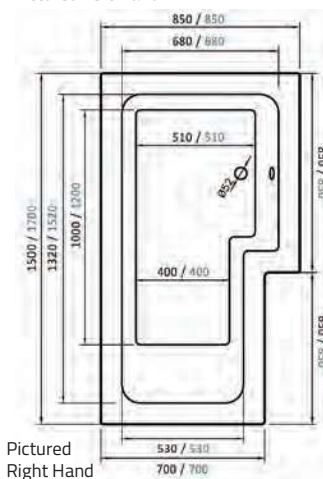

Single Ended Bath

Height (Exc. Legs) - 410mm

- 5mm Acrylic • Supplied without Tap Holes • Available Ascent Superspec where stated

Carolina

Single Ended Bath

Height (Exc. Legs) - 400mm

Dimensions	Capacity	Ref.	Exc. VAT	Inc. VAT
1400 x 700mm	150 Ltr	CARO14/7	£237.00	£284.40
1500 x 700mm	160 Ltr	CARO15/7	£237.00	£284.40
1600 x 700mm	170 Ltr	CARO16/7	£237.00	£284.40
1700 x 700mm	180 Ltr	CARO17/7	£237.00	£284.40
1800 x 800mm	200 Ltr	CARO18/8	£422.00	£506.40

• 5mm Acrylic • Supplied without Tap Holes

Giza 1700mm Shower Bath
including Acrylic Panels &
Discovery Shower Bath
Screen *As Pictured*
Just £734.40 Inc. VAT

Pictured Right Hand

Description	Dimensions	Capacity	Ref.	Exc. VAT	Inc. VAT
Giza Shower Bath <i>(Available Left or Right Hand)</i>	1700 x 700mm*	173 Ltr	GZA17/7	£265.00	£318.00
Giza Bath Front Panel	1700mm	-	GZAF/P1700	£114.00	£136.80
Aswan/Giza Bath End Panel	700mm	-	GZAE/P700	£67.00	£80.40
Discovery Reversible Bath Screen	1350mm (H) x 806mm (W)	-	QXGDS800	£166.00	£199.20
Bath Total	<i>*(850mm Max)</i>		Alpha	£612.00	£734.40

Vermont Shower Bath

- 5mm Acrylic • Supplied without Tap Holes • Available Ascent Superspec where stated
- Available in 1500mm & 1700mm • 2 Bath Screen Options

Vermont 1500mm or 1700mm Shower Bath including Acrylic Panels & Vermont Shower Bath Screen *As Pictured*
Just £964.80 Inc. VAT

Bath Height (Exc. Legs) - 410mm
Panel Height - 520mm

Pictured Left Hand

Pictured Left Hand

Pictured Right Hand

Alternative Screen:
Elegancia Screen *Priced Below*

Description	Dimensions	Capacity	Ref.	Exc. VAT	Inc. VAT
Vermont Shower Bath <i>(Available Left or Right Hand)</i>	1500 x 700mm	160 Ltr	VER15/7	£371.00	£445.20
Vermont Bath Front Panel	1500mm	-	VER-15FP	£139.00	£166.80
California/Vermont Bath End Panel	700mm	-	CALI-7EP	£79.00	£94.80
Vermont Bath Screen <i>Reversible - 6mm Glass</i>	1400mm (H)	-	QXGVERBS800	£215.00	£258.00
Bath Total	<i>*(850mm Max)</i>		GENESIS STANDARD SPEC	£804.00	£964.80