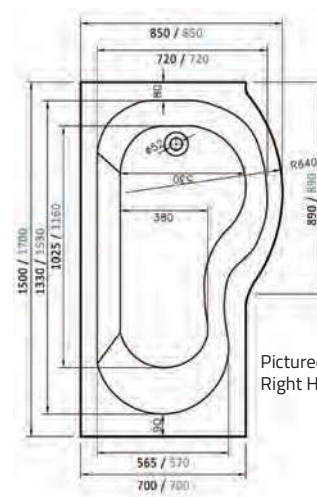

Single Ended Bath

Height (Exc. Legs) - 410mm

- 5mm Acrylic • Supplied without Tap Holes • Available Ascent Superspec where stated

Carolina

Single Ended Bath

Height (Exc. Legs) - 400mm

Dimensions	Capacity	Ref.	Exc. VAT	Inc. VAT
1400 x 700mm	150 Ltr	CARO14/7	£237.00	£284.40
1500 x 700mm	160 Ltr	CARO15/7	£237.00	£284.40
1600 x 700mm	170 Ltr	CARO16/7	£237.00	£284.40
1700 x 700mm	180 Ltr	CARO17/7	£237.00	£284.40
1800 x 800mm	200 Ltr	CARO18/8	£422.00	£506.40

Dakota

Single Ended Bath

Height (Exc. Legs) - 400mm

Dimensions	Capacity	Ref.	Exc. VAT	Inc. VAT
1200 x 700mm	120 Ltr	DAKO12/7	£237.00	£284.40

• 5mm Acrylic • Supplied without Tap Holes • Available Ascent Superspec where stated

California Shower Bath

- 5mm Acrylic • Supplied without Tap Holes • Available Ascent Superspec where stated
- Available in 1500mm & 1700mm

California 1500mm or 1700mm
Shower Bath including
Panels & Screen *As Pictured*
Just £906.00 Inc. VAT

Pictured Left Hand

Pictured Right Hand

Bath Height (Exc. Legs) - 410mm
Panel Height - 520mm

Pictured Left Hand

Description	Dimensions	Capacity	Ref.	Exc. VAT	Inc. VAT
California Shower Bath <i>(Available Left or Right Hand)</i>	1500 x 700mm*	180 Ltr	CALI15/7	£371.00	£445.20
California Bath Front Panel	1500mm	-	CALI-15FP	£139.00	£166.80
California/Vermont Bath End Panel	700mm	-	CALI-7EP	£79.00	£94.80
Discovery Reversible Bath Screen <i>Pictured Main</i>	1350mm (H)	-	QXGDS800	£166.00	£199.20
Bath Total	<i>*(850mm Max)</i>		GENESIS STANDARD SPEC	£755.00	£906.00