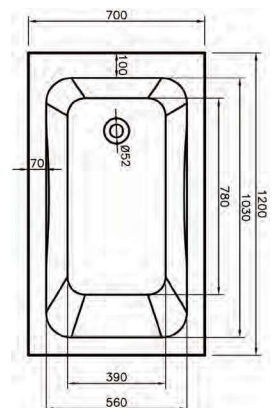

Single Ended Bath

Height (Exc. Legs) - 410mm

- 5mm Acrylic • Supplied without Tap Holes • Available Ascent Superspec where stated

Carolina

Single Ended Bath

Height (Exc. Legs) - 400mm

Dimensions	Capacity	Ref.	Exc. VAT	Inc. VAT
1400 x 700mm	150 Ltr	CARO14/7	£237.00	£284.40
1500 x 700mm	160 Ltr	CARO15/7	£237.00	£284.40
1600 x 700mm	170 Ltr	CARO16/7	£237.00	£284.40
1700 x 700mm	180 Ltr	CARO17/7	£237.00	£284.40
1800 x 800mm	200 Ltr	CARO18/8	£422.00	£506.40

Ebony

Single Ended Bath

Height (Exc. Legs) - 410mm

Dimensions	Capacity	Ref.	Exc. VAT	Inc. VAT
1700 x 700mm	170 Ltr	EB17/7	£295.00	£354.00

Dimensions	Capacity	Ref.	Exc. VAT	Inc. VAT
1700 x 700mm	170 Ltr	EB17/7S	£475.00	£570.00

Dakota

Single Ended Bath

Height (Exc. Legs) - 400mm

Dimensions	Capacity	Ref.	Exc. VAT	Inc. VAT
1200 x 700mm	120 Ltr	DAKO12/7	£237.00	£284.40

• 5mm Acrylic • Supplied without Tap Holes • Available Ascent Superspec where stated

Alexandria

Alpha

Dimensions	Capacity	Ref.	Exc. VAT	Inc. VAT
1700 x 700mm	142 Ltr	ALX17/7	£257.00	£308.40

Single Ended Bath

Height (Exc. Legs) - 420mm

Virginia Twin Grippped

Height (Exc. Legs) - 1700 x 700mm - 355mm
Height (Exc. Legs) - 1700 x 800mm - 400mm
Height (Exc. Legs) - 1800 x 800mm - 400mm