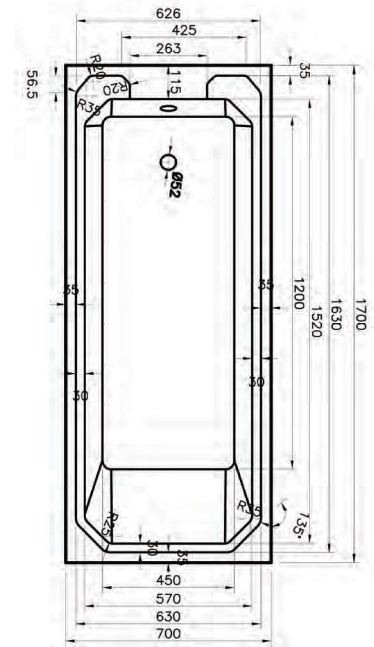

Height (Exc. Legs) - 1700 x 700mm - 410mm
Height (Exc. Legs) - 1700 x 800mm - 440mm

Dimensions	Capacity	Ref.	Exc. VAT	Inc. VAT
1700 x 700mm	190 Ltr	EDE17/7	£365.00	£438.00
1700 x 800mm	210 Ltr	EDE17/8	£420.00	£504.00

Single Ended Bath

Height (Exc. Legs) - 400mm

Dimensions	Capacity	Ref.	Exc. VAT	Inc. VAT
1700 x 700mm	230 Ltr	IND17/7S	£475.00	£570.00

Oklahoma

Thin Edged Bath for Maximised Bathing Area

Dimensions	Capacity	Ref.	Exc. VAT	Inc. VAT
1700 x 700mm	185 Ltr	OKL17/7	£365.00	£438.00

Single Ended Bath

Height (Exc. Legs) - 400mm

Dimensions	Capacity	Ref.	Exc. VAT	Inc. VAT
1700 x 700mm	185 Ltr	OKL17/7S	£470.00	£564.00

- Superspec 8mm Acrylic • Supplied without Tap Holes

Deco

Single Ended Bath

Height (Exc. Legs) - 400mm

Dimensions	Capacity	Ref.	Exc. VAT	Inc. VAT
1700 x 700mm	185 Ltr	DECO17/7	£475.00	£570.00

Nebraska

Double Ended Bath

Height (Exc. Legs) - 1700 x 750mm - 410mm
Height (Exc. Legs) - 1800 x 800mm - 440mm