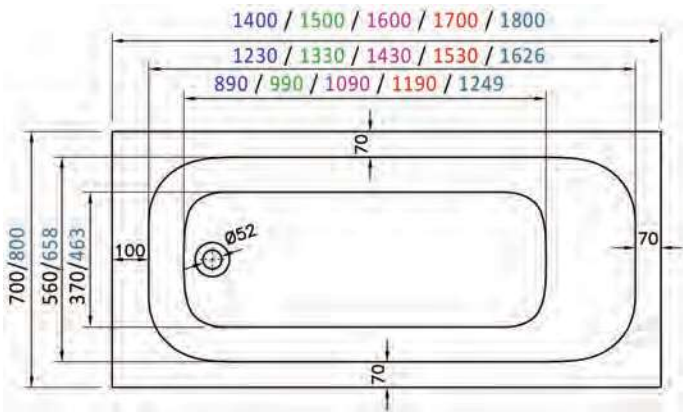

Single Ended Bath

Height (Exc. Legs) - 410mm

- 5mm Acrylic • Supplied without Tap Holes • Available Ascent Superspec where stated

Carolina

Single Ended Bath

Height (Exc. Legs) - 400mm

Dimensions	Capacity	Ref.	Exc. VAT	Inc. VAT
1400 x 700mm	150 Ltr	CARO14/7	£237.00	£284.40
1500 x 700mm	160 Ltr	CARO15/7	£237.00	£284.40
1600 x 700mm	170 Ltr	CARO16/7	£237.00	£284.40
1700 x 700mm	180 Ltr	CARO17/7	£237.00	£284.40
1800 x 800mm	200 Ltr	CARO18/8	£422.00	£506.40

Ebony

Single Ended Bath

Height (Exc. Legs) - 410mm

Dimensions	Capacity	Ref.	Exc. VAT	Inc. VAT
1700 x 700mm	170 Ltr	EB17/7	£295.00	£354.00

Dimensions	Capacity	Ref.	Exc. VAT	Inc. VAT
1700 x 700mm	170 Ltr	EB17/7S	£475.00	£570.00