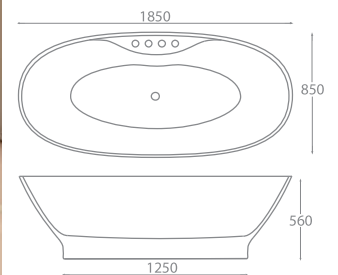

1850 x 850mm • 1700 x 750mm

Description	Dimensions L x W x H (mm)	Ref.	Weight	Capacity	Exc. VAT	Inc. VAT
Oregon Freestanding Bath <i>Includes Pre-Fitted Click-Clack Waste</i>	1850 x 850 x 560mm	QX-ORE1850	47kg	290 Ltr	£1,455.00	£1,746.00
Rimini Freestanding Bath <i>Includes Pre-Fitted Click-Clack Waste</i>	1700 x 750 x 560mm	QX-RIM1700	38kg	260 Ltr	£1,475.00	£1,770.00