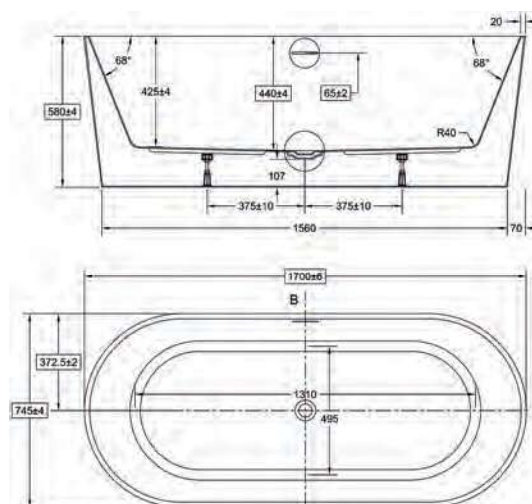

1700 x 745mm

Description	Dimensions L x W x H (mm)	Ref.	Weight	Capacity	Exc. VAT	Inc. VAT
NEW Lucerne Freestanding Bath <i>Includes Pre-Fitted White Click-Clack Waste</i>	1700 x 745 x 580mm	LUC17075S	53kg	277 Ltr	£1,051.00	£1,261.20