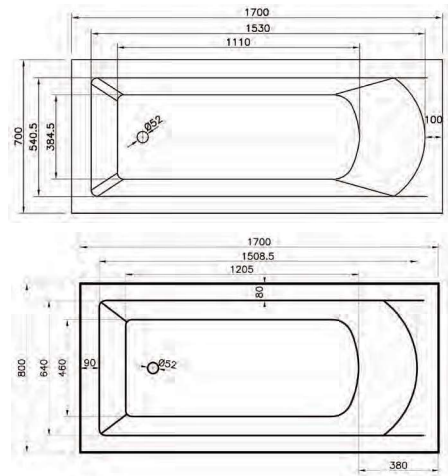

Eden Single Ended Bath