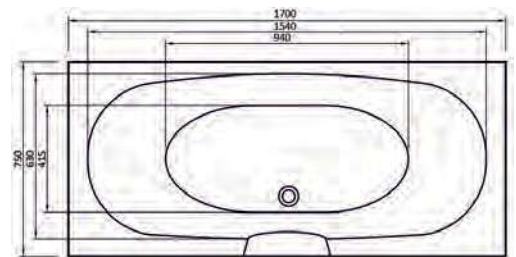

Single Ended Bath

Height (Exc. Legs) - 400mm

Dimensions	Capacity	Ref.	Exc. VAT	Inc. VAT
1700 x 700mm	230 Ltr	IND17/7S	£475.00	£570.00

Oklahoma

Thin Edged Bath for Maximised Bathing Area

Dimensions	Capacity	Ref.	Exc. VAT	Inc. VAT
1700 x 700mm	185 Ltr	OKL17/7	£365.00	£438.00

Single Ended Bath

Height (Exc. Legs) - 400mm

Dimensions	Capacity	Ref.	Exc. VAT	Inc. VAT
1700 x 700mm	185 Ltr	OKL17/7S	£470.00	£564.00

- Superspec 8mm Acrylic • Supplied without Tap Holes

Deco

Single Ended Bath

Height (Exc. Legs) - 400mm

Dimensions	Capacity	Ref.	Exc. VAT	Inc. VAT
1700 x 700mm	185 Ltr	DECO17/7	£475.00	£570.00

Nebraska

Double Ended Bath

Height (Exc. Legs) - 1700 x 750mm - 410mm
Height (Exc. Legs) - 1800 x 800mm - 440mm