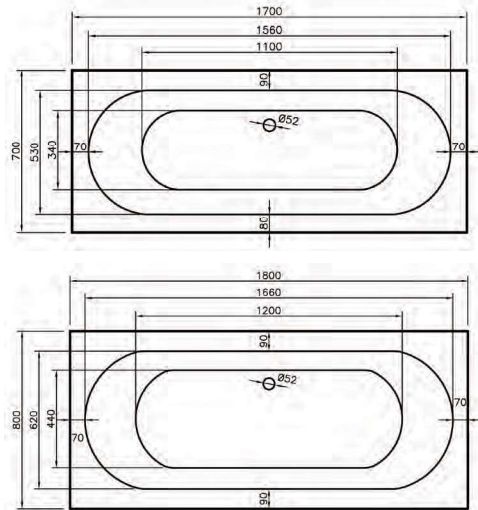

Alexandria

Alpha

Dimensions	Capacity	Ref.	Exc. VAT	Inc. VAT
1700 x 700mm	142 Ltr	ALX17/7	£257.00	£308.40

Single Ended Bath

Height (Exc. Legs) - 420mm

Virginia Twin Grippped

Height (Exc. Legs) - 1700 x 700mm - 355mm
Height (Exc. Legs) - 1700 x 800mm - 400mm
Height (Exc. Legs) - 1800 x 800mm - 400mm

Dimensions	Capacity	Ref.	Exc. VAT	Inc. VAT
1500 x 700mm	135 Ltr	VIR15/7S	£421.00	£505.20
1700 x 700mm	155 Ltr	VIR17/7S	£425.00	£510.00

• 5mm Acrylic • Supplied without Tap Holes

Eden Single Ended Bath

GENESIS

Height (Exc. Legs) - 1700 x 700mm - 410mm
Height (Exc. Legs) - 1700 x 800mm - 440mm

Dimensions	Capacity	Ref.	Exc. VAT	Inc. VAT
1700 x 700mm	190 Ltr	EDE17/7	£365.00	£438.00
1700 x 800mm	210 Ltr	EDE17/8	£420.00	£504.00

Alaska Double Ended Bath

GENESIS

Height (Exc. Legs) - 410mm

Dimensions	Capacity	Ref.	Exc. VAT	Inc. VAT
1700 x 700mm	185 Ltr	ALSK17/7	£366.00	£439.20
1800 x 800mm	210 Ltr	ALSK18/8	£421.00	£502.20

ascent
SUPERSPEC