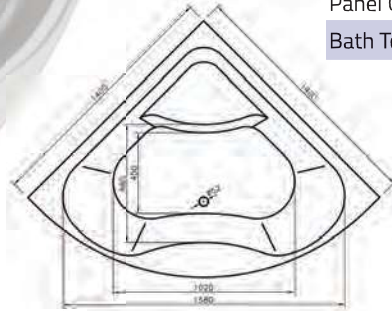

- 5mm Acrylic • Supplied without Tap Holes • Available Ascent Superspec where stated

Colorado

Dimensions	Capacity	Ref.	Exc. VAT	Inc. VAT
1400 x 1400mm	240 Ltr	COLO1400	£507.00	£608.40
Panel Only	-	COLO14PN	£196.00	£235.20
Bath Total			£703.00	£843.60

Bath Height (Exc. Legs) - 470mm
Panel Height - 560mm