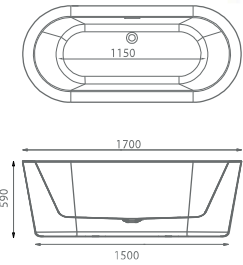

1550 x 750mm • 1700 x 750mm • 1650 x 790mm

Top edge thickness of 15mm consisting of acrylic with resin and fibreglass reinforcement

Description	Dimensions L x W x H (mm)	Ref.	Weight	Capacity	Exc. VAT	Inc. VAT
Grosvenor 1550 Freestanding Bath	1550 x 750 x 590mm	QX-GRO1550	37kg	250 Ltr	£1,151.00	£1,381.20
Grosvenor 1700 Freestanding Bath*	1700 x 750 x 590mm	QX-GRO1700	43kg	260 Ltr	£1,213.00	£1,455.60
<i>Includes Pre-Fitted Click-Clack Waste *While Stocks Last</i>						
Cornell Freestanding Bath	1650 x 790 x 600mm	QX-COR1650	55kg	280 Ltr	£1,470.00	£1,764.00
<i>Includes Pre-Fitted Click-Clack Waste</i>