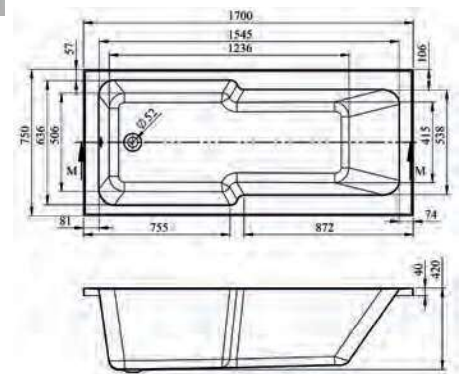

Height (Exc. Legs) - 1700 x 700mm - 410mm
Height (Exc. Legs) - 1700 x 800mm - 440mm

Dimensions	Capacity	Ref.	Exc. VAT	Inc. VAT
1700 x 700mm	190 Ltr	EDE17/7	£365.00	£438.00
1700 x 800mm	210 Ltr	EDE17/8	£420.00	£504.00

Aswan 1700mm Shower Bath including Acrylic Panels & Aswan Shower Bath Screen
As Pictured
Just £772.80 Inc. VAT

Pictured Left Hand

Description	Dimensions	Capacity	Ref.	Exc. VAT	Inc. VAT
Aswan Shower Bath <i>(Available Left or Right Hand)</i>	1700 x 700mm*	185 Ltr	ASW17/7	£265.00	£318.00
Aswan Bath Front Panel	1700mm	-	ASWF/P1700	£114.00	£136.80
Aswan/Giza Bath End Panel	700mm	-	ASWE/P700	£67.00	£80.40
Aswan Bath Screen <i>Reversible - 6mm Glass</i>	1500mm (H) x 980mm (W)	-	QXGASWBS	£198.00	£237.60
Bath Total	<i>*(850mm Max)</i>		Alpha	£644.00	£772.80

Iowa Shower Bath

- 5mm Acrylic • Supplied without Tap Holes • Can be used with Standard Bath Panels
- Can be used with Standard Bath Screen • Dedicated Showering Area

Dimensions	Capacity	Ref.	Exc. VAT	Inc. VAT
1700 x 750mm	200 Ltr	IOWA17/75	£320.00	£384.00