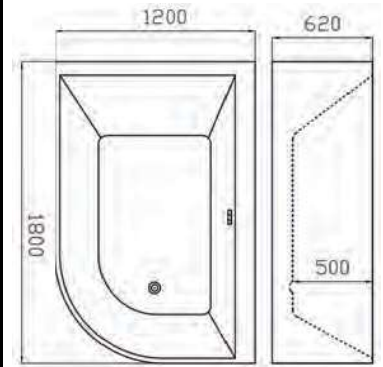

Bath Height (Exc. Legs) - 460mm
Panel Height - 590mm

Bath is available Left Hand or Right Hand
- Please specify Handing when ordering.

Bath Pictured Left Hand

Add the Option price to your choice of Bath where specified

£4,335.00 Exc. VAT **£5,202.00 Inc. VAT**

To be added to your choice of bath where available

Grosvenor Freestanding Bath

1800 x 1200mm

Bath Pictured Left Hand

Bath Pictured Left Hand with Whirlpool System

Whirlpool Features

Includes Pre-Fitted Click-Clack Waste

Sofia 1800 Freestanding Bath with Whirlpool System - Left Hand Only*	1800 x 1200 x 620mm	WB261-B6SL	410 Ltr	£3,149.00	£3,778.80
--	---------------------	------------	---------	-----------	------------------