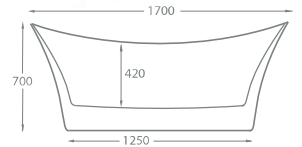

1650 x 700mm • 1700 x 750mm

Description	Dimensions L x W x H (mm)	Ref.	Weight	Capacity	Exc. VAT	Inc. VAT
Roma Freestanding Bath <i>Includes Pre-Fitted Click-Clack Waste</i>	1650 x 700 x 600/800mm	QX-RMA1650	55kg	260 Ltr	£1,442.00	£1,730.40

Valentina Freestanding Bath <i>Includes Pre-Fitted Click-Clack Waste</i>	1700 x 750 x 580/720mm	QX-VAL1700	55kg	260 Ltr	£1,467.00	£1,760.40