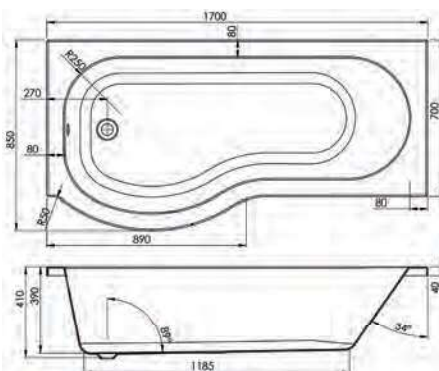

Description	Dimensions	Capacity	Ref.	Exc. VAT	Inc. VAT
Giza Shower Bath <i>(Available Left or Right Hand)</i>	1700 x 700mm*	173 Ltr	GZA17/7	£265.00	£318.00
Giza Bath Front Panel	1700mm	-	GZAF/P1700	£114.00	£136.80
Aswan/Giza Bath End Panel	700mm	-	GZAE/P700	£67.00	£80.40
Discovery Reversible Bath Screen	1350mm (H) x 806mm (W)	-	QXGDS800	£166.00	£199.20
Bath Total	<i>*(850mm Max)</i>		Alpha	£612.00	£734.40