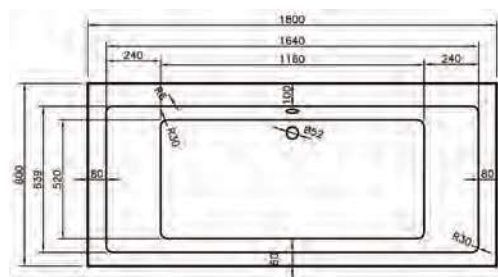

Height (Exc. Legs) - 420mm

Dimensions	Capacity	Ref.	Exc. VAT	Inc. VAT
1700 x 800mm	225 Ltr	NEV17/8	£420.00	£504.00
1800 x 800mm	235 Ltr	NEV18/8	£420.00	£504.00

Dimensions	Capacity	Ref.	Exc. VAT	Inc. VAT
1700 x 800mm	225 Ltr	NEV17/8S	£545.00	£654.00
1800 x 800mm	235 Ltr	NEV18/8S	£545.00	£654.00