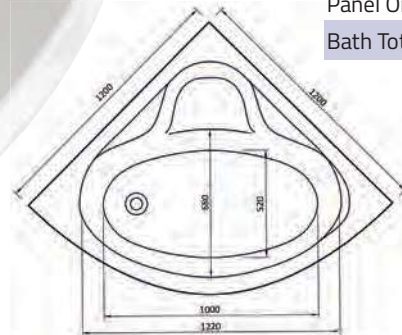

Combination Pictured Above

Description	Dimensions	Ref.	Exc. VAT	Inc. VAT
Iowa Shower Bath	1700 x 750mm	IOWA17/75	£320.00	£384.00
QX Plain Bath Front Panel	1700mm	163107	£137.00	£164.40
QX Plain Bath End Panel	750mm	163102	£67.00	£80.40
Genesis Deluxe 2-Fold Bath Screen (Reversible)	1350mm (H) x 920mm (W)	QXG2FLDSQ	£207.00	£248.40
Bath Total			£731.00	£877.20

Also Shown With:

Nevada Shower Valve with Riser Rail & Bath Spout	S1032	£406.00	£487.20
--	-------	---------	----------------

Bath can be installed with your choice of Standard Bath Panels & Standard Bath Screen options

Bath Height (Exc. Legs) - 470mm
Panel Height - 560mm

Idaho

Dimensions	Capacity	Ref.	Exc. VAT	Inc. VAT
1200 x 1200mm	200 Ltr	IDAH1200	£660.00	£792.00
Panel Only	-	IDAHPAN	£275.00	£330.00
Bath Total			£935.00	£1,122.00