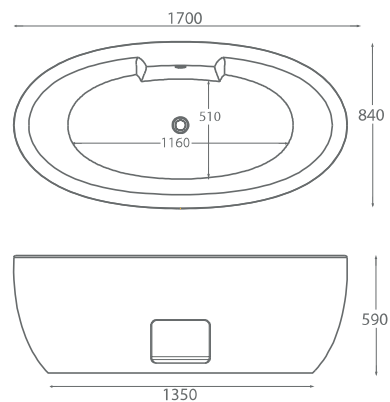

1700 x 745mm

Description	Dimensions L x W x H (mm)	Ref.	Weight	Capacity	Exc. VAT	Inc. VAT
NEW Lucerne Freestanding Bath <i>Includes Pre-Fitted White Click-Clack Waste</i>	1700 x 745 x 580mm	LUC17075S	53kg	277 Ltr	£1,051.00	£1,261.20

Includes Pre-Fitted White Click-Clack Waste

1650 x 700mm • 1700 x 750mm

Description	Dimensions L x W x H (mm)	Ref.	Weight	Capacity	Exc. VAT	Inc. VAT
Roma Freestanding Bath <i>Includes Pre-Fitted Click-Clack Waste</i>	1650 x 700 x 600/800mm	QX-RMA1650	55kg	260 Ltr	£1,442.00	£1,730.40

1700 x 700mm • 1700 x 840mm

Removable Panel
for easy Tap &
Waste access

Description	Dimensions L x W x H (mm)	Ref.	Weight	Capacity	Exc. VAT	Inc. VAT
Opal Freestanding Bath <i>Includes Pre-Fitted Click-Clack Waste</i>	1700 x 840 x 590mm	QX-OPA1700	45kg	270 Ltr	£1,394.00	£1,672.80