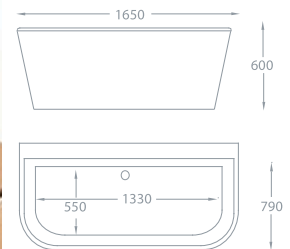

1550 x 750mm • 1700 x 750mm • 1650 x 790mm

Top edge thickness of 15mm consisting of acrylic with resin and fibreglass reinforcement

Description	Dimensions L x W x H (mm)	Ref.	Weight	Capacity	Exc. VAT	Inc. VAT
Grosvenor 1550 Freestanding Bath	1550 x 750 x 590mm	QX-GRO1550	37kg	250 Ltr	£1,151.00	£1,381.20
Grosvenor 1700 Freestanding Bath*	1700 x 750 x 590mm	QX-GRO1700	43kg	260 Ltr	£1,213.00	£1,455.60
<i>Includes Pre-Fitted Click-Clack Waste *While Stocks Last</i>						
Cornell Freestanding Bath	1650 x 790 x 600mm	QX-COR1650	55kg	280 Ltr	£1,470.00	£1,764.00
<i>Includes Pre-Fitted Click-Clack Waste</i>