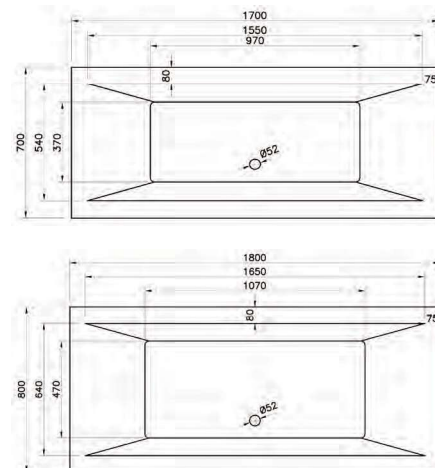

Height (Exc. Legs) - 1700 x 700mm - 410mm
Height (Exc. Legs) - 1700 x 800mm - 440mm

Dimensions	Capacity	Ref.	Exc. VAT	Inc. VAT
1700 x 700mm	190 Ltr	EDE17/7	£365.00	£438.00
1700 x 800mm	210 Ltr	EDE17/8	£420.00	£504.00

Alaska Double Ended Bath

GENESIS

Height (Exc. Legs) - 410mm

Dimensions	Capacity	Ref.	Exc. VAT	Inc. VAT
1700 x 700mm	185 Ltr	ALSK17/7	£366.00	£439.20
1800 x 800mm	210 Ltr	ALSK18/8	£421.00	£502.20

ascent
SUPERSPEC

Dimensions	Capacity	Ref.	Exc. VAT	Inc. VAT
1700 x 800mm	200 Ltr	ALSK17/8S	£548.00	£657.60

Arizona Double Ended Bath

GENESIS

Height (Exc. Legs) - 410mm

Dimensions	Capacity	Ref.	Exc. VAT	Inc. VAT
1700 x 700mm	185 Ltr	ARIZ17/7	£366.00	£439.20
1800 x 800mm	210 Ltr	ARIZ18/8	£421.00	£505.20