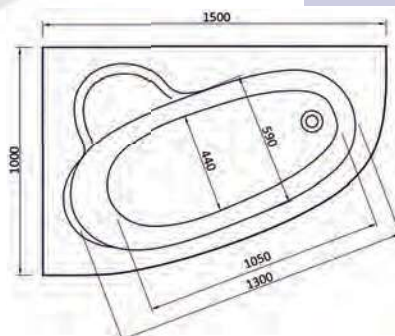

Bath Height (Exc. Legs) - 470mm
Panel Height - 560mm

Idaho

Dimensions	Capacity	Ref.	Exc. VAT	Inc. VAT
1200 x 1200mm	200 Ltr	IDAH1200	£660.00	£792.00
Panel Only	-	IDAHPAN	£275.00	£330.00
Bath Total			£935.00	£1,122.00

Bath Height (Exc. Legs) - 420mm
Panel Height - 520mm

Tennessee

Dimensions	Capacity	Ref.	Exc. VAT	Inc. VAT
1500 x 1000mm	210 Ltr	TEN1500LH/RH	£560.00	£672.00
Panel Only	-	TEN15PN	£255.00	£306.00
Bath Total			£819.00	£978.00