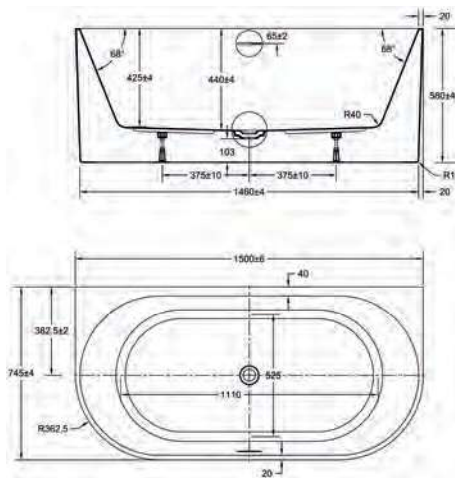

1500 x 745mm • 1700 x 745mm

Description	Dimensions L x W x H (mm)	Ref.	Weight	Capacity	Exc. VAT	Inc. VAT
NEW Kimba 1500 Freestanding Bath	1500 x 745 x 580mm	KIM-15075BTW	45kg	234 Ltr	£1,007.00	£1,208.40
NEW Kimba 1700 Freestanding Bath	1700 x 745 x 580mm	KIM-17075BTW	51kg	287 Ltr	£1,094.00	£1,312.80

Includes Pre-Fitted White Click-Clack Waste