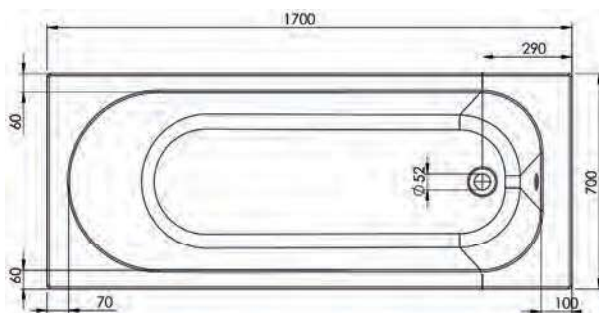

Luxor

Dimensions	Capacity	Ref.	Exc. VAT	Inc. VAT
1700 x 700mm	174 Ltr	LUX17/7	£226.00	£271.20

Single Ended Bath

Height (Exc. Legs) - 420mm

Memphis

Dimensions	Capacity	Ref.	Exc. VAT	Inc. VAT
1700 x 700mm	162 Ltr	MEM17/7	£215.00	£258.00

Single Ended Bath

Height (Exc. Legs) - 410mm

- 5mm Acrylic • Supplied without Tap Holes • Available Ascent Superspec where stated

Carolina

Single Ended Bath

Height (Exc. Legs) - 400mm

Dimensions	Capacity	Ref.	Exc. VAT	Inc. VAT
1400 x 700mm	150 Ltr	CARO14/7	£237.00	£284.40
1500 x 700mm	160 Ltr	CARO15/7	£237.00	£284.40
1600 x 700mm	170 Ltr	CARO16/7	£237.00	£284.40
1700 x 700mm	180 Ltr	CARO17/7	£237.00	£284.40
1800 x 800mm	200 Ltr	CARO18/8	£422.00	£506.40

Ebony

Single Ended Bath

Height (Exc. Legs) - 410mm

Dimensions	Capacity	Ref.	Exc. VAT	Inc. VAT
1700 x 700mm	170 Ltr	EB17/7	£295.00	£354.00

Dimensions	Capacity	Ref.	Exc. VAT	Inc. VAT
1700 x 700mm	170 Ltr	EB17/7S	£475.00	£570.00

Dakota

Single Ended Bath

Height (Exc. Legs) - 400mm

Dimensions	Capacity	Ref.	Exc. VAT	Inc. VAT
1200 x 700mm	120 Ltr	DAKO12/7	£237.00	£284.40

• 5mm Acrylic • Supplied without Tap Holes • Available Ascent Superspec where stated