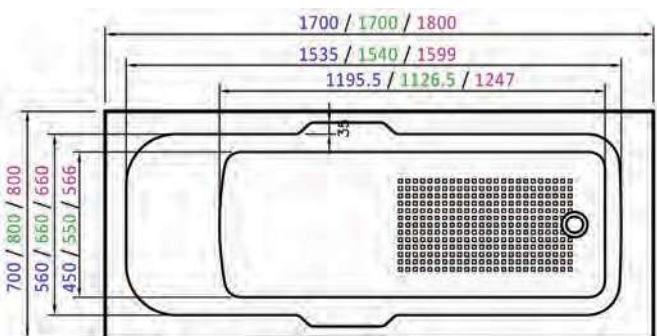

Dakota

Single Ended Bath

Height (Exc. Legs) - 400mm

Dimensions	Capacity	Ref.	Exc. VAT	Inc. VAT
1200 x 700mm	120 Ltr	DAKO12/7	£237.00	£284.40

• 5mm Acrylic • Supplied without Tap Holes • Available Ascent Superspec where stated

Alexandria

Alpha

Dimensions	Capacity	Ref.	Exc. VAT	Inc. VAT
1700 x 700mm	142 Ltr	ALX17/7	£257.00	£308.40

Single Ended Bath

Height (Exc. Legs) - 420mm

Virginia Twin Grippped

Height (Exc. Legs) - 1700 x 700mm - 355mm
Height (Exc. Legs) - 1700 x 800mm - 400mm
Height (Exc. Legs) - 1800 x 800mm - 400mm

Single Ended Bath

Excluding Airspa Options

Dimensions	Capacity	Ref.	Exc. VAT	Inc. VAT
1700 x 700mm	155 Ltr	VIR17/7	£325.00	£390.00
1700 x 800mm	205 Ltr	VIR17/8	£395.00	£474.00
1800 x 800mm	220 Ltr	VIR18/8	£495.00	£594.00