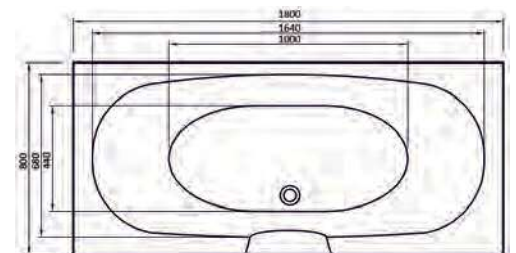

Height (Exc. Legs) - 400mm

Dimensions	Capacity	Ref.	Exc. VAT	Inc. VAT
1700 x 700mm	185 Ltr	DECO17/7	£475.00	£570.00

Nebraska

Double Ended Bath

Height (Exc. Legs) - 1700 x 750mm - 410mm
Height (Exc. Legs) - 1800 x 800mm - 440mm

Dimensions	Capacity	Ref.	Exc. VAT	Inc. VAT
1700 x 750mm	225 Ltr	NEB17/75	£490.00	£588.00
1800 x 800mm	235 Ltr	NEB18/8	£509.00	£610.80

AquaGen Bath Panels

Fully Waterproof Front & End Panels

- Solid Core PVC Panels
- Gloss White
- 2-Piece Panel:
400mm Top Panel
200mm Bottom Panel
- 13mm Thick
- Lighter than an MDF Panel
- Can be cut to size and will remain fully waterproof
- Highly Scratch-Resistant Surface
- Supplied with fixing screws & corner brackets
- Height Adjustable: 400-580mm