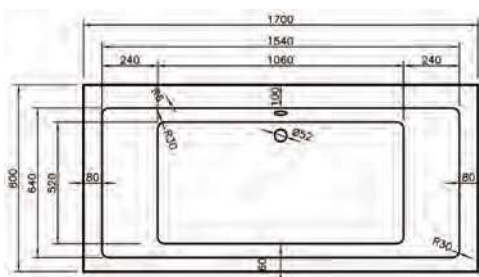

Height (Exc. Legs) - 420mm

Dimensions	Capacity	Ref.	Exc. VAT	Inc. VAT
1700 x 800mm	225 Ltr	NEV17/8	£420.00	£504.00
1800 x 800mm	235 Ltr	NEV18/8	£420.00	£504.00

Dimensions	Capacity	Ref.	Exc. VAT	Inc. VAT
1700 x 800mm	225 Ltr	NEV17/8S	£545.00	£654.00
1800 x 800mm	235 Ltr	NEV18/8S	£545.00	£654.00