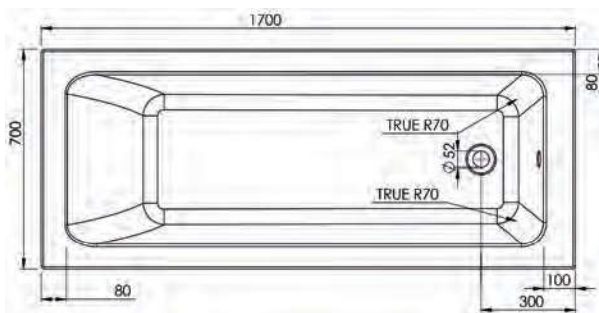

Luxor

Dimensions	Capacity	Ref.	Exc. VAT	Inc. VAT
1700 x 700mm	174 Ltr	LUX17/7	£226.00	£271.20

Single Ended Bath

Height (Exc. Legs) - 420mm

Memphis

Dimensions	Capacity	Ref.	Exc. VAT	Inc. VAT
1700 x 700mm	162 Ltr	MEM17/7	£215.00	£258.00

Single Ended Bath

Height (Exc. Legs) - 410mm

- 5mm Acrylic • Supplied without Tap Holes • Available Ascent Superspec where stated

Carolina

Single Ended Bath

Height (Exc. Legs) - 400mm

Dimensions	Capacity	Ref.	Exc. VAT	Inc. VAT
1400 x 700mm	150 Ltr	CARO14/7	£237.00	£284.40
1500 x 700mm	160 Ltr	CARO15/7	£237.00	£284.40
1600 x 700mm	170 Ltr	CARO16/7	£237.00	£284.40
1700 x 700mm	180 Ltr	CARO17/7	£237.00	£284.40
1800 x 800mm	200 Ltr	CARO18/8	£422.00	£506.40

Alexandria

Alpha

Dimensions	Capacity	Ref.	Exc. VAT	Inc. VAT
1700 x 700mm	142 Ltr	ALX17/7	£257.00	£308.40

Single Ended Bath

Height (Exc. Legs) - 420mm

Virginia Twin Grippped

Height (Exc. Legs) - 1700 x 700mm - 355mm
Height (Exc. Legs) - 1700 x 800mm - 400mm
Height (Exc. Legs) - 1800 x 800mm - 400mm

Height (Exc. Legs) - 1700 x 700mm - 410mm
Height (Exc. Legs) - 1700 x 800mm - 440mm

Dimensions	Capacity	Ref.	Exc. VAT	Inc. VAT
1700 x 700mm	190 Ltr	EDE17/7	£365.00	£438.00
1700 x 800mm	210 Ltr	EDE17/8	£420.00	£504.00