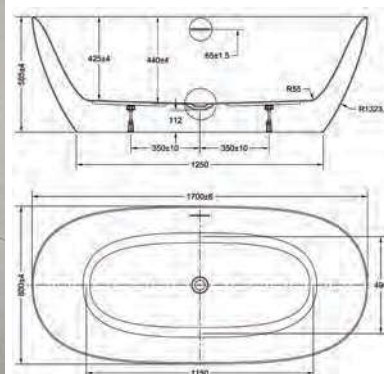

1700 x 745mm

Description	Dimensions L x W x H (mm)	Ref.	Weight	Capacity	Exc. VAT	Inc. VAT
NEW Lucerne Freestanding Bath <i>Includes Pre-Fitted White Click-Clack Waste</i>	1700 x 745 x 580mm	LUC17075S	53kg	277 Ltr	£1,051.00	£1,261.20

1500 x 745mm • 1700 x 745mm

Description	Dimensions L x W x H (mm)	Ref.	Weight	Capacity	Exc. VAT	Inc. VAT
NEW Kimba 1500 Freestanding Bath	1500 x 745 x 580mm	KIM-15075BTW	45kg	234 Ltr	£1,007.00	£1,208.40
NEW Kimba 1700 Freestanding Bath	1700 x 745 x 580mm	KIM-17075BTW	51kg	287 Ltr	£1,094.00	£1,312.80

Includes Pre-Fitted White Click-Clack Waste

NEW Ohio & Romano

1500 x 730mm • 1700 x 745mm • 1600 x 800mm • 1700 x 800mm

Description	Dimensions L x W x H (mm)	Ref.	Weight	Capacity	Exc. VAT	Inc. VAT
NEW Ohio 1500 Freestanding Bath	1500 x 730 x 580mm	OHI-150735	40.5kg	234 Ltr	£874.00	£1,048.80
NEW Ohio 1700 Freestanding Bath	1700 x 745 x 580mm	OHI-170755	42.5kg	277 Ltr	£957.00	£1,148.40