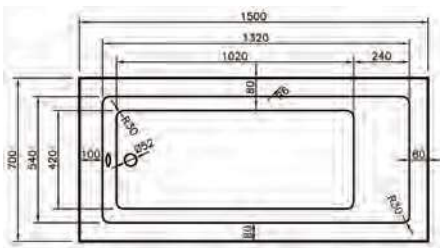

Nevada

Double Ended Bath

Height (Exc. Legs) - 420mm

Dimensions	Capacity	Ref.	Exc. VAT	Inc. VAT
1700 x 800mm	225 Ltr	NEV17/8	£420.00	£504.00
1800 x 800mm	235 Ltr	NEV18/8	£420.00	£504.00

Dimensions	Capacity	Ref.	Exc. VAT	Inc. VAT
1700 x 800mm	225 Ltr	NEV17/8S	£545.00	£654.00
1800 x 800mm	235 Ltr	NEV18/8S	£545.00	£654.00