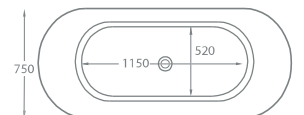

1650 x 700mm • 1700 x 750mm

Description	Dimensions L x W x H (mm)	Ref.	Weight	Capacity	Exc. VAT	Inc. VAT
Roma Freestanding Bath <i>Includes Pre-Fitted Click-Clack Waste</i>	1650 x 700 x 600/800mm	QX-RMA1650	55kg	260 Ltr	£1,442.00	£1,730.40

Valentina Freestanding Bath <i>Includes Pre-Fitted Click-Clack Waste</i>	1700 x 750 x 580/720mm	QX-VAL1700	55kg	260 Ltr	£1,467.00	£1,760.40