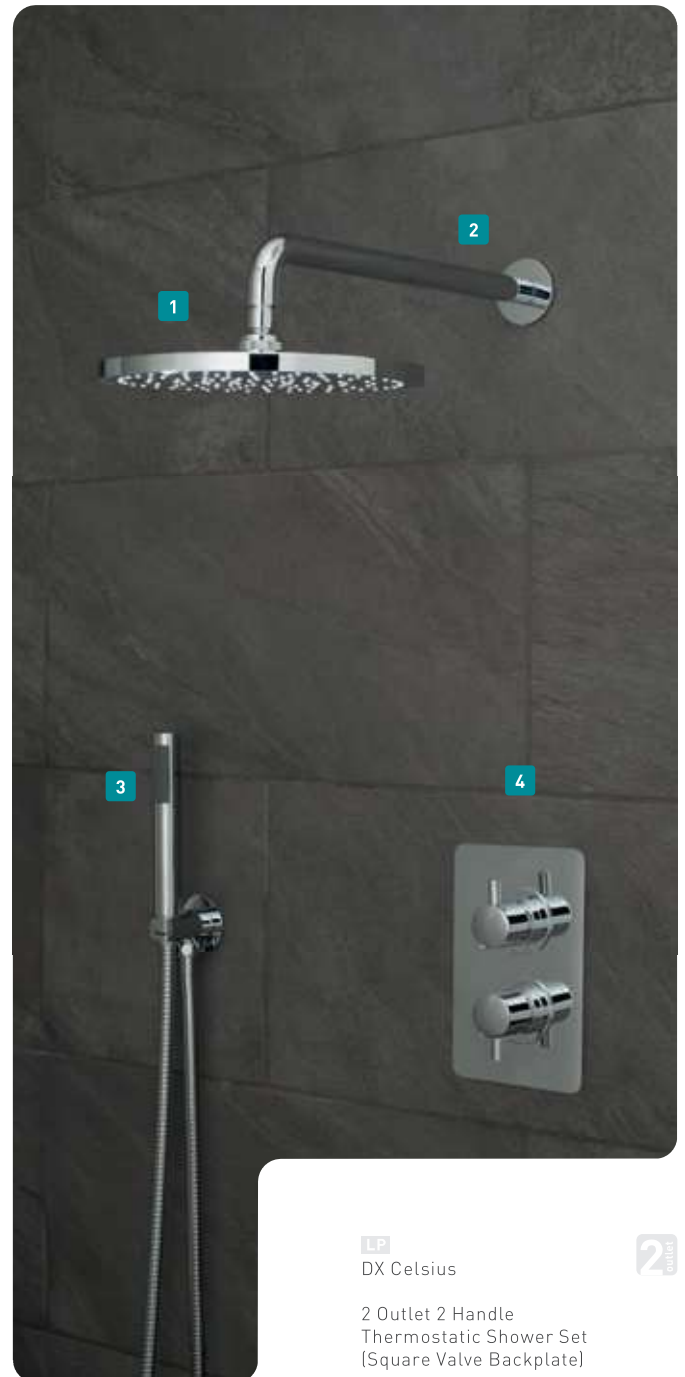

DX-172251-LIF-CP
£1,125

- 1** AQB-OV/30-C/P
- 2** WG-EFSA/RO-C/P
- 3** LIF-148D/2-C/P
- 4** LIF-SFMKWO-C/P

DX Celsius features stylishly smooth contoured surfaces to suit all modern bathroom interiors.

LP
DX Celsius

2 Outlet 2 Handle
Thermostatic Shower Set
(Round Valve Backplate)
DX-172251-CELRO-CP
£925

2 outlet

- 1 WG-SATURN2-C/P
- 2 WG-EFSA/RO-C/P
- 3 ZOO-SFMKWO-C/P
- 4 CEL-148D/2/RO-C/P

LP
DX Celsius

2 Outlet 2 Handle
Thermostatic Shower Set
(Square Valve Backplate)
DX-172251-CELSQ-CP
£925