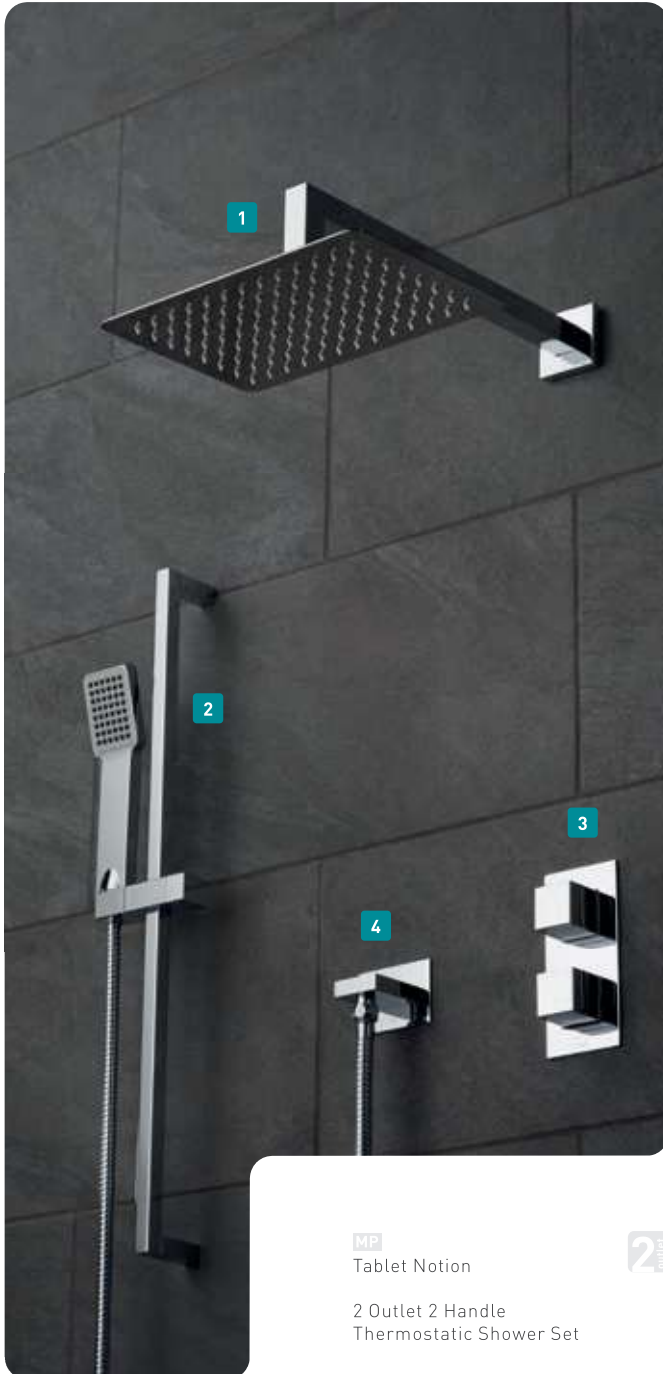

TABLET VALVE SHOWERING PACKAGES

With a refined, rectangular shower head and cubic, compact shower kit, Tablet Notion offers a contemporary shower for the modern home.

MP
Tablet Notion
2 Outlet 2 Handle
Thermostatic Shower Set

TAB-1721/NOT-CP
£1,215

- 1 AQB-20X30-C/P
- 2 WG-EFSA/RO-C/P
- 3 INS-SFMKWO-C/P
- 4 TAB-148/2-NOT-C/P

MP
Tablet Altitude
2 Outlet 2 Handle
Thermostatic Shower Set

TAB-1720/ALT-AS-CP
£1,320

- 1 AQB-RO/30/SA-C/P
- 2 ATM-SFSRK/2-C/P
- 3 TAB-148/2-ALT-C/P
- 4 LIF-OUTLET-C/P

Tablet Altitude reduces water consumption by up to 50% using Atmosphere's air-injection technology for a silky smooth showering experience.

MP
 Tablet Notion
 2 Outlet 2 Handle
 Thermostatic Shower Set
TAB-1720/NOT-V2-CP
 £1,305