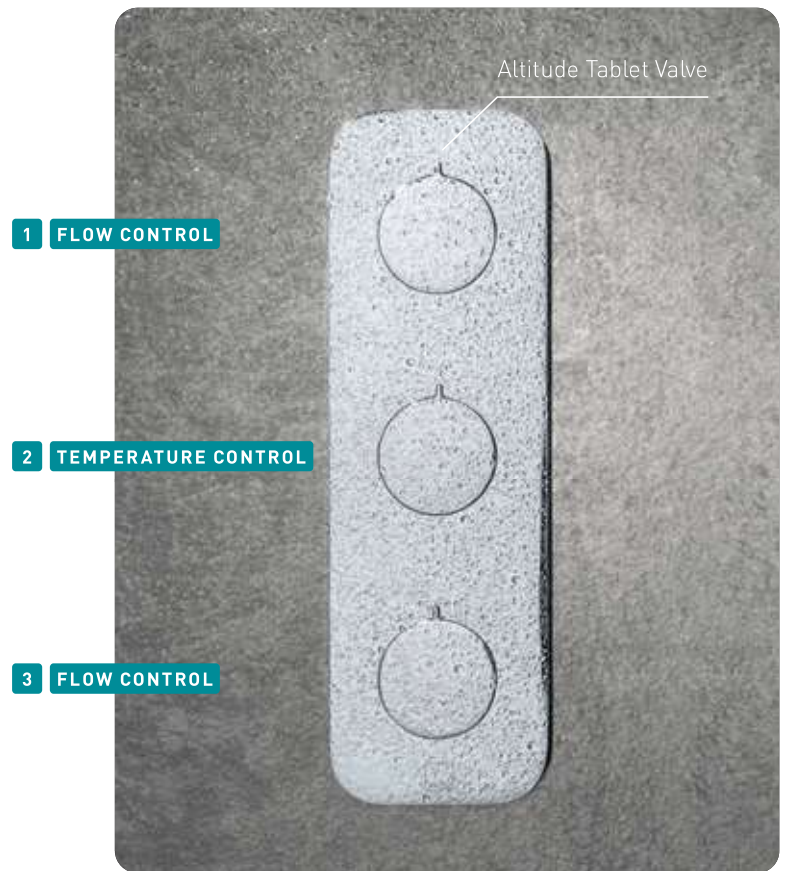

LP*
Notion

2 Outlet Thermostatic Valve All-Flow + Integrated Mini Kit

TAB-148/2W0-NOT-CP
£925

LP*
Notion

3 Outlet Thermostatic Valve All-Flow + Integrated Mini Kit

TAB-128/3W0-NOT-CP
£1,025

TABLET VALVE

Compact in form and unique in operation, Tablet is an industry-leading thermostatic shower valve that embraces the latest innovations in water performance.

Tablet ensures a fully immersive showering experience even at low pressure.

To view the entire range visit
www.vado.com/tablet

Scan to
Discover More

Knurled Accents
Tablet Valve

ALL-FLOW EXPLAINED

- 1 Independently controls the flow of water for up to two outlets which can be operated simultaneously using **all-flow** functionality.
- 2 To ensure the safety and protection of all users, our leading thermostatic technology ensures temperature stabilisation to prevent scalding and sudden pressure fluctuations.
- 3 Controls the flow of water to one outlet.

Notion Tablet Valve

Actual Size

Omika Tablet Valve

KEY FEATURES

- Leading thermostatic technology
- Exceptional safety with consistent temperature stability.
- Max pre-set temperature and auto shut-off
- **all-flow** technology delivers water out of multiple outlets simultaneously
- Buttonless 38° temperature stop
- Compatible with all premium ranges, including Omika, Altitude and Notion
- Delicately proportioned handle and back-plate
- Contemporary British design
- Ergonomic soft-turn handles
- Compatible with showers and bath fill