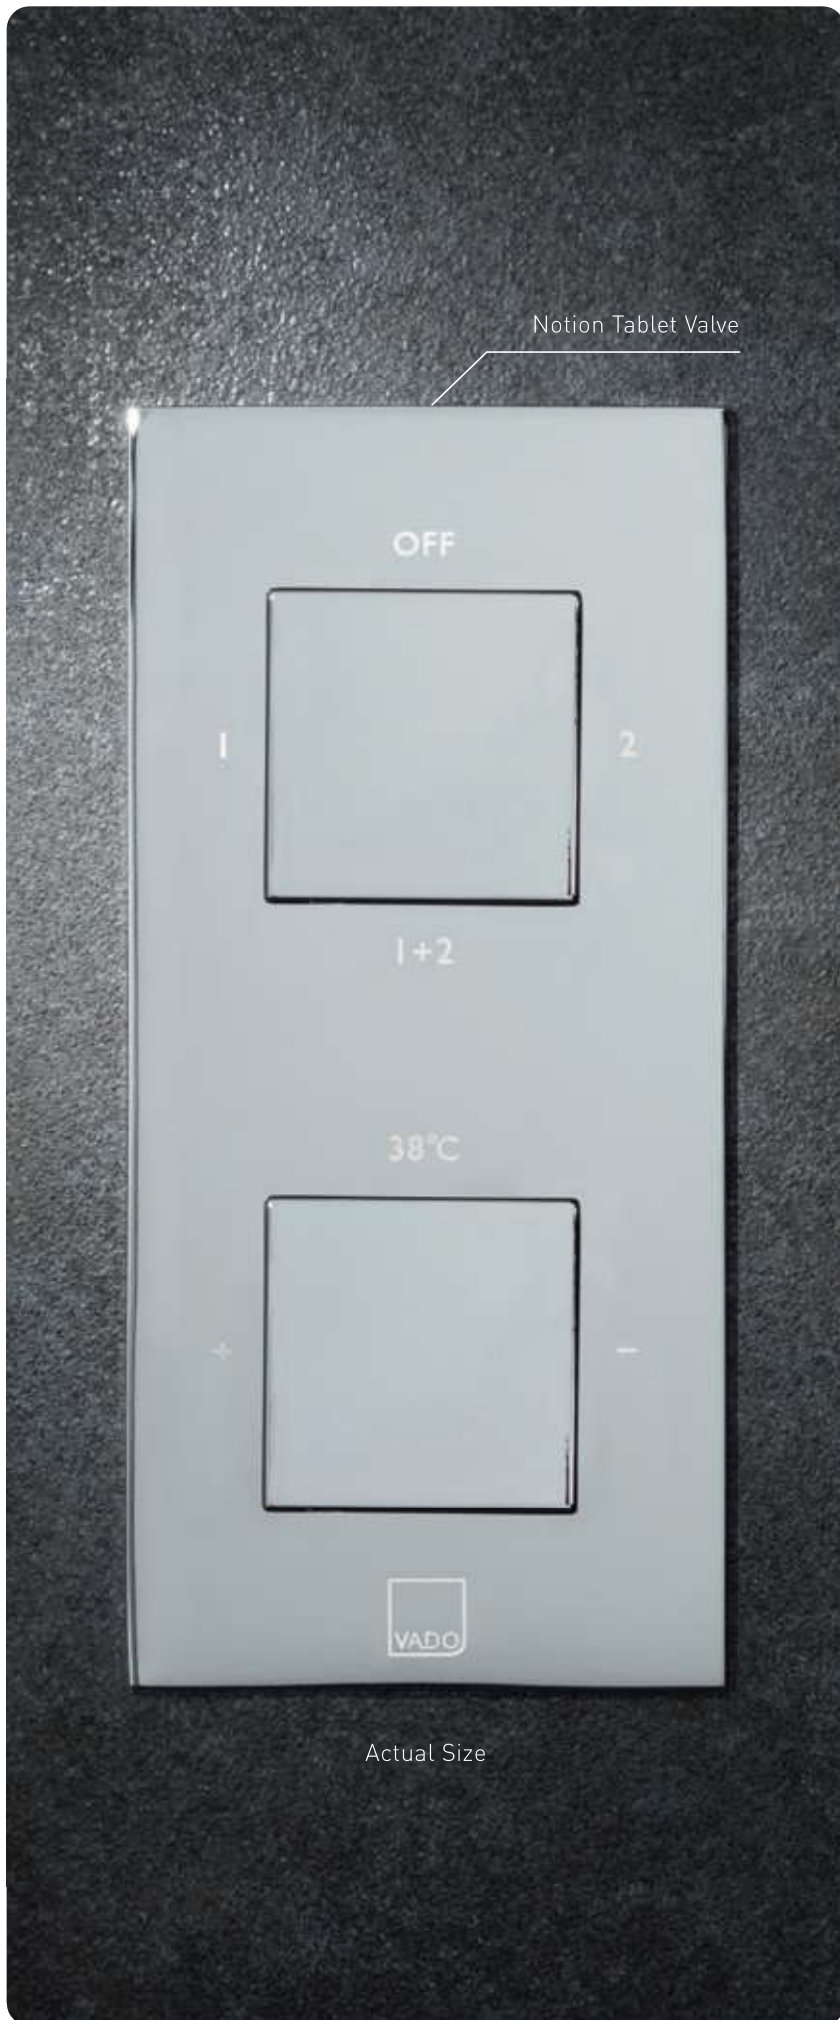

Tablet ensures a fully immersive showering experience even at low pressure.

To view the entire range visit
www.vado.com/tablet

Scan to
Discover More

Knurled Accents
Tablet Valve

ALL-FLOW EXPLAINED

- 1 Independently controls the flow of water for up to two outlets which can be operated simultaneously using **all-flow** functionality.
- 2 To ensure the safety and protection of all users, our leading thermostatic technology ensures temperature stabilisation to prevent scalding and sudden pressure fluctuations.
- 3 Controls the flow of water to one outlet.