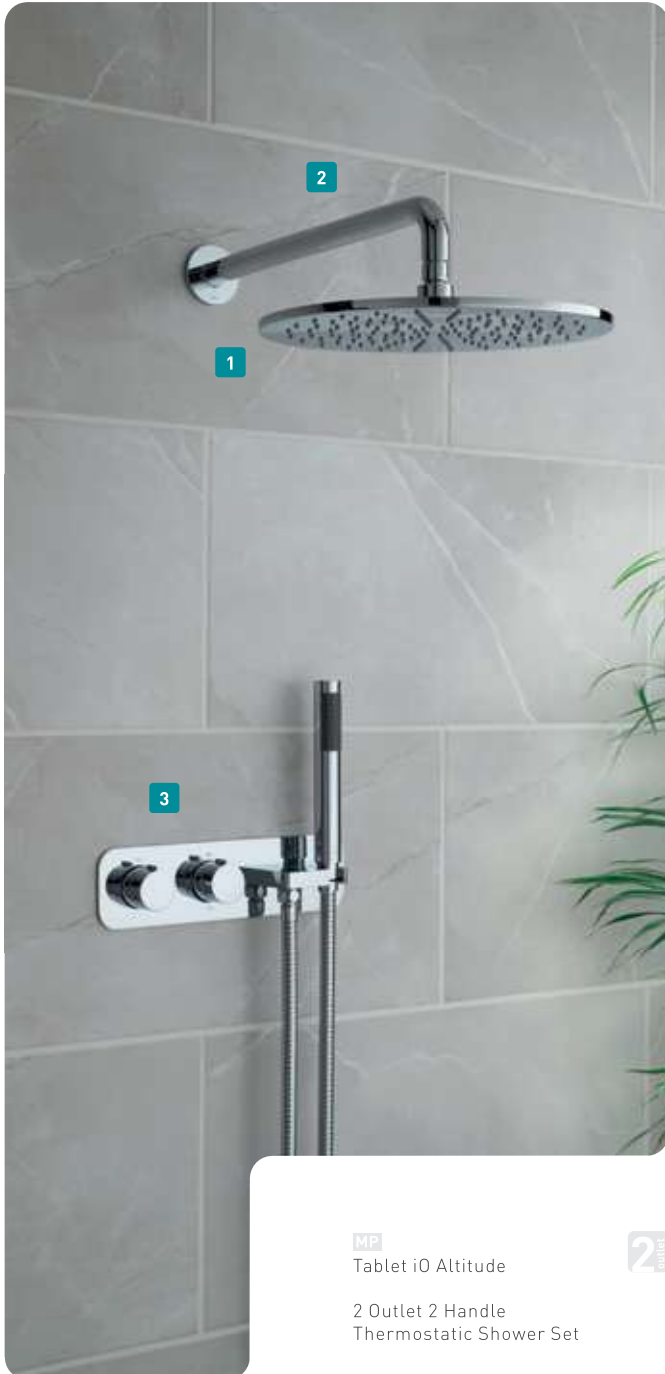

Actual size

TABLET iO SHOWERING PACKAGES

Both chic and versatile Tablet iO perfectly blends style statement with exceptional functionality thanks to its elegant design and compact integrated shower kit.

MP
Tablet iO Altitude

3 Outlet 3 Handle
Thermostatic Shower Set

TAB-1753/WO-ALT-CP
£1,450

3 outlet

- 1 NEB-RO/30-CP
- 2 WG-EFSA/RO-C/P
- 3 WG-2389-RO-CP
- 4 TAB-128/3WO-ALT-CP

MP
Tablet iO Notion

3 Outlet 3 Handle
Thermostatic Shower Set

TAB-1753/WO-NOT-CP
£1,450

3 outlet

- 1 NEB-SQ/30-CP
- 2 WG-EFSA/SQ-C/P
- 3 WG-81389/SQ-C/P
- 4 TAB-128/3WO-NOT-CP

A touch of luxury can be found in Tablet i0 Altitude's ergonomic soft-turn handles whilst the graceful design complements traditional and contemporary bathrooms alike.