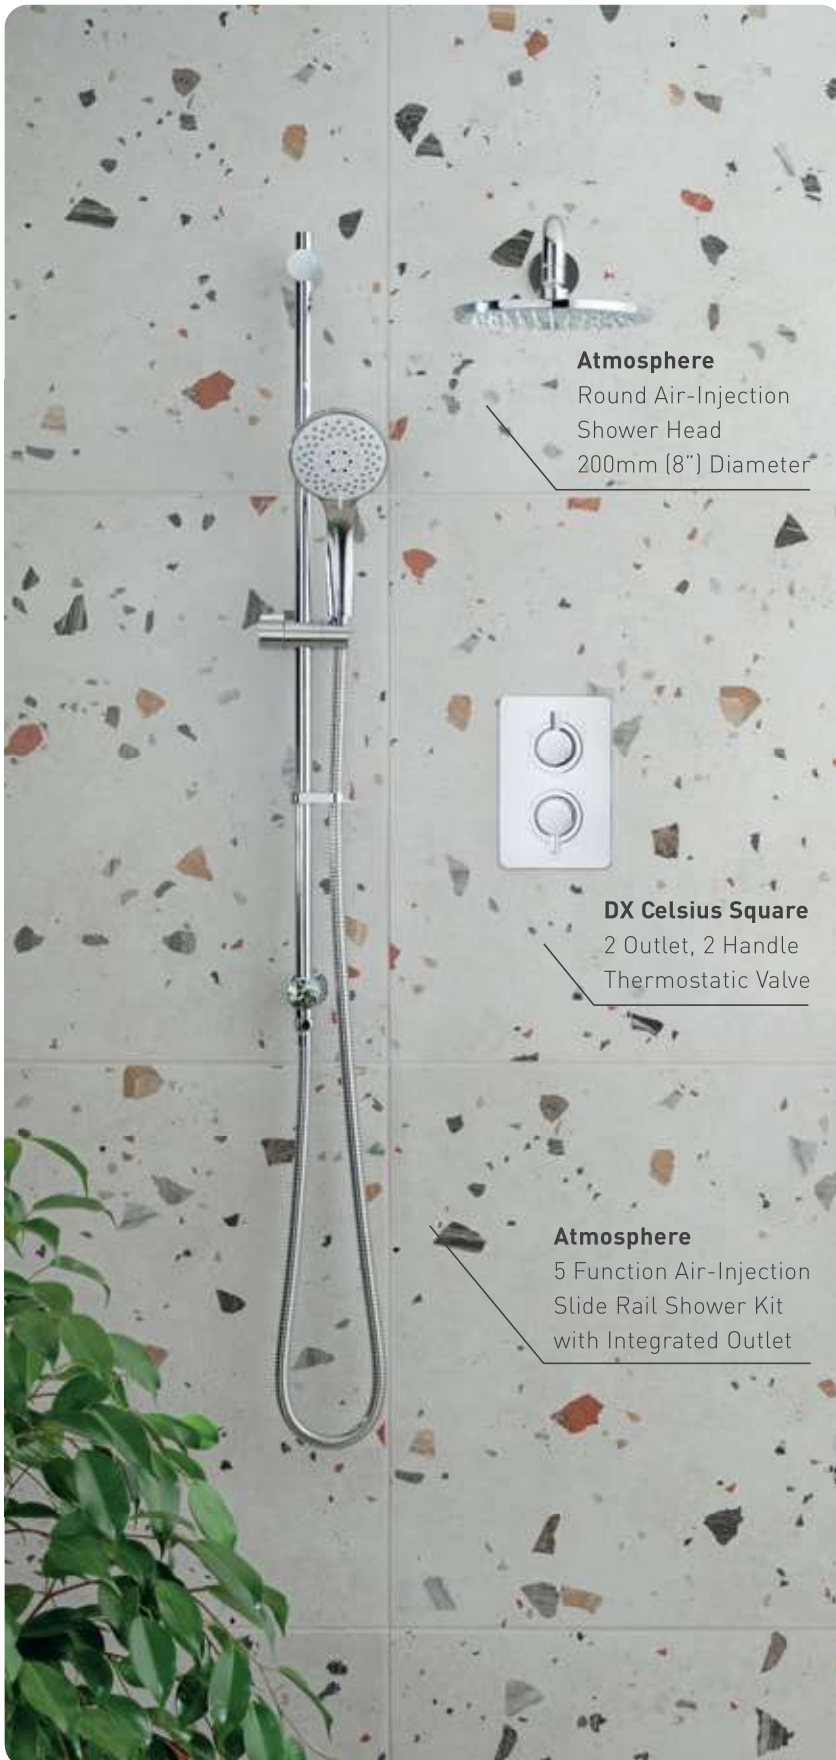

To view the entire range visit
www.vado.com/dx

Scan to
Discover More

1 FLOW CONTROL

2 TEMPERATURE CONTROL

V2 Slide Rail Shower Kit
Notion DX Valve
Instinct Wall Outlet

DX CONTROL EXPLAINED

- 1 Independently controls the flow of water for up to two outlets.
- 2 Coupled with a buttonless 38° temperature stop, our leading thermostatic technology ensures temperature stabilisation to prevent scalding and sudden pressure fluctuations for the safety and protection of all users.

Easy to use and easy to fit, the DX valve is truly the fitter's friend – designed to make installation quick and easy.

Atmosphere
Round Air-Injection
Shower Head
200mm (8") Diameter

DX Celsius Square
2 Outlet, 2 Handle
Thermostatic Valve