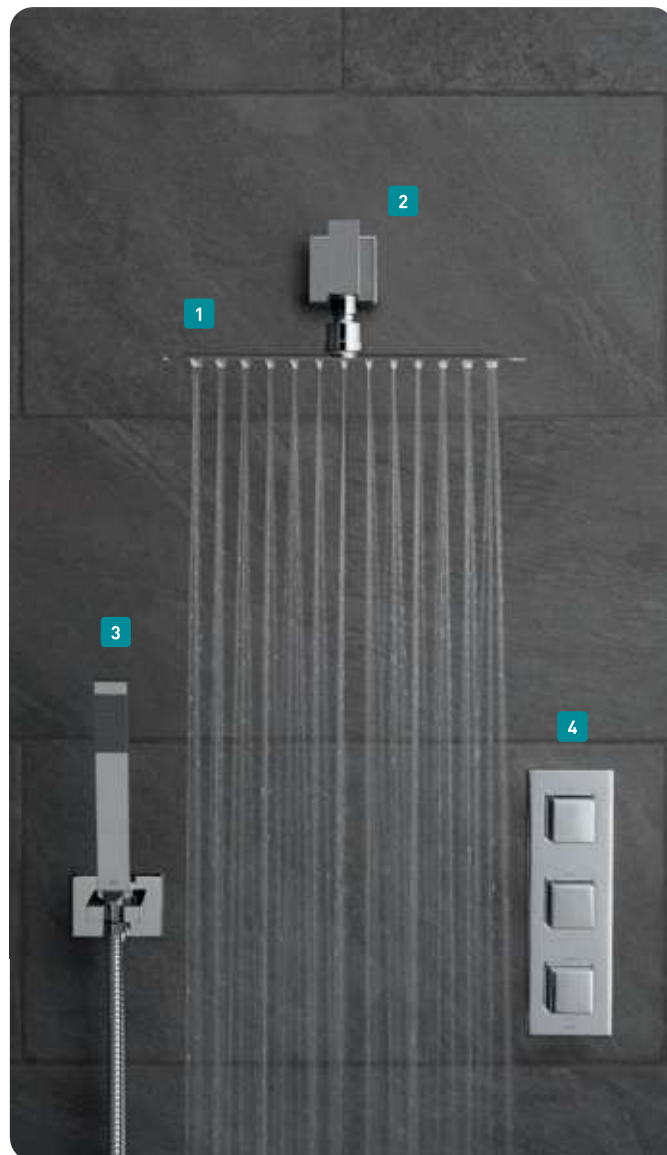

- 1** NEB-SQ/30-CP
- 2** WG-EFSA/SQ-C/P
- 3** TAB-148/2W0-NOT-CP

TABLET VALVE SHOWERING PACKAGES

A compact form with extensive functionality, Tablet Altitude delivers an exceptional showering performance.

Tablet Notion's contemporary, cubic appeal is reinforced with an ultra-slim shower head and a square single-function handset.

MP
Tablet Altitude
2 Outlet 3 Handle
Thermostatic Shower Set

TAB-1743/ALT-CP
£1,245

- 1 AQB-R0/30-C/P
- 2 WG-EFSA/R0-C/P
- 3 ZOO-SFMKWO-C/P
- 4 TAB-128/2-ALT-C/P

MP
Tablet Notion
2 Outlet 3 Handle
Thermostatic Shower Set

TAB-1743/NOT-CP
£1,260

- 1 AQB-20X30-C/P
- 2 WG-EFSA/SQ-C/P
- 3 INS-SFMKWO-C/P
- 4 TAB-128/2-NOT-C/P