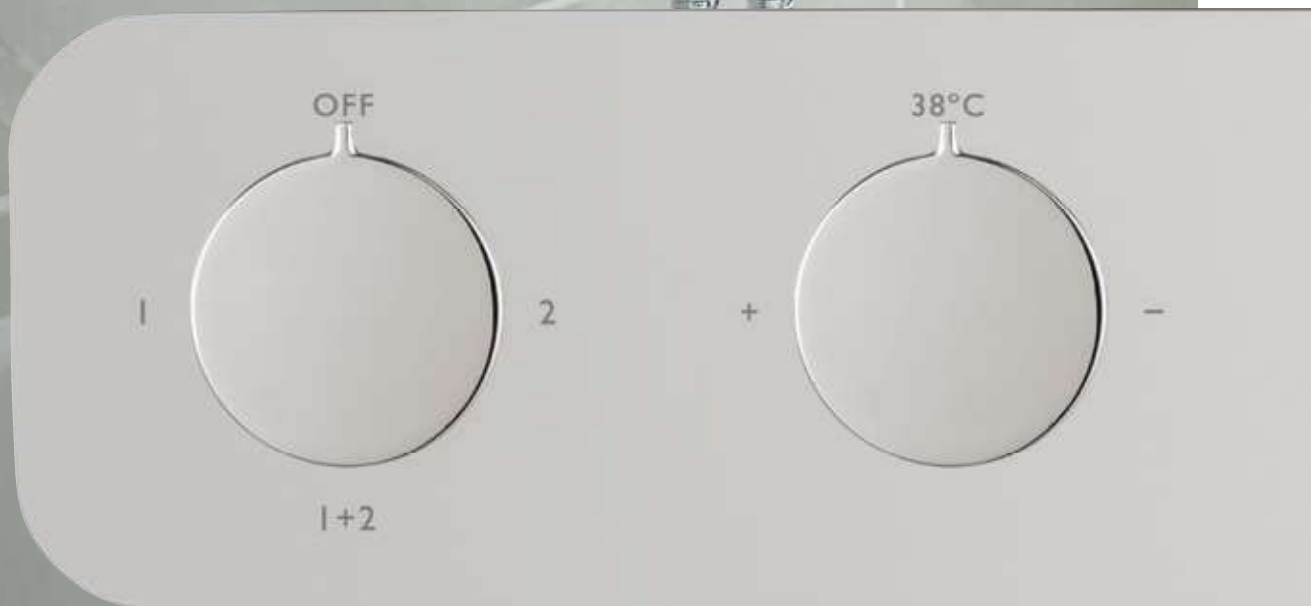

TABLET i0 SHOWERING PACKAGES

The horizontal format lends itself effortlessly for installing over a bath yet looks equally alluring in any showering space.

We have created a selection of packages that celebrate the versatility of Tablet i0 for both use as a luxurious shower over bath scenario or an invigorating shower essential.

Tablet VS DX Explained

See page 166