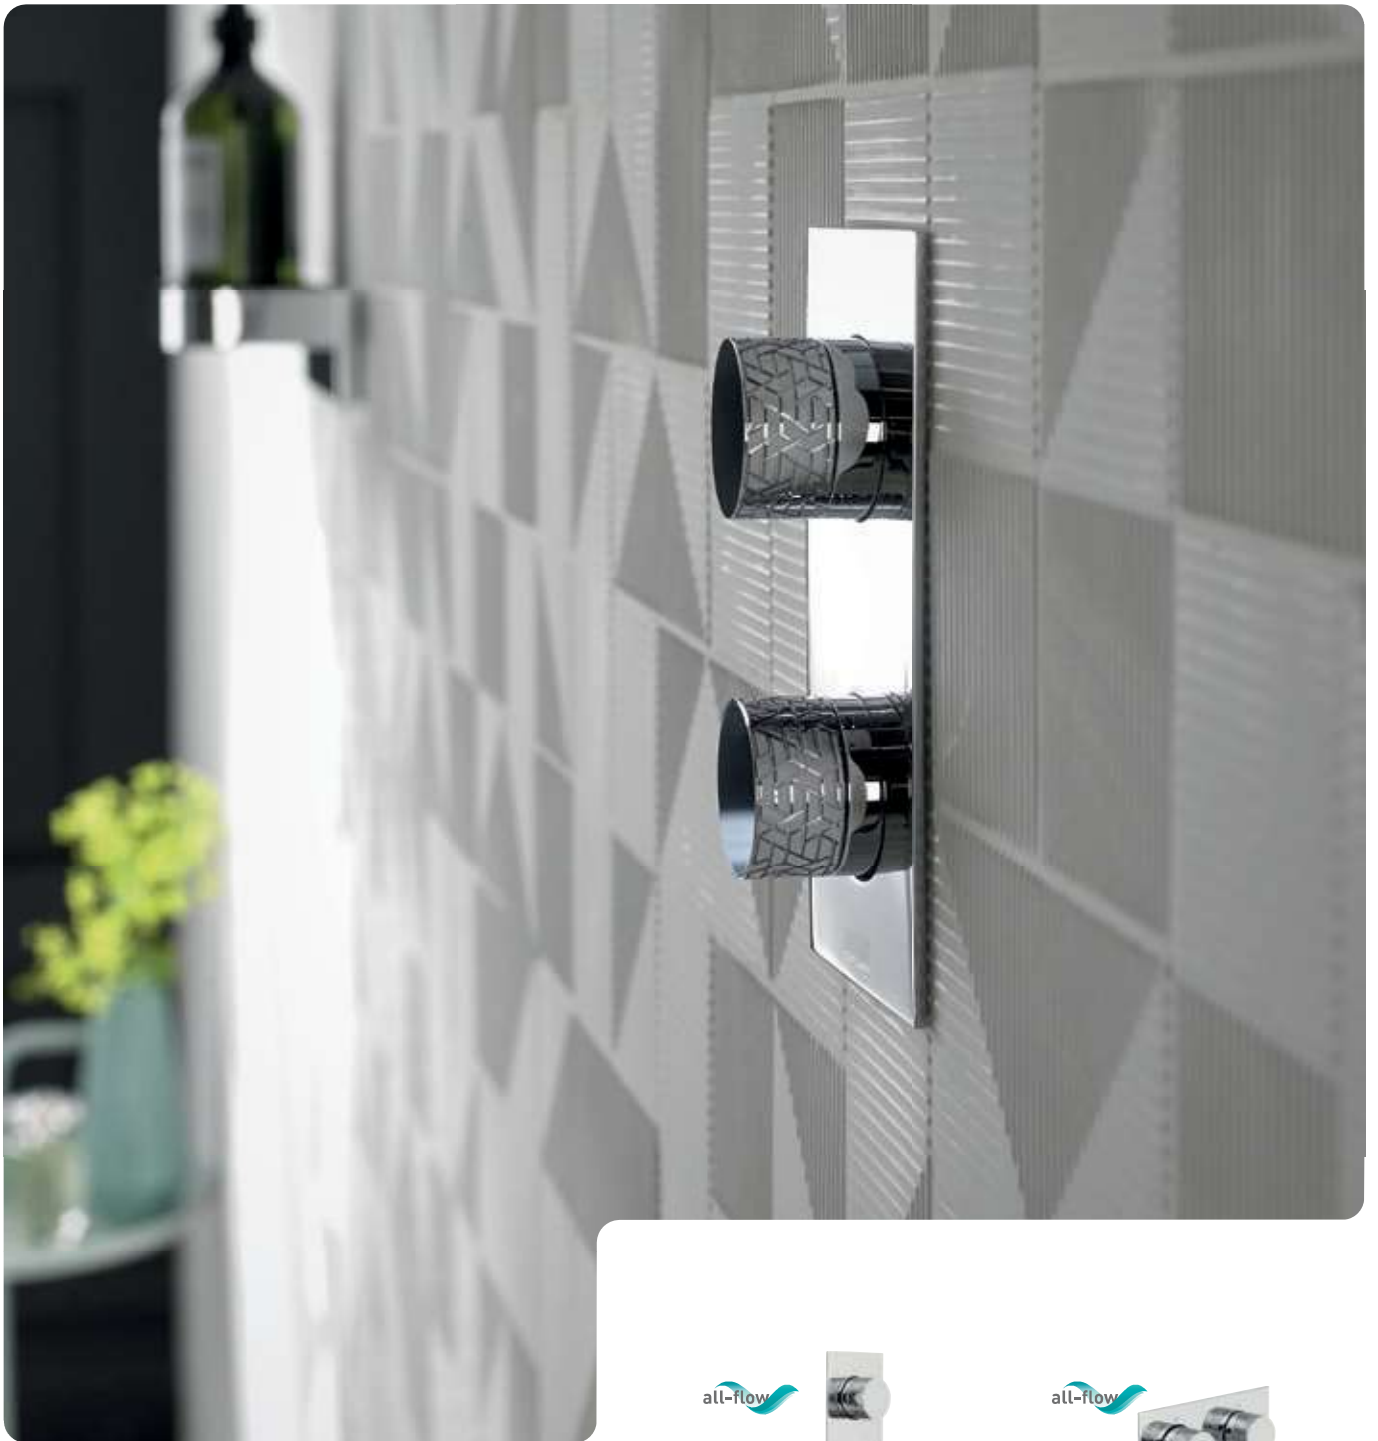

TABLET VALVE

Tablet valves are available with intricate and textured detailing from the exclusive Knurled Accents and Omika collections for an indulgent showering experience.

LP*

3 Outlet Thermostatic Valve
All-Flow

TAB-128/3-H-CPK
£875

LP*

2 Outlet Thermostatic Valve
All-Flow

TAB-148/2-CPK
£775

LP*

2 Outlet Thermostatic Valve
All-Flow

TAB-148/2-H-CPK
£775

LP*
Omika