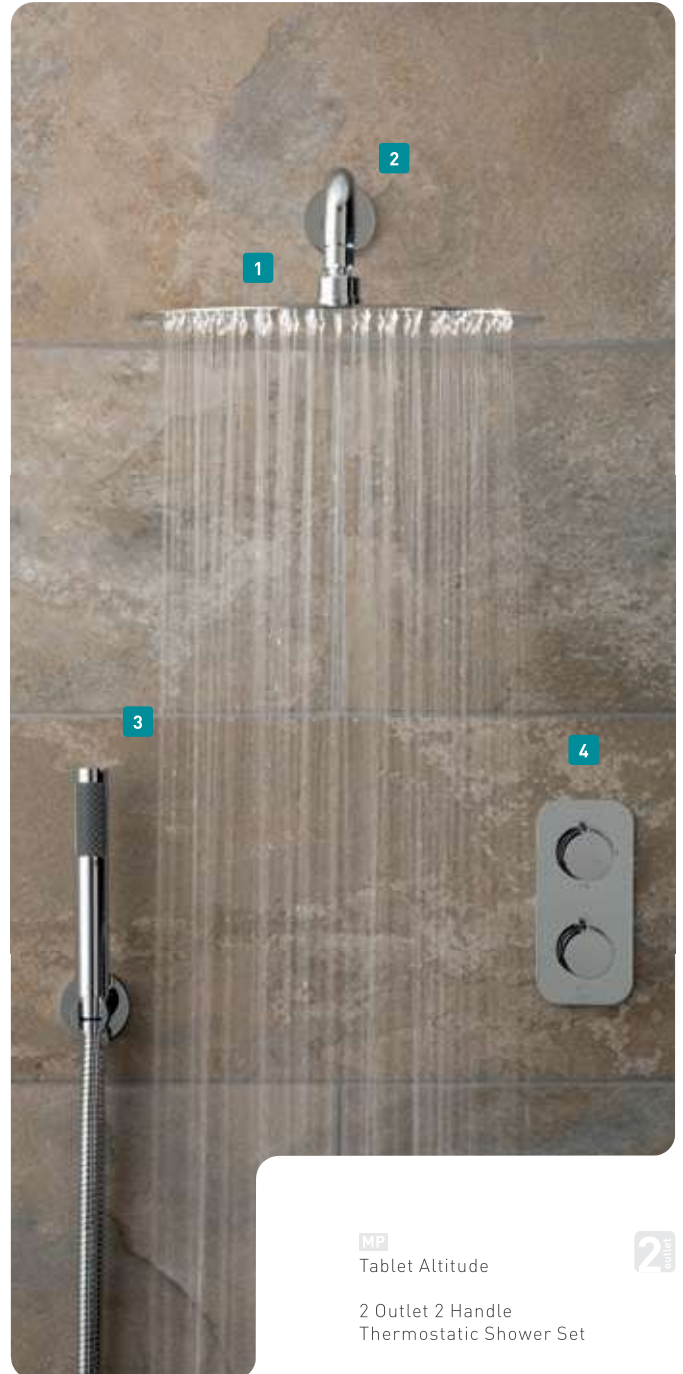

- 1 AQB-R0/30-C/P
- 2 WG-EFSA/R0-C/P
- 3 ZOO-SFMKWO-C/P
- 4 TAB-128/2-ALT-C/P

MP
Tablet Notion
2 Outlet 3 Handle
Thermostatic Shower Set

TAB-1743/NOT-CP
£1,260

- 1 AQB-20X30-C/P
- 2 WG-EFSA/SQ-C/P
- 3 INS-SFMKWO-C/P
- 4 TAB-128/2-NOT-C/P

Tablet Altitude fuses contemporary style with an ergonomic design to create the perfect addition to any bathroom interior.

MP
Tablet Altitude
2 Outlet 2 Handle
Thermostatic Shower Set

2 outlet

TAB-1722/ALT-ORA-CP
£1,160

- 1 NEB-RO/20-CP
- 2 WG-EFSA/RO-C/P
- 3 ORA-MFSRKWO-RO-CP
- 4 TAB-148/2-ALT-C/P

MP
Tablet Altitude
2 Outlet 2 Handle
Thermostatic Shower Set

2 outlet

TAB-1721/ALT-CP
£1,200

- 1 AQB-RO/30-C/P
- 2 WG-EFSA/RO-C/P
- 3 ZOO-SFMKWO-C/P
- 4 TAB-148/2-ALT-C/P