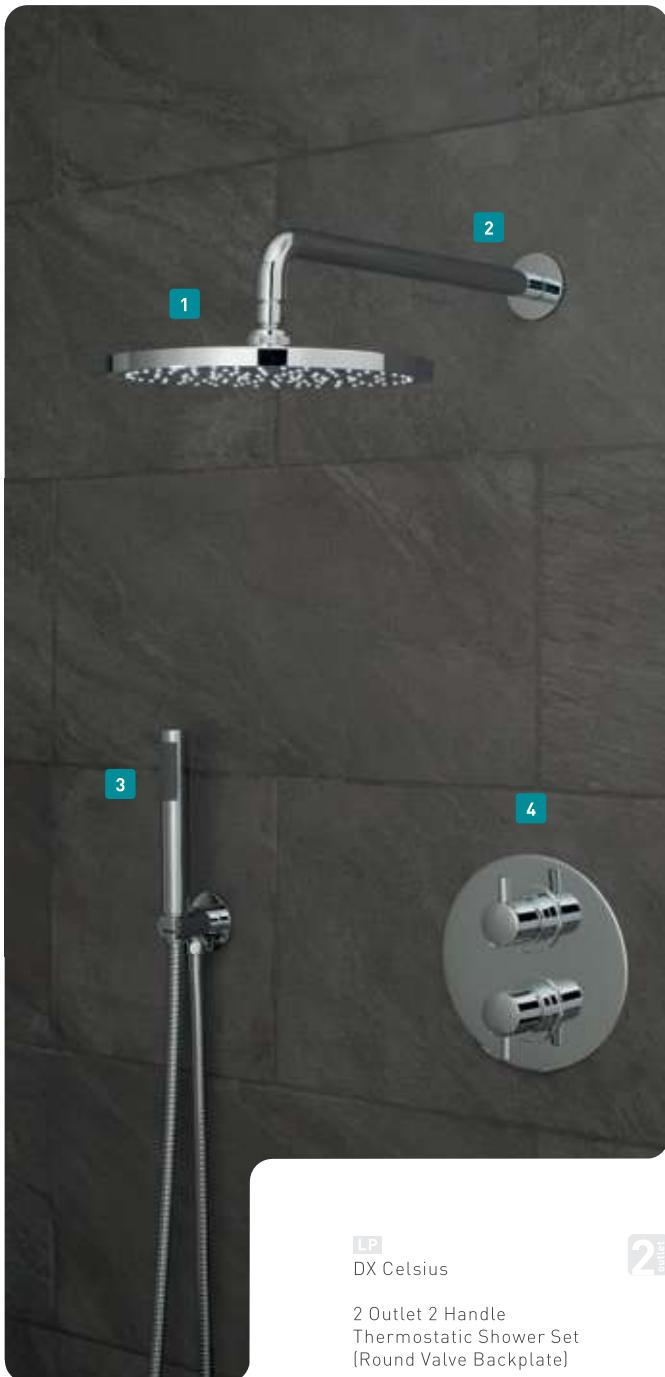

DX Celsius features stylishly smooth contoured surfaces to suit all modern bathroom interiors.

LP
DX Celsius

2 Outlet 2 Handle
Thermostatic Shower Set
(Round Valve Backplate)
DX-172251-CELRO-CP
£925

2 outlet

- 1 WG-SATURN2-C/P
- 2 WG-EFSA/RO-C/P
- 3 ZOO-SFMKWO-C/P
- 4 CEL-148D/2/RO-C/P