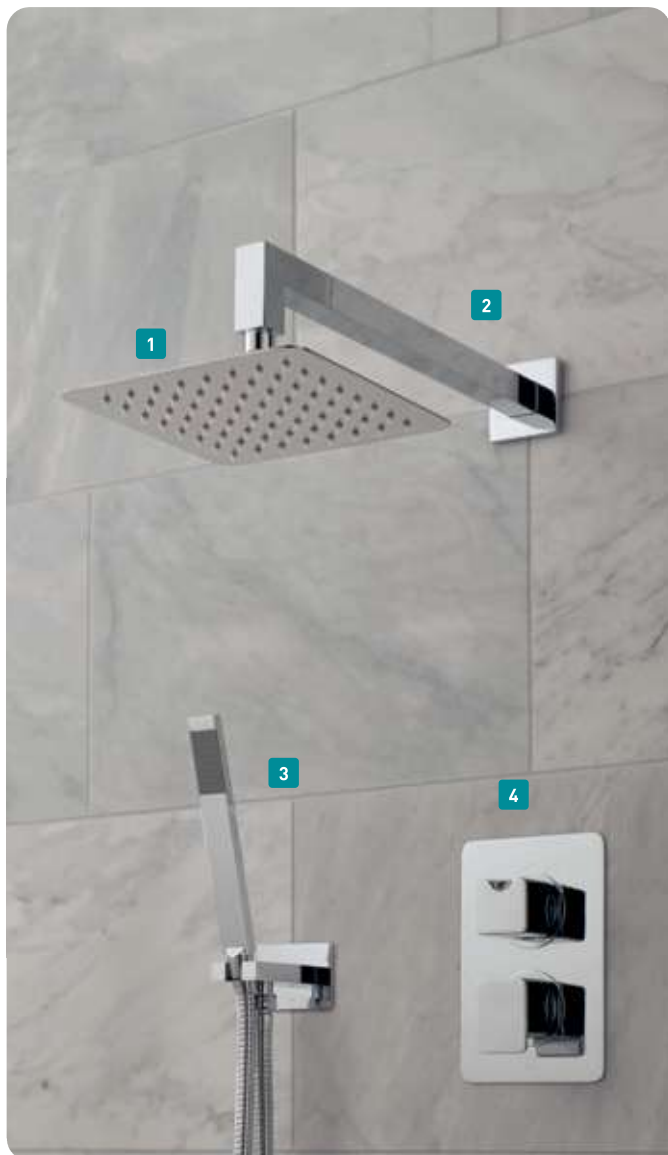

2 Outlet 2 Handle
Thermostatic Shower Set
(Round Valve Backplate)
DX-172251-CELRO-CP
£925

2 outlet

- 1 WG-SATURN2-C/P
- 2 WG-EFSA/RO-C/P
- 3 ZOO-SFMKWO-C/P
- 4 CEL-148D/2/RO-C/P

LP
DX Celsius

2 Outlet 2 Handle
Thermostatic Shower Set
(Square Valve Backplate)
DX-172251-CELSQ-CP
£925

2 outlet

- 1 WG-SATURN2-C/P
- 2 WG-EFSA/RO-C/P
- 3 ZOO-SFMKWO-C/P
- 4 CEL-148D/2/SQ-C/P

DX VALVE SHOWERING PACKAGES

Fusing sleek surfaces with angular forms, the DX Phase package provides a stylish solution for the contemporary bathroom.