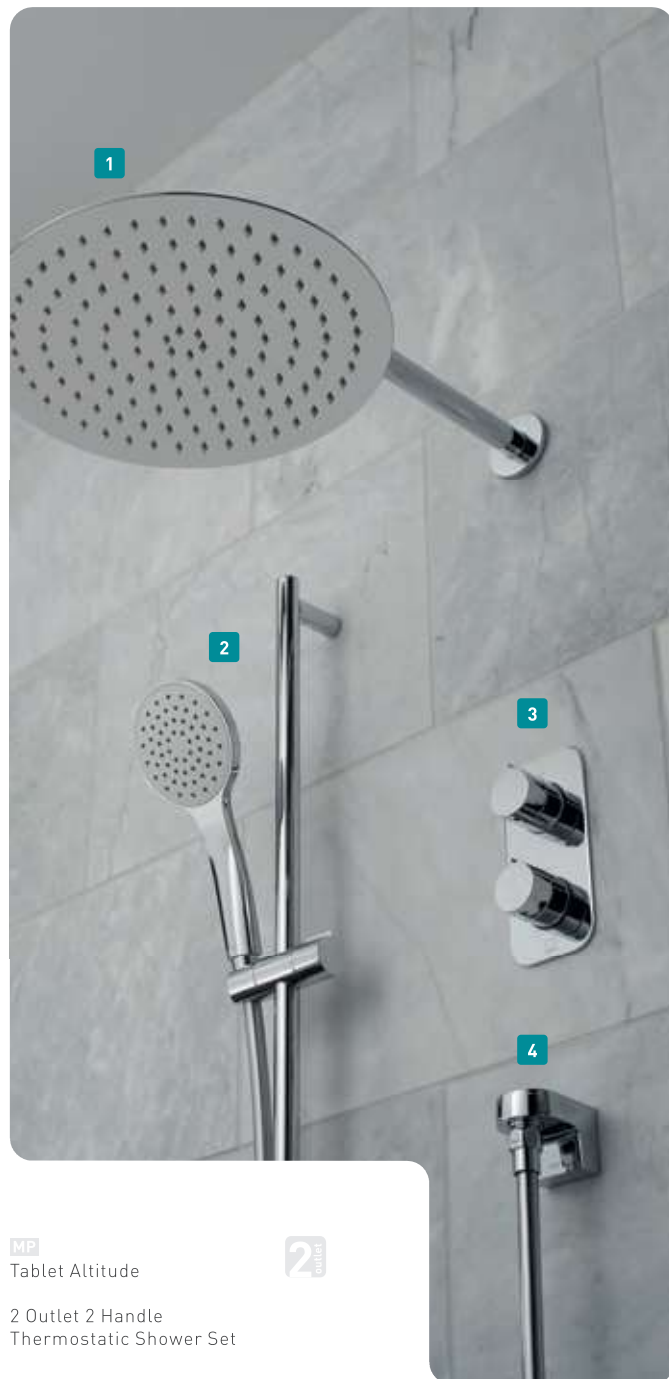

- 1 NEB-RO/20-CP
- 2 WG-EFSA/RO-C/P
- 3 ORA-MFSRKWO-RO-CP
- 4 TAB-148/2-ALT-C/P

MP
Tablet Altitude
2 Outlet 2 Handle
Thermostatic Shower Set

2 outlet

TAB-1721/ALT-CP
£1,200

- 1 AQB-RO/30-C/P
- 2 WG-EFSA/RO-C/P
- 3 ZOO-SFMKWO-C/P
- 4 TAB-148/2-ALT-C/P

TABLET VALVE SHOWERING PACKAGES

With a refined, rectangular shower head and cubic, compact shower kit, Tablet Notion offers a contemporary shower for the modern home.

MP
Tablet Notion
2 Outlet 2 Handle
Thermostatic Shower Set

TAB-1721/NOT-CP
£1,215

- 1 AQB-20X30-C/P
- 2 WG-EFSA/RO-C/P
- 3 INS-SFMKWO-C/P
- 4 TAB-148/2-NOT-C/P

MP
Tablet Altitude
2 Outlet 2 Handle
Thermostatic Shower Set

TAB-1720/ALT-AS-CP
£1,320

- 1 AQB-RO/30/SA-C/P
- 2 ATM-SFSRK/2-C/P
- 3 TAB-148/2-ALT-C/P
- 4 LIF-OUTLET-C/P