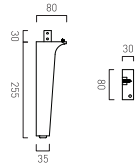

Pair of Furniture Rear Legs (to suit Wall Hung Vanity Units)

CAM-LEGS-REAR-AW	£100
CAM-LEGS-REAR-CB	£100
CAM-LEGS-REAR-PC	£100
CAM-LEGS-REAR-AB	£100
CAM-LEGS-REAR-MB	£100