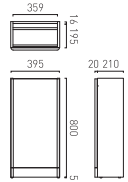

CAMEO VANITY UNITS

Cameo vanities feature extra-deep 30mm drawer fronts, bringing a refined sense of luxury to any bathing space. Cameo is available in 400, 500, 600, 800 and 1200 sizes to suit bathrooms of every scale.

1. Available In
2. Arctic White
   - Cove Blue
   - Pink Clay
   - Atlantic Blue
   - Natural Oak

Floor Mounted Cloakroom Unit 400mm Wide with Reversible Door

 CAM-F400FM-AW	£350
 CAM-F400FM-CB	£350
 CAM-F400FM-PC	£350
 CAM-F400FM-AB	£350
 CAM-F400FM-NO	£350