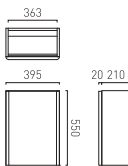

Wall Hung Cloakroom Unit 400mm Wide with Reversible Door

 CAM-F400WH-AW	£275
 CAM-F400WH-CB	£275
 CAM-F400WH-PC	£275
 CAM-F400WH-AB	£275
 CAM-F400WH-NO	£275