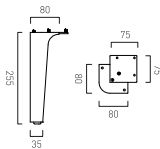

CAMEO FURNITURE LEGS

1. Available In
2. Arctic White
   - Cove Blue
   - Pink Clay
   - Atlantic Blue
   - Matt Black

Give your Cameo vanity a lift - literally. Our sleek furniture legs add a dash of sophistication and create an airy, floating look that instantly makes your bathroom feel bigger and brighter. Stylish, sturdy, and designed to impress, they're the perfect finishing touch to your dream space.

Pair of Furniture Front Legs (to suit Wall Hung Vanity Units)

CAM-LEGS-FRONT-AW	£130
CAM-LEGS-FRONT-CB	£130
CAM-LEGS-FRONT-PC	£130
CAM-LEGS-FRONT-AB	£130
CAM-LEGS-FRONT-MB	£130