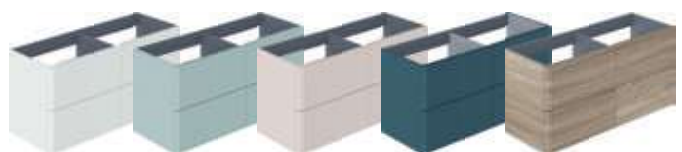

Wall Hung Vanity Unit 1200mm Wide with 4 Drawers

■ CAM-F1200-AW	£1,000	
■ CAM-F1200-CB	£1,000	
■ CAM-F1200-PC	£1,000	
■ CAM-F1200-AB	£1,000	
■ CAM-F1200-NO	£1,000