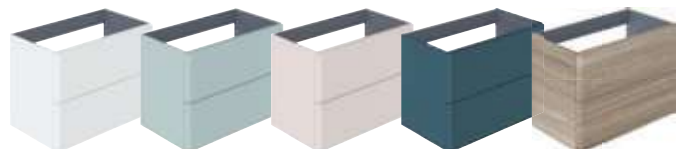

Wall Hung Vanity Unit 800mm Wide with 2 Drawers

■ CAM-F800-AW	£700	
■ CAM-F800-CB	£700	
■ CAM-F800-PC	£700	
■ CAM-F800-AB	£700	
■ CAM-F800-NO	£700