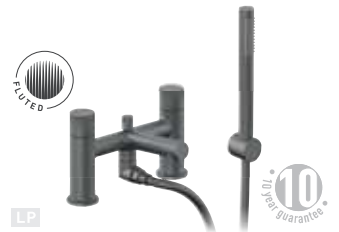

- SAF-233-MB
 - SAF-233-PEW
 - SAF-233-SBR
- £1,150

FOR ZOO COORDINATING ACCESSORIES

PLEASE TURN TO PAGE 210

NEW

Levered Bath Filler

- SAF-137-MB
 - SAF-137-PEW
 - SAF-137-SBR
- £330

Leverless Bath Filler

- SAF-237-MB
 - SAF-237-PEW
 - SAF-237-SBR
- £330

Levered Bath Shower Mixer + Shower Kit

- SAF-130+K-MB
 - SAF-130+K-PEW
 - SAF-130+K-SBR
- £420

Leverless Bath Shower Mixer + Shower Kit

- SAF-230+K-MB
 - SAF-230+K-PEW
 - SAF-230+K-SBR
- £420

Levered Exposed Thermostatic Bath Shower Mixer Wall Mounted