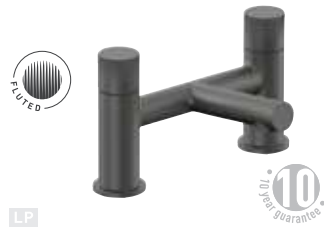

- SAF-233-MB
 - SAF-233-PEW
 - SAF-233-SBR
- £1,150

FOR ZOO COORDINATING ACCESSORIES

PLEASE TURN TO PAGE 210

NEW

Levered Bath Filler

- SAF-137-MB
 - SAF-137-PEW
 - SAF-137-SBR
- £330

Leverless Bath Filler

- SAF-237-MB
 - SAF-237-PEW
 - SAF-237-SBR
- £330