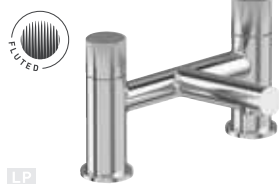

Leverless Floor Standing
Bath Shower Mixer
+ Shower Kit

SAF-233-CP
£1,050

FOR **ZOO COORDINATING ACCESSORIES**

PLEASE TURN TO PAGE **210**

NEW

LP

Levered Bath Filler

SAF-137-CP
£300