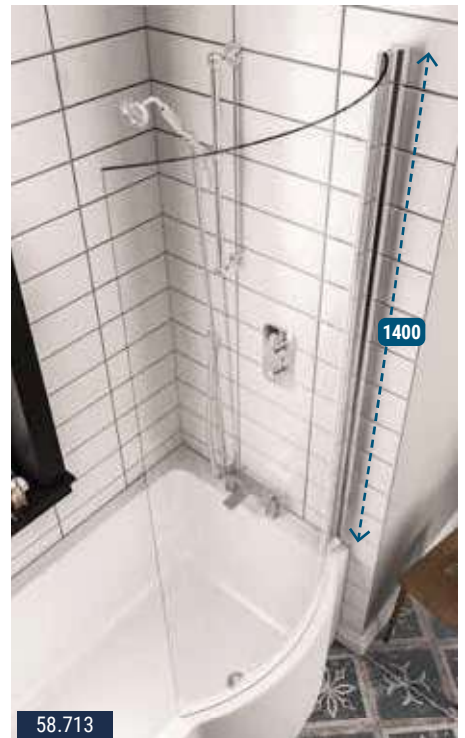

FEATURES

- 6mm P Shape clear glass
- Concealed profile
- Zinc-alloy pivot hinges

69.0140

69.0139

58.713

C SHAPE SCREENS FOR P SHAPED BATHS

Description	Colour	Code	£ Ex VAT	£ Inc VAT
C Shape Shower Screen 6mm, with easy clean	Chrome	69.0140	241.00	289.20
C Shape Shower Screen 5mm, with easy clean	Chrome	69.0139	162.00	194.40
Shannon C Shape Shower Screen 6mm, easy clean	Chrome	58.713	238.00	285.60