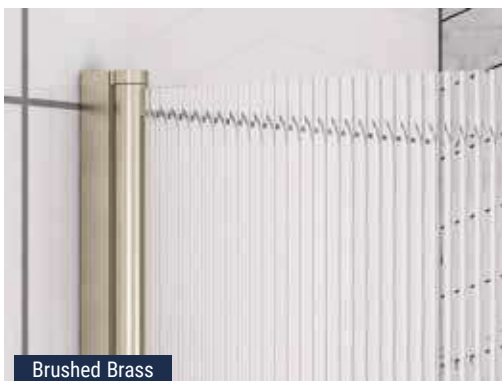

Matt Black

Brushed Brass