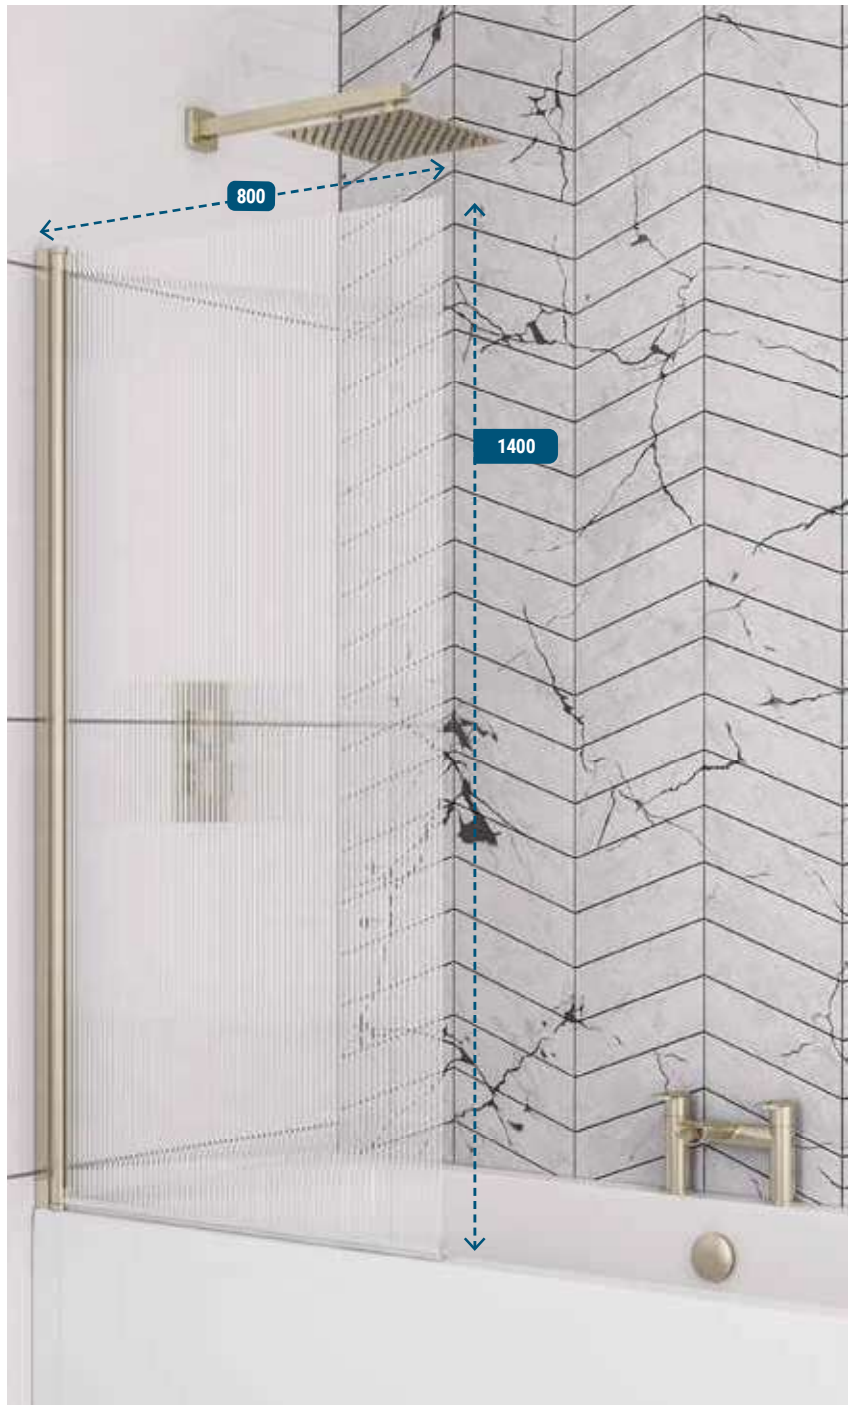

49.5103

FLUTED BATH SCREENS - LEFT HAND

Description	Colour	Code	£ Ex VAT	£ Inc VAT
6mm Straight Bath Screen in Fluted Glass (LH)	Chrome	49.5101	187.00	224.40
6mm Straight Bath Screen in Fluted Glass (LH)	Matt Black	49.5102	194.00	232.80
6mm Straight Bath Screen in Fluted Glass (LH)	Brushed Brass	49.5103	208.00	249.60

FLUTED BATH SCREENS - RIGHT HAND

Description	Colour	Code	£ Ex VAT	£ Inc VAT
6mm Straight Bath Screen in Fluted Glass (RH)	Chrome	49.5104	187.00	224.40
6mm Straight Bath Screen in Fluted Glass (RH)	Matt Black	49.5105	194.00	232.80
6mm Straight Bath Screen in Fluted Glass (RH)	Brushed Brass	49.5106	208.00	249.60

FEATURES

- 180 degrees barrel hinge • Fully concealed profiles included • Easy clean glass
- **Glass is smooth on the inside and ribbed on the outside.**