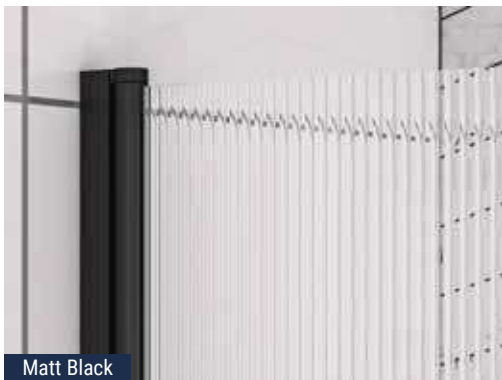

Fluted Bath Screens

FLUTED BATH SCREENS

Chrome

49.5103

FLUTED BATH SCREENS - LEFT HAND

Description	Colour	Code	£ Ex VAT	£ Inc VAT
6mm Straight Bath Screen in Fluted Glass (LH)	Chrome	49.5101	187.00	224.40
6mm Straight Bath Screen in Fluted Glass (LH)	Matt Black	49.5102	194.00	232.80
6mm Straight Bath Screen in Fluted Glass (LH)	Brushed Brass	49.5103	208.00	249.60

FLUTED BATH SCREENS - RIGHT HAND

Description	Colour	Code	£ Ex VAT	£ Inc VAT
6mm Straight Bath Screen in Fluted Glass (RH)	Chrome	49.5104	187.00	224.40
6mm Straight Bath Screen in Fluted Glass (RH)	Matt Black	49.5105	194.00	232.80
6mm Straight Bath Screen in Fluted Glass (RH)	Brushed Brass	49.5106	208.00	249.60

FEATURES

- 180 degrees barrel hinge • Fully concealed profiles included • Easy clean glass
- **Glass is smooth on the inside and ribbed on the outside.**