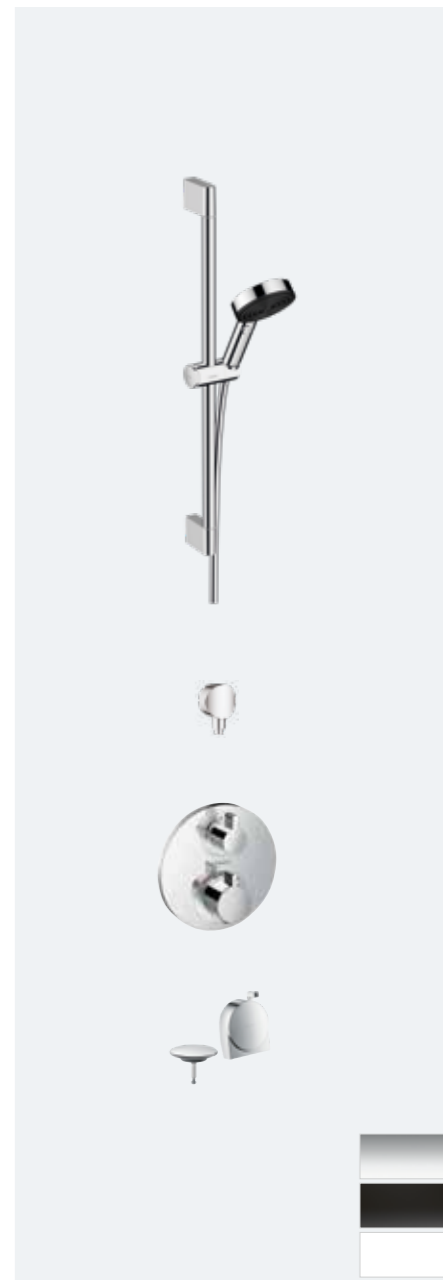

CONCEALED VALVE WITH SLIDE RAIL KIT AND EXAFILL BATH FILLER

Massage

PowderRain

IntenseRain

Pulsify 3jet hand shower, slide rail kit and bath filler/waste with square valve

Chrome	88101346	£1,481
Matt Black	88101347	£1,919
Matt White	88101348	£1,919