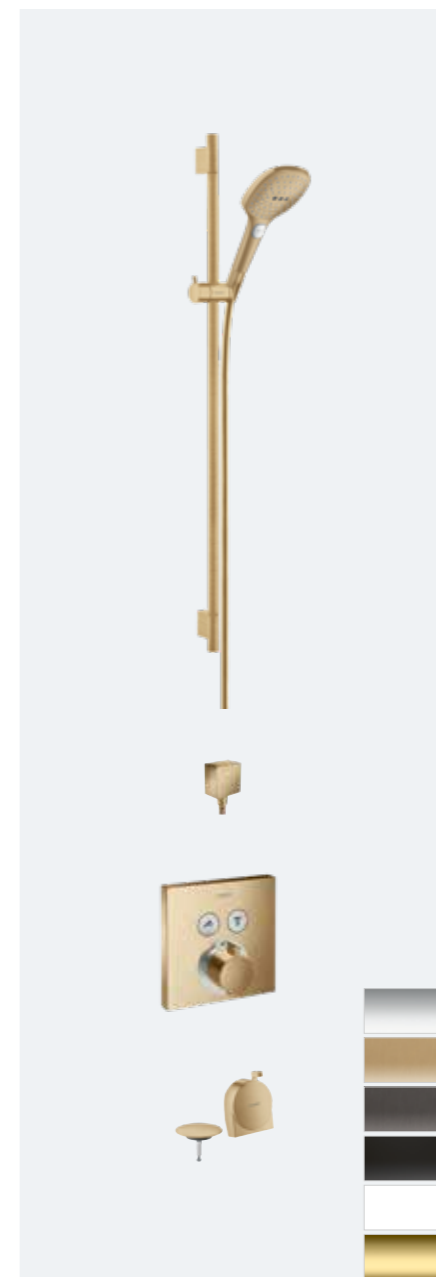

Raindance Select E 3jet hand shower, slide rail kit and bath filler/waste with square valve

Chrome	88101325	£1,918
Brushed Bronze	88101328	£2,682
Brushed Black Chrome	88101329	£2,682
Matt Black	88101326	£2,529
Matt White	88101327	£2,529
Polished Gold Optic	88101337	£2,682