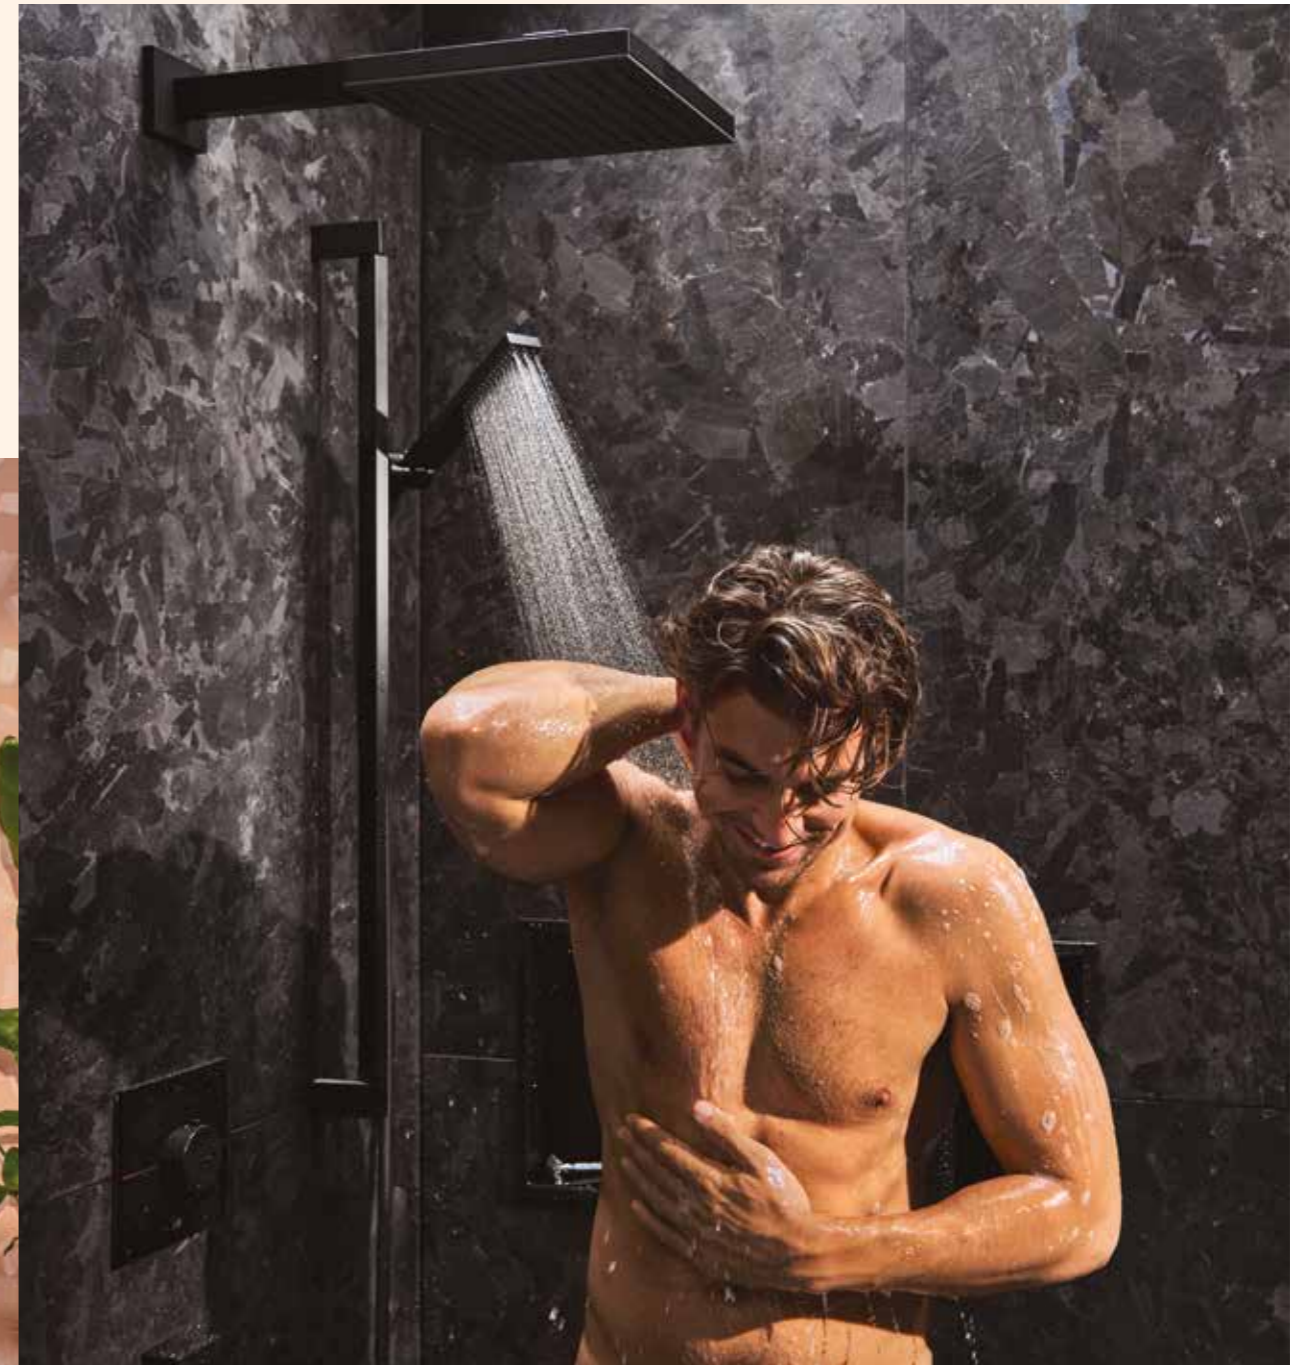

Experience beautiful moments WITH WATER

The meaning of home

We realise the importance of home providing a place of relaxation and retreat. As a company, we know we are providing something truly fundamental to our customers: a home filled with beauty and quality, a place of escape from the outside world.

Innovations to make you feel good

This year, we're introducing a range of exciting products that deliver on our guiding principles: innovation, design, quality and responsibility. We are able to offer solutions to your every need, by developing cutting-edge products that suit your lifestyle.

Designed with you in mind

hansgrohe is a brand for life. Whether you are looking for a moment of calm or refreshment, every product we make is designed to make your life easier. Designed by the award-winning Phoenix Design, our products are not one-off ideas but comprehensive solutions, designed to become integral to your everyday life. It's this that defines our brand: our focus on you.

Our name is your guarantee

Always creating the highest quality products defines our approach to modern design, manufacturing and performance. 'Made by Hansgrohe' is your assurance of quality, backed by our five-year guarantee for repair, replacement or refund if ever any of our products fail to fulfil those high expectations that attracted you to the Hansgrohe name.

5 YEAR PRODUCT GUARANTEE

All products carry a minimum 5 year manufacturing guarantee inc. parts and labour.

15 YEAR PARTS AVAILABILITY GUARANTEE

Spare parts held for 15 years after product discontinuation.