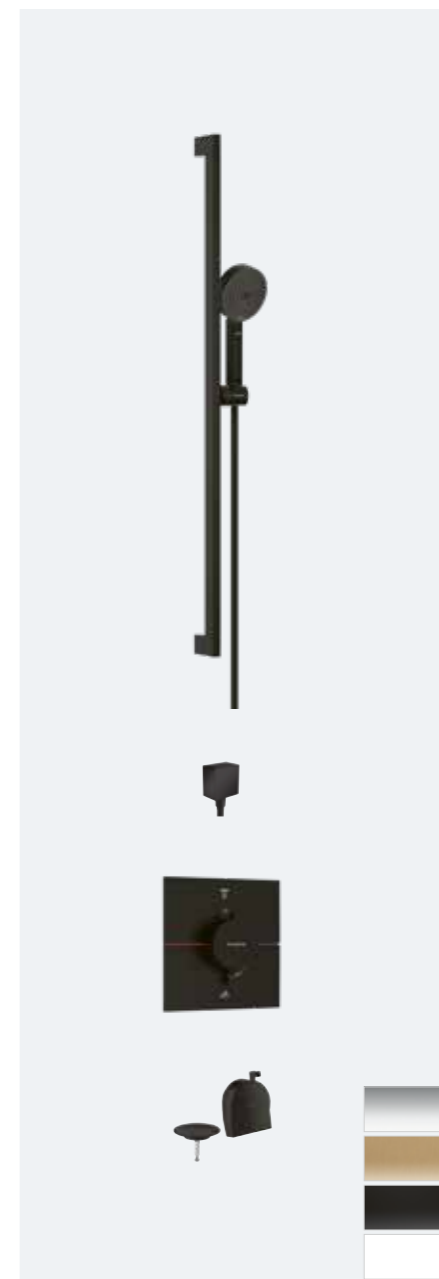

CONCEALED VALVE WITH SLIDE RAIL KIT AND EXAFILL BATH FILLER

Pulsify 3jet Relaxation hand shower, slide rail kit and bath filler/waste with square valve

Chrome	88101298	£1,835
Brushed Bronze	88101301	£2,569
Matt Black	88101299	£2,416
Matt White	88101300	£2,416