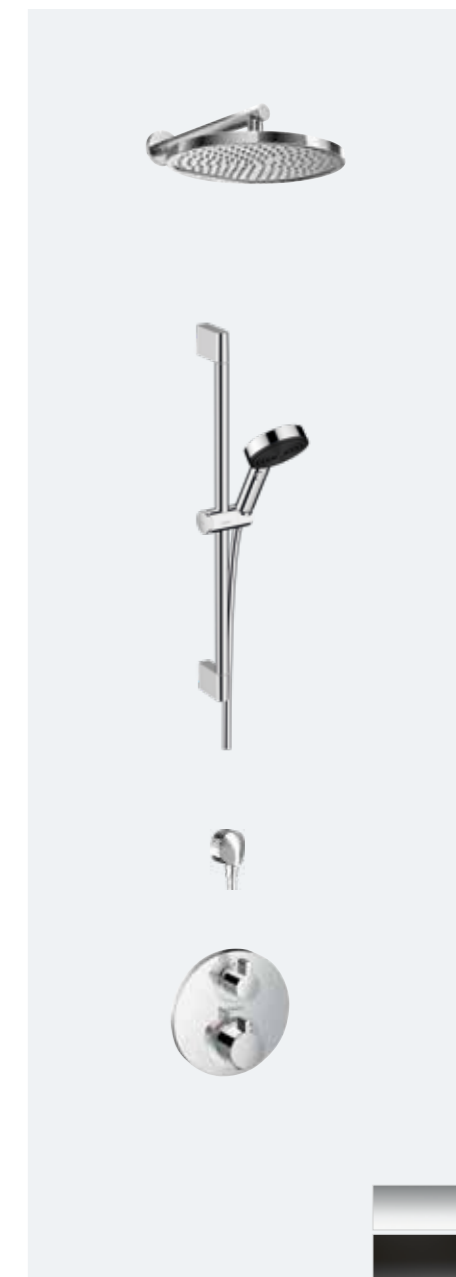

AddStoris toilet roll holder with cover

AddStoris toilet brush holder wall mounted

AddStoris pedal bin

EluPura Original S wall hung WC Set 540

AddStoris Towel ring

AddStoris Liquid soap dispenser

AddStoris Toothbrush tumbler

AddStoris Toilet roll holder with cover

AddStoris - Toilet brush holder wall mounted

AddStoris Pedal bin

Talis E single lever basin mixer 110 with pop-up waste

CONCEALED VALVE WITH OVERHEAD SHOWER AND SLIDE RAIL KIT

Products shown: Product not featured within this brochure - please speak to sales assistant for further information

Crometta E 240 overhead, Pulsify 3jet hand shower and slide rail slide with square valve

Chrome	88102326	£1,419
Matt Black	88102325	£1,919

Crometta S 240 overhead, Pulsify 3jet hand shower and slide rail slide with round valve

Chrome	88102324	£1,387
Matt Black	88102323	£1,874

CONCEALED VALVE WITH OVERHEAD SHOWER AND HAND SHOWER HOLDER