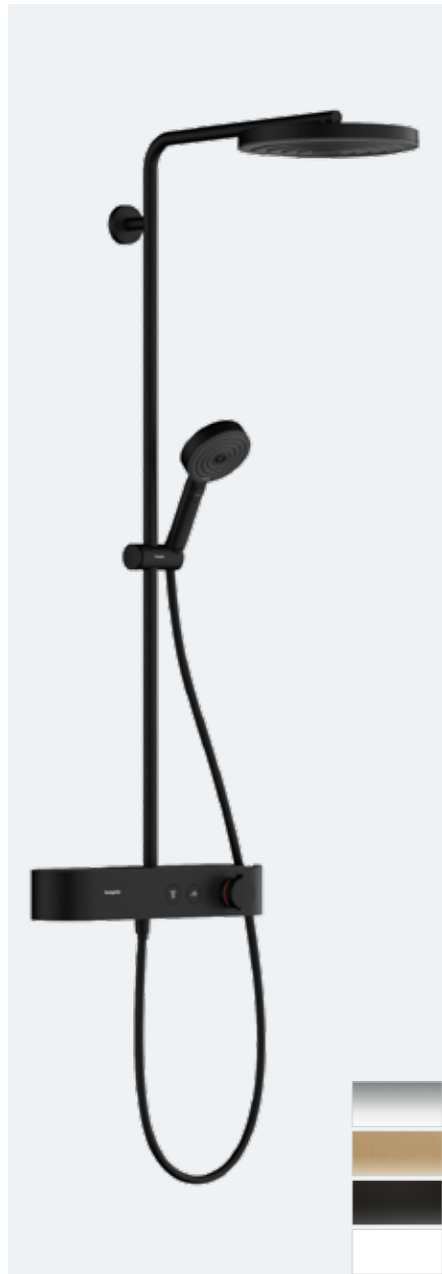

Massage

PowderRain

IntenseRain

**Pulsify S Showerpipe 260 1jet with
ShowerTablet Select 400 and 3jet hand shower**

Chrome	24220000	£990
Brushed Bronze	24220140	£1,485
Matt Black	24220670	£1,386
Matt White	24220700	£1,386