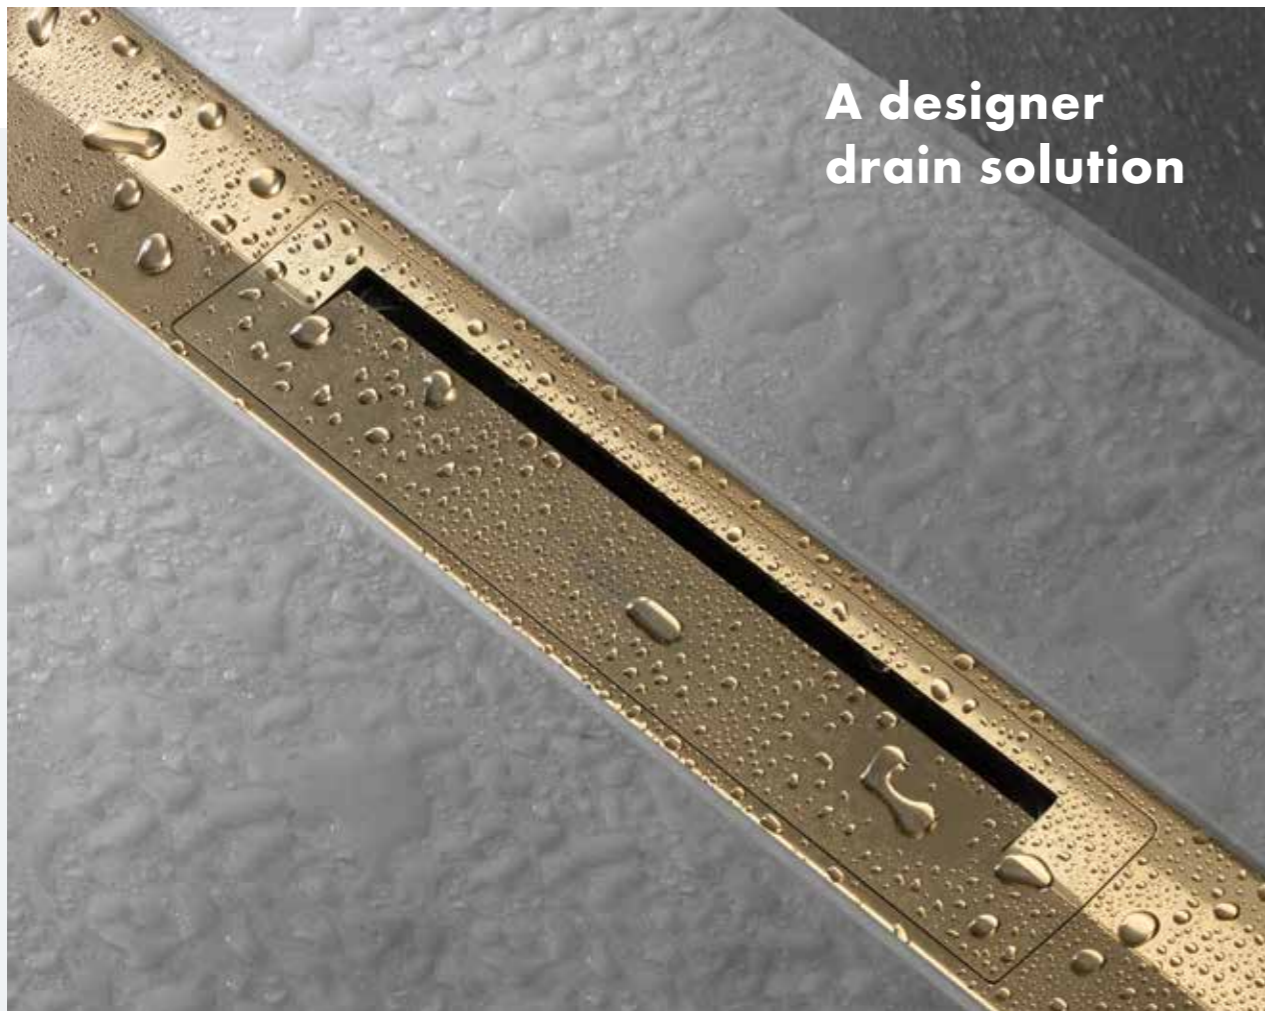

RAINDRAIN

A designer drain solution

A holistic design language enhances the space and your well-being. That's one reason why striking shower channels are becoming increasingly popular.

RainDrain is the perfect accent to any shower, whether it's finished in natural stone, brushed stainless steel or individually tiled. And not only does it look great, it provides long-lasting functionality as well.

RainDrain suits every shower style. We are particularly proud of the simple and straightforward installation, which doesn't depend on the shower's installation method. There's a set for all shower channels - just choose from three different channels and the point of drainage, then trust in a well-fitted drain for many years to come.