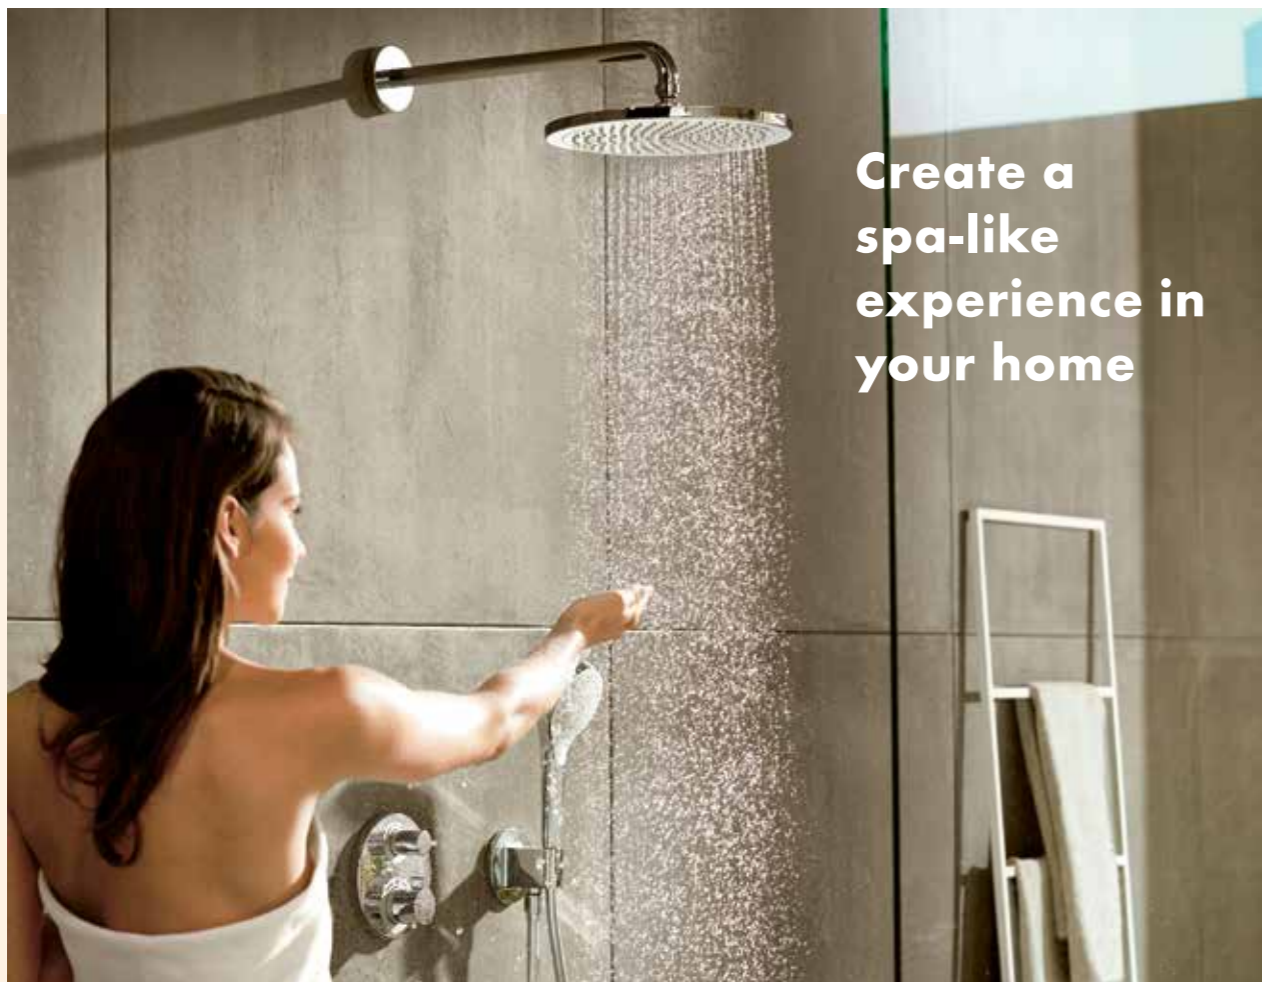

Technologies within your LUXURIOUS RETREAT

Create a
spa-like
experience in
your home

A Raindance shower offers a more expansive shower experience. Every model features a large spray disc, for a cocoon of water that surrounds you. We call this our XXL Performance. While the experience is always enveloping, there's a variety of different spray types for you to enjoy, so you can enjoy your perfect rain shower. It is even a breeze to clean, with flexible silicone nozzles that can just be rubbed to remove any limescale buildup.

The majority of hansgrohe showers come with an EcoSmart variant, so if you are conscious of the environment or if you just want to reduce water consumption to save money then we have the shower for you. By choosing an EcoSmart product you can reduce water consumption by up to 40%. Save Water. Save Money. Save the Planet.