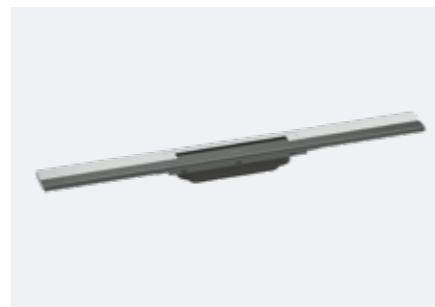

RainDrain Flex
Finish set shower drain 700 cuttable

Chrome	56043000	£580
Brushed Bronze	56043140	£580
Brushed Black Chrome	56043340	£580
Matt Black	56043670	£550
Matt White	56043700	£550
Brushed Stainless Steel	56043800	£385
Polished Gold Optic	56043990	£580

(800 not shown)

Chrome	56044000	£600
Brushed Bronze	56044140	£600
Brushed Black Chrome	56044340	£600
Matt Black	56044670	£565
Matt White	56044700	£565
Brushed Stainless Steel	56044800	£405
Polished Gold Optic	56044990	£600

(900 not shown)

Chrome	56045000	£610
Brushed Bronze	56045140	£615
Brushed Black Chrome	56045340	£615
Matt Black	56045670	£575
Matt White	56045700	£575
Brushed Stainless Steel	56045800	£415
Polished Gold Optic	56045990	£615

(1000 not shown)

Chrome	56046000	£625
Brushed Bronze	56046140	£635
Brushed Black Chrome	56046340	£635
Matt Black	56046670	£595
Matt White	56046700	£595
Brushed Stainless Steel	56046800	£425
Polished Gold Optic	56046990	£635

(1200 not shown)

Chrome	56047000	£725
Brushed Bronze	56047140	£675
Brushed Black Chrome	56047340	£675
Matt Black	56047670	£625
Matt White	56047700	£625
Brushed Stainless Steel	56047800	£450
Polished Gold Optic	56047990	£675