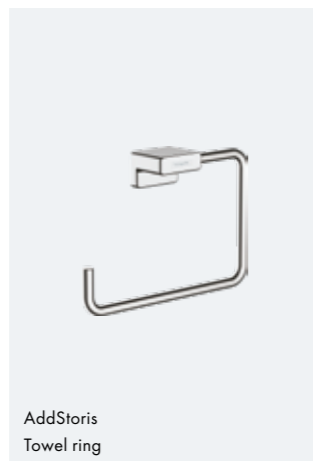

Toilet place products featured

EluPura Original S wall hung WC Set 540

AddStoris toilet roll holder with cover

AddStoris toilet brush holder wall mounted

THE CLOAKROOM

Angular in design, this cloakroom is not only functional but looks great too

Wash place products featured

Talis E single lever basin mixer 110 with pop-up waste

AddStoris towel ring

AddStoris liquid soap dispenser

AddStoris tooth brush tumbler

Toilet place products featured

EluPura Original S wall hung WC Set 540

AddStoris toilet roll holder with cover

AddStoris toilet brush holder wall mounted

AddStoris pedal bin

EluPura Original S wall hung WC Set 540

AddStoris Towel ring

AddStoris Liquid soap dispenser

AddStoris Toothbrush tumbler