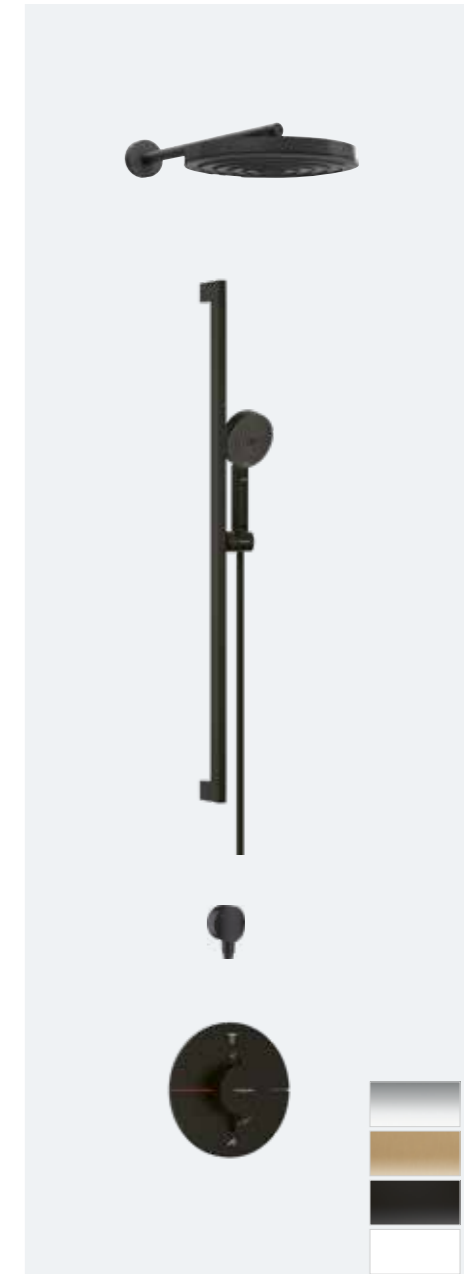

Pulsify 260 overhead, 3jet Relaxation hand shower and slide rail kit with round valve

Chrome	88101338	£1,916
Brushed Bronze	88101339	£2,800
Matt Black	88101341	£2,623
Matt White	88101340	£2,623