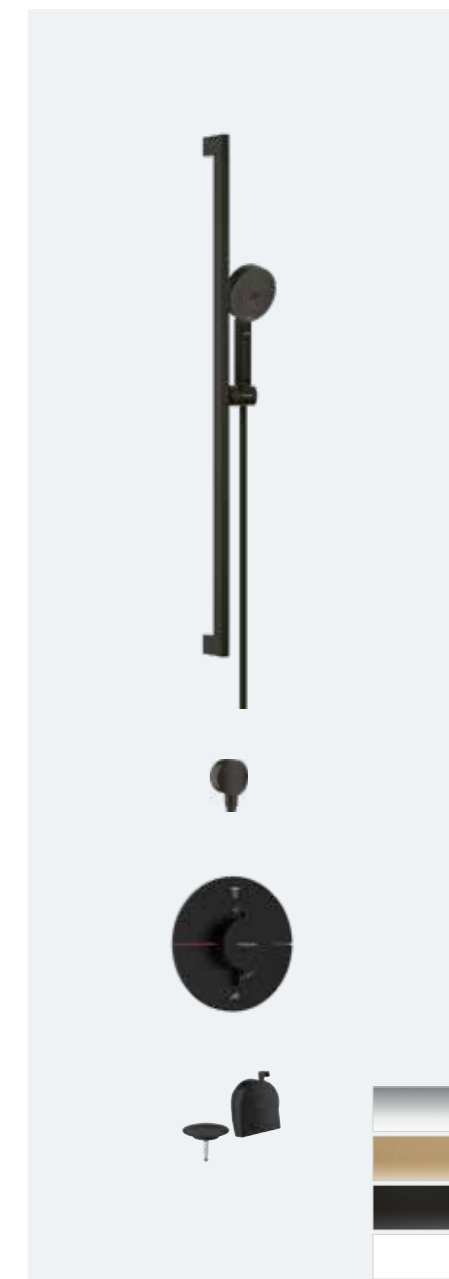

Pulsify 3jet Relaxation hand shower, slide rail kit and bath filler/waste with round valve

Chrome	88101302	£1,838
Brushed Bronze	88101305	£2,573
Matt Black	88101303	£2,420
Matt White	88101304	£2,420

Products shown: Pulsify baton hand shower (not featured in pack code), slide rail kit and bath filler/waste with square valve with Tecturis E basin mixer and AddStoris accessories