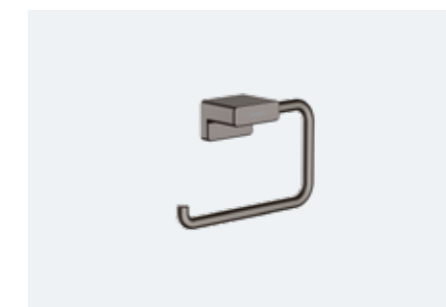

AddStoris
Roll holder without cover

Chrome	41771000	£51
Brushed Bronze	41771140	£77
Brushed Black Chrome	41771340	£77
Matt Black	41771670	£71
Matt White	41771700	£71
Polished Gold Optic	41771990	£77