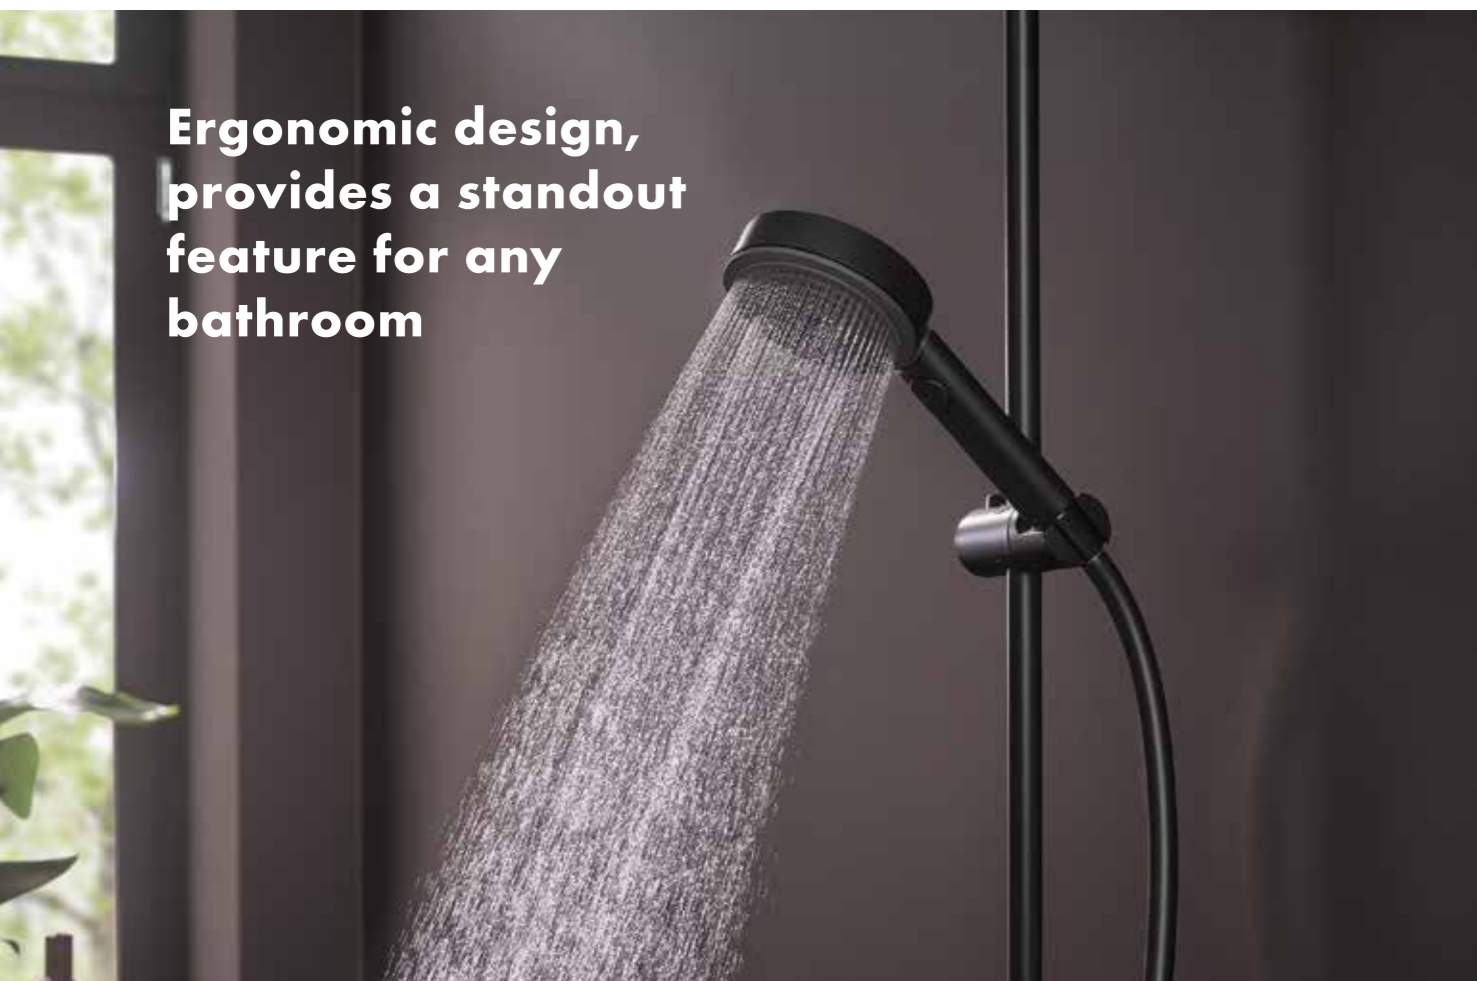

Prices may vary between product finishes. Please speak to your sales consultant for more information.

Emphasising
the **purity**
of water

Sophisticated design with an affordable price tag.

Discover hansgrohe's essential products, where simplicity meets reliability. These fixtures are perfect for those who value quality and functionality. Imagine a bathroom where every product is designed to perform flawlessly, providing you with a dependable and comfortable experience every day. With hansgrohe, you can create a space that is both practical and inviting, ensuring that your bathroom is a sanctuary of ease and efficiency.

SOPHISTICATED DESIGN

with affordable technologies

**Ergonomic design,
provides a standout
feature for any
bathroom**

The thermostatic control ensures consistent water temperature during use, providing a safe and comfortable experience for all ages. Additionally, the valve remains cool to the touch, enhancing safety and peace of mind for everyone.

Effortlessly customise your shower experience with the Select button

This intuitive feature allows you to switch between various spray patterns with a simple touch. Thanks to its purely mechanical design, you can rely on its durability and ease of use every day. Choose from a range of spray options to meet your needs: invigorating Massage and Whirl sprays to relieve stress and rinse out shampoo, or the gentle PowderRain for a soothing shower with fine water droplets. Enjoy a tailored shower experience with hansgrohe.

Experience ultimate comfort and convenience with the Ecostat shower control

Available in two stylish designs to complement your bathroom decor. Whether you favour a square or round design, we have the perfect match for your space. Effortlessly switch functions or adjust the temperature with a simple turn of the control. Plus, the built-in safety stop ensures the temperature never exceeds 40°C, making it ideal for family bathrooms.