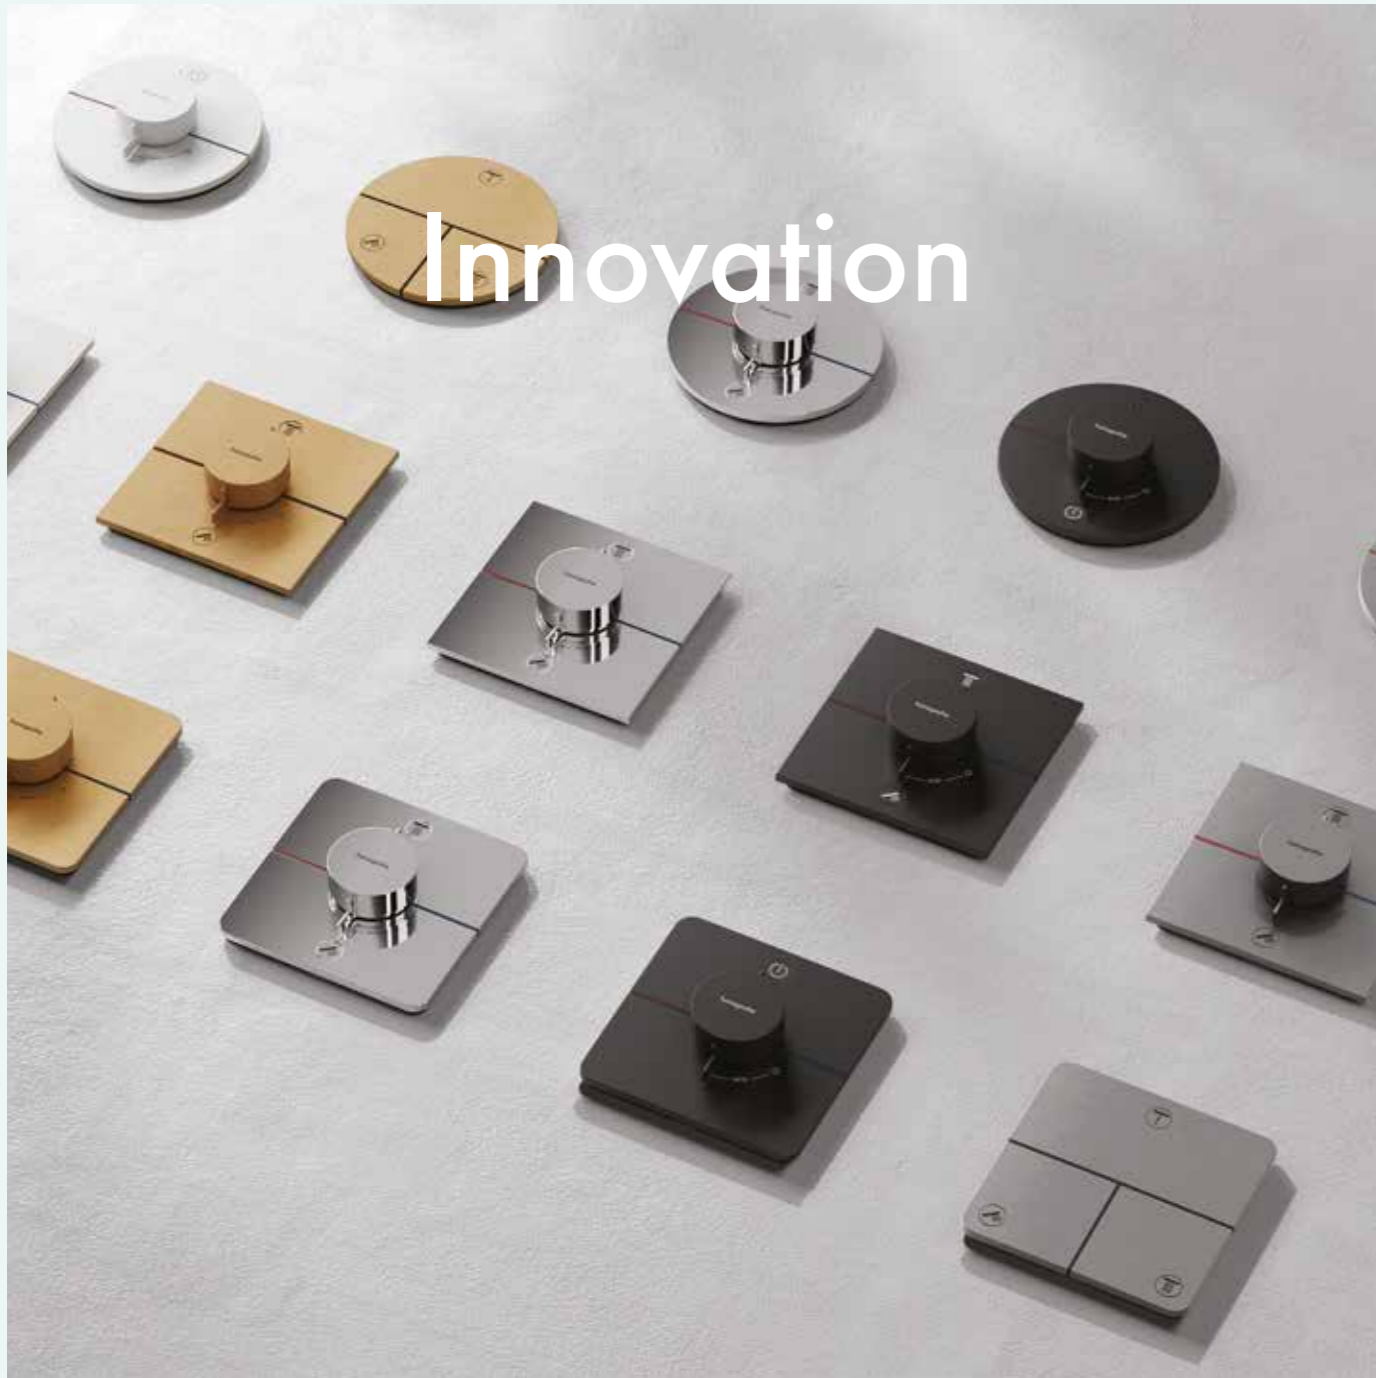

Innovative technologies that revolutionise your bathroom experience

hansgrohe has always been one of the pioneers and innovation leaders in the sanitary industry. We continually push the boundaries and revolutionise what is possible. We don't just optimise designs and materials, but also constantly rethink how they work to suit the needs of our customers. Relaxing jet types like PowderRain or groundbreaking installation solutions like the iBox Universal 2 are good examples of this. We invite people to come along to enjoy the beauty of water with our inventions.