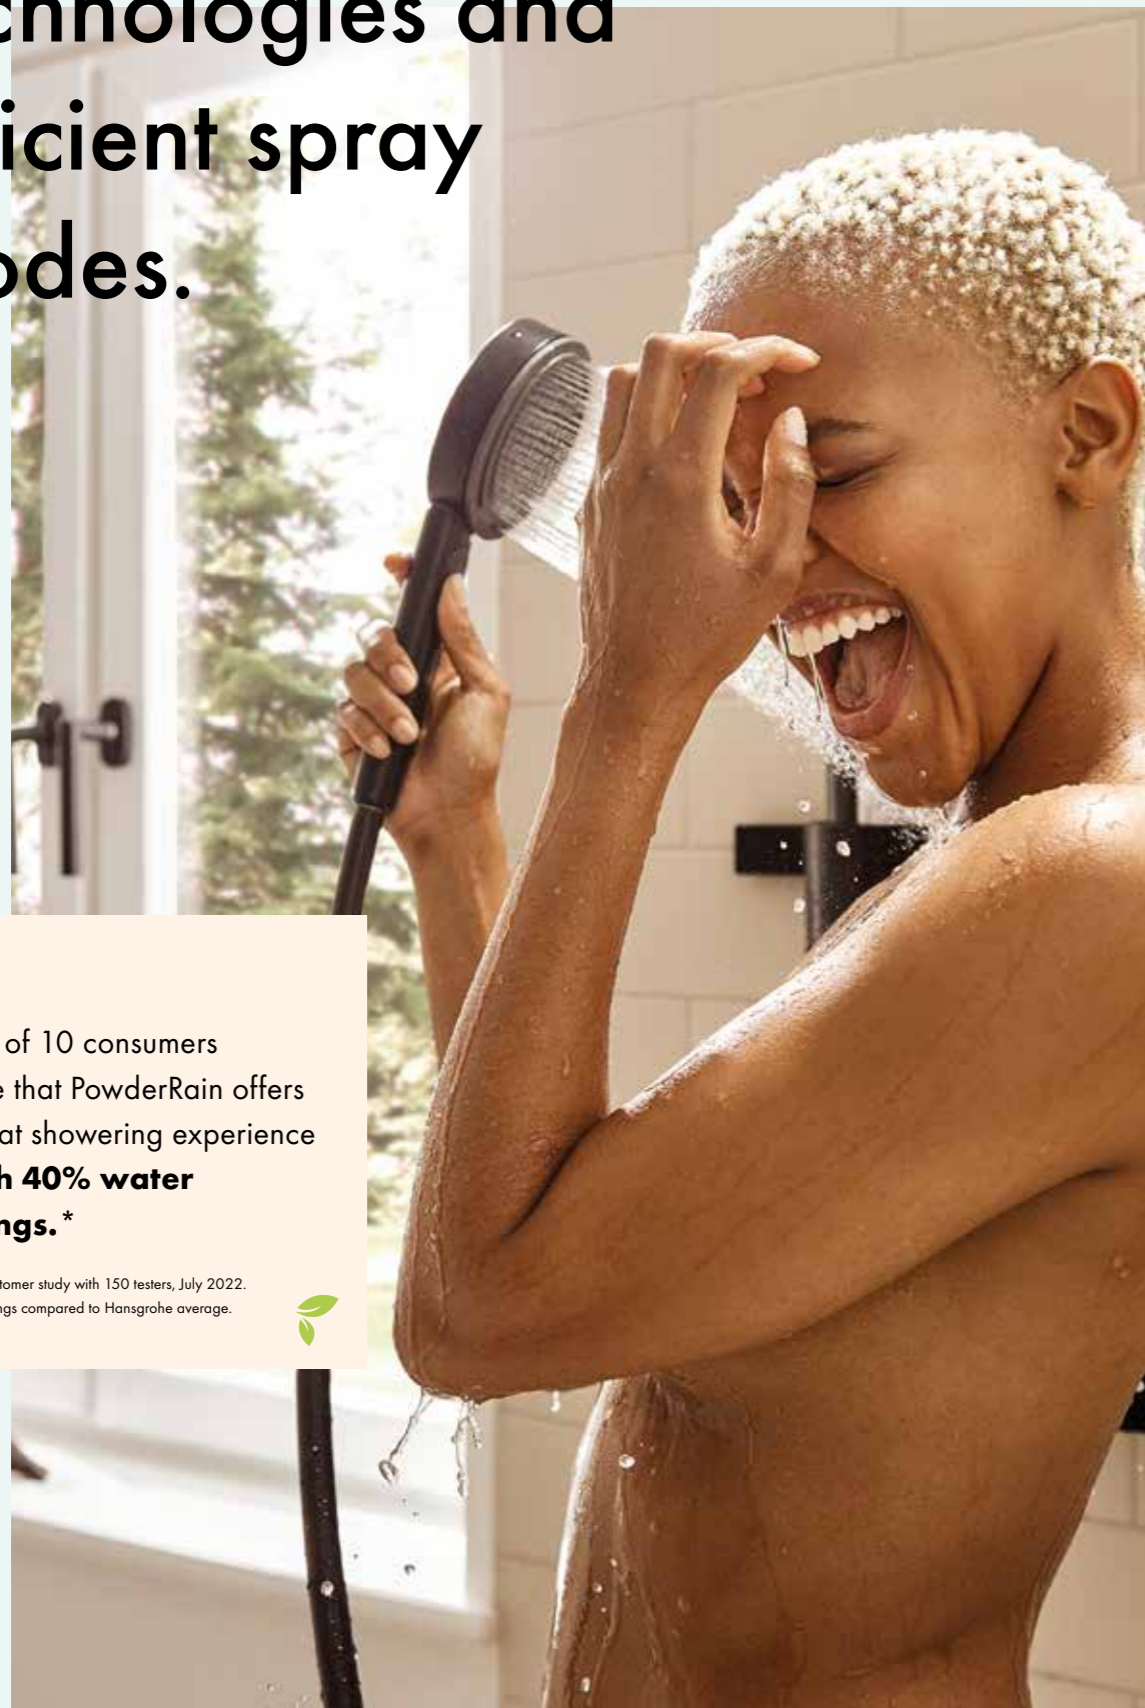

Water-saving technologies and efficient spray modes.

9 out of 10 consumers agree that PowderRain offers a great showering experience - **with 40% water savings.***

*TRND customer study with 150 testers, July 2022. Water savings compared to Hansgrohe average.