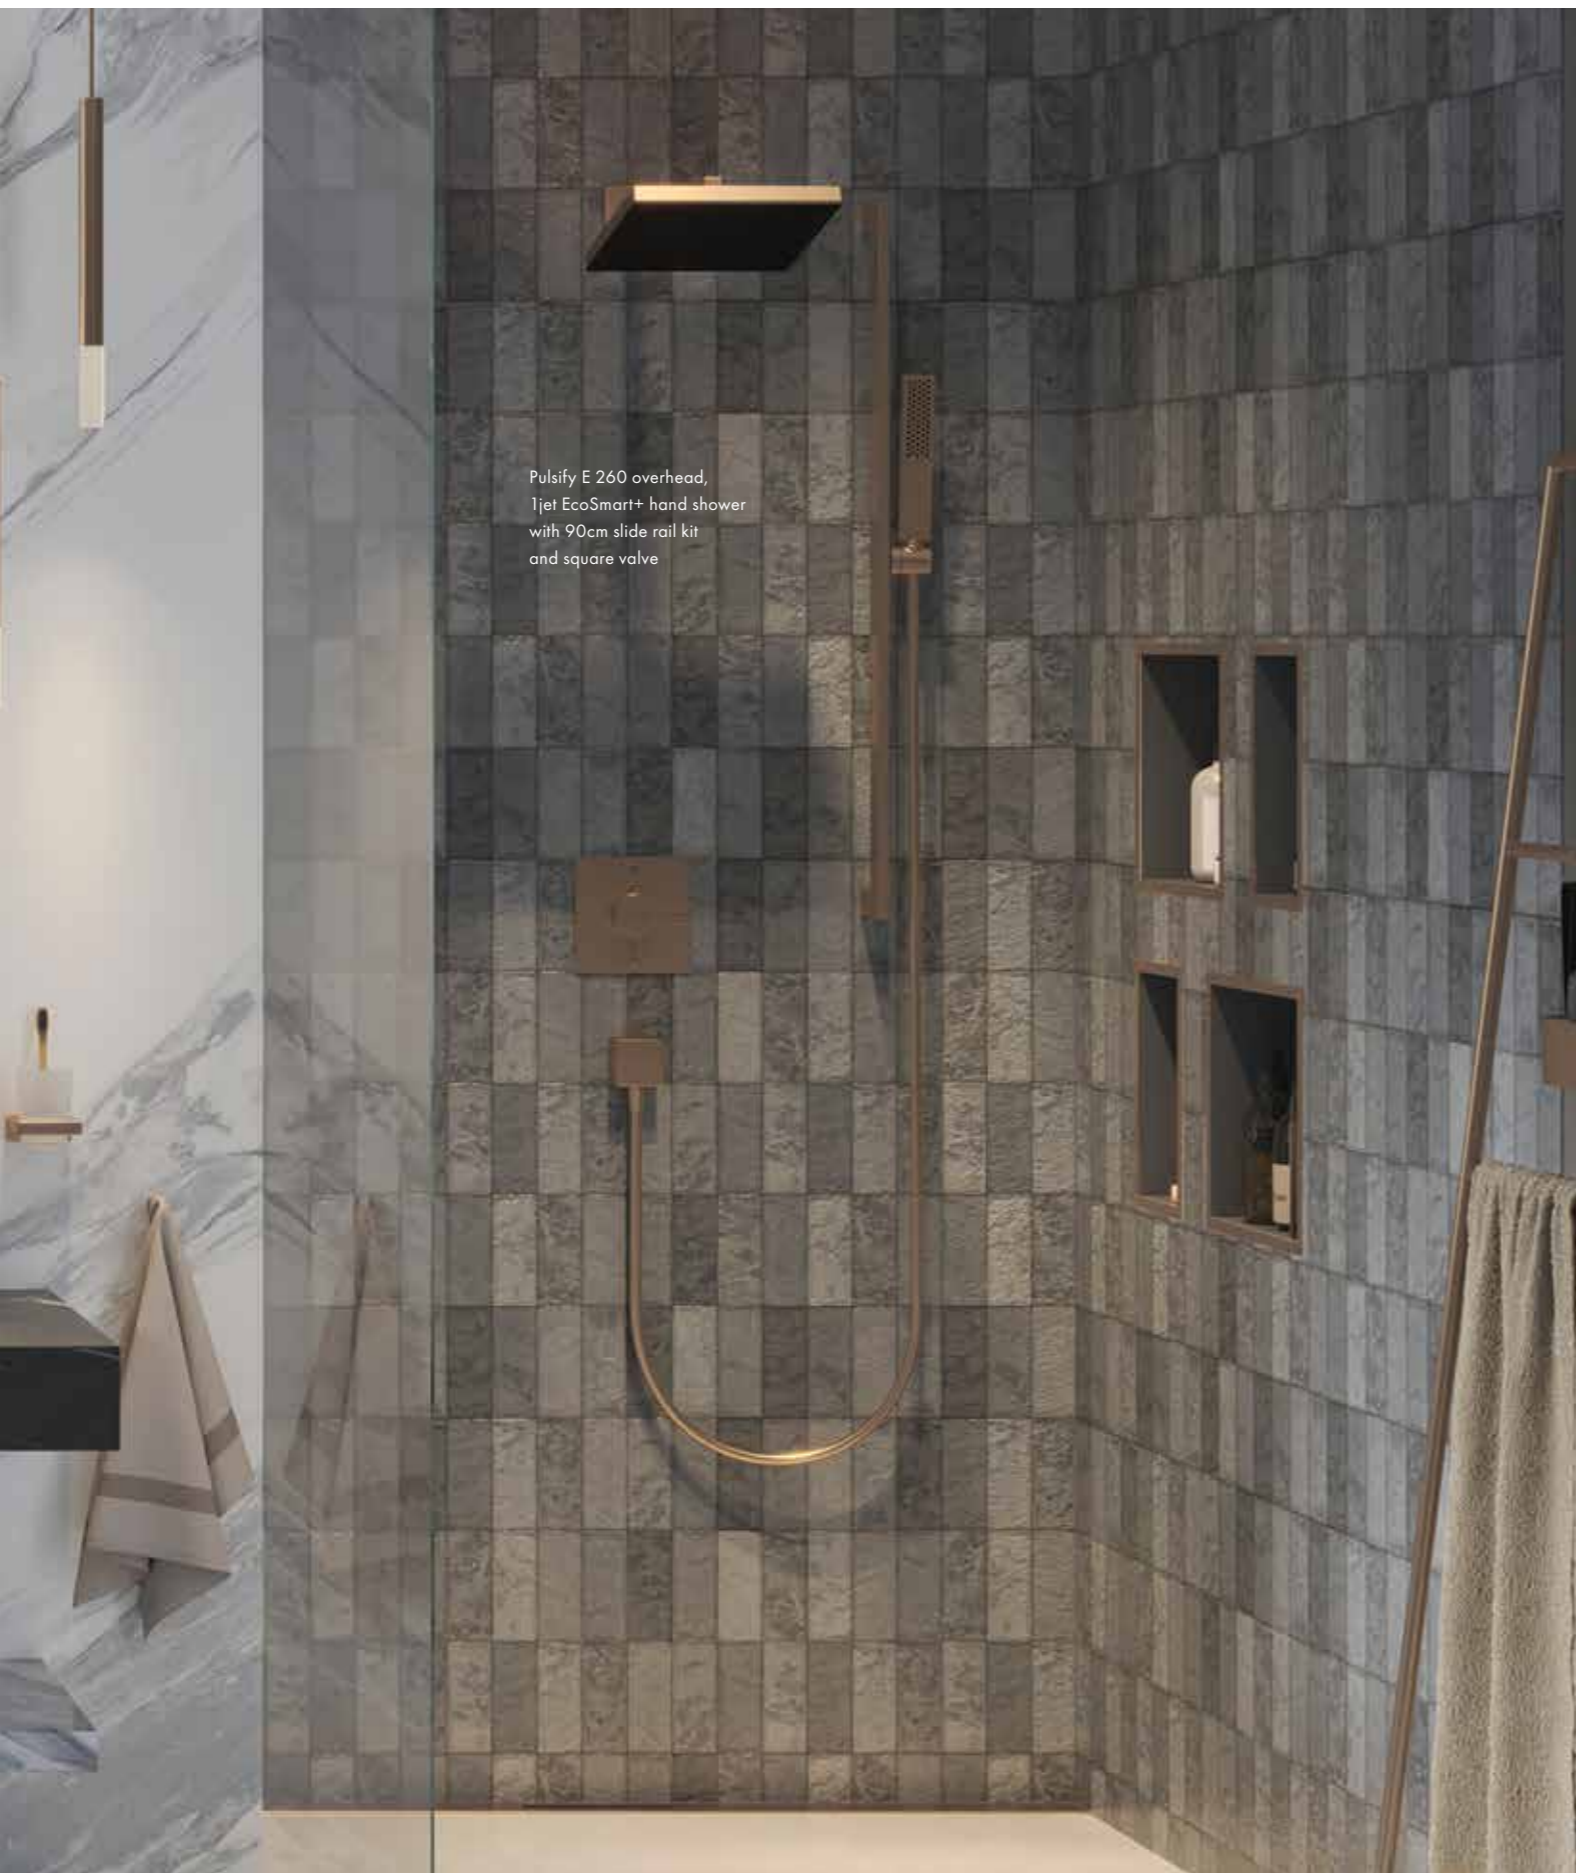

THE EN-SUITE

Pulsify E 260 overhead,
1jet EcoSmart+ hand shower
with 90cm slide rail kit
and square valve