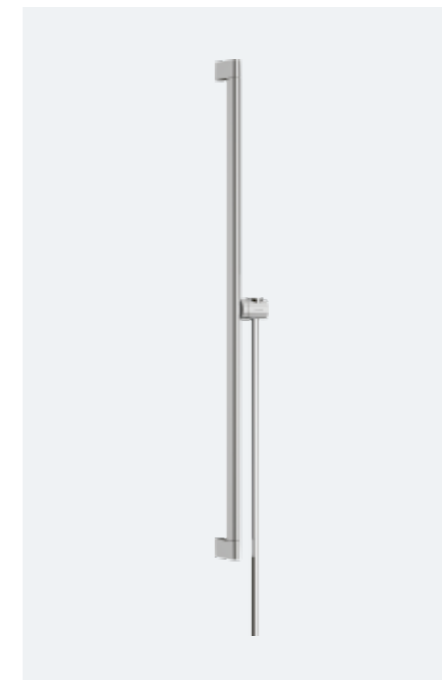

Pulsify Select S
Shower system 600 3jet hand with Ecostat Element

Chrome	24272000	£365
Matt Black	24272670	£474

Croma Select E
Shower set 110 Vario with shower rail 900mm

White/Chrome	26592400	£187
--------------	----------	------

Croma Select S
Shower set 110 Vario with shower rail 900mm

White/Chrome	26572400	£187
--------------	----------	------

Pulsify Select S
Shower set 105 3jet Relaxation with shower bar 650mm

Chrome	24160000	£126
Matt Black	24160670	£176

Unica
Shower bar E Puro 900mm with easy slide hand shower holder and Isiflex shower hose 1600mm

Chrome	24403000	£265
Brushed Bronze	24403140	£397
Matt Black	24403670	£365
Matt White	24403700	£365

Unica
Shower bar S Puro 900mm with easy slide hand shower holder and Isiflex shower hose 1600mm