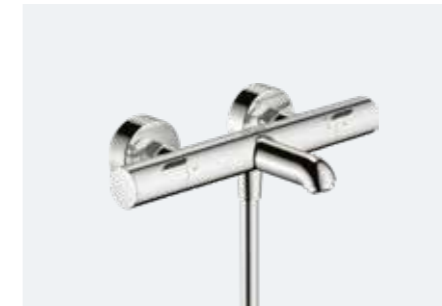

Ecostat Fine

Bath thermostat for exposed installation

Chrome	13325000	£267
Matt Black	13325670	£334