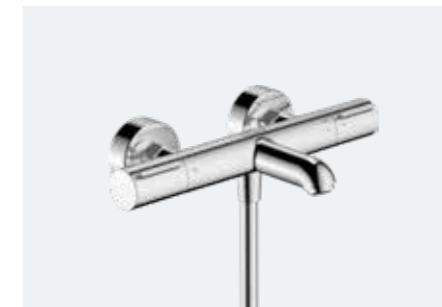

Ecostat Element

Bath thermostat for exposed installation

Chrome	13347000	£279
Matt Black	13347670	£348