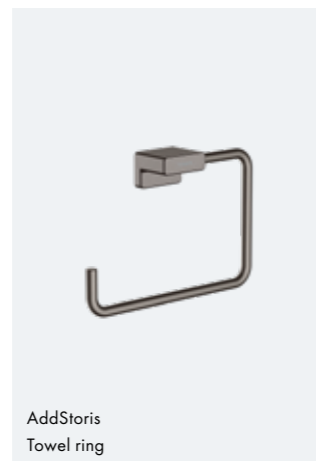

AddStoris toilet brush holder wall mounted

EluPura Q wall hung WC Set 540

AddStoris Towel ring

AddStoris Toothbrush tumbler

AddStoris Soap dish

AddStoris Toilet roll holder with shelf

AddStoris - Toilet brush holder wall mounted