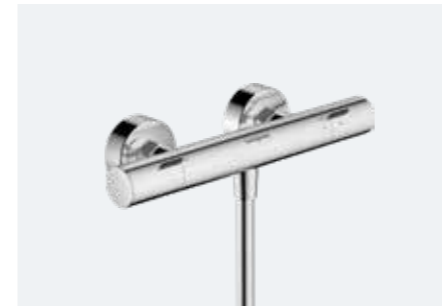

Ecostat Fine

Shower thermostat for exposed installation

Chrome	13324000	£211
Matt Black	13324670	£263

Chrome alternatives (not shown)

with temperature limiter	13323000	£211