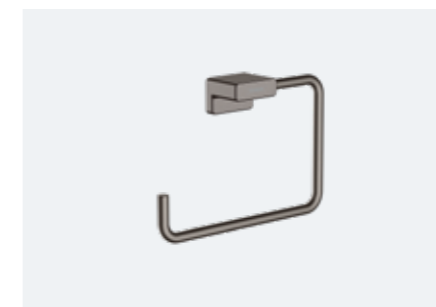

AddStoris
Towel ring

Chrome	41754000	£46
Brushed Bronze	41754140	£69
Brushed Black Chrome	41754340	£69
Matt Black	41754670	£64
Matt White	41754700	£64
Polished Gold Optic	41754990	£69