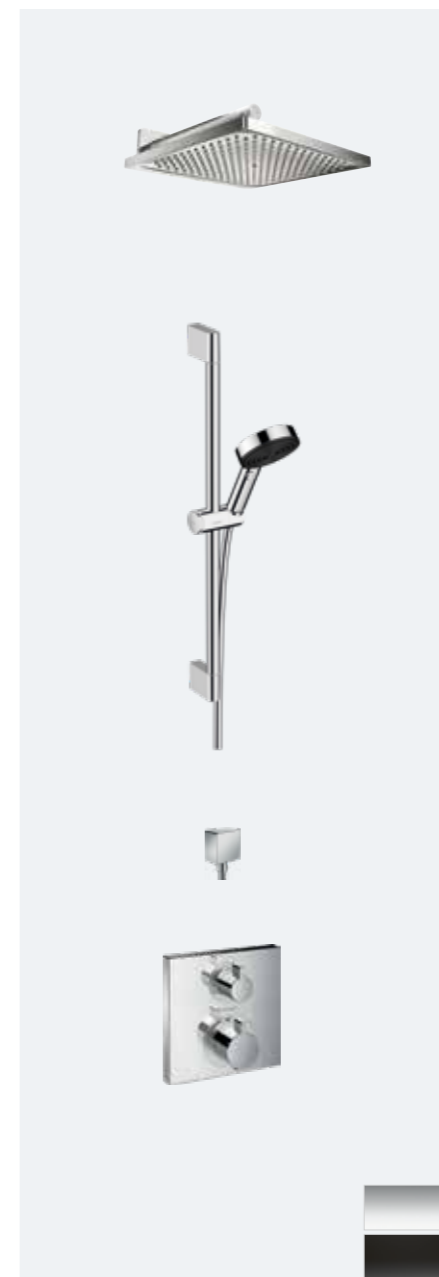

Crometta E 240 overhead, Pulsify 3jet hand shower and slide rail slide with square valve

Chrome	88102326	£1,419
Matt Black	88102325	£1,919