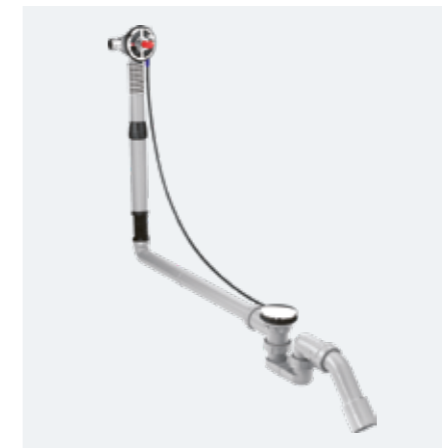

Ecostat E

Thermostatic mixer for concealed installation for 2 outlets

Chrome	15708000	£675
--------	----------	------

Exafill S

Finish set bath filler, waste and overflow set

Chrome	58117000	£221
Brushed Bronze	58117140	£332
Brushed Black Chrome	58117340	£332
Matt Black	58117670	£309
Matt White	58117700	£309
Polished Gold Optic	58117990	£332