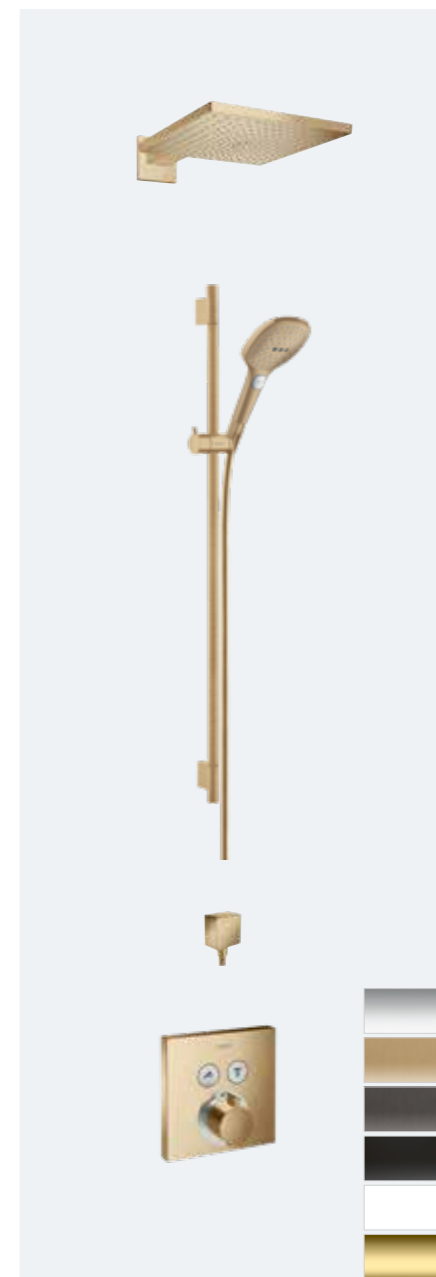

Raindance 300 overhead, 3jet hand shower and slide rail kit with square valve

Chrome	88101306	£2,397
Brushed Bronze	88101309	£3,511
Brushed Black Chrome	88101310	£3,511
Matt Black	88101307	£3,288
Matt White	88101308	£3,288
Polished Gold Optic	88101311	£3,511