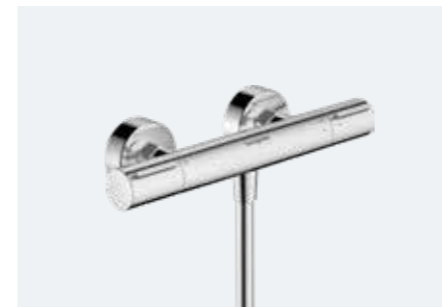

Ecostat Element

Shower thermostat for exposed installation

Chrome	13346000	£222
Matt Black	13346670	£277