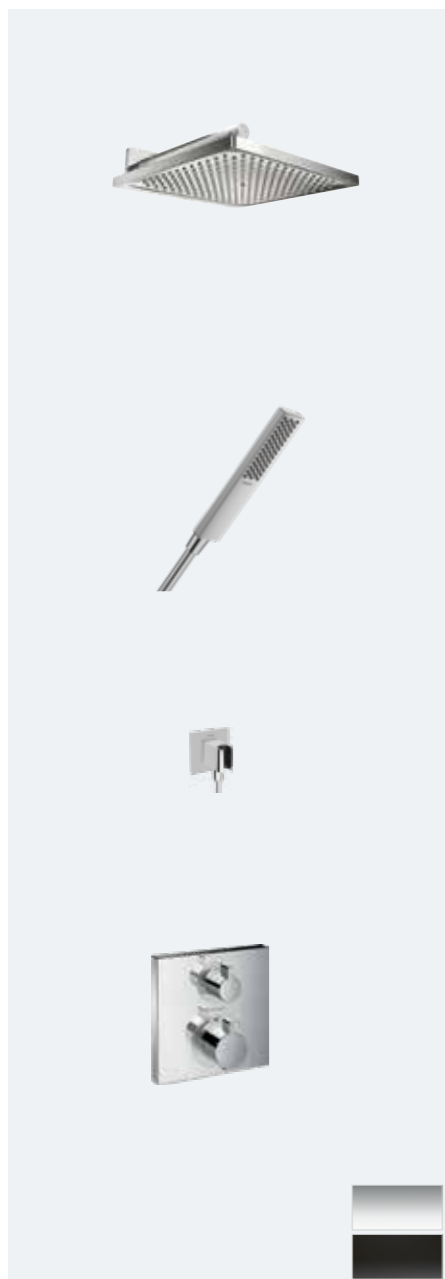

CONCEALED VALVE WITH OVERHEAD SHOWER AND HAND SHOWER HOLDER

Crometta E 240 overhead, baton hand shower and porter with square valve

Chrome	88101344	£1,446
Matt Black	88101345	£1,956

Chrome	88101342	£1,408
Matt Black	88101343	£2,080