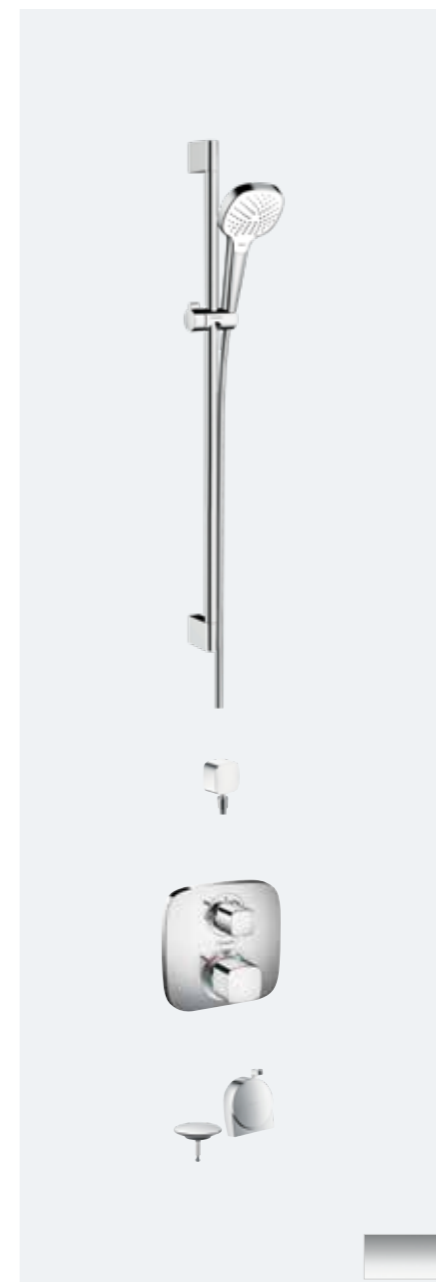

Cromax Select 3jet hand shower, slide rail kit and bath filler/waste with softcube valve

White/chrome 88101284 £1,542