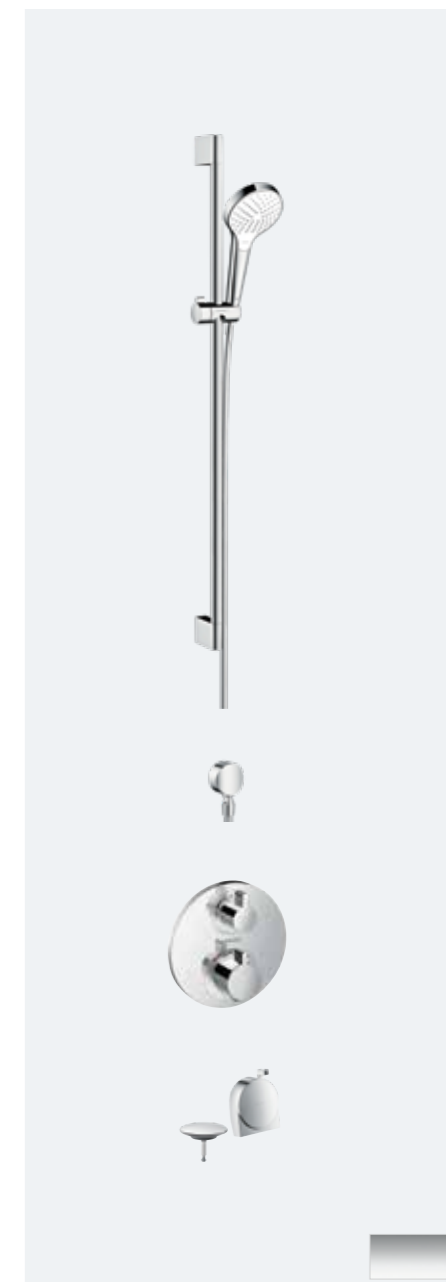

White/chrome 88101282 £1,612

Products shown: Product not featured within this brochure - please speak to sales assistant for further information

Products shown: Cromax Select 3jet hand shower, slide rail kit and bath filler/waste with softcube valve

CONCEALED VALVE WITH SLIDE RAIL KIT AND EXAFILL BATH FILLER

Rain

IntenseRain

TurboRain

Cromax Select 3jet hand shower, slide rail kit and bath filler/waste with softcube valve

White/chrome 88101284 £1,542

Cromax Select 3jet hand shower, slide rail kit and bath filler/waste with round valve