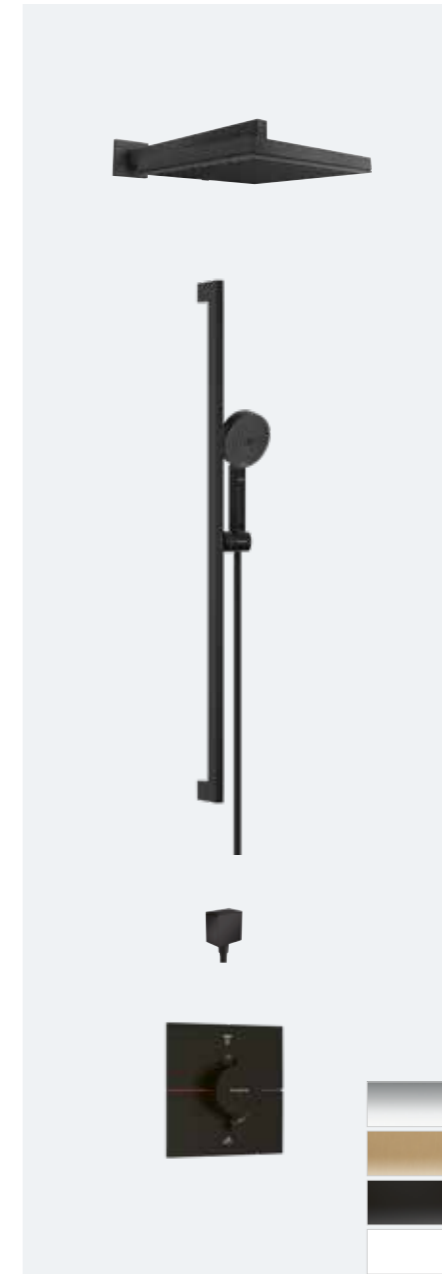

Pulsify 260 overhead, 3jet Relaxation hand shower and slide rail kit with square valve

Chrome	88101286	£1,885
Brushed Bronze	88101287	£2,754
Matt Black	88101288	£2,541
Matt White	88101289	£2,541