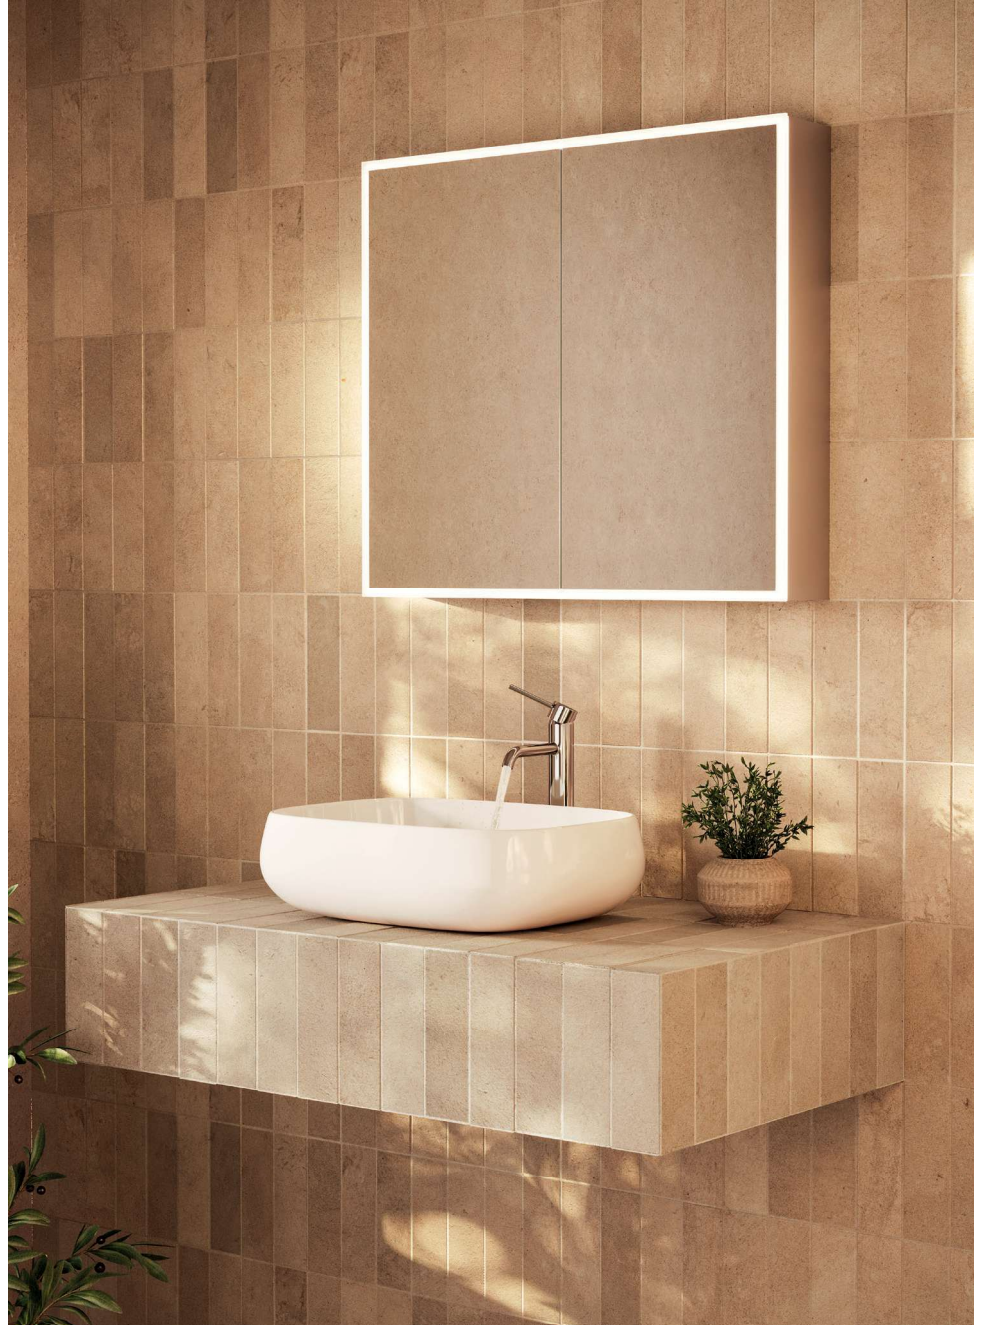

Available sizes:

H70 x W60
From £946

H70 x W80
From £1,018

All dimensions are in cm. Finish prices vary.

Available finishes:

Euna 60 - Brushed Brass | Shown with: Accessory: Atto Robe Hook - Brushed Brass | Brassware: Atlas Tall Mono - Brushed Brass
Basin: Terra 38 - Beige Clay | Countertop: Terra 60 - Beige Clay | Furniture: Veles Compact 60 Wall Hung Unit - Sage Green

Features:

- Colour temperature changing LED illumination
- 2-pin charging socket
- Double-sided mirrored door(s)
- Soft-close hinges
- Touch free operation

Available sizes:

		
H70 x W50 £749	H70 x W60 £899	H70 x W80 £971

H70 x W120 £1,248

All dimensions are in cm

Qubic 80 - Warm White | Shown with: Brassware: Atlas Tall - Chrome | Basin: Opia 56

Ether

Ether creates an inviting ambient glow with super bright LED lighting, bringing both beauty and function to your bathroom.

For technical information and prices, see The Details section p.122

Cayla

Cayla's sleek 10cm depth is ideal for smaller spaces, offering a refined, elegant design and its graceful curves conceal all the functionality you need.