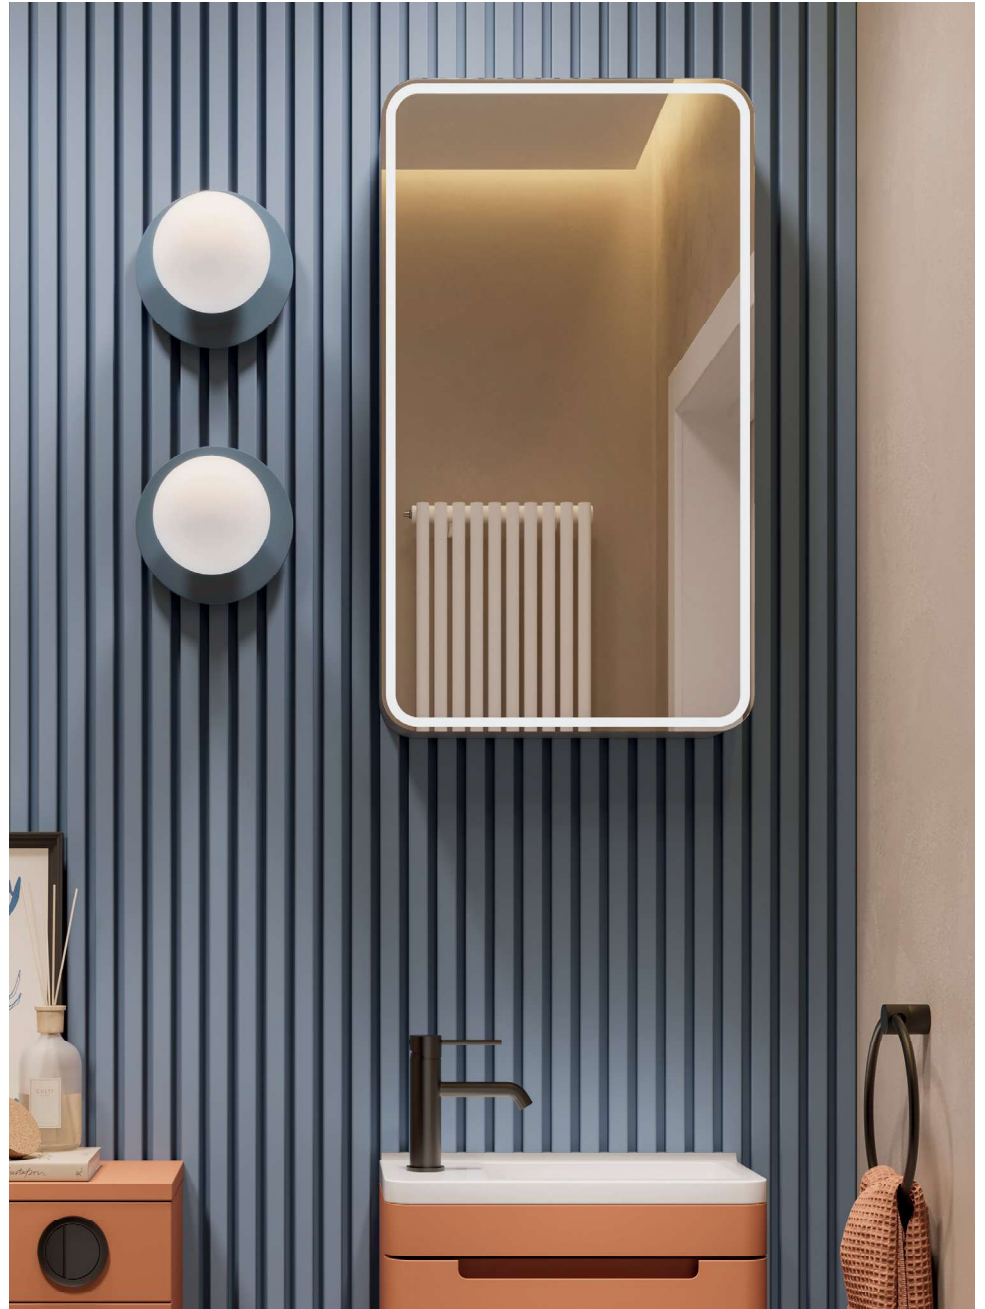

Cayla

Cayla's sleek 10cm depth is ideal for smaller spaces, offering a refined, elegant design and its graceful curves conceal all the functionality you need.

Features:

- Colour temperature changing LED illumination
- Slimline cabinet with 10cm depth
- 2-pin charging socket
- Heated pad
- Touch free operation

Available sizes:

H60 x W40 £568	H70 x W50 £723	H70 x W60 £775

All dimensions are in cm

Cayla 40 - Cool White | Shown with: Brassware: Atlas Mini Mono - Gunmetal | Accessory: Zepto Towel Ring - Gunmetal
Basin: Steward | Furniture: Arc Cloakroom - Terracotta Peach