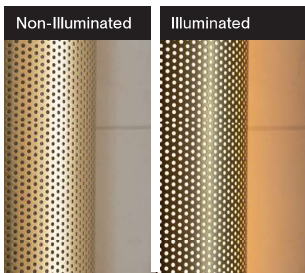

Bastille

Bastille's chic mesh texture combined with its practical charging options, including 2-pin, USB, and USB-C sockets, makes it functional yet elegant.

Bastille Cabinet Mesh Detail

Features:

- Colour temperature changing LED illumination
- Unique mesh texture
- 2-pin and USB charging socket
- Ambient top and bottom lighting
- Internal lighting
- Heated pad
- Touch free operation

Available sizes:

H70 x W60 £1,034   H70 x W80 £1,189

All dimensions are in cm