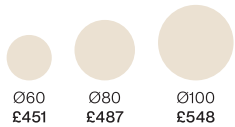

Bellus

Bellus features a bold patterned illumination, creating a striking frame effect and enhancing the ambient glow, adding a sophisticated touch to your space.

Features:

- Colour temperature changing LED illumination
- Heated pad
- Touch free operation
- Ambient lighting

Available sizes:

Ø60	Ø80	Ø100
£451	£487	£548

All dimensions are in cm