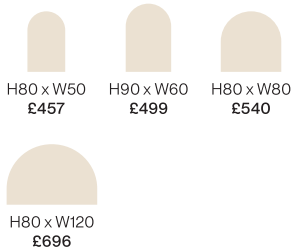

Bastille Mirror Mesh Detail

Features:

- Colour temperature changing LED illumination
- Unique mesh texture
- Heated pad
- Touch Switch
- Ambient lighting

Available sizes:

H80 x W60 £496	H60 x W80 £496

All dimensions are in cm

Available sizes:

Ø60	Ø80	Ø100
£451	£487	£548

All dimensions are in cm

Bellus 100 - Cool White | Shown with: Brassware: Atlas Wall Mounted - Black | Accessory: Atto Soap Dispenser - Black
Basin: Ivy | Furniture: Fabrica 120 Wall Hung Unit - Carbon Grey

Charging socket

Features:

- Colour temperature changing LED illumination
- Ambient under mirror lighting
- 2-pin charging socket
- Larger heated pad
- Touch free operation

Available sizes:

H80 x W50
£457

H90 x W60
£499

H80 x W80
£540

H80 x W120
£696

All dimensions are in cm

Alba 120 - Cool White | Shown with: Brassware: Atlas Wall Mounted - Gunmetal | Basin: Petro - Onyx Black
Furniture: Blend 120 Basin Shelf - Sherwood Oak