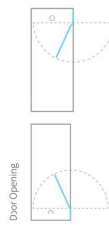

180° Single with Inline Panel / Right

Finish	Width	Adjustment	Code	Price
BZ	900mm	900-915	OXBDHBZC0900L	£975
T	900mm	900-915	OXBDHTC0900L	£1060
F	900mm	900-915	OXBDHFC0900L	£1060
V	900mm	900-915	OXBDHVC0900L	£1060
S	900mm	900-915	OXBDHSC0900L	£855