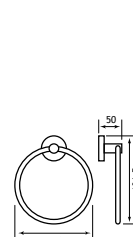

GENOA SOLID BRASS ACCESSORIES

Genoa Solid Brass Accessories

Description	Dimensions width x projection	Code	£ Ex VAT	£ Inc VAT
Robe Hook	53 x 51	52.001	21.00	25.20
Tumbler Holder	67 x 118	52.002	28.00	33.60
Glass Soap Dispenser	72 x 130	52.004	44.00	52.80
Toilet Roll Holder	52 x 130	52.006	26.00	31.20
Spindle Toilet Roll Holder	210 x 70	52.007	41.00	49.20
Metal Brush Holder**	93 diameter	52.013	95.00	114.00
Glass Brush Holder	112 x 153	52.012	39.00	46.80
Soap Dish	108 x 138	52.003	28.00	33.60
Metal Soap Dispenser	52 x 100	52.005	62.00	74.40
Double Split Towel Rail*	52 x 420	52.011	40.00	48.00
Double Towel Rail	643 x 154	52.010	81.00	97.20
Single Towel Rail	643 x 70	52.009	47.00	56.40
Glass Shelf with Barrier	596 x 126	52.008	44.00	52.80
Metal Towel Ring	190 x 170 x 57	52.014	38.00	45.60
Wiper	258 x 55	52.015	33.00	39.60
Covered Toilet Roll Holder	142 x 50	52.016	47.00	56.40

*Each rail moves independently. **Can be floor standing or wall hanging. If wall hanging projection increases to 106mm. Width measurements are to the outside face of each unit i.e. to the end of the brackets where applicable.

FEATURES

- Made of solid brass
- Meticulously polished to produce mirror-like finish
- Bright chrome finish

Can be freestanding or wall mounted

52.014