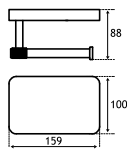

52.502

52.502