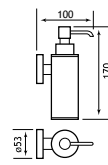

Genoa

GENOA SOLID BRASS ACCESSORIES

FEATURES

- Made of solid brass
- Meticulously polished to produce mirror-like finish
- Bright chrome finish

Can be freestanding or wall mounted

52.005

52.006

52.007

52.008

52.009

52.010

Each rail moves independently

52.005