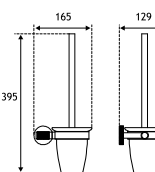

CATANIA ACCESSORIES - MATT BLACK / BRUSHED BRASS

Asti Accessories						
Description	Colour	Dimensions width x projection	Code	£ Ex VAT	£ Inc VAT	
Catania Toilet Roll Holder	Matt Black / Brushed Brass	159 x 87	52.501	31.00	37.20	
Catania Toilet Roll Holder with Shelf	Matt Black / Brushed Brass	159 x 100	52.502	61.00	73.20	
Catania Double Robe hook	Matt Black / Brushed Brass	60 x 66	52.503	19.00	22.80	
Catania Towel Ring	Matt Black / Brushed Brass	213 x 63	52.504	23.00	27.60	
Catania Soap Dish	Matt Black / Brushed Brass	149 x 127	52.505	38.00	45.60	
Catania Tumbler Holder	Matt Black / Brushed Brass	128 x 106	52.506	38.00	45.60	
Catania Toilet Brush Holder Glass	Matt Black / Brushed Brass	165 x 129	52.507	54.00	64.80	
Catania Toilet Brush Holder	Matt Black / Brushed Brass	94 x 109	52.508	86.00	103.20	
Catania Soap Dispenser	Matt Black / Brushed Brass	129 x 119	52.509	51.00	61.20	
Catania Glass Shelf	Matt Black / Brushed Brass	600 x 125	52.511	43.00	51.60	
Catania Double Split towel rail	Matt Black / Brushed Brass	406 x 50	52.512	32.00	38.40	
Catania Single Towel bar	Matt Black / Brushed Brass	600 x 82	52.513	53.00	63.60	
Catania Double Towel bar	Matt Black / Brushed Brass	600 x 124	52.514	66.00	79.20	
Catania Towel Rack with bar	Matt Black / Brushed Brass	600 x 224	52.515	135.00	162.00	

Width & projection measurements all in millimetres.

1. **FEATURES**
2. Modern, minimalist design
   - Made of solid brass
   - Meticulously polished to produce mirror-like finish
   - Bright Brushed Brass & Matt Black finish

52.507