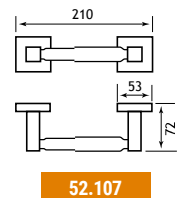

Rimini

Rimini Solid Brass				
Description	Dimensions width x projection	Code	£ Ex VAT	£ Inc VAT
Robe Hook	52 x 55	52.101	23.00	27.60
Tumbler Holder	67 x 118	52.102	30.00	36.00
Glass Soap Dispenser	72 x 130	52.104	50.00	60.00
Toilet Roll Holder	141 x 51	52.106	26.00	31.20
Spindle Toilet Roll Holder	207 x 72	52.107	42.00	50.40
Glass Brush Holder	115 x 155	52.112	42.00	50.40
Metal Brush Holder**	93 x 107	52.113	101.00	121.20
Soap Dish	110 x 141	52.103	30.00	36.00
Metal Soap Dispenser	52 x 100	52.105	67.00	80.40
Double Split Towel Rail*	52 x 420	52.111	41.00	49.20
Double Towel Rail	643 x 129	52.110	98.00	117.60
Single Towel Rail	640 x 71	52.109	55.00	66.00
Glass Shelf with Barrier	600 x 125	52.108	50.00	60.00
Metal Towel Ring	165 x 162 x 50	52.114	41.00	49.20
Wiper	258 x 55	52.115	55.00	66.00
Covered Toilet Roll Holder	142 x 50	52.116	50.00	60.00

*Each rail moves independently. **Can be floor standing or wall hanging. If wall hanging projection increases to 106mm. Width measurements are to the outside face of each unit i.e. to the end of the brackets where applicable.

FEATURES

- Made of solid brass
- Meticulously polished to produce mirror-like finish
- Bright chrome finish

52.107