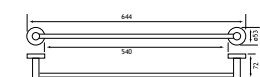

52.008

52.009