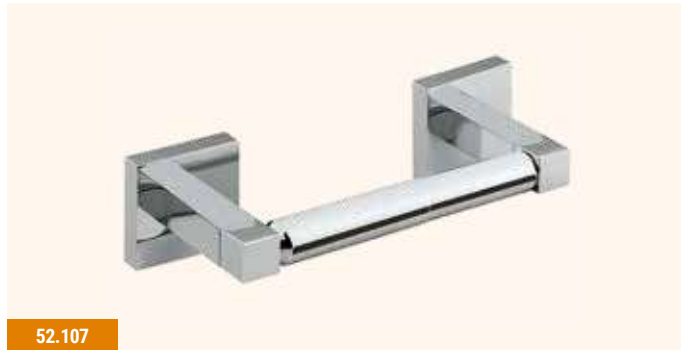

52.106

52.114