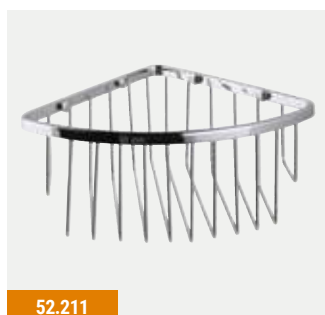

### FEATURES

- Constructed from solid brass
- Hardwearing
- Easy to clean
- Polished chrome
- Factory assembled
- Easy to fit

52.233

52.243

52.231

52.241

52.211

52.209

52.208

52.202

52.203

52.206

52.205

52.201

52.232

52.242