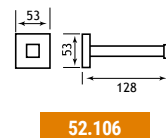

Rimini

Rimini Solid Brass				
Description	Dimensions width x projection	Code	£ Ex VAT	£ Inc VAT
Robe Hook	52 x 55	52.101	23.00	27.60
Tumbler Holder	67 x 118	52.102	30.00	36.00
Glass Soap Dispenser	72 x 130	52.104	50.00	60.00
Toilet Roll Holder	141 x 51	52.106	26.00	31.20
Spindle Toilet Roll Holder	207 x 72	52.107	42.00	50.40
Glass Brush Holder	115 x 155	52.112	42.00	50.40
Metal Brush Holder**	93 x 107	52.113	101.00	121.20
Soap Dish	110 x 141	52.103	30.00	36.00
Metal Soap Dispenser	52 x 100	52.105	67.00	80.40
Double Split Towel Rail*	52 x 420	52.111	41.00	49.20
Double Towel Rail	643 x 129	52.110	98.00	117.60
Single Towel Rail	640 x 71	52.109	55.00	66.00
Glass Shelf with Barrier	600 x 125	52.108	50.00	60.00
Metal Towel Ring	165 x 162 x 50	52.114	41.00	49.20
Wiper	258 x 55	52.115	55.00	66.00
Covered Toilet Roll Holder	142 x 50	52.116	50.00	60.00

*Each rail moves independently. **Can be floor standing or wall hanging. If wall hanging projection increases to 106mm. Width measurements are to the outside face of each unit i.e. to the end of the brackets where applicable.

FEATURES

- Made of solid brass
- Meticulously polished to produce mirror-like finish
- Bright chrome finish

52.106