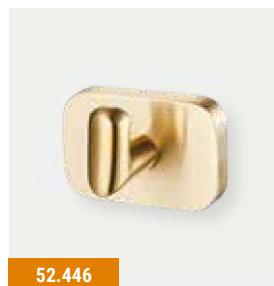

Asti Range

ASTI ACCESSORIES - BRUSHED BRASS & MATT WHITE

Asti Accessories					
Description	Colour	Dimensions width x projection	Code	£ Ex VAT	£ Inc VAT
Asti Towel Ring and Double Hook	Brushed Brass	416 x 73	52.441	80.00	96.00
Asti Towel Ring and Double Hook	Matt White	416 x 73	52.461	72.00	86.40
Asti Towel Ring, Hook & Tumbler Holder	Brushed Brass	416 x 90	52.442	80.00	96.00
Asti Towel Ring, Hook & Tumbler Holder	Matt White	416 x 90	52.462	72.00	86.40
Asti Towel Ring	Brushed Brass	160 x 46	52.443	34.00	40.80
Asti Towel Ring	Matt White	160 x 46	52.463	31.00	37.20
Asti Toilet Roll Holder with Glass Shelf	Brushed Brass	150 x 124	52.444	61.00	73.20
Asti Toilet Roll Holder with Glass Shelf	Matt White	150 x 124	52.464	56.00	67.20
Asti Toilet Roll Holder	Brushed Brass	150 x 70	52.445	27.00	32.40
Asti Toilet Roll Holder	Matt White	150 x 70	52.465	24.00	28.80
Asti Robe Hook Curved	Brushed Brass	58 x 41	52.446	18.00	21.60
Asti Robe Hook Curved	Matt White	58 x 41	52.466	17.00	20.40
Asti Double Tumbler Holder	Brushed Brass	166 x 84	52.447	51.00	61.20
Asti Double Tumbler Holder	Matt White	166 x 84	52.467	45.00	54.00
Asti Tumbler Holder	Brushed Brass	67 x 90	52.448	26.00	31.20
Asti Tumbler Holder	Matt White	67 x 90	52.468	24.00	28.80
Asti Soap Dish Holder	Brushed Brass	110 x 126	52.449	26.00	31.20
Asti Soap Dish Holder	Matt White	110 x 126	52.469	24.00	28.80

Width & projection measurements all in millimetres.

FEATURES

- Modern, minimalist design
- Made of solid brass
- Meticulously polished to produce mirror-like finish
- Bright Brushed Brass finish

52.445

52.465

52.466

52.467

52.468

52.469