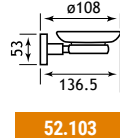

Rimini

Rimini Solid Brass				
Description	Dimensions width x projection	Code	£ Ex VAT	£ Inc VAT
Robe Hook	52 x 55	52.101	23.00	27.60
Tumbler Holder	67 x 118	52.102	30.00	36.00
Glass Soap Dispenser	72 x 130	52.104	50.00	60.00
Toilet Roll Holder	141 x 51	52.106	26.00	31.20
Spindle Toilet Roll Holder	207 x 72	52.107	42.00	50.40
Glass Brush Holder	115 x 155	52.112	42.00	50.40
Metal Brush Holder**	93 x 107	52.113	101.00	121.20
Soap Dish	110 x 141	52.103	30.00	36.00
Metal Soap Dispenser	52 x 100	52.105	67.00	80.40
Double Split Towel Rail*	52 x 420	52.111	41.00	49.20
Double Towel Rail	643 x 129	52.110	98.00	117.60
Single Towel Rail	640 x 71	52.109	55.00	66.00
Glass Shelf with Barrier	600 x 125	52.108	50.00	60.00
Metal Towel Ring	165 x 162 x 50	52.114	41.00	49.20
Wiper	258 x 55	52.115	55.00	66.00
Covered Toilet Roll Holder	142 x 50	52.116	50.00	60.00

*Each rail moves independently. **Can be floor standing or wall hanging. If wall hanging projection increases to 106mm. Width measurements are to the outside face of each unit i.e. to the end of the brackets where applicable.

FEATURES

- Made of solid brass
- Meticulously polished to produce mirror-like finish
- Bright chrome finish

52.103