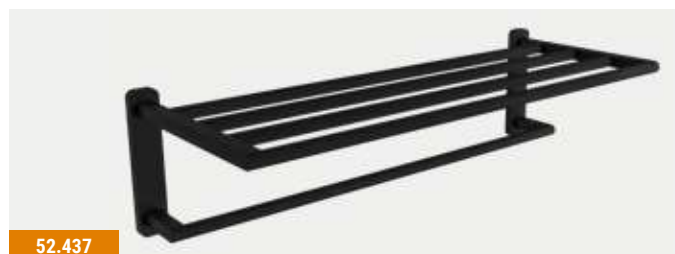

Asti Range

ASTI ACCESSORIES - CHROME & MATT BLACK

Asti Accessories					
Description	Colour	Dimensions width x projection	Code	£ Ex VAT	£ Inc VAT
Asti Soap Dispenser	Chrome	72 x 105	52.411	52.00	62.40
Asti Soap Dispenser	Matt Black	72 x 105	52.431	54.00	64.80
Asti Toilet Brush Holder	Chrome	113 x 127	52.412	44.00	52.80
Asti Toilet Brush Holder	Matt Black	113 x 127	52.432	47.00	56.40
Asti Glass Shelf	Chrome	600 x 128	52.413	40.00	48.00
Asti Glass Shelf	Matt Black	600 x 128	52.433	42.00	50.40
Asti Towel Rail	Chrome	600 x 70	52.414	53.00	63.60
Asti Towel Rail	Matt Black	600 x 70	52.434	57.00	68.40
Asti Double Towel Rail	Chrome	600 x 120	52.415	83.00	99.60
Asti Double Towel Rail	Matt Black	600 x 120	52.435	88.00	105.60
Asti Double Split Rail	Chrome	407 x 47	52.416	52.00	62.40
Asti Double Split Rail	Matt Black	407 x 47	52.436	54.00	64.80
Asti Towel shelf	Chrome	572 x 220	52.417	207.00	248.40
Asti Towel shelf	Matt Black	572 x 220	52.437	219.00	262.80
Asti Triple robe Hook	Chrome	174 x 42	52.418	40.00	48.00
Asti Triple robe Hook	Matt Black	174 x 42	52.438	42.00	50.40

Width & projection measurements all in millimetres.

FEATURES

- Modern, minimalist design
- Made of solid brass
- Meticulously polished to produce mirror-like finish
- Bright chrome finish

52.432

52.435

52.436

52.437