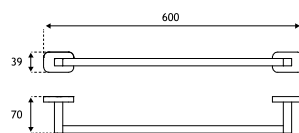

52.414

52.434