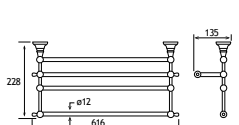

Rockingham

ROCKINGHAM SOLID BRASS ACCESSORIES

52.048