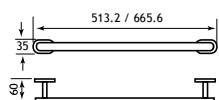

52.026

52.027 / 52.221