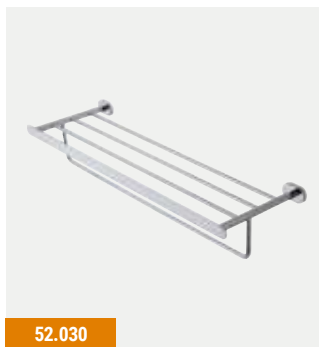

SALERNO SOLID BRASS ACCESSORIES

Salerno Solid Brass Accessories				
Description	Dimensions width x projection	Code	£ Ex VAT	£ Inc VAT
Tumbler Holder	95 x 113	52.020	24.00	28.80
Tumbler Holder Matt Smooth Black	95 x 113	52.215	24.00	28.80
Soap Dish	108 x 129	52.021	24.00	28.80
Soap Dish Matt Smooth Black	108 x 129	52.216	24.00	28.80
Robe Hook	56 x 50	52.022	20.00	24.00
Robe Hook Matt Smooth Black	56 x 50	52.217	20.00	24.00
Toilet Roll Holder	166 x 60	52.023	30.00	36.00
Toilet Roll Holder Matt Smooth Black	166 x 60	52.218	30.00	36.00
Towel Ring	213 x 118	52.024	33.00	39.60
Towel Holder	200 x 50	52.025	45.00	54.00
Towel Holder Matt Smooth Black	200 x 50	52.219	45.00	54.00
450mm Single Towel Rail	513 x 60	52.026	74.00	88.80
Single Towel Rail	666 x 60	52.027	83.00	99.60
Single Towel Rail Matt Smooth Black	666 x 60	52.221	96.00	115.20
450mm Double Towel Rail	513 x 110	52.028	96.00	115.20
600mm Double Towel Rail	666 x 110	52.029	113.00	135.60
Towel Rack with Bar	666 x 215	52.030	217.00	260.40
Glass Shelf	500 x 115	52.031	45.00	54.00
Glass Brush Holder	68 x 109	52.032	37.00	44.40
Glass Brush Holder Matt Smooth Black	68 x 109	52.220	37.00	44.40

FEATURES

- Made of solid brass
- A Choice of a bright chrome finish or matt smooth black
- Meticulously polished to produce mirror-like finish (chrome only)

52.028

52.027 / 52.221