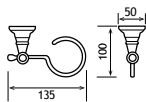

Rockingham

Rockingham Solid Brass			
Description	Code	£ Ex VAT	£ Inc VAT
Rockingham Robe Hook	52.040	44.00	52.80
Rockingham Tumbler Holder	52.041	68.00	81.60
Rockingham Double Tumbler Holder	52.042	95.00	114.00
Rockingham Soap Dish	52.043	68.00	81.60
Rockingham Towel Ring	52.044	62.00	74.40
Rockingham Toilet Roll Holder	52.045	72.00	86.40
Rockingham Single Towel Rail	52.046	95.00	114.00
Rockingham Double Towel Rail	52.047	157.00	188.40
Rockingham Towel Shelf	52.048	270.00	324.00
Rockingham Glass Shelf with Barrier	52.049	102.00	122.40
Rockingham Toilet Brush Holder	52.050	88.00	105.60
Rockingham Covered Toilet Roll Holder	52.051	78.00	93.60

FEATURES

- Constructed from solid brass
- Polished chrome finish
- Traditional design
- Easy to fit

52.041