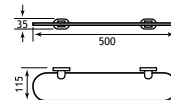

SALERNO SOLID BRASS ACCESSORIES

Salerno Solid Brass Accessories				
Description	Dimensions width x projection	Code	£ Ex VAT	£ Inc VAT
Tumbler Holder	95 x 113	52.020	24.00	28.80
Tumbler Holder Matt Smooth Black	95 x 113	52.215	24.00	28.80
Soap Dish	108 x 129	52.021	24.00	28.80
Soap Dish Matt Smooth Black	108 x 129	52.216	24.00	28.80
Robe Hook	56 x 50	52.022	20.00	24.00
Robe Hook Matt Smooth Black	56 x 50	52.217	20.00	24.00
Toilet Roll Holder	166 x 60	52.023	30.00	36.00
Toilet Roll Holder Matt Smooth Black	166 x 60	52.218	30.00	36.00
Towel Ring	213 x 118	52.024	33.00	39.60
Towel Holder	200 x 50	52.025	45.00	54.00
Towel Holder Matt Smooth Black	200 x 50	52.219	45.00	54.00
450mm Single Towel Rail	513 x 60	52.026	74.00	88.80
Single Towel Rail	666 x 60	52.027	83.00	99.60
Single Towel Rail Matt Smooth Black	666 x 60	52.221	96.00	115.20
450mm Double Towel Rail	513 x 110	52.028	96.00	115.20
600mm Double Towel Rail	666 x 110	52.029	113.00	135.60
Towel Rack with Bar	666 x 215	52.030	217.00	260.40
Glass Shelf	500 x 115	52.031	45.00	54.00
Glass Brush Holder	68 x 109	52.032	37.00	44.40
Glass Brush Holder Matt Smooth Black	68 x 109	52.220	37.00	44.40

FEATURES

- Made of solid brass
- A Choice of a bright chrome finish or matt smooth black
- Meticulously polished to produce mirror-like finish (chrome only)

52.027 / 52.221

52.031