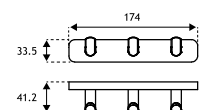

52.418

52.438