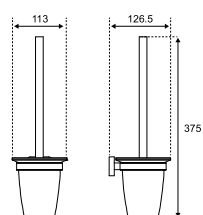

52.457

52.452

52.472