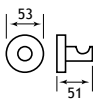

Genoa

GENOA SOLID BRASS ACCESSORIES

FEATURES

- Made of solid brass
- Meticulously polished to produce mirror-like finish
- Bright chrome finish

Can be freestanding or wall mounted

52.005

52.006

52.007

52.008

52.009

52.010

Each rail moves independently

52.001