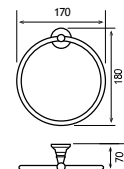

52.051

52.044