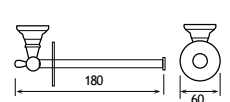

Rockingham

Rockingham Solid Brass			
Description	Code	£ Ex VAT	£ Inc VAT
Rockingham Robe Hook	52.040	44.00	52.80
Rockingham Tumbler Holder	52.041	68.00	81.60
Rockingham Double Tumbler Holder	52.042	95.00	114.00
Rockingham Soap Dish	52.043	68.00	81.60
Rockingham Towel Ring	52.044	62.00	74.40
Rockingham Toilet Roll Holder	52.045	72.00	86.40
Rockingham Single Towel Rail	52.046	95.00	114.00
Rockingham Double Towel Rail	52.047	157.00	188.40
Rockingham Towel Shelf	52.048	270.00	324.00
Rockingham Glass Shelf with Barrier	52.049	102.00	122.40
Rockingham Toilet Brush Holder	52.050	88.00	105.60
Rockingham Covered Toilet Roll Holder	52.051	78.00	93.60

FEATURES

- Constructed from solid brass
- Polished chrome finish
- Traditional design
- Easy to fit

52.045