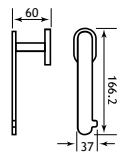

52.024

52.023

52.218