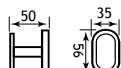

52.022

52.217