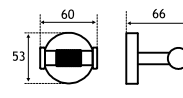

Catania

CATANIA ACCESSORIES - MATT BLACK / BRUSHED BRASS

52.503