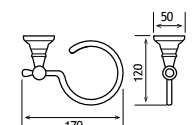

Rockingham

ROCKINGHAM SOLID BRASS ACCESSORIES

52.050