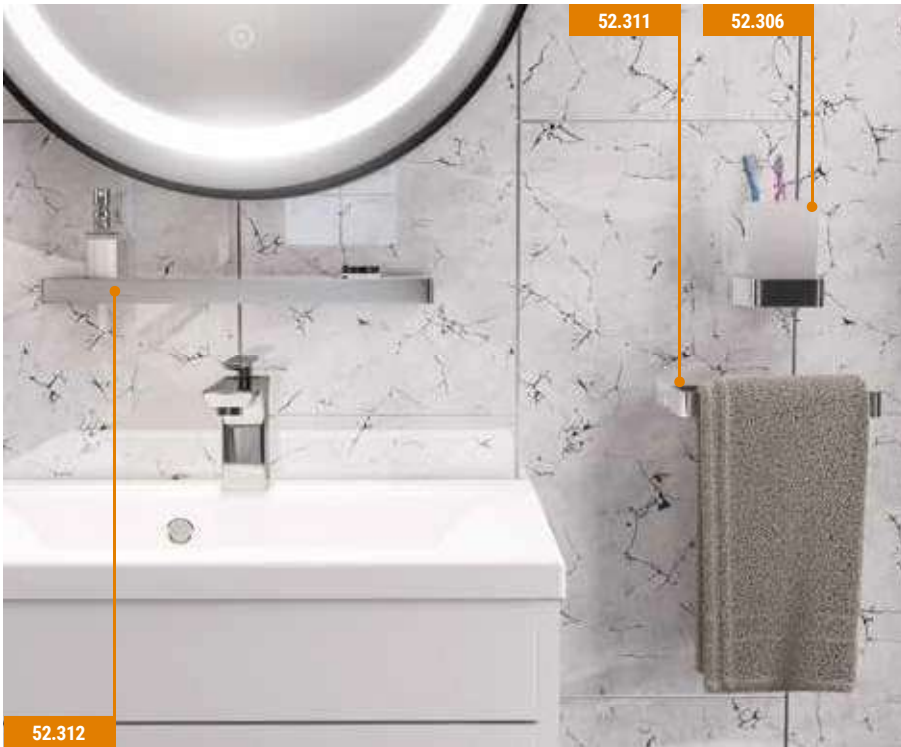

Width & projection measurements all in millimetres.

### FEATURES

- Modern, minimalist design
- Made of solid brass
- Bright chrome finish
- Meticulously polished to produce mirror-like finish

52.303

52.304

52.305

52.302

52.301

52.311

# Rimini

Rimini Solid Brass				
Description	Dimensions width x projection	Code	£ Ex VAT	£ Inc VAT
Robe Hook	52 x 55	52.101	23.00	<b>27.60</b>
Tumbler Holder	67 x 118	52.102	30.00	<b>36.00</b>
Glass Soap Dispenser	72 x 130	52.104	50.00	<b>60.00</b>
Toilet Roll Holder	141 x 51	52.106	26.00	<b>31.20</b>
Spindle Toilet Roll Holder	207 x 72	52.107	42.00	<b>50.40</b>
Glass Brush Holder	115 x 155	52.112	42.00	<b>50.40</b>
Metal Brush Holder**	93 x 107	52.113	101.00	<b>121.20</b>
Soap Dish	110 x 141	52.103	30.00	<b>36.00</b>
Metal Soap Dispenser	52 x 100	52.105	67.00	<b>80.40</b>
Double Split Towel Rail*	52 x 420	52.111	41.00	<b>49.20</b>
Double Towel Rail	643 x 129	52.110	98.00	<b>117.60</b>
Single Towel Rail	640 x 71	52.109	55.00	<b>66.00</b>
Glass Shelf with Barrier	600 x 125	52.108	50.00	<b>60.00</b>
Metal Towel Ring	165 x 162 x 50	52.114	41.00	<b>49.20</b>
Wiper	258 x 55	52.115	55.00	<b>66.00</b>
Covered Toilet Roll Holder	142 x 50	52.116	50.00	<b>60.00</b>