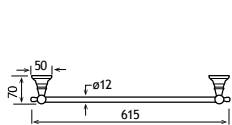

Rockingham

ROCKINGHAM SOLID BRASS ACCESSORIES

52.046