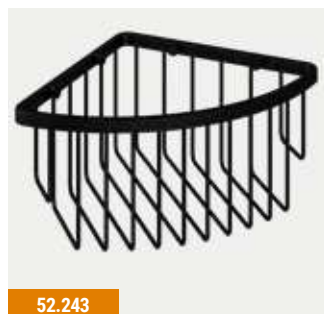

Solid Brass Baskets

SOLID BRASS BASKETS

Solid Brass Baskets					
Description	Dimensions width x projection	Colour	Code	£ Ex VAT	£ Inc VAT
Single corner basket	197 x 197 x 76	Chrome	52.201	53.00	63.60
Double corner basket	345 x 195x 195	Chrome	52.202	116.00	139.20
Double corner basket	345 x 195x 195	Matt Black	52.241	125.00	150.00
Double corner basket	345 x 195x 195	Brushed Brass	52.231	136.00	163.20
Rectangular wall basket	261 x 120 x 90	Chrome	52.203	61.00	73.20
Double basket	275 x 155 x 310	Chrome	52.205	134.00	160.80
Corner basket	210 x 210 x 110	Chrome	52.206	69.00	82.80
Rectangular basket	360 x 95 x 150	Chrome	52.207	80.00	96.00
Rectangular basket	265 x 125 x 55	Chrome	52.208	70.00	84.00
Rectangular basket	200 x 120 x 45	Chrome	52.209	61.00	73.20
Double corner basket	175 x 175 x 270	Chrome	52.210	79.00	94.80
Double corner basket	175 x 175 x 270	Matt Black	52.242	79.00	94.80
Double corner basket	175 x 175 x 270	Brushed Brass	52.232	88.00	105.60
Corner basket	205 x 205 x 110	Chrome	52.211	78.00	93.60
Corner basket	205 x 205 x 110	Matt Black	52.243	65.00	78.00
Corner basket	205 x 205 x 110	Brushed Brass	52.233	70.00	84.00
Double Rectangular hanging basket	275 x 125 x 510	Chrome	52.213	183.00	219.60
Bath Rack	850 x 198 x 91	Chrome	52.214	202.00	242.40

FEATURES

- Constructed from solid brass
- Hardwearing
- Easy to clean
- Polished chrome
- Factory assembled
- Easy to fit