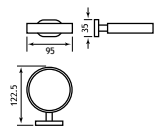

52.025

52.020