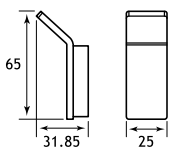

Vercelli

Vercelli Accessories				
Description	Dimensions width x projection	Code	£ Ex VAT	£ Inc VAT
Vercelli Toilet Roll Holder	128 x 83	52.301	35.00	42.00
Vercelli Toilet Roll Holder with Leather shelf	158 x 98	52.302	110.00	132.00
Vercelli Robe Hook	25 x 39	52.303	17.00	20.40
Vercelli Robe Hook Chrome	25 x 32	52.304	16.00	19.20
Vercelli Double Robe hook	83 x 32	52.305	21.00	25.20
Vercelli Tumbler Holder	75 x 95	52.306	39.00	46.80
Vercelli Soap Dish Holder	104 x 110	52.307	39.00	46.80
Vercelli Soap Dispenser	75 x 95	52.308	60.00	72.00
Vercelli Toilet Brush Holder	75 x 95	52.309	56.00	67.20
Vercelli Towel Ring	200 x 83	52.311	44.00	52.80
Vercelli Glass Shelf	600 x 119	52.312	108.00	129.60
Vercelli Towel Rack with bar	600 x 210	52.315	251.00	301.20

Width & projection measurements all in millimetres.

FEATURES

- Modern, minimalist design
- Made of solid brass
- Bright chrome finish
- Meticulously polished to produce mirror-like finish

52.304