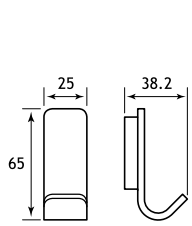

Vercelli

Vercelli Accessories				
Description	Dimensions width x projection	Code	£ Ex VAT	£ Inc VAT
Vercelli Toilet Roll Holder	128 x 83	52.301	35.00	42.00
Vercelli Toilet Roll Holder with Leather shelf	158 x 98	52.302	110.00	132.00
Vercelli Robe Hook	25 x 39	52.303	17.00	20.40
Vercelli Robe Hook Chrome	25 x 32	52.304	16.00	19.20
Vercelli Double Robe hook	83 x 32	52.305	21.00	25.20
Vercelli Tumbler Holder	75 x 95	52.306	39.00	46.80
Vercelli Soap Dish Holder	104 x 110	52.307	39.00	46.80
Vercelli Soap Dispenser	75 x 95	52.308	60.00	72.00
Vercelli Toilet Brush Holder	75 x 95	52.309	56.00	67.20
Vercelli Towel Ring	200 x 83	52.311	44.00	52.80
Vercelli Glass Shelf	600 x 119	52.312	108.00	129.60
Vercelli Towel Rack with bar	600 x 210	52.315	251.00	301.20

Width & projection measurements all in millimetres.

FEATURES

- Modern, minimalist design
- Made of solid brass
- Bright chrome finish
- Meticulously polished to produce mirror-like finish

52.303