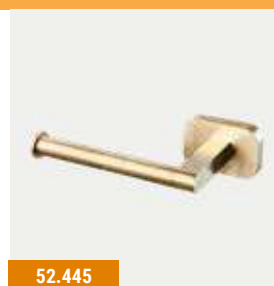

Asti Range

ASTI ACCESSORIES - BRUSHED BRASS & MATT WHITE

Asti Accessories					
Description	Colour	Dimensions width x projection	Code	£ Ex VAT	£ Inc VAT
Asti Towel Ring and Double Hook	Brushed Brass	416 x 73	52.441	80.00	96.00
Asti Towel Ring and Double Hook	Matt White	416 x 73	52.461	72.00	86.40
Asti Towel Ring, Hook & Tumbler Holder	Brushed Brass	416 x 90	52.442	80.00	96.00
Asti Towel Ring, Hook & Tumbler Holder	Matt White	416 x 90	52.462	72.00	86.40
Asti Towel Ring	Brushed Brass	160 x 46	52.443	34.00	40.80
Asti Towel Ring	Matt White	160 x 46	52.463	31.00	37.20
Asti Toilet Roll Holder with Glass Shelf	Brushed Brass	150 x 124	52.444	61.00	73.20
Asti Toilet Roll Holder with Glass Shelf	Matt White	150 x 124	52.464	56.00	67.20
Asti Toilet Roll Holder	Brushed Brass	150 x 70	52.445	27.00	32.40
Asti Toilet Roll Holder	Matt White	150 x 70	52.465	24.00	28.80
Asti Robe Hook Curved	Brushed Brass	58 x 41	52.446	18.00	21.60
Asti Robe Hook Curved	Matt White	58 x 41	52.466	17.00	20.40
Asti Double Tumbler Holder	Brushed Brass	166 x 84	52.447	51.00	61.20
Asti Double Tumbler Holder	Matt White	166 x 84	52.467	45.00	54.00
Asti Tumbler Holder	Brushed Brass	67 x 90	52.448	26.00	31.20
Asti Tumbler Holder	Matt White	67 x 90	52.468	24.00	28.80
Asti Soap Dish Holder	Brushed Brass	110 x 126	52.449	26.00	31.20
Asti Soap Dish Holder	Matt White	110 x 126	52.469	24.00	28.80

Width & projection measurements all in millimetres.

FEATURES

- Modern, minimalist design
- Made of solid brass
- Meticulously polished to produce mirror-like finish
- Bright Brushed Brass finish

52.465

52.466

52.467

52.468

52.469