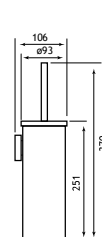

GENOA SOLID BRASS ACCESSORIES

Genoa Solid Brass Accessories

Description	Dimensions width x projection	Code	£ Ex VAT	£ Inc VAT
Robe Hook	53 x 51	52.001	21.00	25.20
Tumbler Holder	67 x 118	52.002	28.00	33.60
Glass Soap Dispenser	72 x 130	52.004	44.00	52.80
Toilet Roll Holder	52 x 130	52.006	26.00	31.20
Spindle Toilet Roll Holder	210 x 70	52.007	41.00	49.20
Metal Brush Holder**	93 diameter	52.013	95.00	114.00
Glass Brush Holder	112 x 153	52.012	39.00	46.80
Soap Dish	108 x 138	52.003	28.00	33.60
Metal Soap Dispenser	52 x 100	52.005	62.00	74.40
Double Split Towel Rail*	52 x 420	52.011	40.00	48.00
Double Towel Rail	643 x 154	52.010	81.00	97.20
Single Towel Rail	643 x 70	52.009	47.00	56.40
Glass Shelf with Barrier	596 x 126	52.008	44.00	52.80
Metal Towel Ring	190 x 170 x 57	52.014	38.00	45.60
Wiper	258 x 55	52.015	33.00	39.60
Covered Toilet Roll Holder	142 x 50	52.016	47.00	56.40

*Each rail moves independently. **Can be floor standing or wall hanging. If wall hanging projection increases to 106mm. Width measurements are to the outside face of each unit i.e. to the end of the brackets where applicable.

FEATURES

- Made of solid brass
- Meticulously polished to produce mirror-like finish
- Bright chrome finish

Can be freestanding or wall mounted

52.013