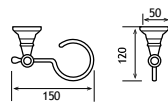

Rockingham

Rockingham Solid Brass			
Description	Code	£ Ex VAT	£ Inc VAT
Rockingham Robe Hook	52.040	44.00	52.80
Rockingham Tumbler Holder	52.041	68.00	81.60
Rockingham Double Tumbler Holder	52.042	95.00	114.00
Rockingham Soap Dish	52.043	68.00	81.60
Rockingham Towel Ring	52.044	62.00	74.40
Rockingham Toilet Roll Holder	52.045	72.00	86.40
Rockingham Single Towel Rail	52.046	95.00	114.00
Rockingham Double Towel Rail	52.047	157.00	188.40
Rockingham Towel Shelf	52.048	270.00	324.00
Rockingham Glass Shelf with Barrier	52.049	102.00	122.40
Rockingham Toilet Brush Holder	52.050	88.00	105.60
Rockingham Covered Toilet Roll Holder	52.051	78.00	93.60

FEATURES

- Constructed from solid brass
- Polished chrome finish
- Traditional design
- Easy to fit

52.043