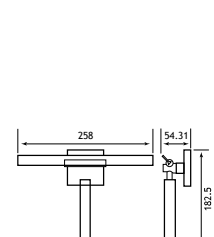

GENOA SOLID BRASS ACCESSORIES

Genoa Solid Brass Accessories

Description	Dimensions width x projection	Code	£ Ex VAT	£ Inc VAT
Robe Hook	53 x 51	52.001	21.00	25.20
Tumbler Holder	67 x 118	52.002	28.00	33.60
Glass Soap Dispenser	72 x 130	52.004	44.00	52.80
Toilet Roll Holder	52 x 130	52.006	26.00	31.20
Spindle Toilet Roll Holder	210 x 70	52.007	41.00	49.20
Metal Brush Holder**	93 diameter	52.013	95.00	114.00
Glass Brush Holder	112 x 153	52.012	39.00	46.80
Soap Dish	108 x 138	52.003	28.00	33.60
Metal Soap Dispenser	52 x 100	52.005	62.00	74.40
Double Split Towel Rail*	52 x 420	52.011	40.00	48.00
Double Towel Rail	643 x 154	52.010	81.00	97.20
Single Towel Rail	643 x 70	52.009	47.00	56.40
Glass Shelf with Barrier	596 x 126	52.008	44.00	52.80
Metal Towel Ring	190 x 170 x 57	52.014	38.00	45.60
Wiper	258 x 55	52.015	33.00	39.60
Covered Toilet Roll Holder	142 x 50	52.016	47.00	56.40

*Each rail moves independently. **Can be floor standing or wall hanging. If wall hanging projection increases to 106mm. Width measurements are to the outside face of each unit i.e. to the end of the brackets where applicable.

FEATURES

- Made of solid brass
- Meticulously polished to produce mirror-like finish
- Bright chrome finish

Can be freestanding or wall mounted

52.115