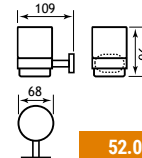

SALERNO SOLID BRASS ACCESSORIES

Salerno Solid Brass Accessories				
Description	Dimensions width x projection	Code	£ Ex VAT	£ Inc VAT
Tumbler Holder	95 x 113	52.020	24.00	28.80
Tumbler Holder Matt Smooth Black	95 x 113	52.215	24.00	28.80
Soap Dish	108 x 129	52.021	24.00	28.80
Soap Dish Matt Smooth Black	108 x 129	52.216	24.00	28.80
Robe Hook	56 x 50	52.022	20.00	24.00
Robe Hook Matt Smooth Black	56 x 50	52.217	20.00	24.00
Toilet Roll Holder	166 x 60	52.023	30.00	36.00
Toilet Roll Holder Matt Smooth Black	166 x 60	52.218	30.00	36.00
Towel Ring	213 x 118	52.024	33.00	39.60
Towel Holder	200 x 50	52.025	45.00	54.00
Towel Holder Matt Smooth Black	200 x 50	52.219	45.00	54.00
450mm Single Towel Rail	513 x 60	52.026	74.00	88.80
Single Towel Rail	666 x 60	52.027	83.00	99.60
Single Towel Rail Matt Smooth Black	666 x 60	52.221	96.00	115.20
450mm Double Towel Rail	513 x 110	52.028	96.00	115.20
600mm Double Towel Rail	666 x 110	52.029	113.00	135.60
Towel Rack with Bar	666 x 215	52.030	217.00	260.40
Glass Shelf	500 x 115	52.031	45.00	54.00
Glass Brush Holder	68 x 109	52.032	37.00	44.40
Glass Brush Holder Matt Smooth Black	68 x 109	52.220	37.00	44.40

FEATURES

- Made of solid brass
- A Choice of a bright chrome finish or matt smooth black
- Meticulously polished to produce mirror-like finish (chrome only)

52.027 / 52.221

52.032