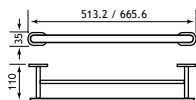

52.028 / 52.029