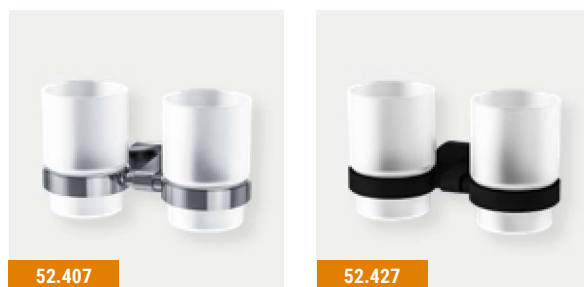

Asti Accessories					
Description	Colour	Dimensions width x projection	Code	£ Ex VAT	£ Inc VAT
Asti Towel Ring and Double Hook	Chrome	416 x 73	52.401	72.00	86.40
Asti Towel Ring and Double Hook	Matt Black	416 x 73	52.421	77.00	92.40
Asti Towel Ring, Hook and Tumbler Holder	Chrome	416 x 90	52.402	72.00	86.40
Asti Towel Ring, Hook and Tumbler Holder	Matt Black	416 x 90	52.422	77.00	92.40
Asti Towel Ring	Chrome	160 x 46	52.403	31.00	37.20
Asti Towel Ring	Matt Black	160 x 46	52.423	33.00	39.60
Asti Toilet Roll Holder with Glass Shelf	Chrome	150 x 124	52.404	56.00	67.20
Asti Toilet Roll Holder with Glass Shelf	Matt Black	150 x 124	52.424	58.00	69.60
Asti Toilet Roll Holder	Chrome	150 x 70	52.405	24.00	28.80
Asti Toilet Roll Holder	Matt Black	150 x 70	52.425	27.00	32.40
Asti Robe Hook Curved	Chrome	58 x 41	52.406	17.00	20.40
Asti Robe Hook Curved	Matt Black	58 x 41	52.426	18.00	21.60
Asti Double Tumbler Holder	Chrome	166 x 84	52.407	45.00	54.00
Asti Double Tumbler Holder	Matt Black	166 x 84	52.427	49.00	58.80
Asti Tumbler Holder	Chrome	67 x 90	52.408	24.00	28.80
Asti Tumbler Holder	Matt Black	67 x 90	52.428	26.00	31.20
Asti Soap Dish Holder	Chrome	110 x 126	52.409	24.00	28.80
Asti Soap Dish Holder	Matt Black	110 x 126	52.429	26.00	31.20

Width & projection measurements all in millimetres.

FEATURES

- Modern, minimalist design
- Made of solid brass
- Meticulously polished to produce mirror-like finish
- Bright chrome finish

52.425

52.426

52.427

52.428

52.429