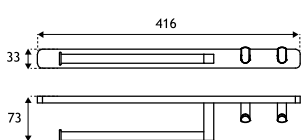

52.401

52.421