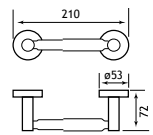

Genoa

GENOA SOLID BRASS ACCESSORIES

FEATURES

- Made of solid brass
- Meticulously polished to produce mirror-like finish
- Bright chrome finish

Can be freestanding or wall mounted

52.005

52.006

52.007

52.008

52.009

52.010

Each rail moves independently

52.007