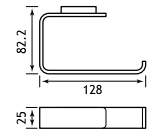

Vercelli

Vercelli Accessories				
Description	Dimensions width x projection	Code	£ Ex VAT	£ Inc VAT
Vercelli Toilet Roll Holder	128 x 83	52.301	35.00	42.00
Vercelli Toilet Roll Holder with Leather shelf	158 x 98	52.302	110.00	132.00
Vercelli Robe Hook	25 x 39	52.303	17.00	20.40
Vercelli Robe Hook Chrome	25 x 32	52.304	16.00	19.20
Vercelli Double Robe hook	83 x 32	52.305	21.00	25.20
Vercelli Tumbler Holder	75 x 95	52.306	39.00	46.80
Vercelli Soap Dish Holder	104 x 110	52.307	39.00	46.80
Vercelli Soap Dispenser	75 x 95	52.308	60.00	72.00
Vercelli Toilet Brush Holder	75 x 95	52.309	56.00	67.20
Vercelli Towel Ring	200 x 83	52.311	44.00	52.80
Vercelli Glass Shelf	600 x 119	52.312	108.00	129.60
Vercelli Towel Rack with bar	600 x 210	52.315	251.00	301.20

Width & projection measurements all in millimetres.

FEATURES

- Modern, minimalist design
- Made of solid brass
- Bright chrome finish
- Meticulously polished to produce mirror-like finish

52.301