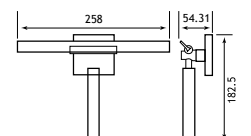

RIMINI SOLID BRASS ACCESSORIES

Can be freestanding or wall mounted

Each rail moves independently

52.115