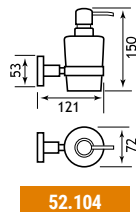

Rimini

Rimini Solid Brass				
Description	Dimensions width x projection	Code	£ Ex VAT	£ Inc VAT
Robe Hook	52 x 55	52.101	23.00	27.60
Tumbler Holder	67 x 118	52.102	30.00	36.00
Glass Soap Dispenser	72 x 130	52.104	50.00	60.00
Toilet Roll Holder	141 x 51	52.106	26.00	31.20
Spindle Toilet Roll Holder	207 x 72	52.107	42.00	50.40
Glass Brush Holder	115 x 155	52.112	42.00	50.40
Metal Brush Holder**	93 x 107	52.113	101.00	121.20
Soap Dish	110 x 141	52.103	30.00	36.00
Metal Soap Dispenser	52 x 100	52.105	67.00	80.40
Double Split Towel Rail*	52 x 420	52.111	41.00	49.20
Double Towel Rail	643 x 129	52.110	98.00	117.60
Single Towel Rail	640 x 71	52.109	55.00	66.00
Glass Shelf with Barrier	600 x 125	52.108	50.00	60.00
Metal Towel Ring	165 x 162 x 50	52.114	41.00	49.20
Wiper	258 x 55	52.115	55.00	66.00
Covered Toilet Roll Holder	142 x 50	52.116	50.00	60.00

*Each rail moves independently. **Can be floor standing or wall hanging. If wall hanging projection increases to 106mm. Width measurements are to the outside face of each unit i.e. to the end of the brackets where applicable.

FEATURES

- Made of solid brass
- Meticulously polished to produce mirror-like finish
- Bright chrome finish

52.104