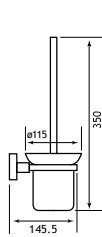

52.015

52.012