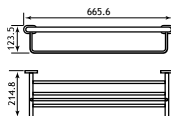

52.022

52.030