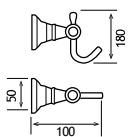

52.044

52.040