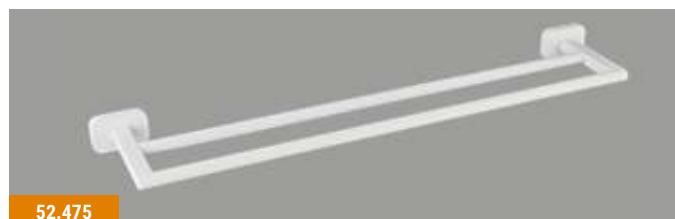

### FEATURES

- Modern, minimalist design
- Made of solid brass
- Meticulously polished to produce mirror-like finish
- Bright Brushed Brass finish

52.452

52.472

52.455

52.475

52.456

52.476