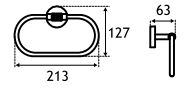

Catania

CATANIA ACCESSORIES - MATT BLACK / BRUSHED BRASS

52.504