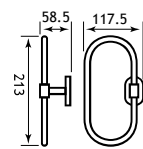

Salerno

SALERNO SOLID BRASS ACCESSORIES

FEATURES

- Made of solid brass
- A Choice of a bright chrome finish or matt smooth black
- Meticulously polished to produce mirror-like finish (chrome only)

52.216

52.217

52.024