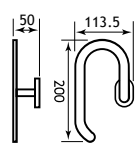

52.025

52.219