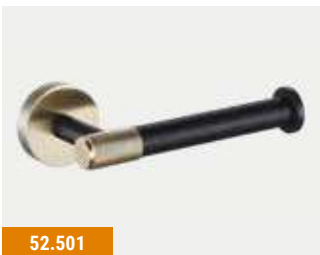

## CATANIA ACCESSORIES - MATT BLACK / BRUSHED BRASS

52.511

52.512

52.513

52.514

52.501

52.502

52.503

52.504

52.501

52.502

52.503

52.504

52.511

52.512

52.513