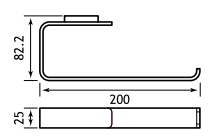

Vercelli

Vercelli Accessories				
Description	Dimensions width x projection	Code	£ Ex VAT	£ Inc VAT
Vercelli Toilet Roll Holder	128 x 83	52.301	35.00	42.00
Vercelli Toilet Roll Holder with Leather shelf	158 x 98	52.302	110.00	132.00
Vercelli Robe Hook	25 x 39	52.303	17.00	20.40
Vercelli Robe Hook Chrome	25 x 32	52.304	16.00	19.20
Vercelli Double Robe hook	83 x 32	52.305	21.00	25.20
Vercelli Tumbler Holder	75 x 95	52.306	39.00	46.80
Vercelli Soap Dish Holder	104 x 110	52.307	39.00	46.80
Vercelli Soap Dispenser	75 x 95	52.308	60.00	72.00
Vercelli Toilet Brush Holder	75 x 95	52.309	56.00	67.20
Vercelli Towel Ring	200 x 83	52.311	44.00	52.80
Vercelli Glass Shelf	600 x 119	52.312	108.00	129.60
Vercelli Towel Rack with bar	600 x 210	52.315	251.00	301.20

Width & projection measurements all in millimetres.

FEATURES

- Modern, minimalist design
- Made of solid brass
- Bright chrome finish
- Meticulously polished to produce mirror-like finish

52.311