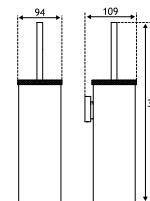

CATANIA ACCESSORIES - MATT BLACK / BRUSHED BRASS

Asti Accessories						
Description	Colour	Dimensions width x projection	Code	£ Ex VAT	£ Inc VAT	
Catania Toilet Roll Holder	Matt Black / Brushed Brass	159 x 87	52.501	31.00	37.20	
Catania Toilet Roll Holder with Shelf	Matt Black / Brushed Brass	159 x 100	52.502	61.00	73.20	
Catania Double Robe hook	Matt Black / Brushed Brass	60 x 66	52.503	19.00	22.80	
Catania Towel Ring	Matt Black / Brushed Brass	213 x 63	52.504	23.00	27.60	
Catania Soap Dish	Matt Black / Brushed Brass	149 x 127	52.505	38.00	45.60	
Catania Tumbler Holder	Matt Black / Brushed Brass	128 x 106	52.506	38.00	45.60	
Catania Toilet Brush Holder Glass	Matt Black / Brushed Brass	165 x 129	52.507	54.00	64.80	
Catania Toilet Brush Holder	Matt Black / Brushed Brass	94 x 109	52.508	86.00	103.20	
Catania Soap Dispenser	Matt Black / Brushed Brass	129 x 119	52.509	51.00	61.20	
Catania Glass Shelf	Matt Black / Brushed Brass	600 x 125	52.511	43.00	51.60	
Catania Double Split towel rail	Matt Black / Brushed Brass	406 x 50	52.512	32.00	38.40	
Catania Single Towel bar	Matt Black / Brushed Brass	600 x 82	52.513	53.00	63.60	
Catania Double Towel bar	Matt Black / Brushed Brass	600 x 124	52.514	66.00	79.20	
Catania Towel Rack with bar	Matt Black / Brushed Brass	600 x 224	52.515	135.00	162.00	

Width & projection measurements all in millimetres.

1. **FEATURES**
2. Modern, minimalist design
   - Made of solid brass
   - Meticulously polished to produce mirror-like finish
   - Bright Brushed Brass & Matt Black finish

52.508