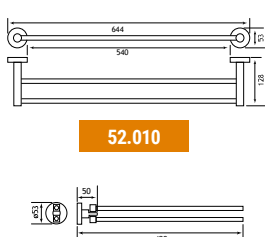

52.013

52.011