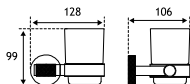

CATANIA ACCESSORIES - MATT BLACK / BRUSHED BRASS

Asti Accessories						
Description	Colour	Dimensions width x projection	Code	£ Ex VAT	£ Inc VAT	
Catania Toilet Roll Holder	Matt Black / Brushed Brass	159 x 87	52.501	31.00	37.20	
Catania Toilet Roll Holder with Shelf	Matt Black / Brushed Brass	159 x 100	52.502	61.00	73.20	
Catania Double Robe hook	Matt Black / Brushed Brass	60 x 66	52.503	19.00	22.80	
Catania Towel Ring	Matt Black / Brushed Brass	213 x 63	52.504	23.00	27.60	
Catania Soap Dish	Matt Black / Brushed Brass	149 x 127	52.505	38.00	45.60	
Catania Tumbler Holder	Matt Black / Brushed Brass	128 x 106	52.506	38.00	45.60	
Catania Toilet Brush Holder Glass	Matt Black / Brushed Brass	165 x 129	52.507	54.00	64.80	
Catania Toilet Brush Holder	Matt Black / Brushed Brass	94 x 109	52.508	86.00	103.20	
Catania Soap Dispenser	Matt Black / Brushed Brass	129 x 119	52.509	51.00	61.20	
Catania Glass Shelf	Matt Black / Brushed Brass	600 x 125	52.511	43.00	51.60	
Catania Double Split towel rail	Matt Black / Brushed Brass	406 x 50	52.512	32.00	38.40	
Catania Single Towel bar	Matt Black / Brushed Brass	600 x 82	52.513	53.00	63.60	
Catania Double Towel bar	Matt Black / Brushed Brass	600 x 124	52.514	66.00	79.20	
Catania Towel Rack with bar	Matt Black / Brushed Brass	600 x 224	52.515	135.00	162.00	

Width & projection measurements all in millimetres.

1. **FEATURES**
2. Modern, minimalist design
   - Made of solid brass
   - Meticulously polished to produce mirror-like finish
   - Bright Brushed Brass & Matt Black finish

52.506