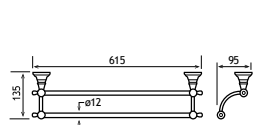

Rockingham

ROCKINGHAM SOLID BRASS ACCESSORIES

52.047