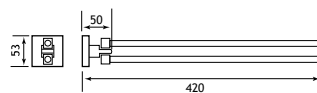

RIMINI SOLID BRASS ACCESSORIES

Can be freestanding or wall mounted

Each rail moves independently

52.111