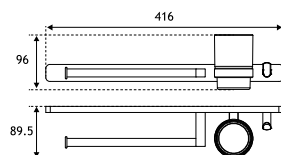

52.402

52.422