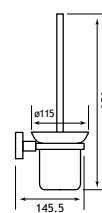

RIMINI SOLID BRASS ACCESSORIES

Can be freestanding or wall mounted

Each rail moves independently

52.112