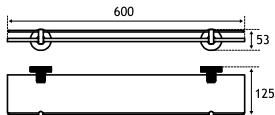

Catania

CATANIA ACCESSORIES - MATT BLACK / BRUSHED BRASS

52.511