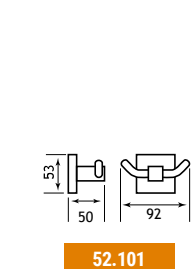

52.102

52.101