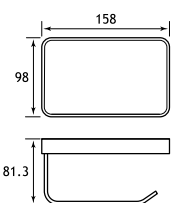

Vercelli

Vercelli Accessories				
Description	Dimensions width x projection	Code	£ Ex VAT	£ Inc VAT
Vercelli Toilet Roll Holder	128 x 83	52.301	35.00	42.00
Vercelli Toilet Roll Holder with Leather shelf	158 x 98	52.302	110.00	132.00
Vercelli Robe Hook	25 x 39	52.303	17.00	20.40
Vercelli Robe Hook Chrome	25 x 32	52.304	16.00	19.20
Vercelli Double Robe hook	83 x 32	52.305	21.00	25.20
Vercelli Tumbler Holder	75 x 95	52.306	39.00	46.80
Vercelli Soap Dish Holder	104 x 110	52.307	39.00	46.80
Vercelli Soap Dispenser	75 x 95	52.308	60.00	72.00
Vercelli Toilet Brush Holder	75 x 95	52.309	56.00	67.20
Vercelli Towel Ring	200 x 83	52.311	44.00	52.80
Vercelli Glass Shelf	600 x 119	52.312	108.00	129.60
Vercelli Towel Rack with bar	600 x 210	52.315	251.00	301.20

Width & projection measurements all in millimetres.

FEATURES

- Modern, minimalist design
- Made of solid brass
- Bright chrome finish
- Meticulously polished to produce mirror-like finish

52.302