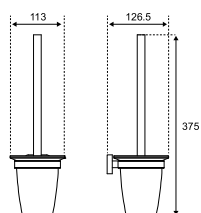

Asti Range

ASTI ACCESSORIES - CHROME & MATT BLACK

Asti Accessories					
Description	Colour	Dimensions width x projection	Code	£ Ex VAT	£ Inc VAT
Asti Soap Dispenser	Chrome	72 x 105	52.411	52.00	62.40
Asti Soap Dispenser	Matt Black	72 x 105	52.431	54.00	64.80
Asti Toilet Brush Holder	Chrome	113 x 127	52.412	44.00	52.80
Asti Toilet Brush Holder	Matt Black	113 x 127	52.432	47.00	56.40
Asti Glass Shelf	Chrome	600 x 128	52.413	40.00	48.00
Asti Glass Shelf	Matt Black	600 x 128	52.433	42.00	50.40
Asti Towel Rail	Chrome	600 x 70	52.414	53.00	63.60
Asti Towel Rail	Matt Black	600 x 70	52.434	57.00	68.40
Asti Double Towel Rail	Chrome	600 x 120	52.415	83.00	99.60
Asti Double Towel Rail	Matt Black	600 x 120	52.435	88.00	105.60
Asti Double Split Rail	Chrome	407 x 47	52.416	52.00	62.40
Asti Double Split Rail	Matt Black	407 x 47	52.436	54.00	64.80
Asti Towel shelf	Chrome	572 x 220	52.417	207.00	248.40
Asti Towel shelf	Matt Black	572 x 220	52.437	219.00	262.80
Asti Triple robe Hook	Chrome	174 x 42	52.418	40.00	48.00
Asti Triple robe Hook	Matt Black	174 x 42	52.438	42.00	50.40

Width & projection measurements all in millimetres.

FEATURES

- Modern, minimalist design
- Made of solid brass
- Meticulously polished to produce mirror-like finish
- Bright chrome finish

52.412

52.432