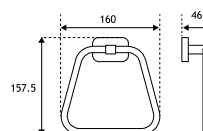

52.403

52.423