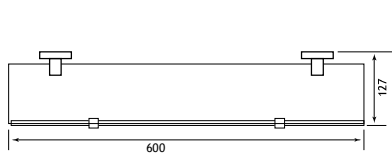

RIMINI SOLID BRASS ACCESSORIES

Can be freestanding or wall mounted

Each rail moves independently

52.108