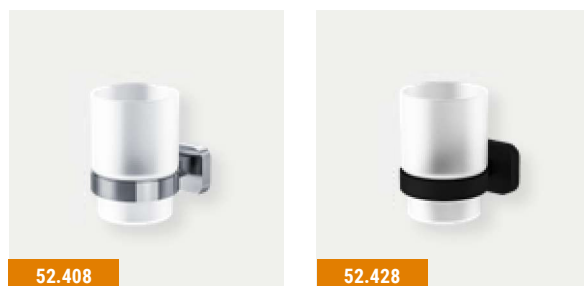

Asti Accessories					
Description	Colour	Dimensions width x projection	Code	£ Ex VAT	£ Inc VAT
Asti Towel Ring and Double Hook	Chrome	416 x 73	52.401	72.00	86.40
Asti Towel Ring and Double Hook	Matt Black	416 x 73	52.421	77.00	92.40
Asti Towel Ring, Hook and Tumbler Holder	Chrome	416 x 90	52.402	72.00	86.40
Asti Towel Ring, Hook and Tumbler Holder	Matt Black	416 x 90	52.422	77.00	92.40
Asti Towel Ring	Chrome	160 x 46	52.403	31.00	37.20
Asti Towel Ring	Matt Black	160 x 46	52.423	33.00	39.60
Asti Toilet Roll Holder with Glass Shelf	Chrome	150 x 124	52.404	56.00	67.20
Asti Toilet Roll Holder with Glass Shelf	Matt Black	150 x 124	52.424	58.00	69.60
Asti Toilet Roll Holder	Chrome	150 x 70	52.405	24.00	28.80
Asti Toilet Roll Holder	Matt Black	150 x 70	52.425	27.00	32.40
Asti Robe Hook Curved	Chrome	58 x 41	52.406	17.00	20.40
Asti Robe Hook Curved	Matt Black	58 x 41	52.426	18.00	21.60
Asti Double Tumbler Holder	Chrome	166 x 84	52.407	45.00	54.00
Asti Double Tumbler Holder	Matt Black	166 x 84	52.427	49.00	58.80
Asti Tumbler Holder	Chrome	67 x 90	52.408	24.00	28.80
Asti Tumbler Holder	Matt Black	67 x 90	52.428	26.00	31.20
Asti Soap Dish Holder	Chrome	110 x 126	52.409	24.00	28.80
Asti Soap Dish Holder	Matt Black	110 x 126	52.429	26.00	31.20

Width & projection measurements all in millimetres.

FEATURES

- Modern, minimalist design
- Made of solid brass
- Meticulously polished to produce mirror-like finish
- Bright chrome finish

52.425

52.426

52.427

52.428

52.429