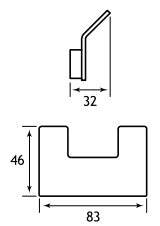

Vercelli

Vercelli Accessories				
Description	Dimensions width x projection	Code	£ Ex VAT	£ Inc VAT
Vercelli Toilet Roll Holder	128 x 83	52.301	35.00	42.00
Vercelli Toilet Roll Holder with Leather shelf	158 x 98	52.302	110.00	132.00
Vercelli Robe Hook	25 x 39	52.303	17.00	20.40
Vercelli Robe Hook Chrome	25 x 32	52.304	16.00	19.20
Vercelli Double Robe hook	83 x 32	52.305	21.00	25.20
Vercelli Tumbler Holder	75 x 95	52.306	39.00	46.80
Vercelli Soap Dish Holder	104 x 110	52.307	39.00	46.80
Vercelli Soap Dispenser	75 x 95	52.308	60.00	72.00
Vercelli Toilet Brush Holder	75 x 95	52.309	56.00	67.20
Vercelli Towel Ring	200 x 83	52.311	44.00	52.80
Vercelli Glass Shelf	600 x 119	52.312	108.00	129.60
Vercelli Towel Rack with bar	600 x 210	52.315	251.00	301.20

Width & projection measurements all in millimetres.

FEATURES

- Modern, minimalist design
- Made of solid brass
- Bright chrome finish
- Meticulously polished to produce mirror-like finish

52.305