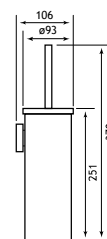

RIMINI SOLID BRASS ACCESSORIES

Can be freestanding or wall mounted

Each rail moves independently

52.113