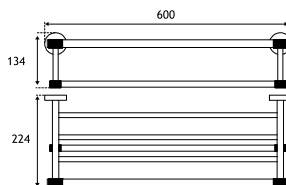

CATANIA ACCESSORIES - MATT BLACK / BRUSHED BRASS

Asti Accessories						
Description	Colour	Dimensions width x projection	Code	£ Ex VAT	£ Inc VAT	
Catania Toilet Roll Holder	Matt Black / Brushed Brass	159 x 87	52.501	31.00	37.20	
Catania Toilet Roll Holder with Shelf	Matt Black / Brushed Brass	159 x 100	52.502	61.00	73.20	
Catania Double Robe hook	Matt Black / Brushed Brass	60 x 66	52.503	19.00	22.80	
Catania Towel Ring	Matt Black / Brushed Brass	213 x 63	52.504	23.00	27.60	
Catania Soap Dish	Matt Black / Brushed Brass	149 x 127	52.505	38.00	45.60	
Catania Tumbler Holder	Matt Black / Brushed Brass	128 x 106	52.506	38.00	45.60	
Catania Toilet Brush Holder Glass	Matt Black / Brushed Brass	165 x 129	52.507	54.00	64.80	
Catania Toilet Brush Holder	Matt Black / Brushed Brass	94 x 109	52.508	86.00	103.20	
Catania Soap Dispenser	Matt Black / Brushed Brass	129 x 119	52.509	51.00	61.20	
Catania Glass Shelf	Matt Black / Brushed Brass	600 x 125	52.511	43.00	51.60	
Catania Double Split towel rail	Matt Black / Brushed Brass	406 x 50	52.512	32.00	38.40	
Catania Single Towel bar	Matt Black / Brushed Brass	600 x 82	52.513	53.00	63.60	
Catania Double Towel bar	Matt Black / Brushed Brass	600 x 124	52.514	66.00	79.20	
Catania Towel Rack with bar	Matt Black / Brushed Brass	600 x 224	52.515	135.00	162.00	

Width & projection measurements all in millimetres.

1. **FEATURES**
2. Modern, minimalist design
   - Made of solid brass
   - Meticulously polished to produce mirror-like finish
   - Bright Brushed Brass & Matt Black finish

52.515