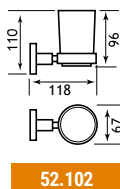

Rimini

Rimini Solid Brass				
Description	Dimensions width x projection	Code	£ Ex VAT	£ Inc VAT
Robe Hook	52 x 55	52.101	23.00	27.60
Tumbler Holder	67 x 118	52.102	30.00	36.00
Glass Soap Dispenser	72 x 130	52.104	50.00	60.00
Toilet Roll Holder	141 x 51	52.106	26.00	31.20
Spindle Toilet Roll Holder	207 x 72	52.107	42.00	50.40
Glass Brush Holder	115 x 155	52.112	42.00	50.40
Metal Brush Holder**	93 x 107	52.113	101.00	121.20
Soap Dish	110 x 141	52.103	30.00	36.00
Metal Soap Dispenser	52 x 100	52.105	67.00	80.40
Double Split Towel Rail*	52 x 420	52.111	41.00	49.20
Double Towel Rail	643 x 129	52.110	98.00	117.60
Single Towel Rail	640 x 71	52.109	55.00	66.00
Glass Shelf with Barrier	600 x 125	52.108	50.00	60.00
Metal Towel Ring	165 x 162 x 50	52.114	41.00	49.20
Wiper	258 x 55	52.115	55.00	66.00
Covered Toilet Roll Holder	142 x 50	52.116	50.00	60.00

*Each rail moves independently. **Can be floor standing or wall hanging. If wall hanging projection increases to 106mm. Width measurements are to the outside face of each unit i.e. to the end of the brackets where applicable.

FEATURES

- Made of solid brass
- Meticulously polished to produce mirror-like finish
- Bright chrome finish

52.102