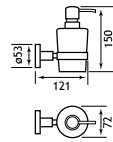

Genoa

GENOA SOLID BRASS ACCESSORIES

FEATURES

- Made of solid brass
- Meticulously polished to produce mirror-like finish
- Bright chrome finish

Can be freestanding or wall mounted

52.005

52.006

52.007

52.008

52.009

52.010

Each rail moves independently

52.004