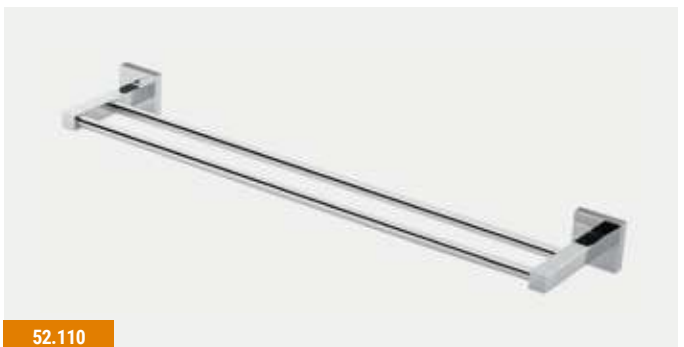

## RIMINI SOLID BRASS ACCESSORIES

Pictured with Cheverney basin, see page 184.

Can be freestanding or wall mounted

52.112

52.113

52.108

52.110

52.109