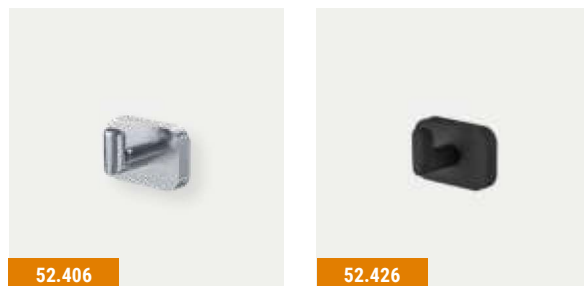

Asti Accessories					
Description	Colour	Dimensions width x projection	Code	£ Ex VAT	£ Inc VAT
Asti Towel Ring and Double Hook	Chrome	416 x 73	52.401	72.00	86.40
Asti Towel Ring and Double Hook	Matt Black	416 x 73	52.421	77.00	92.40
Asti Towel Ring, Hook and Tumbler Holder	Chrome	416 x 90	52.402	72.00	86.40
Asti Towel Ring, Hook and Tumbler Holder	Matt Black	416 x 90	52.422	77.00	92.40
Asti Towel Ring	Chrome	160 x 46	52.403	31.00	37.20
Asti Towel Ring	Matt Black	160 x 46	52.423	33.00	39.60
Asti Toilet Roll Holder with Glass Shelf	Chrome	150 x 124	52.404	56.00	67.20
Asti Toilet Roll Holder with Glass Shelf	Matt Black	150 x 124	52.424	58.00	69.60
Asti Toilet Roll Holder	Chrome	150 x 70	52.405	24.00	28.80
Asti Toilet Roll Holder	Matt Black	150 x 70	52.425	27.00	32.40
Asti Robe Hook Curved	Chrome	58 x 41	52.406	17.00	20.40
Asti Robe Hook Curved	Matt Black	58 x 41	52.426	18.00	21.60
Asti Double Tumbler Holder	Chrome	166 x 84	52.407	45.00	54.00
Asti Double Tumbler Holder	Matt Black	166 x 84	52.427	49.00	58.80
Asti Tumbler Holder	Chrome	67 x 90	52.408	24.00	28.80
Asti Tumbler Holder	Matt Black	67 x 90	52.428	26.00	31.20
Asti Soap Dish Holder	Chrome	110 x 126	52.409	24.00	28.80
Asti Soap Dish Holder	Matt Black	110 x 126	52.429	26.00	31.20

Width & projection measurements all in millimetres.

FEATURES

- Modern, minimalist design
- Made of solid brass
- Meticulously polished to produce mirror-like finish
- Bright chrome finish

52.425

52.426

52.427

52.428

52.429