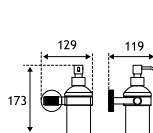

Asti Accessories						
Description	Colour	Dimensions width x projection	Code	£ Ex VAT	£ Inc VAT	
Catania Toilet Roll Holder	Matt Black / Brushed Brass	159 x 87	52.501	31.00	37.20	
Catania Toilet Roll Holder with Shelf	Matt Black / Brushed Brass	159 x 100	52.502	61.00	73.20	
Catania Double Robe hook	Matt Black / Brushed Brass	60 x 66	52.503	19.00	22.80	
Catania Towel Ring	Matt Black / Brushed Brass	213 x 63	52.504	23.00	27.60	
Catania Soap Dish	Matt Black / Brushed Brass	149 x 127	52.505	38.00	45.60	
Catania Tumbler Holder	Matt Black / Brushed Brass	128 x 106	52.506	38.00	45.60	
Catania Toilet Brush Holder Glass	Matt Black / Brushed Brass	165 x 129	52.507	54.00	64.80	
Catania Toilet Brush Holder	Matt Black / Brushed Brass	94 x 109	52.508	86.00	103.20	
Catania Soap Dispenser	Matt Black / Brushed Brass	129 x 119	52.509	51.00	61.20	
Catania Glass Shelf	Matt Black / Brushed Brass	600 x 125	52.511	43.00	51.60	
Catania Double Split towel rail	Matt Black / Brushed Brass	406 x 50	52.512	32.00	38.40	
Catania Single Towel bar	Matt Black / Brushed Brass	600 x 82	52.513	53.00	63.60	
Catania Double Towel bar	Matt Black / Brushed Brass	600 x 124	52.514	66.00	79.20	
Catania Towel Rack with bar	Matt Black / Brushed Brass	600 x 224	52.515	135.00	162.00	

Width & projection measurements all in millimetres.

1. **FEATURES**
2. Modern, minimalist design
   - Made of solid brass
   - Meticulously polished to produce mirror-like finish
   - Bright Brushed Brass & Matt Black finish

52.509