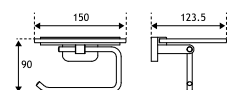

52.404

52.424