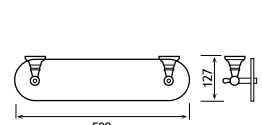

Rockingham

ROCKINGHAM SOLID BRASS ACCESSORIES

52.049