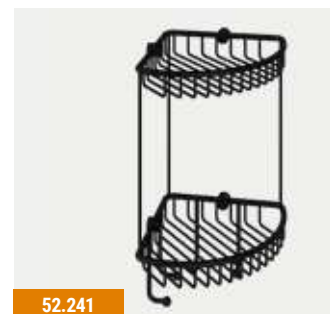

## SOLID BRASS BASKETS

Solid Brass Baskets					
Description	Dimensions width x projection	Colour	Code	£ Ex VAT	£ Inc VAT
Single corner basket	197 x 197 x 76	Chrome	52.201	53.00	<b>63.60</b>
Double corner basket	345 x 195x 195	Chrome	52.202	116.00	<b>139.20</b>
Double corner basket	345 x 195x 195	Matt Black	52.241	125.00	<b>150.00</b>
Double corner basket	345 x 195x 195	Brushed Brass	52.231	136.00	<b>163.20</b>
Rectangular wall basket	261 x 120 x 90	Chrome	52.203	61.00	<b>73.20</b>
Double basket	275 x 155 x 310	Chrome	52.205	134.00	<b>160.80</b>
Corner basket	210 x 210 x 110	Chrome	52.206	69.00	<b>82.80</b>
Rectangular basket	360 x 95 x 150	Chrome	52.207	80.00	<b>96.00</b>
Rectangular basket	265 x 125 x 55	Chrome	52.208	70.00	<b>84.00</b>
Rectangular basket	200 x 120 x 45	Chrome	52.209	61.00	<b>73.20</b>
Double corner basket	175 x 175 x 270	Chrome	52.210	79.00	<b>94.80</b>
Double corner basket	175 x 175 x 270	Matt Black	52.242	79.00	<b>94.80</b>
Double corner basket	175 x 175 x 270	Brushed Brass	52.232	88.00	<b>105.60</b>
Corner basket	205 x 205 x 110	Chrome	52.211	78.00	<b>93.60</b>
Corner basket	205 x 205 x 110	Matt Black	52.243	65.00	<b>78.00</b>
Corner basket	205 x 205 x 110	Brushed Brass	52.233	70.00	<b>84.00</b>
Double Rectangular hanging basket	275 x 125 x 510	Chrome	52.213	183.00	<b>219.60</b>
Bath Rack	850 x 198 x 91	Chrome	52.214	202.00	<b>242.40</b>

### FEATURES

- Constructed from solid brass
- Hardwearing
- Easy to clean
- Polished chrome
- Factory assembled
- Easy to fit

52.233

52.243

52.231

52.241

52.211

52.209

52.208

52.202

52.203

52.206

52.205

52.201

52.232

52.242