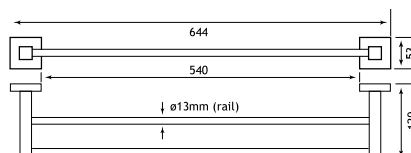

RIMINI SOLID BRASS ACCESSORIES

Can be freestanding or wall mounted

Each rail moves independently

52.110