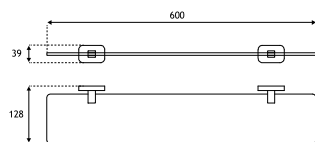

52.413

52.433