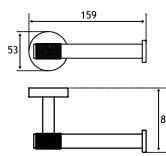

52.501

52.501