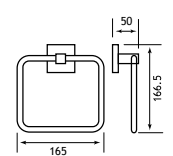

RIMINI SOLID BRASS ACCESSORIES

Can be freestanding or wall mounted

Each rail moves independently

52.114