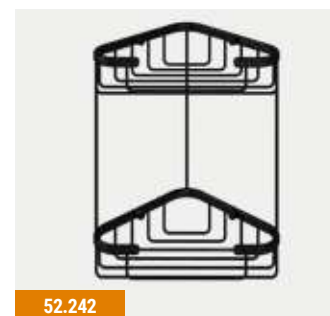

## SOLID BRASS BASKETS

Solid Brass Baskets					
Description	Dimensions width x projection	Colour	Code	£ Ex VAT	£ Inc VAT
Single corner basket	197 x 197 x 76	Chrome	52.201	53.00	<b>63.60</b>
Double corner basket	345 x 195x 195	Chrome	52.202	116.00	<b>139.20</b>
Double corner basket	345 x 195x 195	Matt Black	52.241	125.00	<b>150.00</b>
Double corner basket	345 x 195x 195	Brushed Brass	52.231	136.00	<b>163.20</b>
Rectangular wall basket	261 x 120 x 90	Chrome	52.203	61.00	<b>73.20</b>
Double basket	275 x 155 x 310	Chrome	52.205	134.00	<b>160.80</b>
Corner basket	210 x 210 x 110	Chrome	52.206	69.00	<b>82.80</b>
Rectangular basket	360 x 95 x 150	Chrome	52.207	80.00	<b>96.00</b>
Rectangular basket	265 x 125 x 55	Chrome	52.208	70.00	<b>84.00</b>
Rectangular basket	200 x 120 x 45	Chrome	52.209	61.00	<b>73.20</b>
Double corner basket	175 x 175 x 270	Chrome	52.210	79.00	<b>94.80</b>
Double corner basket	175 x 175 x 270	Matt Black	52.242	79.00	<b>94.80</b>
Double corner basket	175 x 175 x 270	Brushed Brass	52.232	88.00	<b>105.60</b>
Corner basket	205 x 205 x 110	Chrome	52.211	78.00	<b>93.60</b>
Corner basket	205 x 205 x 110	Matt Black	52.243	65.00	<b>78.00</b>
Corner basket	205 x 205 x 110	Brushed Brass	52.233	70.00	<b>84.00</b>
Double Rectangular hanging basket	275 x 125 x 510	Chrome	52.213	183.00	<b>219.60</b>
Bath Rack	850 x 198 x 91	Chrome	52.214	202.00	<b>242.40</b>

52.208

52.202

52.203

52.206

52.205

52.201

52.232

52.242

52.213

52.210

52.207