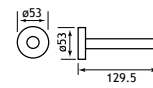

Genoa

GENOA SOLID BRASS ACCESSORIES

FEATURES

- Made of solid brass
- Meticulously polished to produce mirror-like finish
- Bright chrome finish

Can be freestanding or wall mounted

52.005

52.006

52.007

52.008

52.009

52.010

Each rail moves independently

52.006