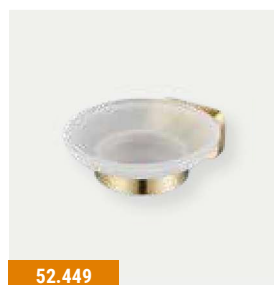

52.448

52.469

52.449