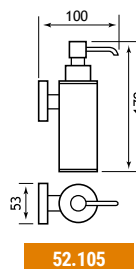

52.105

52.105