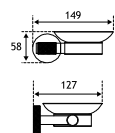

CATANIA ACCESSORIES - MATT BLACK / BRUSHED BRASS

Asti Accessories						
Description	Colour	Dimensions width x projection	Code	£ Ex VAT	£ Inc VAT	
Catania Toilet Roll Holder	Matt Black / Brushed Brass	159 x 87	52.501	31.00	37.20	
Catania Toilet Roll Holder with Shelf	Matt Black / Brushed Brass	159 x 100	52.502	61.00	73.20	
Catania Double Robe hook	Matt Black / Brushed Brass	60 x 66	52.503	19.00	22.80	
Catania Towel Ring	Matt Black / Brushed Brass	213 x 63	52.504	23.00	27.60	
Catania Soap Dish	Matt Black / Brushed Brass	149 x 127	52.505	38.00	45.60	
Catania Tumbler Holder	Matt Black / Brushed Brass	128 x 106	52.506	38.00	45.60	
Catania Toilet Brush Holder Glass	Matt Black / Brushed Brass	165 x 129	52.507	54.00	64.80	
Catania Toilet Brush Holder	Matt Black / Brushed Brass	94 x 109	52.508	86.00	103.20	
Catania Soap Dispenser	Matt Black / Brushed Brass	129 x 119	52.509	51.00	61.20	
Catania Glass Shelf	Matt Black / Brushed Brass	600 x 125	52.511	43.00	51.60	
Catania Double Split towel rail	Matt Black / Brushed Brass	406 x 50	52.512	32.00	38.40	
Catania Single Towel bar	Matt Black / Brushed Brass	600 x 82	52.513	53.00	63.60	
Catania Double Towel bar	Matt Black / Brushed Brass	600 x 124	52.514	66.00	79.20	
Catania Towel Rack with bar	Matt Black / Brushed Brass	600 x 224	52.515	135.00	162.00	

Width & projection measurements all in millimetres.

1. **FEATURES**
2. Modern, minimalist design
   - Made of solid brass
   - Meticulously polished to produce mirror-like finish
   - Bright Brushed Brass & Matt Black finish

52.505