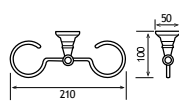

Rockingham

Rockingham Solid Brass			
Description	Code	£ Ex VAT	£ Inc VAT
Rockingham Robe Hook	52.040	44.00	52.80
Rockingham Tumbler Holder	52.041	68.00	81.60
Rockingham Double Tumbler Holder	52.042	95.00	114.00
Rockingham Soap Dish	52.043	68.00	81.60
Rockingham Towel Ring	52.044	62.00	74.40
Rockingham Toilet Roll Holder	52.045	72.00	86.40
Rockingham Single Towel Rail	52.046	95.00	114.00
Rockingham Double Towel Rail	52.047	157.00	188.40
Rockingham Towel Shelf	52.048	270.00	324.00
Rockingham Glass Shelf with Barrier	52.049	102.00	122.40
Rockingham Toilet Brush Holder	52.050	88.00	105.60
Rockingham Covered Toilet Roll Holder	52.051	78.00	93.60

FEATURES

- Constructed from solid brass
- Polished chrome finish
- Traditional design
- Easy to fit

52.042