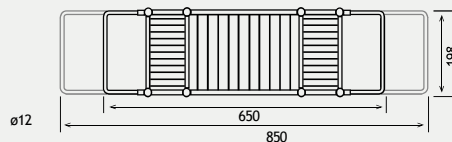

SOLID BRASS BASKETS

52.214

Solid Brass Baskets

Description	Dimensions width x projection	Colour	Code	£ Ex VAT	£ Inc VAT
Bath Rack	850 x 198 x 91	Chrome	52.214	202.00	242.40