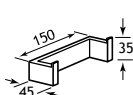

Alento & Davos

ALENTO STAINLESS STEEL ACCESSORIES

Alento Accessories

Description	Code	£ Ex VAT	£ Inc VAT
Alento Hook Chrome	46.0000	31.00	37.20
Alento Double Hook Chrome	46.0001	56.00	67.20
Alento Toilet Roll Holder Chrome	46.0002	68.00	81.60
Alento Square Towel Ring Chrome	46.0003	115.00	138.00
Alento Round Towel Ring Chrome	46.0004	160.00	192.00
Alento Toilet Brush Chrome	46.0005	142.00	170.40
Alento Glass Shelf Chrome	46.0006	168.00	201.60
Alento 600mm Towel Rail Chrome	46.0007	96.00	115.20
Alento 800mm Towel Rail Chrome	46.0008	107.00	128.40

FEATURES

- Hidden fixings
- Made of stainless steel
- Chrome polished finish

46.0001

DAVOS

Corner Glass Shelves

Description (Width x Depth x Height mm)	Code	£ Ex VAT	£ Inc VAT
Davos corner 320x320x1180 glass shelves	56.1052	319.00	382.80

SOLID BRASS BASKETS

Solid Brass Baskets

Description	Dimensions width x projection	Colour	Code	£ Ex VAT	£ Inc VAT
Bath Rack	850 x 198 x 91	Chrome	52.214	202.00	242.40