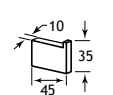

46.0003

46.0000