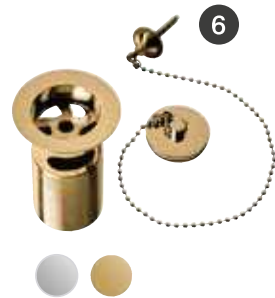

WASTES

Universal click basin wastes are suitable for a variety of basin types. The waste body is comprised of two parts making it adjustable in depth.