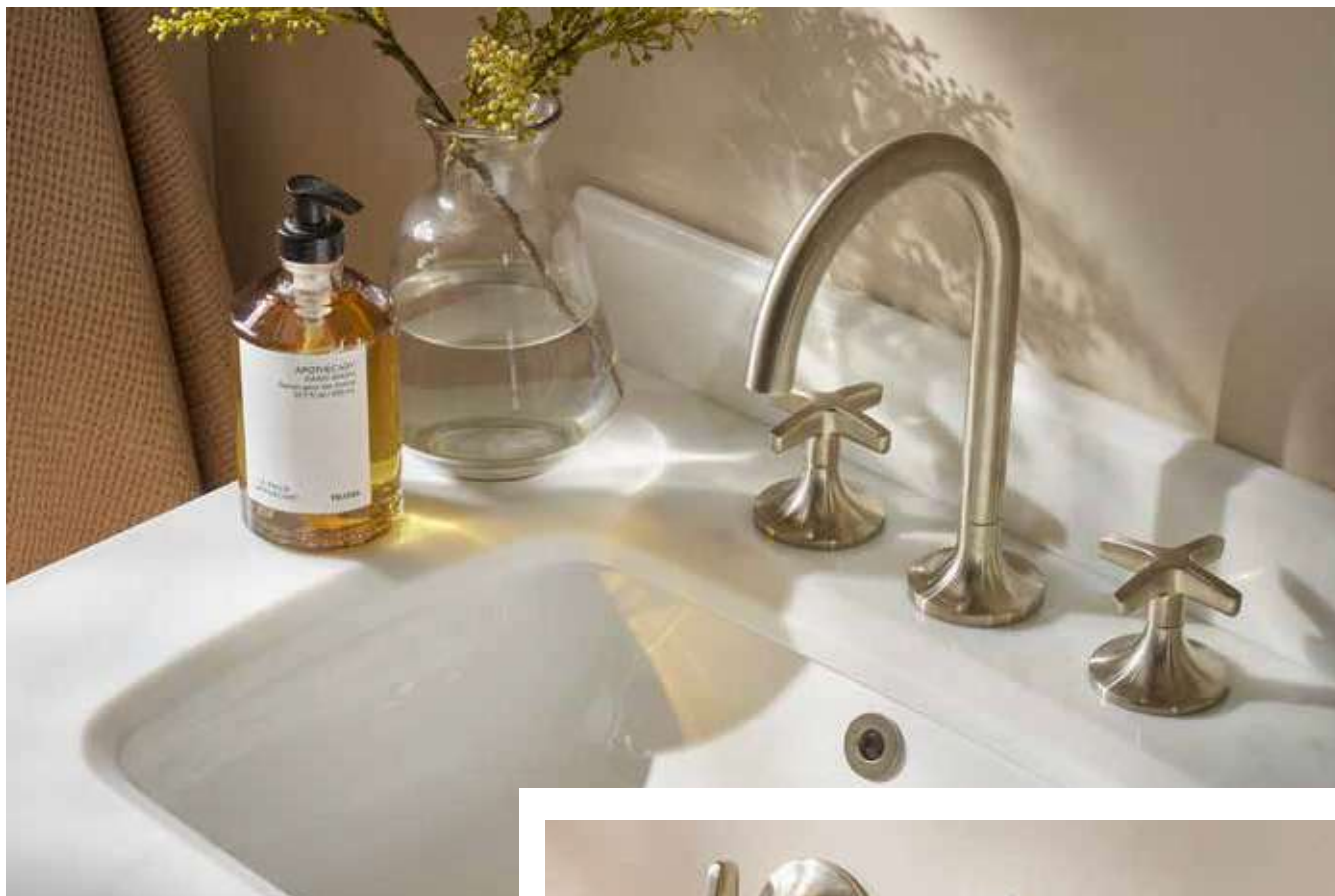

Tap collection

WALCOT

GUARANTEE
10 year guarantee
including tap cartridge