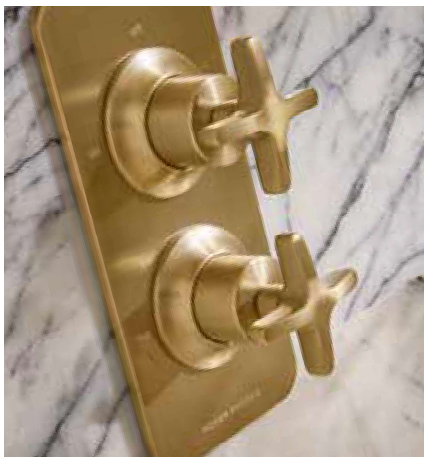

Walcot dual function shower valve

SV510906 Brushed nickel **£770.00**

- 215(h) x 100(w)mm
- Dual function minimum pressure 0.5bar

Timeless shower solutions

WALCOT SHOWERS

PVD
PVD hardwearing
& scratch resistant
coating.

ECO¹
Compatible with optional
water & energy saving
flow regulators

GUARANTEE
including
thermostatic
cartridge

ALSO
AVAILABLE IN
BRUSHED
NICKEL
SEE PAGE
248

WALCOT VALVE HANDLE

For Walcot bar shower options see page 236