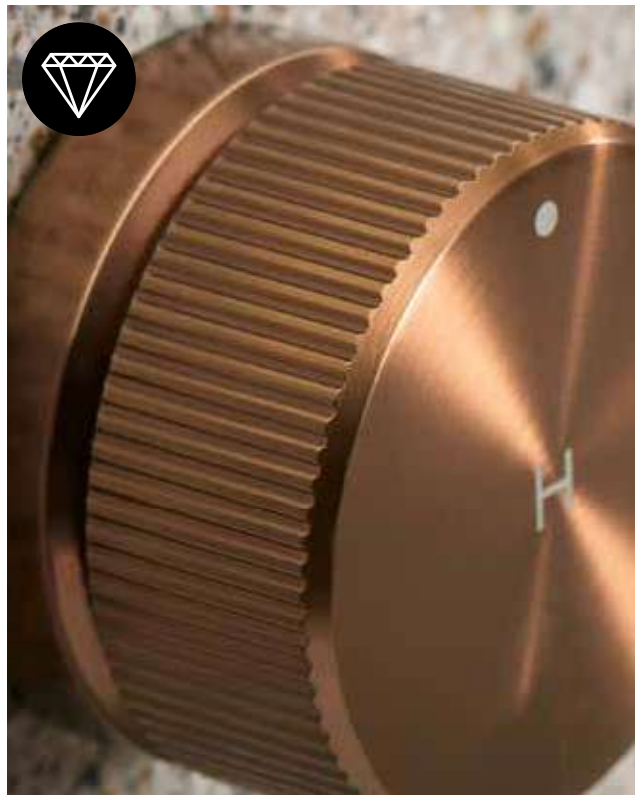

Discover

ROPER RHODES TAPS

FINISHES AND STYLES TO SUIT YOU

Discover taps to suit any space, with six stunning finishes from classic chrome to brushed bronze. Choose from basin mixers, bath shower mixers, and wall-mounted styles - combining function with flair.

PVD TECHNOLOGY

PVD (Physical Vapour Deposition) coating on taps offers a durable, long-lasting finish that resists scratches, tarnishing, and corrosion. PVD-coated taps combine style with exceptional performance and reliability.