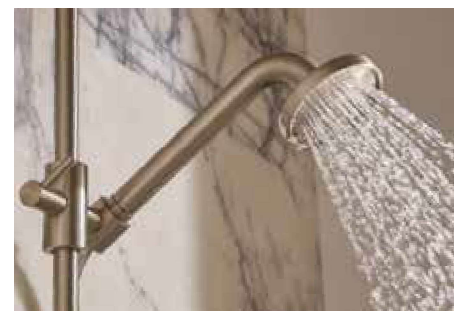

Timeless

Surface Mounted Showers

Make a statement with our beautifully designed, easy to install surface mounted showers, perfect for classically styled bathrooms. p246

Functional

Bar Showers

Easy to install contemporary surface mounted bar showers. Intuitive, easy to use controls allow you to regulate the water pressure and temperature. p234

Unique

Create Your Own Shower

Create a truly bespoke shower for your perfect bathroom tranquility. p260

Discover

UNDERSTANDING YOUR SHOWERING OPTIONS

EXPOSED SHOWER VALVES

Bring the charm of traditional brassware into your home. Our timeless collection of surface mounted showers pair the period style you love with our tried and tested engineering, giving you that vintage feel with the comfort that your shower will last for years to come.

BAR SHOWERS

Occupying slightly less area than traditional exposed valves, bar valves are an economical choice that are ideal for compact shower spaces. Exceptionally easy to install and maintain, our collection of bar style mixer shower valves are available with a classic single function handset, or as a dual function system with a rainfall effect showerhead. Available in smooth, round or sleek square designs.