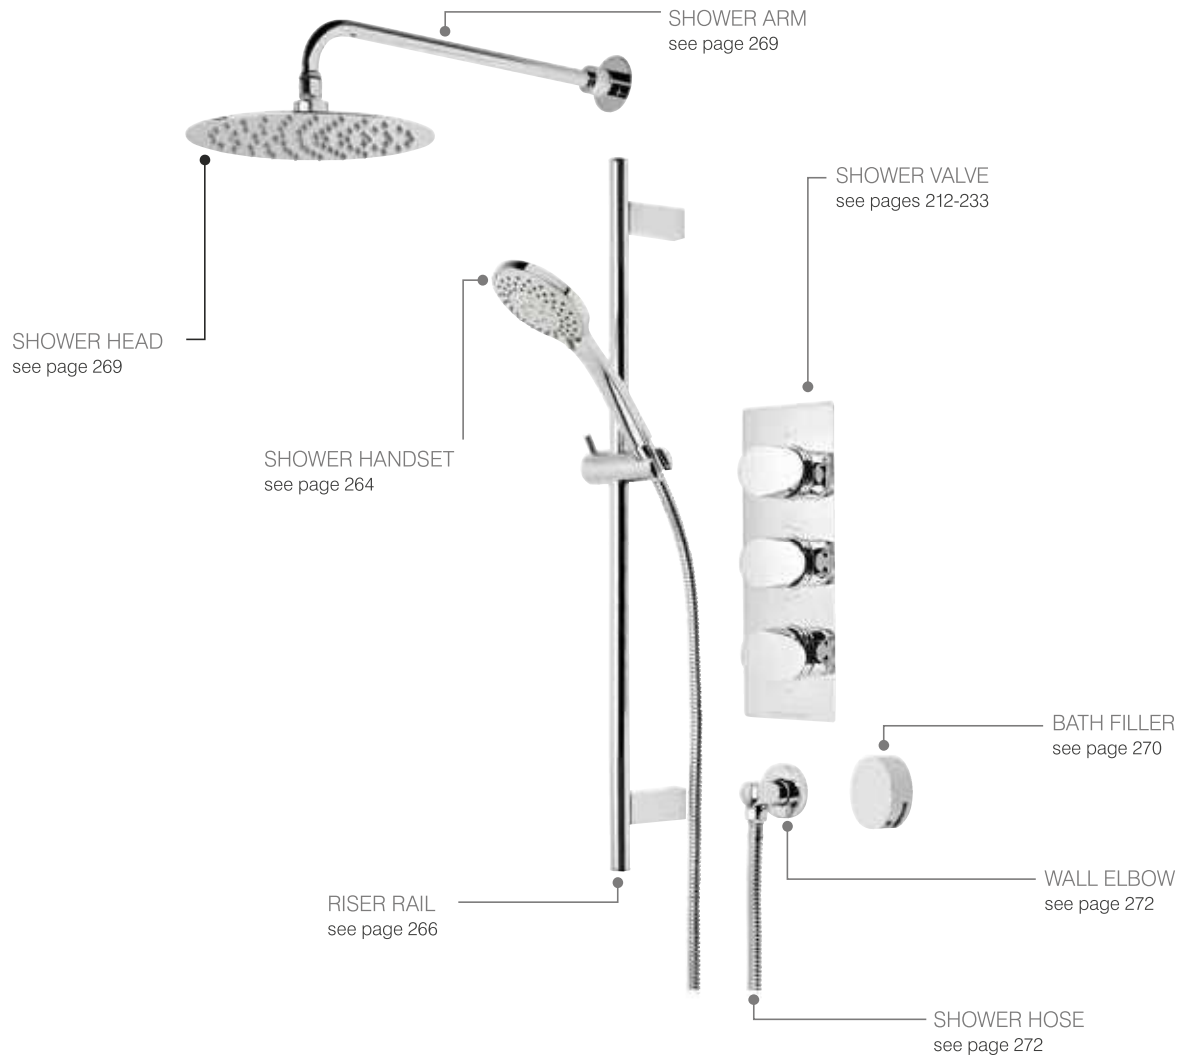

Henley dual function shower system with riser kit & overhead shower

SVSET52 Chrome **£940.00**

Separate flow and temperature controls
200mm overhead shower
70mm single function shower handset
Anti-Scald thermostatic control for safe showering
620mm long riser rail
Includes easy fix brass shower arm and elbow
Min pressure 0.5bar

Henley triple function shower system with riser kit, overhead shower & smartflow bath filler

SVSET146 Chrome **£1,220.00**

Separate flow and temperature controls
200mm overhead shower
70mm single function shower handset
Anti-Scald thermostatic control for safe showering
620mm long riser rail
Includes easy fix brass shower arm and elbow
Traditional Smartflow bath overflow filler
Min pressure 1.0bar

SURFACE MOUNTED
Shower systems

CONCEALED
Shower systems

CREATE YOUR OWN SHOWER

If our shower packages don't suit your requirements then you can design your own shower to meet your own specific needs & style. The guide in this section will help you select the right thermostatic valve for the job. Then browse the following few pages to select from the different shower components available & build a shower which is bespoke to you.

Make it unique

CREATING YOUR OWN SHOWER

CHOOSE HOW MANY FUNCTIONS YOU REQUIRE

How many functions would you like your shower to control?
Our selection of valves give the option to choose from single, dual
and triple function controls, see pages 212-233