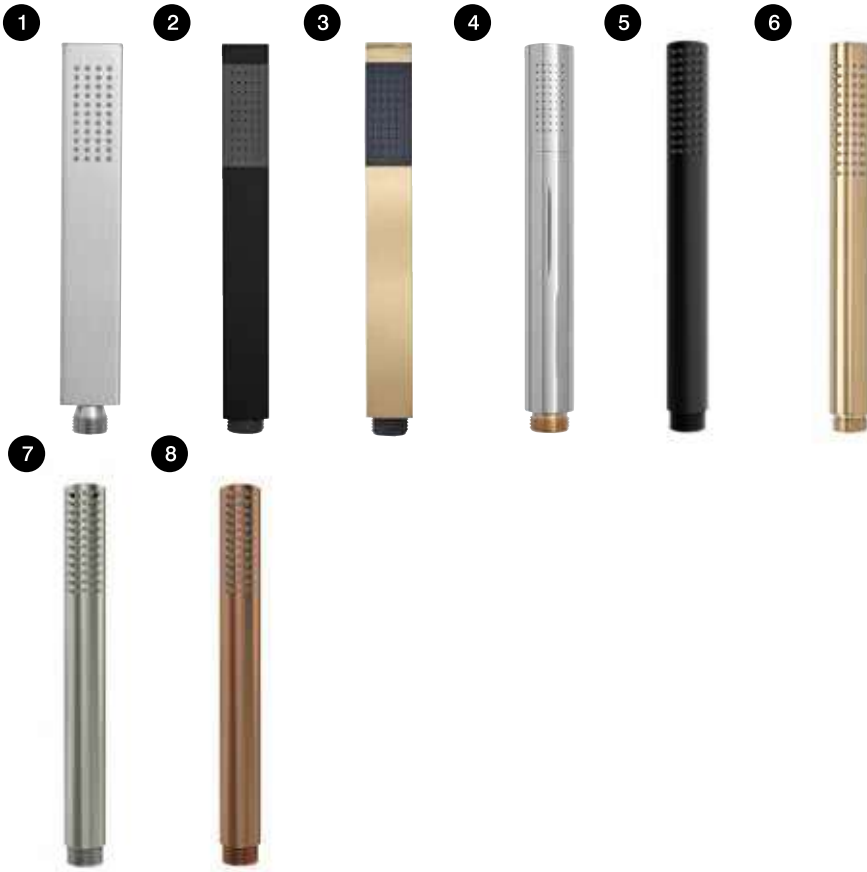

SVHEAD98 Brushed brass £80.00

SVHEAD103 Brushed nickel £80.00

Unity triple function handset
120 x 120mm head
Min pressure 0.5bar

SVHEAD43 Chrome £38.60

SVHEAD44 Black £45.10

SVHEAD53 Brushed brass £62.40

Recite triple function handset
120 x 110mm head
Min pressure 0.5bar

SVHEAD45 Chrome £38.60

SVHEAD51 Black £45.50

SVHEAD55 Brushed brass £62.40

PRE-SELECTED

Unsure which shower head to pair with which riser rail? To make your decision a little easier we have also pre-selected a number of shower handsets and rails into shower kits see p266 for details

PAGE
266

All microphone handsets have a min pressure 0.2bar
Constructed from brass materials

1. **Square microphone handset**
25(w) x 220(h)mm
SVHEAD40 Chrome **£38.60**
2. **Square microphone handset**
25(w) x 220(h)mm
SVHEAD42 Black **£45.10**
3. **Square microphone handset**
25(w) x 220(h)mm
SVHEAD60 Brushed brass **£51.10**
4. **Round microphone handset**
24(w) x 220(h)mm
SVHEAD39 Chrome **£38.60**
5. **Round microphone handset**
25(w) x 220(h)mm
SVHEAD41 Black **£45.10**
6. **Round microphone handset**
25(w) x 220(h)mm
SVHEAD47 Brushed brass **£51.10**
7. **Round microphone handset**
25(w) x 220(h)mm
SVHEAD89 Brushed nickel **£51.10**
8. **Round microphone handset**
25(w) x 220(h)mm
SVHEAD91 Brushed bronze **£51.10**