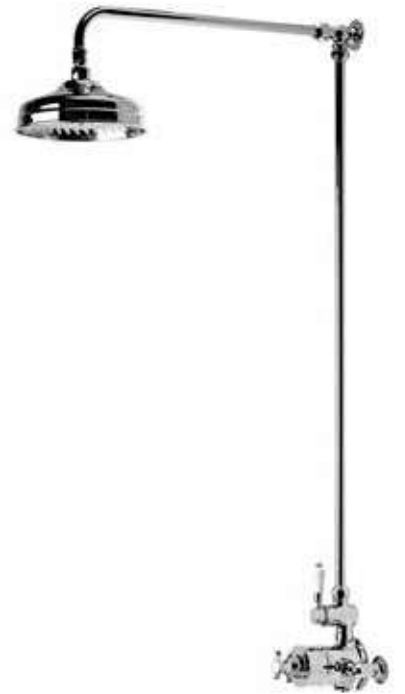

PAIR WITH
HENLEY
TAPS
P204

**Henley single function
shower system with
overhead shower**

SVSET51 Chrome £940.00

Separate flow and temperature controls
200mm overhead shower
Anti-Scald thermostatic control for
safe showering
Riser rail and shower arm can be cut
to length to suit installation
Includes 15mm compression fixing kit
Min pressure 0.2bar

SURFACE MOUNTED
Shower systems