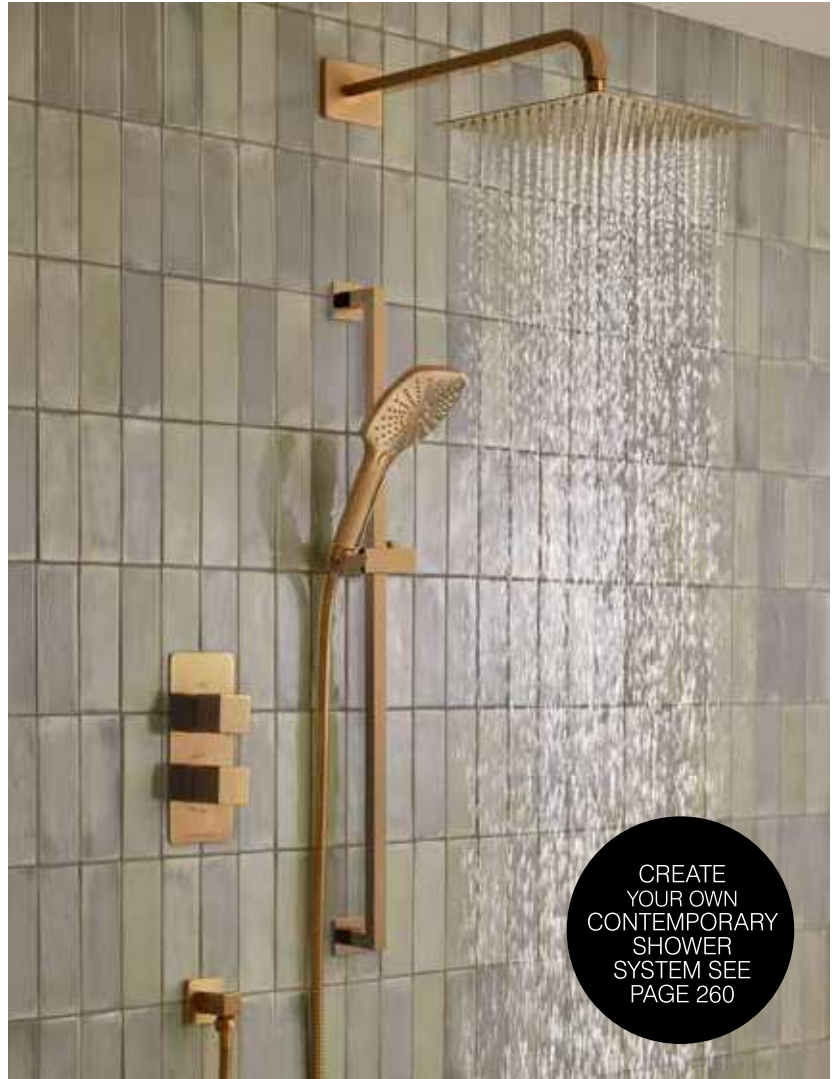

ECO¹
Compatible with
optional water &
energy saving flow
regulators

GUARANTEE
including
thermostatic
cartridge

RECITE VALVE HANDLE

PVD hardwearing &
scratch resistant
coating. Brushed
brass
finish only

AVAILABLE IN
CHROME
BLACK
OR
BRASS

Recite dual function shower system with riser kit & overhead shower

SVSET153	Chrome	£575.00
SVSET165	Black	£675.00
SVSET174	Brushed brass	£985.00

Separate flow and temperature controls
 250mm stainless steel overhead shower
 110mm 3 function push button control shower handset
 Anti-Scald thermostatic control for safe showering
 770mm long riser rail
 Includes easy fix brass shower arm and elbow
 Minimum pressure 0.5bar

CREATE YOUR OWN CONTEMPORARY SHOWER SYSTEM SEE PAGE 260

Recite single function valve

SV4004	Chrome	£284.00
SV400403	Black	£412.00
SV400404	Brushed brass	£635.00

90(w) x 215mm(h)
 Minimum pressure 0.5bar

Recite dual function valve