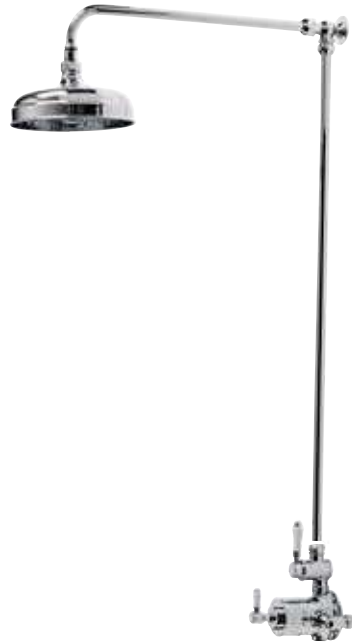

SVSET180 Timeless brushed brass **£855.00**

*Wall spout also available separately. See page 277

COMPLETE YOUR SPACE

Match our Keswick showers with Keswick taps and accessories for a harmonious and refined bathroom collection. See p196 for taps and p282 for accessories.

KESWICK VALVE HANDLE

PAIR WITH
KESWICK
TAPS
P198

Keswick single function shower system with overhead shower

SVSET130 Chrome **£940.00**

Separate flow and temperature controls
200mm overhead shower
Anti-Scald thermostatic control for safe showering
Riser rail and shower arm can be cut to length to suit installation
Includes 15mm compression fixing kit
Min pressure 0.2bar

Keswick dual function shower system with overhead shower & handset

SVSET129 Chrome **£1,030.00**

Separate flow and temperature controls
200mm overhead shower
70mm single function shower handset
Anti-Scald thermostatic control for safe showering
Riser rail and shower arm can be cut to length to suit installation
Includes 15mm compression fixing kit
Min pressure 0.5bar