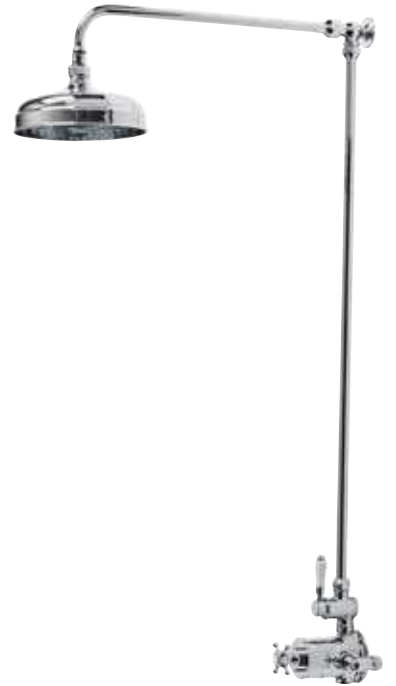

CONCEALED
Timeless shower systems

CREATE
YOUR OWN
TRADITIONAL
SHOWER SYSTEM
SEE PAGE
273

COMPLETE YOUR SPACE

Match our Keswick showers with Keswick taps and accessories for a harmonious and refined bathroom collection. See p198 for taps and p282 for accessories.

Keswick valve

SV3406 Dual function £510.00

120(w) x 215mm(h)
Dual function minimum pressure 0.5bar

PAIR WITH
CRANBORNE
TAPS
P202

**Cranborne single function
shower system with
overhead shower**

SVSET125 Chrome £940.00