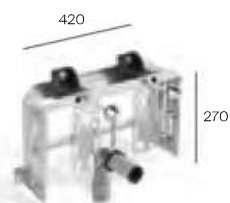

Duplo One Tank L Under Window

A8900722A0 Duplo One Tank L Under Window £206.08

Duplo One Tank LH Under Window

A8900722A1 Duplo One Tank LH Under Window £206.08

Duplo One Tank Compact

A8900702A0 Duplo One Tank Compact £156.22

CONCEALED FRAMES WALL-HUNG AND BACK-TO-WALL BIDETS

Basic bidet frame for wall-hung and back-to-wall bidets

A890091100 Basic bidet £295.02

Dimensions in mm. Please note: Duplo One Installation Systems are only compatible with Duplo One Flush Plates.