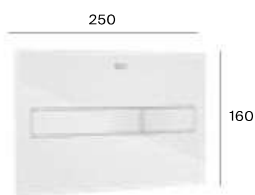

# Duplo One Flush Plates N

PL1 Dual Flush

PL2 Dual Flush

PL7 Dual Flush

PL10 Dual Flush

A890195000	White	£53.53
A890195001	Chrome	£66.90
A890195005	Combi (White/Grey)	£66.90
A890195002	Grey Lacquer	£66.90

A890196000	White	£59.05
A890196001	Chrome	£70.94
A890196005	Combi (White/Grey)	£70.94
A890196002	Grey Lacquer	£70.94