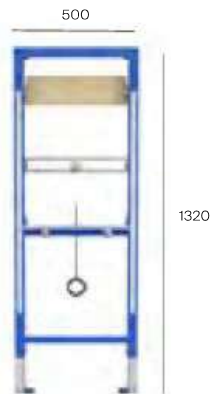

Duplo S Urinal

A8900F4100 Duplo S Urinal

£401.76