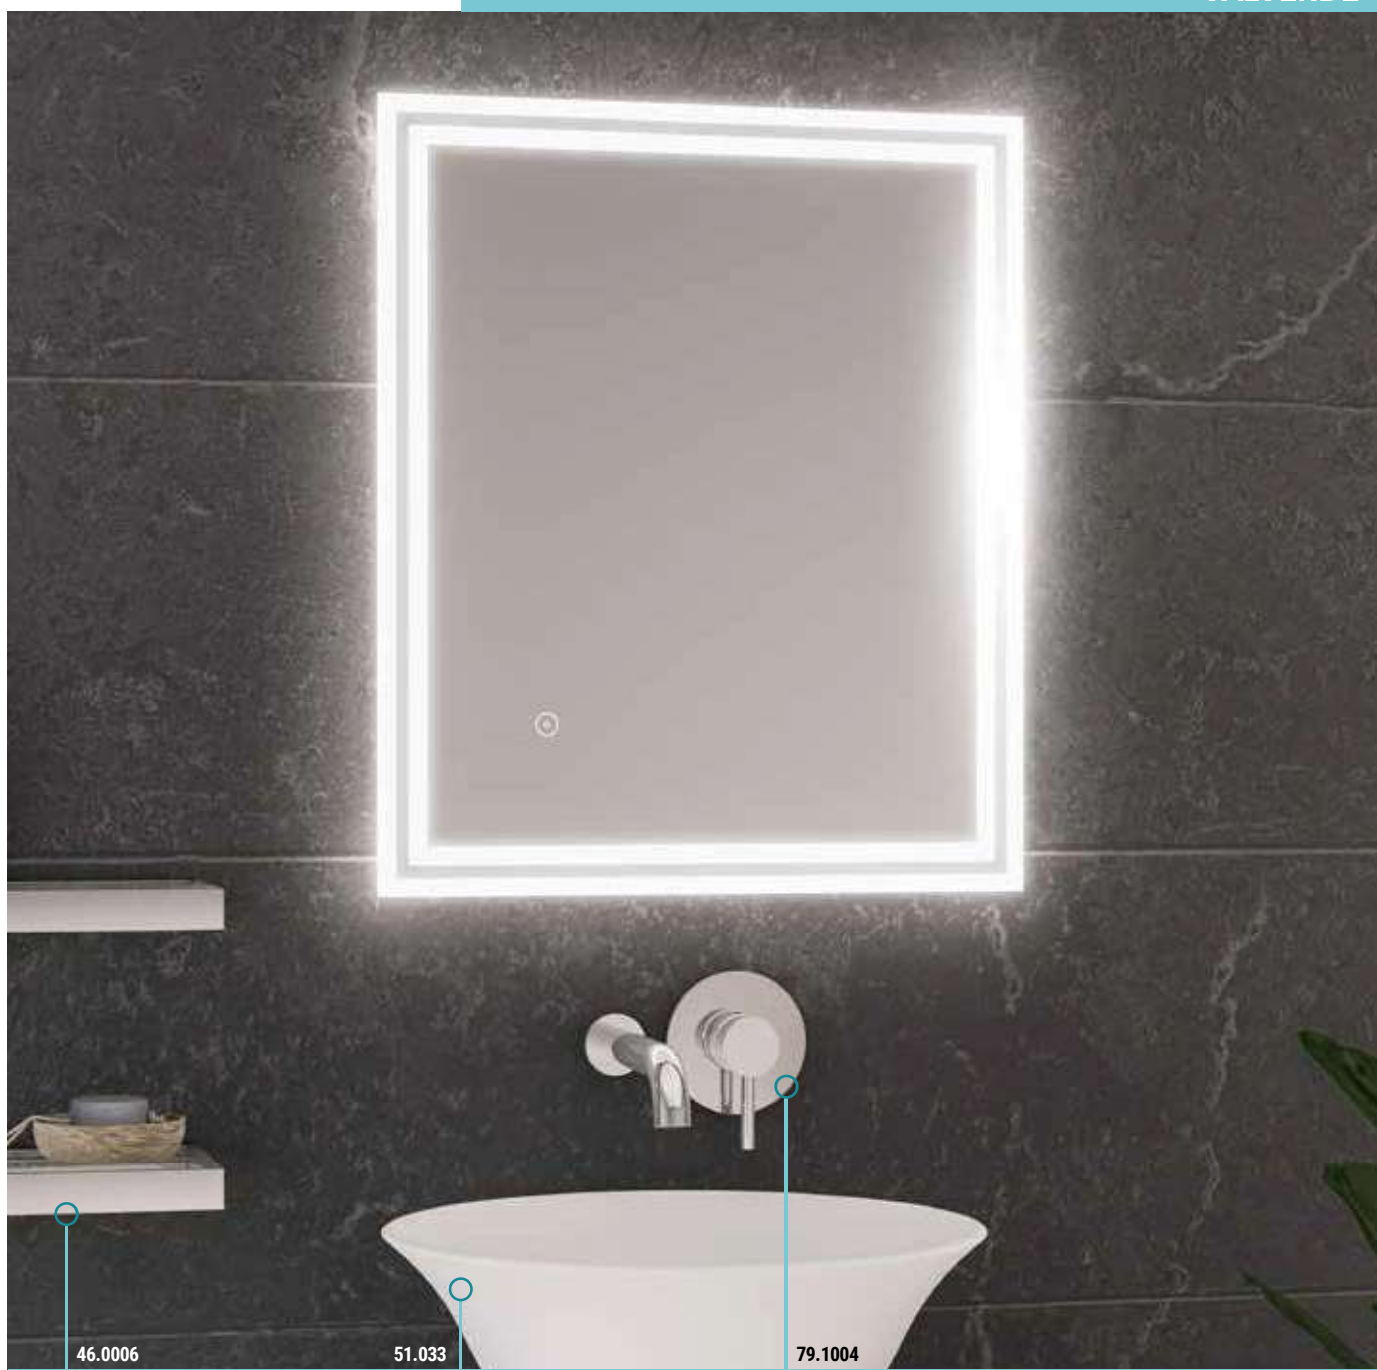

LED Mirrors

VALVERDE

46.0006

51.033

79.1004