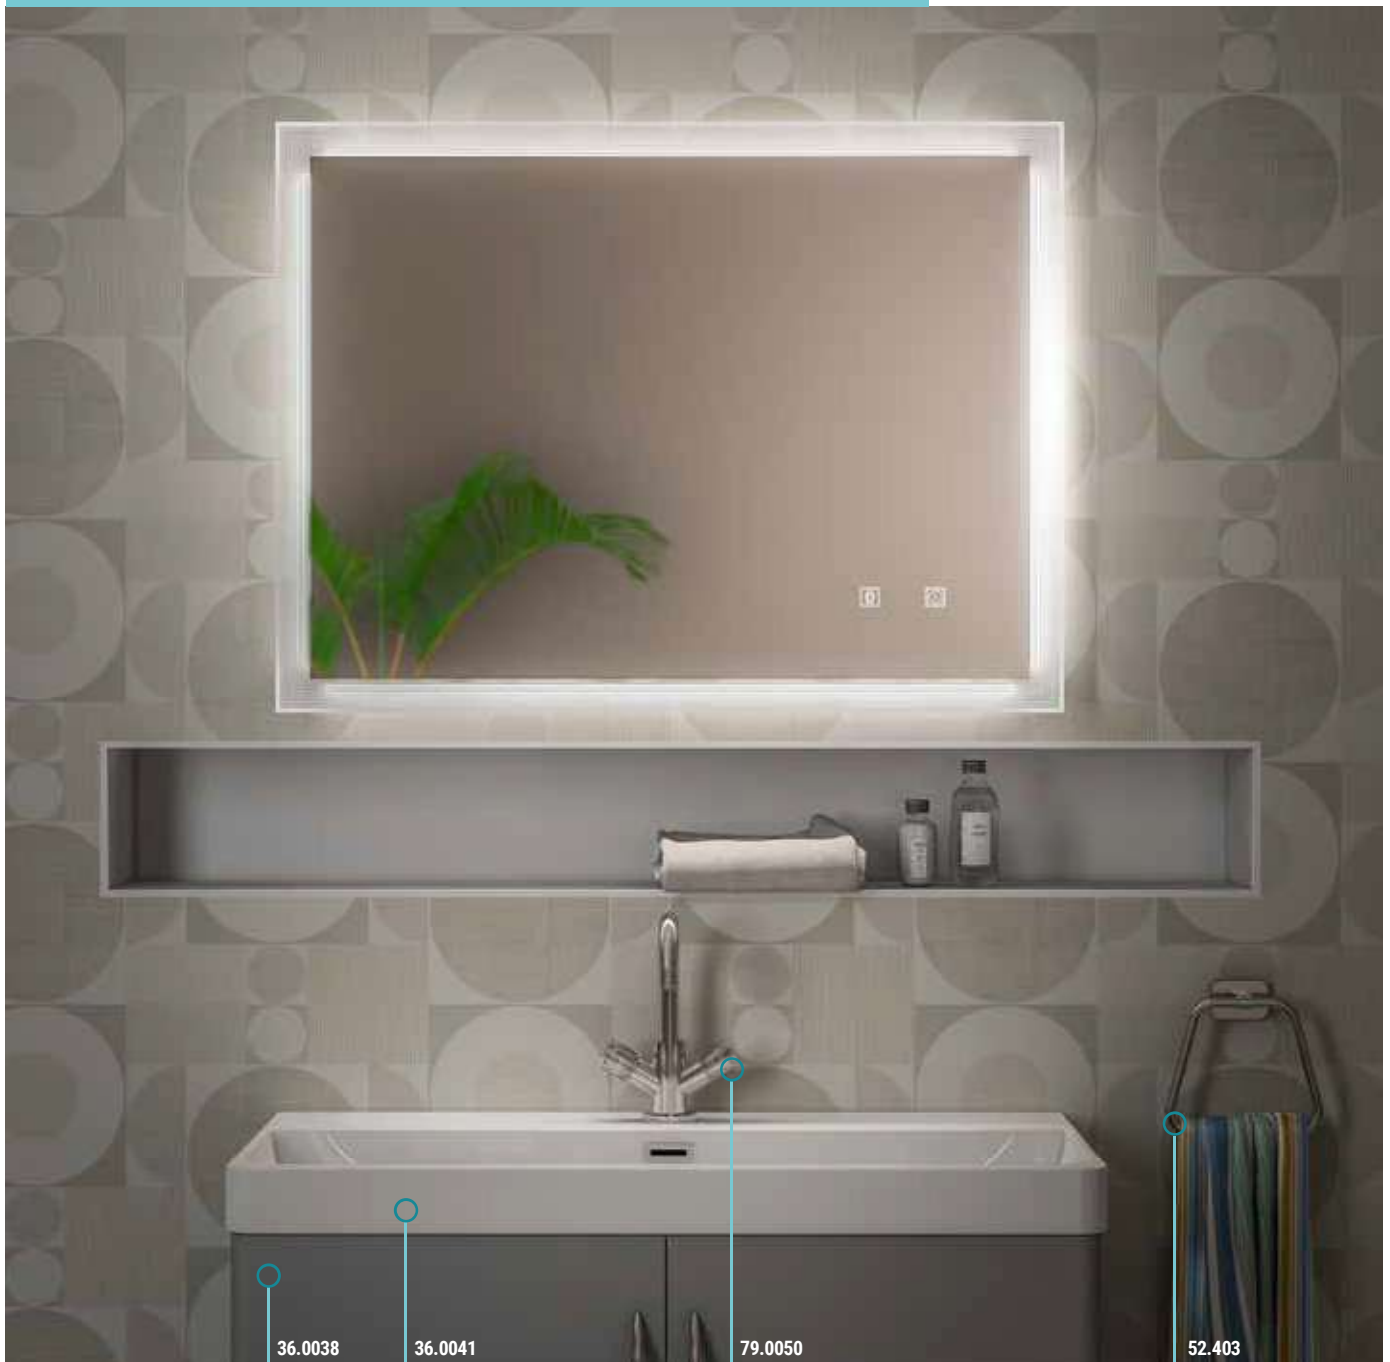

Mirror is IP44

COMPLETE THE LOOK

Description	Code	£ Ex VAT	£ Inc VAT
Helston BSM (inc kit) Chrome	93.0010	121.00	145.20

Features

- LED lights
- Aluminium frame
- On/off touch sensor switch
- Demister

Landscape or
Portrait fitting

LED Mirrors

LEVEN

Features

- On/off touch sensor switch
- LED lights
- Demister pad
- Bluetooth enabled

Link up your phone, tablet or computer via Bluetooth to play music through the Leven mirror

Leven			
Description (width x height)	Code	£ Ex VAT	£ Inc VAT
Leven 600 x 600 Bluetooth mirror	56.1081	407.00	488.40
Leven 700 x 600 Bluetooth mirror	56.1082	419.00	502.80
Leven 800 x 600 Bluetooth mirror	56.1083	437.00	524.40