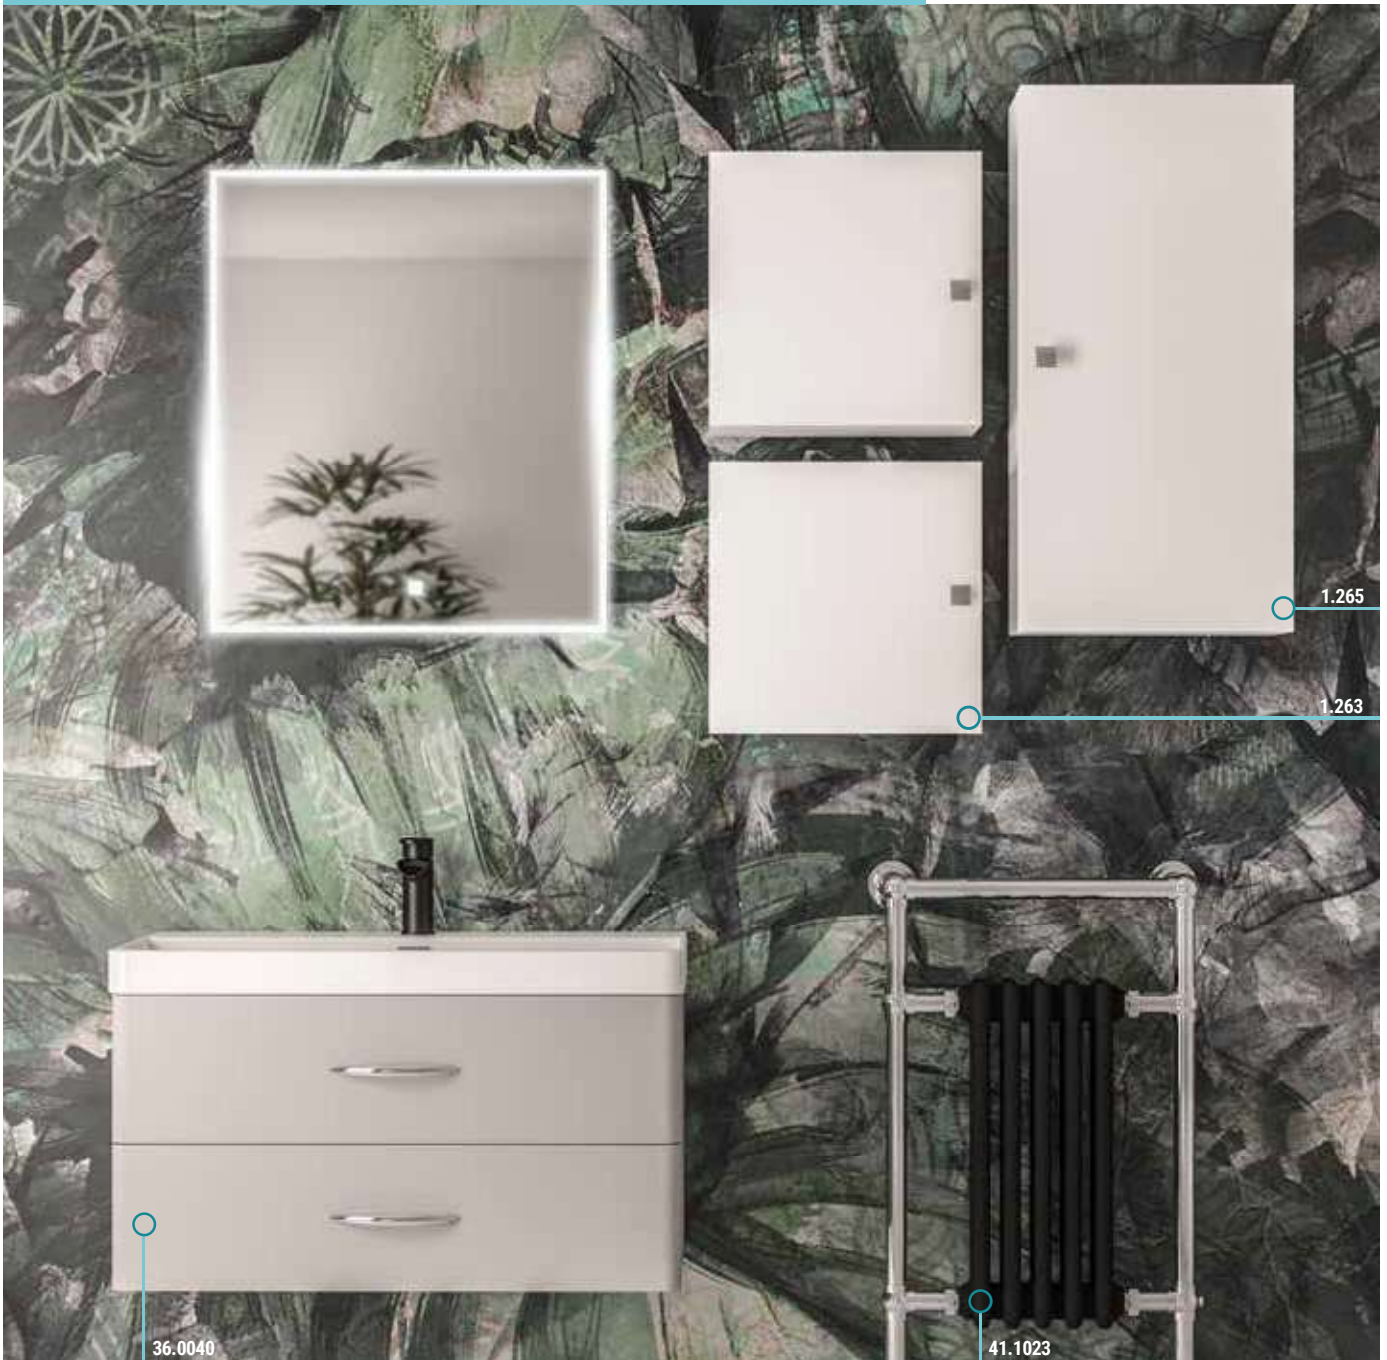

Asti Towel Ring
Brushed Brass - Code 52.443

Asti Soap Dispenser
Brushed Brass - Code 52.451

Features

- LED lights
- On/off touch sensor
- Demister

Available in two sizes:
500x500 mm
600x600 mm

Conza

Description (Diameter)	Code	£ Ex VAT	£ Inc VAT
Conza 500 x 500mm - LED mirror	40.1014	328.00	393.60
Conza 600 x 600mm - LED mirror	40.1015	364.00	436.80

Mirror is IP44

LED Mirrors

ESK

Esk			
Description (width x height)	Code	£ Ex VAT	£ Inc VAT
Esk 600 x 700 LED mirror	56.1079	291.00	349.20
Esk 700 x 700 LED mirror	56.1080	331.00	397.20

Mirror is IP54

Features