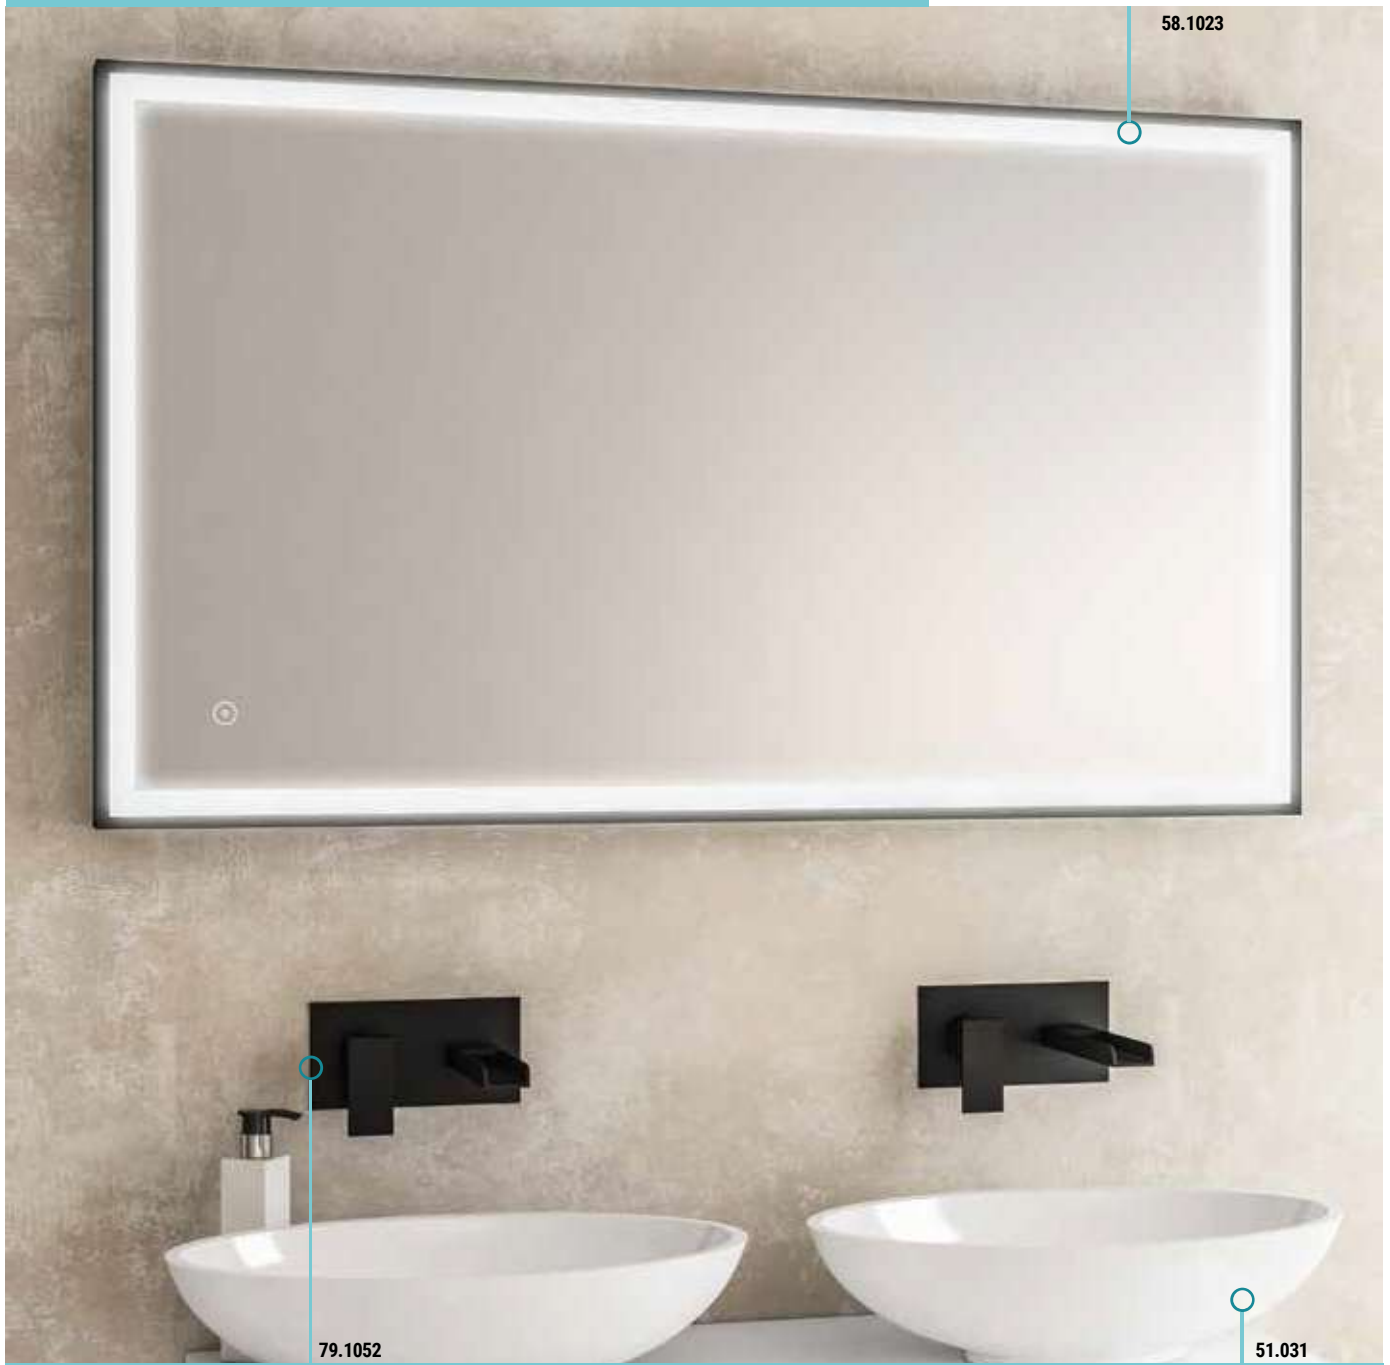

NEW! Valverde			
Description (width x height)	Code	£ Ex VAT	£ Inc VAT
Valverde 600 x 500mm LED Mirror	58.1011	210.00	252.00
Valverde 700 x 500mm LED Mirror	58.1012	226.00	271.20
Valverde 800 x 600mm LED Mirror	58.1013	255.00	306.00
Valverde 1000 x 600mm LED Mirror	58.1014	296.00	355.20
Valverde 1200 x 700mm LED Mirror	58.1015	346.00	415.20

Mirror is IP44

Features

- Shaver socket & USB
- LED lights (3 colour temperatures)
- Dimmable lights
- Automatic power-off (after 1 hour)
- On/off touch sensor switch
- Demister

Landscape or Portrait fitting

LED Mirrors

CASTELLI

Features

- On/Off touch sensor switch
- LED lights (3 colour temperatures)
- Dimmable lights
- Automatic power-off (after 1 hour)
- On/off touch sensor switch
- Demister

Landscape or Portrait fitting