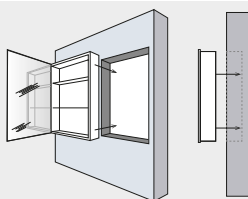

**Available in one size:
1200x700 mm**

Cabinet Mirrors

RAVINI

79.1034

56.2035

Features

- Internal mirror on door
- Can be recessed into the wall
- Soft close hinges
- Adjustable shelving

**Ravini can be
installed on the wall
or recessed into the wall**