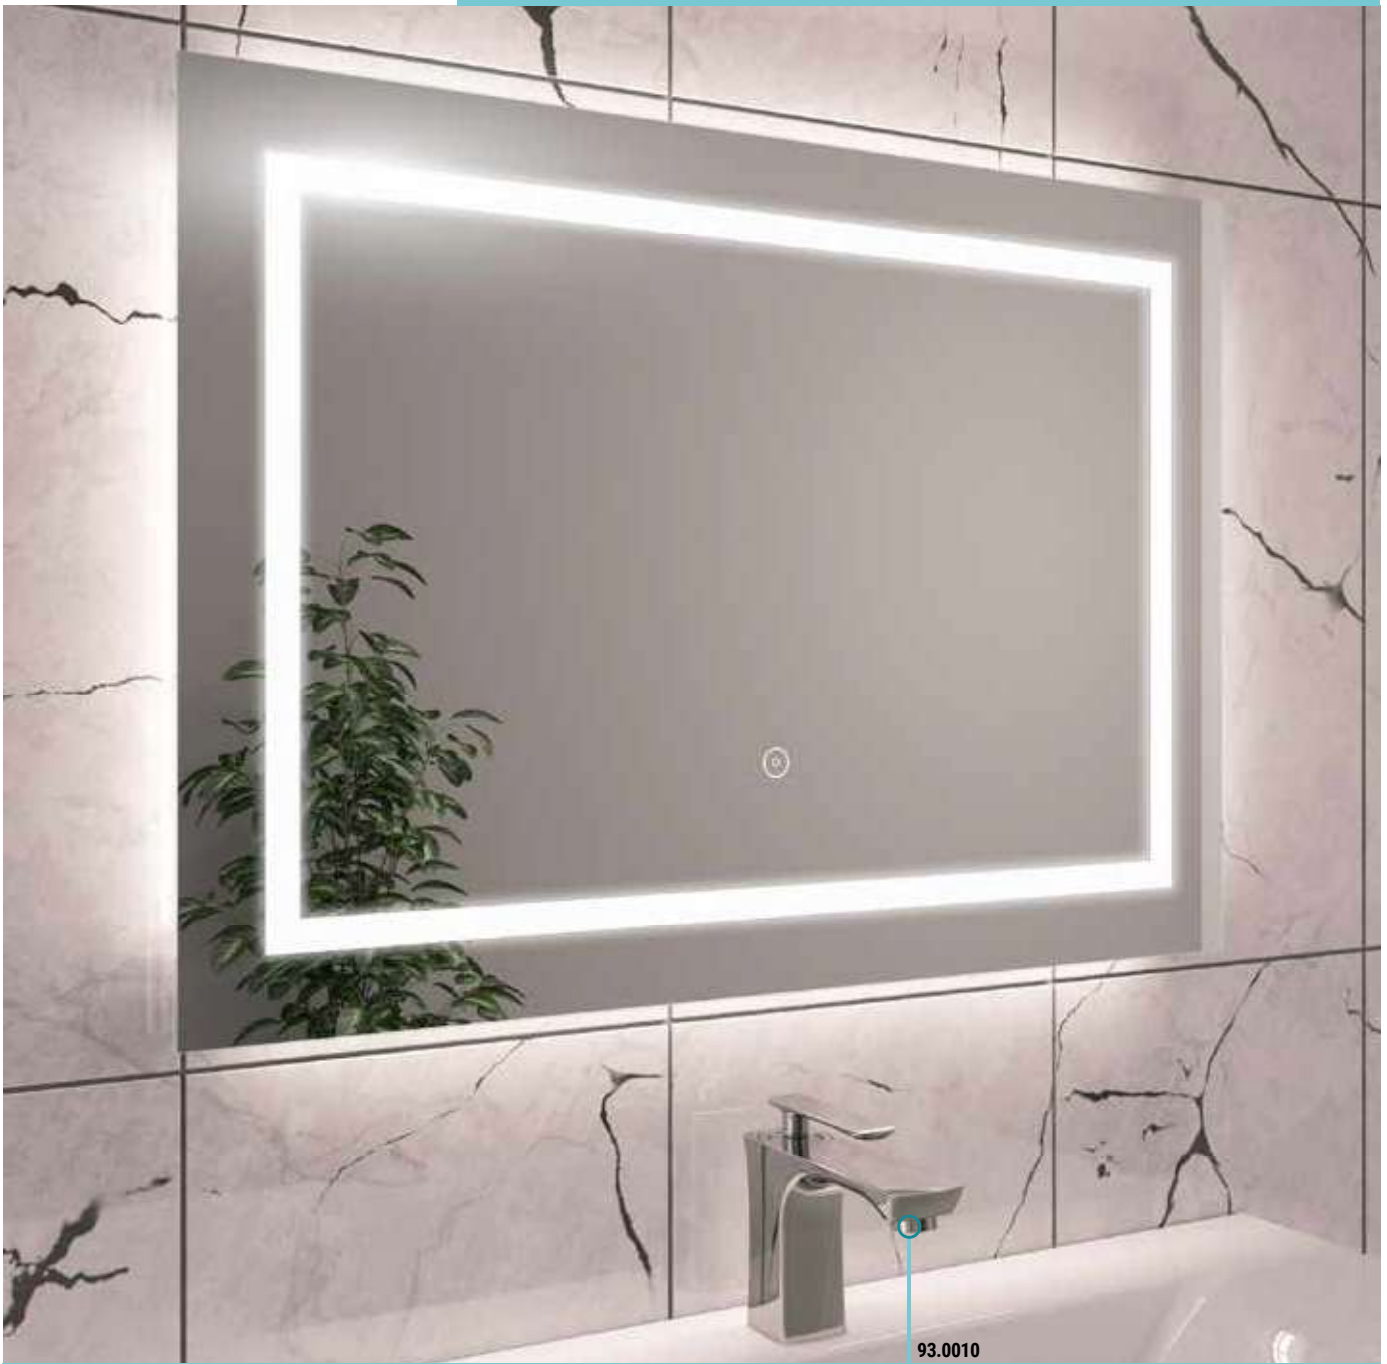

Mirror is IP54

Sensors details

Features

- LED lighting
- Sensor control
- Digital clock
- Magnifier (6x magnification)
- Demister

Portrait fitting

LED Mirrors

PEGELLA

Pegella Mirror 40.0035

Features

- LED lights
- On/off touch sensor switch
- Demister

Available in five sizes:
400x600x45 mm
500x700x 45 mm
600x800x45 mm
800x700x45 mm
1400x420x45 mm

Pegella			
Description (width x height x depth)	Code	£ Ex VAT	£ Inc VAT
Pegella 400 x 600 x 45 LED Mirror	40.0031	278.00	333.60
Pegella 500 x 700 x 45 LED Mirror	40.0032	322.00	386.40
Pegella 600 x 800 x 45 LED Mirror	40.0033	366.00	439.20
Pegella 800 x 700 x 45 LED Mirror	40.0034	389.00	466.80
Pegella 1400 x 420 x 45 LED Mirror	40.0035	493.00	591.60

Mirror is IP54

Pegella Mirror 40.0034

LED Mirrors

BIVIEVE

On/Off touch sensor switch detail

Bivieve

Description (Width x height)	Code	£ Ex VAT	£ Inc VAT
Bivieve 500 x 700mm LED mirror	40.1012	217.00	260.40
Bivieve 600 x 800mm LED mirror	40.1013	252.00	302.40