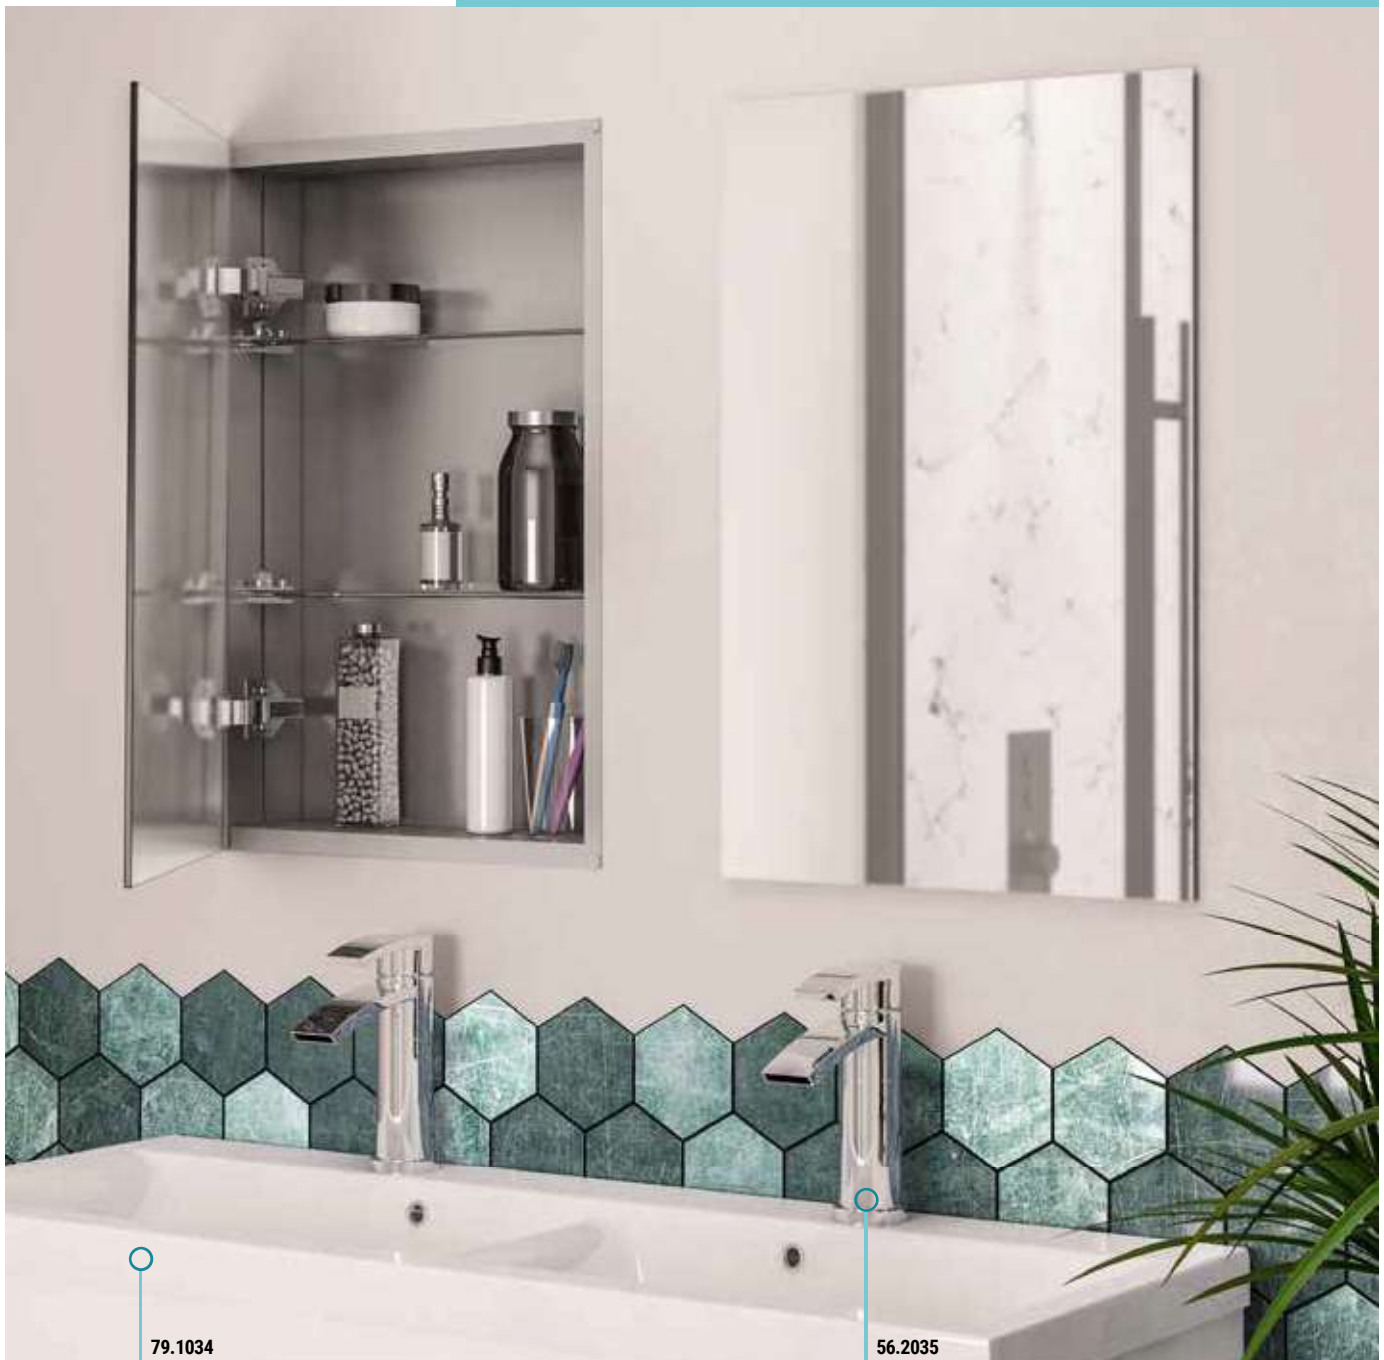

Cabinet Mirrors

RAVINI