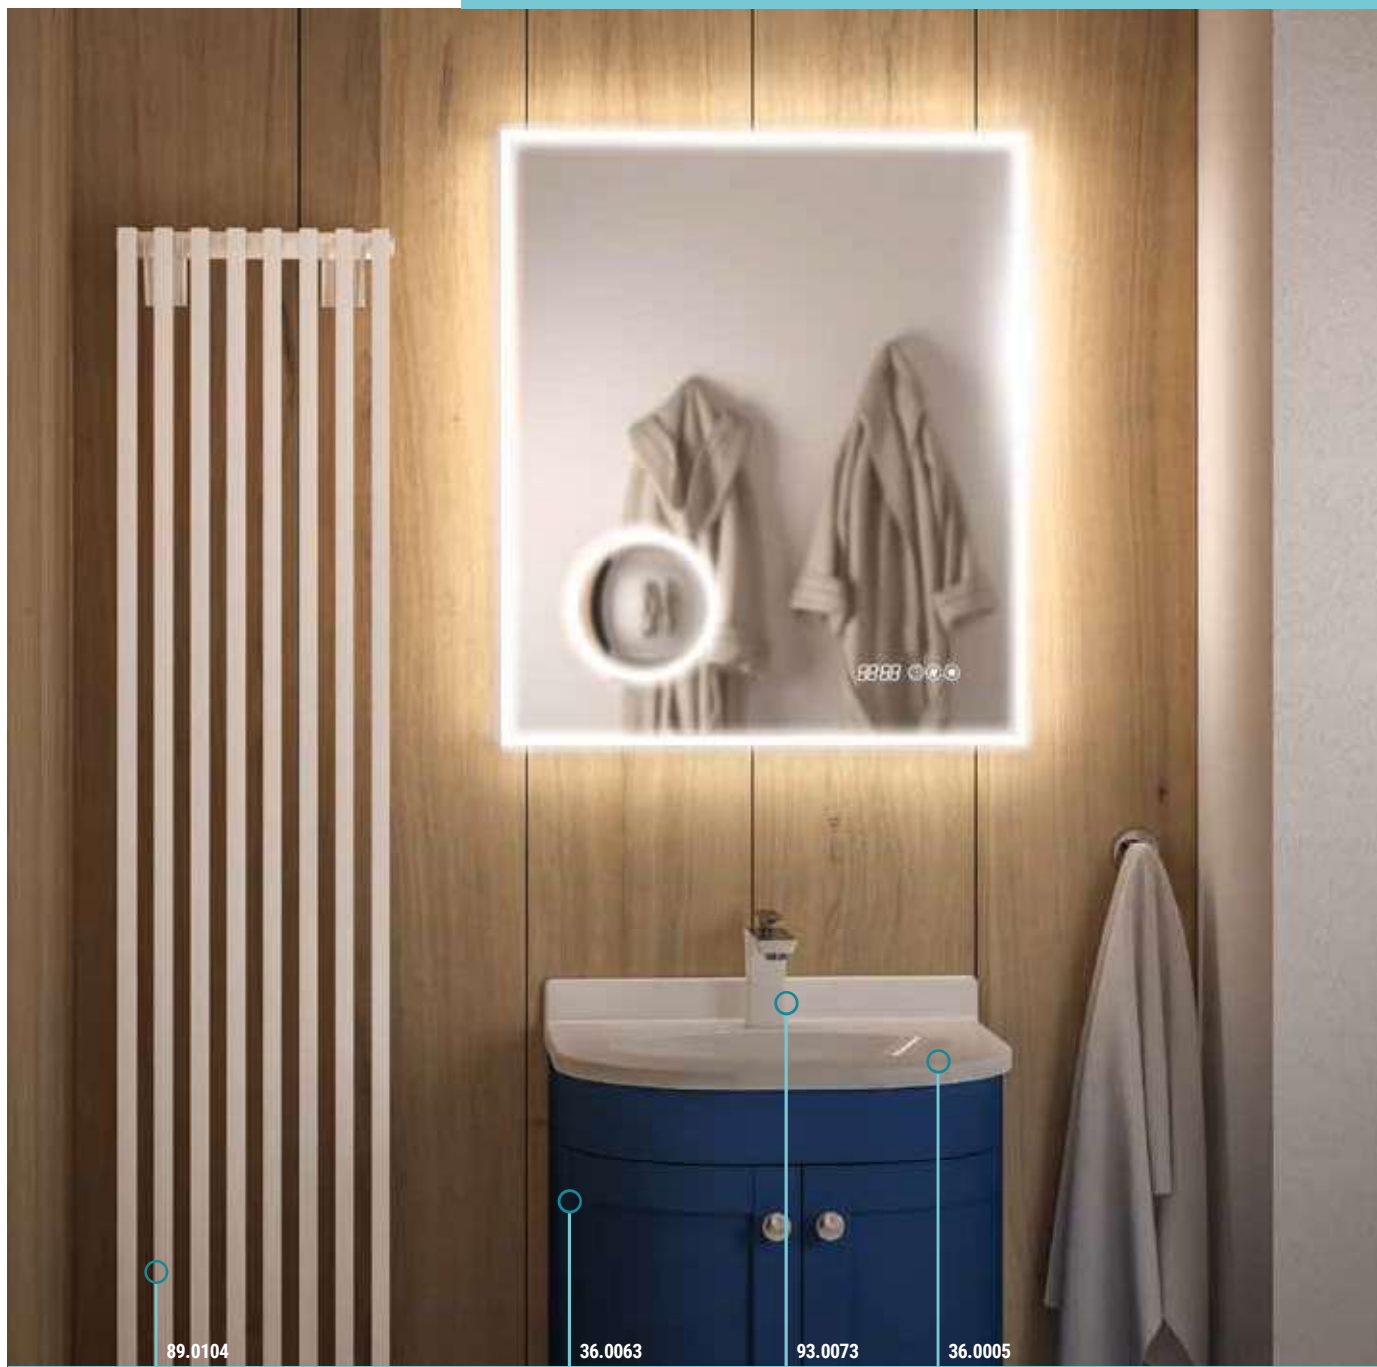

VERNAY

Features

- LED lights
- On/off touch sensor switch
- Demister

Landscape or
Portrait fitting

Vernay			
Description (width x height)	Code	£ Ex VAT	£ Inc VAT
Vernay 500x700mm LED mirror	40.1009	236.00	283.20
Vernay 600x800mm LED mirror	40.1010	263.00	315.60
Vernay 1200x600mm LED mirror	40.1011	390.00	468.00

Mirror is IP44.

COMPLETE THE LOOK

Description	Code	£ Ex VAT	£ Inc VAT
Heyford Wall Mounted Basin Tap Black	79.1005	96.00	115.20

LED detail

LED Mirrors

FABRIANO

Magnifer detail

Fabriano				
Description (width x height)	Code	£ Ex VAT	£ Inc VAT	
Fabriano 700 x 500mm LED Landscape Mirror	40.1004	364.00	436.80	
Fabriano 500 x 700mm LED Portrait Mirror	40.1005	364.00	436.80	

Mirror is IP54

Sensors details

Features

- LED lighting
- Sensor control
- Digital clock
- Magnifier (6x magnification)
- Demister

Portrait fitting

LED Mirrors

PEGELLA

Pegella Mirror 40.0035