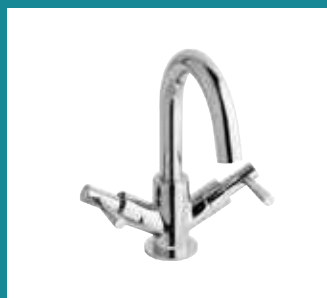

Florescent Mirrors

CHARLESTON

COMPLETE THE LOOK

Sorrento 100cm Ceramic Top
Code 83.0020

Prado Lever Basin Mono Swivel Spout
Code 79.0030

Charleston

Description (width x height)	Code	£ Ex VAT	£ Inc VAT
Charleston Bathroom Mirror 600 x 700	40.0014	178.00	213.60
Charleston bathroom mirror 600 x 800 †	66.0003	183.00	219.60